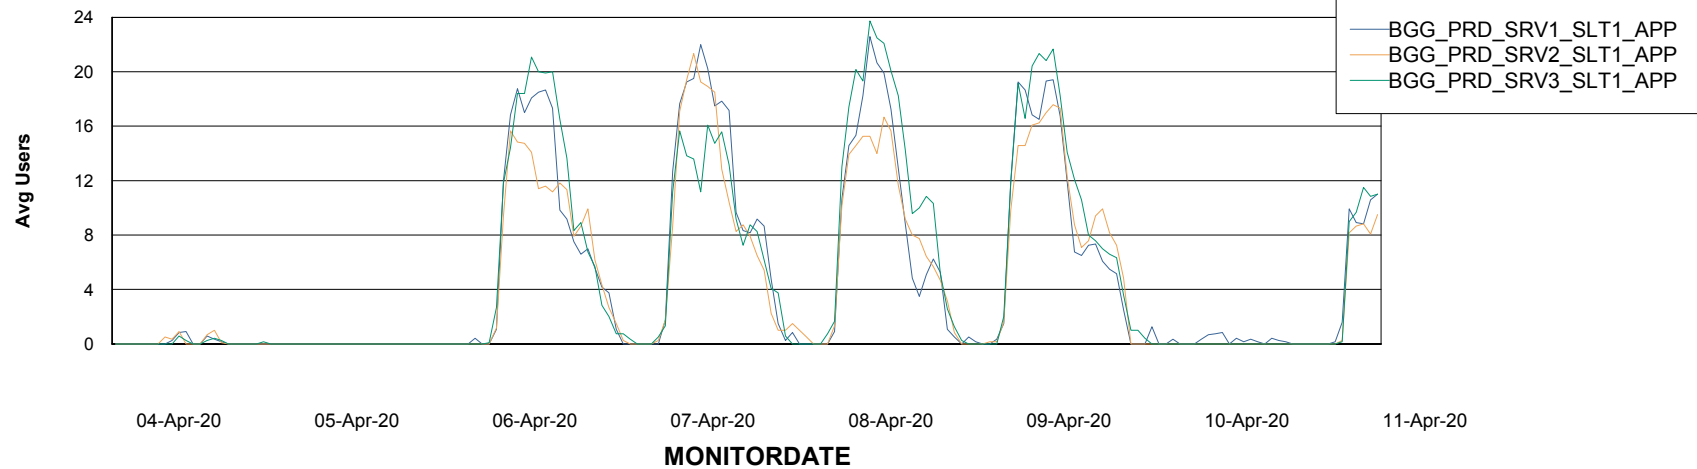

Avg users per day per ABS server