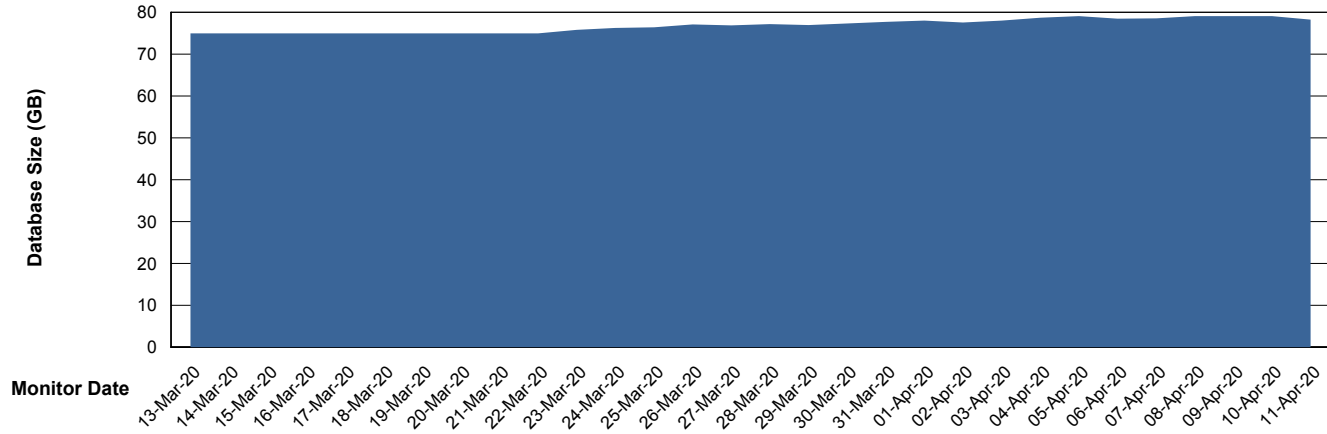

Customer BGG_Production
Database ID 58

Database Performance BGGDB_Standby

Weekly SLA Customer Report

Customer BGG_Production
Database ID 58

DATABASE SIZE BGGDB_BI

Database growth over last month

DATABASE SIZE BGGDB_Production

Database growth over last month

Weekly SLA Customer Report

Customer BGG_Production
 Database ID 58

Database Tablespace BGGDB_BI

Date	Tablespace Name	Filesize (Gb)	Usedsize (Gb)	Percentage free
11-Apr-20	ABSDATA	42	37	12
	INDX	48	40	17
10-Apr-20	ABSDATA	42	38	10
	INDX	48	40	17
09-Apr-20	ABSDATA	42	38	10
	INDX	48	40	17
08-Apr-20	ABSDATA	42	37	12
	INDX	48	40	17
07-Apr-20	ABSDATA	42	37	12
	INDX	48	40	17
06-Apr-20	ABSDATA	42	37	12
	INDX	48	40	17
05-Apr-20	ABSDATA	42	37	12
	INDX	48	40	17