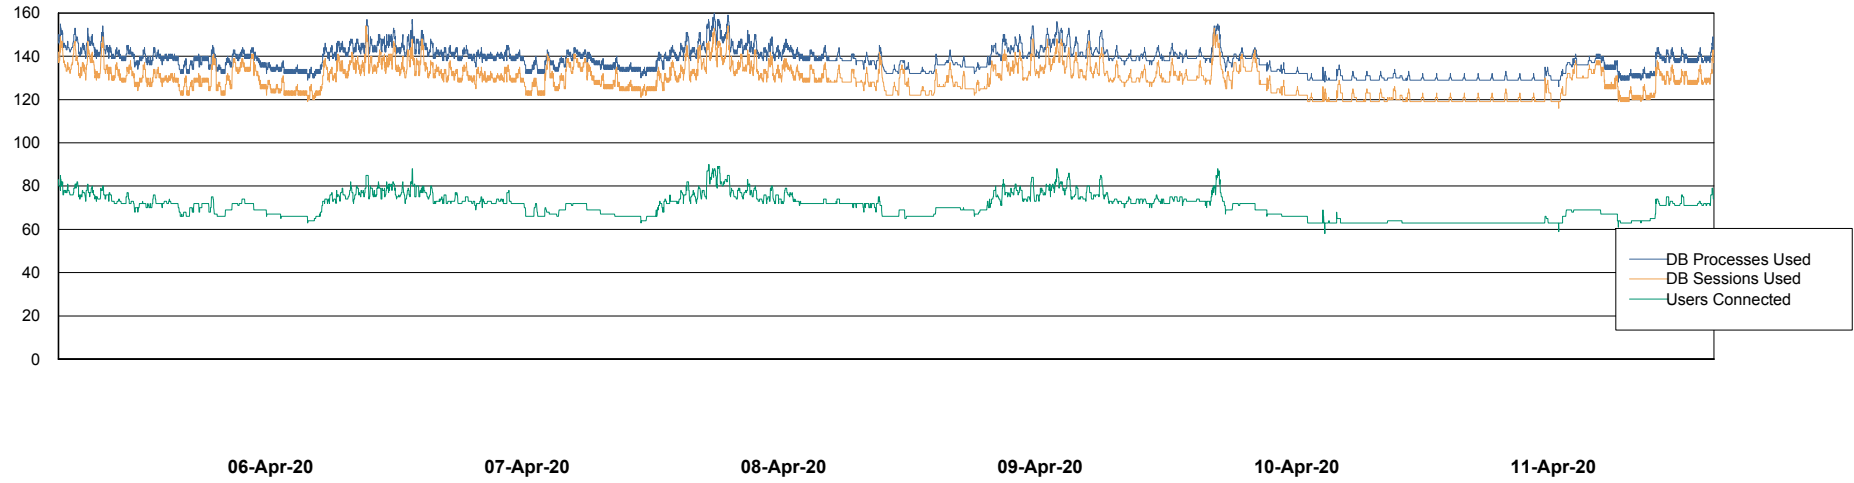

Weekly SLA Customer Report

Customer BGG_Production
Database ID 58

Database Performance BGGDB_BI

Weekly SLA Customer Report

Customer BGG_Production
Database ID 58

Database Performance BGGDB_Production

Weekly SLA Customer Report