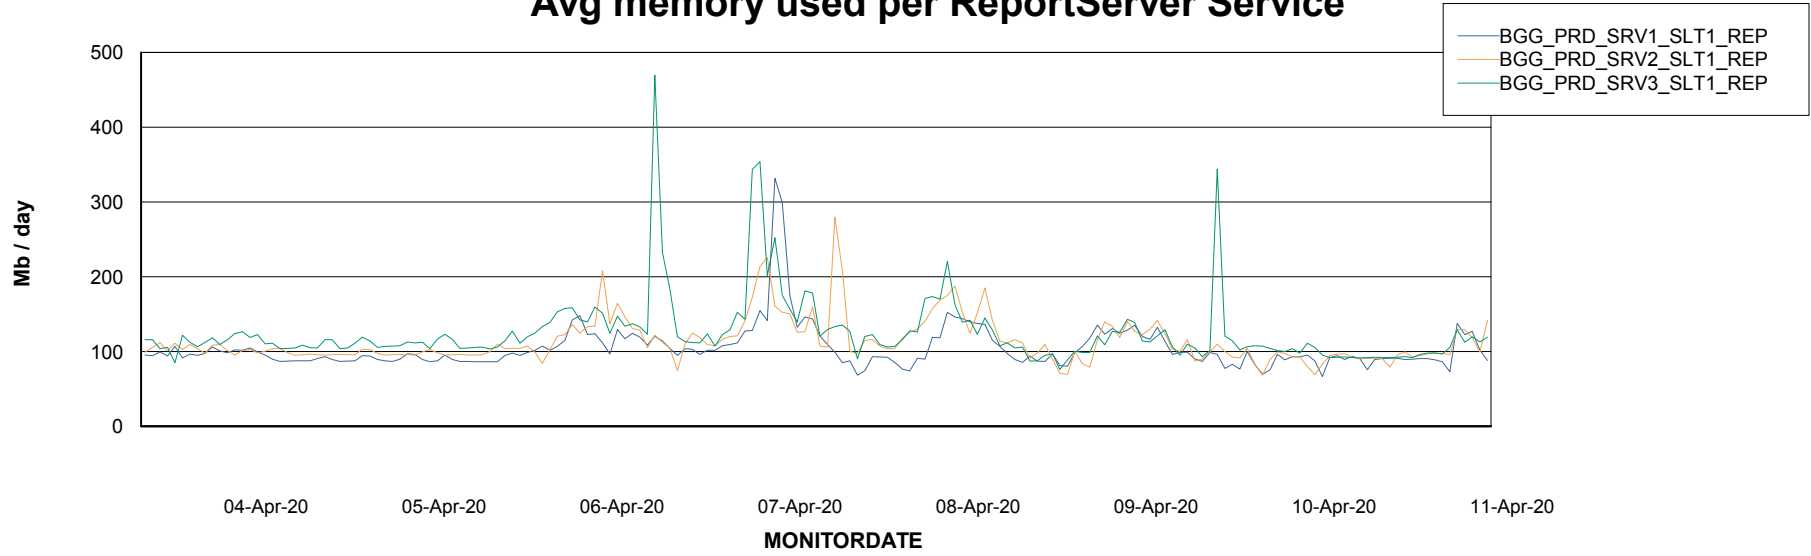

Avg memory used per ABS Server Service

Avg users per day per ABS server

Weekly SLA Customer Report

Customer BGG_Production
Database ID 58

ABSSolute Application ReportServer Services

Avg memory used per ReportServer Service