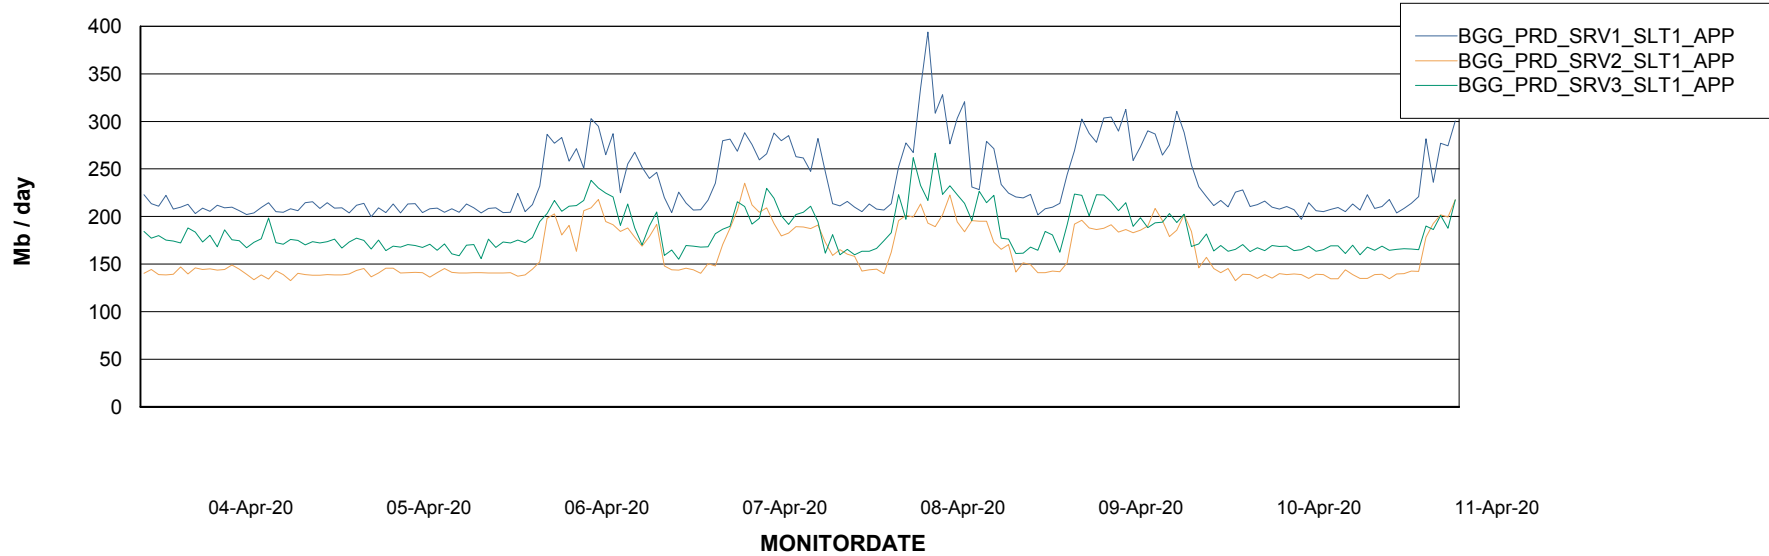

ABSSolute Application Server Services

Avg memory used per ABS Server Service