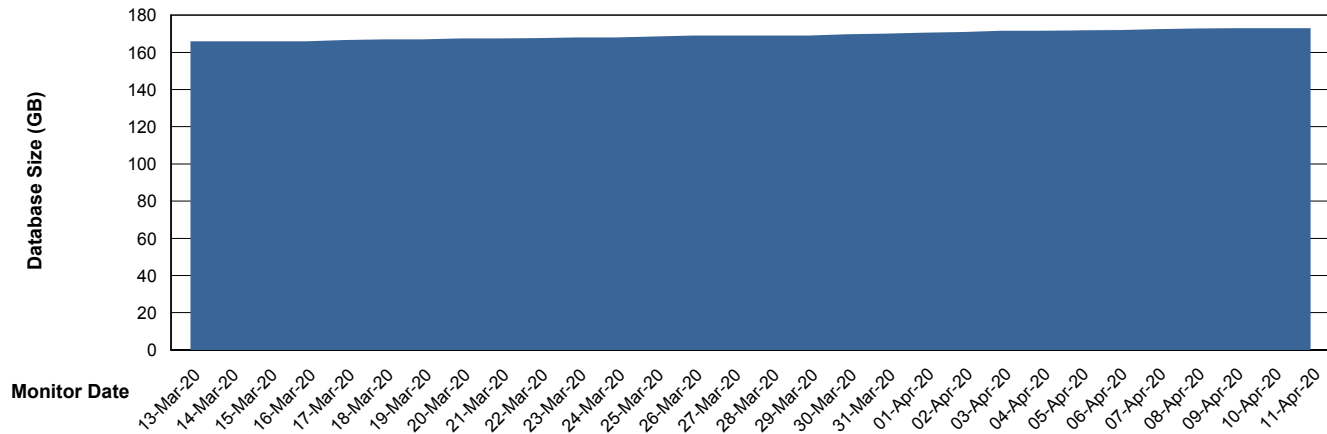

Customer BGG_Production
Database ID 58

Database Performance BGGDB_Standby

Weekly SLA Customer Report

Customer BGG_Production
Database ID 58

DATABASE SIZE BGGDB_BI

Database growth over last month

DATABASE SIZE BGGDB_Production

Database growth over last month

Weekly SLA Customer Report

Customer BGG_Production
 Database ID 58

Database Tablespace BGGDB_BI

Date	Tablespace Name	Filesize (Gb)	Usedsize (Gb)	Percentage free
11-Apr-20	ABSDATA	42	37	12
	INDX	48	40	17
10-Apr-20	ABSDATA	42	38	10
	INDX	48	40	17
09-Apr-20	ABSDATA	42	38	10
	INDX	48	40	17
08-Apr-20	ABSDATA	42	37	12
	INDX	48	40	17
07-Apr-20	ABSDATA	42	37	12
	INDX	48	40	17
06-Apr-20	ABSDATA	42	37	12
	INDX	48	40	17
05-Apr-20	ABSDATA	42	37	12
	INDX	48	40	17