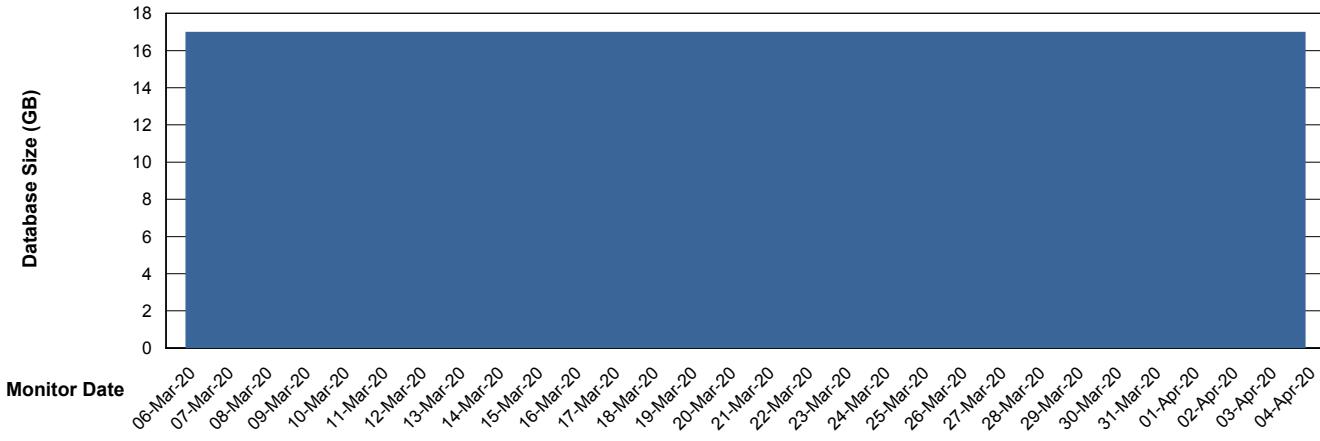

Weekly SLA Customer Report

Customer WBL_Production
Database ID 40

Database Performance WBLDB_Production

Weekly SLA Customer Report

Customer WBL_Production
Database ID 40

Database Performance WBLDB_Standby

Weekly SLA Customer Report

Customer WBL_Production
 Database ID 40

DATABASE SIZE WBLDB_Production

Database growth over last month

Database Tablespace WBLDB_Production

Date	Tablespace Name	Filesize (Gb)	Usedsize (Gb)	Percentage free
04-Apr-20	ABSDATA	9	7	22
	INDX	12	9	25
03-Apr-20	ABSDATA	9	7	22
	INDX	12	9	25
02-Apr-20	ABSDATA	9	7	22
	INDX	12	9	25
01-Apr-20	ABSDATA	9	7	22
	INDX	12	9	25
31-Mar-20	ABSDATA	9	7	22
	INDX	12	9	25
30-Mar-20	ABSDATA	9	7	22
	INDX	12	9	25
29-Mar-20	ABSDATA	9	7	22
	INDX	12	9	25