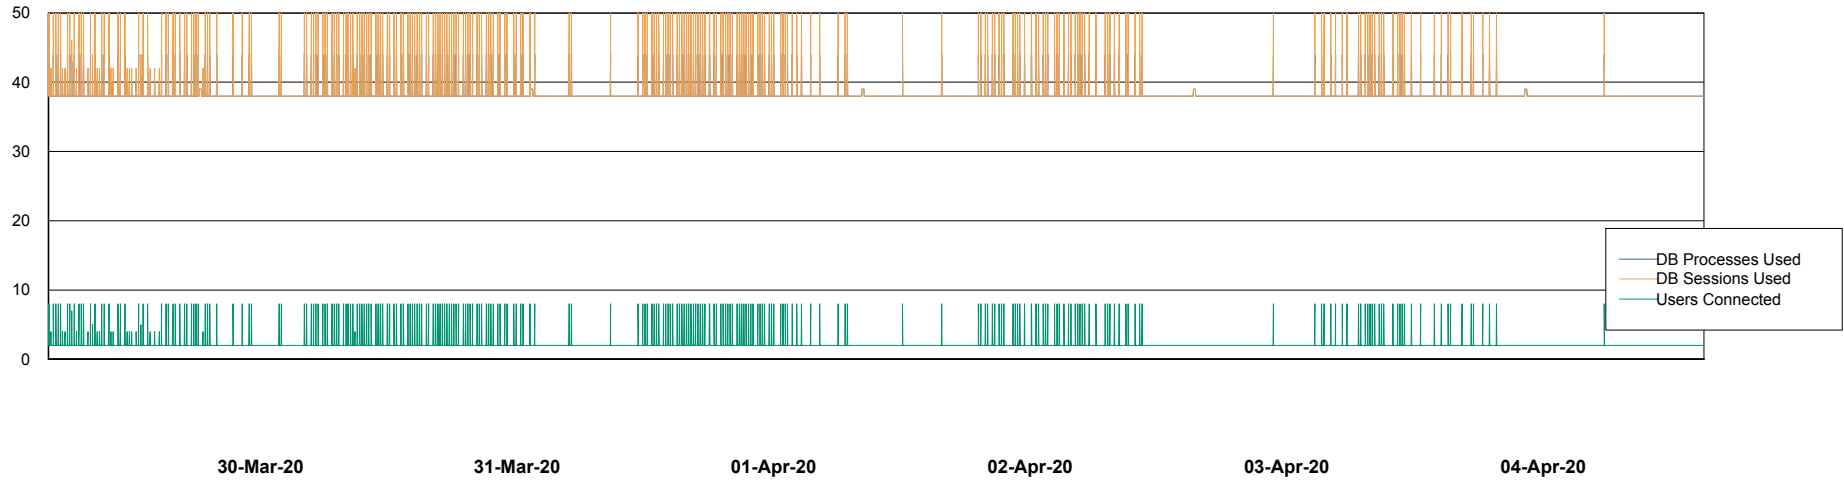

Weekly SLA Customer Report

Customer VOS_Production
Database ID 68

Database Performance VOSBIDB_Production

Weekly SLA Customer Report

Customer VOS_Production
Database ID 68

Database Performance VOSDB_Production

Weekly SLA Customer Report

Customer VOS_Production
Database ID 68

Database Performance VOSDB_Standby

Weekly SLA Customer Report

Customer VOS_Production
Database ID 68

DATABASE SIZE VOSBIDB_Production

Database growth over last month