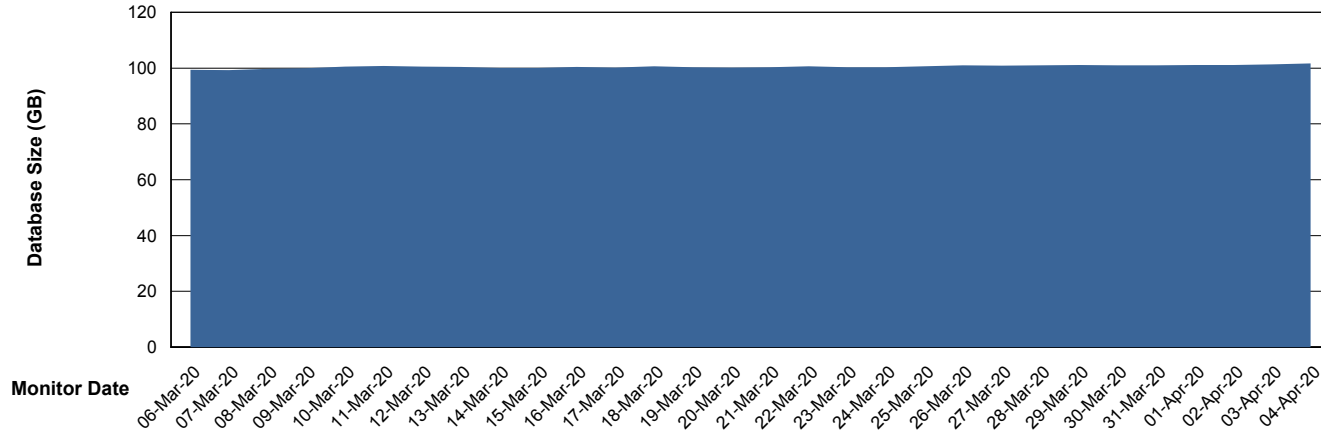

Weekly SLA Customer Report

Customer VOS_Production
Database ID 68

Database Performance VOSDB_Standby

Weekly SLA Customer Report

Customer VOS_Production
Database ID 68

DATABASE SIZE VOSBIDB_Production

Database growth over last month