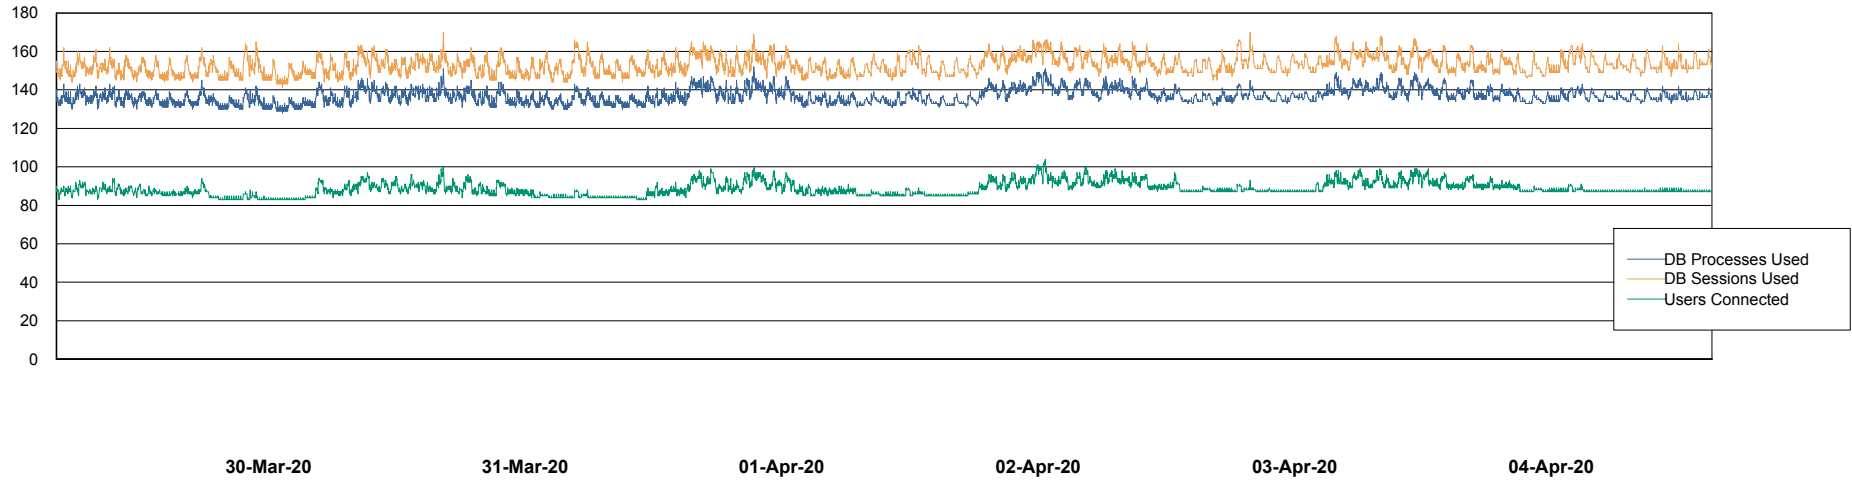

Weekly SLA Customer Report

Customer VOS_Production
Database ID 68

Database Performance VOSBIDB_Production

Weekly SLA Customer Report

Customer VOS_Production
Database ID 68

Database Performance VOSDB_Production

Weekly SLA Customer Report

Customer VOS_Production
Database ID 68

Database Performance VOSDB_Standby

Weekly SLA Customer Report

Customer VOS_Production
Database ID 68

DATABASE SIZE VOSBIDB_Production

Database growth over last month