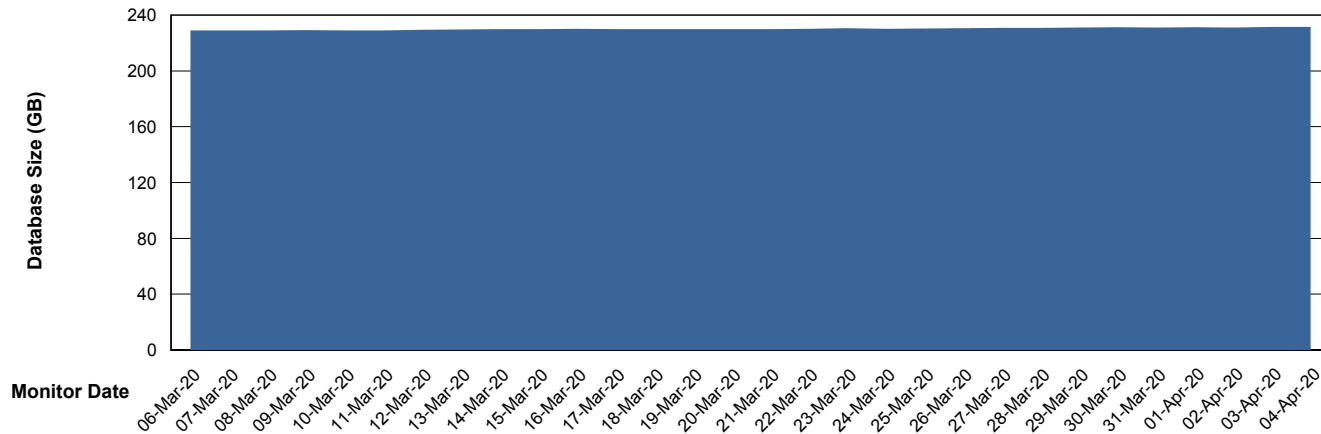

DATABASE SIZE VOSDB_Production

Database growth over last month