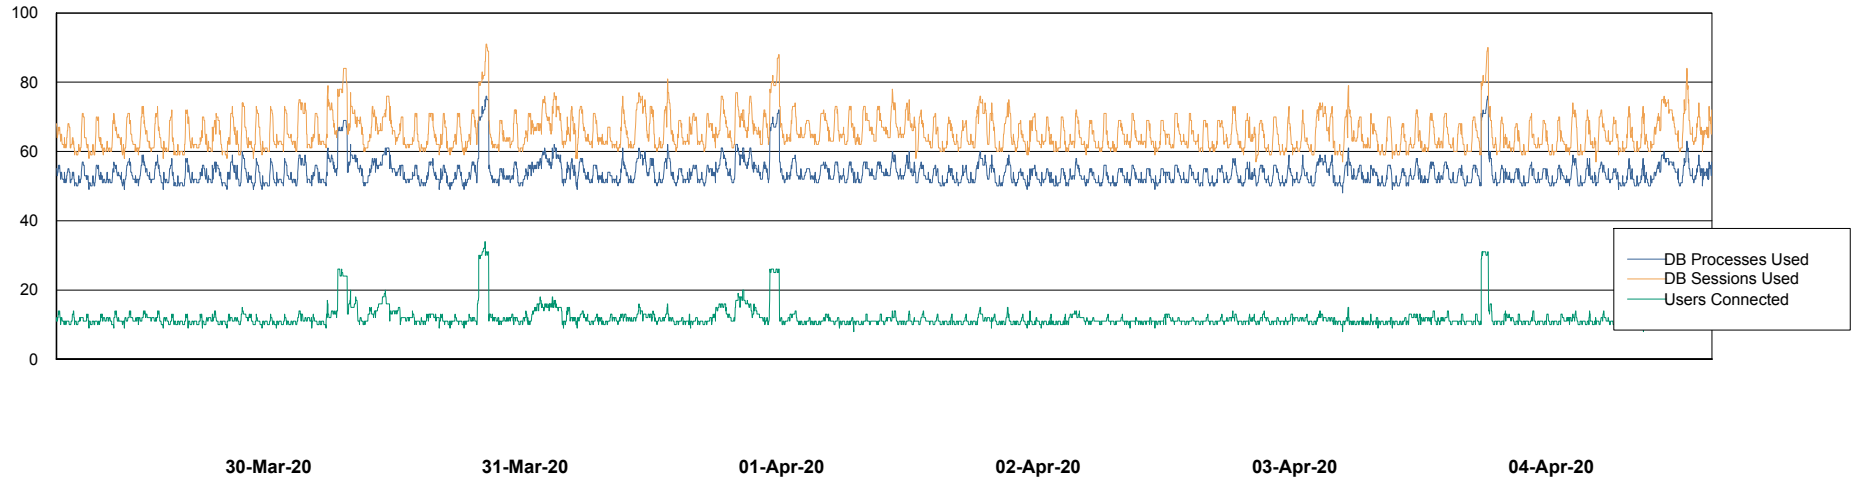

Database Performance VENDB_BI