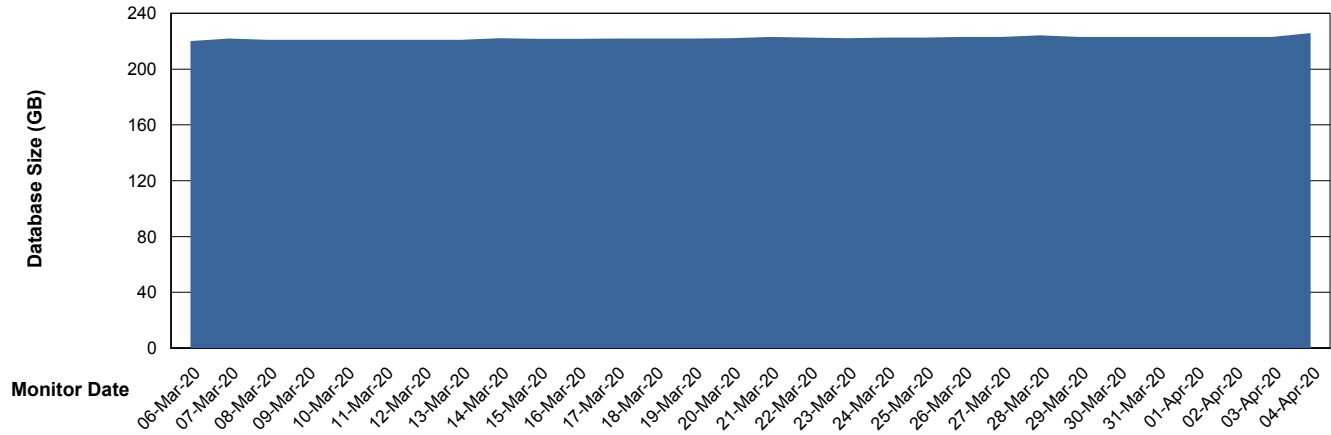

Weekly SLA Customer Report

Customer VEN_Production
Database ID 35

Database Performance VENDB_BI

Weekly SLA Customer Report

Customer VEN_Production
Database ID 35

DATABASE SIZE ABSVEN06 Primary DB 2019

Database growth over last month

DATABASE SIZE VENDB_BI

Database growth over last month

Weekly SLA Customer Report

Customer VEN_Production
Database ID 35

Database Tablespace ABSVEN06 Primary DB 2019

Date	Tablespace Name	Filesize (Gb)	Usedsize (Gb)	Percentage free
04-Apr-20	ABSDATA	132	109	17
	INDX	130	106	18
03-Apr-20	ABSDATA	132	108	18
	INDX	130	106	18
02-Apr-20	ABSDATA	132	108	18
	INDX	130	106	18
01-Apr-20	ABSDATA	132	108	18
	INDX	130	106	18
31-Mar-20	ABSDATA	132	108	18
	INDX	130	106	18
30-Mar-20	ABSDATA	132	108	18
	INDX	130	106	18
29-Mar-20	ABSDATA	132	108	18
	INDX	130	106	18