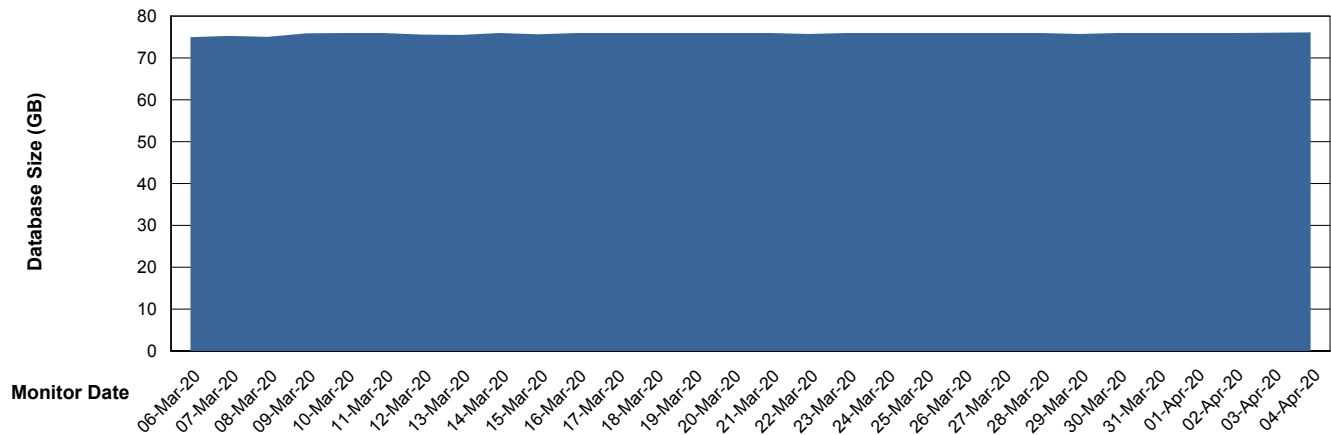

DATABASE SIZE VENDB_BI

Database growth over last month