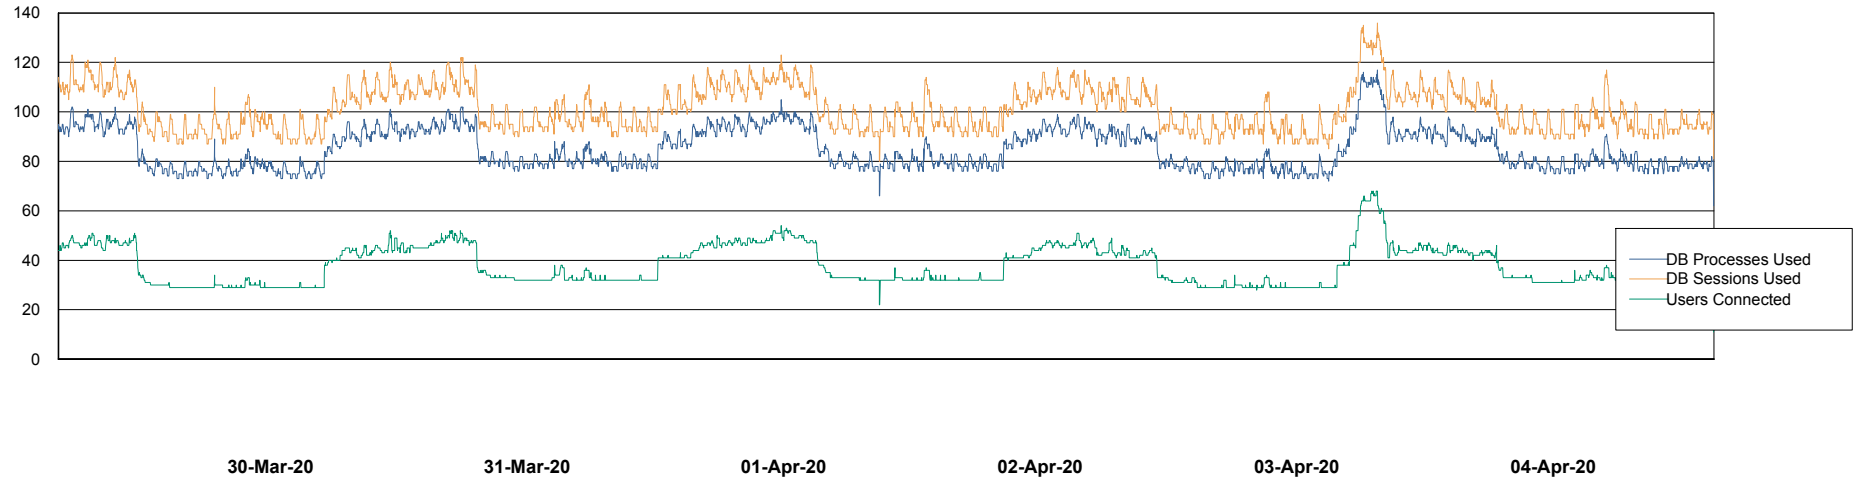

Database Performance ABSVEN06 Primary DB 2019