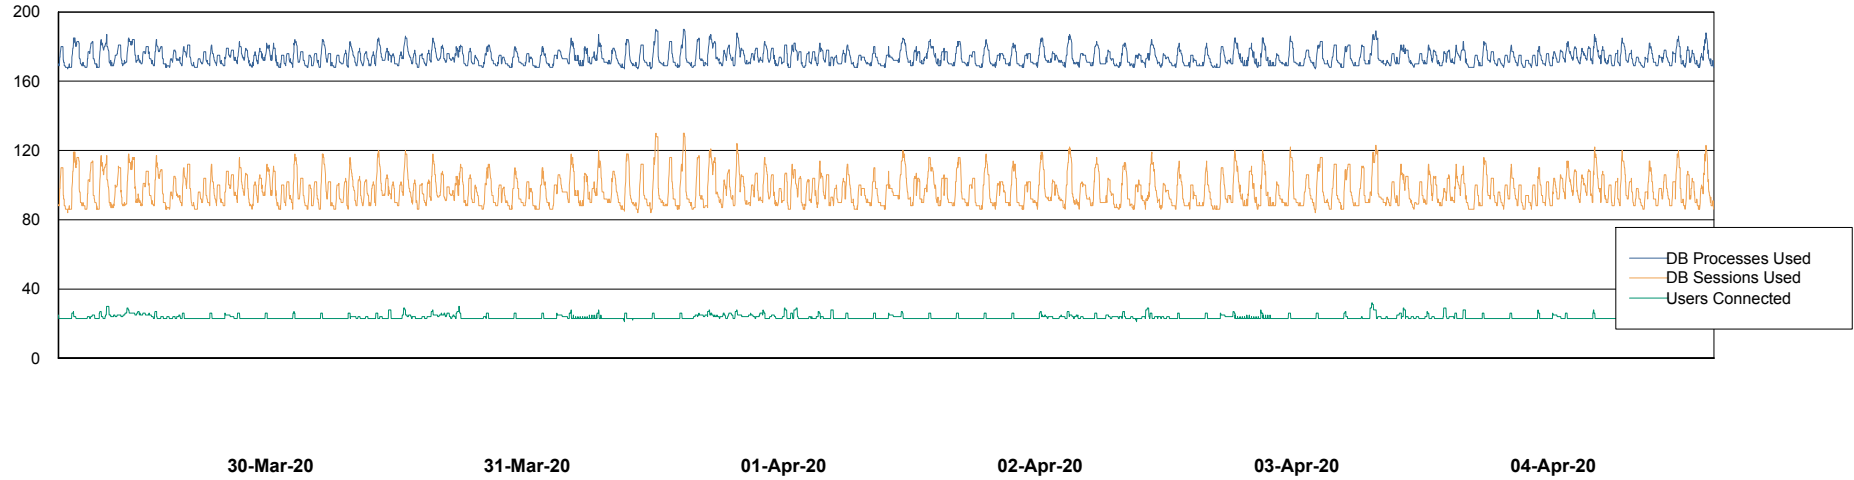

Database Performance SNGDB_Production