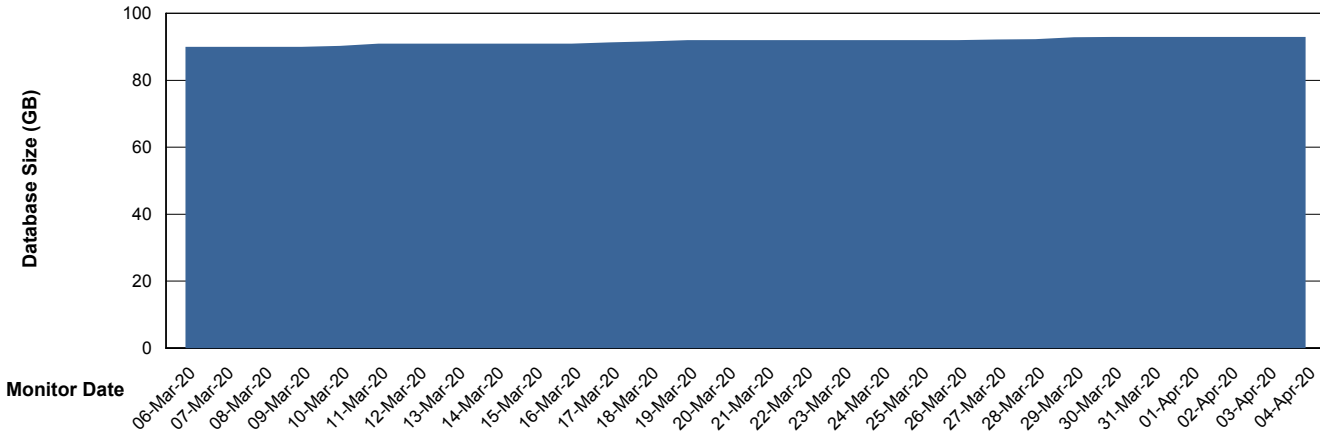

DATABASE SIZE SNGDB_Production

Database growth over last month

Database Tablespace SNGDB_Production

Date	Tablespace Name	Filesize (Gb)	Usedsize (Gb)	Percentage free
04-Apr-20	ABSDATA	40	22	45
	INDX	80	54	33
03-Apr-20	ABSDATA	40	22	45
	INDX	80	54	33
02-Apr-20	ABSDATA	40	22	45
	INDX	80	54	33
01-Apr-20	ABSDATA	40	22	45
	INDX	80	54	33
31-Mar-20	ABSDATA	40	22	45
	INDX	80	54	33
30-Mar-20	ABSDATA	40	22	45
	INDX	80	54	33
29-Mar-20	ABSDATA	40	22	45
	INDX	80	54	33