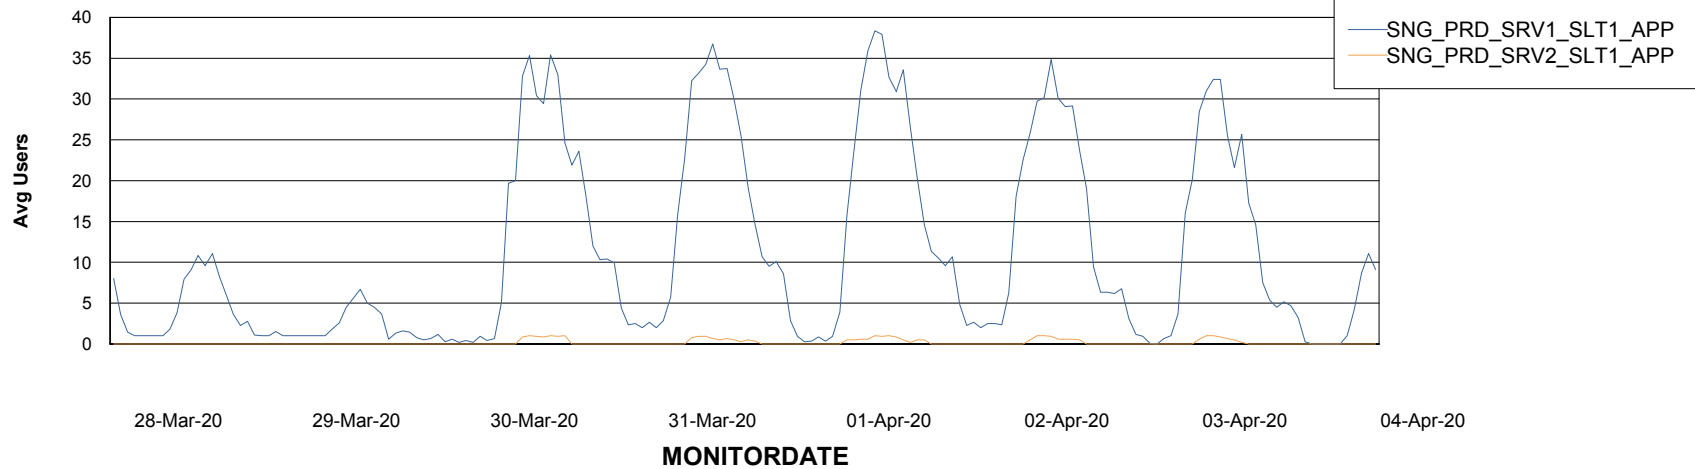

Avg users per day per ABS server