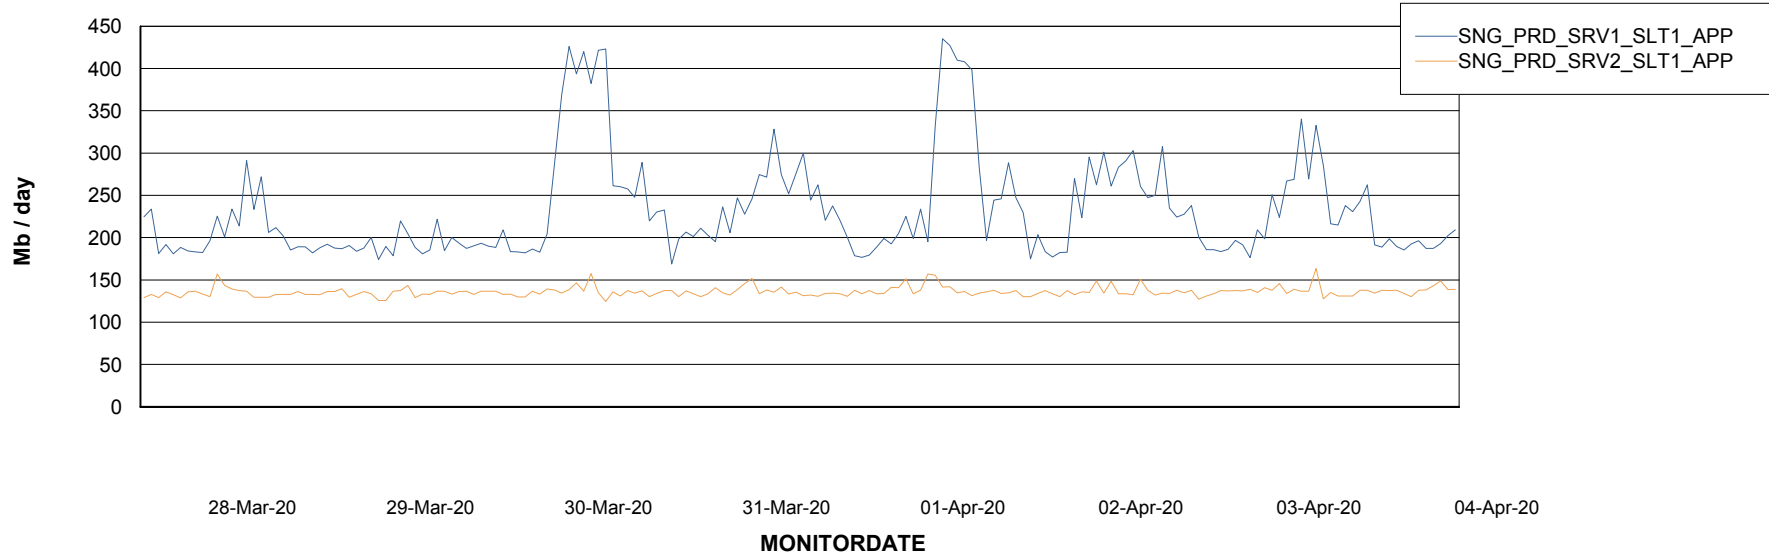

ABSSolute Application Server Services

Avg memory used per ABS Server Service