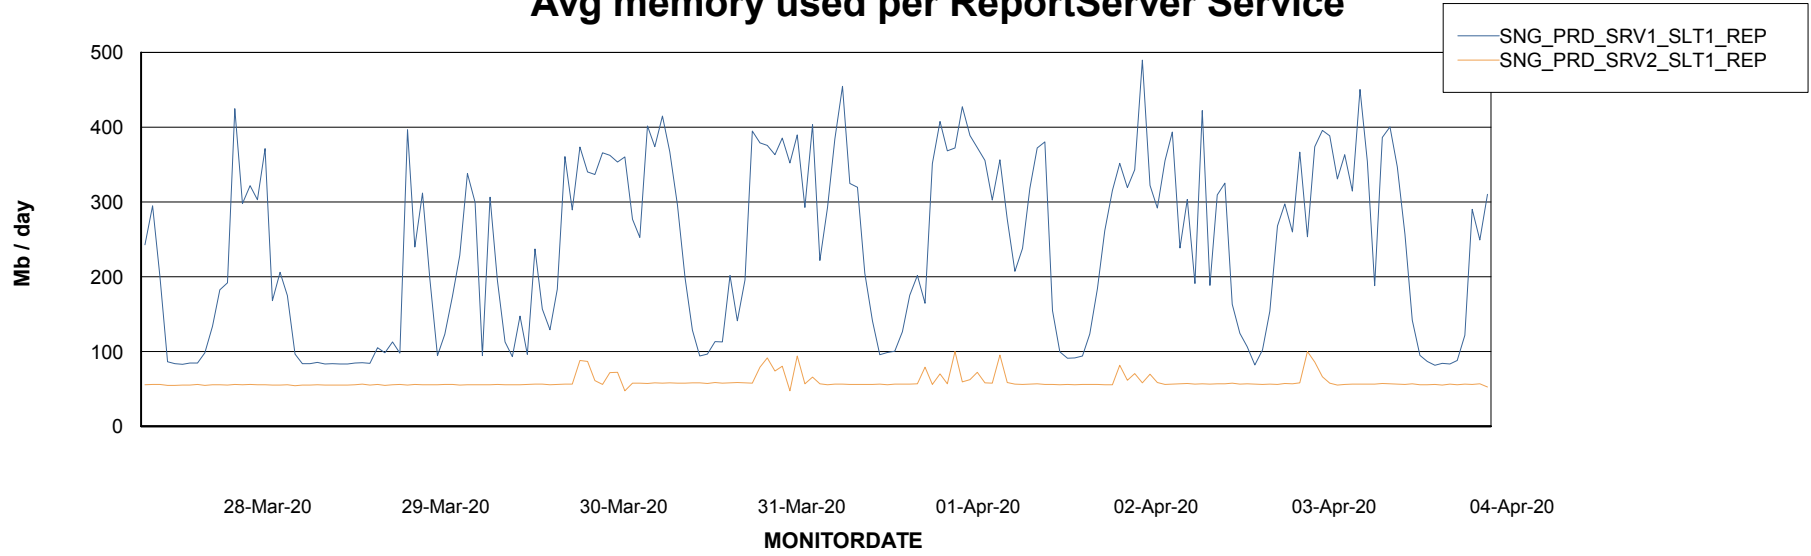

ABSSolute Application ReportServer Services

Avg memory used per ReportServer Service