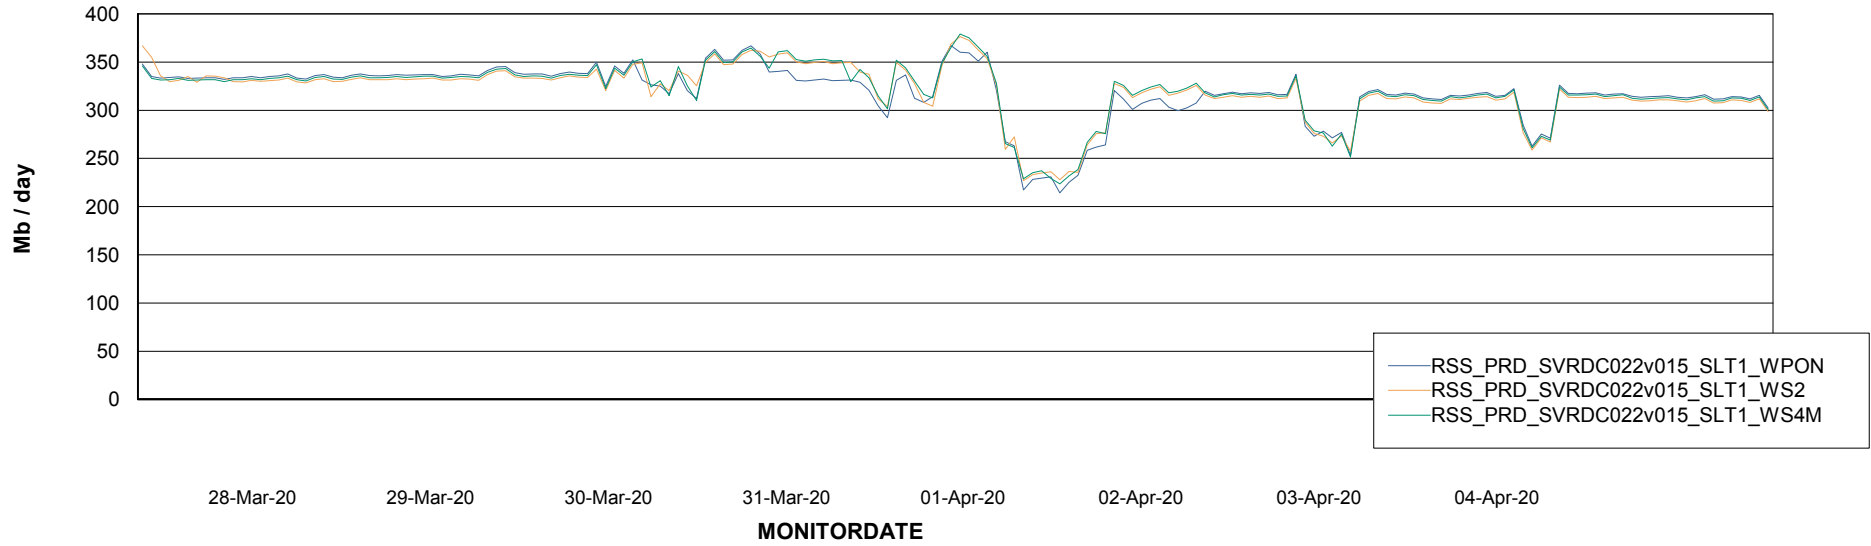

ABSSolute Application ReportServer Services

Avg memory used per ReportServer Service

Weekly SLA Customer Report

Customer RSS Production
Database ID 52

ABSSolute Web Component Services

Avg memory used per ABS Web component