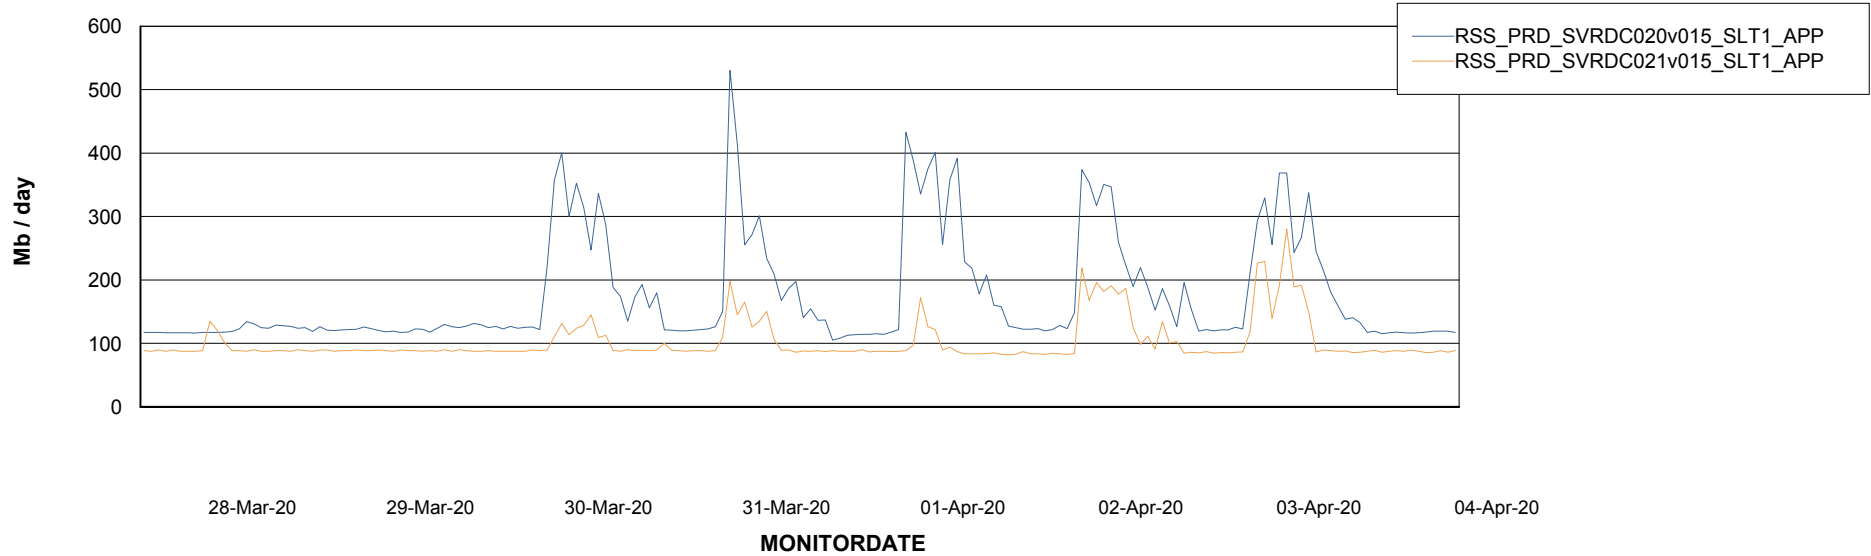

Weekly SLA Customer Report

Customer RSS Production
Database ID 52

Database Performance RSSDB_Production

Weekly SLA Customer Report

Customer RSS Production
Database ID 52

Database Performance RSSDB_Standby

Weekly SLA Customer Report

Customer RSS Production
 Database ID 52

DATABASE SIZE RSSDB_Production

Database growth over last month

Database Tablespace RSSDB_Production

Date	Tablespace Name	Filesize (Gb)	Usedsize (Gb)	Percentage free
04-Apr-20	ABSDATA	36,720	31,069	15
	INDX	51,000	43,138	15
03-Apr-20	ABSDATA	36,720	31,061	15
	INDX	51,000	43,138	15
02-Apr-20	ABSDATA	36,720	31,052	15
	INDX	51,000	43,134	15
01-Apr-20	ABSDATA	36,720	30,982	16
	INDX	51,000	42,980	16
31-Mar-20	ABSDATA	36,720	30,979	16
	INDX	51,000	42,953	16
30-Mar-20	ABSDATA	36,720	30,979	16
	INDX	51,000	42,936	16
29-Mar-20	ABSDATA	36,720	30,979	16
	INDX	51,000	42,813	16

Weekly SLA Customer Report

Customer RSS Production
Database ID 52

ABSSolute Application Server Services

Avg memory used per ABS Server Service

Avg users per day per ABS server

Weekly SLA Customer Report

Customer RSS Production
Database ID 52