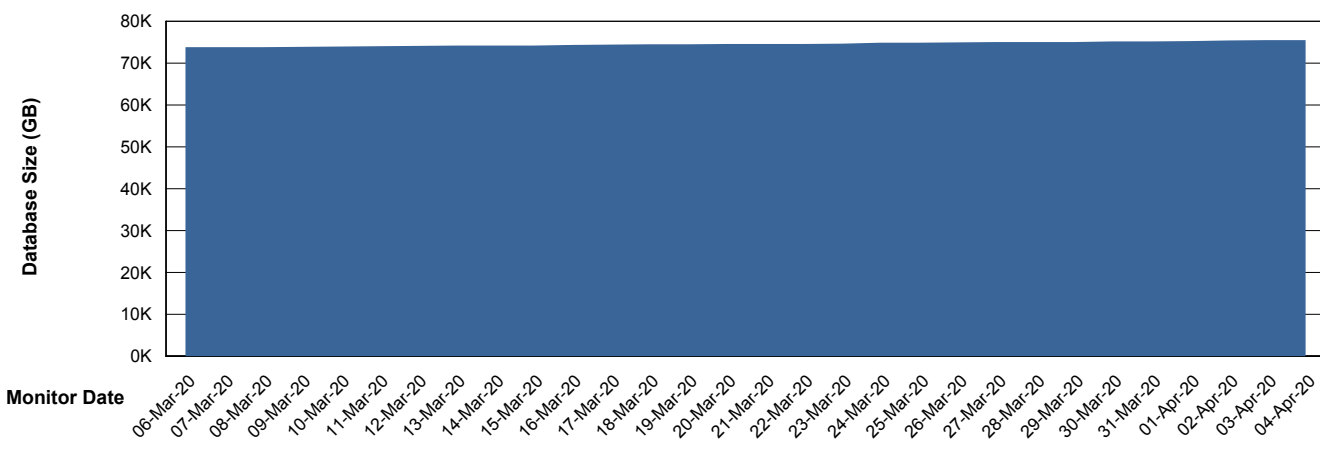

DATABASE SIZE RSSDB_Production

Database growth over last month

Database Tablespace RSSDB_Production

Date	Tablespace Name	Filesize (Gb)	Usedsize (Gb)	Percentage free
04-Apr-20	ABSDATA	36,720	31,069	15
	INDX	51,000	43,138	15
03-Apr-20	ABSDATA	36,720	31,061	15
	INDX	51,000	43,138	15
02-Apr-20	ABSDATA	36,720	31,052	15
	INDX	51,000	43,134	15
01-Apr-20	ABSDATA	36,720	30,982	16
	INDX	51,000	42,980	16
31-Mar-20	ABSDATA	36,720	30,979	16
	INDX	51,000	42,953	16
30-Mar-20	ABSDATA	36,720	30,979	16
	INDX	51,000	42,936	16
29-Mar-20	ABSDATA	36,720	30,979	16
	INDX	51,000	42,813	16