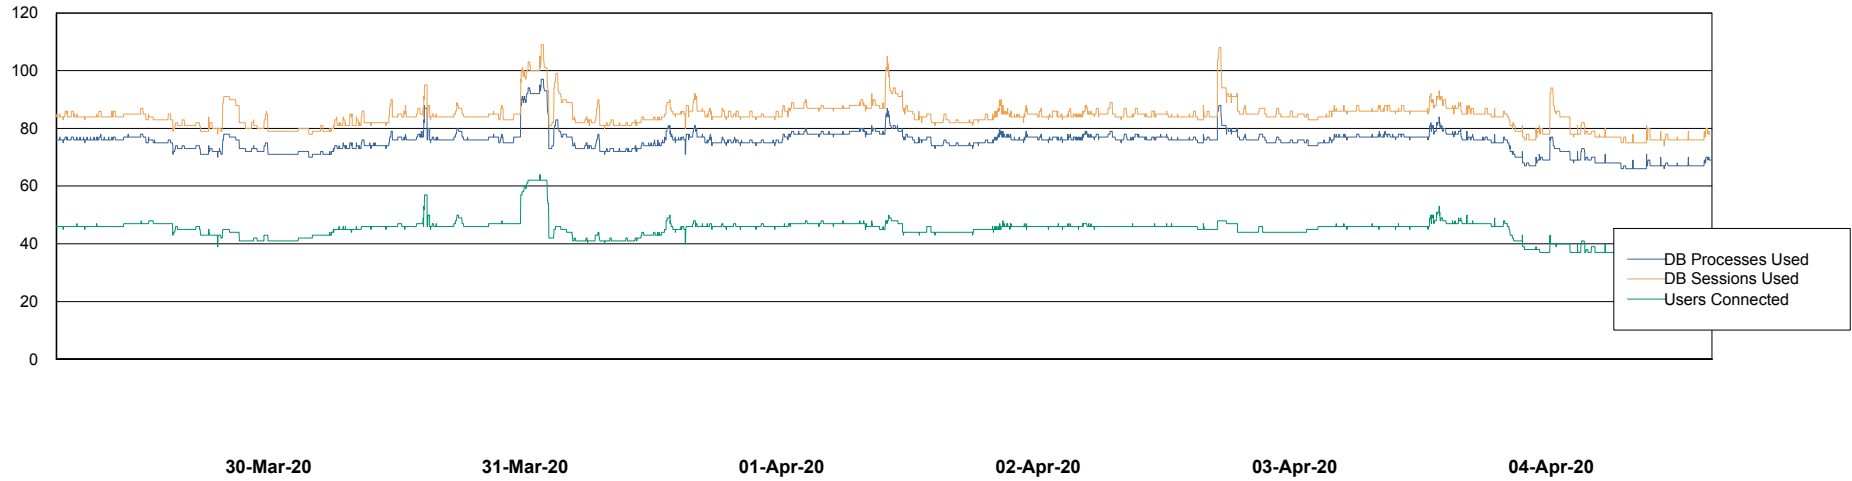

Database Performance RSSDB_Production