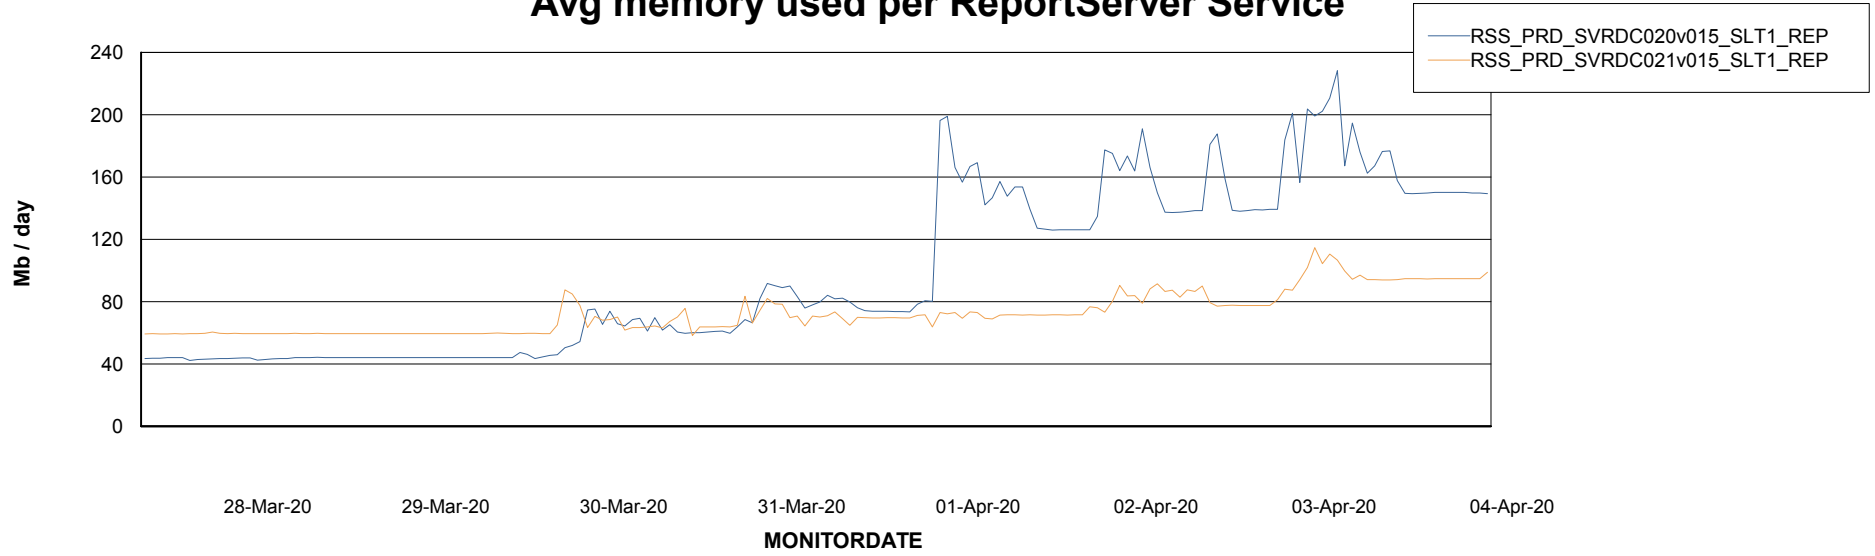

ABSSolute Application ReportServer Services

Avg memory used per ReportServer Service