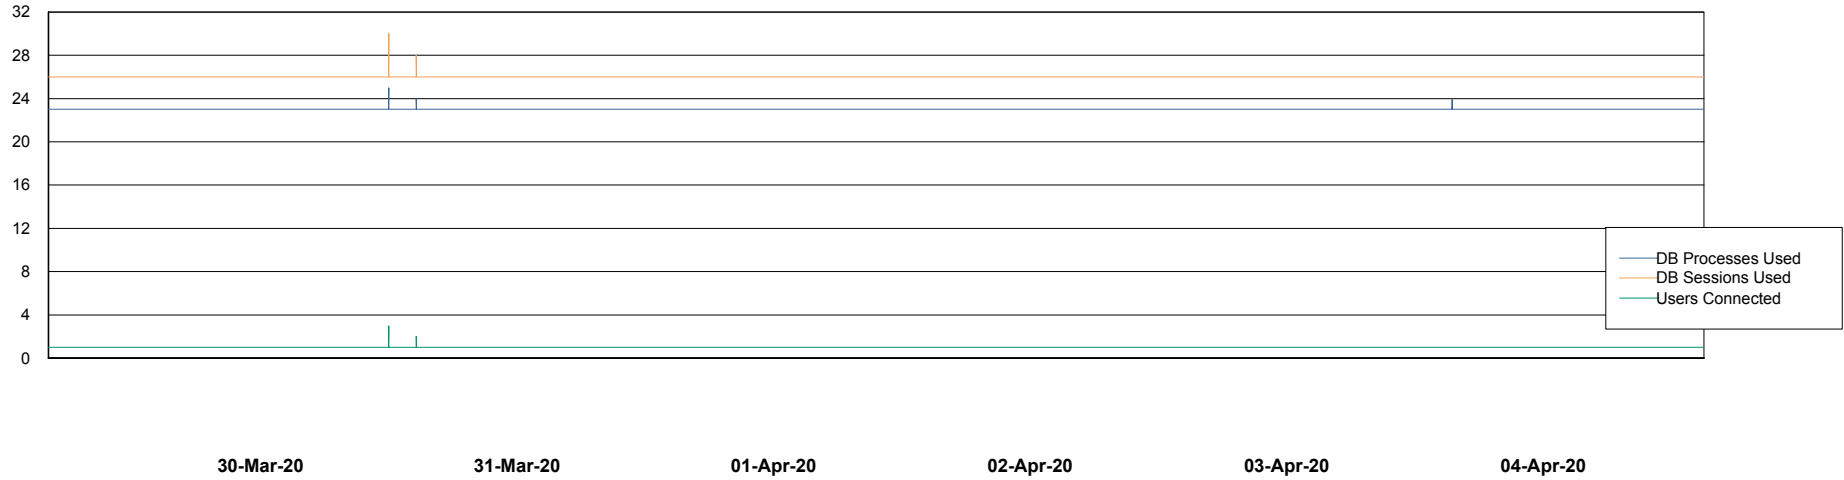

Weekly SLA Customer Report

Customer RSS Production
Database ID 52

Database Performance RSSDB_Production

Weekly SLA Customer Report

Customer RSS Production
Database ID 52

Database Performance RSSDB_Standby

Weekly SLA Customer Report