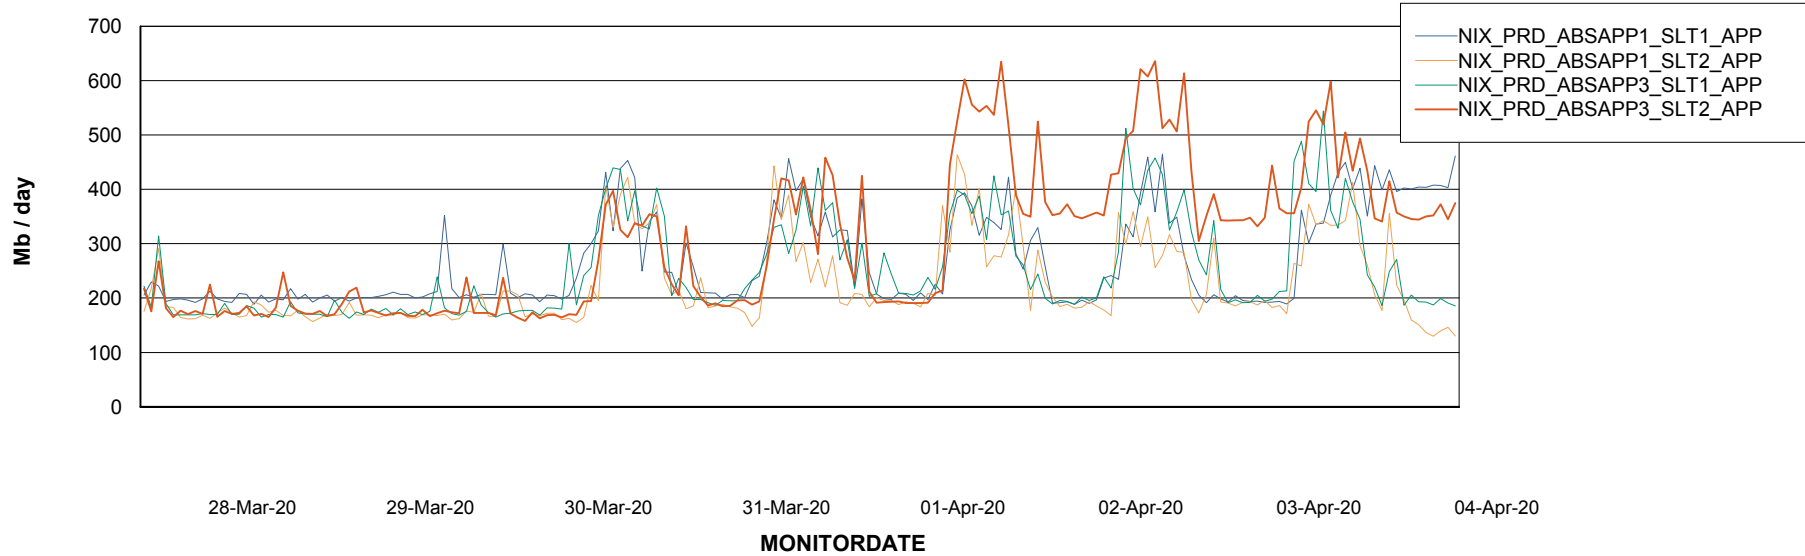

Standby Database Health NIX_Production

Recovery lag for last 7 days

Weekly SLA Customer Report

Customer NIX_Production
Database ID 51

ABSSolute Application Server Services

Avg memory used per ABS Server Service