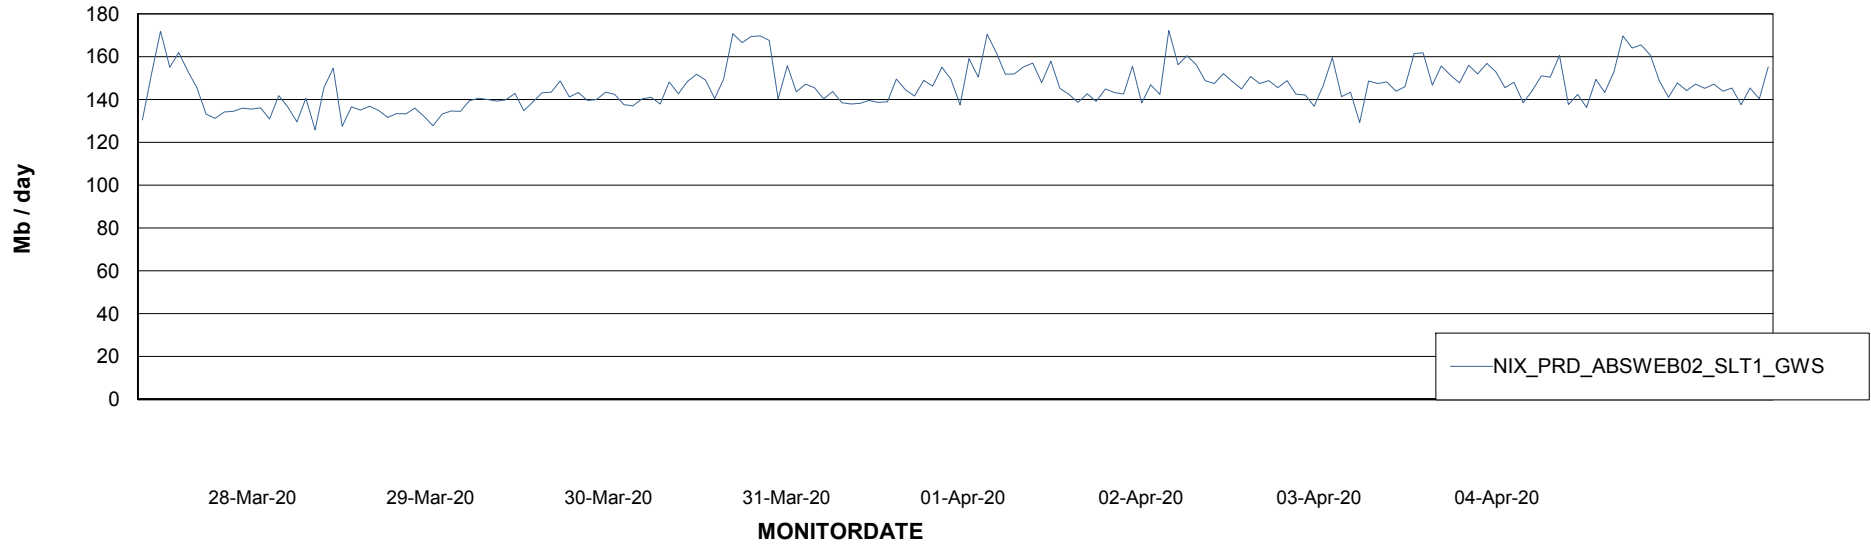

ABSSolute Web Component Services

Avg memory used per ABS Web component