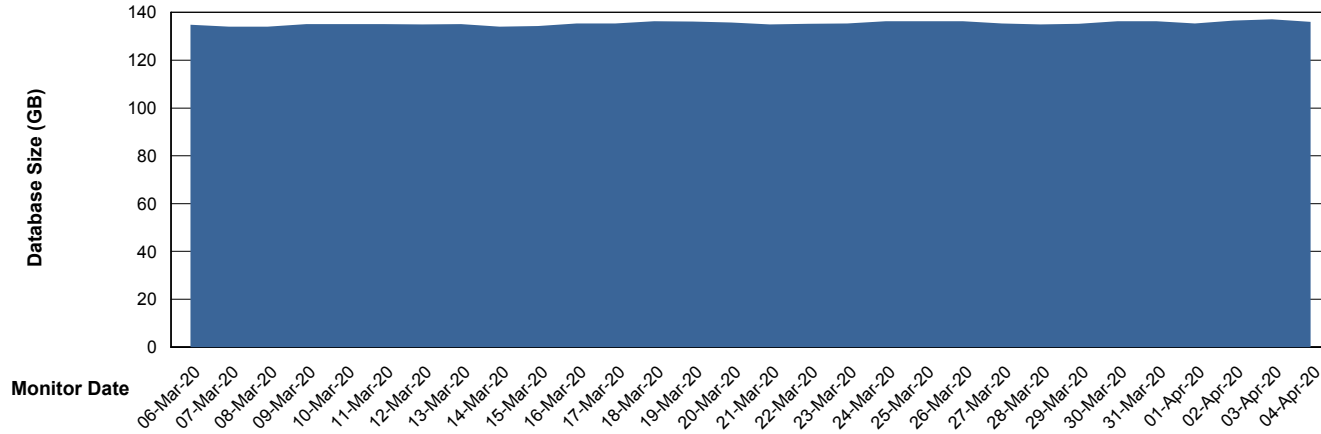

Weekly SLA Customer Report

Customer NIX_Production
Database ID 51

Database Performance NIXDB_BI

Weekly SLA Customer Report

Customer NIX_Production
Database ID 51

Database Performance NIXDB_Production

Weekly SLA Customer Report

Customer NIX_Production
Database ID 51

Database Performance NIXDB_Standby

Weekly SLA Customer Report

Customer NIX_Production
Database ID 51

DATABASE SIZE NIXDB_BI

Database growth over last month

DATABASE SIZE NIXDB_Production

Database growth over last month

Weekly SLA Customer Report

Customer NIX_Production
Database ID 51

Database Tablespace		NIXDB_BI		
Date	Tablespace Name	Filesize (Gb)	Usedsize (Gb)	Percentage free
04-Apr-20	ABSDATA	80	65	19
	INDX	84	68	19
03-Apr-20	ABSDATA	80	65	19
	INDX	84	68	19
02-Apr-20	ABSDATA	80	65	19
	INDX	84	68	19
01-Apr-20	ABSDATA	80	65	19
	INDX	84	68	19
31-Mar-20	ABSDATA	80	65	19
	INDX	84	68	19
30-Mar-20	ABSDATA	80	65	19
	INDX	84	68	19
29-Mar-20	ABSDATA	80	65	19
	INDX	84	68	19