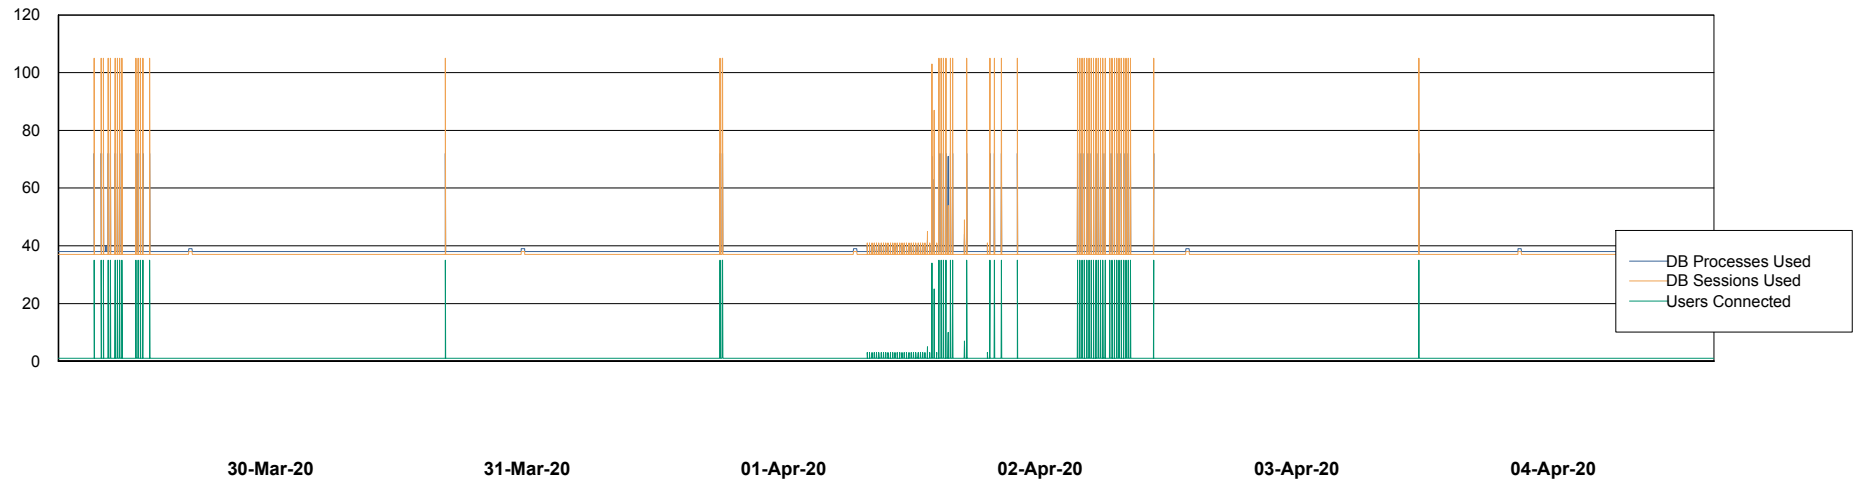

Database Performance NIXDB_Standby