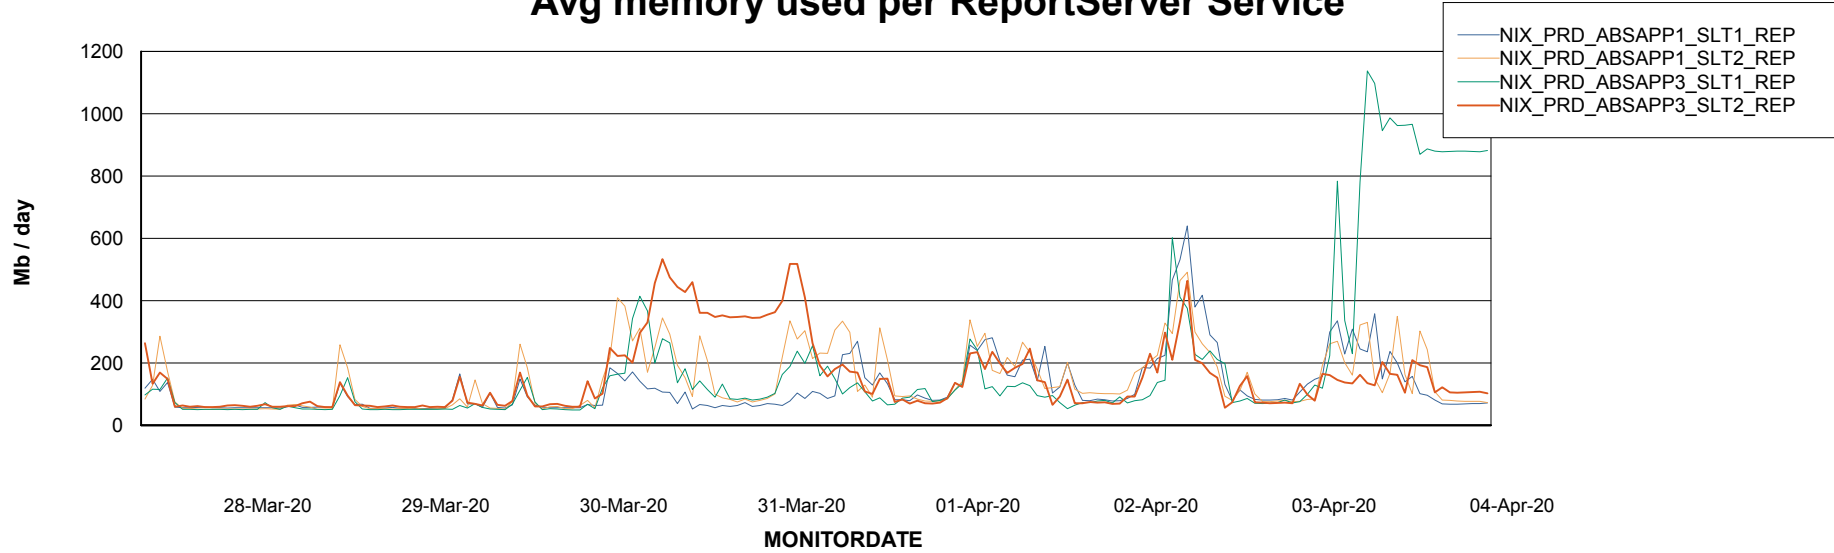

Avg users per day per ABS server

Weekly SLA Customer Report

Customer NIX_Production
Database ID 51

ABSSolute Application ReportServer Services

Avg memory used per ReportServer Service

Weekly SLA Customer Report