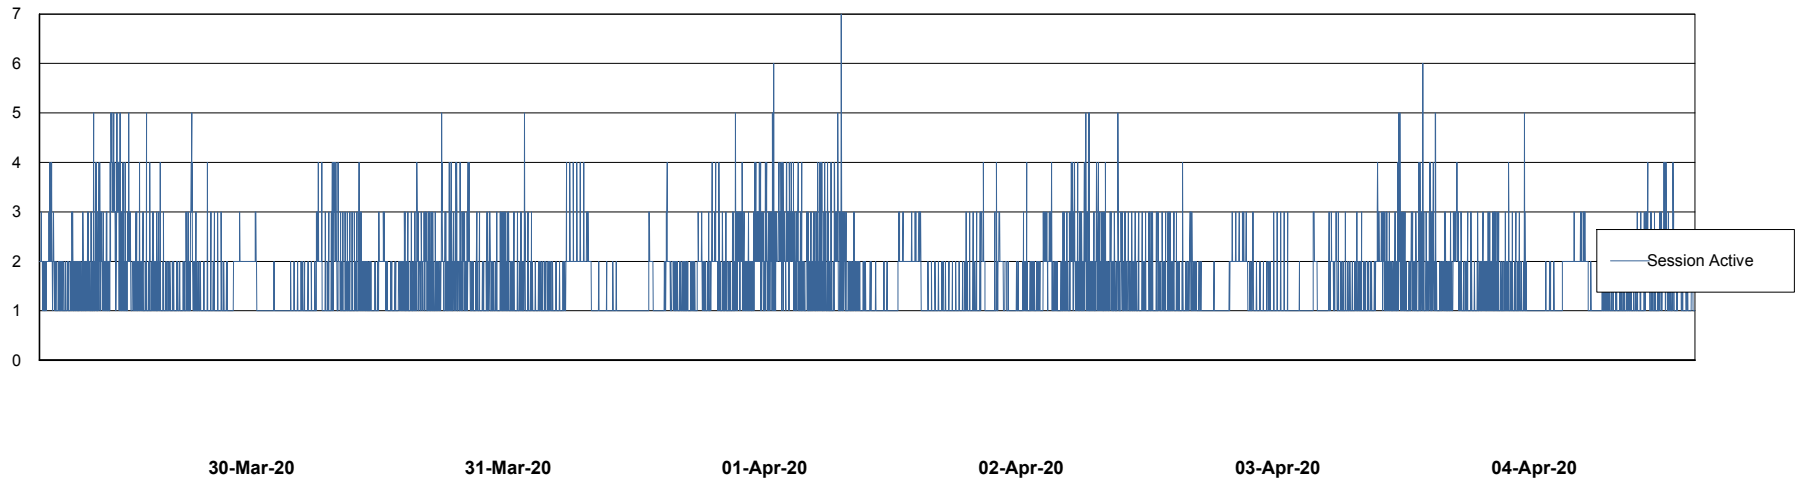

Weekly SLA Customer Report

Customer NIX_Production
Database ID 51

Database Performance NIXDB_BI

Weekly SLA Customer Report

Customer NIX_Production
Database ID 51

Database Performance NIXDB_Production

Weekly SLA Customer Report