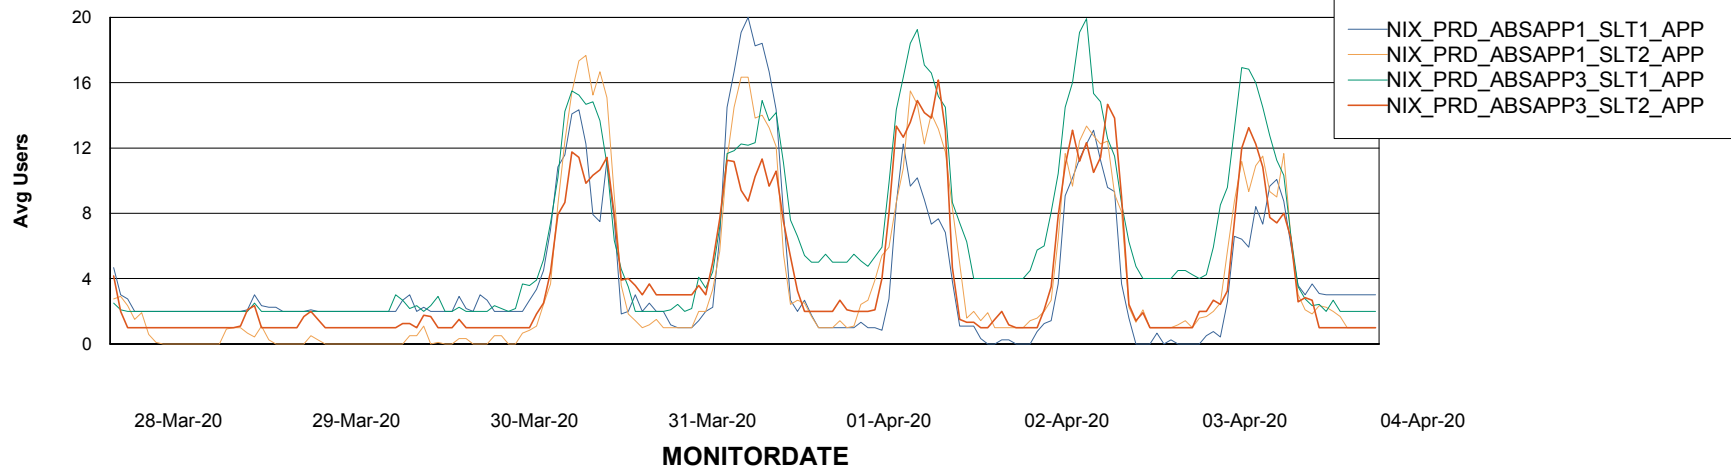

Standby Database Health NIX_Production

Recovery lag for last 7 days

Weekly SLA Customer Report

Customer NIX_Production
Database ID 51

ABSSolute Application Server Services

Avg memory used per ABS Server Service

Avg users per day per ABS server

Weekly SLA Customer Report

Customer NIX_Production
Database ID 51

ABSSolute Application ReportServer Services

Avg memory used per ReportServer Service

Weekly SLA Customer Report