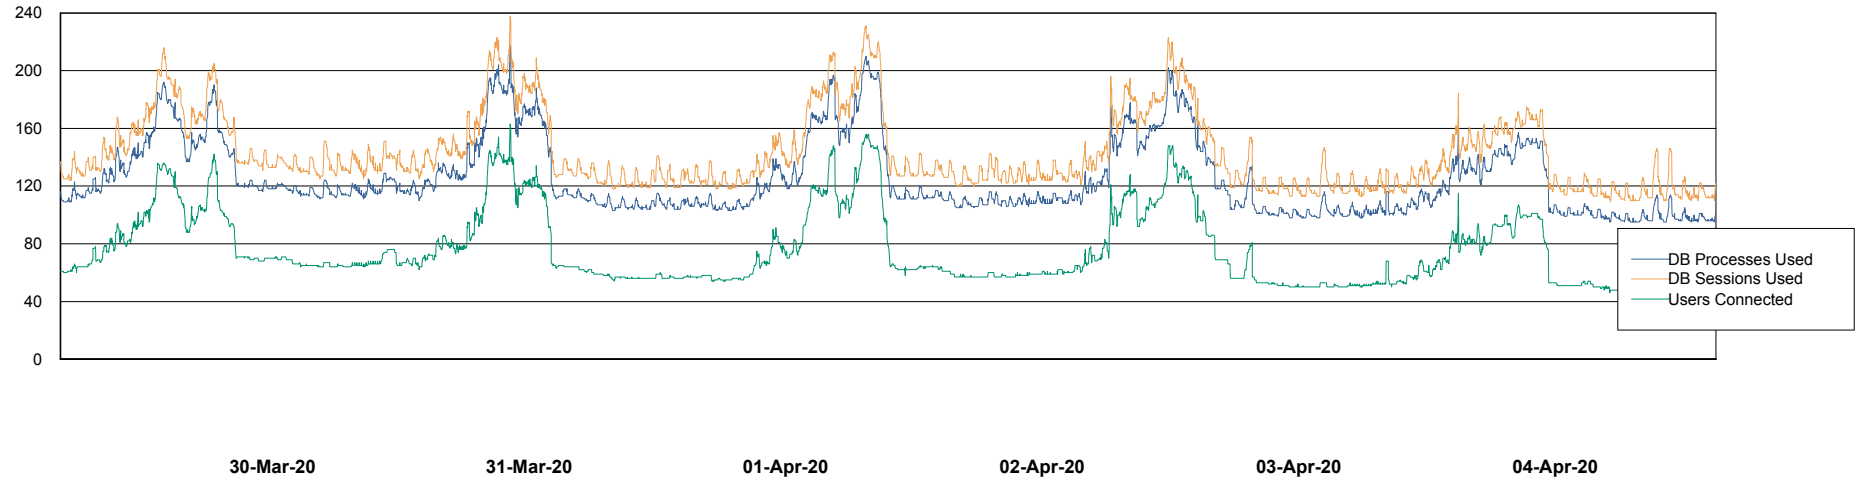

Weekly SLA Customer Report

Customer NIX_Production
Database ID 51

Database Performance NIXDB_BI

Weekly SLA Customer Report

Customer NIX_Production
Database ID 51

Database Performance NIXDB_Production

Weekly SLA Customer Report