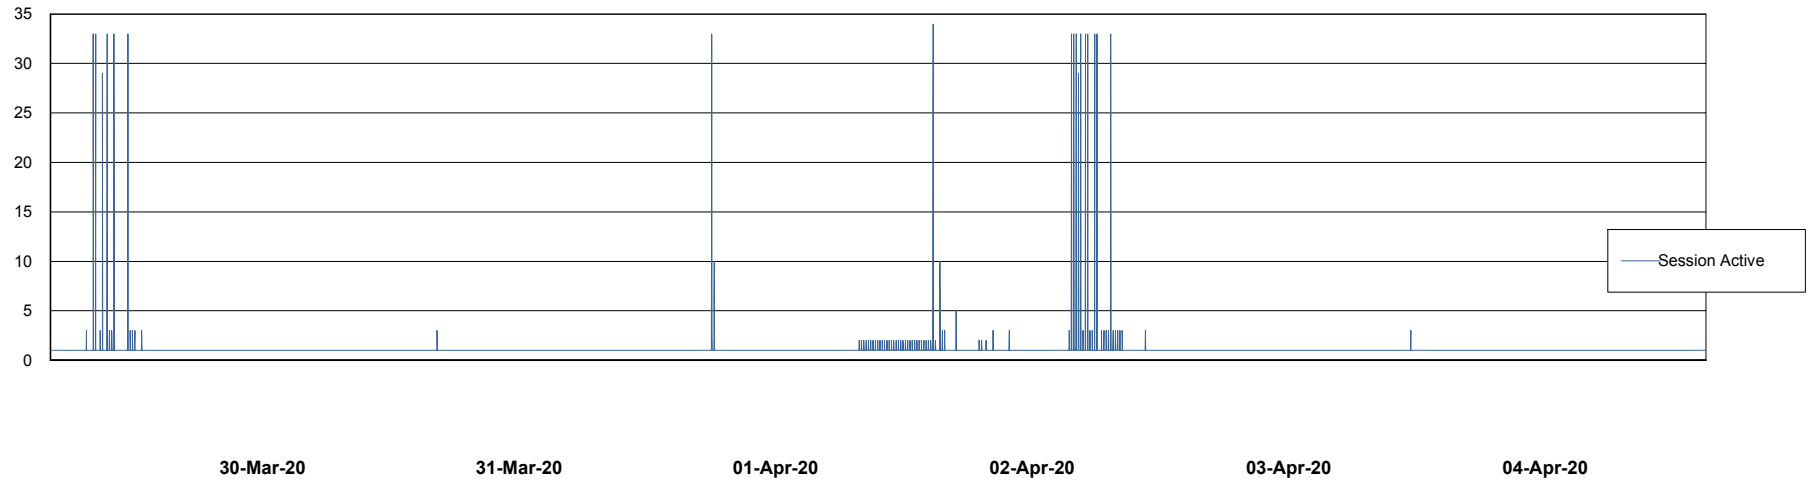

Database Performance NIXDB_Standby