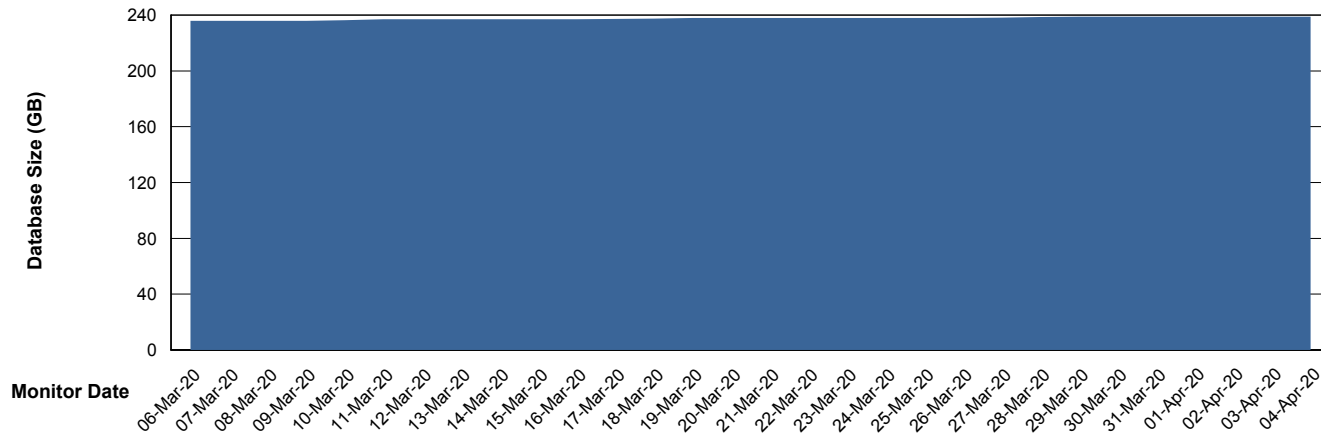

DATABASE SIZE NIXDB_Production

Database growth over last month