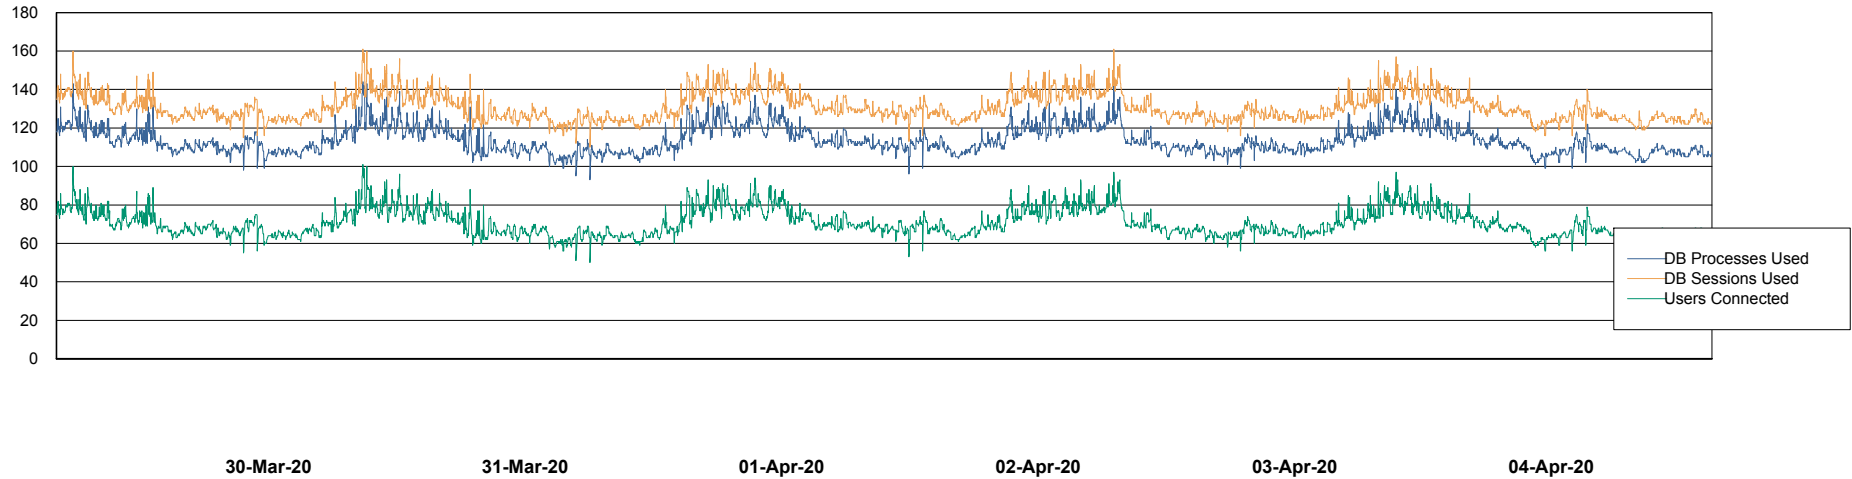

Database Performance LSS_ABSME_DB_LIODA4