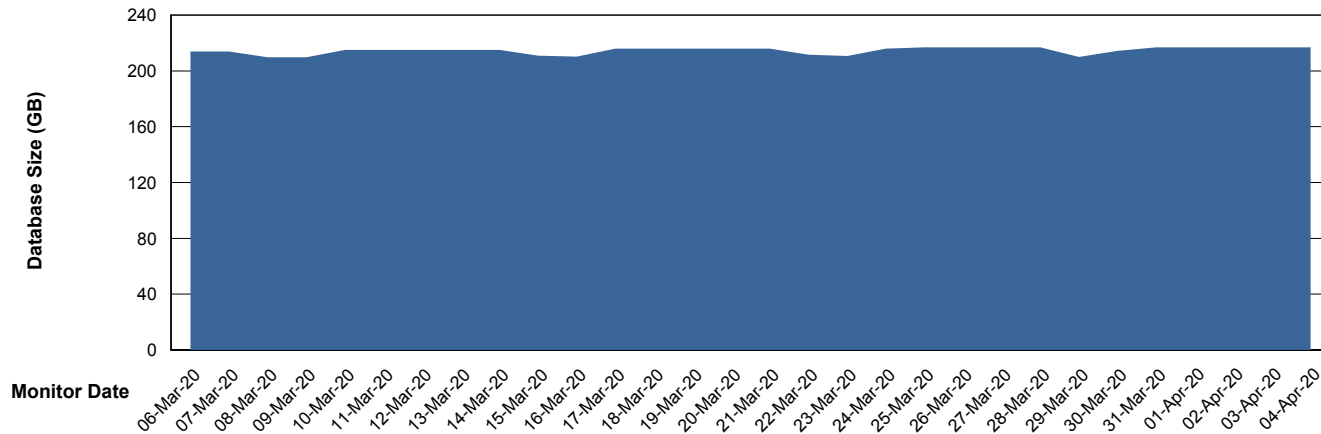

Customer LLG_Production
Database ID 53

Database Performance LLGDB_Standby

Weekly SLA Customer Report

Customer LLG_Production
Database ID 53

DATABASE SIZE LLGDB_BI02

Database growth over last month

DATABASE SIZE LLGDB_Production

Database growth over last month

Weekly SLA Customer Report

Customer LLG_Production
 Database ID 53

Database Tablespace LLGDB_BI02

Date	Tablespace Name	Filesize (Gb)	Usedsize (Gb)	Percentage free
04-Apr-20	ABSDATA	100	40	60
	INDX	100	42	58
03-Apr-20	ABSDATA	100	40	60
	INDX	100	42	58
02-Apr-20	ABSDATA	100	40	60
	INDX	100	42	58
01-Apr-20	ABSDATA	100	40	60
	INDX	100	42	58
31-Mar-20	ABSDATA	100	40	60
	INDX	100	42	58
30-Mar-20	ABSDATA	100	40	60
	INDX	100	42	58
29-Mar-20	ABSDATA	100	40	60
	INDX	100	42	58