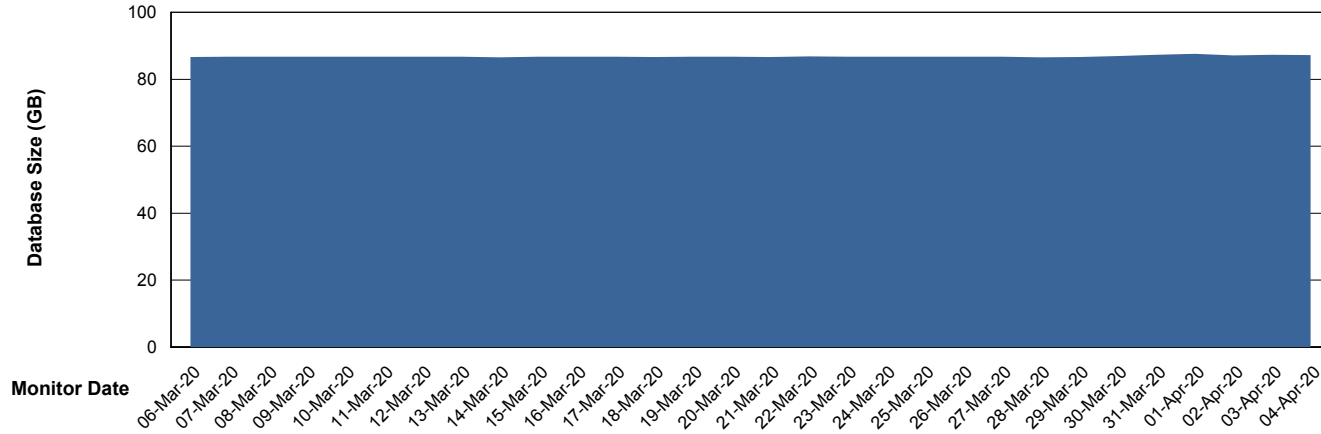

Customer LLG_Production
Database ID 53

Database Performance LLGDB_Standby

Weekly SLA Customer Report

Customer LLG_Production
Database ID 53

DATABASE SIZE LLGDB_BI02

Database growth over last month

DATABASE SIZE LLGDB_Production

Database growth over last month

Weekly SLA Customer Report

Customer LLG_Production
 Database ID 53

Database Tablespace LLGDB_BI02

Date	Tablespace Name	Filesize (Gb)	Usedsize (Gb)	Percentage free
04-Apr-20	ABSDATA	100	40	60
	INDX	100	42	58
03-Apr-20	ABSDATA	100	40	60
	INDX	100	42	58
02-Apr-20	ABSDATA	100	40	60
	INDX	100	42	58
01-Apr-20	ABSDATA	100	40	60
	INDX	100	42	58
31-Mar-20	ABSDATA	100	40	60
	INDX	100	42	58
30-Mar-20	ABSDATA	100	40	60
	INDX	100	42	58
29-Mar-20	ABSDATA	100	40	60
	INDX	100	42	58