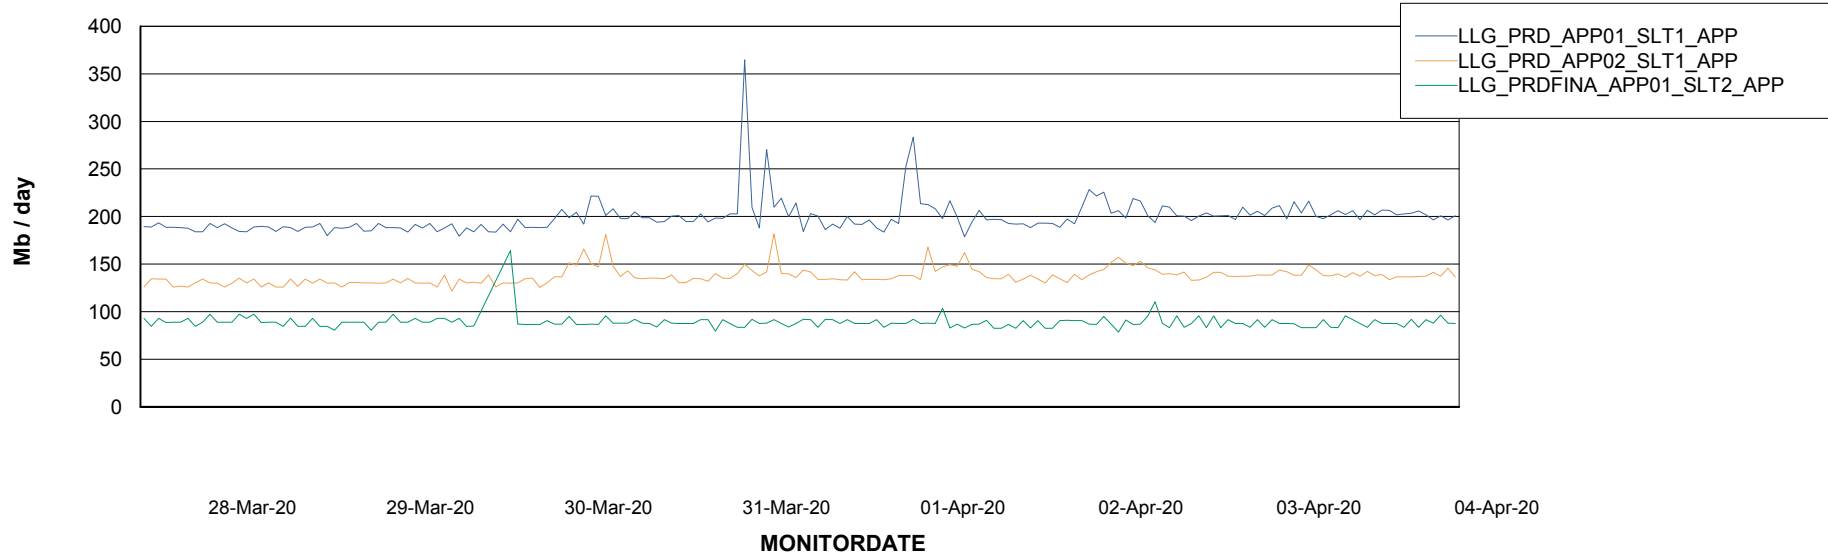

ABSSolute Application Server Services

Avg memory used per ABS Server Service