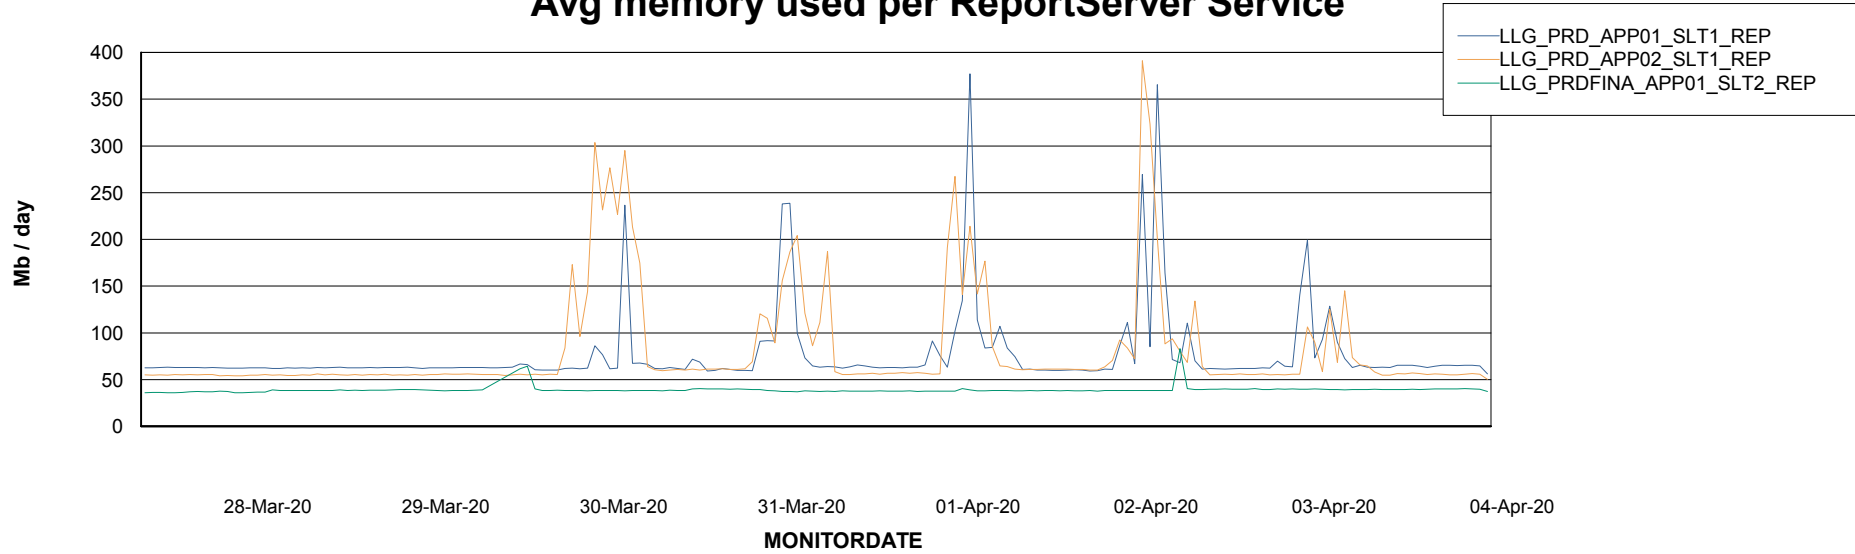

ABSSolute Application Server Services

Avg memory used per ReportServer Service