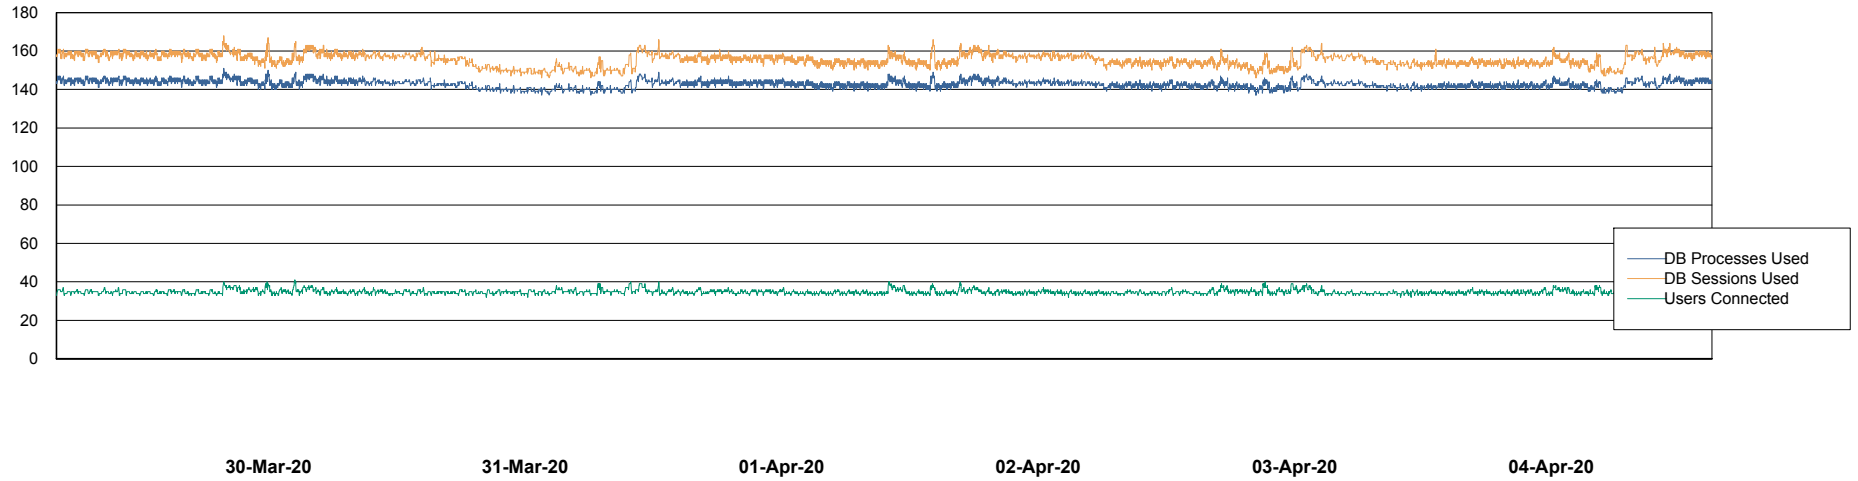

Database Performance LLGDB_BI02