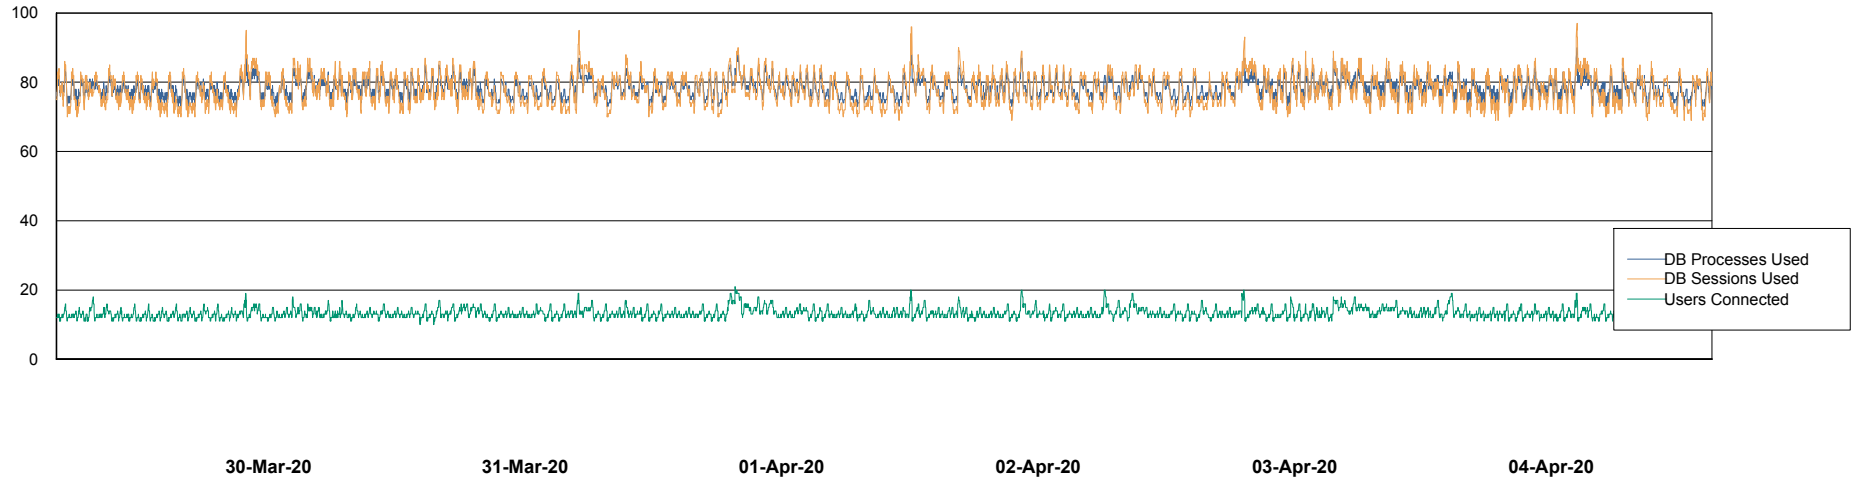

Database Performance ELJDB_PRD_BI