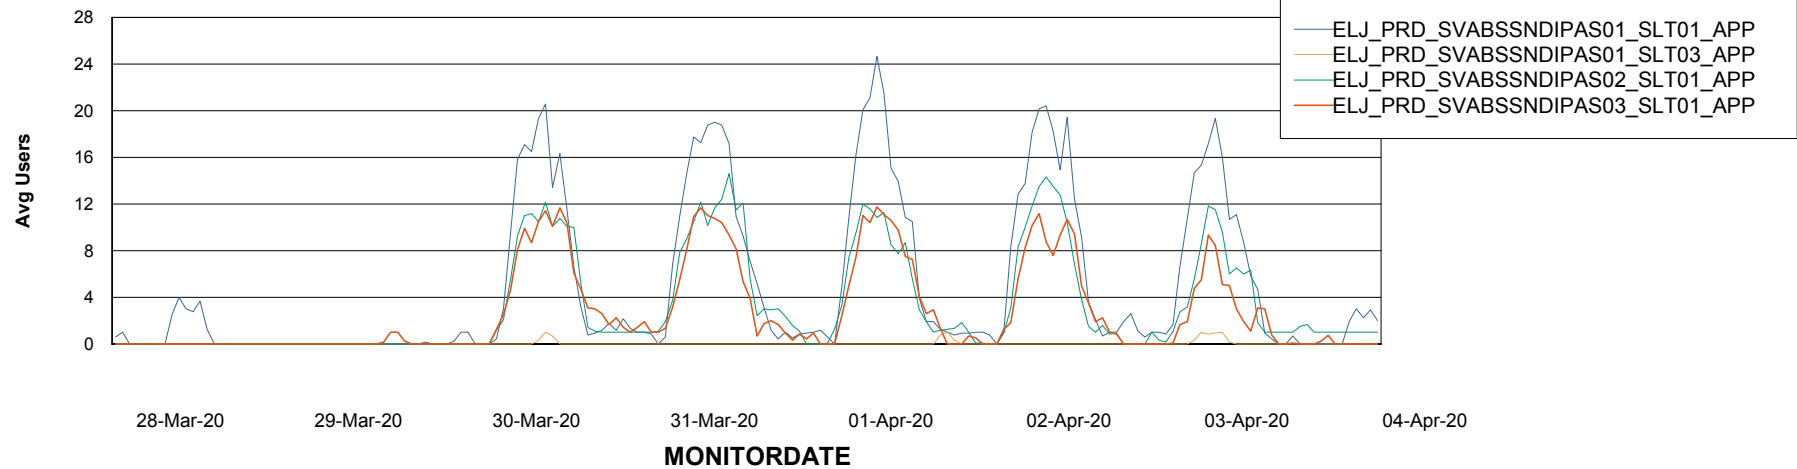

Avg users per day per ABS server