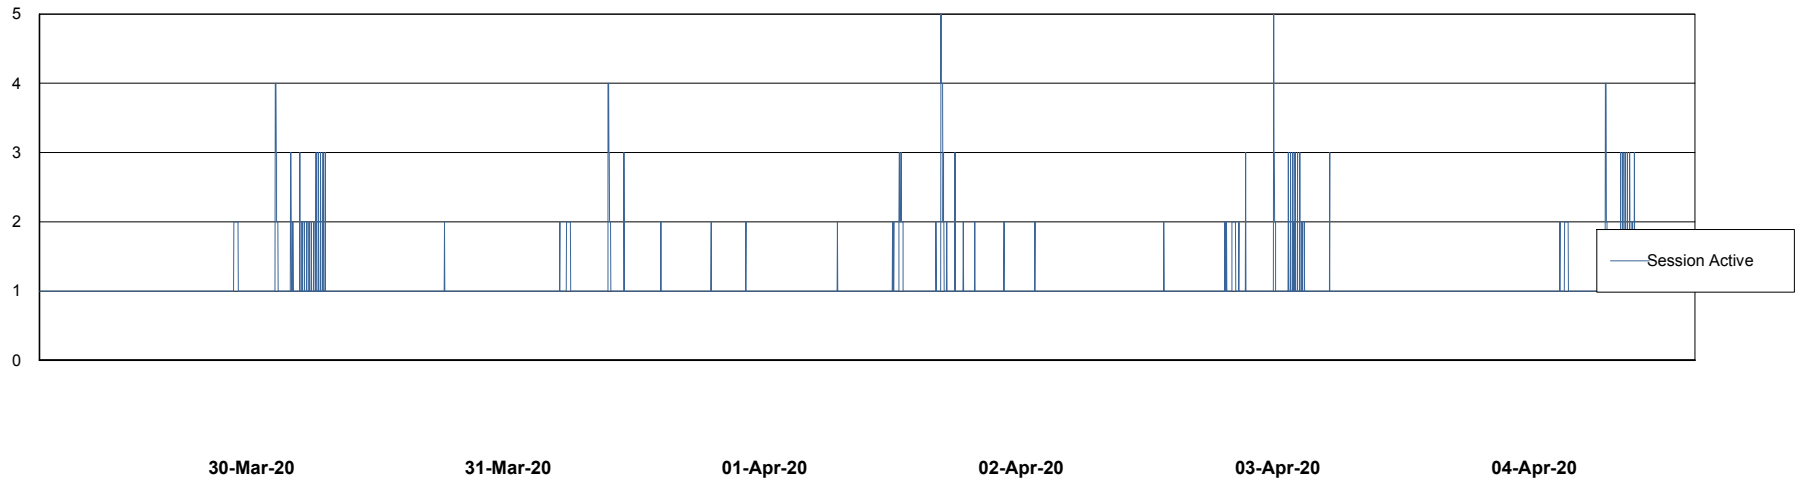

Database Performance ELJDB_PRD_BI