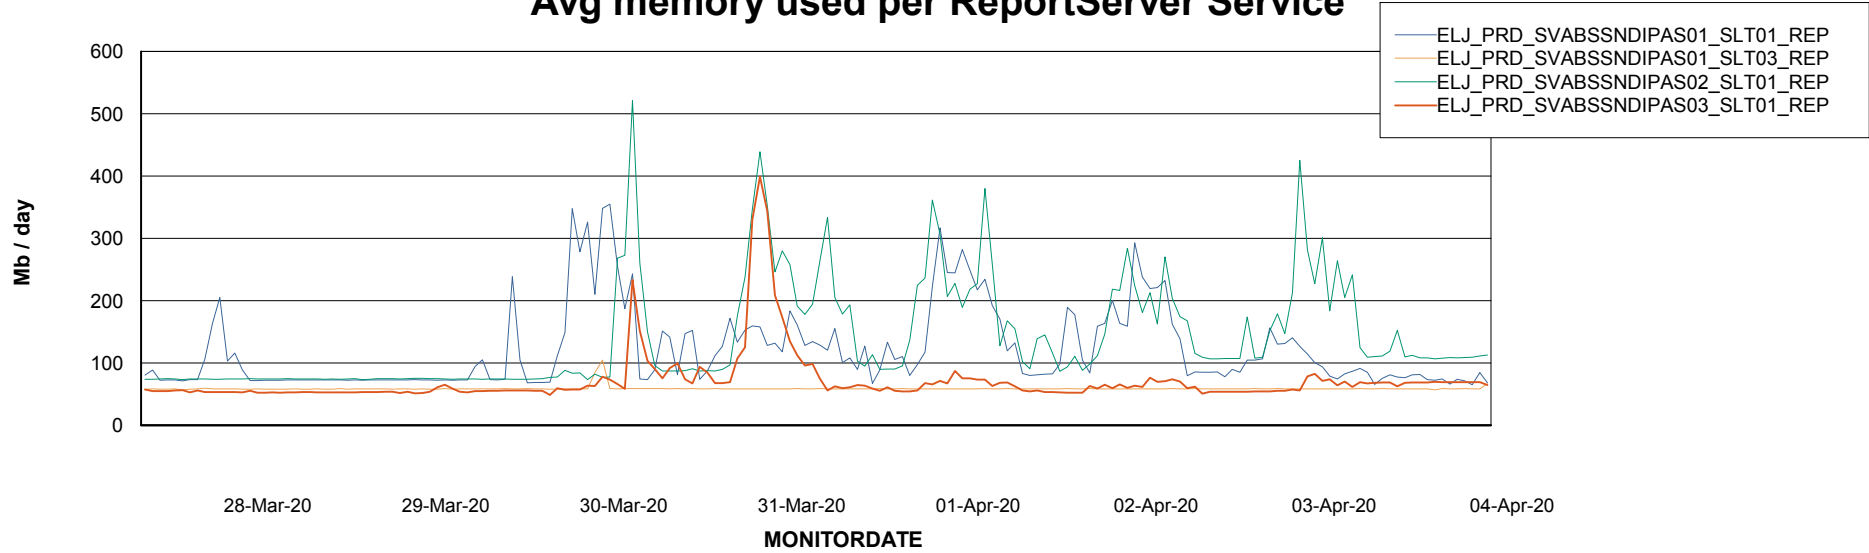

ABSSolute Application ReportServer Services

Avg memory used per ReportServer Service