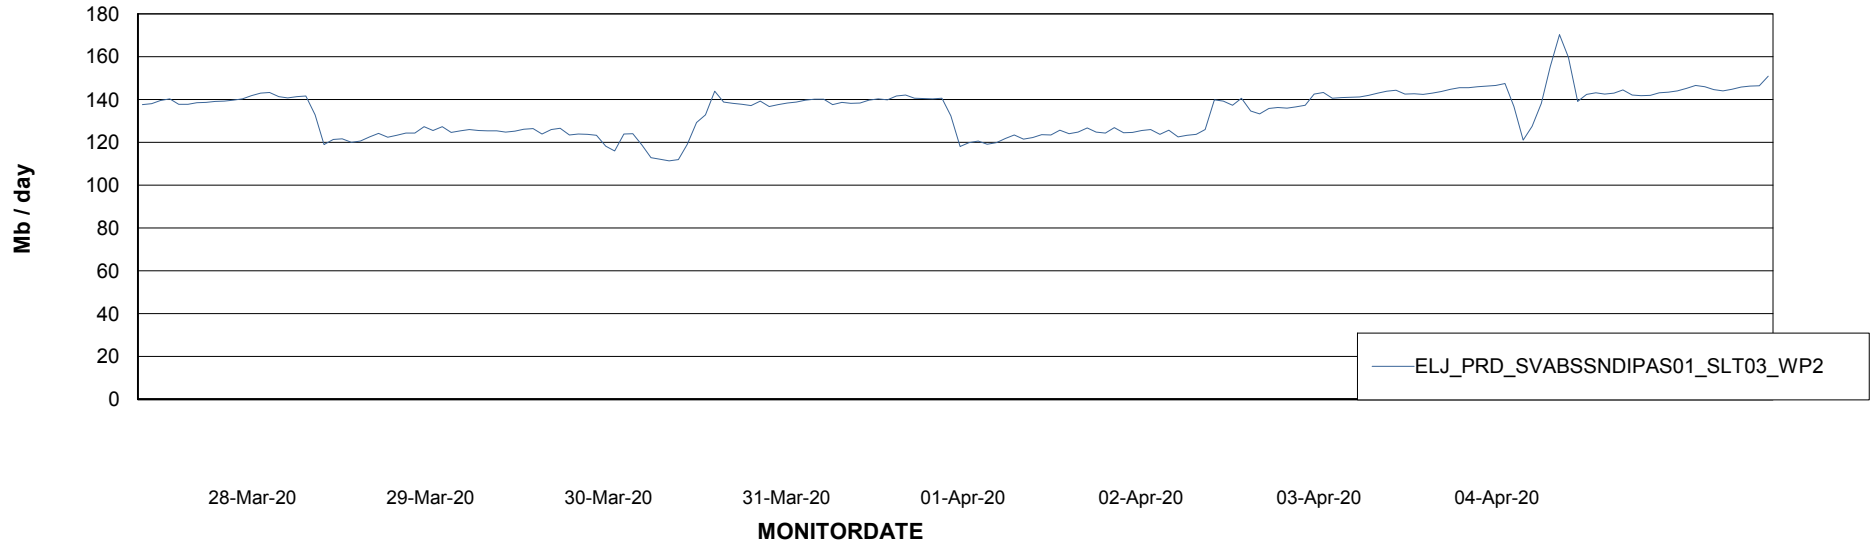

ABSolute Web Component Services

Avg memory used per ABS Web component