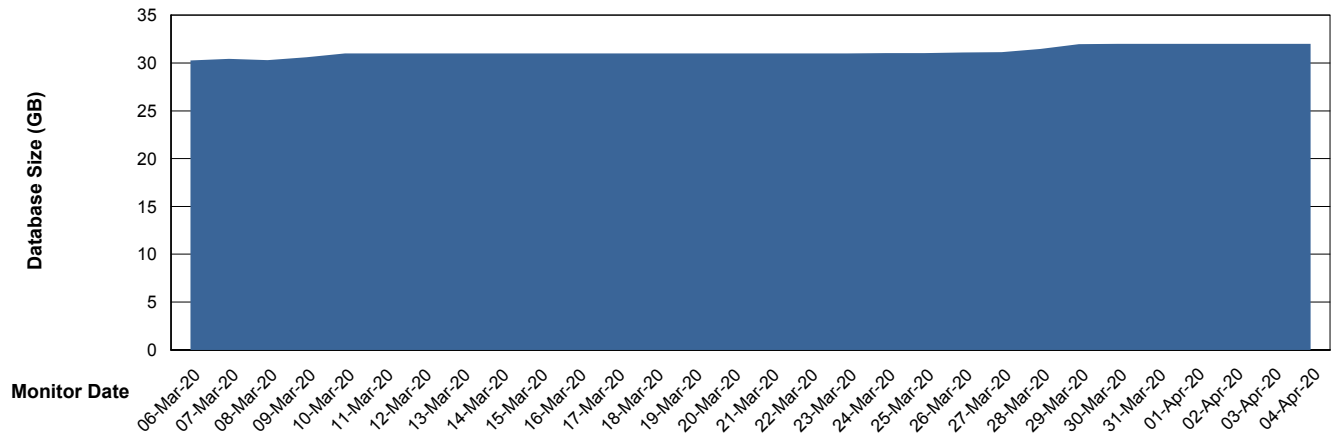

# Weekly SLA Customer Report

Customer ELJ Production  
Database ID 72

DATABASE SIZE ELJDB\_PRD\_BI

### Database growth over last month

DATABASE SIZE ELJDB\_Production

### Database growth over last month