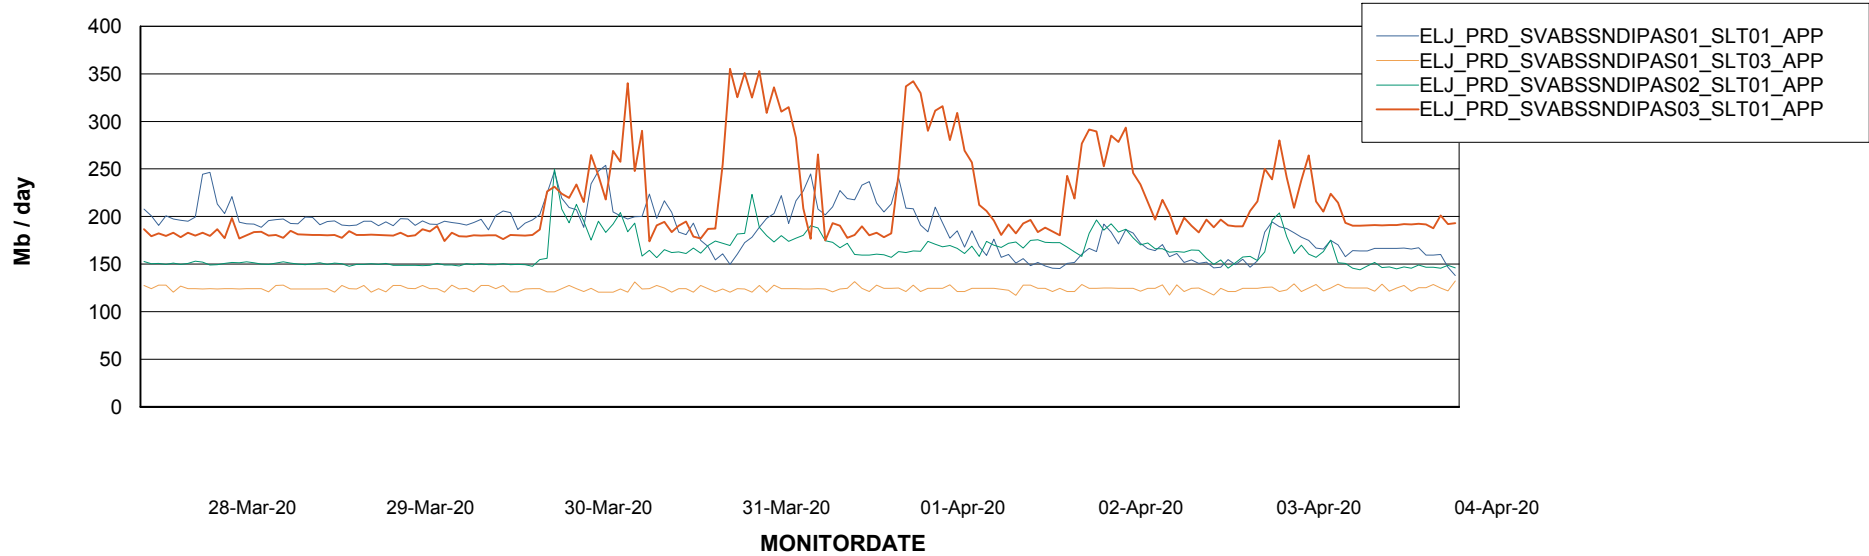

ABSSolute Application Server Services

Avg memory used per ABS Server Service