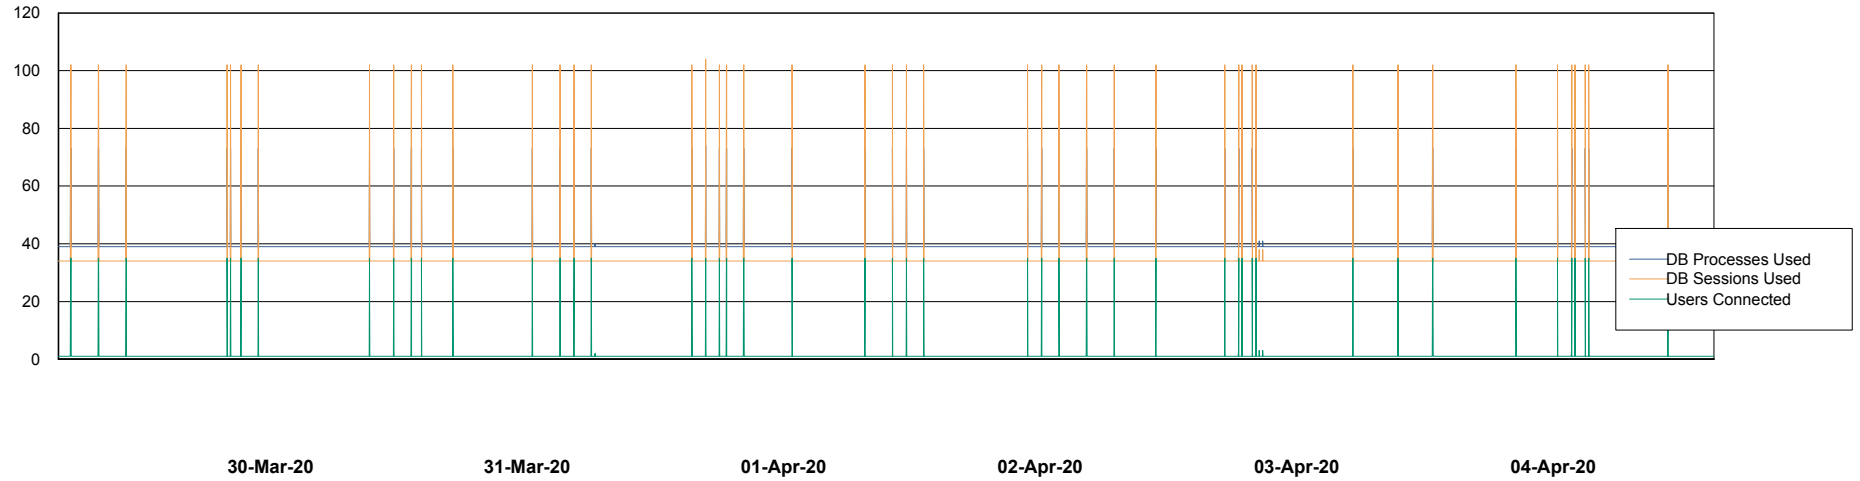

Weekly SLA Customer Report

Customer ECL Production
Database ID 77

Database Performance ECLDB_Production

Weekly SLA Customer Report

Customer ECL Production
Database ID 77

Database Performance ECLDB_Standby

Weekly SLA Customer Report