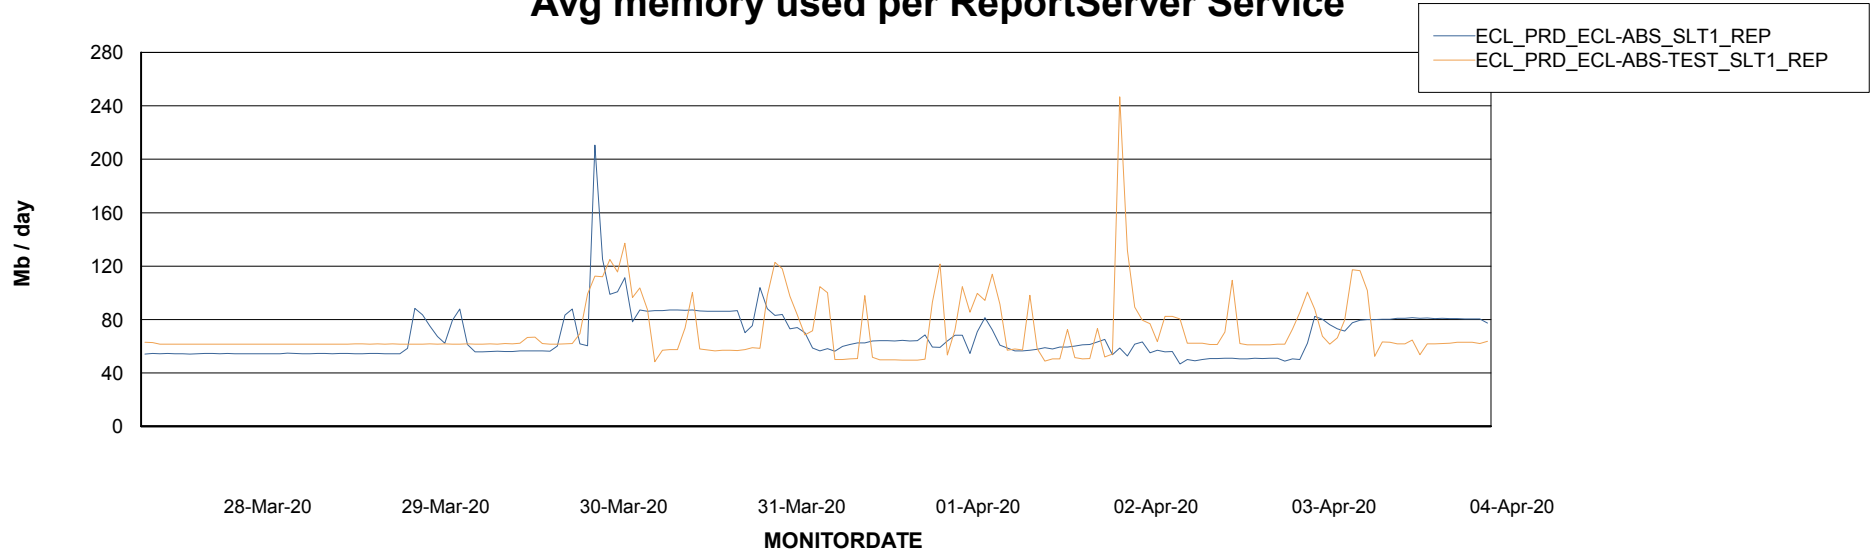

Avg memory used per ABS Server Service

Avg users per day per ABS server

Weekly SLA Customer Report

Customer ECL Production
Database ID 77

ABSSolute Application ReportServer Services

Avg memory used per ReportServer Service