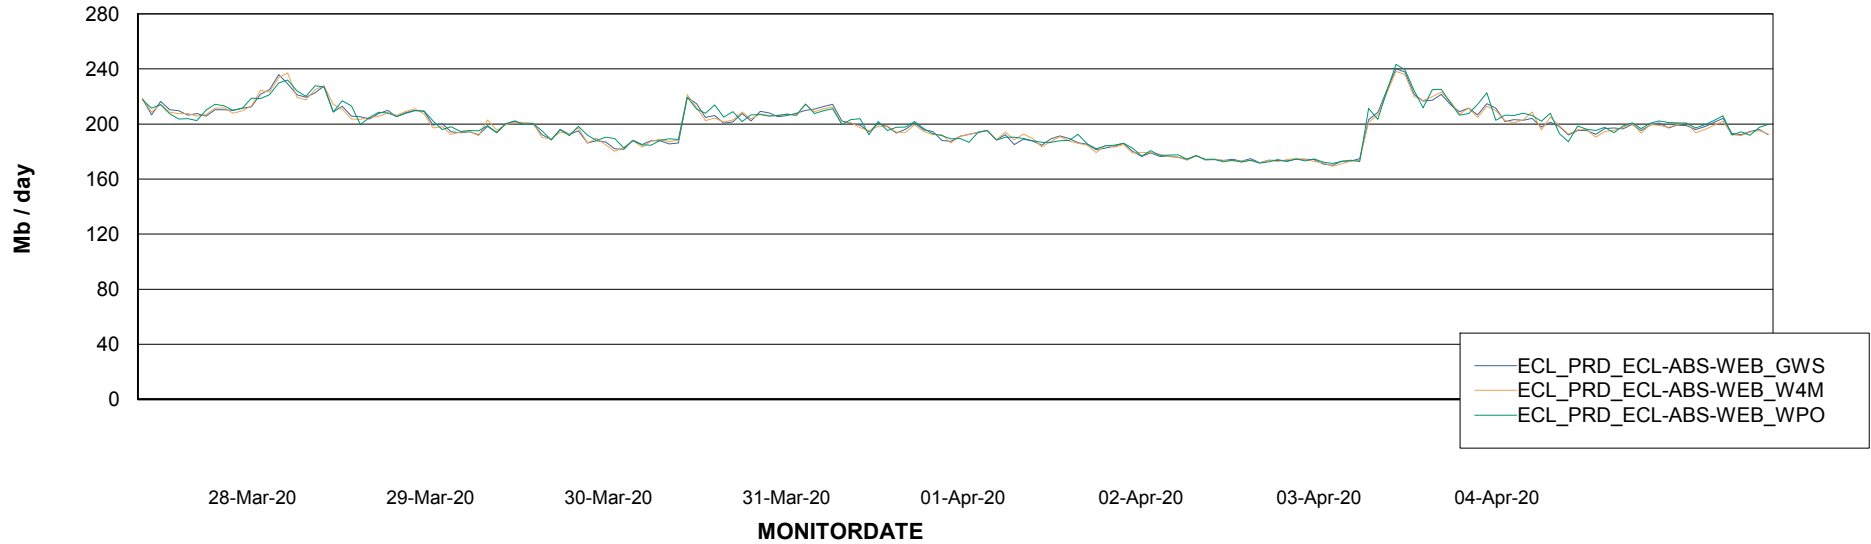

ABSolute Web Component Services

Avg memory used per ABS Web component