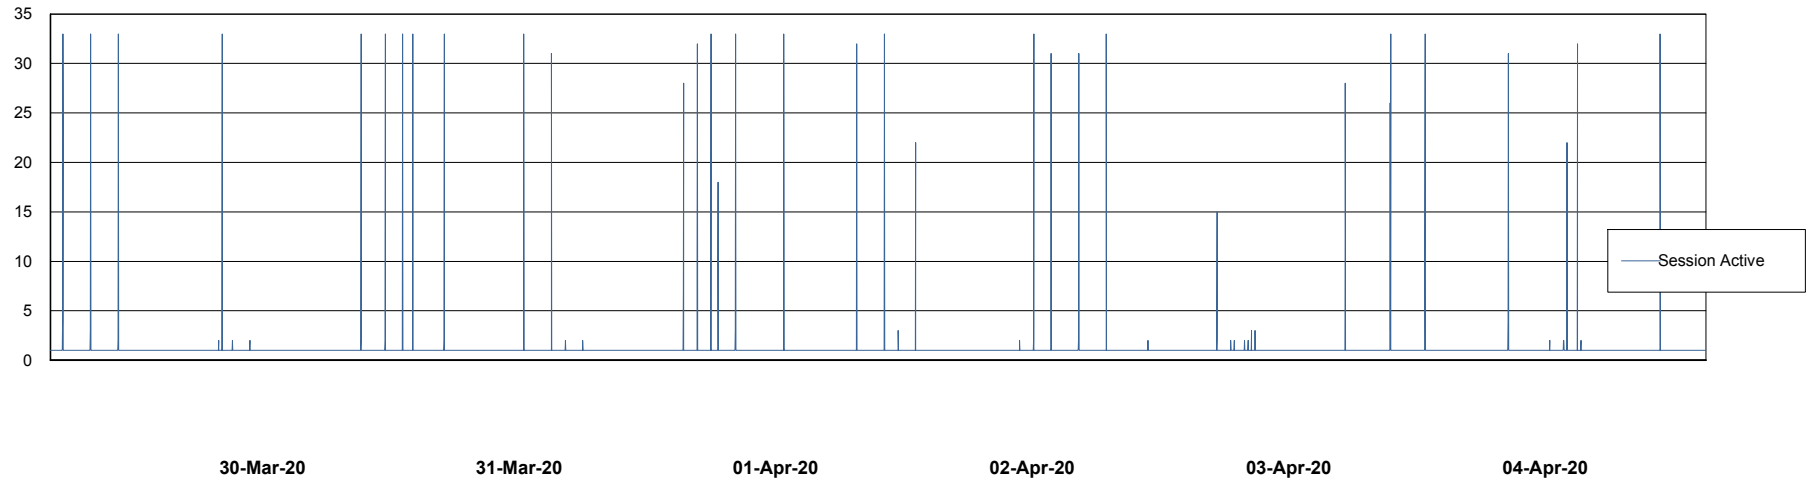

Weekly SLA Customer Report

Customer ECL Production
Database ID 77

Database Performance ECLDB_Production

Weekly SLA Customer Report

Customer ECL Production
Database ID 77

Database Performance ECLDB_Standby

Weekly SLA Customer Report