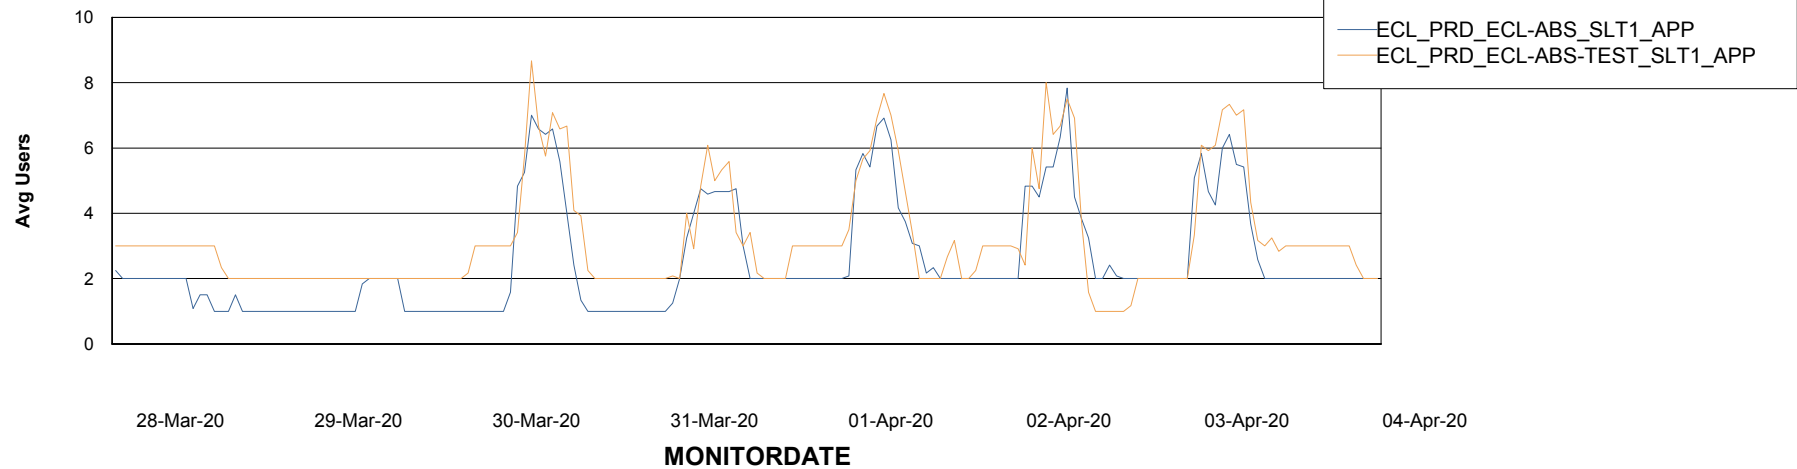

Avg users per day per ABS server