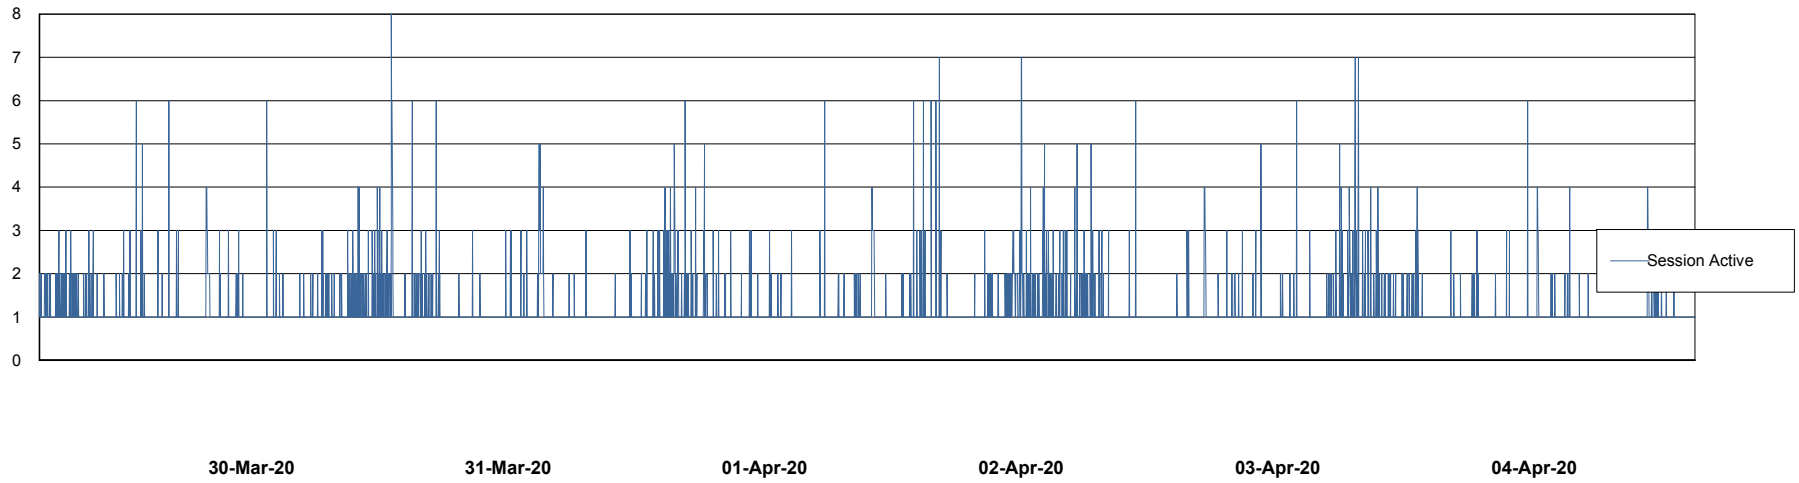

Weekly SLA Customer Report

Customer ECL Production
Database ID 77

Harddisk Usage ECL_PRD_ECL-ABS-WEB

	Free disk space on c: (%)	Total disk space on c: (Gb)
04-Apr-20	79	127
03-Apr-20	79	127
02-Apr-20	79	127
01-Apr-20	79	127
31-Mar-20	79	127
30-Mar-20	79	127
29-Mar-20	79	127

Weekly SLA Customer Report

Customer ECL Production
Database ID 77

Database Performance ECLDB_Production

Weekly SLA Customer Report

Customer ECL Production
Database ID 77

Database Performance ECLDB_Standby

Weekly SLA Customer Report