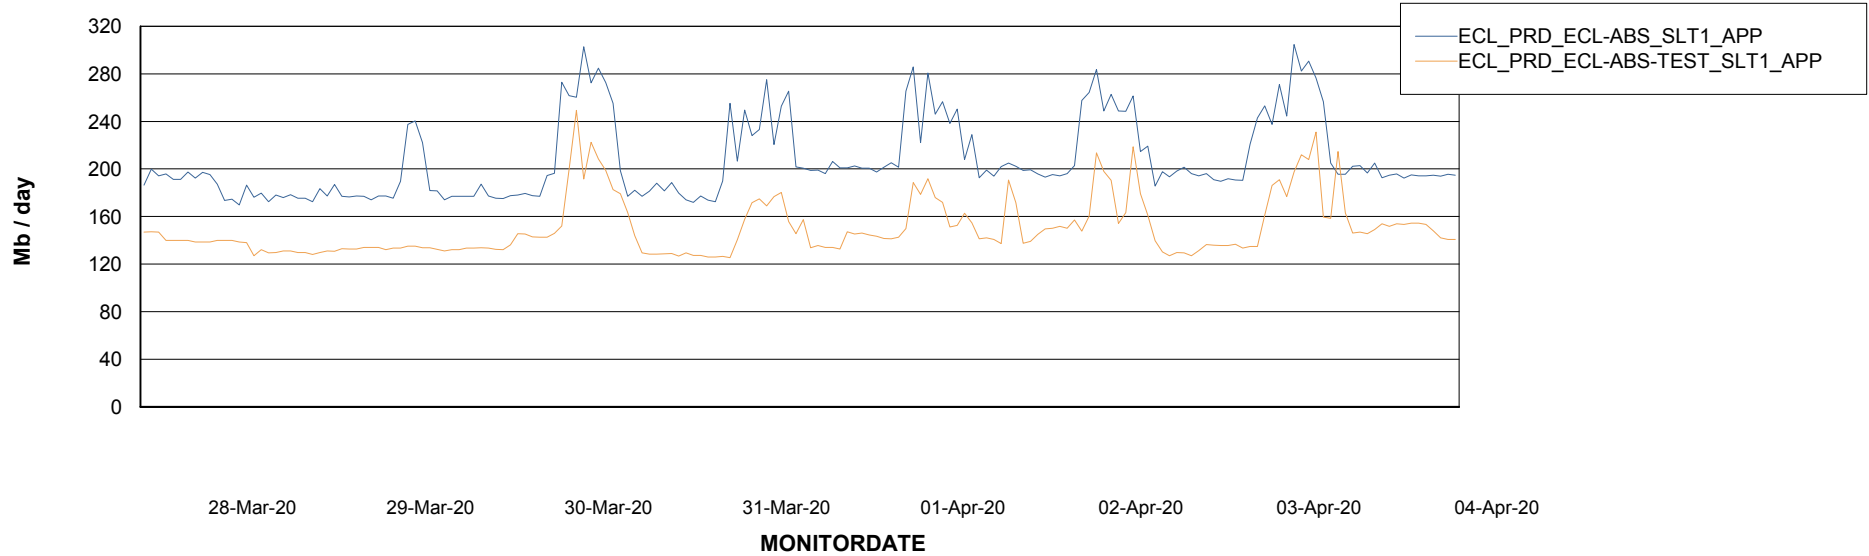

ABSSolute Application Server Services

Avg memory used per ABS Server Service