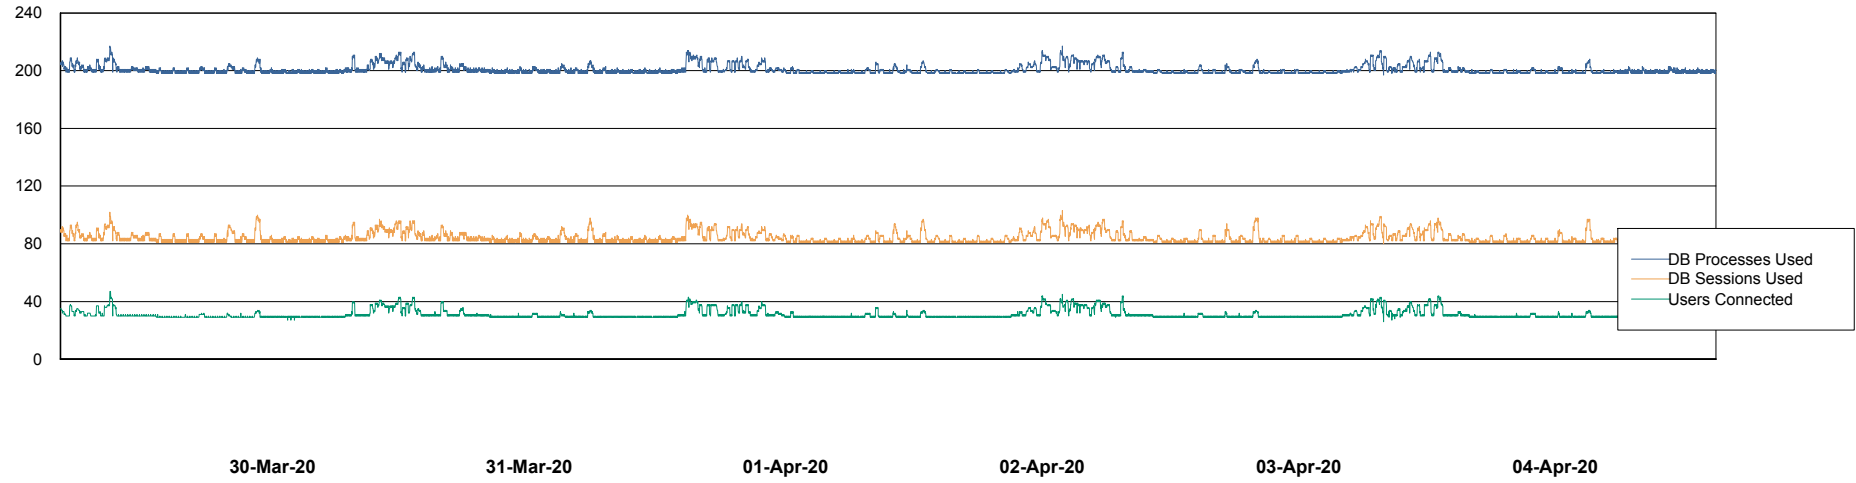

Weekly SLA Customer Report

Customer ECL Production
Database ID 77

Database Performance ECLDB_Production

Weekly SLA Customer Report

Customer ECL Production
Database ID 77

Database Performance ECLDB_Standby

Weekly SLA Customer Report