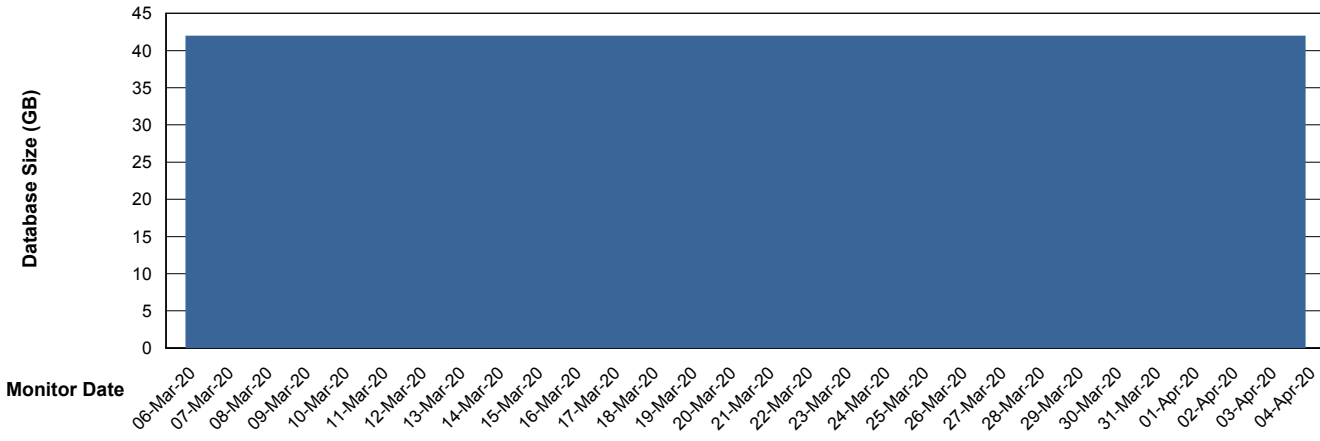

Weekly SLA Customer Report

Customer ECL Production
Database ID 77

Database Performance ECLDB_Production

Weekly SLA Customer Report

Customer ECL Production
Database ID 77

Database Performance ECLDB_Standby

Weekly SLA Customer Report

Customer ECL Production
 Database ID 77

DATABASE SIZE ECLDB_Production

Database growth over last month

Database Tablespace ECLDB_Production

Date	Tablespace Name	Filesize (Gb)	Usedsize (Gb)	Percentage free
04-Apr-20	ABSDATA	46	38	17
	INDX	8	2	75
03-Apr-20	ABSDATA	46	38	17
	INDX	8	2	75
02-Apr-20	ABSDATA	46	38	17
	INDX	8	2	75
01-Apr-20	ABSDATA	46	38	17
	INDX	8	2	75
31-Mar-20	ABSDATA	46	38	17
	INDX	8	2	75
30-Mar-20	ABSDATA	46	38	17
	INDX	8	2	75
29-Mar-20	ABSDATA	46	38	17
	INDX	8	2	75