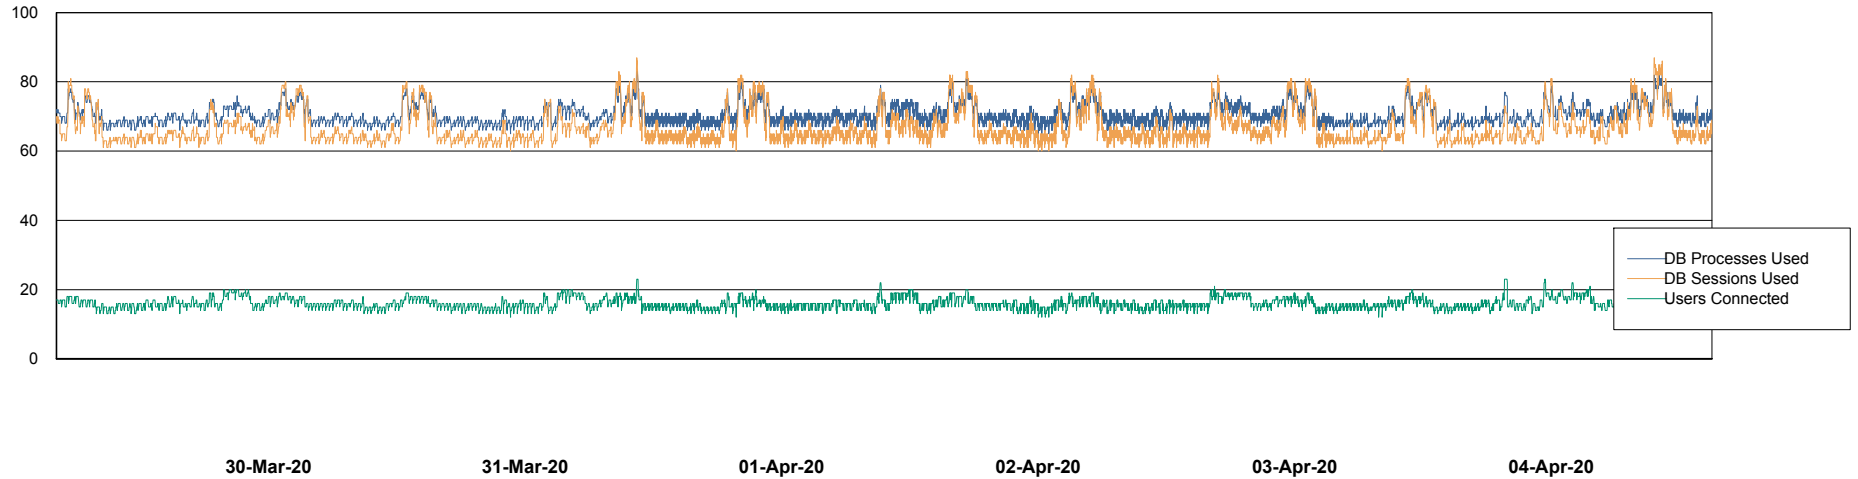

Database Performance BGGDB_BI