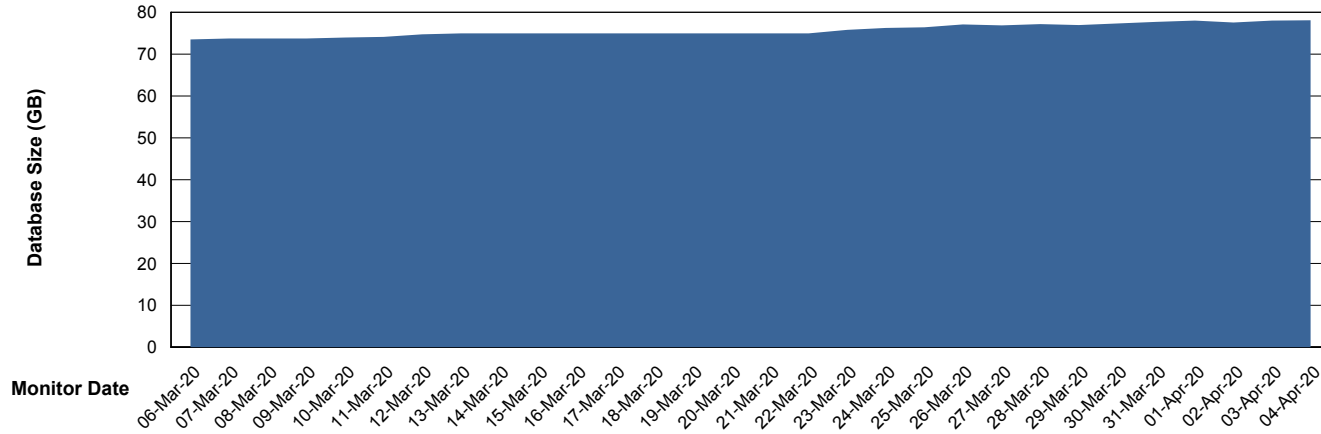

Weekly SLA Customer Report

Customer BGG_Production
Database ID 58

Database Performance BGGDB_BI

Weekly SLA Customer Report

Customer BGG_Production
Database ID 58

Database Performance BGGDB_Production

Weekly SLA Customer Report

Customer BGG_Production
Database ID 58

Database Performance BGGDB_Standby

Weekly SLA Customer Report

Customer BGG_Production
Database ID 58

DATABASE SIZE BGGDB_BI

Database growth over last month

DATABASE SIZE BGGDB_Production

Database growth over last month

Weekly SLA Customer Report

Customer BGG_Production
 Database ID 58

Database Tablespace BGGDB_BI

Date	Tablespace Name	Filesize (Gb)	Usedsize (Gb)	Percentage free
04-Apr-20	ABSDATA	42	37	12
	INDX	48	40	17
03-Apr-20	ABSDATA	42	37	12
	INDX	48	40	17
02-Apr-20	ABSDATA	42	37	12
	INDX	48	39	19
01-Apr-20	ABSDATA	42	37	12
	INDX	48	39	19
31-Mar-20	ABSDATA	42	37	12
	INDX	48	39	19
30-Mar-20	ABSDATA	42	37	12
	INDX	48	39	19
29-Mar-20	ABSDATA	42	37	12
	INDX	48	39	19