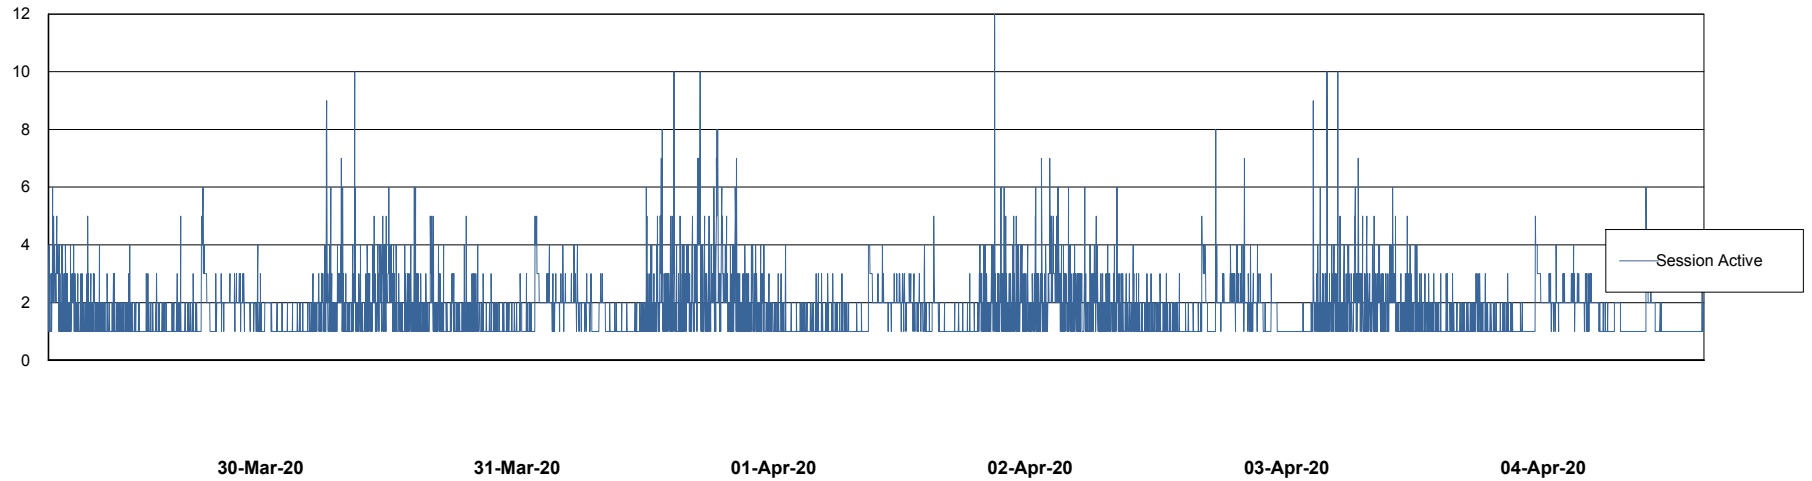

Weekly SLA Customer Report

Customer BGG_Production
Database ID 58

Database Performance BGGDB_BI

Weekly SLA Customer Report

Customer BGG_Production
Database ID 58

Database Performance BGGDB_Production

Weekly SLA Customer Report