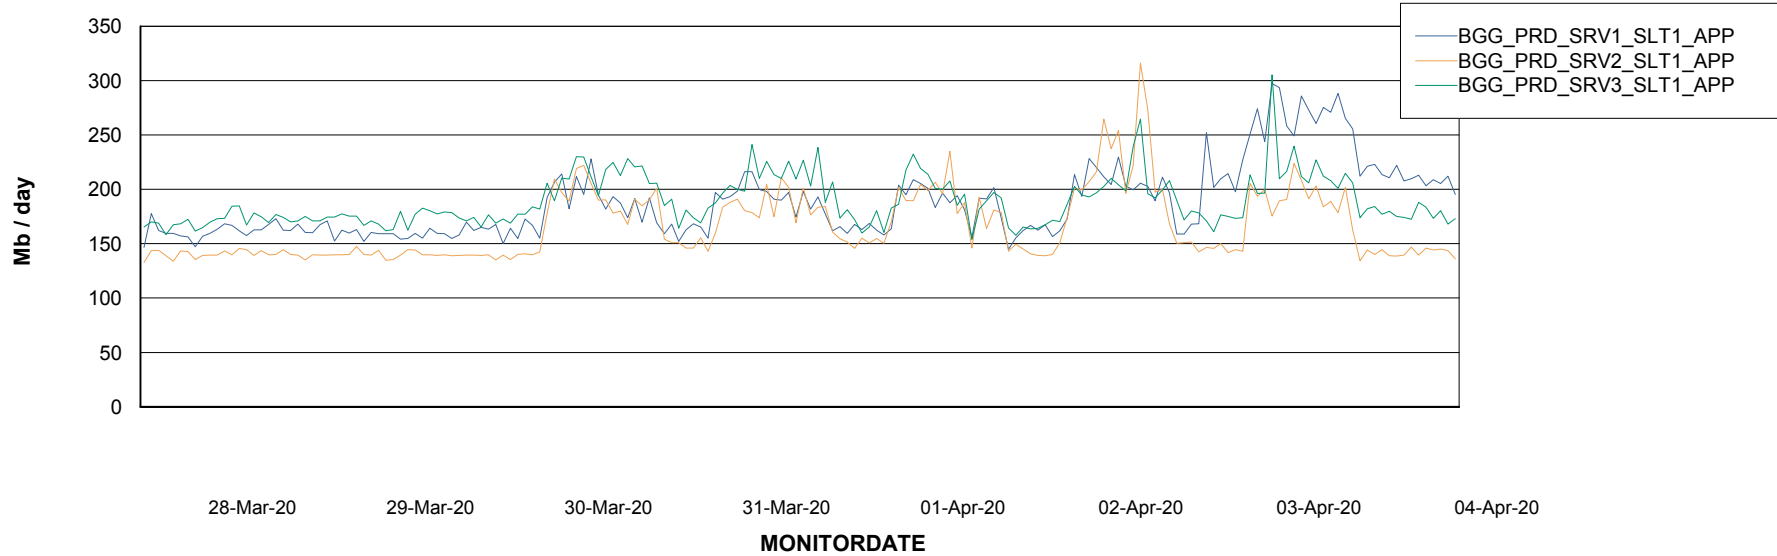

ABSSolute Application Server Services

Avg memory used per ABS Server Service