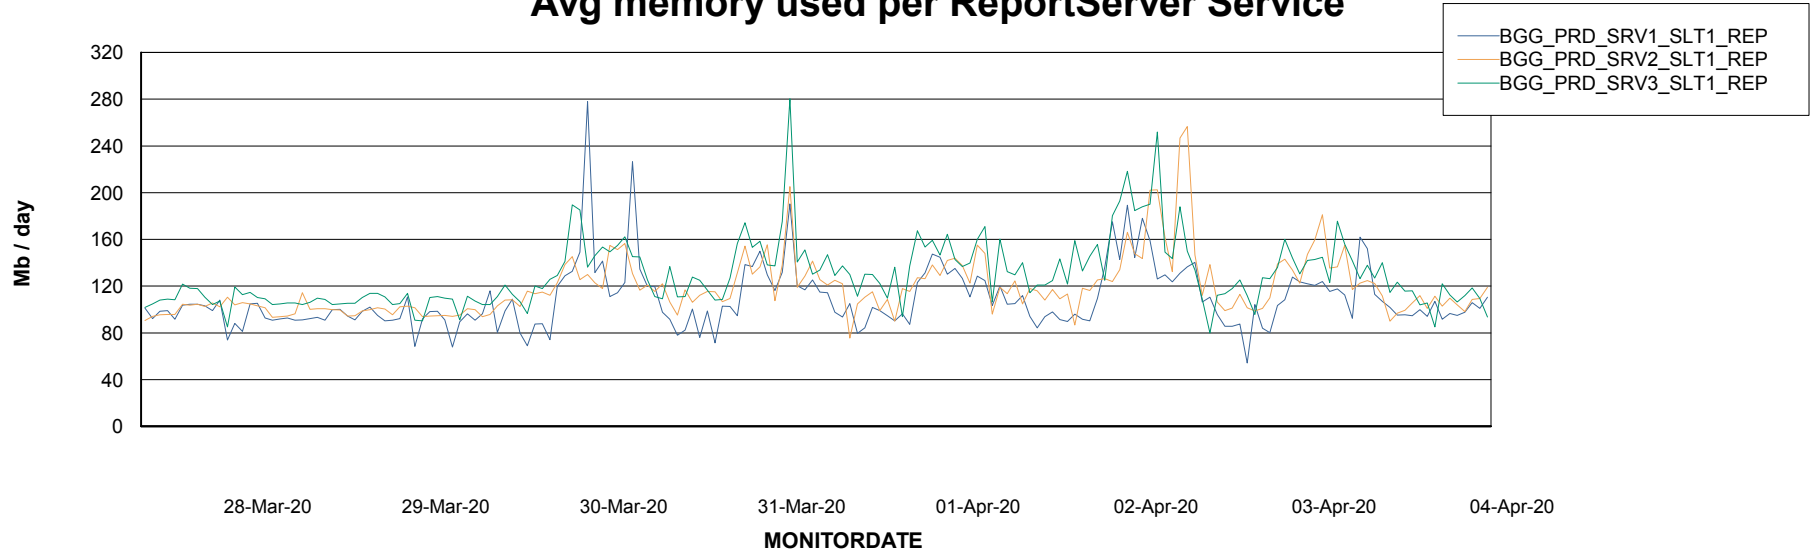

Avg memory used per ABS Server Service

Avg users per day per ABS server

Weekly SLA Customer Report

Customer BGG_Production
Database ID 58

ABSSolute Application ReportServer Services

Avg memory used per ReportServer Service