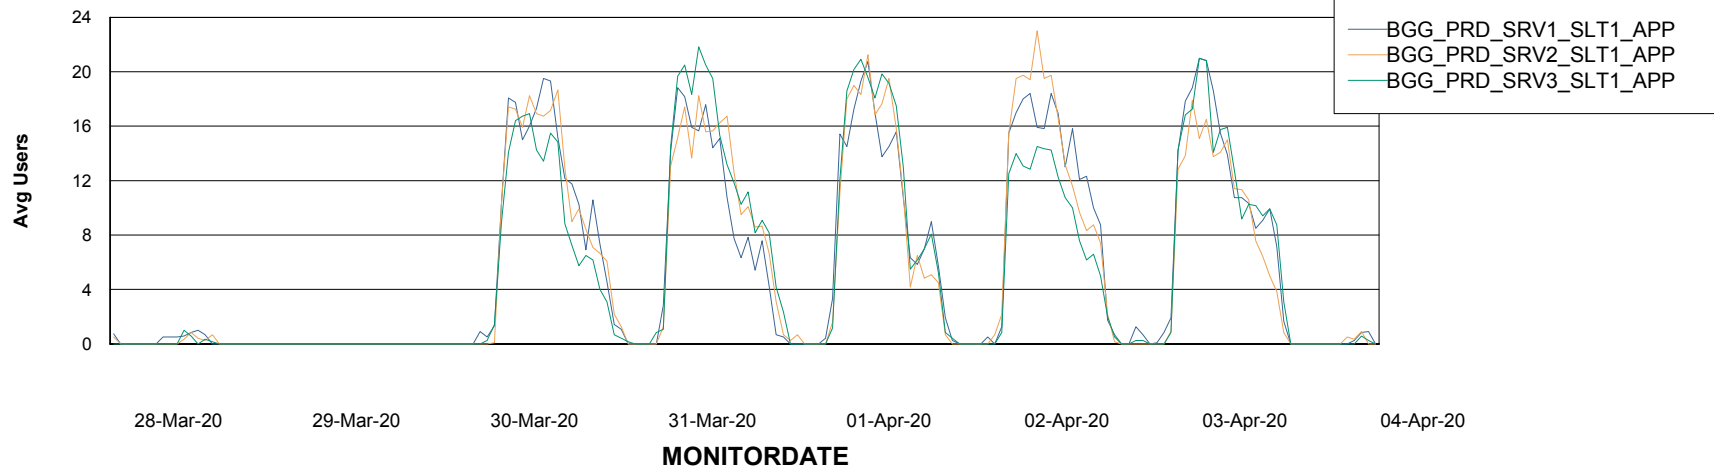

Avg users per day per ABS server