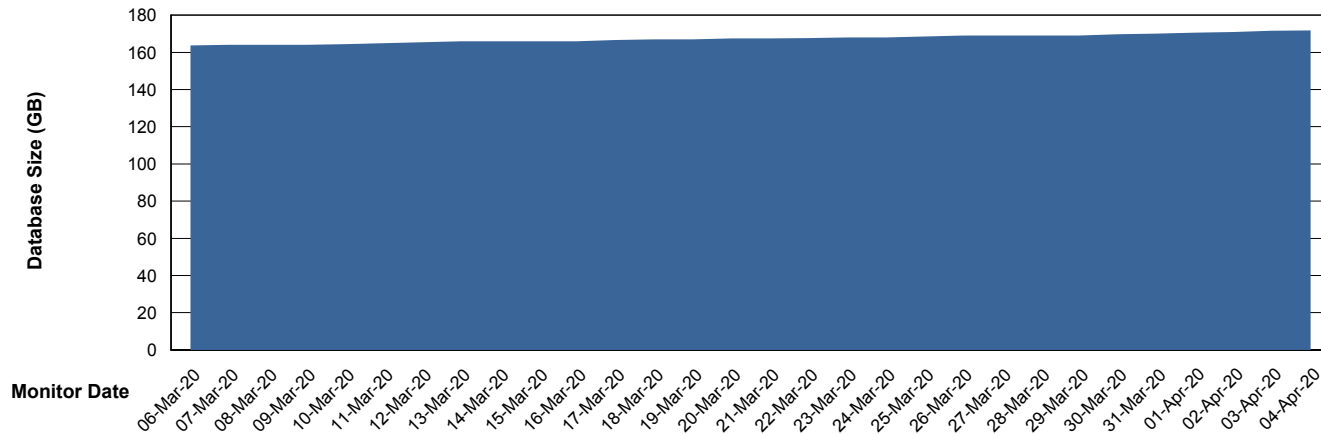

Customer BGG_Production
Database ID 58

Database Performance BGGDB_Standby

Weekly SLA Customer Report

Customer BGG_Production
Database ID 58

DATABASE SIZE BGGDB_BI

Database growth over last month

DATABASE SIZE BGGDB_Production

Database growth over last month

Weekly SLA Customer Report

Customer BGG_Production
 Database ID 58

Database Tablespace BGGDB_BI

Date	Tablespace Name	Filesize (Gb)	Usedsize (Gb)	Percentage free
04-Apr-20	ABSDATA	42	37	12
	INDX	48	40	17
03-Apr-20	ABSDATA	42	37	12
	INDX	48	40	17
02-Apr-20	ABSDATA	42	37	12
	INDX	48	39	19
01-Apr-20	ABSDATA	42	37	12
	INDX	48	39	19
31-Mar-20	ABSDATA	42	37	12
	INDX	48	39	19
30-Mar-20	ABSDATA	42	37	12
	INDX	48	39	19
29-Mar-20	ABSDATA	42	37	12
	INDX	48	39	19