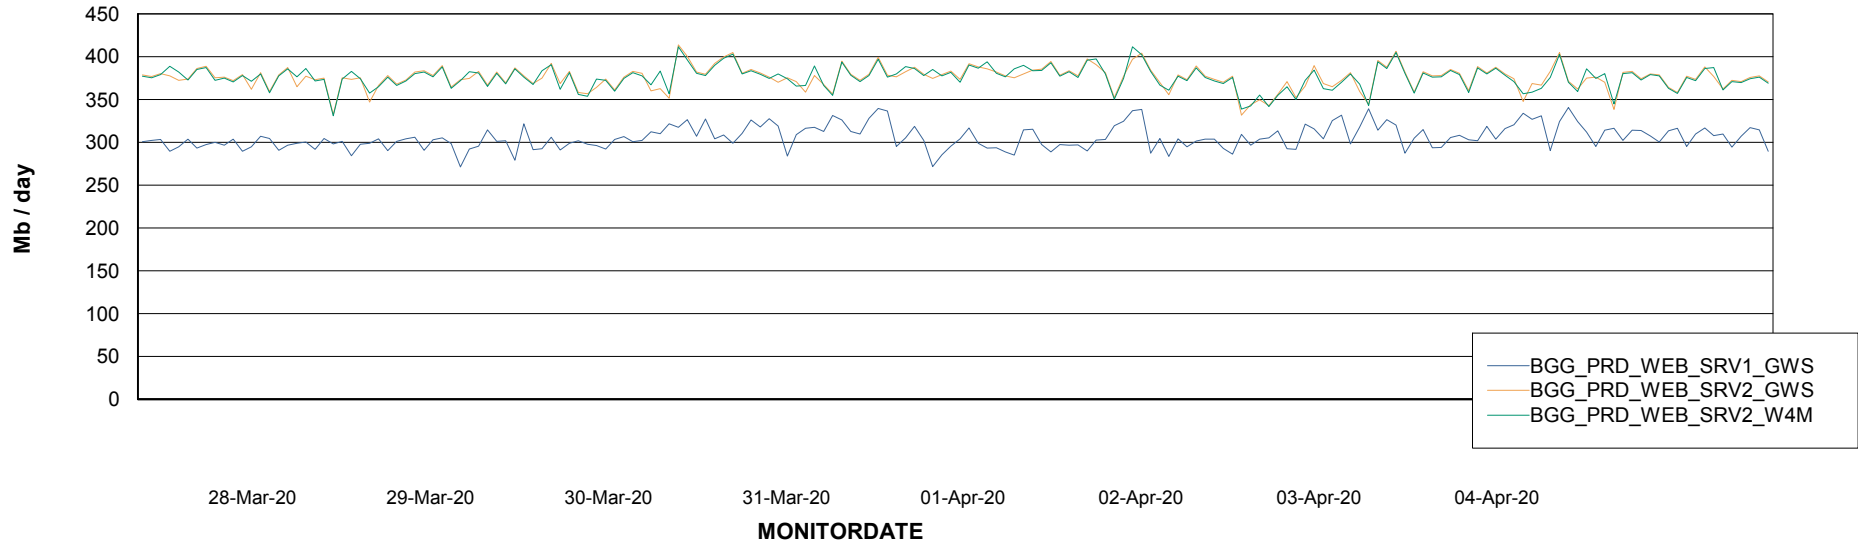

ABSolute Web Component Services

Avg memory used per ABS Web component