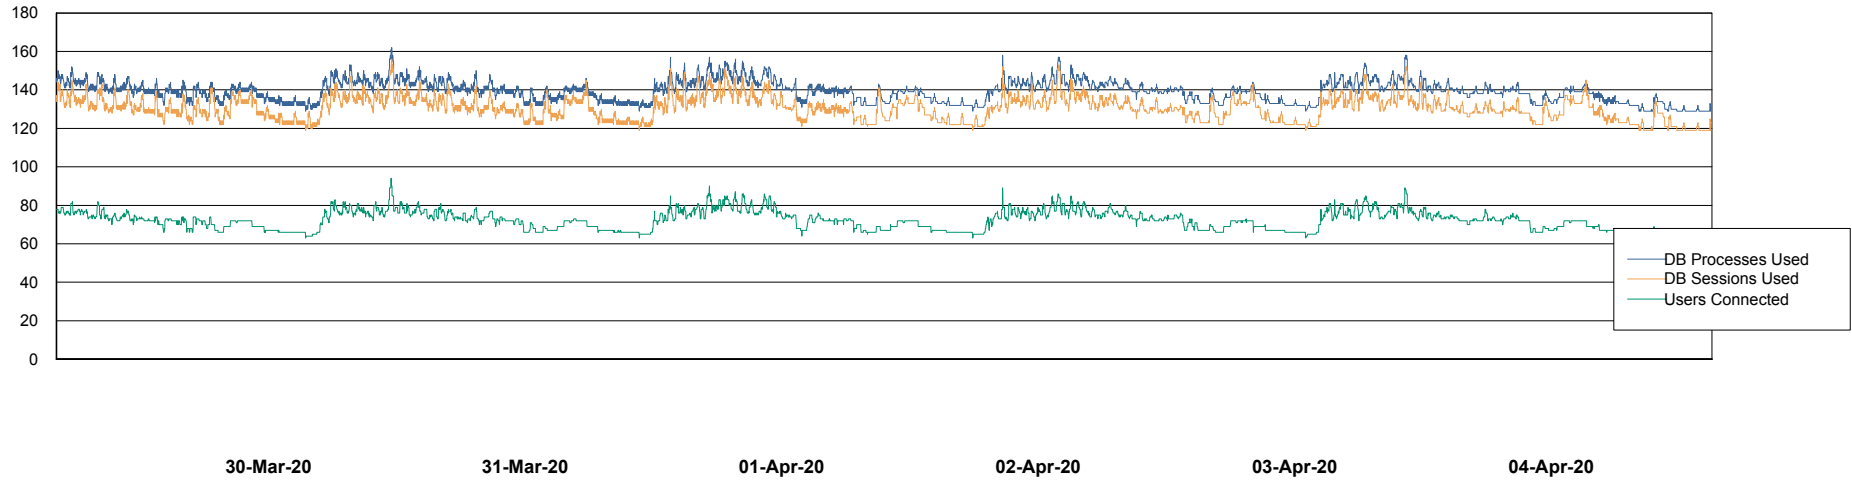

Weekly SLA Customer Report

Customer BGG_Production
Database ID 58

Database Performance BGGDB_BI

Weekly SLA Customer Report

Customer BGG_Production
Database ID 58

Database Performance BGGDB_Production

Weekly SLA Customer Report