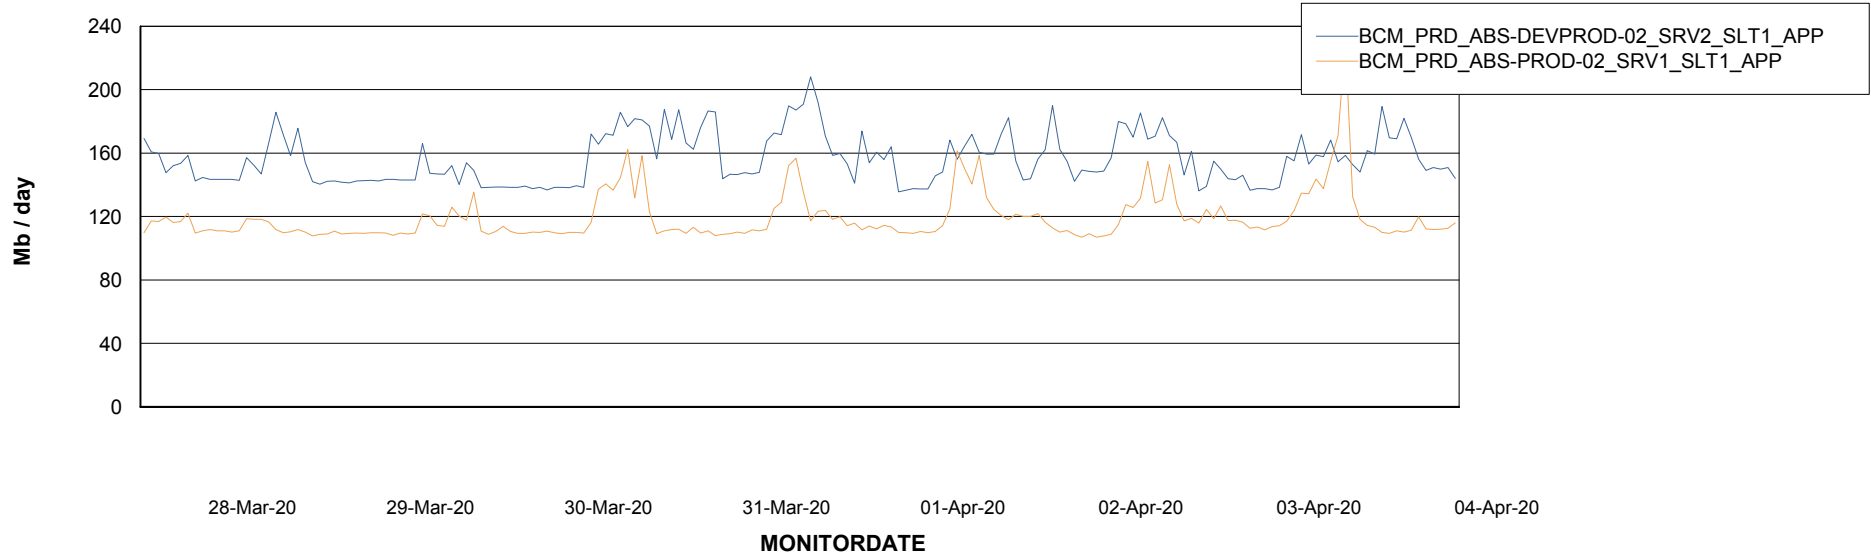

ABSSolute Application Server Services

Avg memory used per ABS Server Service