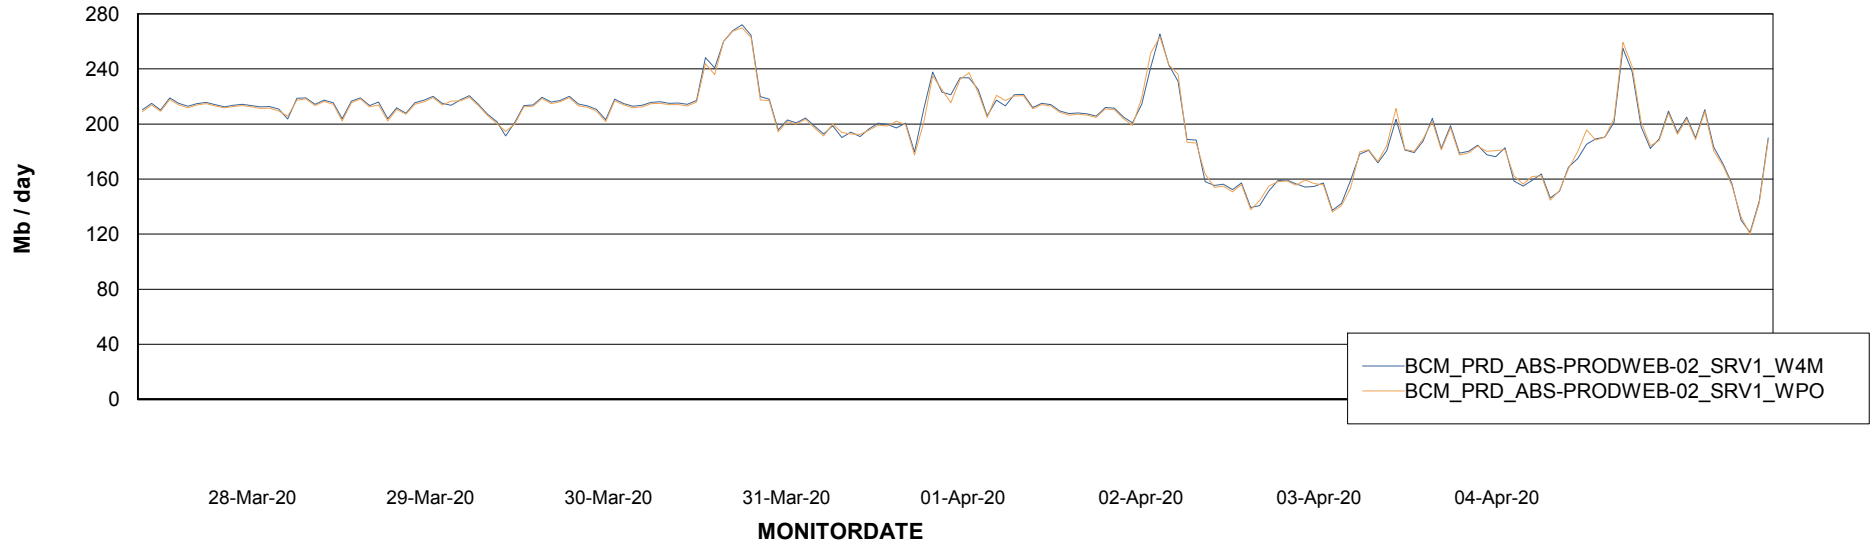

ABSSolute Web Component Services

Avg memory used per ABS Web component