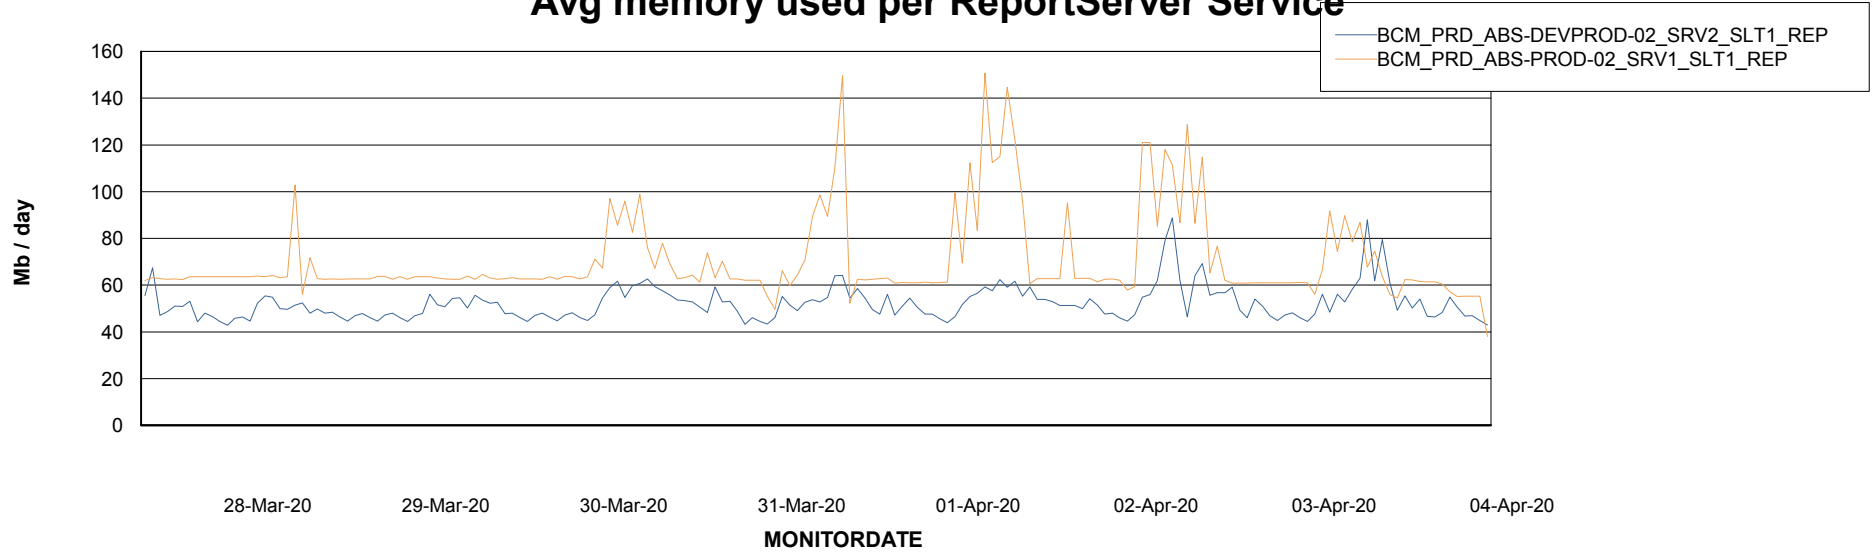

Avg memory used per ABS Server Service

Avg users per day per ABS server

Weekly SLA Customer Report

Customer BCM_Production
Database ID 81

ABSSolute Application ReportServer Services

Avg memory used per ReportServer Service