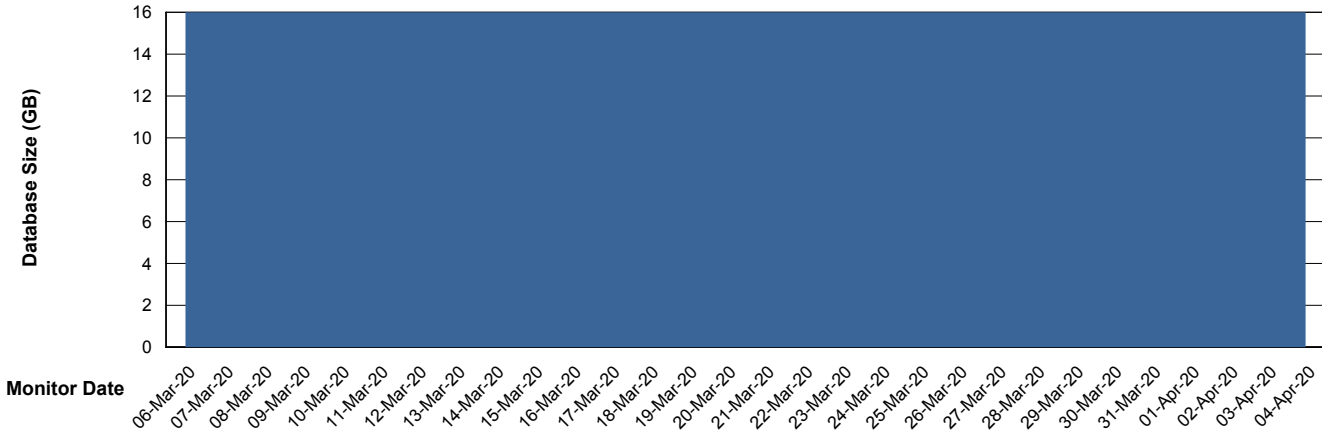

DATABASE SIZE BCMDB_ABS1 Production Database

Database growth over last month

Database Tablespace BCMDB_ABS1 Production Database

Date	Tablespace Name	Filesize (Gb)	Usedsize (Gb)	Percentage free
04-Apr-20	ABSDATA	5	4	20
	INDX	10	7	30
03-Apr-20	ABSDATA	5	4	20
	INDX	10	7	30
02-Apr-20	ABSDATA	5	4	20
	INDX	10	7	30
01-Apr-20	ABSDATA	5	4	20
	INDX	10	7	30
31-Mar-20	ABSDATA	5	4	20
	INDX	10	7	30
30-Mar-20	ABSDATA	5	4	20
	INDX	10	7	30
29-Mar-20	ABSDATA	5	4	20
	INDX	10	7	30