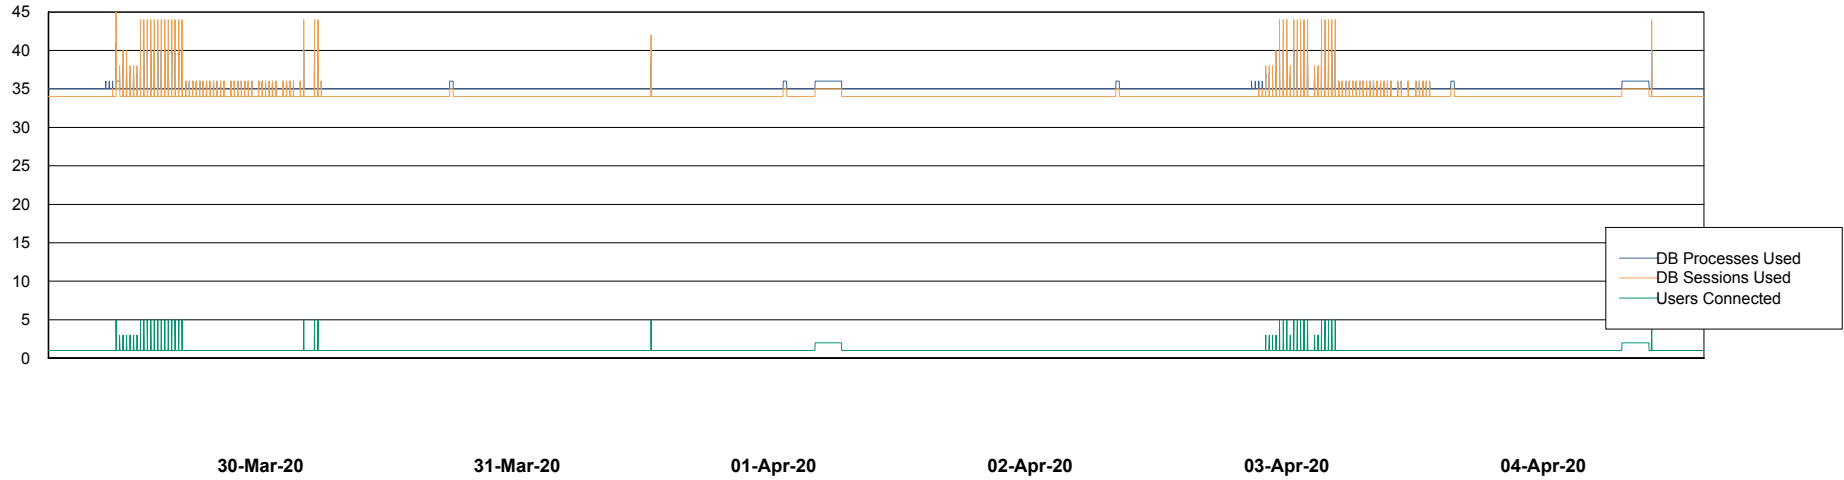

Weekly SLA Customer Report

Customer BCM_Production
Database ID 81

Database Performance BCMDB_ABS1 Production Database

Weekly SLA Customer Report

Customer BCM_Production
Database ID 81

Database Performance BCMDB_ABS1SB Standby Database