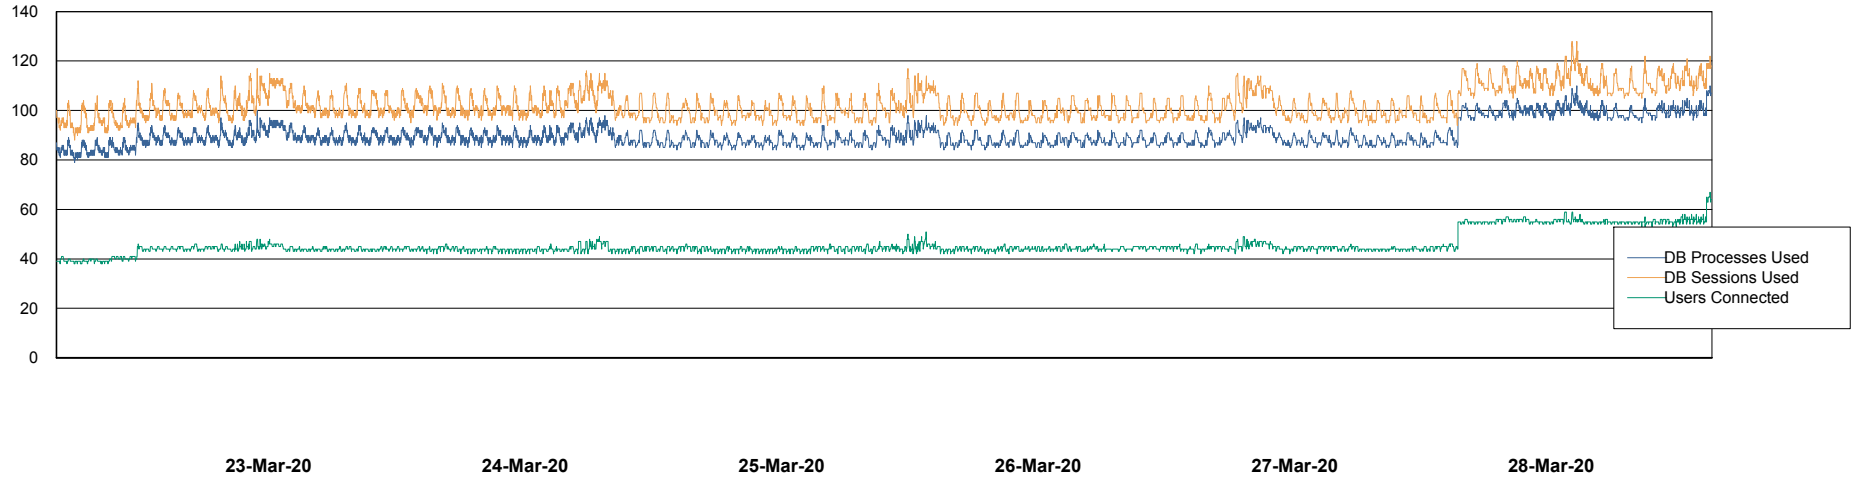

Database Performance VOSBIDB_Production

DB Processes Max 300
DB Sessions Max 472