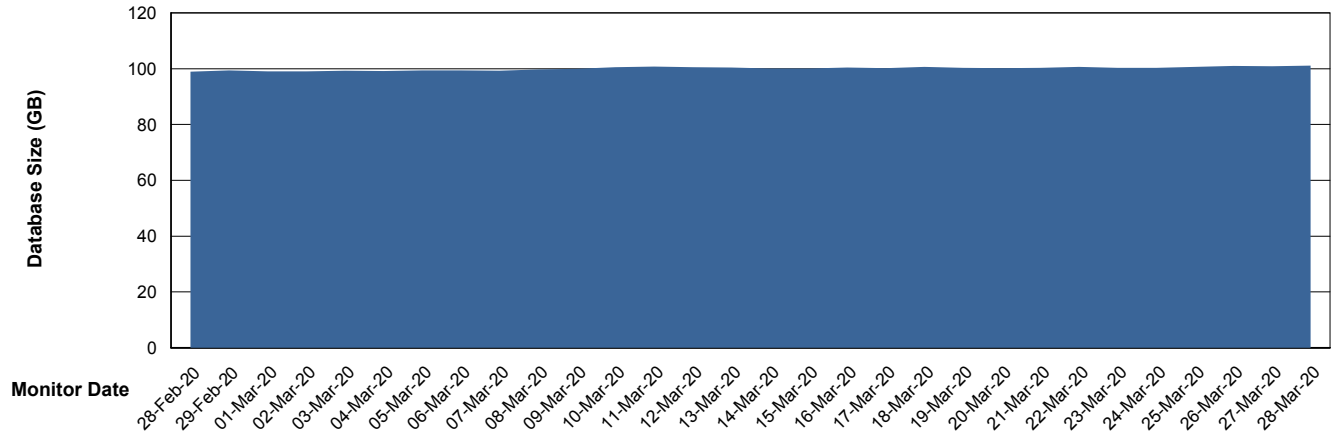

Database Performance VOSDB_Production

DB Processes Max 500
DB Sessions Max 772

Weekly SLA Customer Report

Customer VOS_Production
Database ID 68

Database Performance VOSDB_Standby

DB Processes Max 300
DB Sessions Max 472

Weekly SLA Customer Report

Customer VOS_Production
Database ID 68

DATABASE SIZE VOSBIDB_Production

Database growth over last month

DATABASE SIZE VOSDB_Production

Database growth over last month

Weekly SLA Customer Report