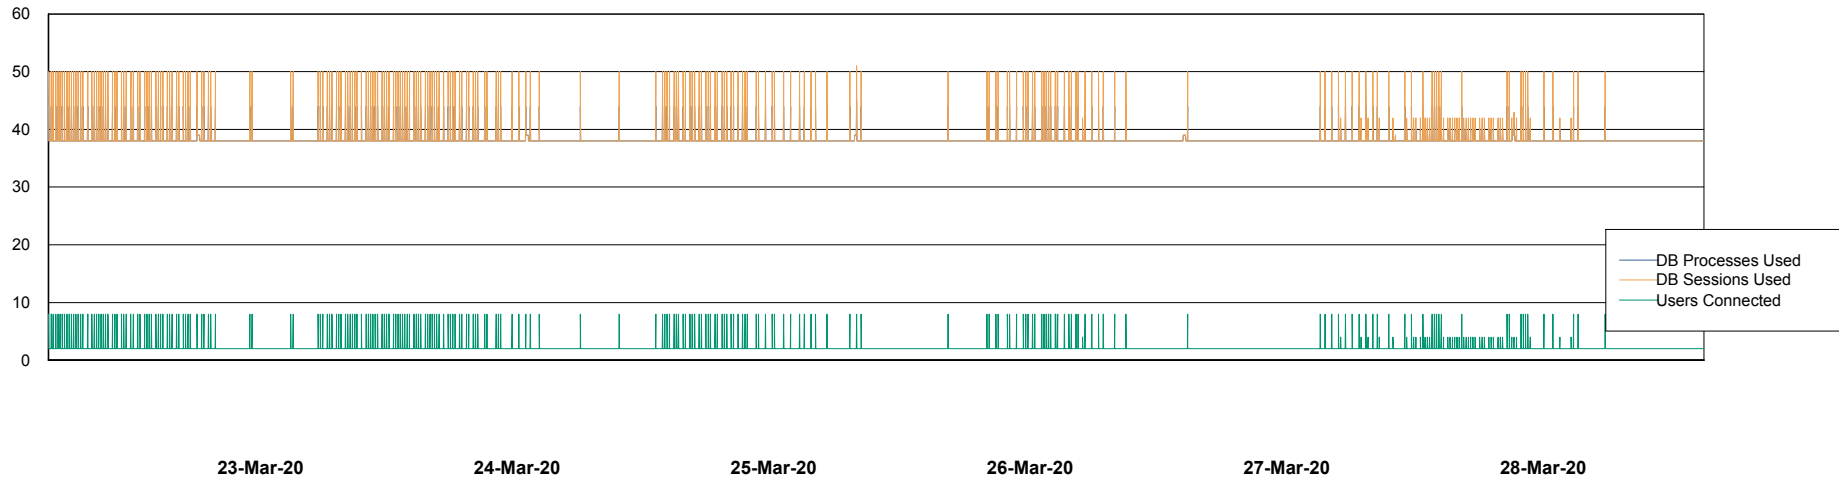

Database Performance VOSDB_Production

DB Processes Max 500
DB Sessions Max 772

Weekly SLA Customer Report

Customer VOS_Production
Database ID 68

Database Performance VOSDB_Standby

DB Processes Max 300
DB Sessions Max 472