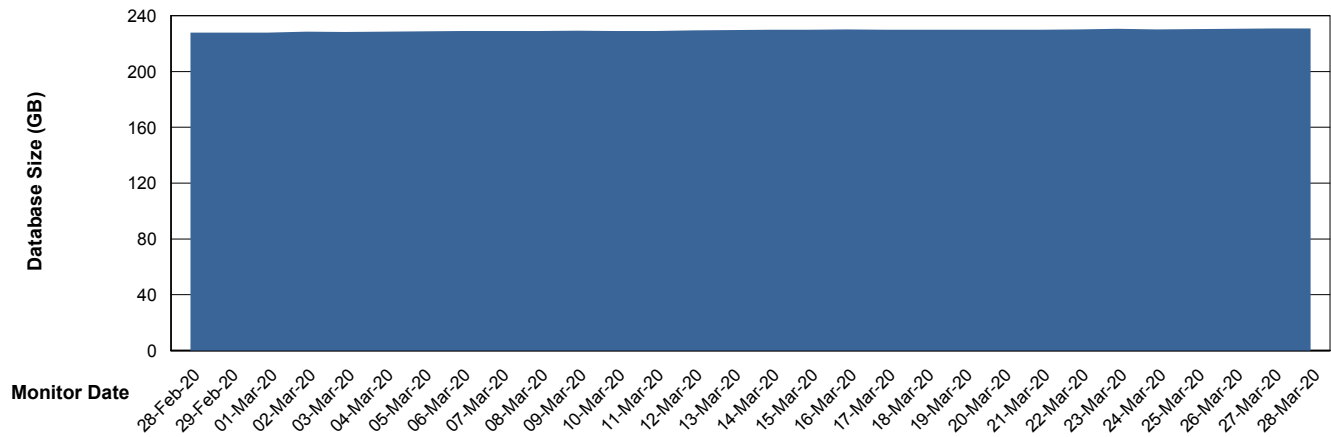

Weekly SLA Customer Report

Customer VOS_Production
Database ID 68

DATABASE SIZE VOSBIDB_Production

Database growth over last month

DATABASE SIZE VOSDB_Production

Database growth over last month

Weekly SLA Customer Report