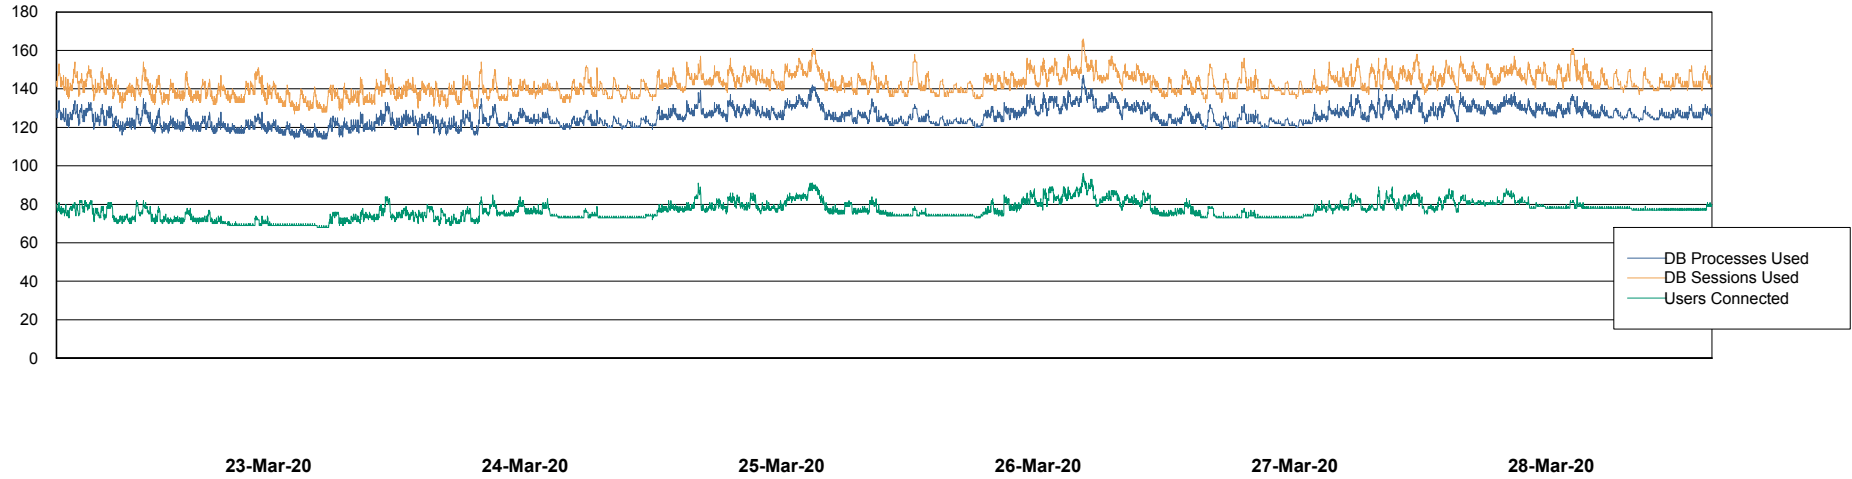

Database Performance VOSDB_Production

DB Processes Max 500
DB Sessions Max 772