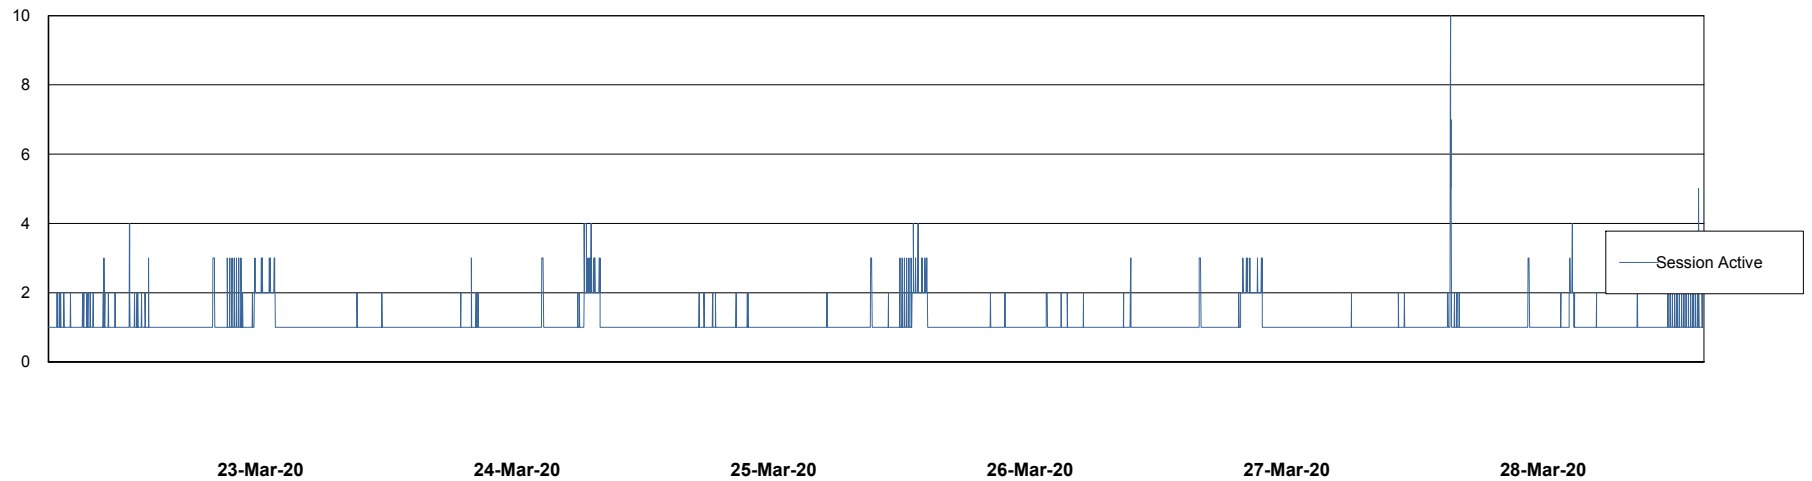

Harddisk Usage VOS_ABSWEB2

	Free disk space on / (%)	Total disk space on / (Gb)	Used disk space on / (Gb)	Total disk space on /home (Gb)	Used disk space on /home (Gb)	Free disk space on /opt (%)	Total disk space on /opt (Gb)	Used disk space on /opt (Gb)	Total disk space on /tmp (Gb)	Used disk space on /tmp (Gb)
28-Mar-20	79	50	10	50	10	79	50	10	50	10
27-Mar-20	79	50	10	50	10	79	50	10	50	10
26-Mar-20	79	50	10	50	10	79	50	10	50	10
25-Mar-20	79	50	10	50	10	79	50	10	50	10
24-Mar-20	79	50	10	50	10	79	50	10	50	10
23-Mar-20	80	50	10	50	10	80	50	10	50	10
22-Mar-20	80	50	10	50	10	80	50	10	50	10

Weekly SLA Customer Report

Customer VOS_Production
Database ID 68

Database Performance VOSBIDB_Production

DB Processes Max 300
DB Sessions Max 472

Weekly SLA Customer Report

Customer VOS_Production
Database ID 68