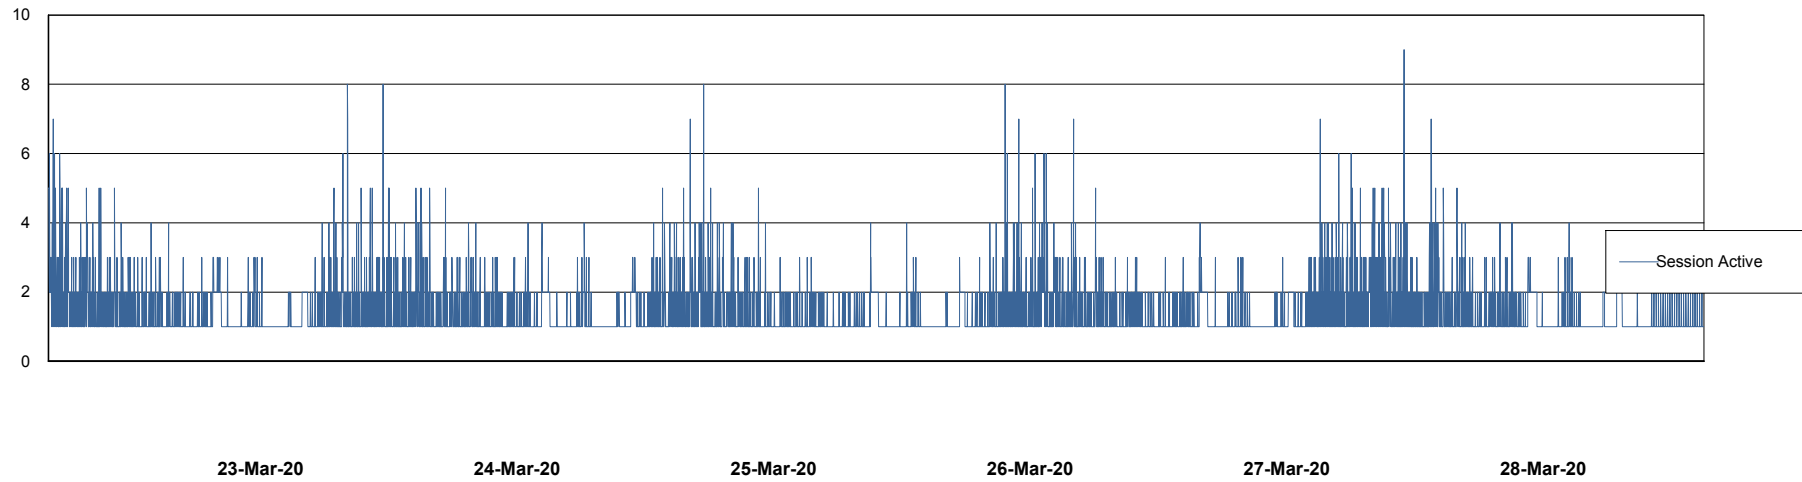

Database Performance VOSDB_Production

DB Processes Max 500
DB Sessions Max 772