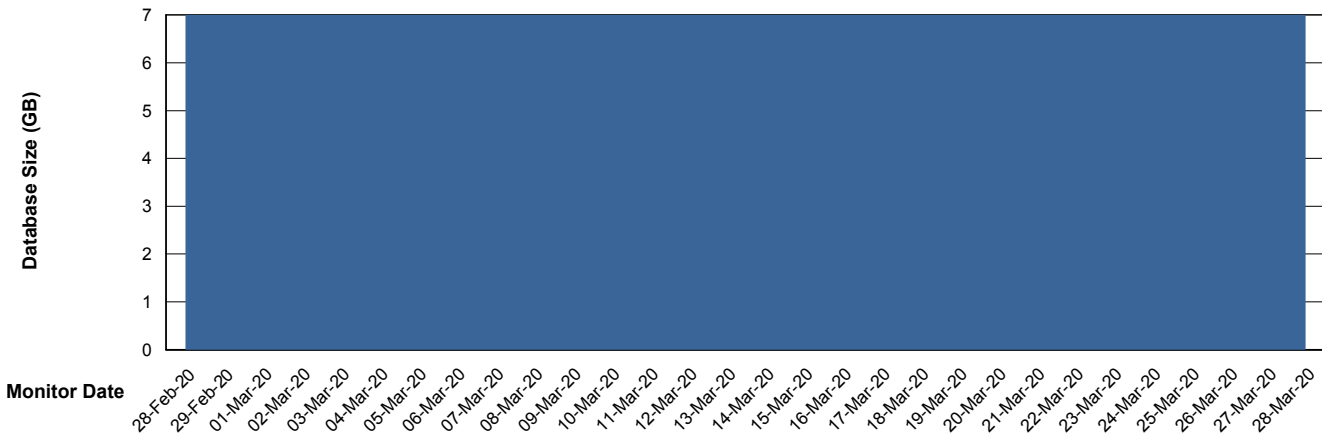

Weekly SLA Customer Report

Customer STX_Production
Database ID 71

Database Performance STXDB_Production

DB Processes Max 150
DB Sessions Max 248

Weekly SLA Customer Report

Customer STX_Production
 Database ID 71

DATABASE SIZE STXDB_Production

Database growth over last month

Database Tablespace STXDB_Production

Date	Tablespace Name	Filesize (Gb)	Usedsize (Gb)	Percentage free
28-Mar-20	ABSDATA	8	6	25
	INDX	1	0	100
27-Mar-20	ABSDATA	8	6	25
	INDX	1	0	100
26-Mar-20	ABSDATA	8	6	25
	INDX	1	0	100
25-Mar-20	ABSDATA	8	6	25
	INDX	1	0	100
24-Mar-20	ABSDATA	8	6	25
	INDX	1	0	100
23-Mar-20	ABSDATA	8	6	25
	INDX	1	0	100
22-Mar-20	ABSDATA	8	6	25
	INDX	1	0	100