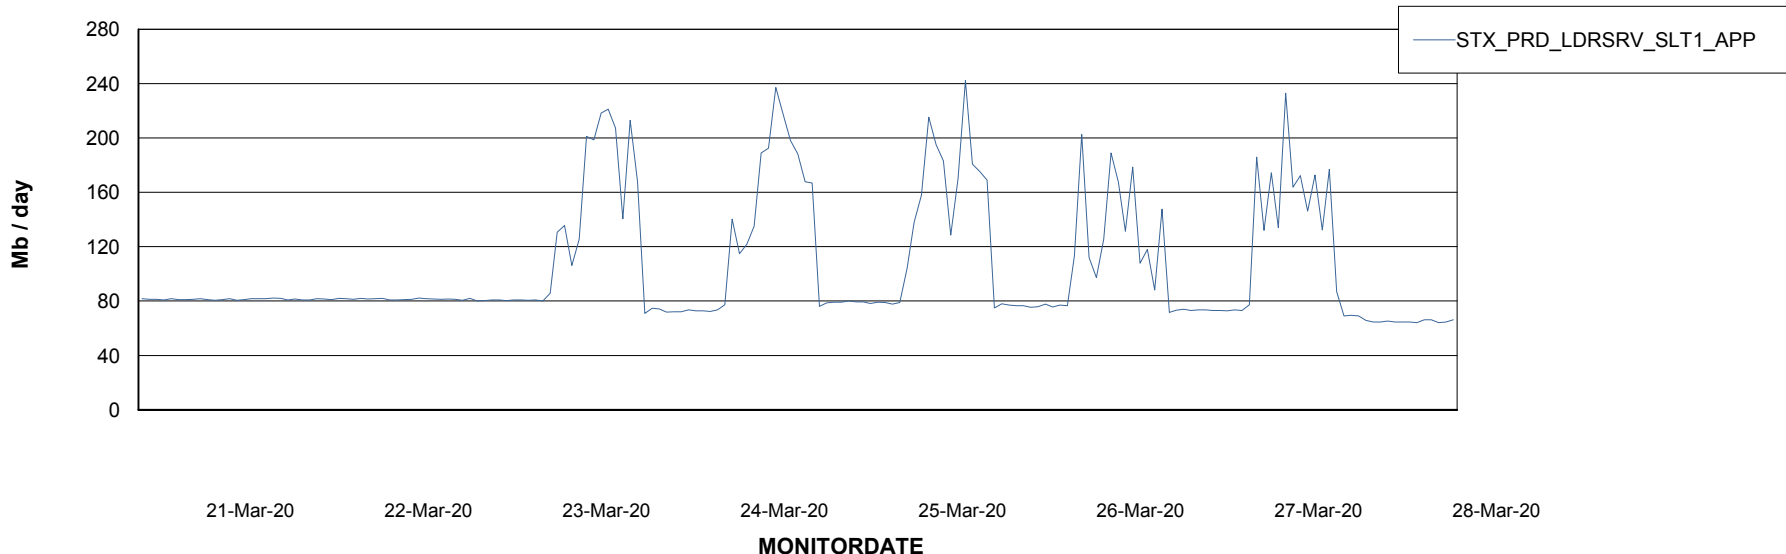

DATABASE SIZE STXDB_Production

Database growth over last month

Database Tablespace STXDB_Production

Date	Tablespace Name	Filesize (Gb)	Usedsize (Gb)	Percentage free
28-Mar-20	ABSDATA	8	6	25
	INDX	1	0	100
27-Mar-20	ABSDATA	8	6	25
	INDX	1	0	100
26-Mar-20	ABSDATA	8	6	25
	INDX	1	0	100
25-Mar-20	ABSDATA	8	6	25
	INDX	1	0	100
24-Mar-20	ABSDATA	8	6	25
	INDX	1	0	100
23-Mar-20	ABSDATA	8	6	25
	INDX	1	0	100
22-Mar-20	ABSDATA	8	6	25
	INDX	1	0	100

Weekly SLA Customer Report

Customer STX_Production
Database ID 71

ABSSolute Application Server Services

Avg memory used per ABS Server Service

Avg users per day per ABS server

Weekly SLA Customer Report

Customer STX_Production
Database ID 71