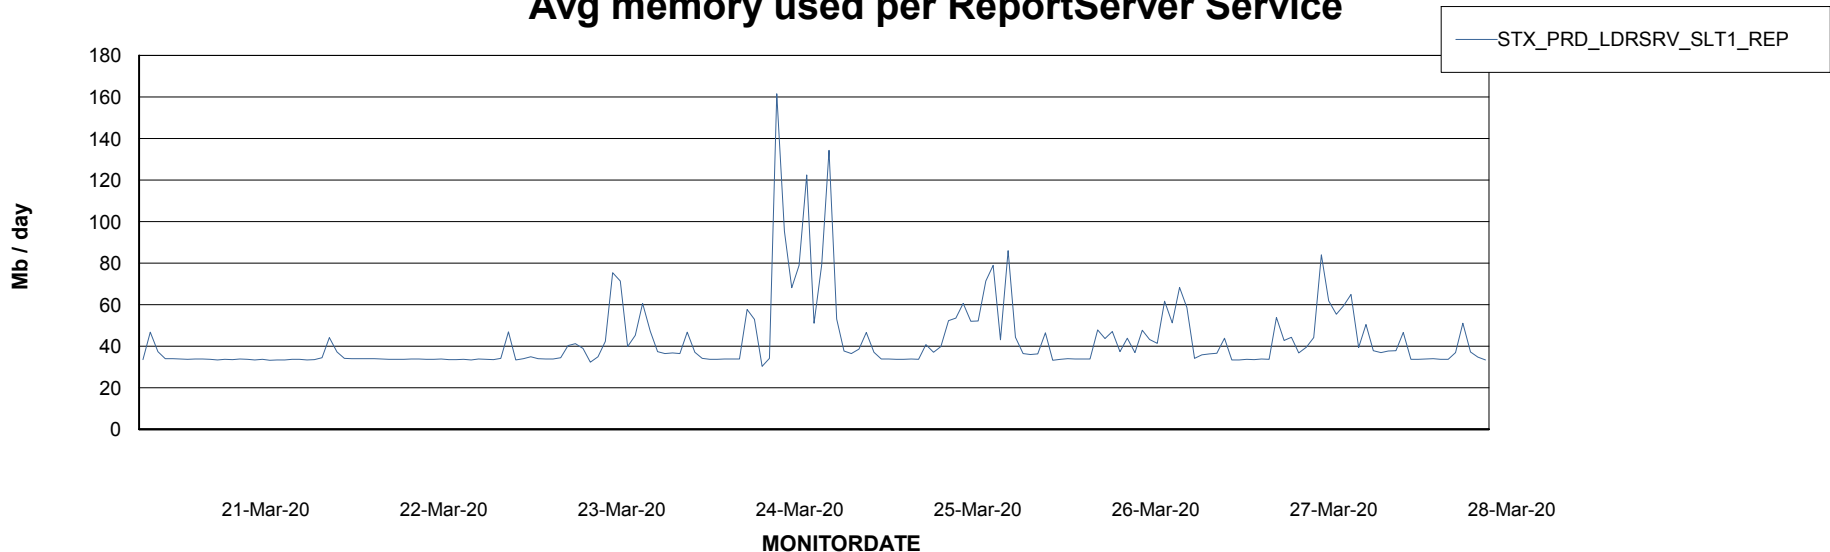

ABSSolute Application ReportServer Services

Avg memory used per ReportServer Service