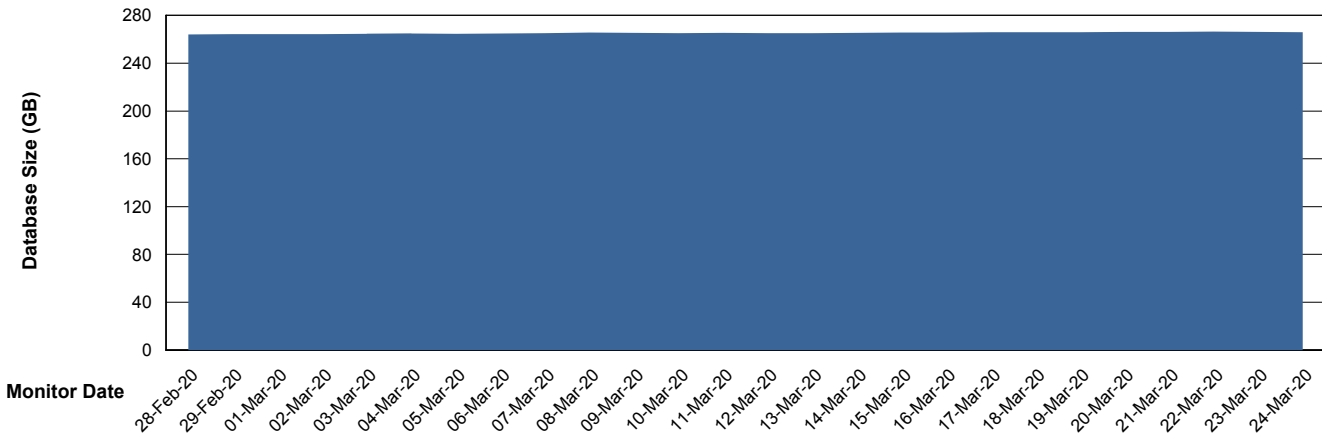

Customer STK_Production
Database ID 82

Database Performance STKDB_ABS1SB Standby Database

Weekly SLA Customer Report

Customer STK_Production
 Database ID 82

DATABASE SIZE STKDB_ABS1 Production Database

Database growth over last month

Database Tablespace STKDB_ABS1 Production Database

Date	Tablespace Name	Filesize (Gb)	Usedsize (Gb)	Percentage free
24-Mar-20	ABSDATA	177	110	38
	INDX	182	149	18
23-Mar-20	ABSDATA	177	110	38
	INDX	182	149	18
22-Mar-20	ABSDATA	177	110	38
	INDX	182	149	18