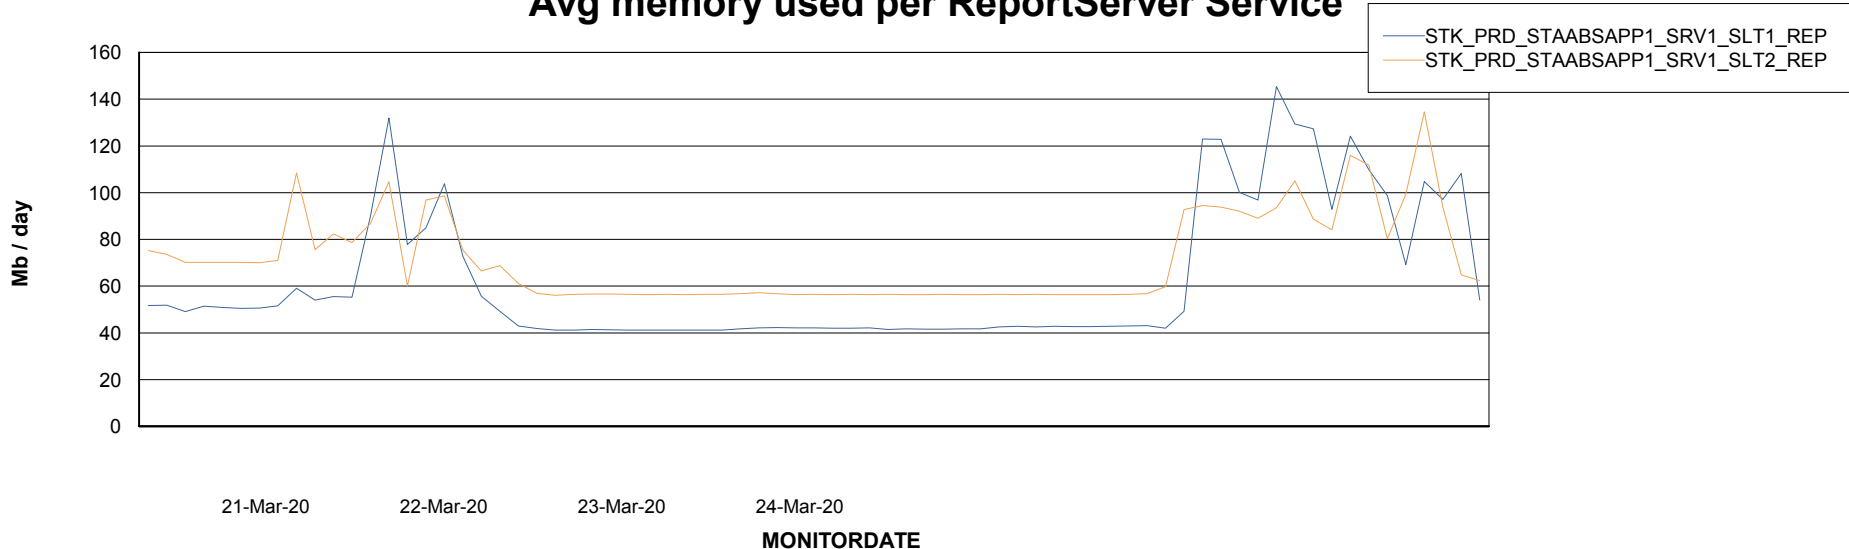

ABSSolute Application ReportServer Services

Avg memory used per ReportServer Service