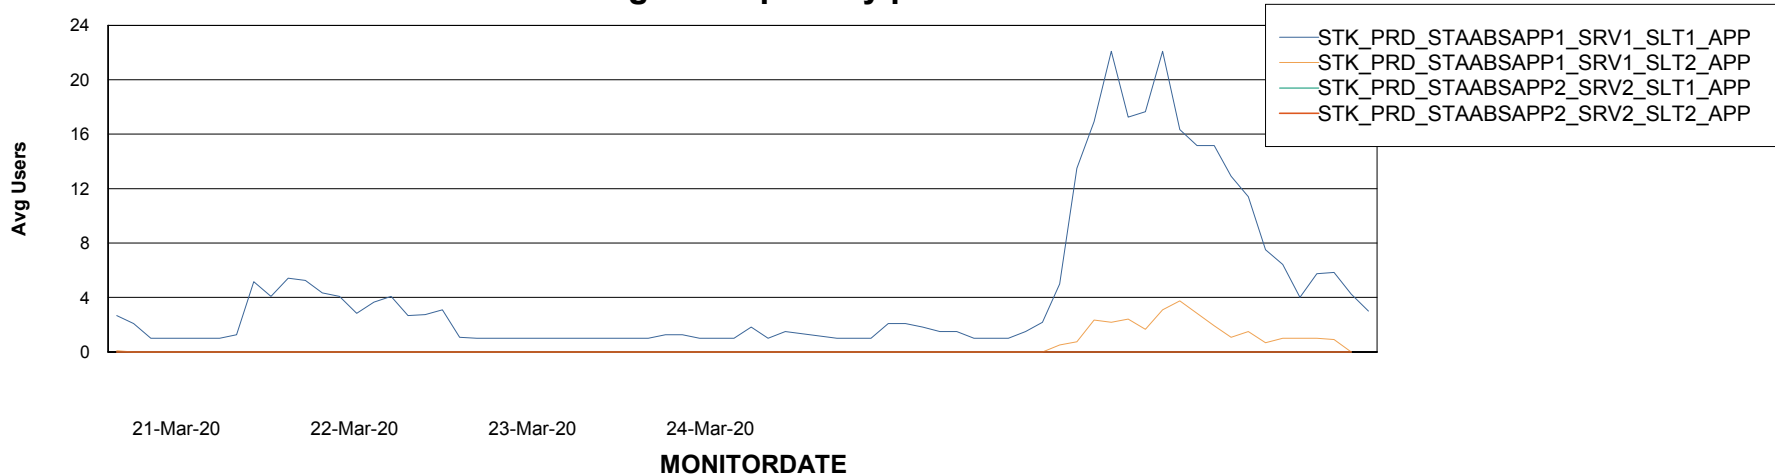

Weekly SLA Customer Report

Customer STK_Production
Database ID 82

ABSolute Application Server Services

Avg memory used per ABS Server Service

Avg users per day per ABS server

Weekly SLA Customer Report

Customer STK_Production
Database ID 82