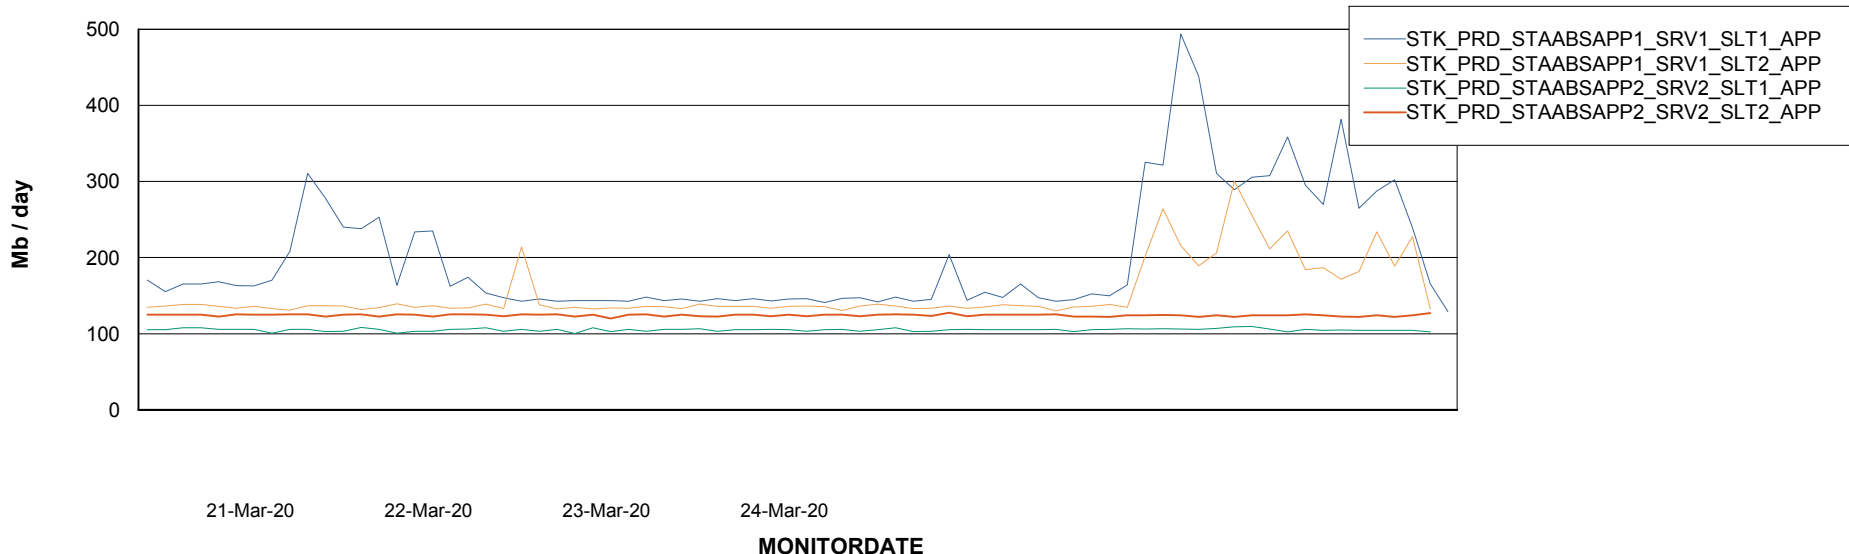

Database Tablespace STKDB_ABS1 Production Database

Date	Tablespace Name	Filesize (Gb)	Usedsize (Gb)	Percentage free
24-Mar-20	ABSDATA	177	110	38
	INDX	182	149	18
23-Mar-20	ABSDATA	177	110	38
	INDX	182	149	18
22-Mar-20	ABSDATA	177	110	38
	INDX	182	149	18

Weekly SLA Customer Report

Customer STK_Production
Database ID 82

ABSolute Application Server Services

Avg memory used per ABS Server Service

Avg users per day per ABS server

Weekly SLA Customer Report

Customer STK_Production
Database ID 82