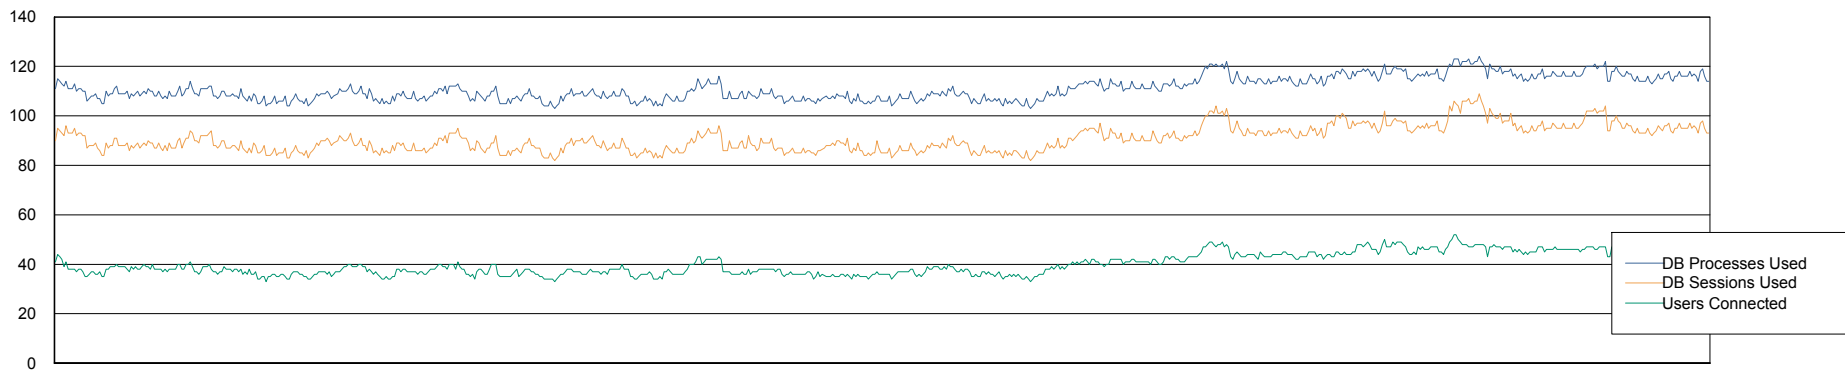

Database Performance STKDB_ABS1 Production Database