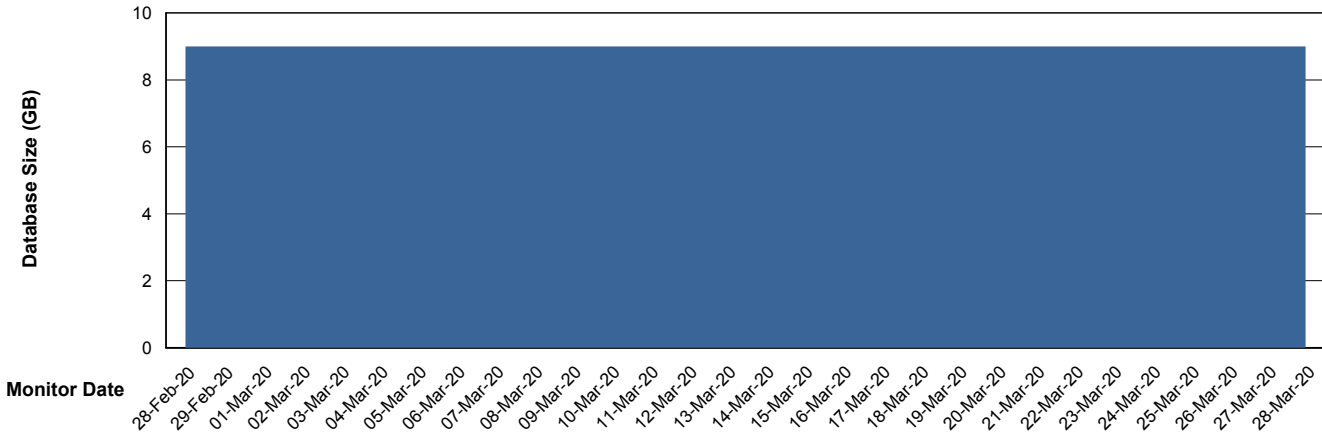

Database Performance SPIDB_Standby

DB Processes Max 500
DB Sessions Max 772

Weekly SLA Customer Report

Customer SPI_Production
 Database ID 49

DATABASE SIZE SPIDB_Production

Database growth over last month

Database Tablespace SPIDB_Production

Date	Tablespace Name	Filesize (Gb)	Usedsize (Gb)	Percentage free
28-Mar-20	ABSDATA	4	2	50
	INDX	8	4	50
27-Mar-20	ABSDATA	4	2	50
	INDX	8	4	50
26-Mar-20	ABSDATA	4	2	50
	INDX	8	4	50
25-Mar-20	ABSDATA	4	2	50
	INDX	8	4	50
24-Mar-20	ABSDATA	4	2	50
	INDX	8	4	50
23-Mar-20	ABSDATA	4	2	50
	INDX	8	4	50
22-Mar-20	ABSDATA	4	1	75
	INDX	8	4	50