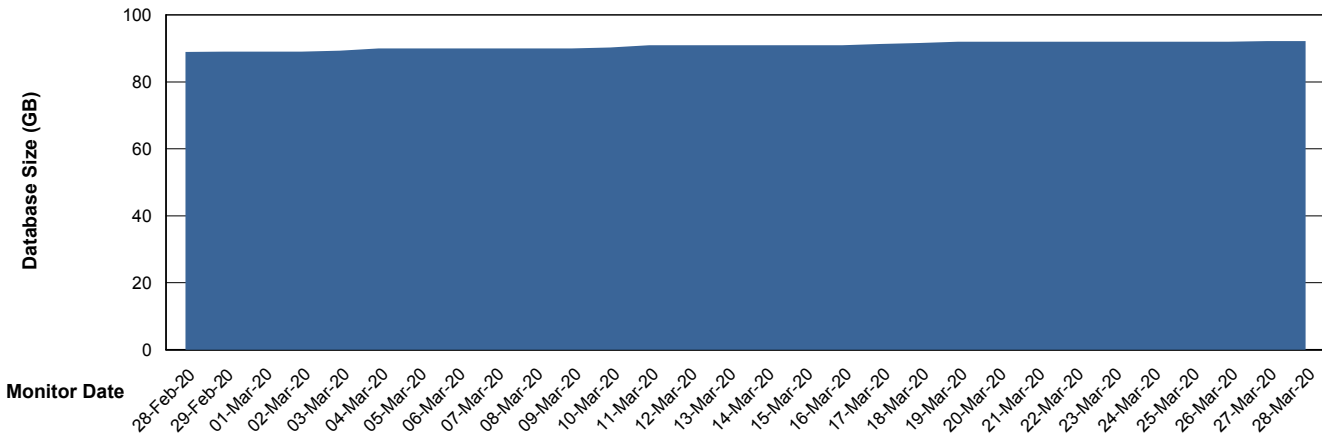

DATABASE SIZE SNGDB_Production

Database growth over last month

Database Tablespace SNGDB_Production

Date	Tablespace Name	Filesize (Gb)	Usedsize (Gb)	Percentage free
28-Mar-20	ABSDATA	40	22	45
	INDX	80	54	33
27-Mar-20	ABSDATA	40	22	45
	INDX	80	54	33
26-Mar-20	ABSDATA	40	22	45
	INDX	80	54	33
25-Mar-20	ABSDATA	40	22	45
	INDX	80	54	33
24-Mar-20	ABSDATA	40	22	45
	INDX	80	54	33
23-Mar-20	ABSDATA	40	22	45
	INDX	80	54	33
22-Mar-20	ABSDATA	40	22	45
	INDX	80	54	33