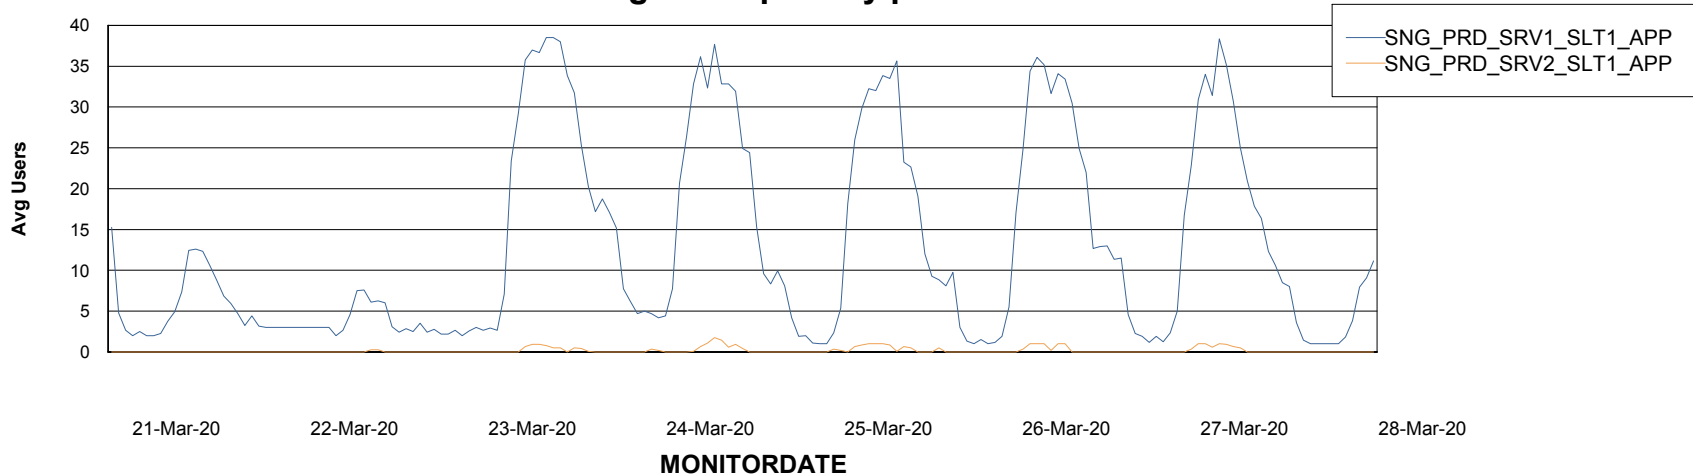

Weekly SLA Customer Report

Customer SNG_Production
Database ID 70

ABSSolute Application Server Services

Avg memory used per ABS Server Service

Avg users per day per ABS server

Weekly SLA Customer Report

Customer SNG_Production
Database ID 70