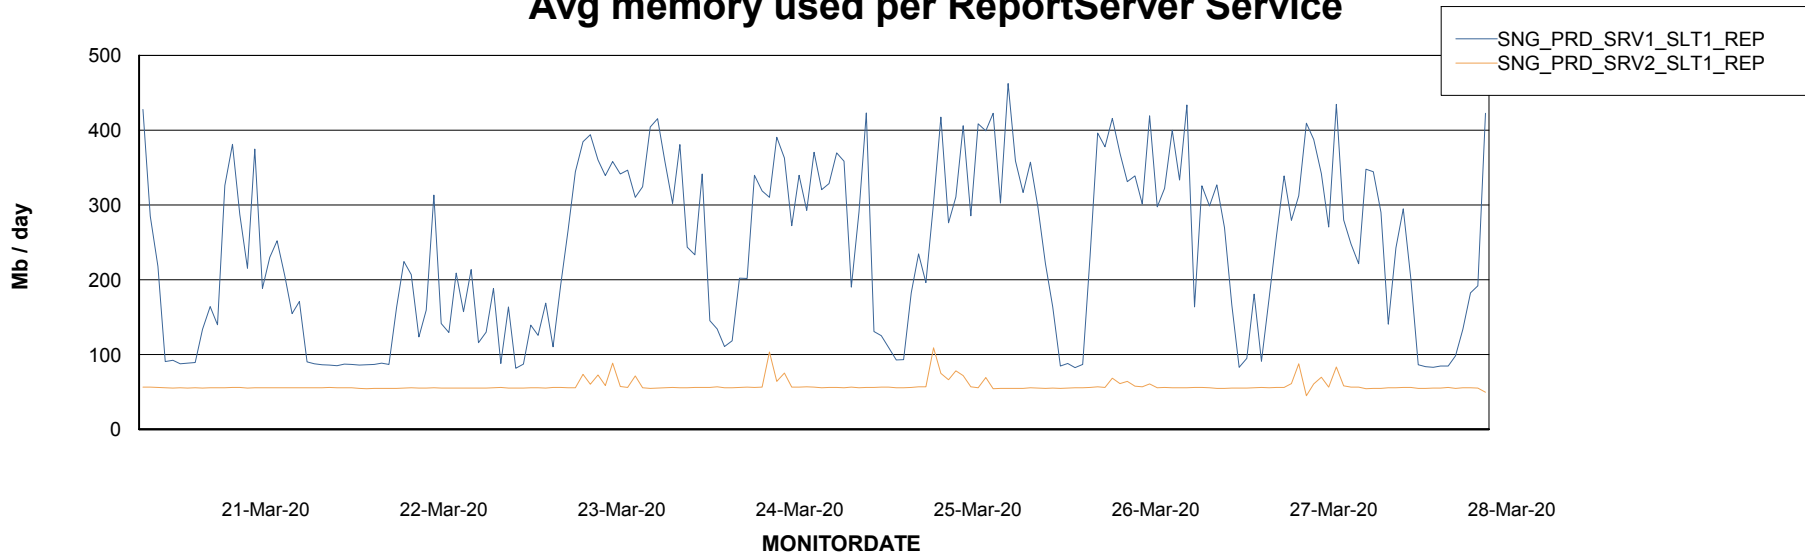

ABSSolute Application ReportServer Services

Avg memory used per ReportServer Service