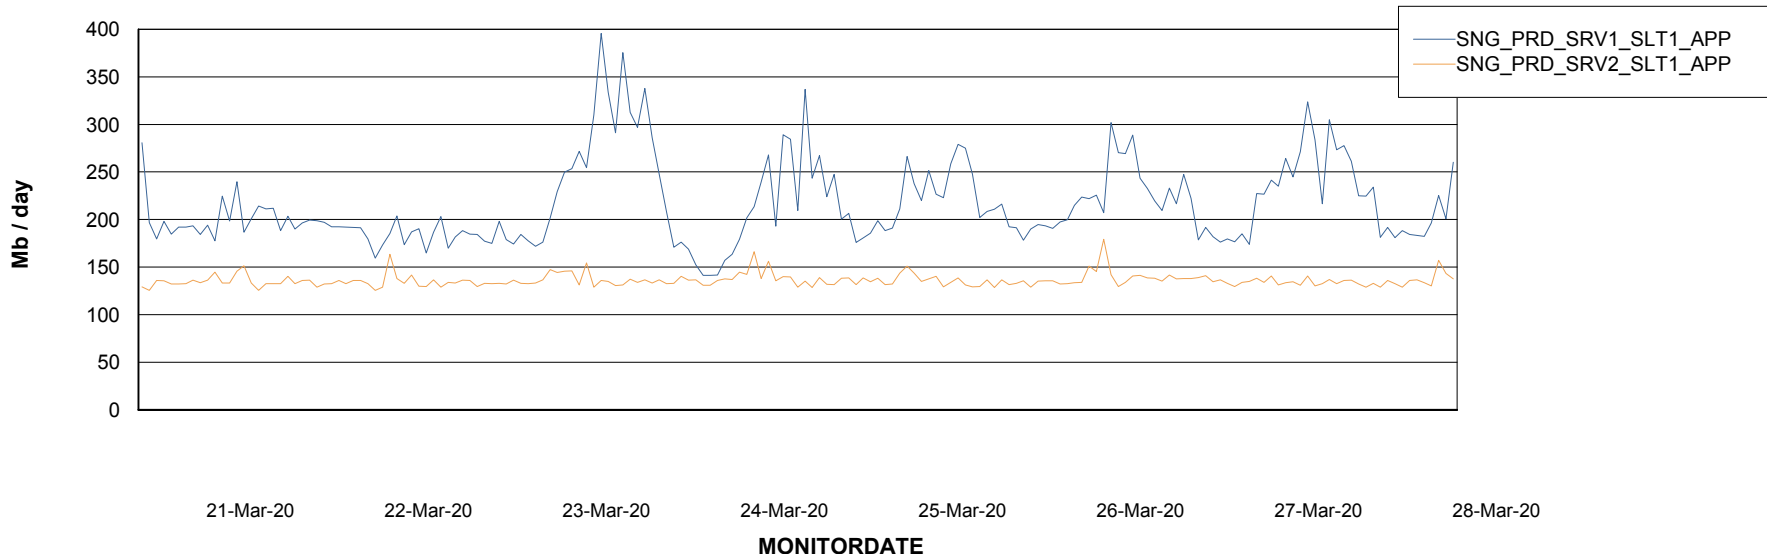

DATABASE SIZE SNGDB_Production

Database growth over last month

Database Tablespace SNGDB_Production

Date	Tablespace Name	Filesize (Gb)	Usedsize (Gb)	Percentage free
28-Mar-20	ABSDATA	40	22	45
	INDX	80	54	33
27-Mar-20	ABSDATA	40	22	45
	INDX	80	54	33
26-Mar-20	ABSDATA	40	22	45
	INDX	80	54	33
25-Mar-20	ABSDATA	40	22	45
	INDX	80	54	33
24-Mar-20	ABSDATA	40	22	45
	INDX	80	54	33
23-Mar-20	ABSDATA	40	22	45
	INDX	80	54	33
22-Mar-20	ABSDATA	40	22	45
	INDX	80	54	33

Weekly SLA Customer Report

Customer SNG_Production
Database ID 70

ABSSolute Application Server Services

Avg memory used per ABS Server Service

Avg users per day per ABS server

Weekly SLA Customer Report

Customer SNG_Production
Database ID 70