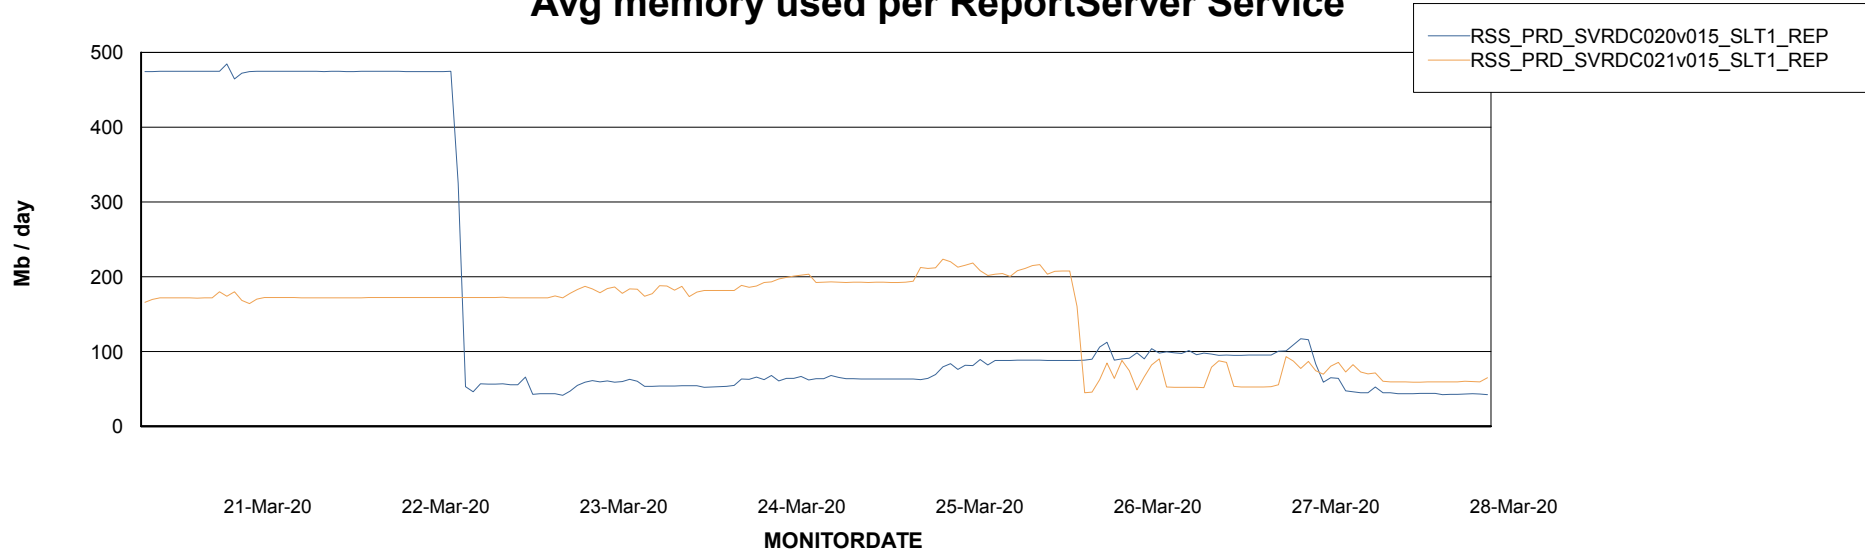

ABSSolute Application ReportServer Services

Avg memory used per ReportServer Service