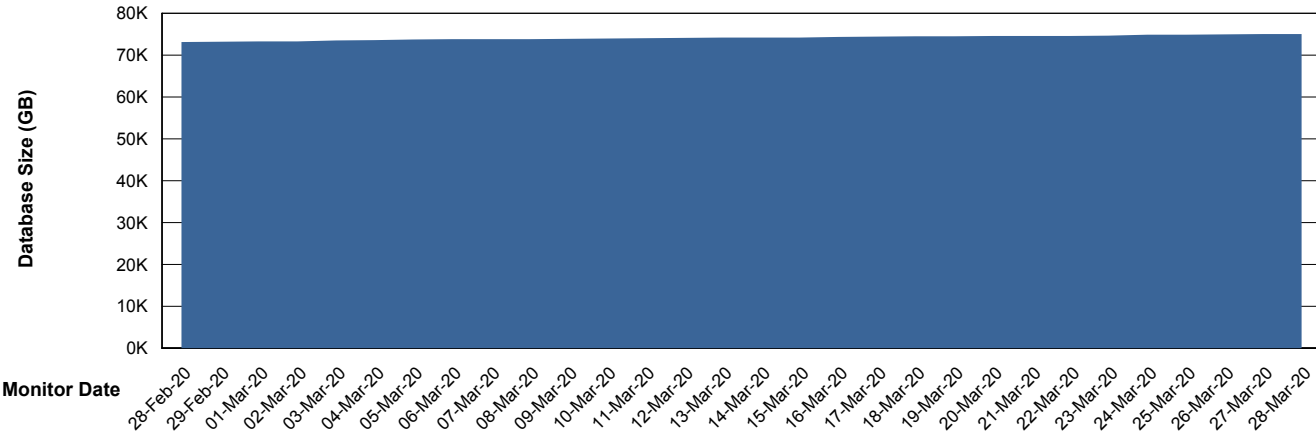

DATABASE SIZE RSSDB_Production

Database growth over last month

Database Tablespace RSSDB_Production

Date	Tablespace Name	Filesize (Gb)	Usedsize (Gb)	Percentage free
28-Mar-20	ABSDATA	36,720	30,971	16
	INDX	51,000	42,812	16
27-Mar-20	ABSDATA	36,920	30,971	16
	INDX	51,000	42,812	16
26-Mar-20	ABSDATA	35,000	30,892	12
	INDX	47,000	42,787	9
25-Mar-20	ABSDATA	35,000	30,819	12
	INDX	47,000	42,713	9
24-Mar-20	ABSDATA	35,000	30,889	12
	INDX	47,000	42,688	9
23-Mar-20	ABSDATA	35,000	30,755	12
	INDX	47,000	42,678	9
22-Mar-20	ABSDATA	35,000	30,683	12
	INDX	47,000	42,586	9