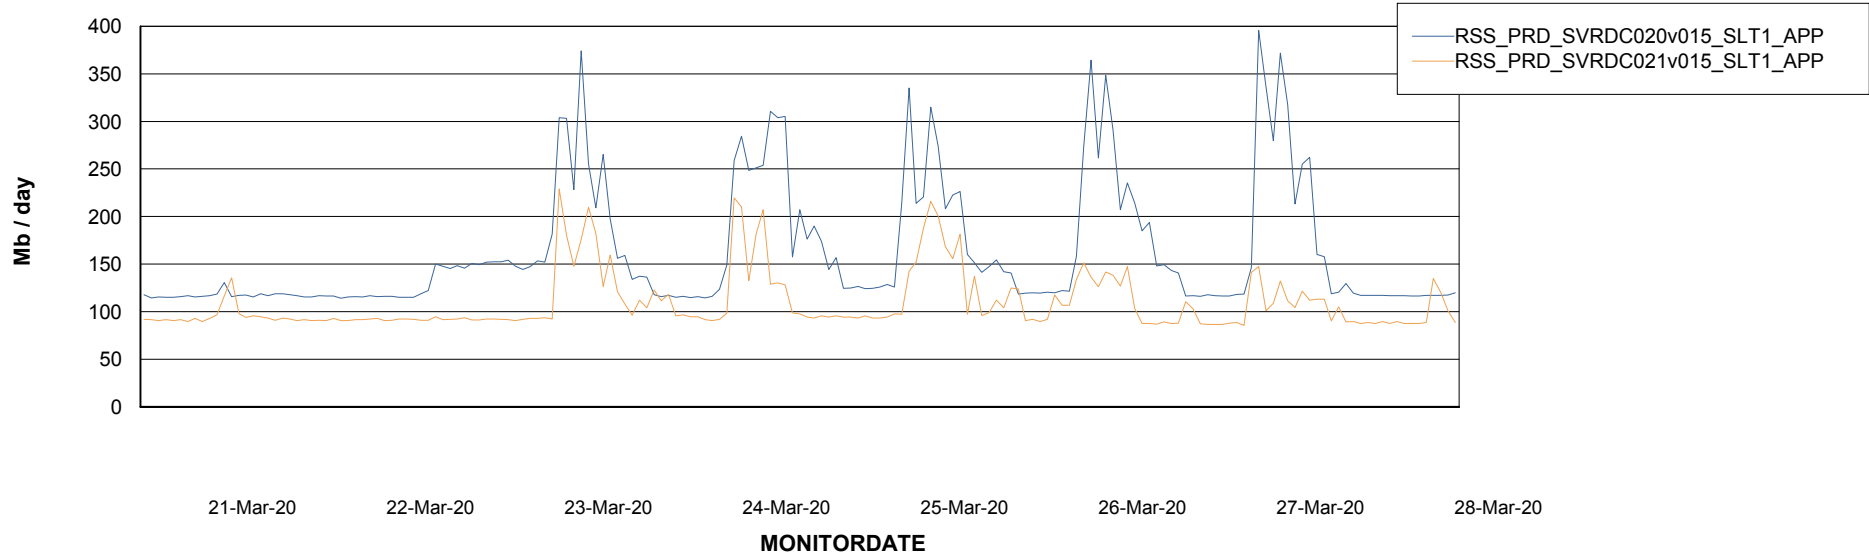

ABSSolute Application Server Services

Avg memory used per ABS Server Service