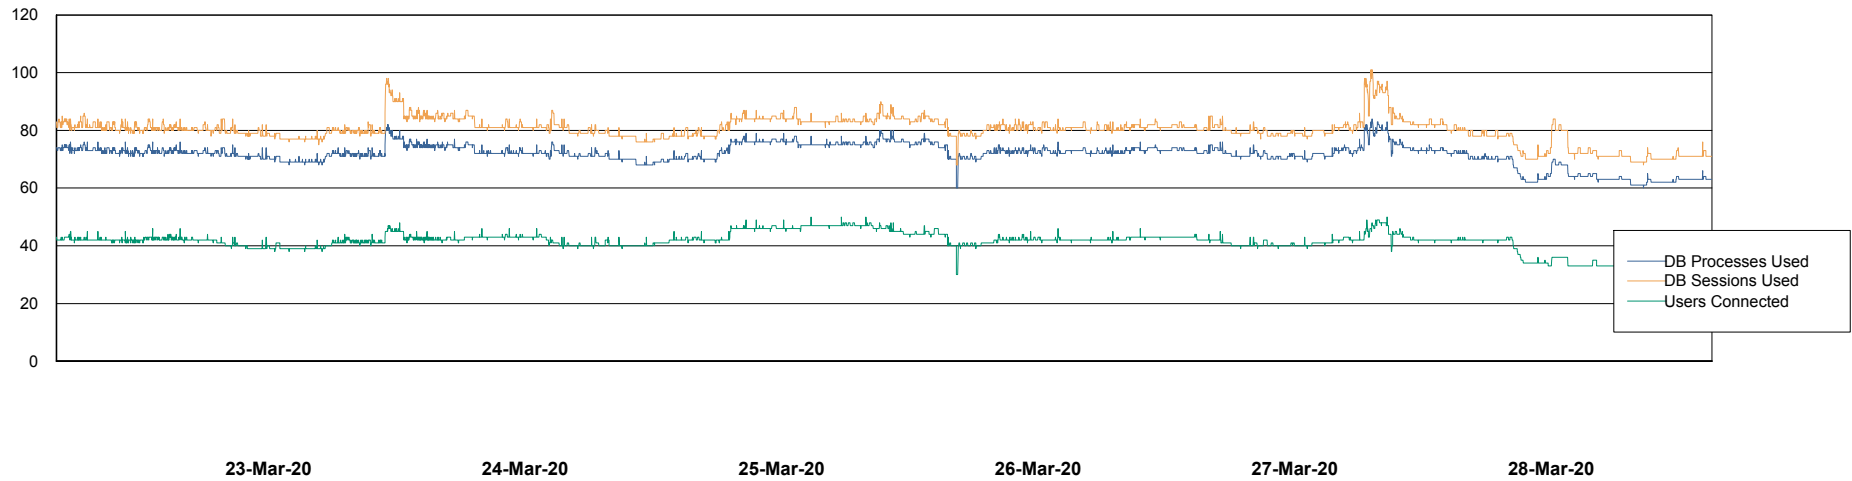

Database Performance RSSDB_Production