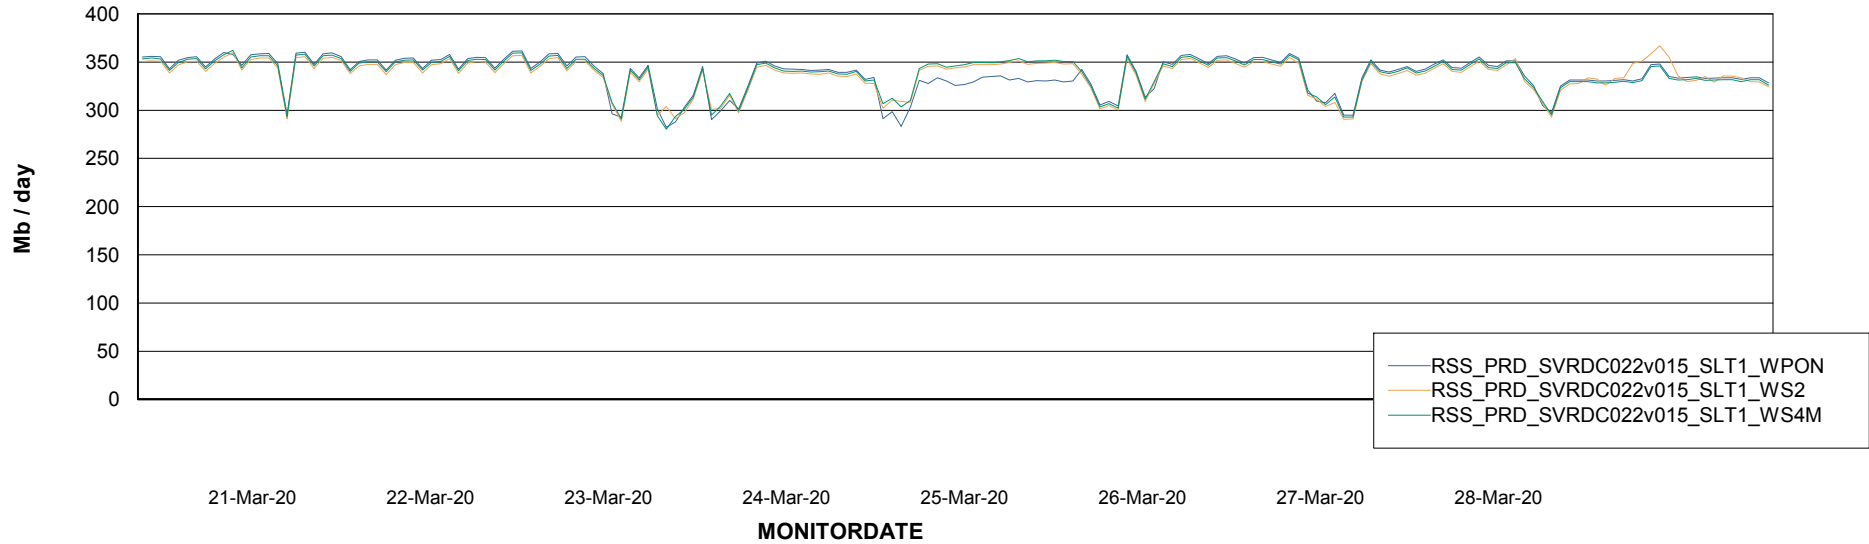

ABSSolute Web Component Services

Avg memory used per ABS Web component