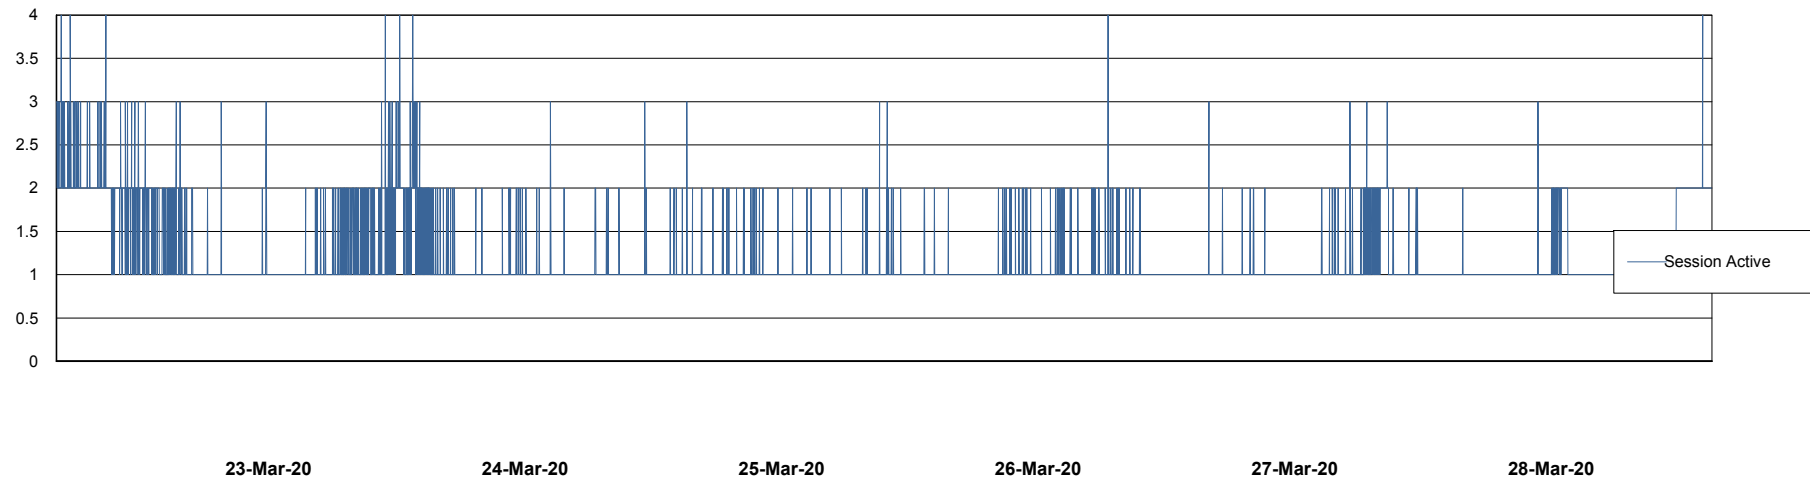

Database Performance RSSDB_Production