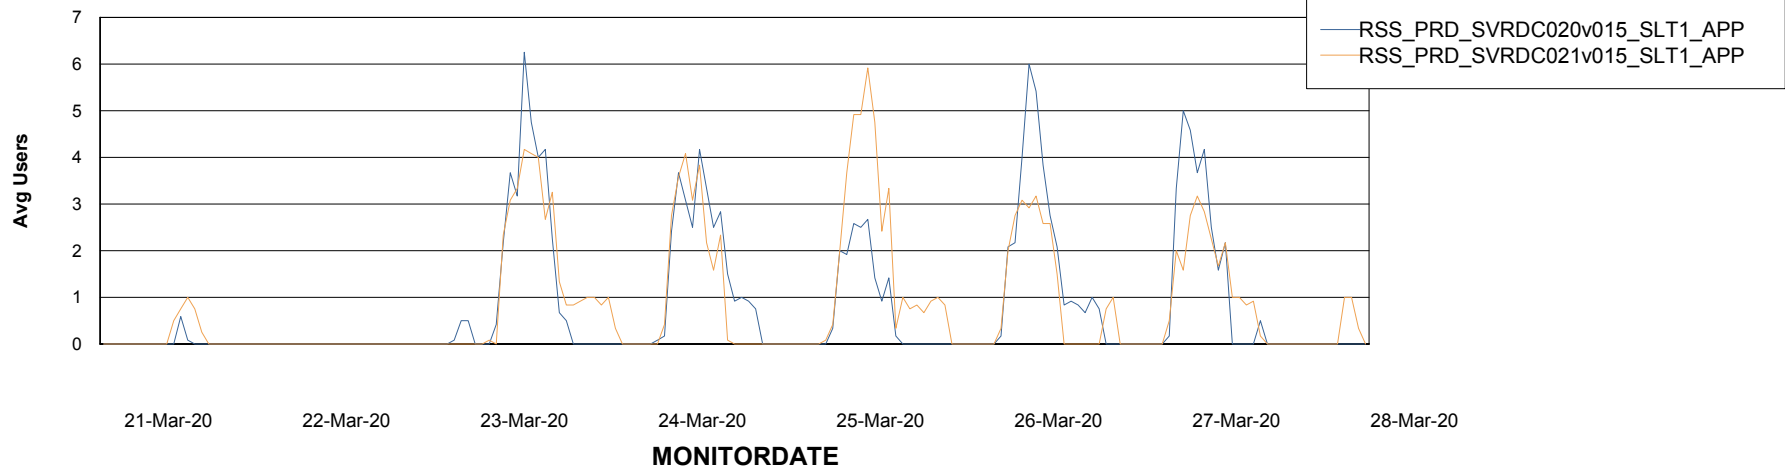

Avg users per day per ABS server