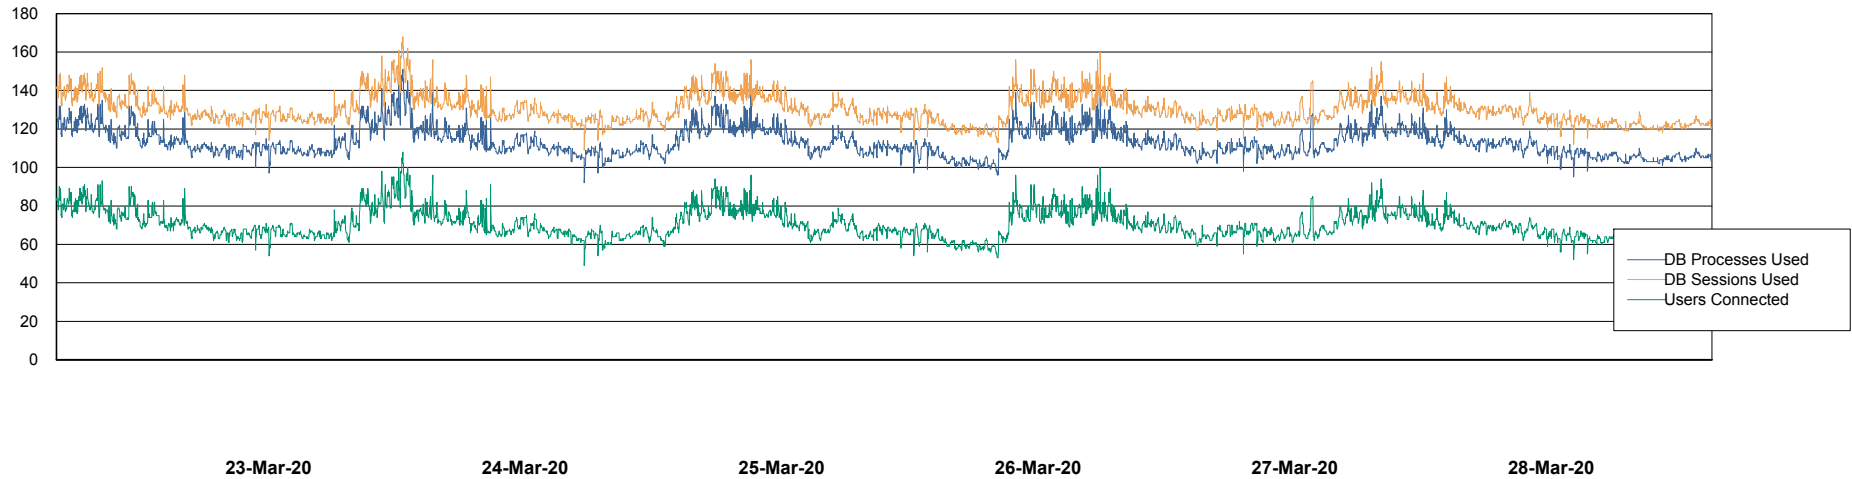

Database Performance LSS_ABSME_DB_LIODA4

DB Processes Max 1,000
DB Sessions Max 1,522