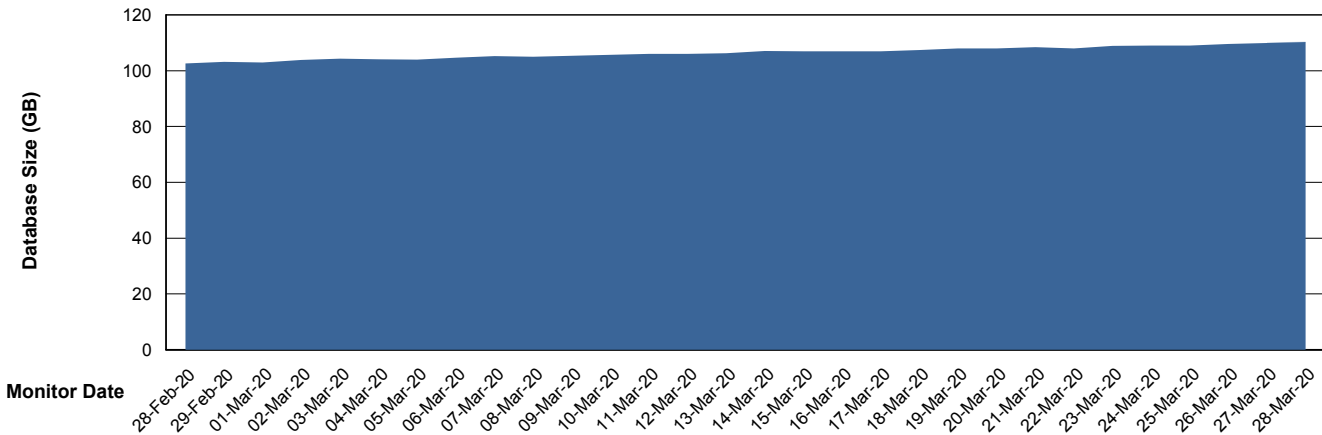

Weekly SLA Customer Report

Customer LSS_Prod (NO SLA)
Database ID 96

Database Performance LSS_ABSME_DB_LIODA4

DB Processes Max 1,000
DB Sessions Max 1,522

Weekly SLA Customer Report

Customer LSS_Prod (NO SLA)
 Database ID 96

DATABASE SIZE LSS_ABSME_DB_LIODA4

Database growth over last month

Database Tablespace LSS_ABSME_DB_LIODA4

Date	Tablespace Name	Filesize (Gb)	Usedsize (Gb)	Percentage free
28-Mar-20	ABSDATA	128	84	34
	INDX	6	4	33
27-Mar-20	ABSDATA	128	82	36
	INDX	6	4	33
26-Mar-20	ABSDATA	128	82	36
	INDX	6	4	33
25-Mar-20	ABSDATA	128	82	36
	INDX	6	4	33
24-Mar-20	ABSDATA	128	81	37
	INDX	6	4	33
23-Mar-20	ABSDATA	128	81	37
	INDX	6	4	33
22-Mar-20	ABSDATA	128	81	37
	INDX	6	4	33