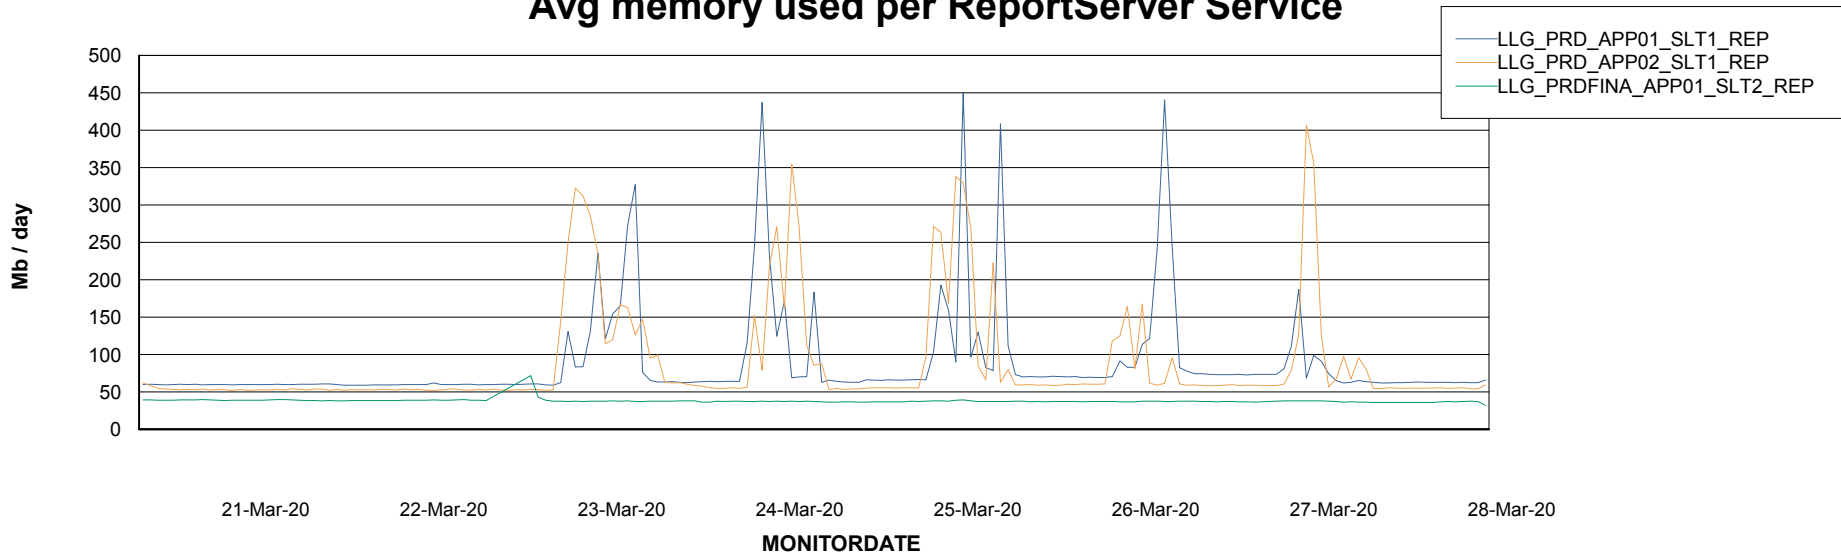

ABSSolute Application Server Services

Avg memory used per ReportServer Service