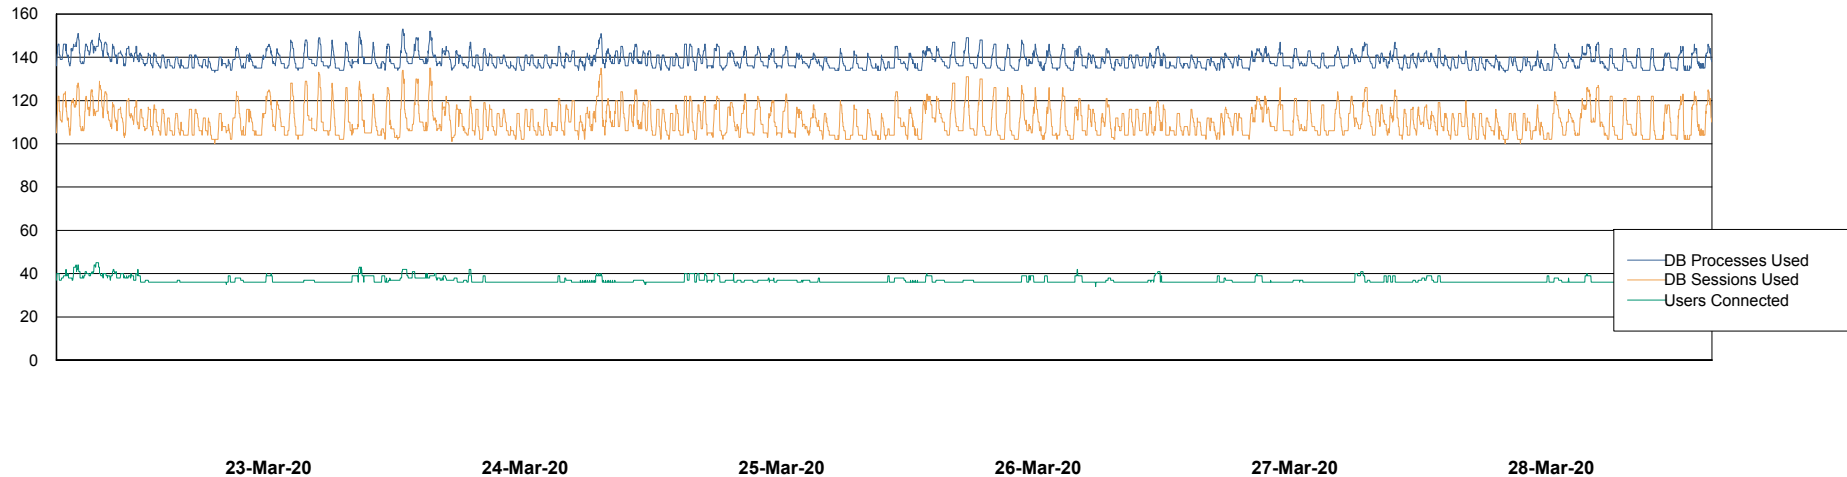

Database Performance LLGDB_Production

DB Processes Max 300
DB Sessions Max 480