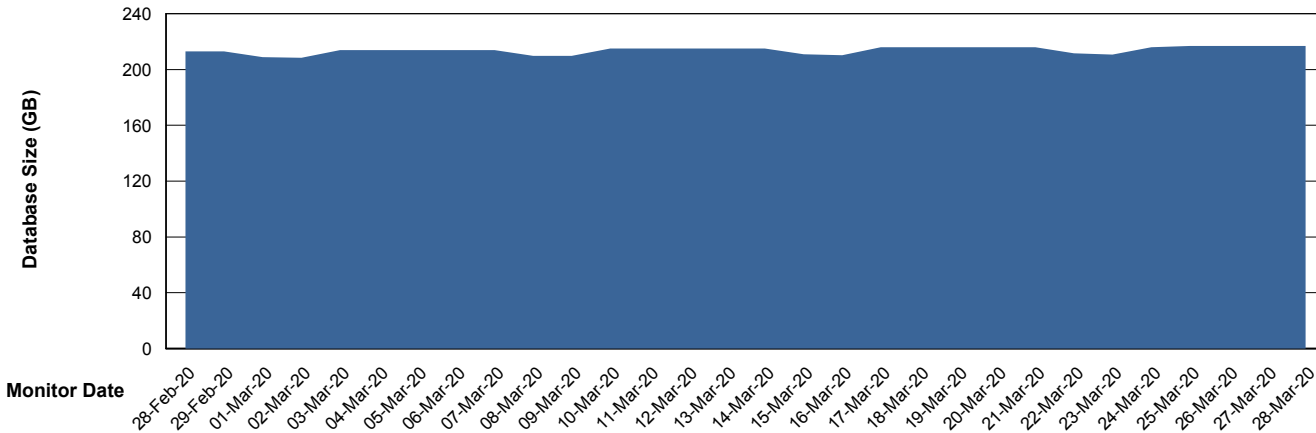

Weekly SLA Customer Report

Customer LLG_Production
Database ID 53

DATABASE SIZE LLGDB_BI02

Database growth over last month

DATABASE SIZE LLGDB_Production

Database growth over last month

Weekly SLA Customer Report