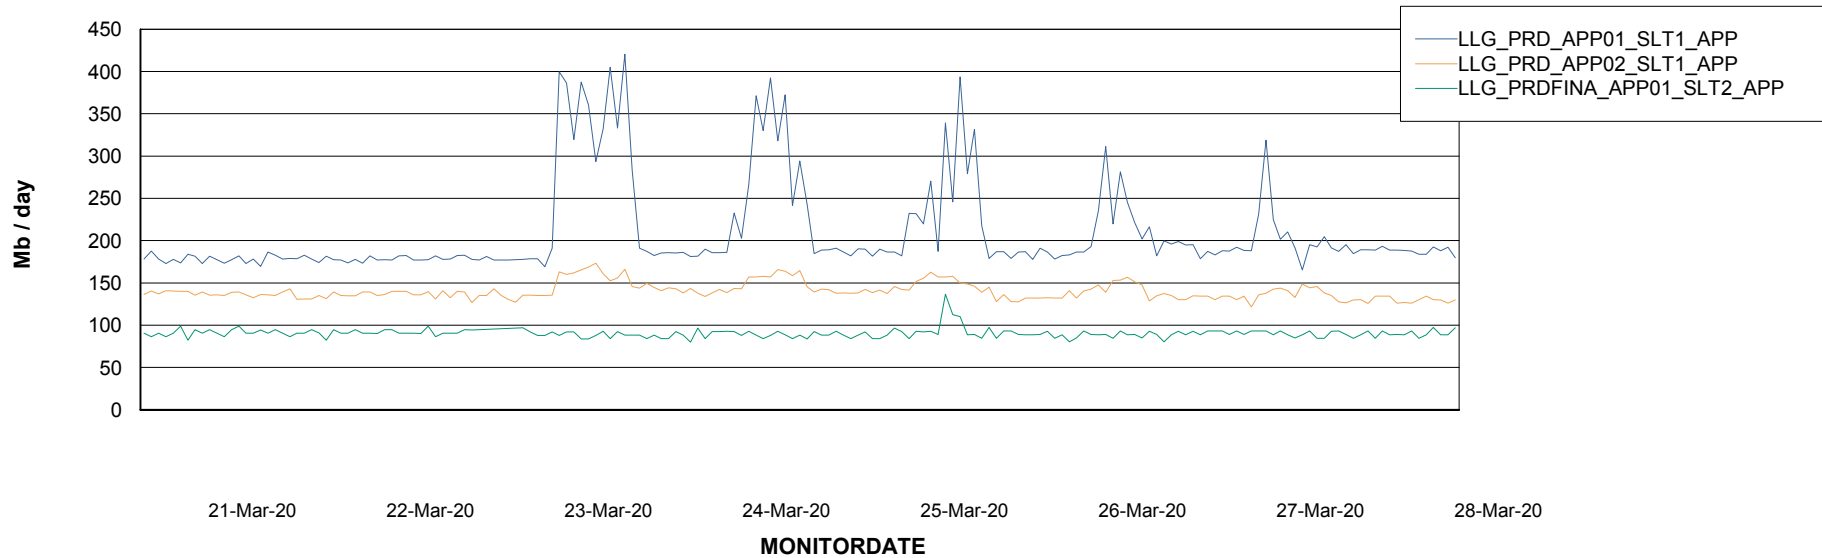

Customer LLG_Production
Database ID 53

Database Tablespace LLGDB_BI02

Date	Tablespace Name	Filesize (Gb)	Usedsize (Gb)	Percentage free
28-Mar-20	ABSDATA	100	40	60
	INDX	100	42	58
27-Mar-20	ABSDATA	100	40	60
	INDX	100	42	58
26-Mar-20	ABSDATA	100	40	60
	INDX	100	42	58
25-Mar-20	ABSDATA	100	40	60
	INDX	100	42	58
24-Mar-20	ABSDATA	100	40	60
	INDX	100	42	58
23-Mar-20	ABSDATA	100	40	60
	INDX	100	42	58
22-Mar-20	ABSDATA	100	40	60
	INDX	100	42	58

Weekly SLA Customer Report

Customer LLG_Production
 Database ID 53

Database Tablespace LLGDB_Production

Date	Tablespace Name	Filesize (Gb)	Usedsize (Gb)	Percentage free
28-Mar-20	ABSDATA	108	85	21
	INDX	152	122	20
27-Mar-20	ABSDATA	108	85	21
	INDX	152	122	20
26-Mar-20	ABSDATA	108	85	21
	INDX	152	122	20
25-Mar-20	ABSDATA	108	85	21
	INDX	152	122	20
24-Mar-20	ABSDATA	108	85	21
	INDX	152	122	20
23-Mar-20	ABSDATA	108	85	21
	INDX	152	122	20
22-Mar-20	ABSDATA	108	85	21
	INDX	152	122	20

Weekly SLA Customer Report

Customer LLG_Production
Database ID 53

ABSSolute Application Server Services

Avg memory used per ABS Server Service

Weekly SLA Customer Report

Customer LLG_Production
Database ID 53