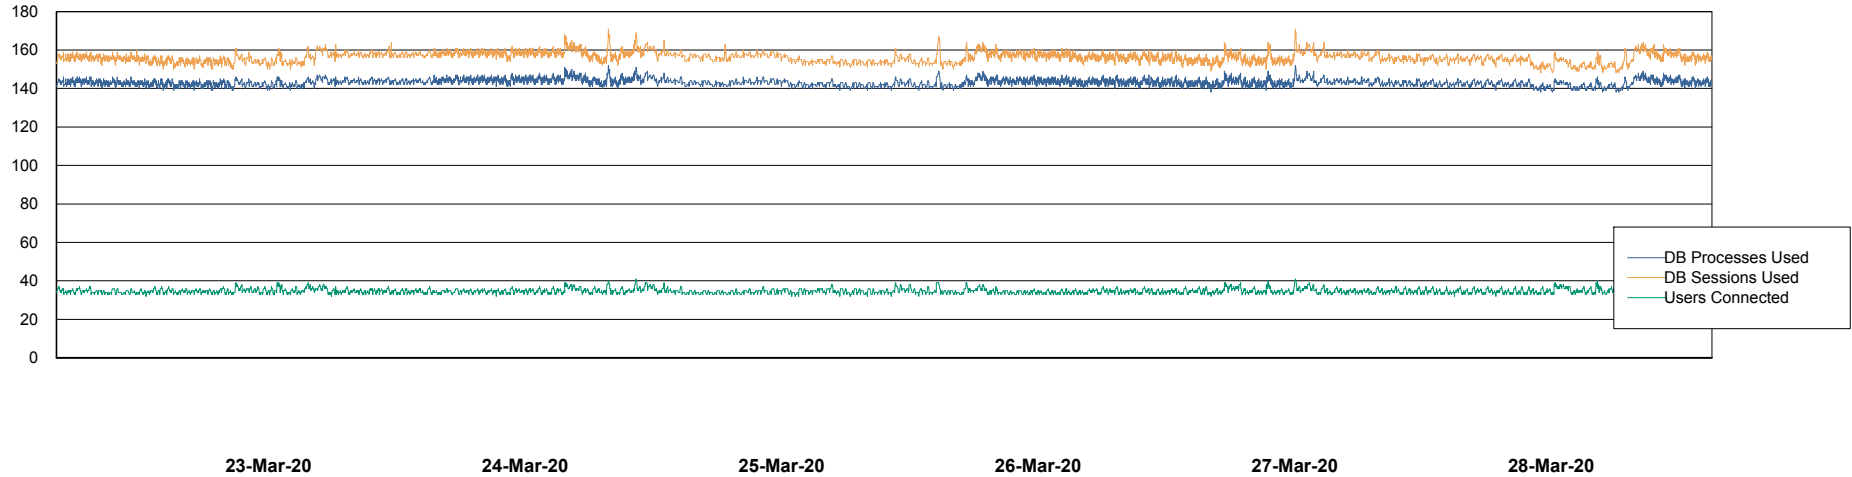

Weekly SLA Customer Report

Customer LLG_Production
Database ID 53

Database Performance LLGDB_BI02

DB Processes Max 1,000
DB Sessions Max 1,536

Weekly SLA Customer Report

Customer LLG_Production
Database ID 53