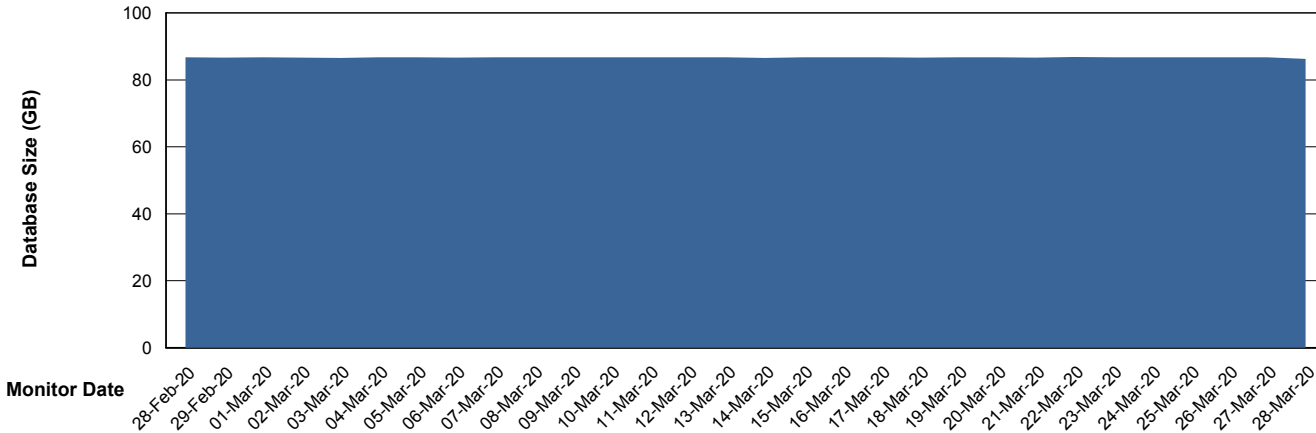

Database Performance LLGDB_Production

DB Processes Max 300
DB Sessions Max 480

Weekly SLA Customer Report

Customer LLG_Production
Database ID 53

Database Performance LLGDB_Standby

DB Processes Max 300
DB Sessions Max 480

Weekly SLA Customer Report

Customer LLG_Production
Database ID 53

DATABASE SIZE LLGDB_BI02

Database growth over last month

DATABASE SIZE LLGDB_Production

Database growth over last month

Weekly SLA Customer Report