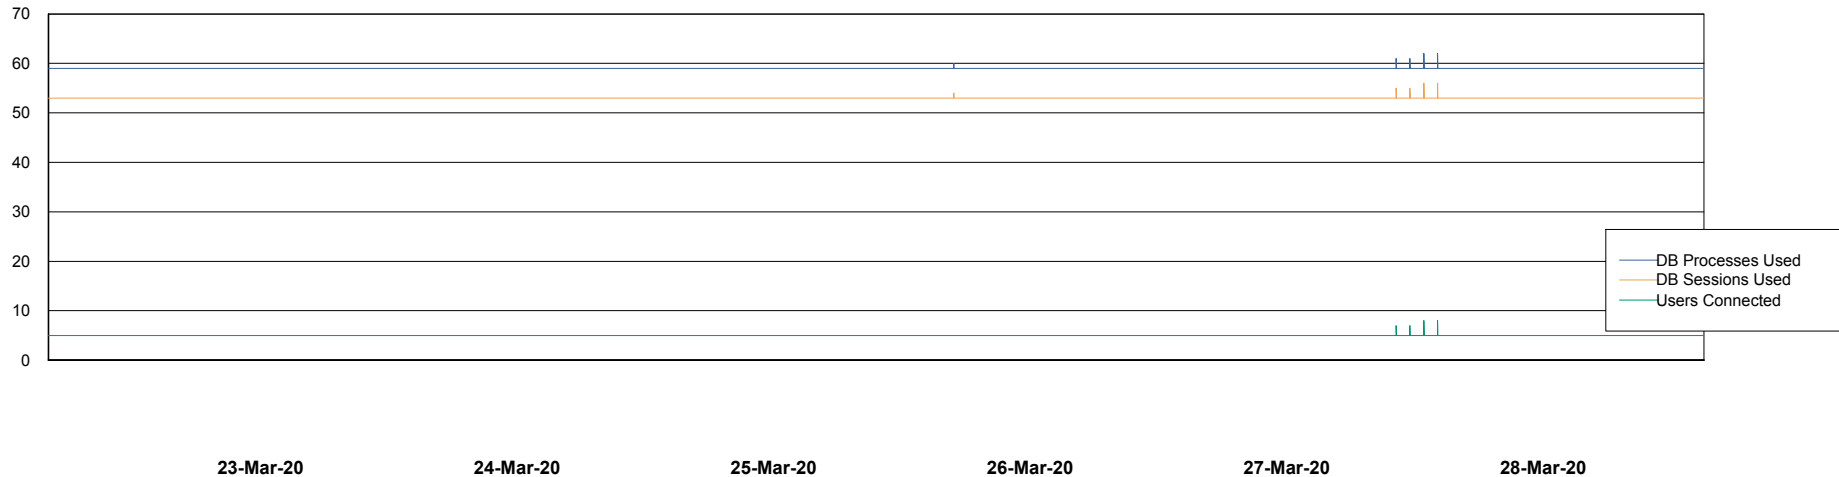

Database Performance ELJDB_Production

DB Processes Max 600
DB Sessions Max 924

Weekly SLA Customer Report

Customer ELJ Production
Database ID 72

Database Performance ELJDB_Standby

DB Processes Max 600
DB Sessions Max 924