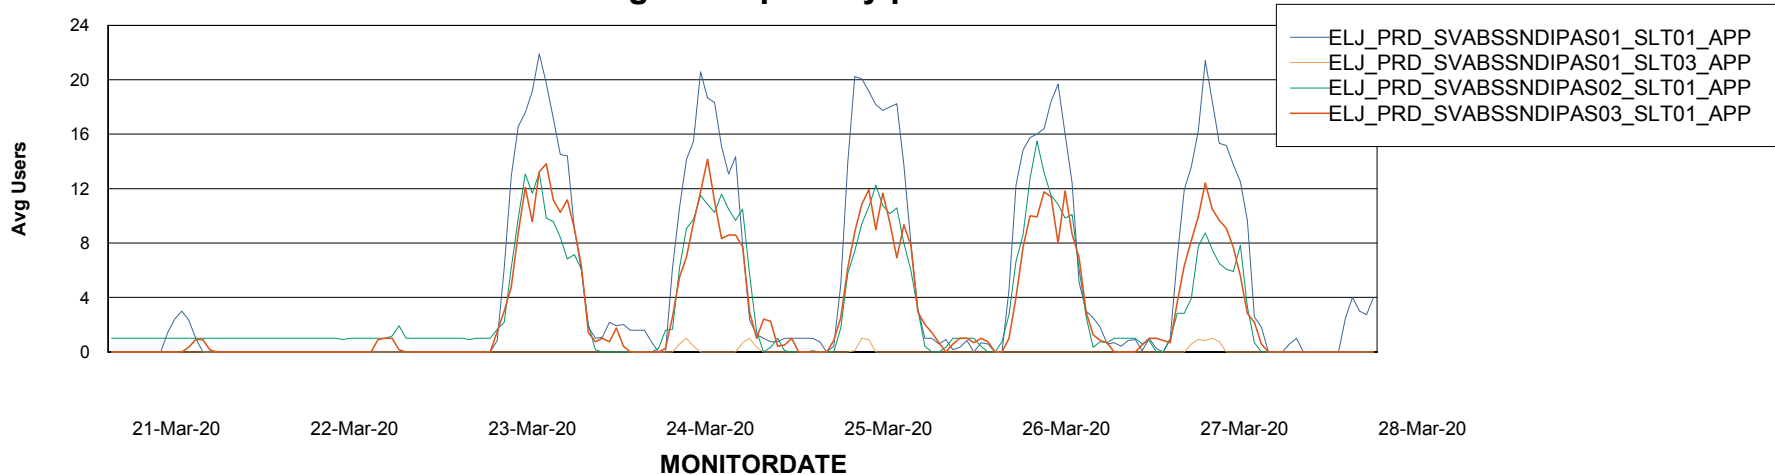

Weekly SLA Customer Report

Customer ELJ Production
Database ID 72

ABSSolute Application Server Services

Avg memory used per ABS Server Service

Avg users per day per ABS server

Weekly SLA Customer Report

Customer ELJ Production
Database ID 72