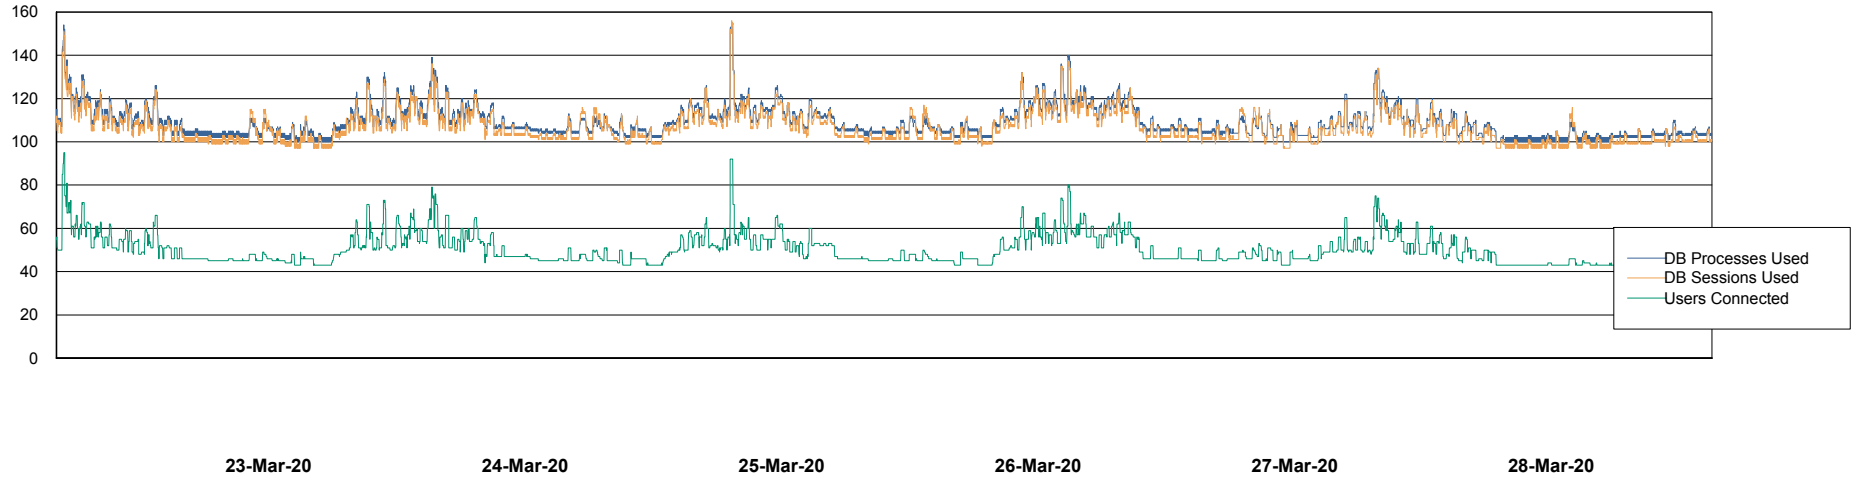

Database Performance ELJDB_Production

DB Processes Max 600
DB Sessions Max 924