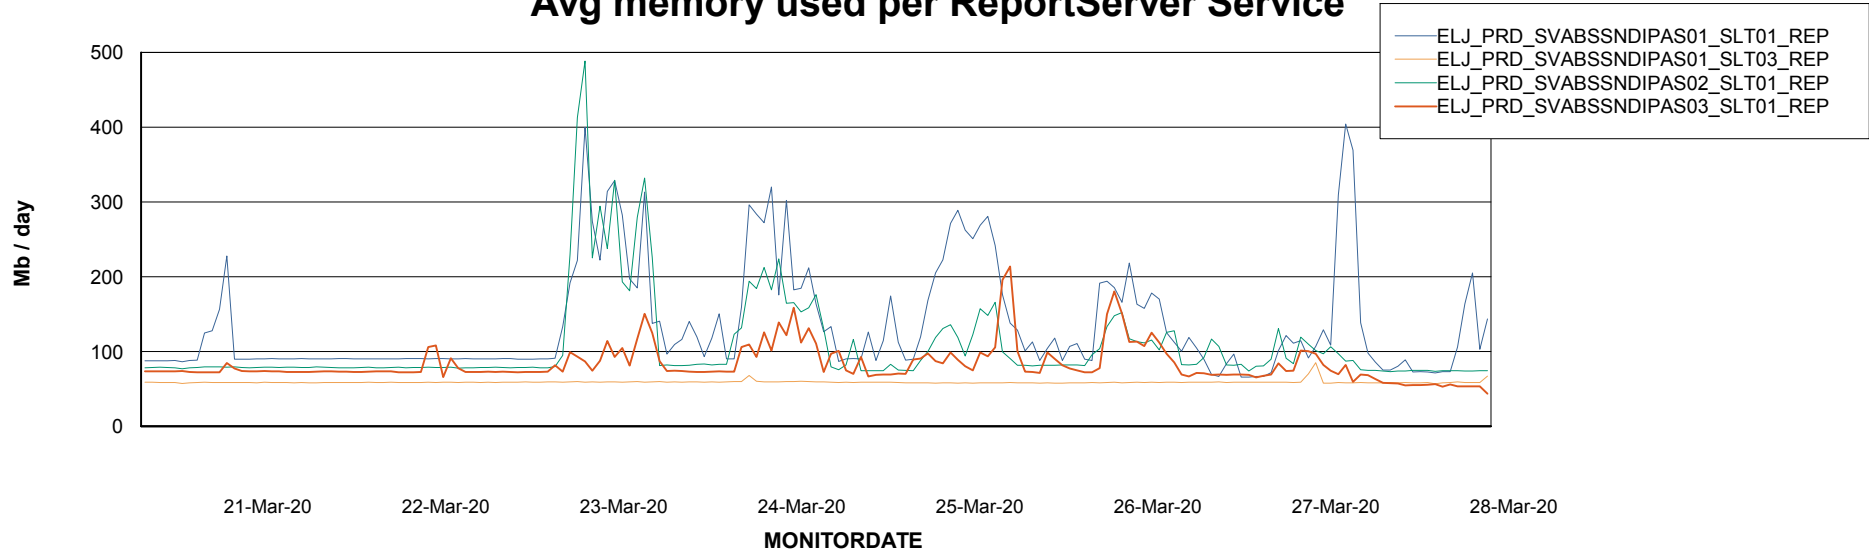

ABSSolute Application ReportServer Services

Avg memory used per ReportServer Service