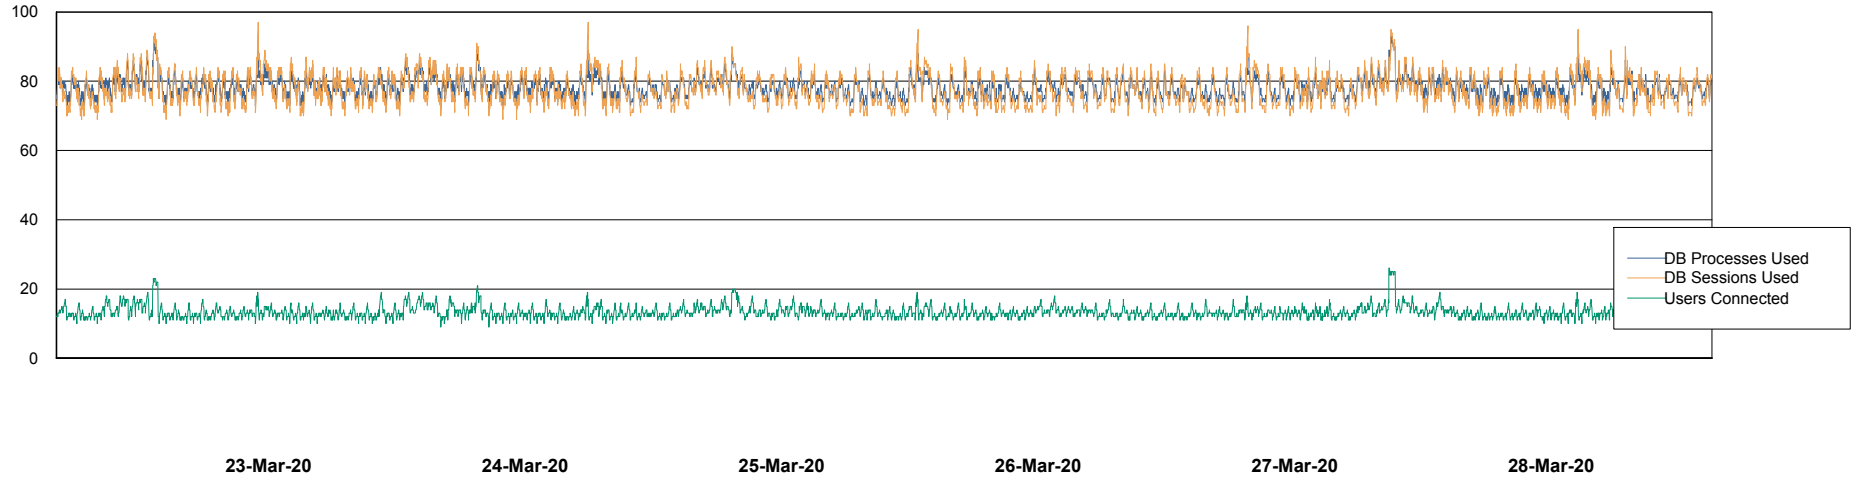

Database Performance ELJDB_PRD_BI

DB Processes Max 1,000
DB Sessions Max 1,524