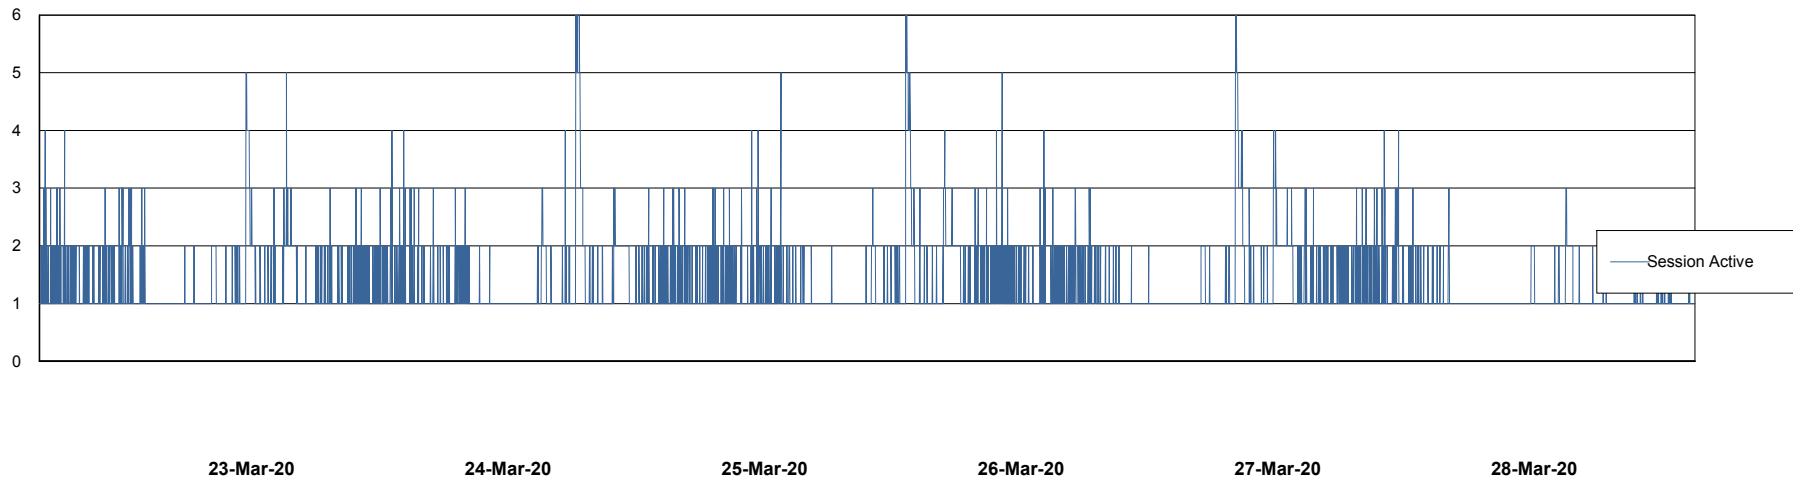

Database Performance ELJDB_Production

DB Processes Max 600
DB Sessions Max 924