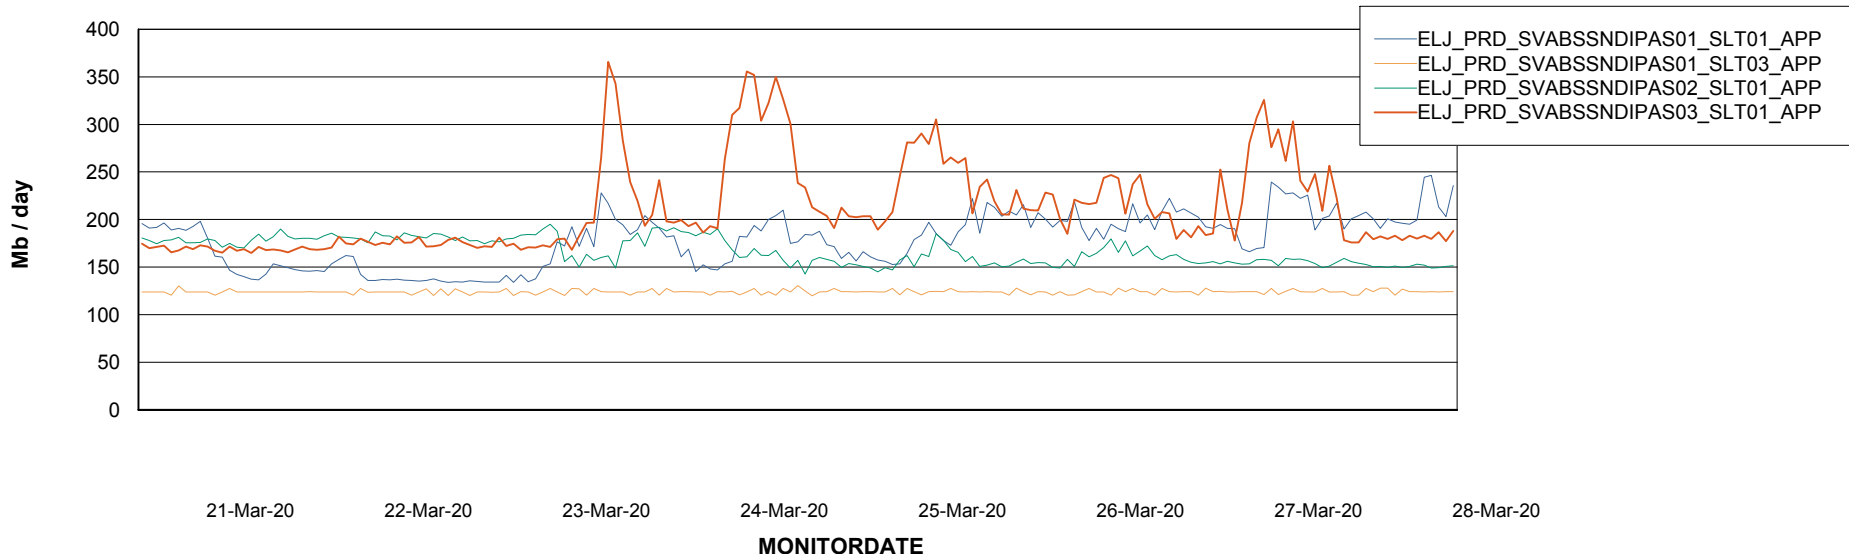

BI Status and last ETL error for ELJDB_PRD_BI

	Sun 22/3/2020	Mon 23/3/2020	Tue 24/3/2020	Wed 25/3/2020	Thu 26/3/2020	Fri 27/3/2020	Sat 28/3/2020
ABS DataWarehouse ETL Health	OK	OK	OK	OK	OK	OK	OK
ABS DWHStaging ETL Health	OK	OK	OK	OK	OK	OK	OK

Weekly SLA Customer Report

Customer ELJ Production
Database ID 72

ABSSolute Application Server Services

Avg memory used per ABS Server Service

Avg users per day per ABS server

Weekly SLA Customer Report

Customer ELJ Production
Database ID 72