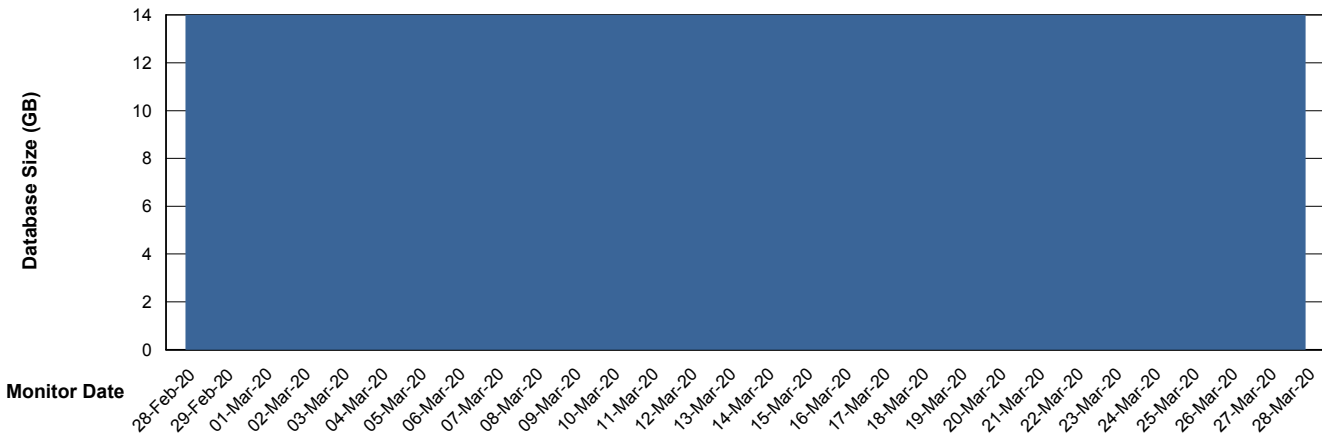

Database Performance ELJDB_Production

DB Processes Max 600
DB Sessions Max 924

Weekly SLA Customer Report

Customer ELJ Production
Database ID 72

Database Performance ELJDB_Standby

DB Processes Max 600
DB Sessions Max 924

Weekly SLA Customer Report

Customer ELJ Production
Database ID 72

DATABASE SIZE ELJDB_PRD_BI

Database growth over last month

DATABASE SIZE ELJDB_Production

Database growth over last month

Weekly SLA Customer Report