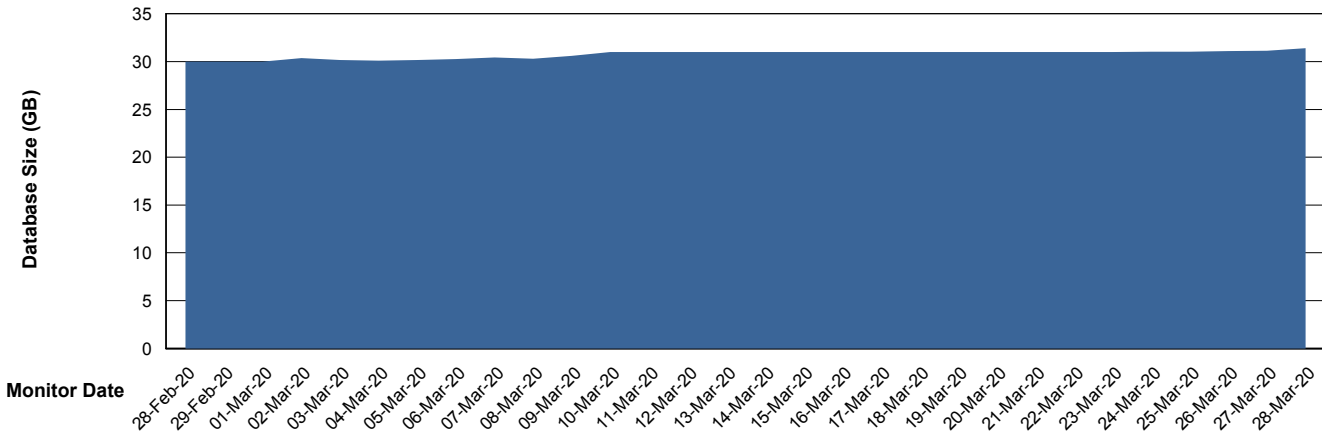

Weekly SLA Customer Report

Customer ELJ Production
Database ID 72

DATABASE SIZE ELJDB_PRD_BI

Database growth over last month

DATABASE SIZE ELJDB_Production

Database growth over last month

Weekly SLA Customer Report