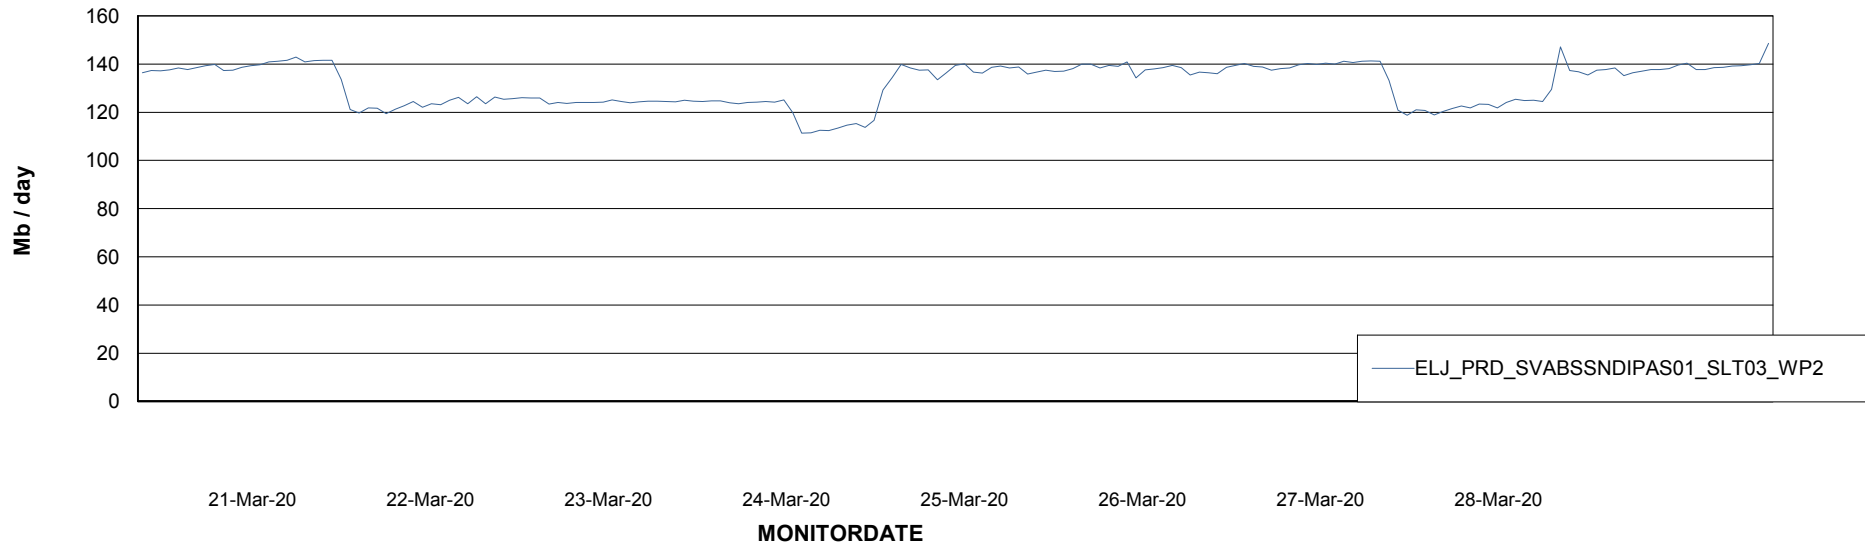

ABSSolute Application ReportServer Services

Avg memory used per ReportServer Service

Weekly SLA Customer Report

Customer ELJ Production
Database ID 72

ABSSolute Web Component Services

Avg memory used per ABS Web component