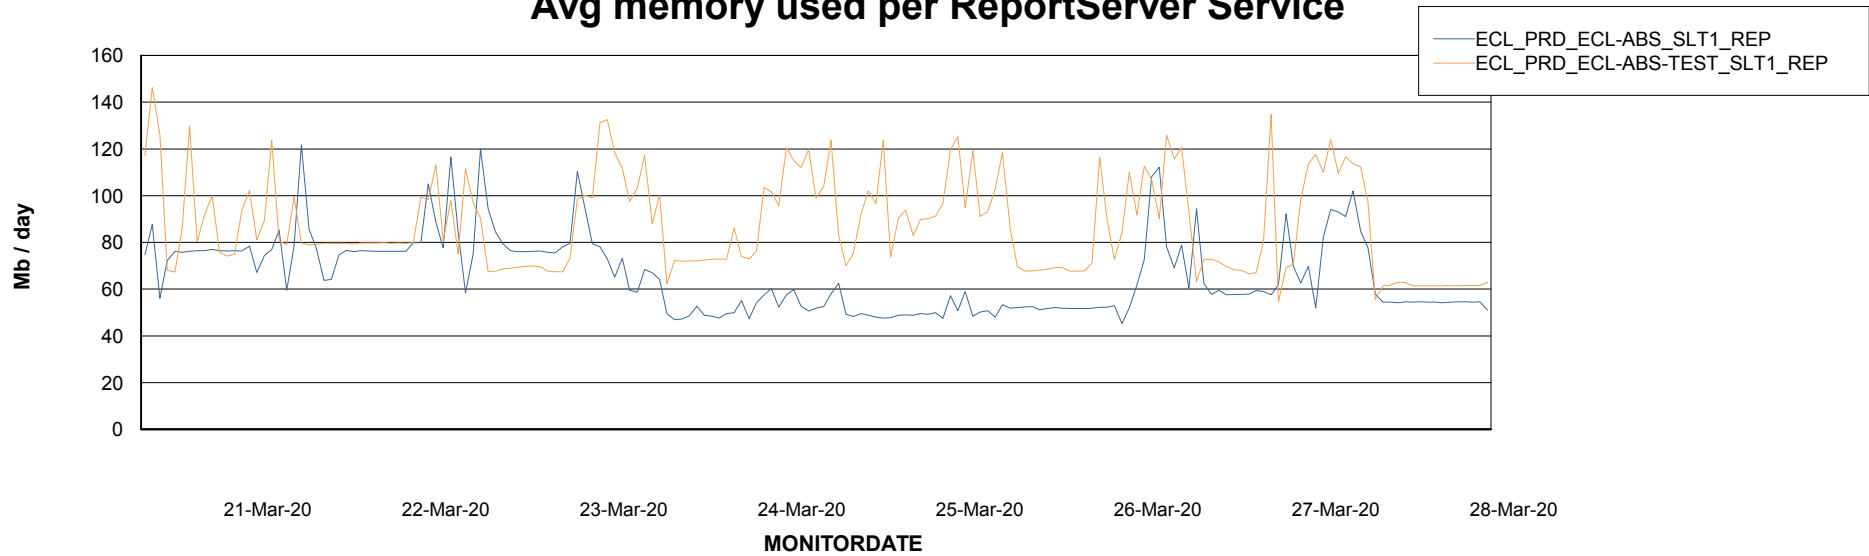

Avg memory used per ABS Server Service

Avg users per day per ABS server

Weekly SLA Customer Report

Customer ECL Production
Database ID 77

ABSSolute Application ReportServer Services

Avg memory used per ReportServer Service