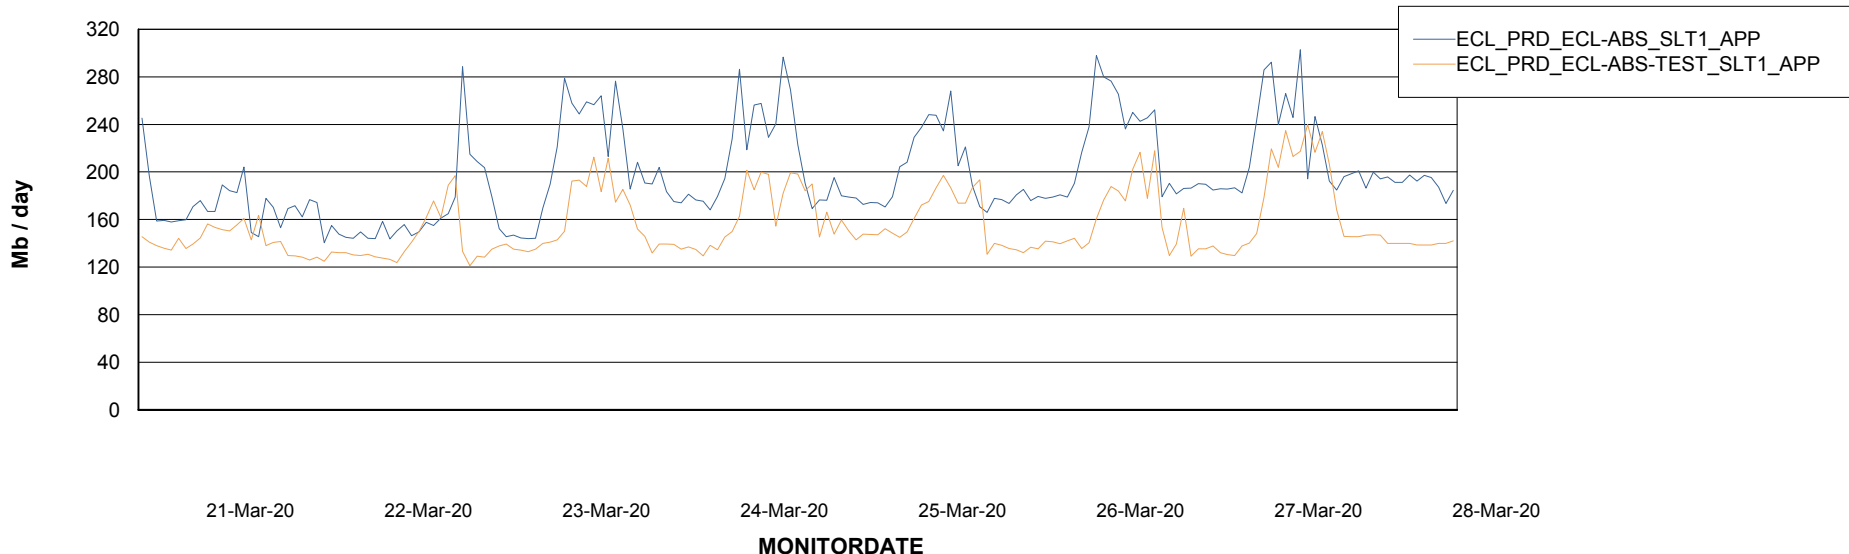

Weekly SLA Customer Report

Customer ECL Production
Database ID 77

Standby Database Health ECL Production

Recovery lag for last 7 days

Weekly SLA Customer Report

Customer ECL Production
Database ID 77

ABSSolute Application Server Services

Avg memory used per ABS Server Service

Avg users per day per ABS server

Weekly SLA Customer Report

Customer ECL Production
Database ID 77

ABSSolute Application ReportServer Services

Avg memory used per ReportServer Service