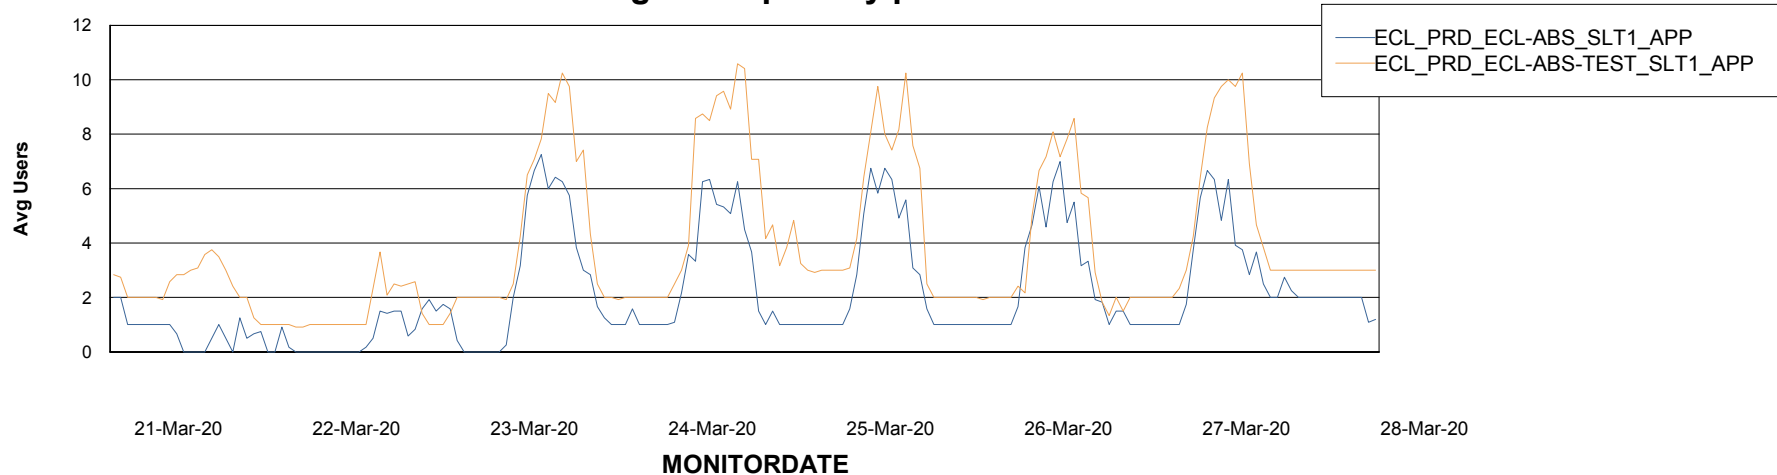

Weekly SLA Customer Report

Customer ECL Production
Database ID 77

Standby Database Health ECL Production

Recovery lag for last 7 days

Weekly SLA Customer Report

Customer ECL Production
Database ID 77

ABSSolute Application Server Services

Avg memory used per ABS Server Service

Avg users per day per ABS server

Weekly SLA Customer Report

Customer ECL Production
Database ID 77

ABSSolute Application ReportServer Services

Avg memory used per ReportServer Service