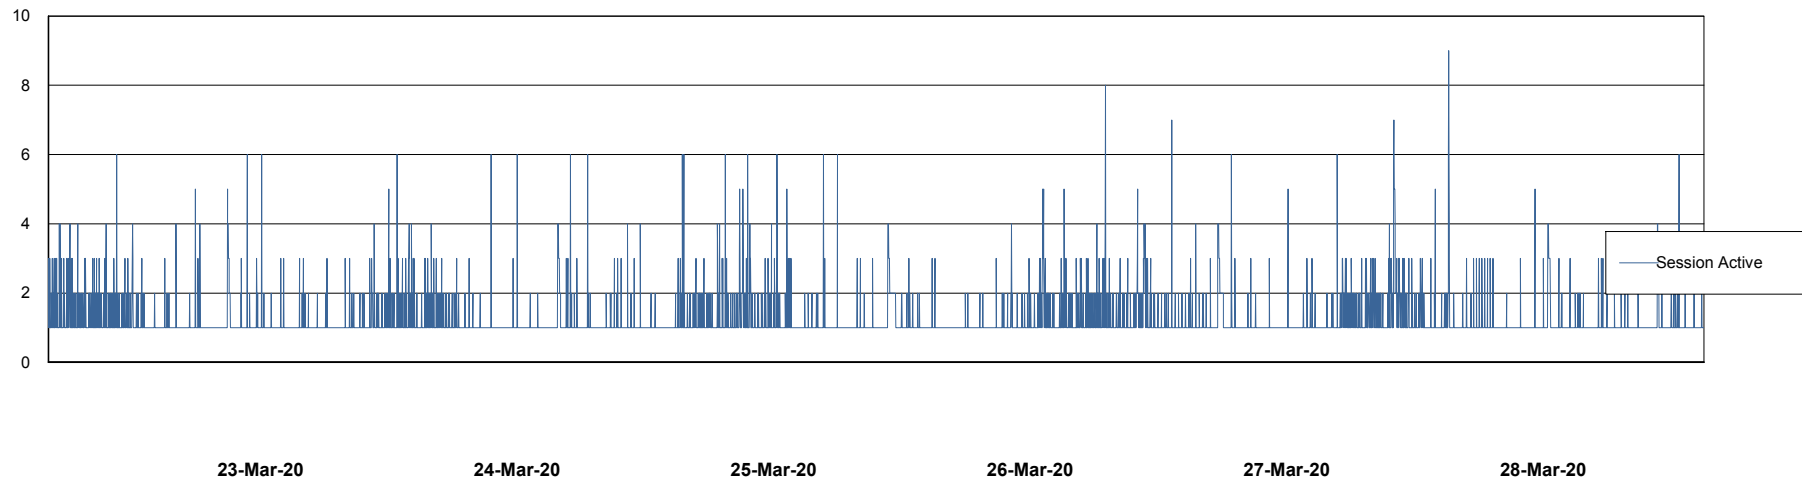

Weekly SLA Customer Report

Customer ECL Production
Database ID 77

Harddisk Usage ECL_PRD_ECL-ABS-WEB

	Free disk space on c: (%)	Total disk space on c: (Gb)
28-Mar-20	79	127
27-Mar-20	79	127
26-Mar-20	79	127
25-Mar-20	79	127
24-Mar-20	79	127
23-Mar-20	79	127
22-Mar-20	79	127

Weekly SLA Customer Report

Customer ECL Production
Database ID 77

Database Performance ECLDB_Production

DB Processes Max 300
DB Sessions Max 480

Weekly SLA Customer Report

Customer ECL Production
Database ID 77