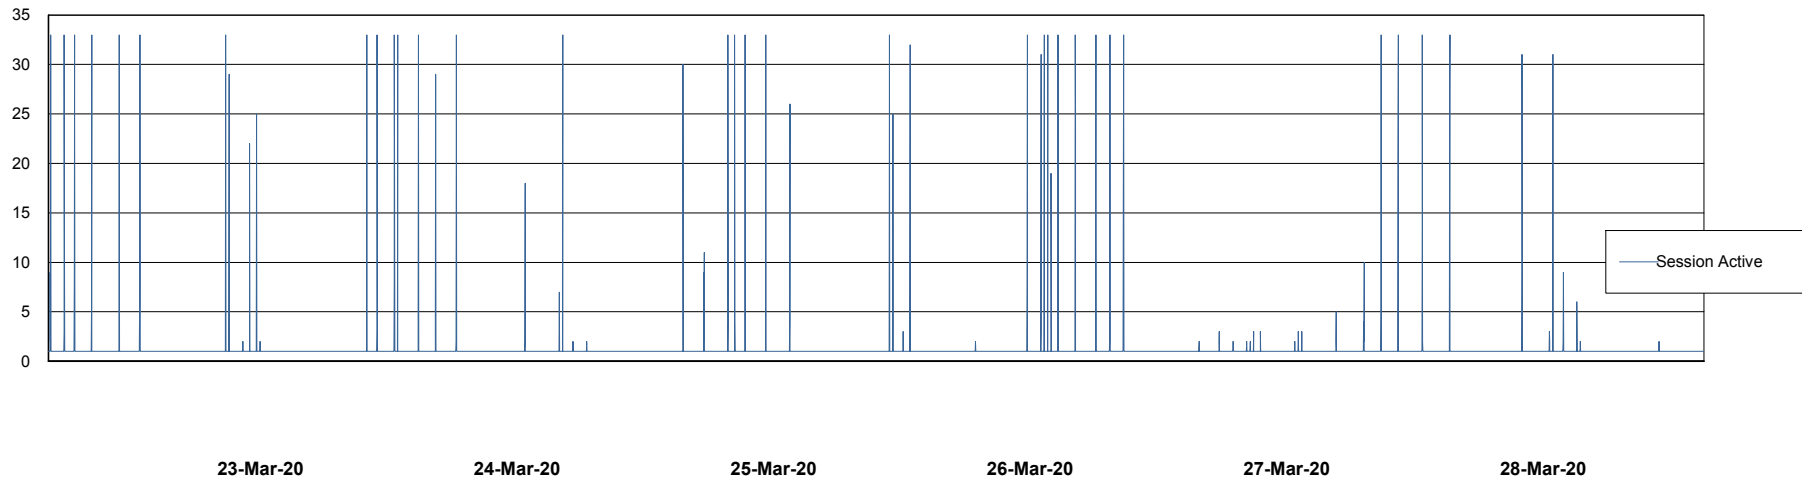

Weekly SLA Customer Report

Customer ECL Production
Database ID 77

Database Performance ECLDB_Production

DB Processes Max 300
DB Sessions Max 480

Weekly SLA Customer Report

Customer ECL Production
Database ID 77

Database Performance ECLDB_Standby

DB Processes Max 300
DB Sessions Max 480

Weekly SLA Customer Report

Customer ECL Production
 Database ID 77

DATABASE SIZE ECLDB_Production

Database growth over last month