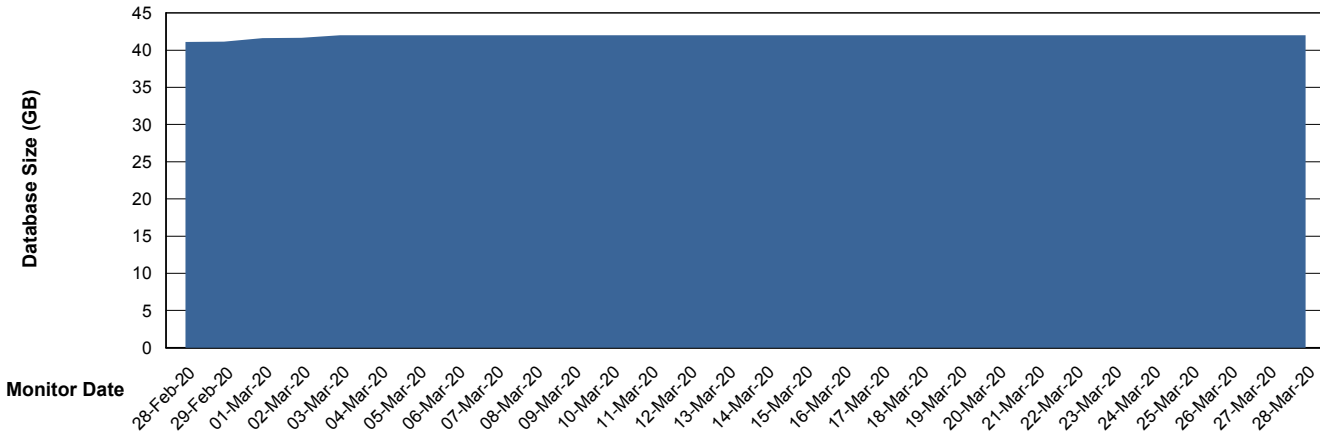

Database Performance ECLDB_Standby

DB Processes Max 300
DB Sessions Max 480

Weekly SLA Customer Report

Customer ECL Production
 Database ID 77

DATABASE SIZE ECLDB_Production

Database growth over last month