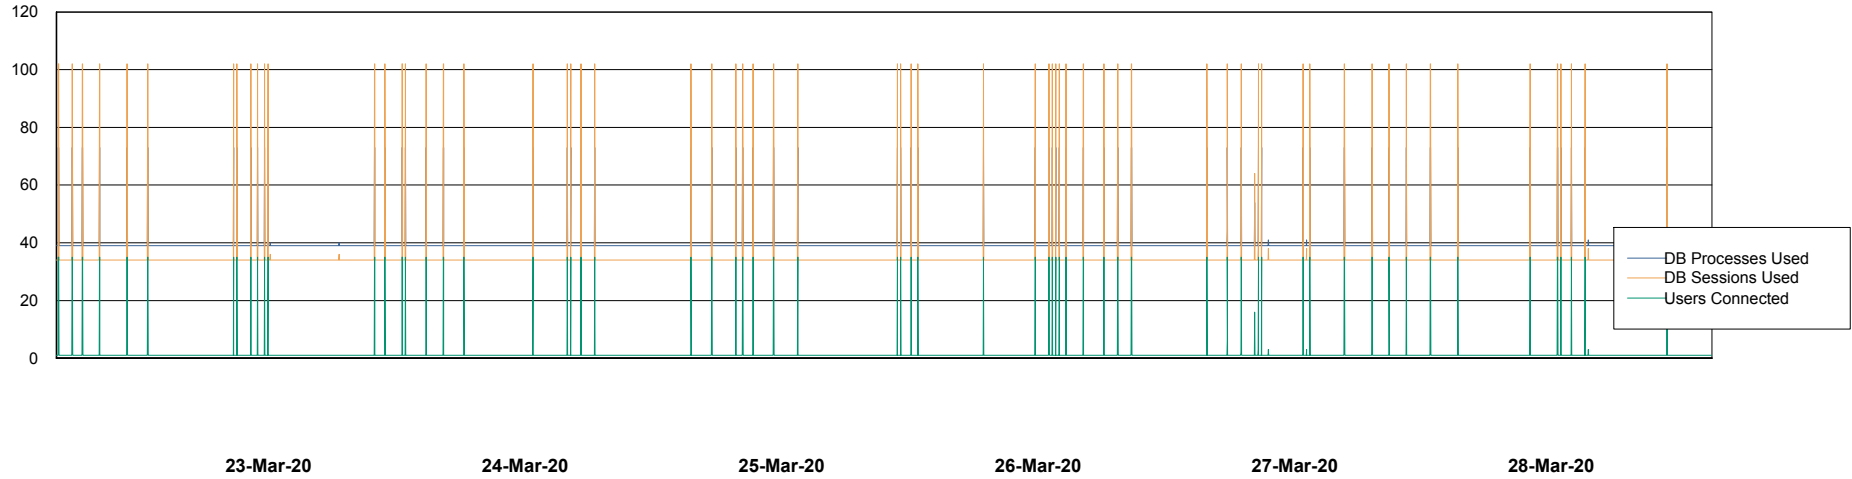

Weekly SLA Customer Report

Customer ECL Production
Database ID 77

Database Performance ECLDB_Production

DB Processes Max 300
DB Sessions Max 480

Weekly SLA Customer Report

Customer ECL Production
Database ID 77

Database Performance ECLDB_Standby

DB Processes Max 300
DB Sessions Max 480

Weekly SLA Customer Report

Customer ECL Production
 Database ID 77

DATABASE SIZE ECLDB_Production

Database growth over last month