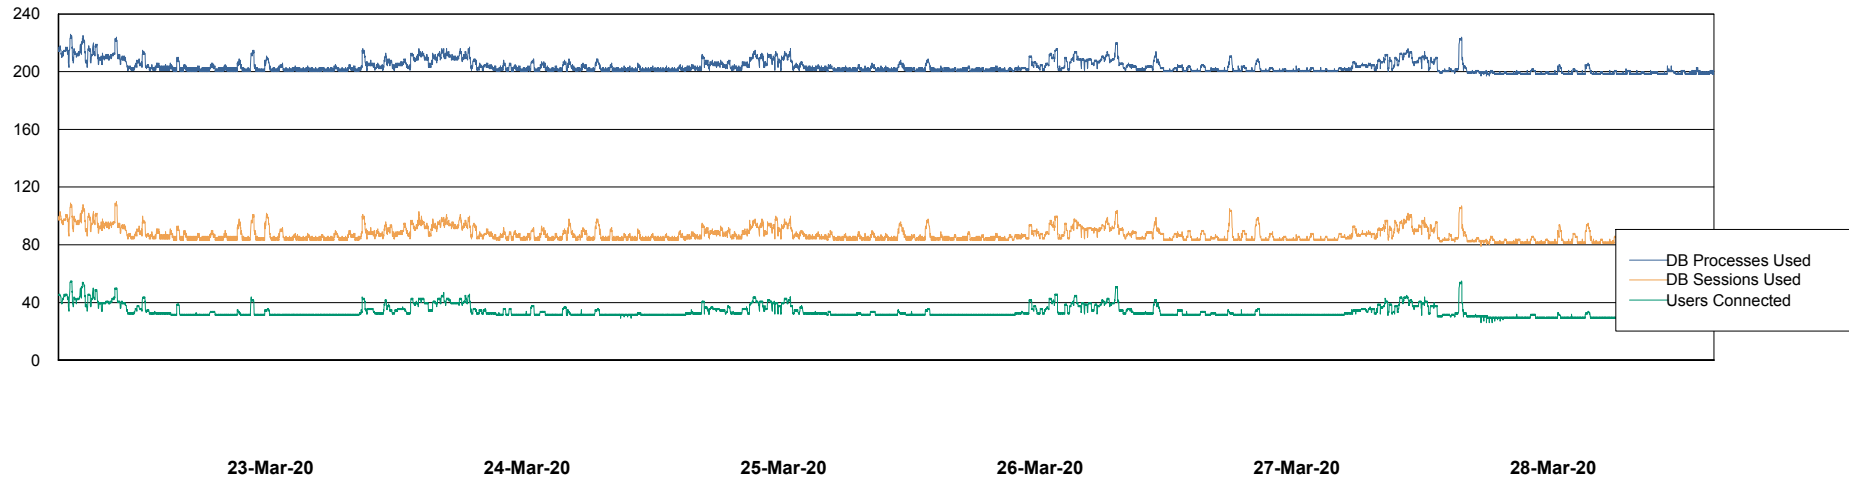

Weekly SLA Customer Report

Customer ECL Production
Database ID 77

Harddisk Usage ECL_PRD_ECL-ABS-WEB

	Free disk space on c: (%)	Total disk space on c: (Gb)
28-Mar-20	79	127
27-Mar-20	79	127
26-Mar-20	79	127
25-Mar-20	79	127
24-Mar-20	79	127
23-Mar-20	79	127
22-Mar-20	79	127

Weekly SLA Customer Report

Customer ECL Production
Database ID 77

Database Performance ECLDB_Production

DB Processes Max 300
DB Sessions Max 480

Weekly SLA Customer Report

Customer ECL Production
Database ID 77