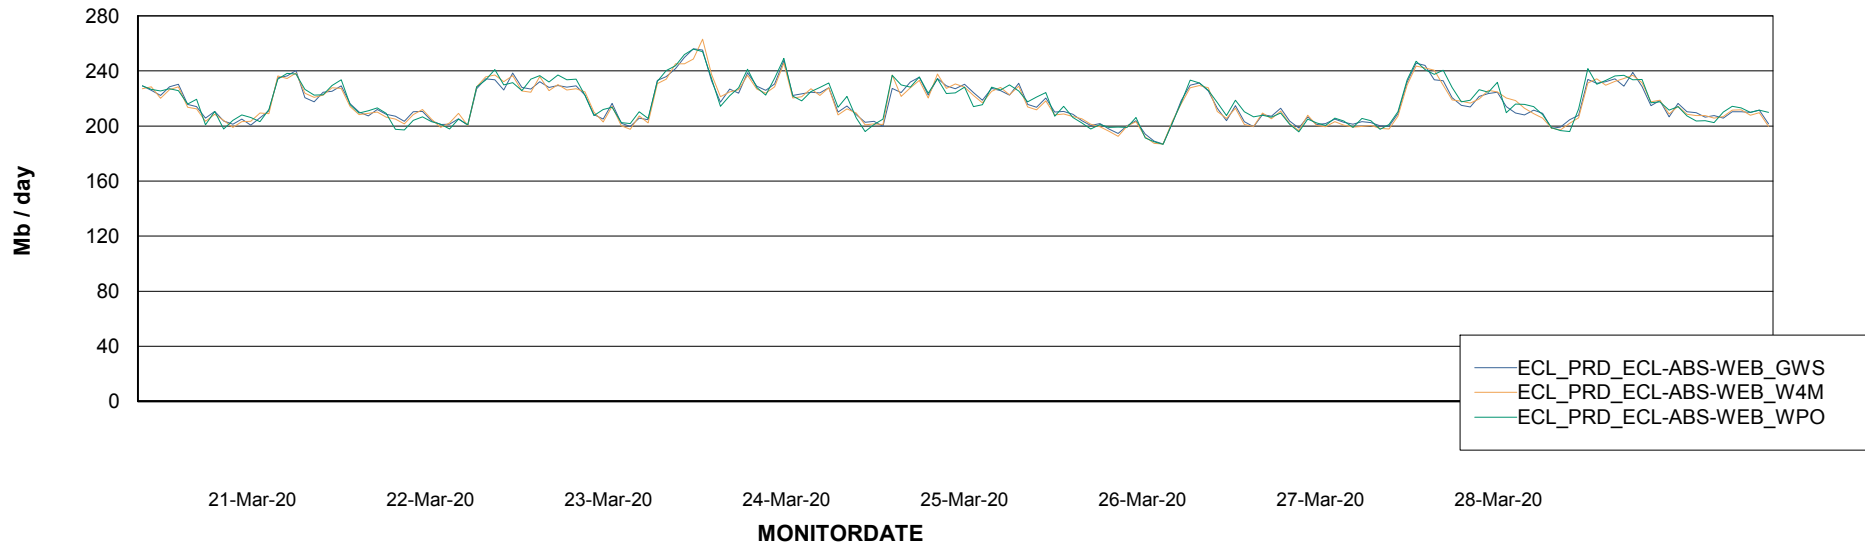

ABSolute Web Component Services

Avg memory used per ABS Web component