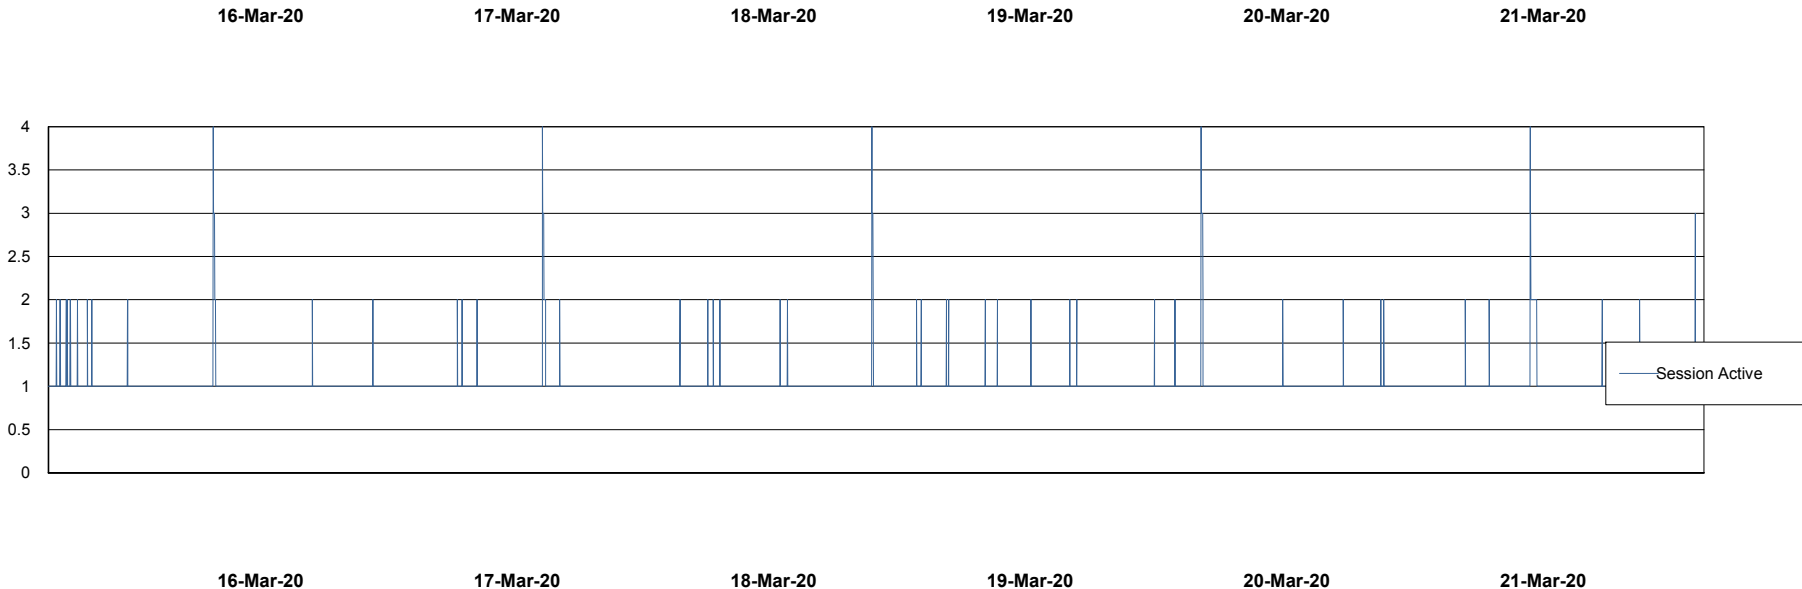

Weekly SLA Customer Report

Customer WBL_Production
 Database ID 40

Harddisk Usage WBL_PRD_ORACLE1

	Free disk space on c: (%)	Total disk space on c: (Gb)	Free disk space on d: (%)	Total disk space on d: (Gb)	Free disk space on e: (%)	Total disk space on e: (Gb)	Free disk space on f: (%)	Total disk space on f: (Gb)
21-Mar-20	70	120	76	200	91	200	92	100
20-Mar-20	70	120	76	200	91	200	92	100
19-Mar-20	70	120	76	200	91	200	92	100
18-Mar-20	70	120	76	200	91	200	92	100
17-Mar-20	70	120	76	200	91	200	93	100
16-Mar-20	70	120	76	200	91	200	93	100
15-Mar-20	70	120	76	200	91	200	93	100

Harddisk Usage WBL_PRD_ORACLE2

	Free disk space on c: (%)	Total disk space on c: (Gb)	Free disk space on d: (%)	Total disk space on d: (Gb)	Free disk space on e: (%)	Total disk space on e: (Gb)	Free disk space on f: (%)	Total disk space on f: (Gb)
21-Mar-20	71	120	87	200	87	200	95	200
20-Mar-20	71	120	87	200	87	200	96	200
19-Mar-20	71	120	87	200	87	200	96	200
18-Mar-20	71	120	87	200	87	200	96	200
17-Mar-20	71	120	87	200	87	200	96	200
16-Mar-20	71	120	87	200	87	200	96	200
15-Mar-20	71	120	87	200	87	200	96	200

Weekly SLA Customer Report

Customer WBL_Production
Database ID 40

Database Performance WBLDB_Production

DB Processes Max 500
DB Sessions Max 772

Weekly SLA Customer Report

Customer WBL_Production
Database ID 40

Database Performance WBLDB_Standby

DB Processes Max 500
DB Sessions Max 772

Weekly SLA Customer Report

Customer WBL_Production
 Database ID 40

DATABASE SIZE WBLDB_Production

Database growth over last month