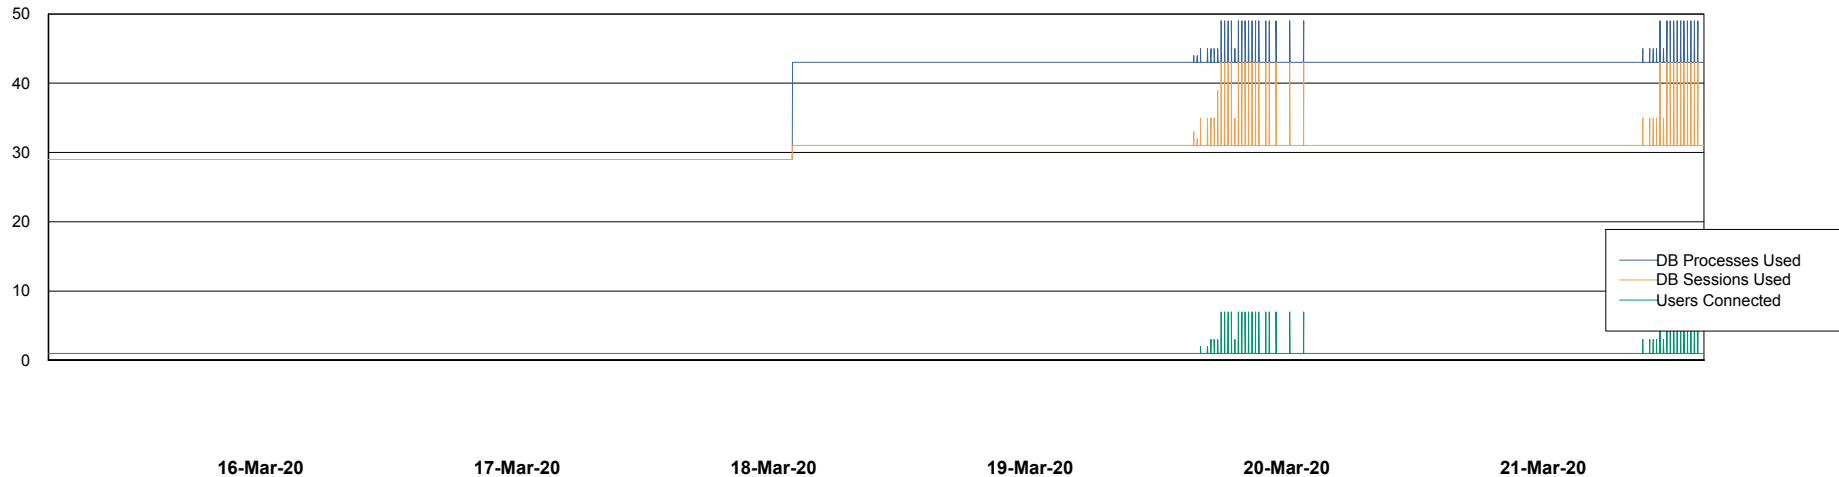

Weekly SLA Customer Report

Customer WBL_Production
Database ID 40

Database Performance WBLDB_Production

DB Processes Max 500
DB Sessions Max 772

Weekly SLA Customer Report

Customer WBL_Production
Database ID 40

Database Performance WBLDB_Standby

DB Processes Max 500
DB Sessions Max 772

Weekly SLA Customer Report

Customer WBL_Production
 Database ID 40

DATABASE SIZE WBLDB_Production

Database growth over last month