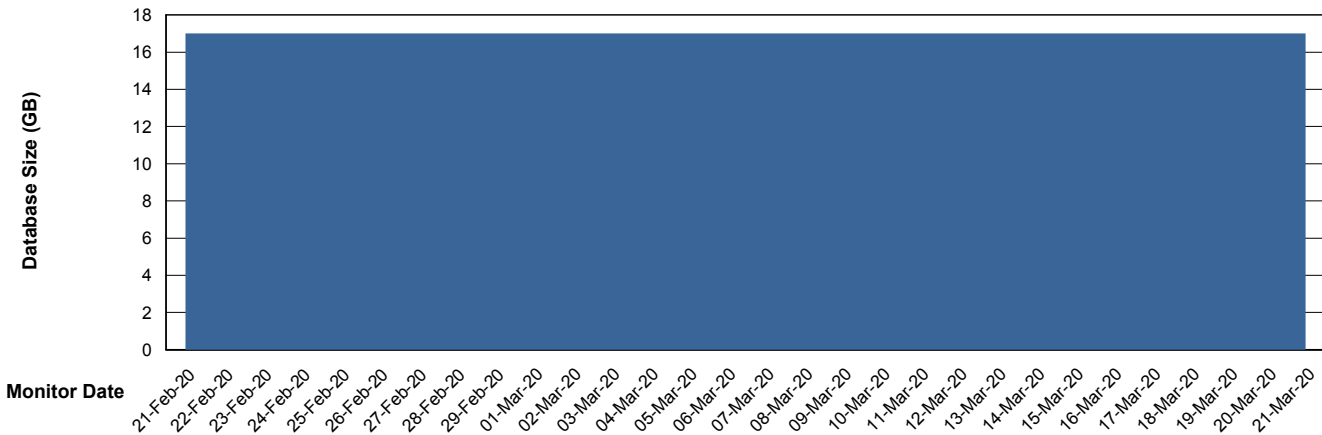

Database Performance WBLDB_Standby

DB Processes Max 500
DB Sessions Max 772

Weekly SLA Customer Report

Customer WBL_Production
 Database ID 40

DATABASE SIZE WBLDB_Production

Database growth over last month

Database Tablespace WBLDB_Production

Date	Tablespace Name	Filesize (Gb)	Usedsize (Gb)	Percentage free
21-Mar-20	ABSDATA	9	7	22
	INDX	12	9	25
20-Mar-20	ABSDATA	9	7	22
	INDX	12	9	25
19-Mar-20	ABSDATA	9	7	22
	INDX	12	9	25
18-Mar-20	ABSDATA	9	7	22
	INDX	12	9	25
17-Mar-20	ABSDATA	9	7	22
	INDX	12	9	25
16-Mar-20	ABSDATA	9	7	22
	INDX	12	9	25
15-Mar-20	ABSDATA	9	7	22
	INDX	12	9	25