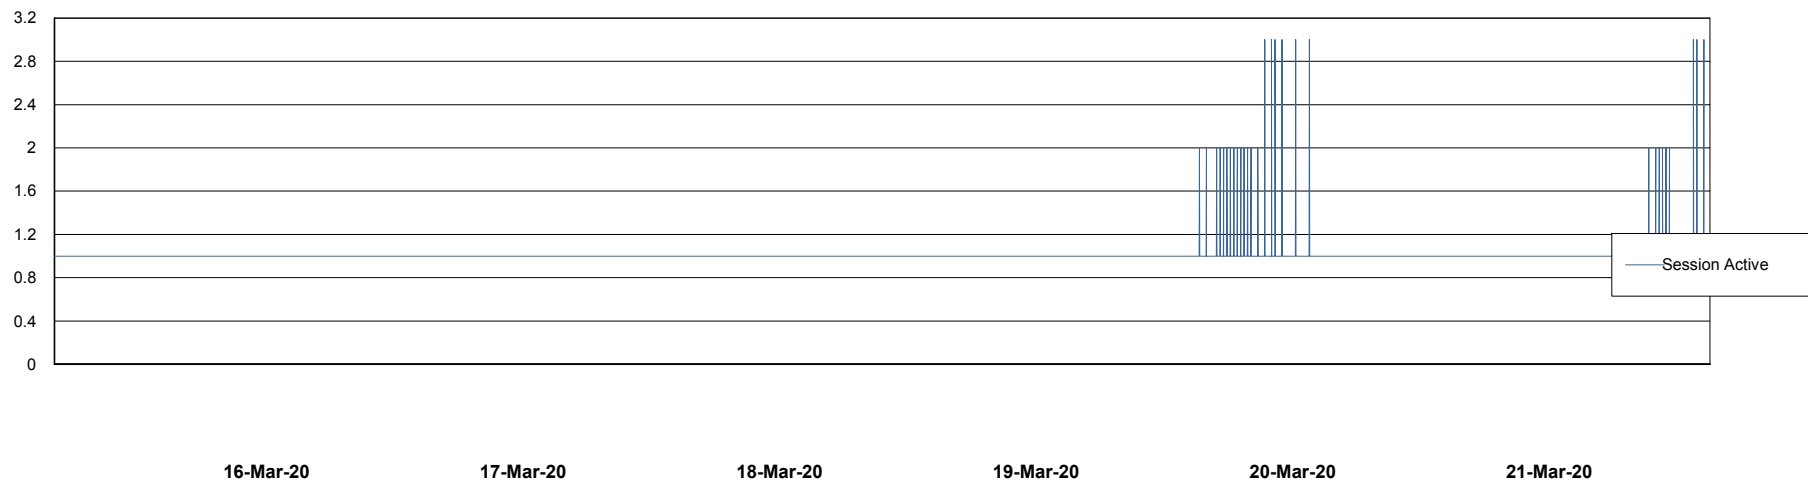

Weekly SLA Customer Report

Customer WBL_Production
Database ID 40

Database Performance WBLDB_Production

DB Processes Max 500
DB Sessions Max 772

Weekly SLA Customer Report

Customer WBL_Production
Database ID 40

Database Performance WBLDB_Standby

DB Processes Max 500
DB Sessions Max 772

Weekly SLA Customer Report

Customer WBL_Production
 Database ID 40

DATABASE SIZE WBLDB_Production

Database growth over last month