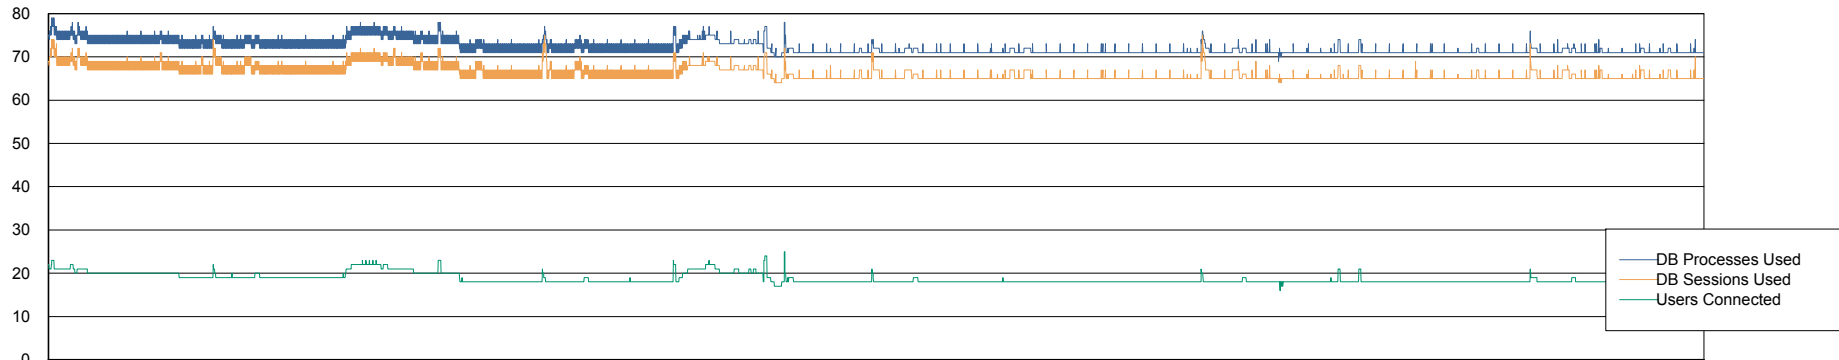

Harddisk Usage WBL_PRD_ORACLE2

	Free disk space on c: (%)	Total disk space on c: (Gb)	Free disk space on d: (%)	Total disk space on d: (Gb)	Free disk space on e: (%)	Total disk space on e: (Gb)	Free disk space on f: (%)	Total disk space on f: (Gb)
21-Mar-20	71	120	87	200	87	200	95	200
20-Mar-20	71	120	87	200	87	200	96	200
19-Mar-20	71	120	87	200	87	200	96	200
18-Mar-20	71	120	87	200	87	200	96	200
17-Mar-20	71	120	87	200	87	200	96	200
16-Mar-20	71	120	87	200	87	200	96	200
15-Mar-20	71	120	87	200	87	200	96	200

Weekly SLA Customer Report

Customer WBL_Production
Database ID 40

Database Performance WBLDB_Production

DB Processes Max 500
DB Sessions Max 772

Weekly SLA Customer Report

Customer WBL_Production
Database ID 40