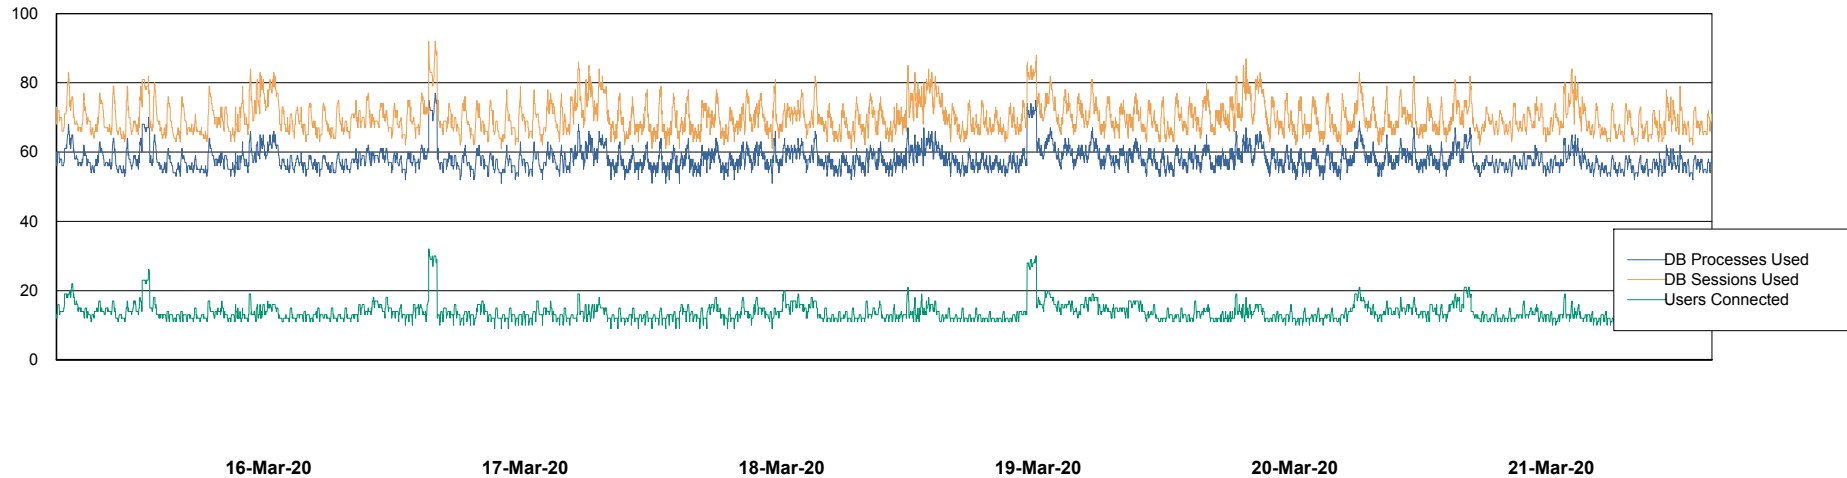

Database Performance VOSBIDB_Production

DB Processes Max 300
DB Sessions Max 472