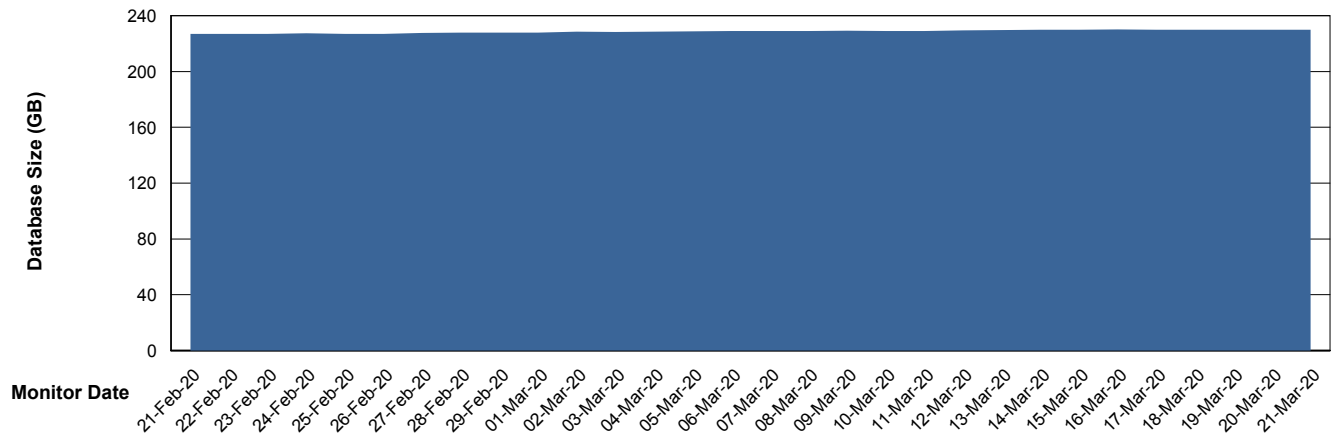

Weekly SLA Customer Report

Customer VOS_Production
Database ID 68

DATABASE SIZE VOSBIDB_Production

Database growth over last month

DATABASE SIZE VOSDB_Production

Database growth over last month

Weekly SLA Customer Report