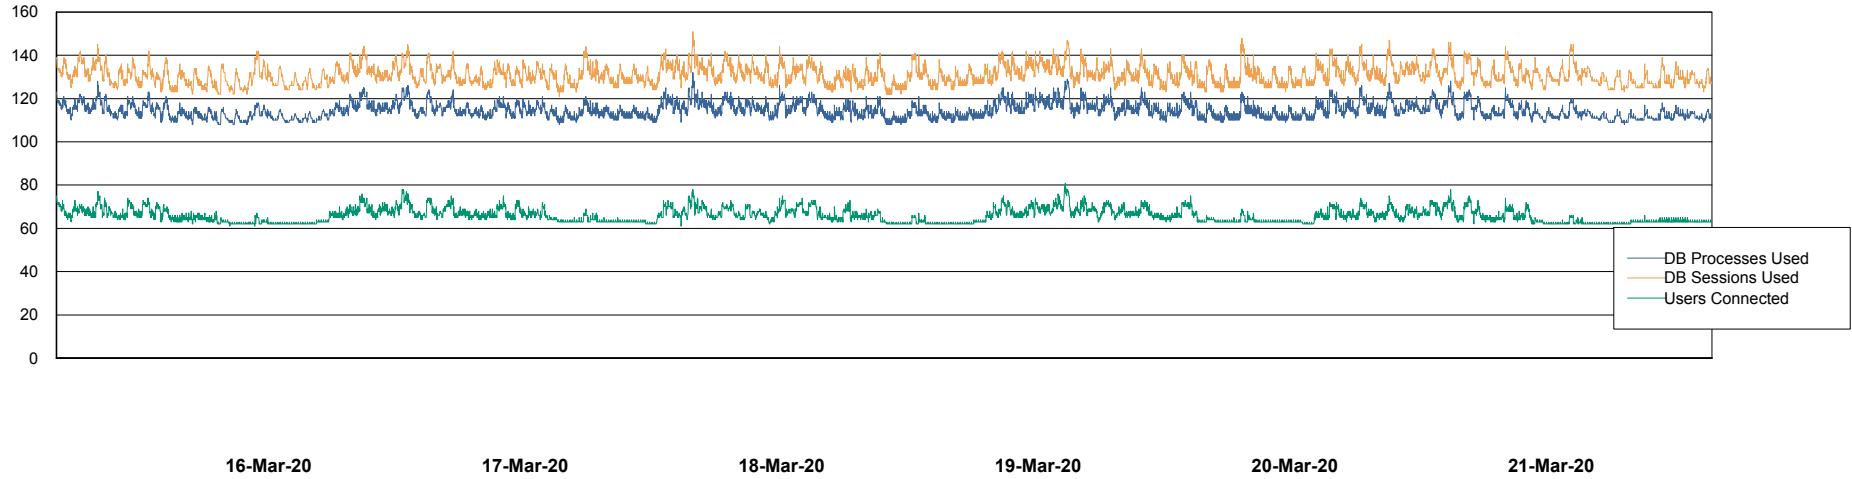

Database Performance VOSDB_Production

DB Processes Max 500
DB Sessions Max 772