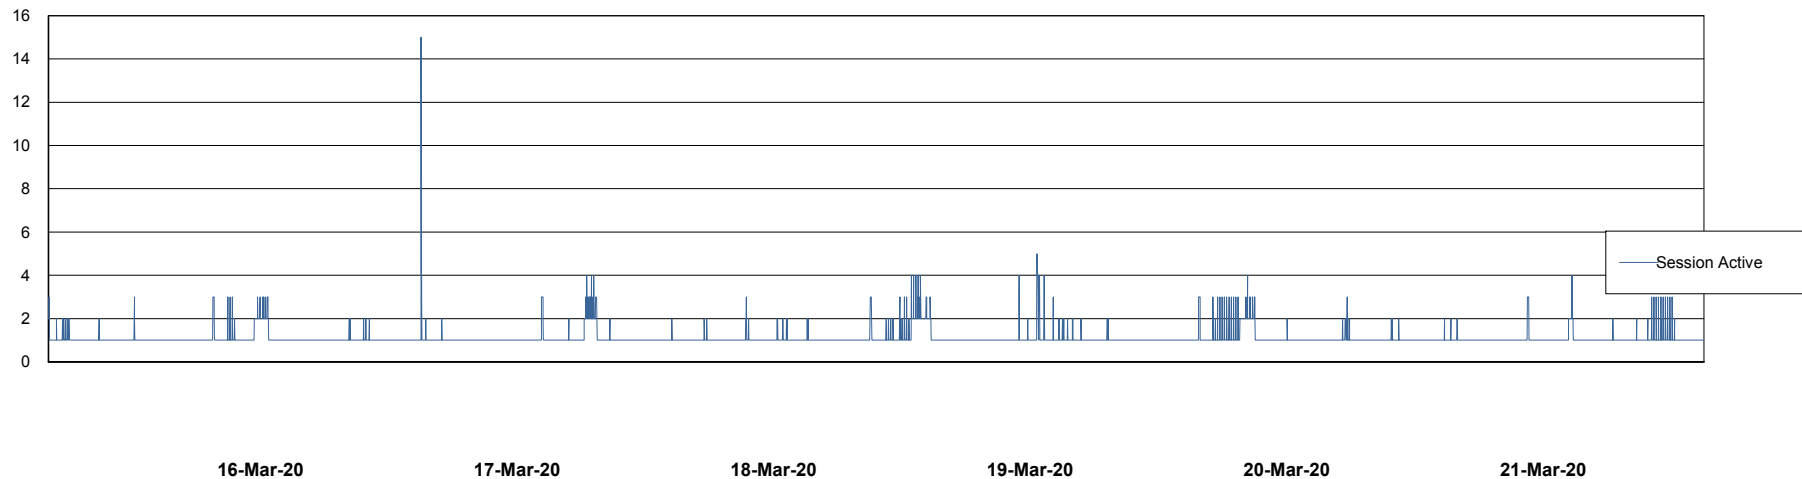

Harddisk Usage VOS_ABSWEB2

	Free disk space on / (%)	Total disk space on / (Gb)	Used disk space on / (Gb)	Total disk space on /home (Gb)	Used disk space on /home (Gb)	Free disk space on /opt (%)	Total disk space on /opt (Gb)	Used disk space on /opt (Gb)	Total disk space on /tmp (Gb)	Used disk space on /tmp (Gb)
21-Mar-20	80	50	10	50	10	80	50	10	50	10
20-Mar-20	80	50	10	50	10	80	50	10	50	10
19-Mar-20	80	50	10	50	10	80	50	10	50	10
18-Mar-20	80	50	10	50	10	80	50	10	50	10
17-Mar-20	80	50	10	50	10	80	50	10	50	10
16-Mar-20	80	50	10	50	10	80	50	10	50	10
15-Mar-20	80	50	10	50	10	80	50	10	50	10

Weekly SLA Customer Report

Customer VOS_Production
Database ID 68

Database Performance VOSBIDB_Production

DB Processes Max 300
DB Sessions Max 472

Weekly SLA Customer Report

Customer VOS_Production
Database ID 68