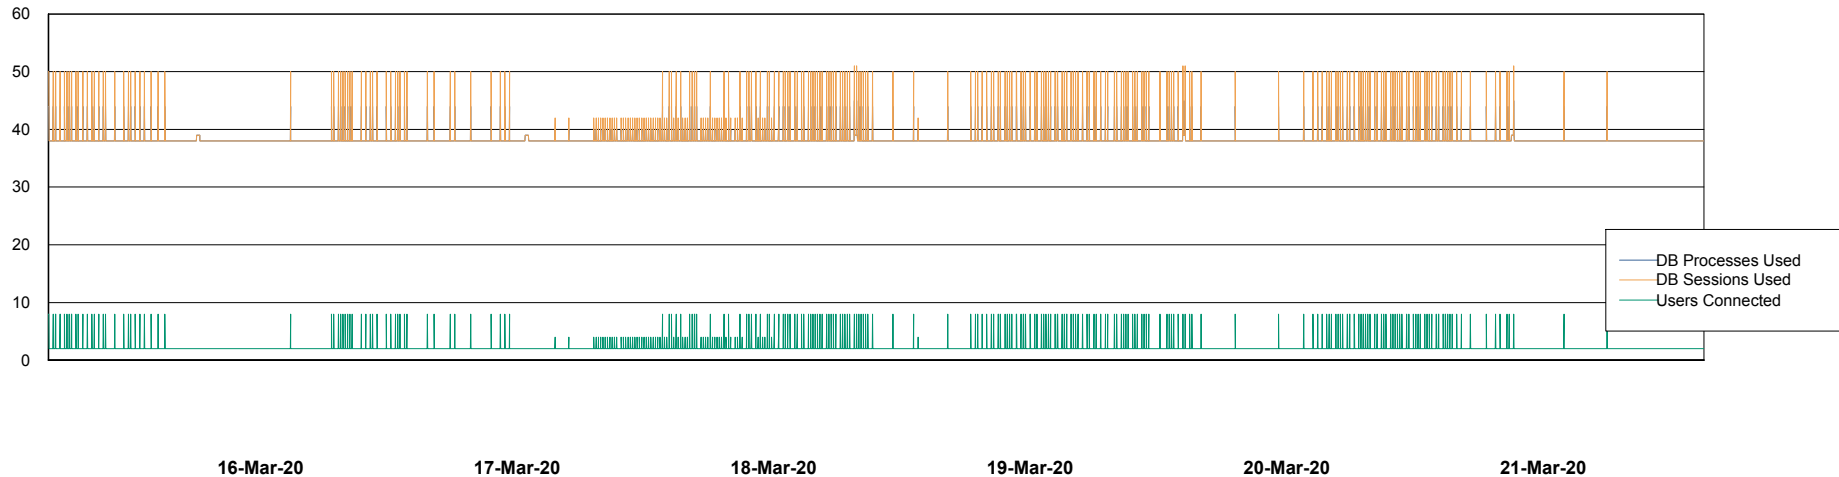

Database Performance VOSDB_Production

DB Processes Max 500
DB Sessions Max 772

Weekly SLA Customer Report

Customer VOS_Production
Database ID 68

Database Performance VOSDB_Standby

DB Processes Max 300
DB Sessions Max 472