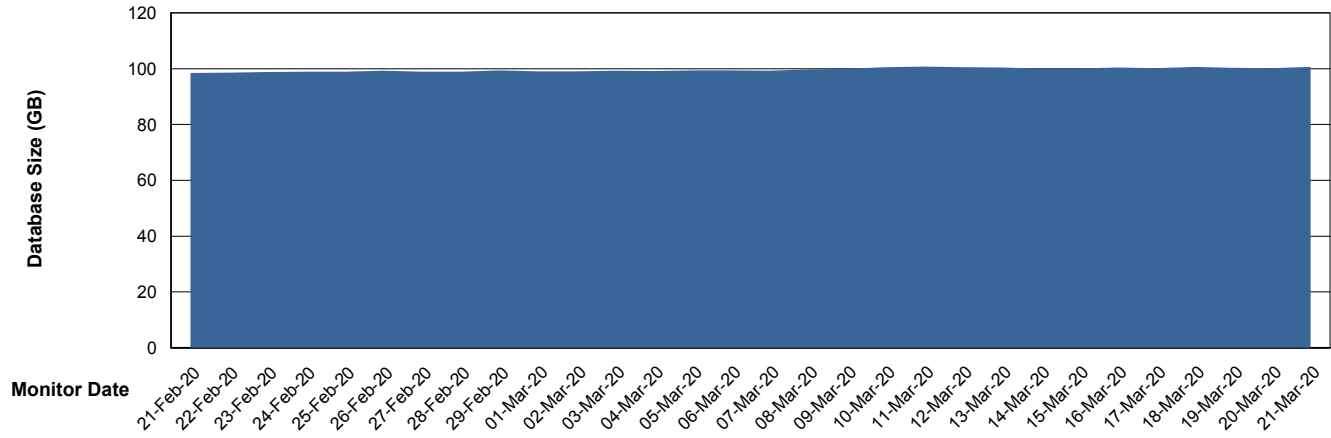

Database Performance VOSDB_Production

DB Processes Max 500
DB Sessions Max 772

Weekly SLA Customer Report

Customer VOS_Production
Database ID 68

Database Performance VOSDB_Standby

DB Processes Max 300
DB Sessions Max 472

Weekly SLA Customer Report

Customer VOS_Production
Database ID 68

DATABASE SIZE VOSBIDB_Production

Database growth over last month

DATABASE SIZE VOSDB_Production

Database growth over last month

Weekly SLA Customer Report