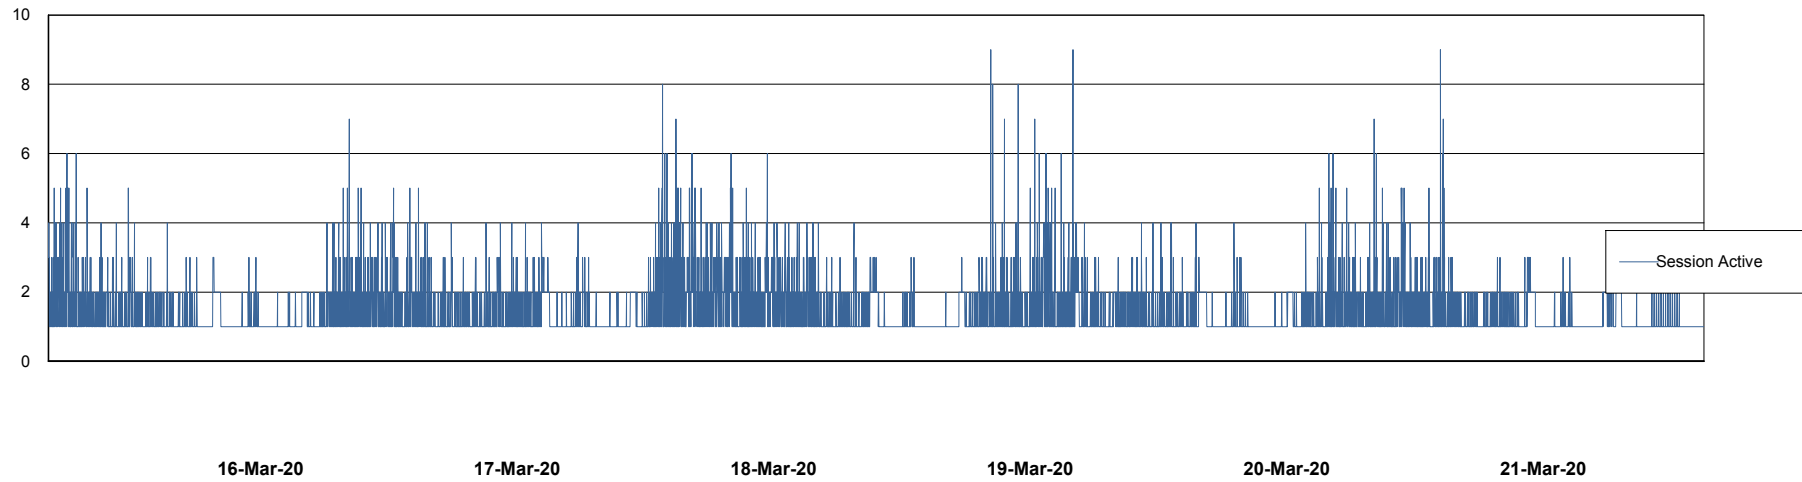

Database Performance VOSDB_Production

DB Processes Max 500
DB Sessions Max 772