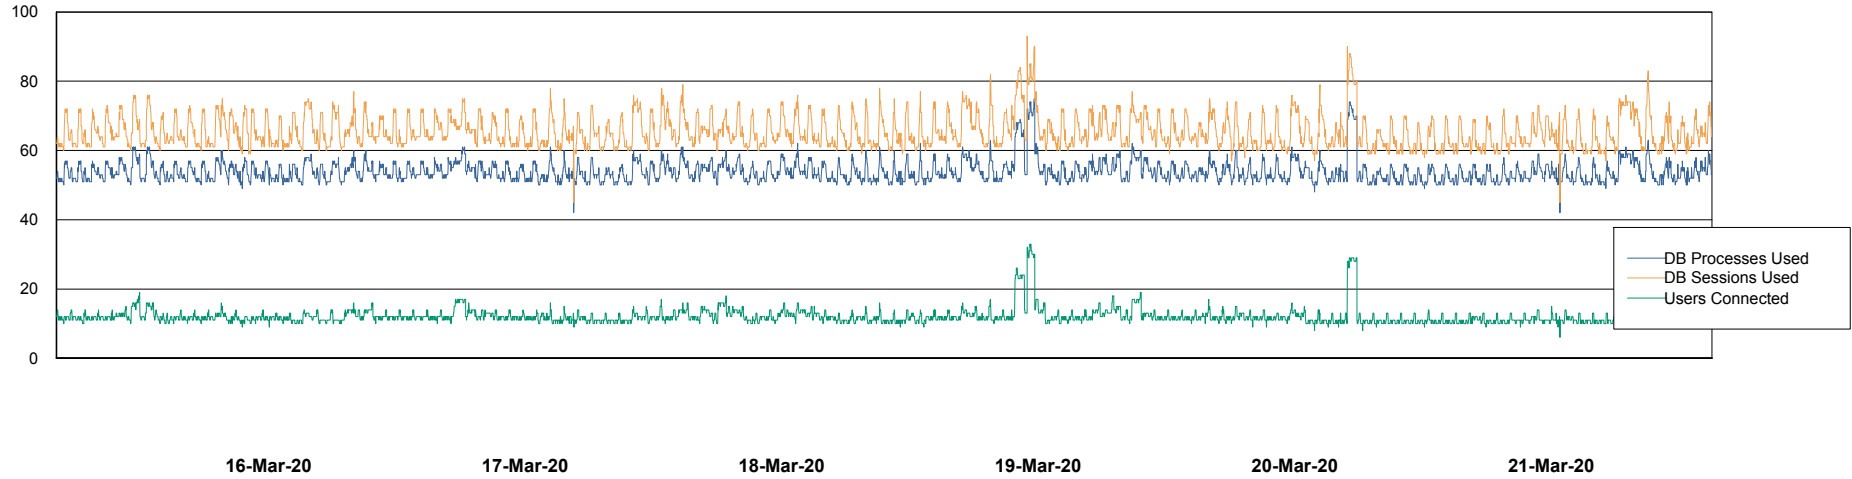

Database Performance VENDB_BI

DB Processes Max 500
DB Sessions Max 772