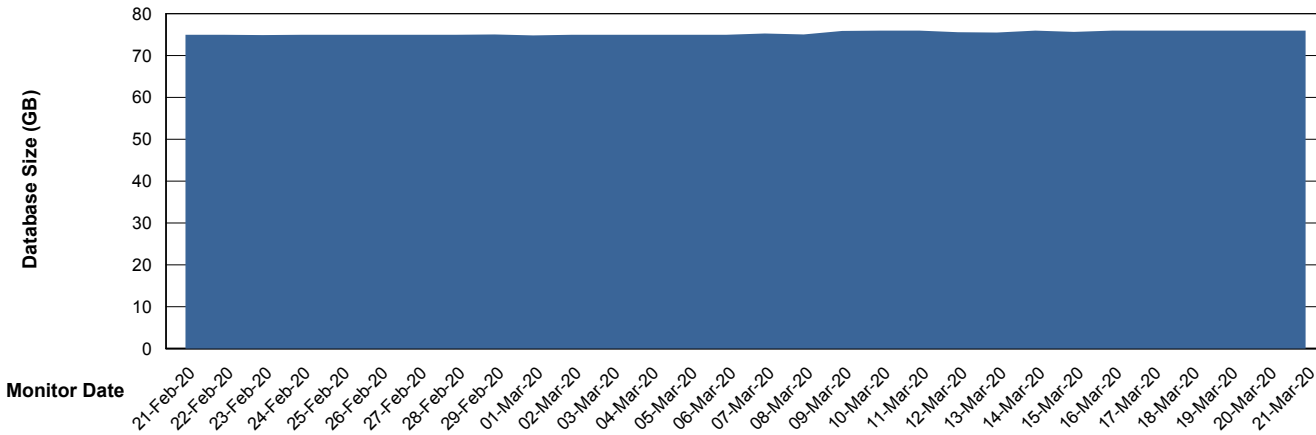

# Weekly SLA Customer Report

Customer VEN\_Production  
Database ID 35

DATABASE SIZE ABSVEN06 Primary DB 2019

### Database growth over last month

DATABASE SIZE VENDB\_BI

### Database growth over last month