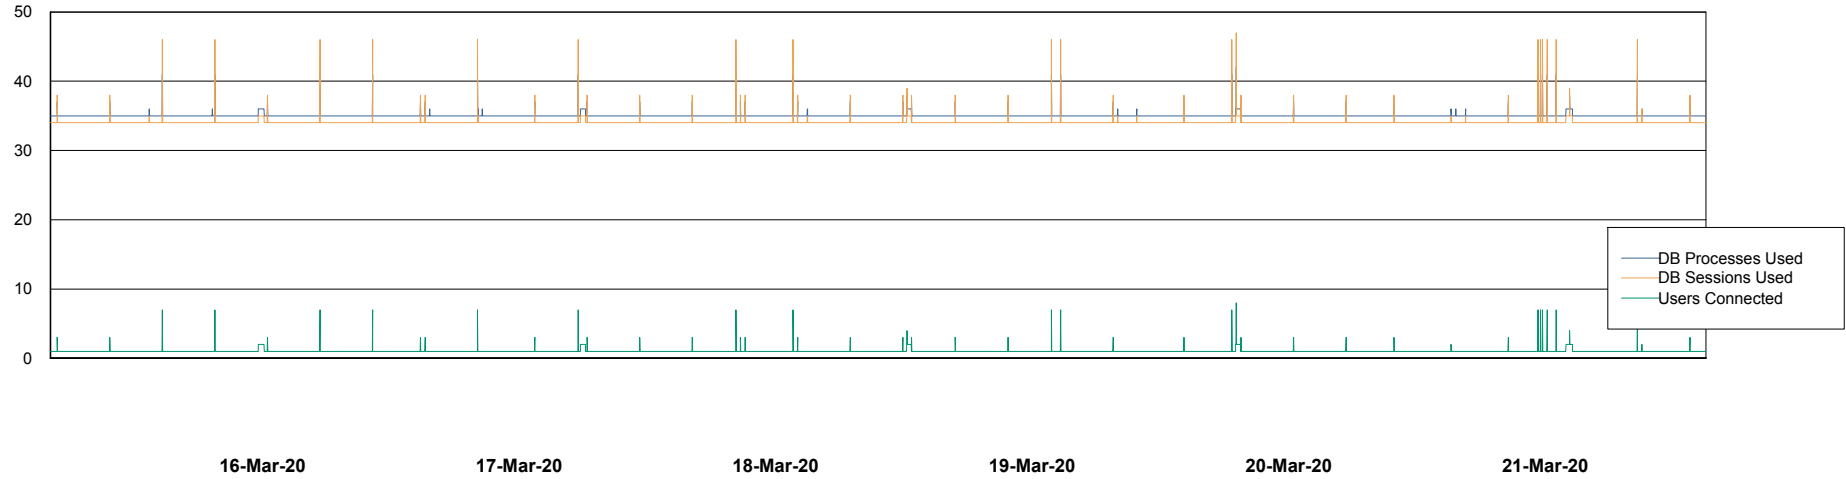

Database Performance ABSVEN07 Standby DB 2019

DB Processes Max 300
DB Sessions Max 472