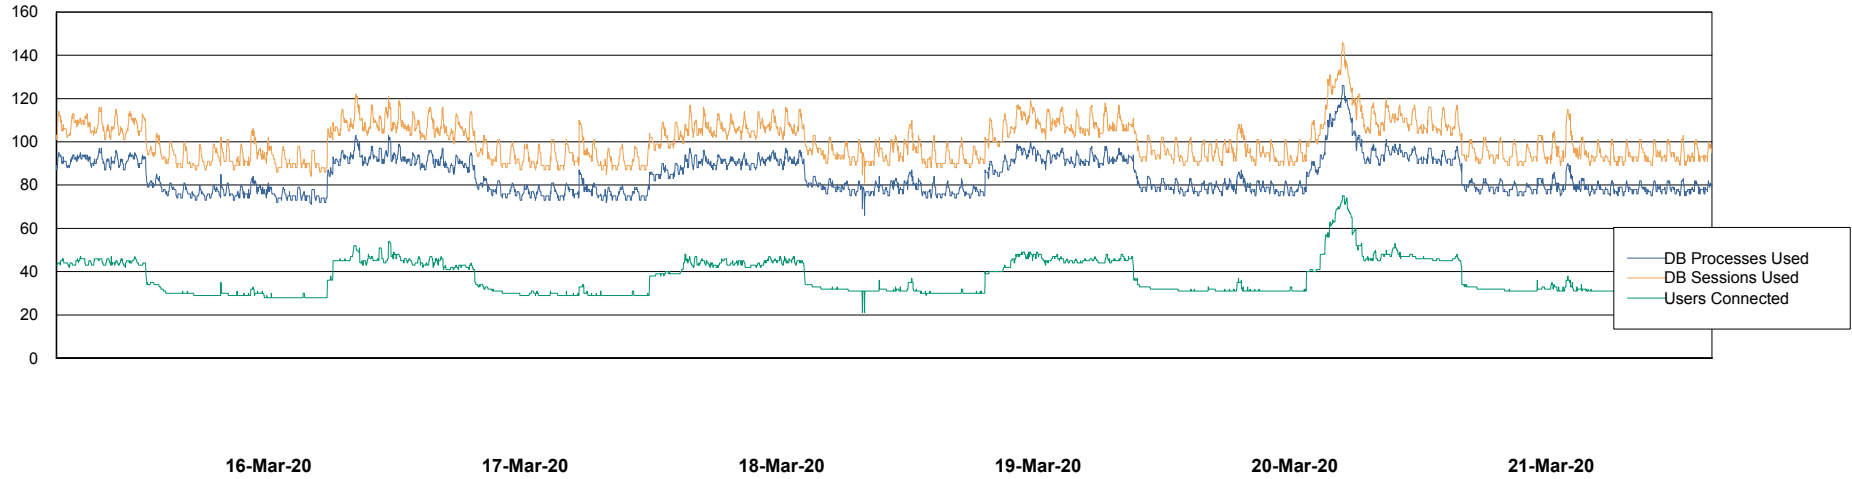

Database Performance ABSVEN06 Primary DB 2019

DB Processes Max 300
DB Sessions Max 472