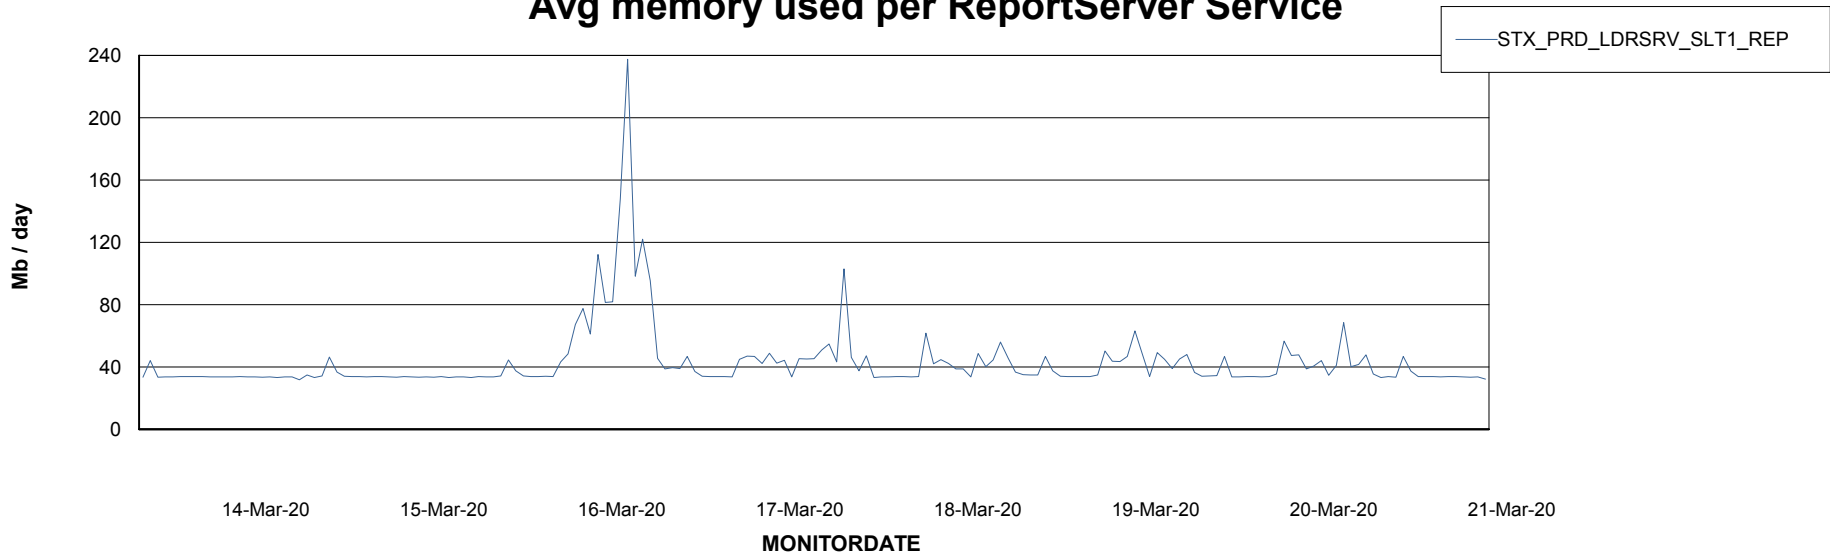

ABSSolute Application ReportServer Services

Avg memory used per ReportServer Service