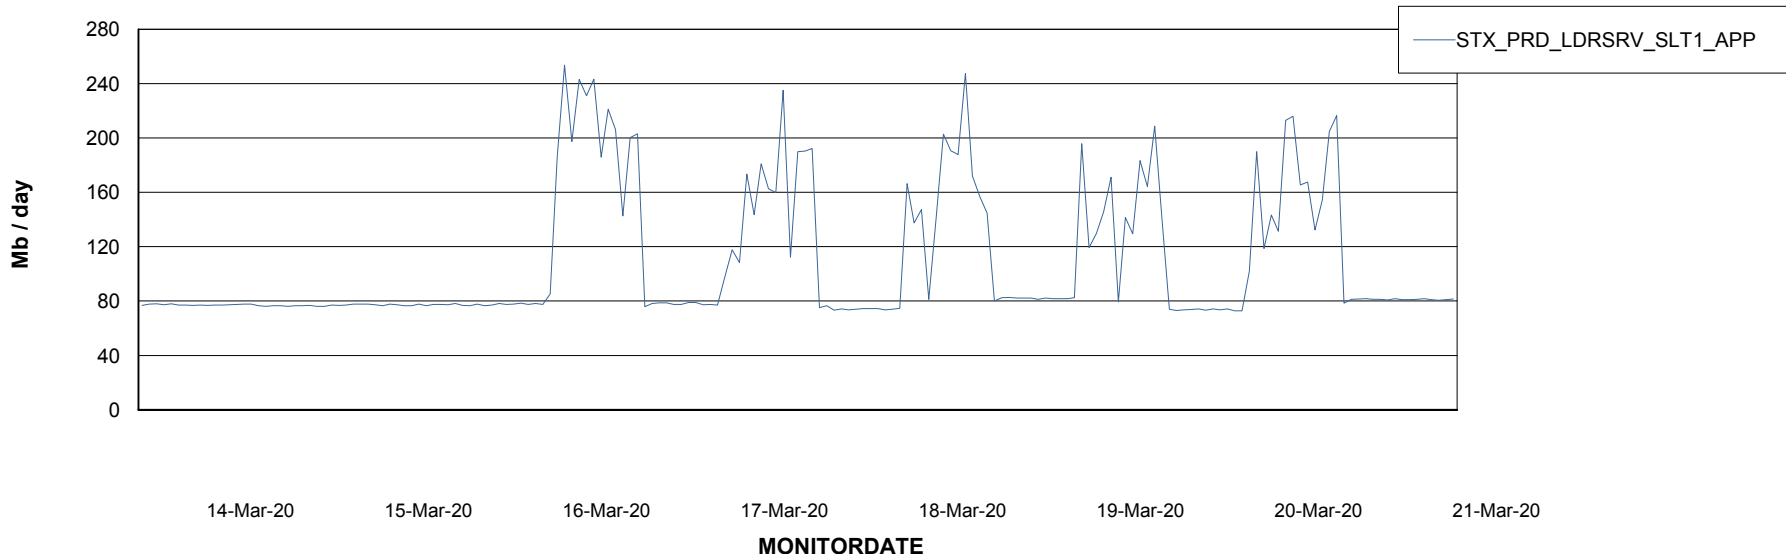

Weekly SLA Customer Report

Customer STX_Production
Database ID 71

Database Performance STXDB_Production

DB Processes Max 150
DB Sessions Max 248

Weekly SLA Customer Report

Customer STX_Production
 Database ID 71

DATABASE SIZE STXDB_Production

Database growth over last month

Database Tablespace STXDB_Production

Date	Tablespace Name	Filesize (Gb)	Usedsize (Gb)	Percentage free
21-Mar-20	ABSDATA	8	6	25
	INDX	1	0	100
20-Mar-20	ABSDATA	8	6	25
	INDX	1	0	100
19-Mar-20	ABSDATA	8	6	25
	INDX	1	0	100
18-Mar-20	ABSDATA	8	6	25
	INDX	1	0	100
17-Mar-20	ABSDATA	8	6	25
	INDX	1	0	100
16-Mar-20	ABSDATA	8	6	25
	INDX	1	0	100
15-Mar-20	ABSDATA	8	6	25
	INDX	1	0	100

Weekly SLA Customer Report

Customer STX_Production
Database ID 71

ABSSolute Application Server Services

Avg memory used per ABS Server Service

Avg users per day per ABS server

Weekly SLA Customer Report

Customer STX_Production
Database ID 71