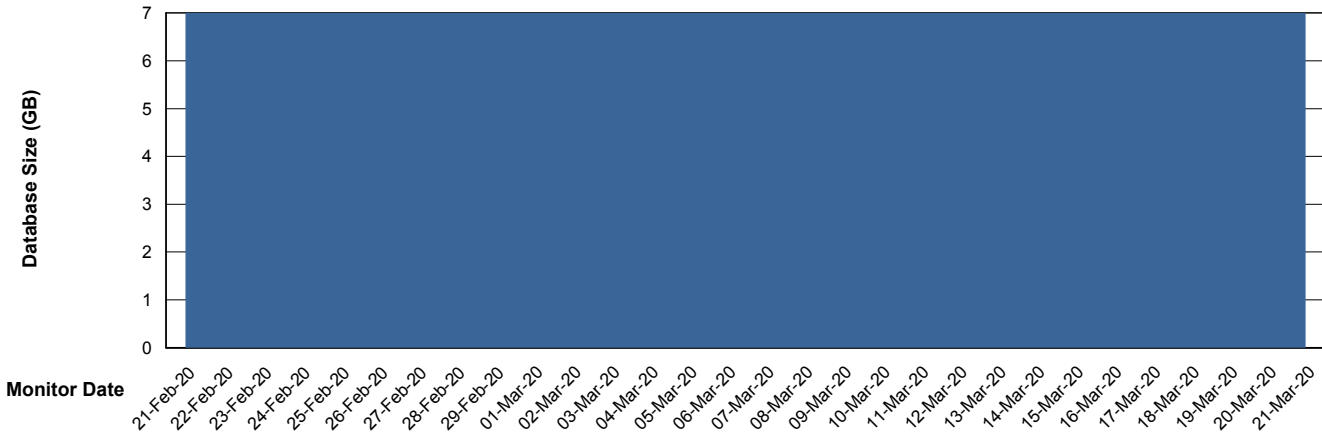

Weekly SLA Customer Report

Customer STX_Production
Database ID 71

Database Performance STXDB_Production

DB Processes Max 150
DB Sessions Max 248

Weekly SLA Customer Report

Customer STX_Production
 Database ID 71

DATABASE SIZE STXDB_Production

Database growth over last month

Database Tablespace STXDB_Production

Date	Tablespace Name	Filesize (Gb)	Usedsize (Gb)	Percentage free
21-Mar-20	ABSDATA	8	6	25
	INDX	1	0	100
20-Mar-20	ABSDATA	8	6	25
	INDX	1	0	100
19-Mar-20	ABSDATA	8	6	25
	INDX	1	0	100
18-Mar-20	ABSDATA	8	6	25
	INDX	1	0	100
17-Mar-20	ABSDATA	8	6	25
	INDX	1	0	100
16-Mar-20	ABSDATA	8	6	25
	INDX	1	0	100
15-Mar-20	ABSDATA	8	6	25
	INDX	1	0	100