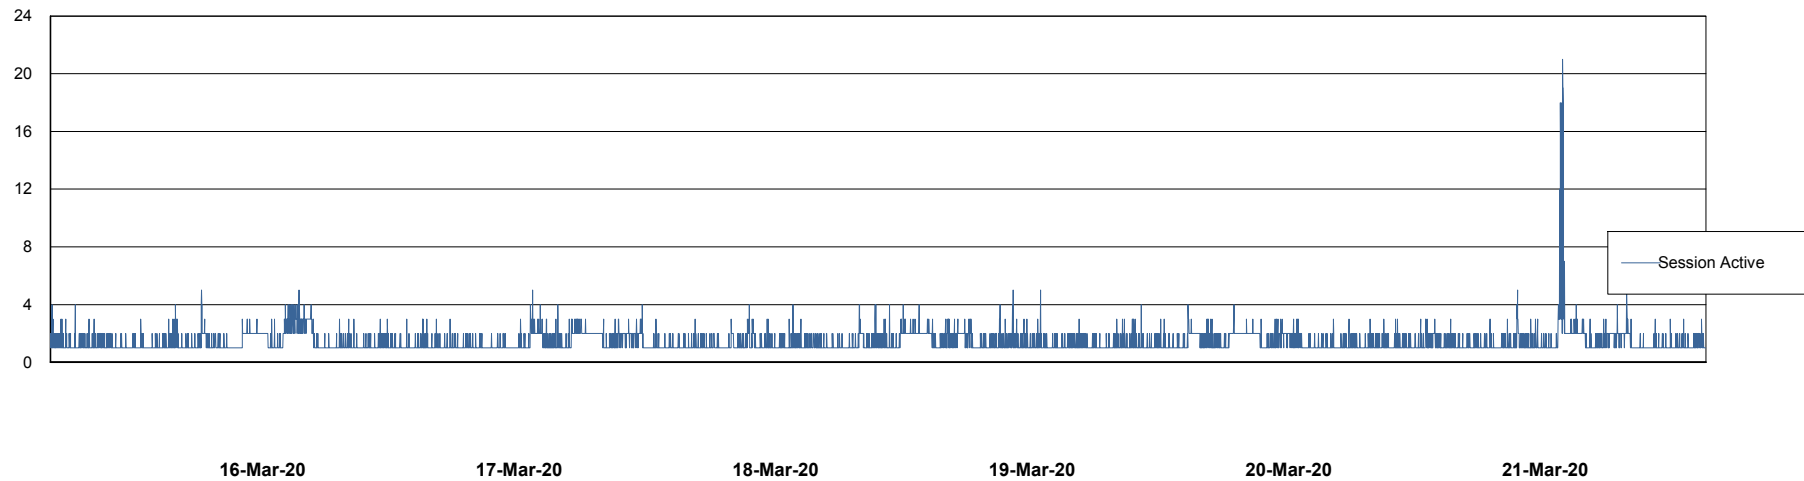

Weekly SLA Customer Report

Customer STK_Production
Database ID 82

Harddisk Usage STK_STAABSDB2 Standby DB Server

	Free disk space on c: (%)	Total disk space on c: (Gb)	Free disk space on d: (%)	Total disk space on d: (Gb)	Free disk space on e: (%)	Total disk space on e: (Gb)	Total disk space on f: (Gb)
21-Mar-20	69	99	40	350	26	1,000	0
20-Mar-20	69	99	41	350	26	1,000	0
19-Mar-20	69	99	41	350	26	1,000	0
18-Mar-20	69	99	41	350	26	1,000	0
17-Mar-20	69	99	40	350	26	1,000	0
16-Mar-20	69	99	41	350	26	1,000	0
15-Mar-20	69	99	41	350	26	1,000	0

Weekly SLA Customer Report

Customer STK_Production
Database ID 82

Database Performance STKDB_ABS1 Production Database

DB Processes Max 500
DB Sessions Max 776

Weekly SLA Customer Report

Customer STK_Production
Database ID 82