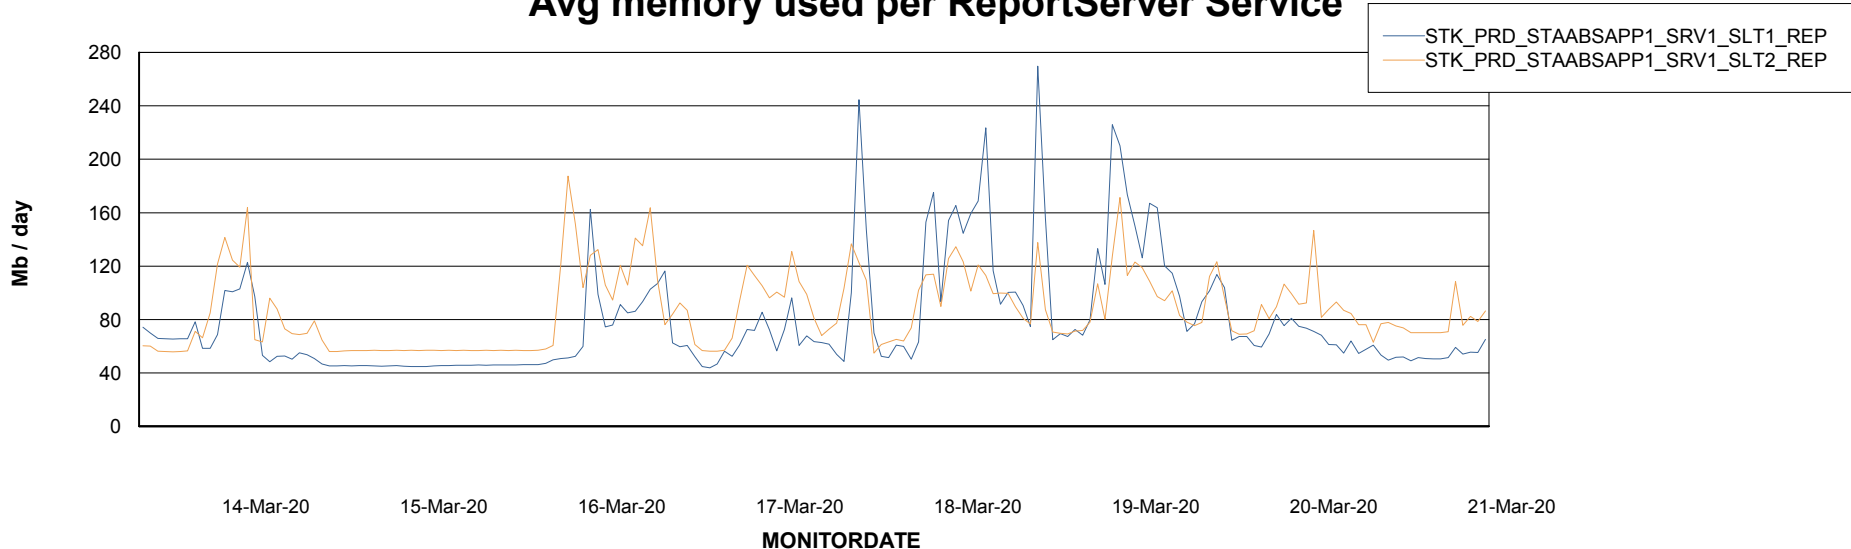

ABSSolute Application ReportServer Services

Avg memory used per ReportServer Service