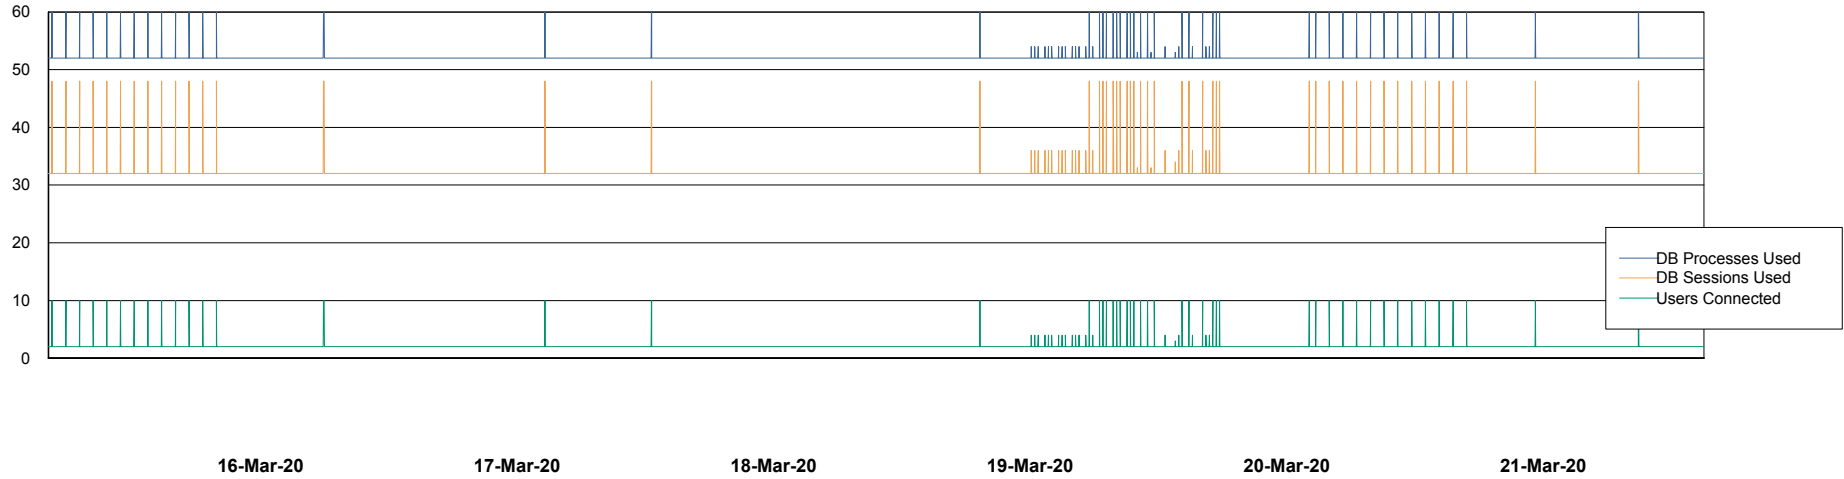

Weekly SLA Customer Report

Customer STK_Production
Database ID 82

Database Performance STKDB_ABS1 Production Database

DB Processes Max 500
DB Sessions Max 776

Weekly SLA Customer Report

Customer STK_Production
Database ID 82

Database Performance STKDB_ABS1SB Standby Database

DB Processes Max 500
DB Sessions Max 774

Weekly SLA Customer Report

Customer STK_Production
 Database ID 82

DATABASE SIZE STKDB_ABS1 Production Database

Database growth over last month