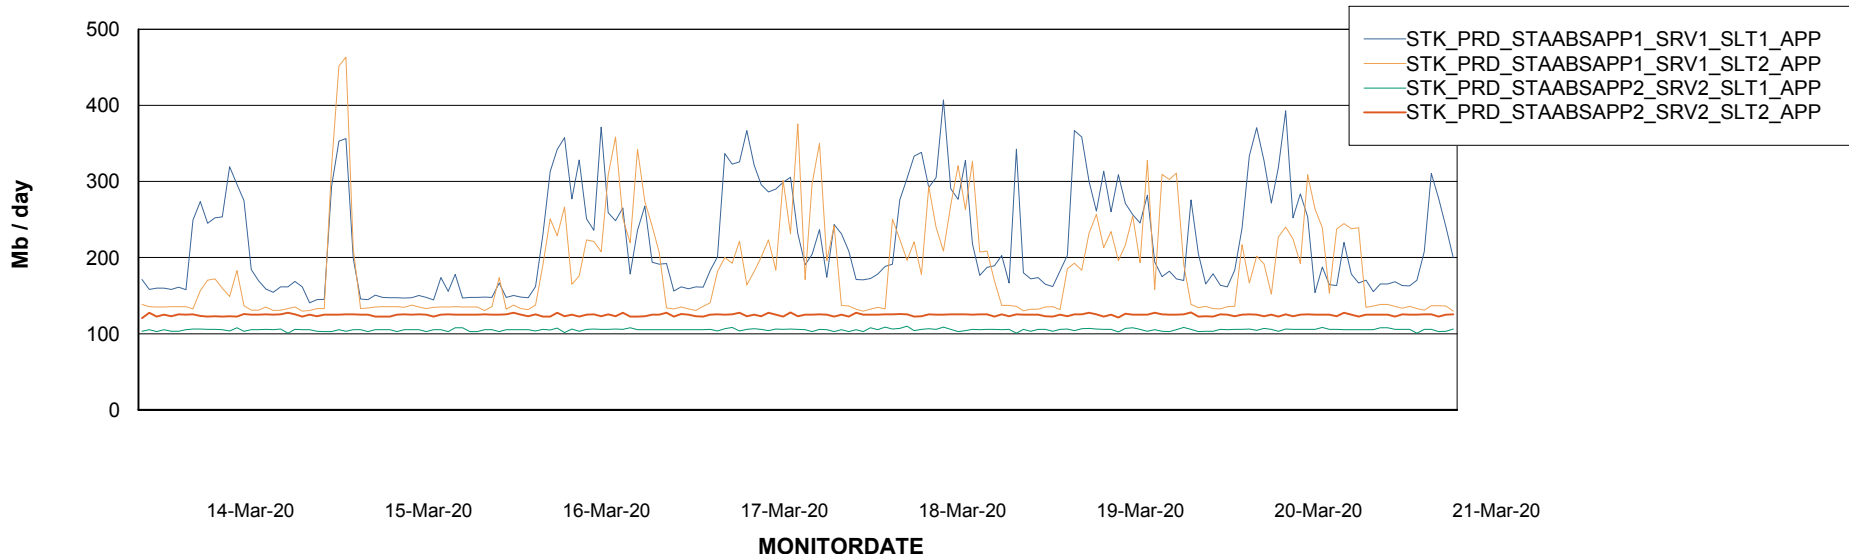

Database Tablespace STKDB_ABS1 Production Database

Date	Tablespace Name	Filesize (Gb)	Usedsize (Gb)	Percentage free
21-Mar-20	ABSDATA	177	110	38
	INDX	182	149	18
20-Mar-20	ABSDATA	177	110	38
	INDX	182	149	18
19-Mar-20	ABSDATA	177	110	38
	INDX	182	149	18
18-Mar-20	ABSDATA	177	110	38
	INDX	182	149	18
17-Mar-20	ABSDATA	177	110	38
	INDX	182	149	18
16-Mar-20	ABSDATA	177	110	38
	INDX	182	149	18
15-Mar-20	ABSDATA	177	110	38
	INDX	182	149	18

Weekly SLA Customer Report

Customer STK_Production
Database ID 82

ABSSolute Application Server Services

Avg memory used per ABS Server Service

Avg users per day per ABS server

Weekly SLA Customer Report

Customer STK_Production
Database ID 82