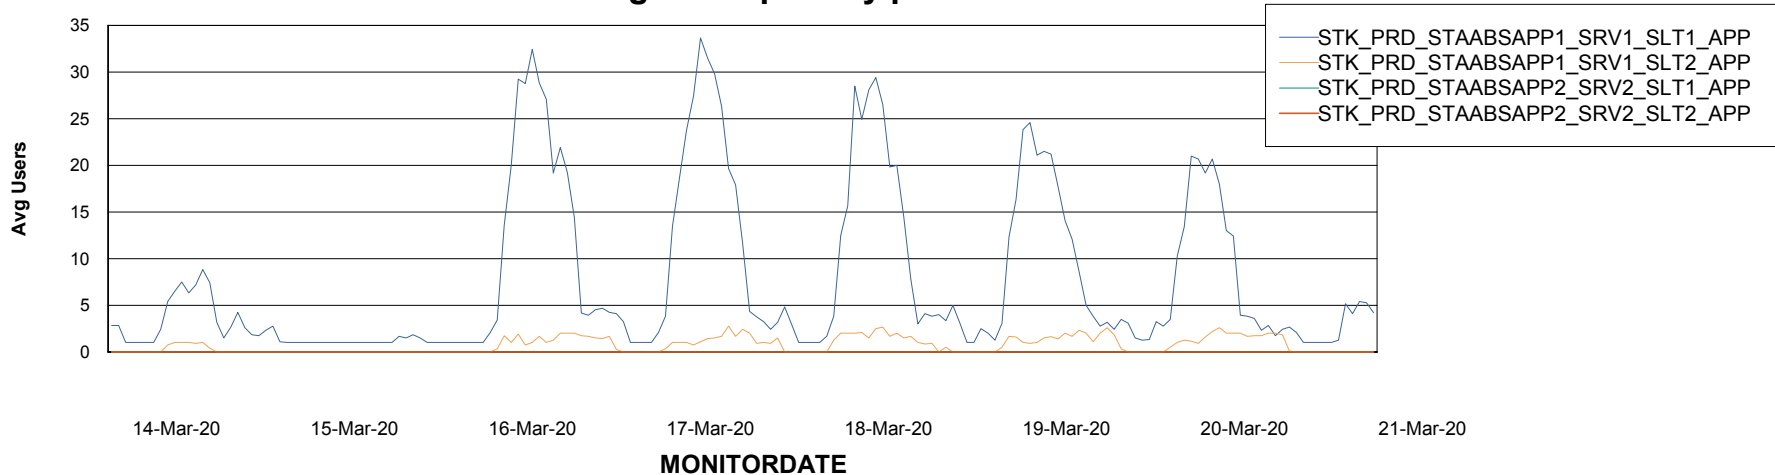

Weekly SLA Customer Report

Customer STK_Production
Database ID 82

ABSSolute Application Server Services

Avg memory used per ABS Server Service

Avg users per day per ABS server

Weekly SLA Customer Report

Customer STK_Production
Database ID 82