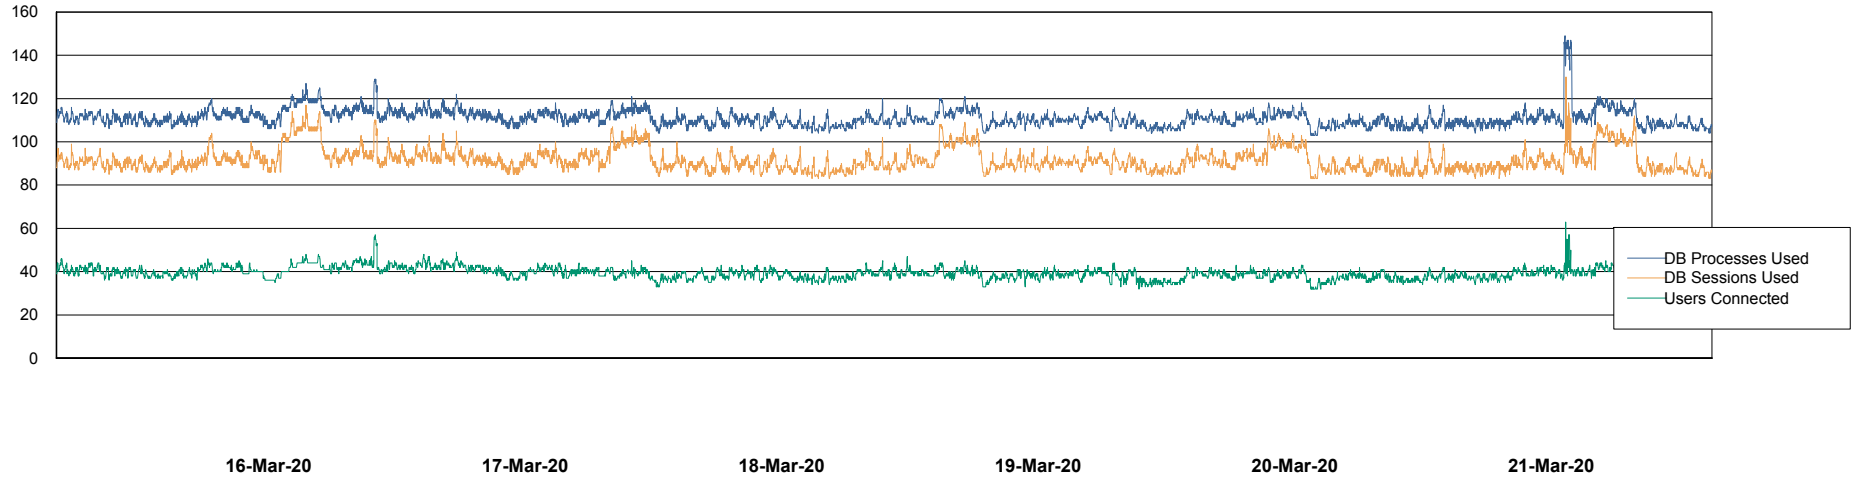

Database Performance STKDB_ABS1 Production Database

DB Processes Max 500
DB Sessions Max 776