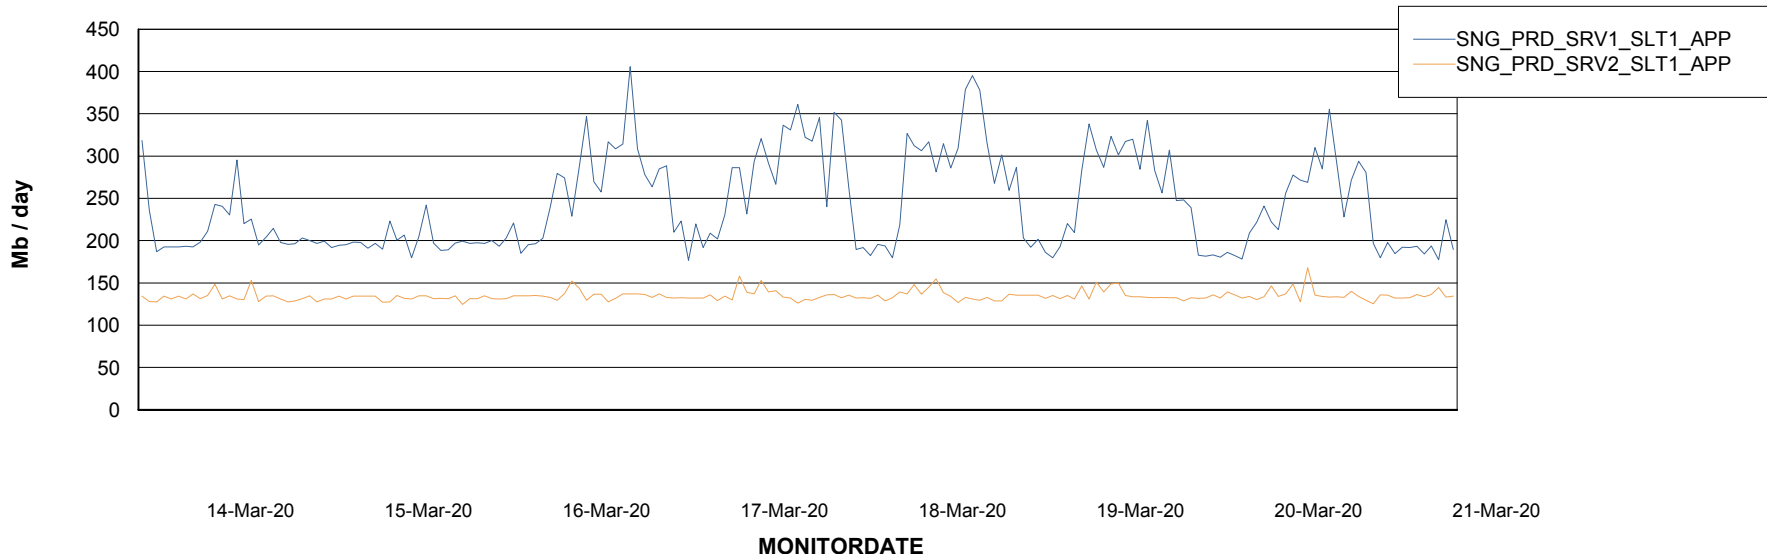

ABSSolute Application Server Services

Avg memory used per ABS Server Service