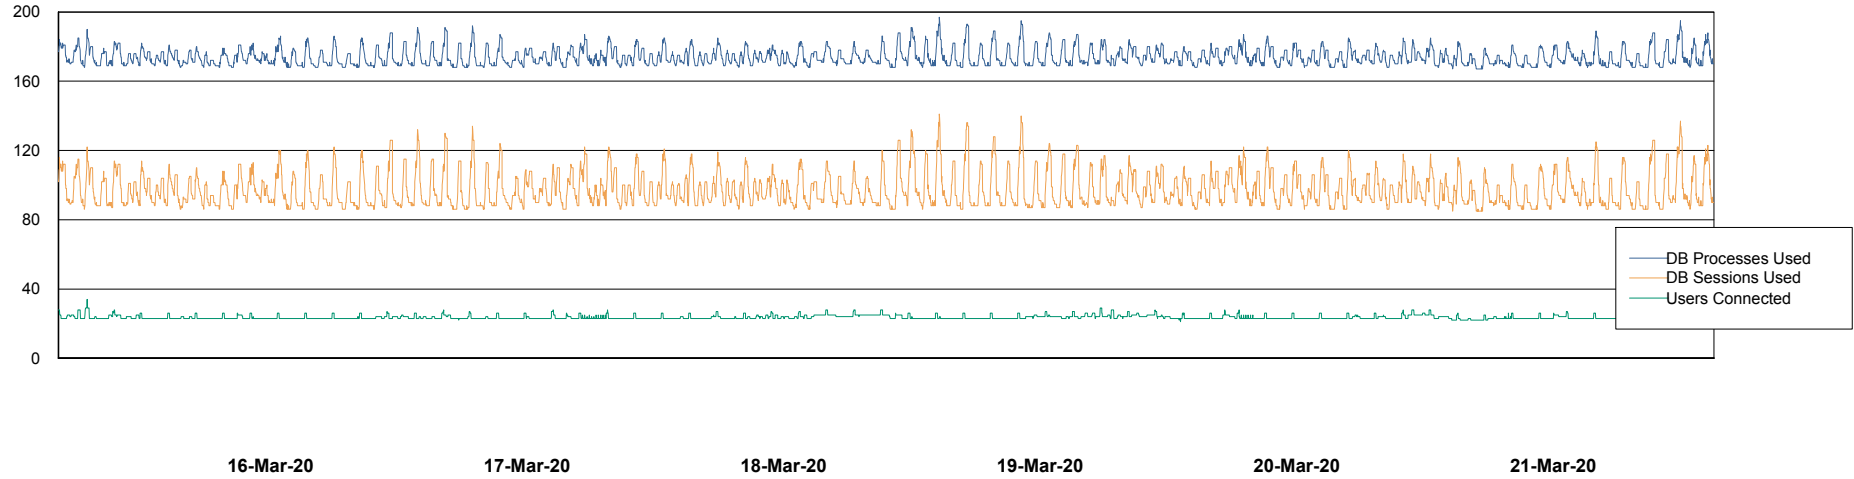

## Database Performance SNGDB\_Production

DB Processes Max 800  
DB Sessions Max 1,224