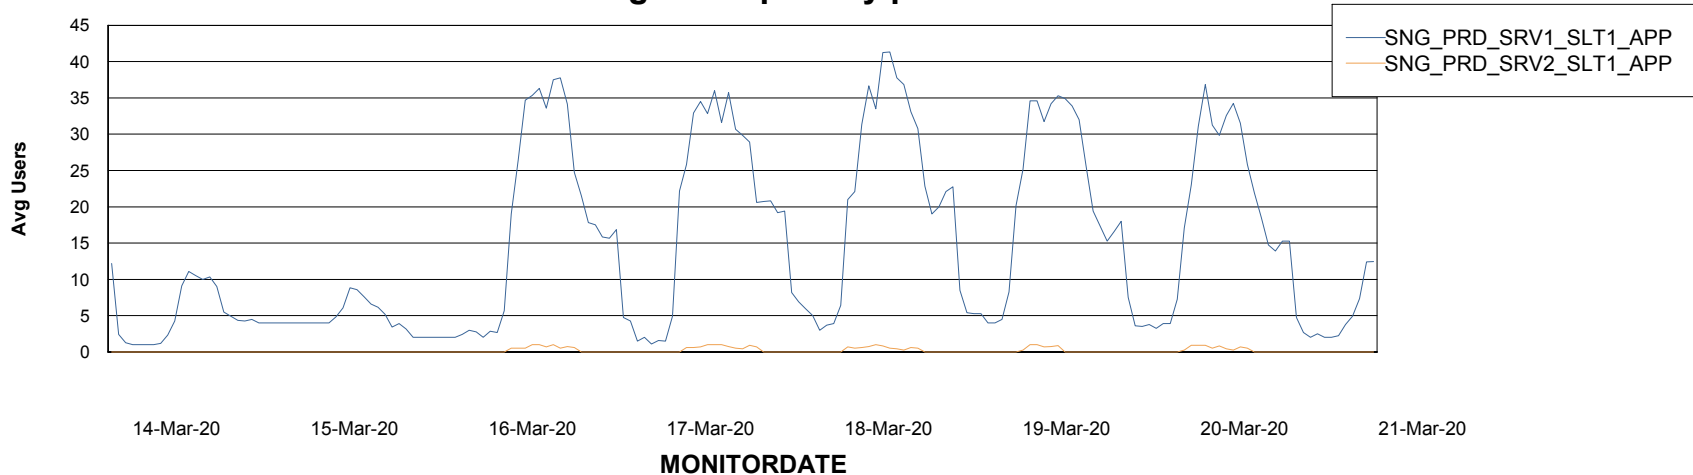

Avg users per day per ABS server