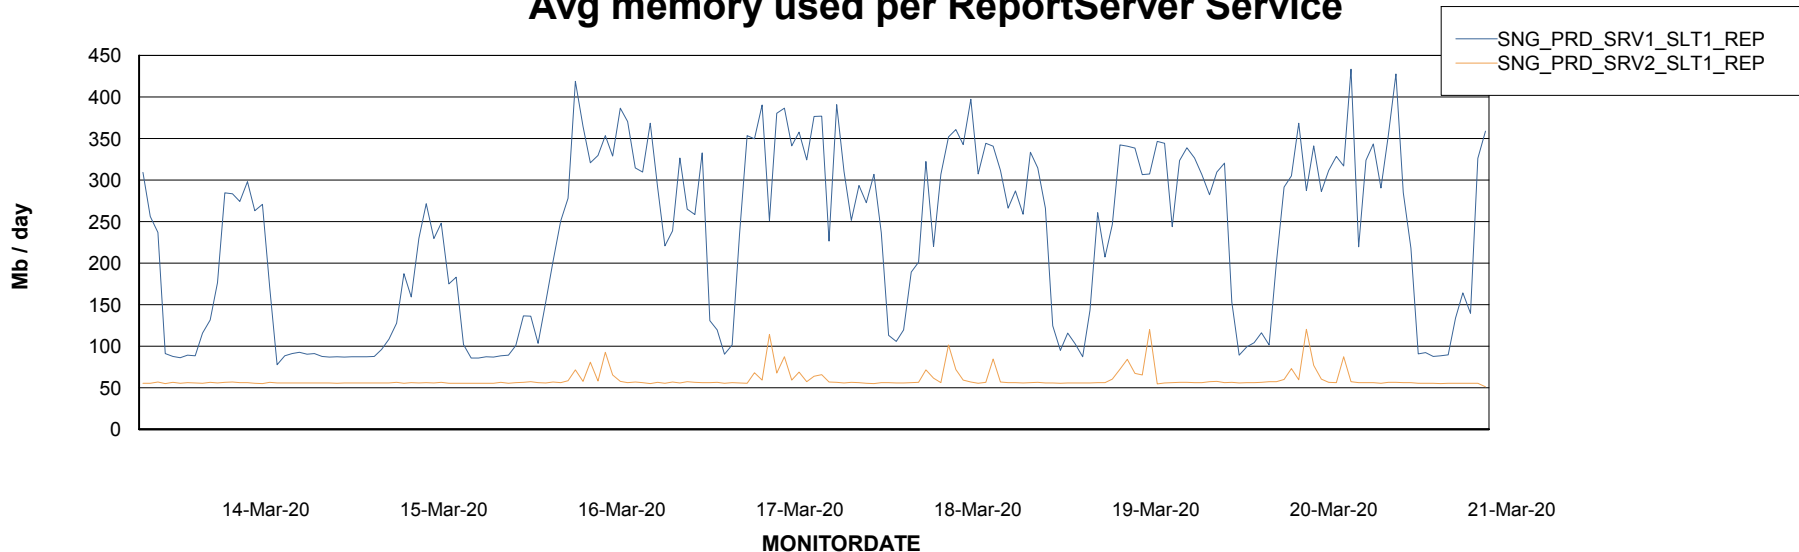

ABSSolute Application ReportServer Services

Avg memory used per ReportServer Service