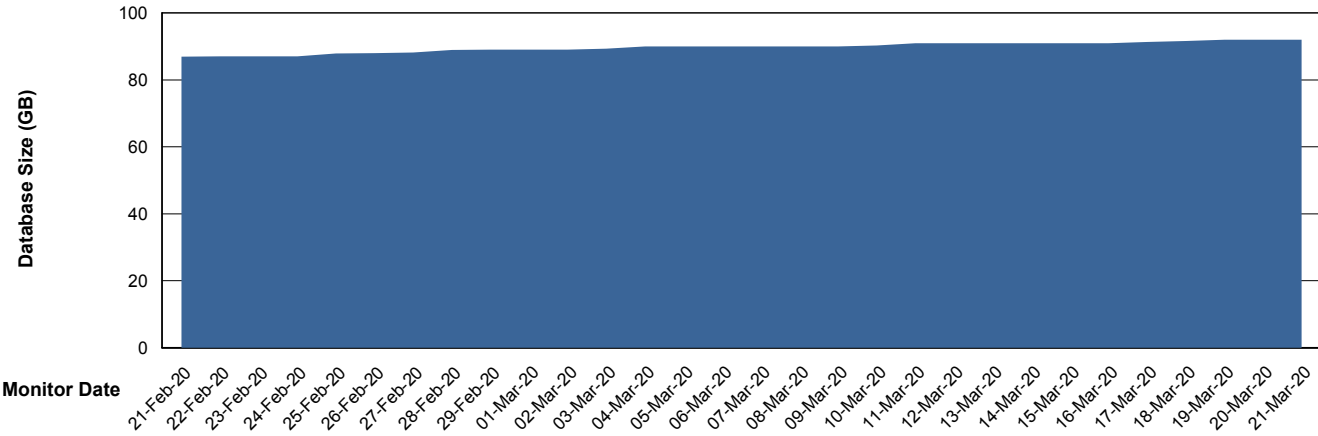

DATABASE SIZE SNGDB_Production

Database growth over last month

Database Tablespace SNGDB_Production

Date	Tablespace Name	Filesize (Gb)	Usedsize (Gb)	Percentage free
21-Mar-20	ABSDATA	40	22	45
	INDX	80	54	33
20-Mar-20	ABSDATA	40	22	45
	INDX	80	54	33
19-Mar-20	ABSDATA	40	22	45
	INDX	80	54	33
18-Mar-20	ABSDATA	40	22	45
	INDX	80	54	33
17-Mar-20	ABSDATA	40	22	45
	INDX	80	53	34
16-Mar-20	ABSDATA	40	22	45
	INDX	80	53	34
15-Mar-20	ABSDATA	40	22	45
	INDX	80	53	34