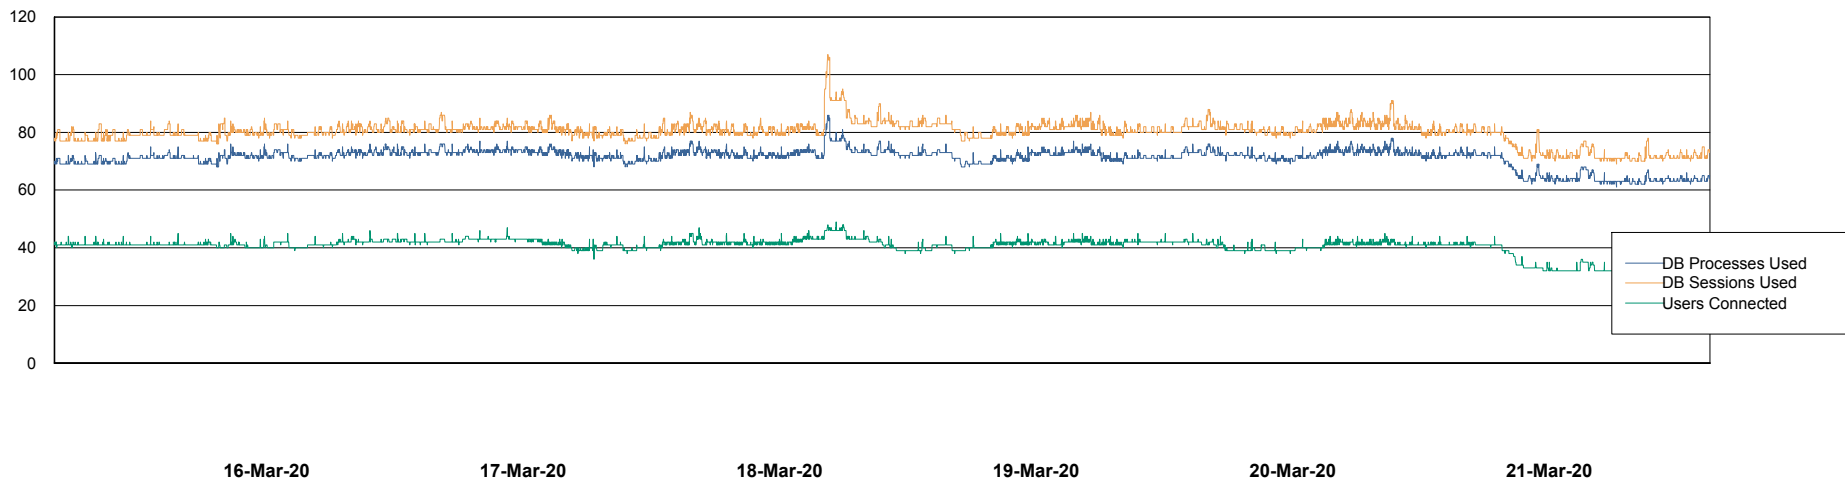

Database Performance RSSDB_Production