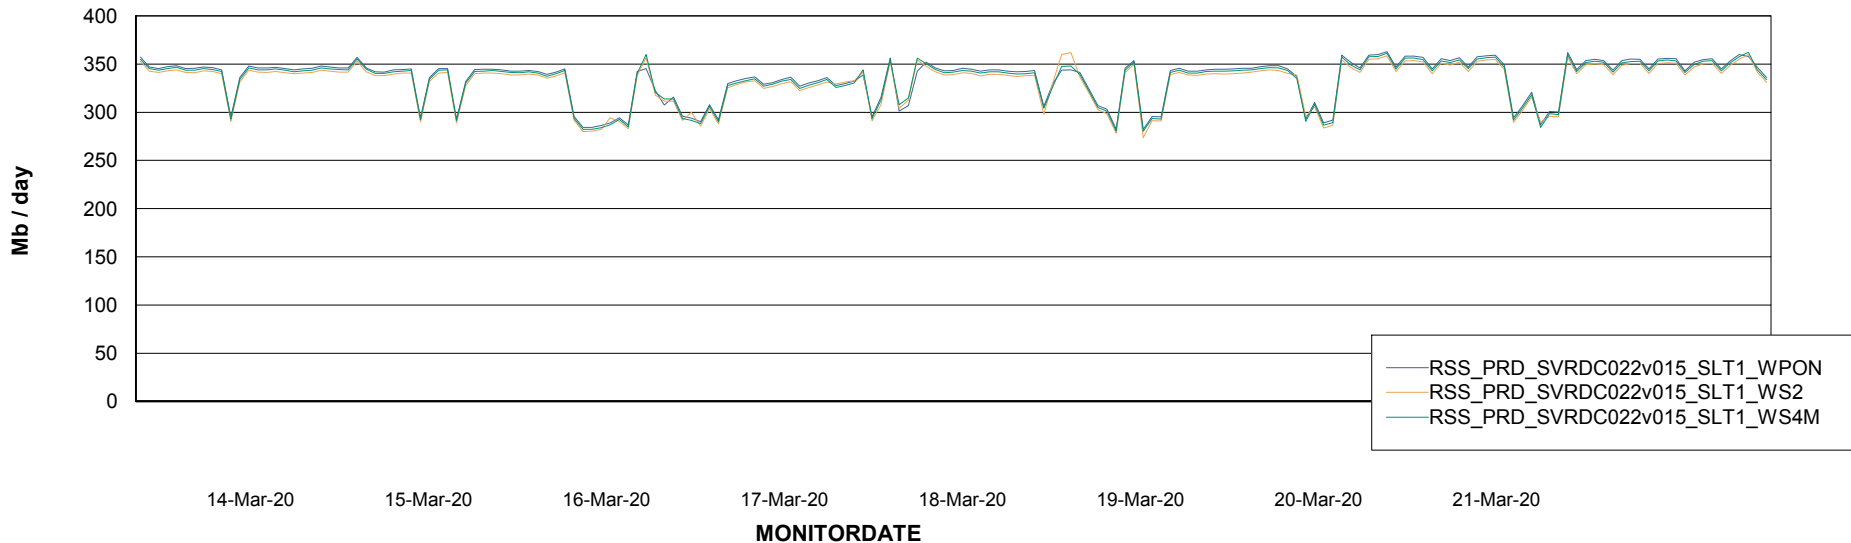

ABSSolute Web Component Services

Avg memory used per ABS Web component