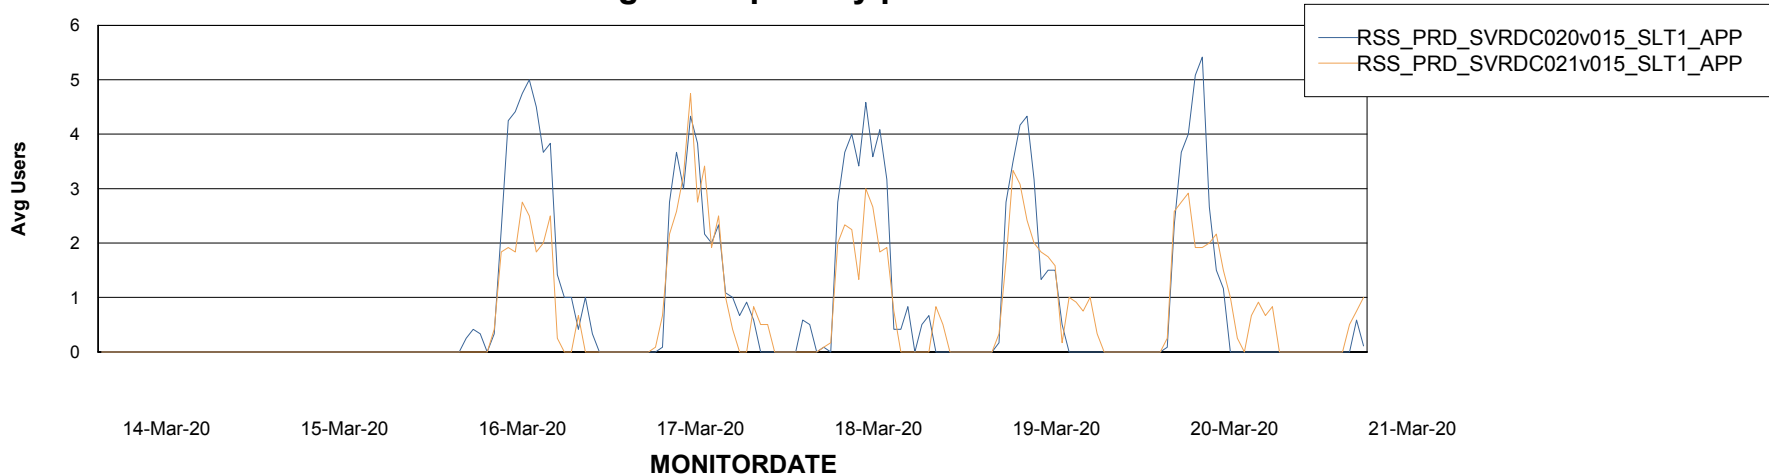

Avg users per day per ABS server