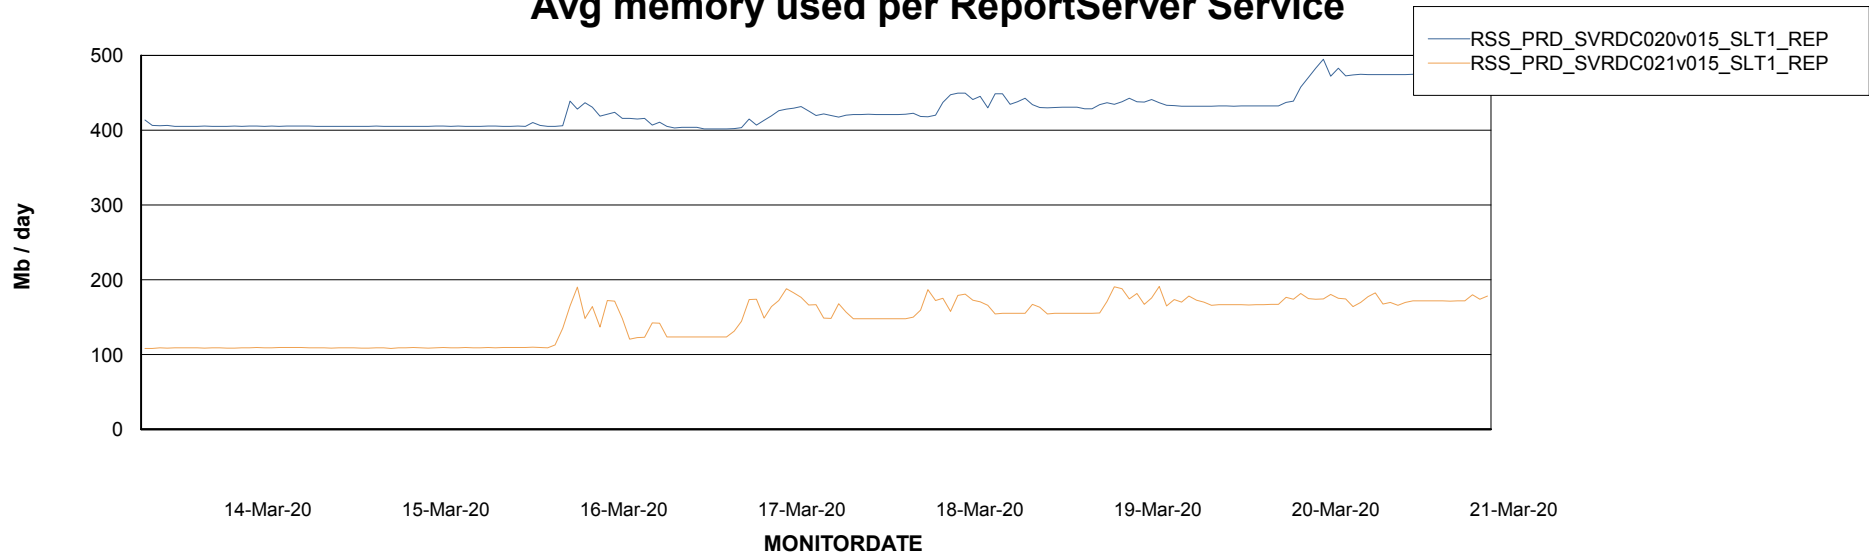

ABSSolute Application ReportServer Services

Avg memory used per ReportServer Service