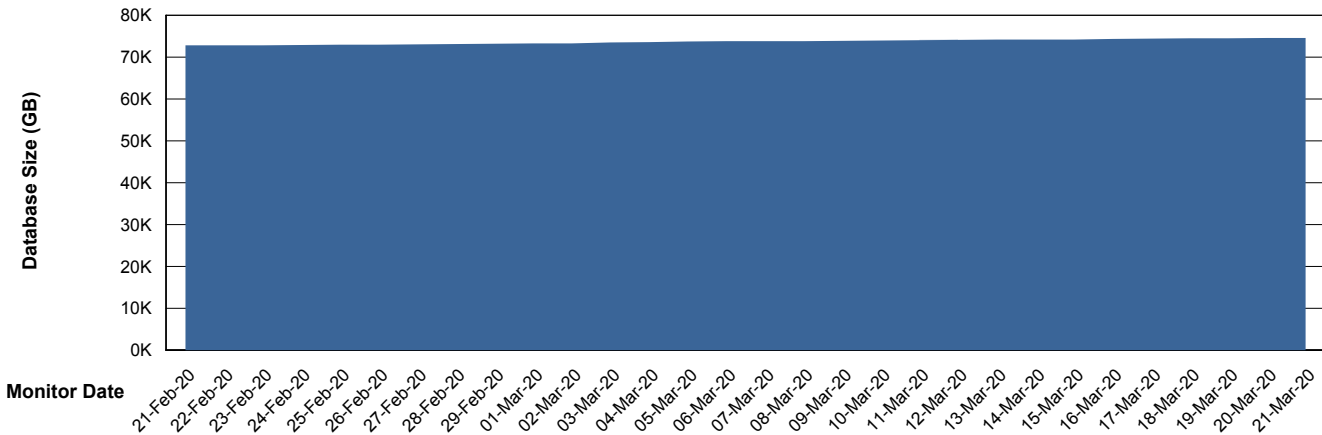

DATABASE SIZE RSSDB_Production

Database growth over last month

Database Tablespace RSSDB_Production

Date	Tablespace Name	Filesize (Gb)	Usedsize (Gb)	Percentage free
21-Mar-20	ABSDATA	35,000	30,675	12
	INDX	47,000	42,586	9
20-Mar-20	ABSDATA	35,000	30,675	12
	INDX	47,000	42,586	9
19-Mar-20	ABSDATA	35,000	30,603	13
	INDX	47,000	42,551	9
18-Mar-20	ABSDATA	35,000	30,595	13
	INDX	47,000	42,551	9
17-Mar-20	ABSDATA	35,000	30,578	13
	INDX	47,000	42,525	10
16-Mar-20	ABSDATA	35,000	30,570	13
	INDX	47,000	42,429	10
15-Mar-20	ABSDATA	35,000	30,497	13
	INDX	47,000	42,402	10