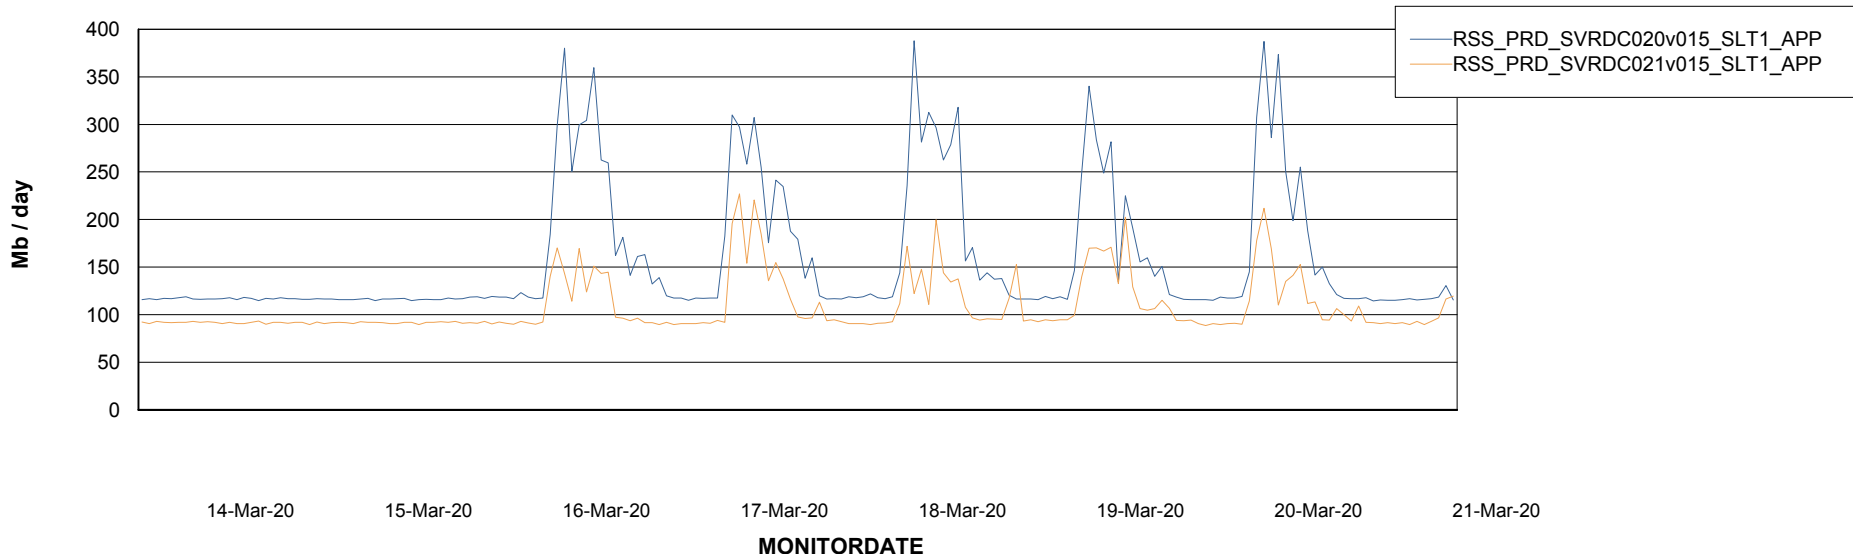

ABSSolute Application Server Services

Avg memory used per ABS Server Service