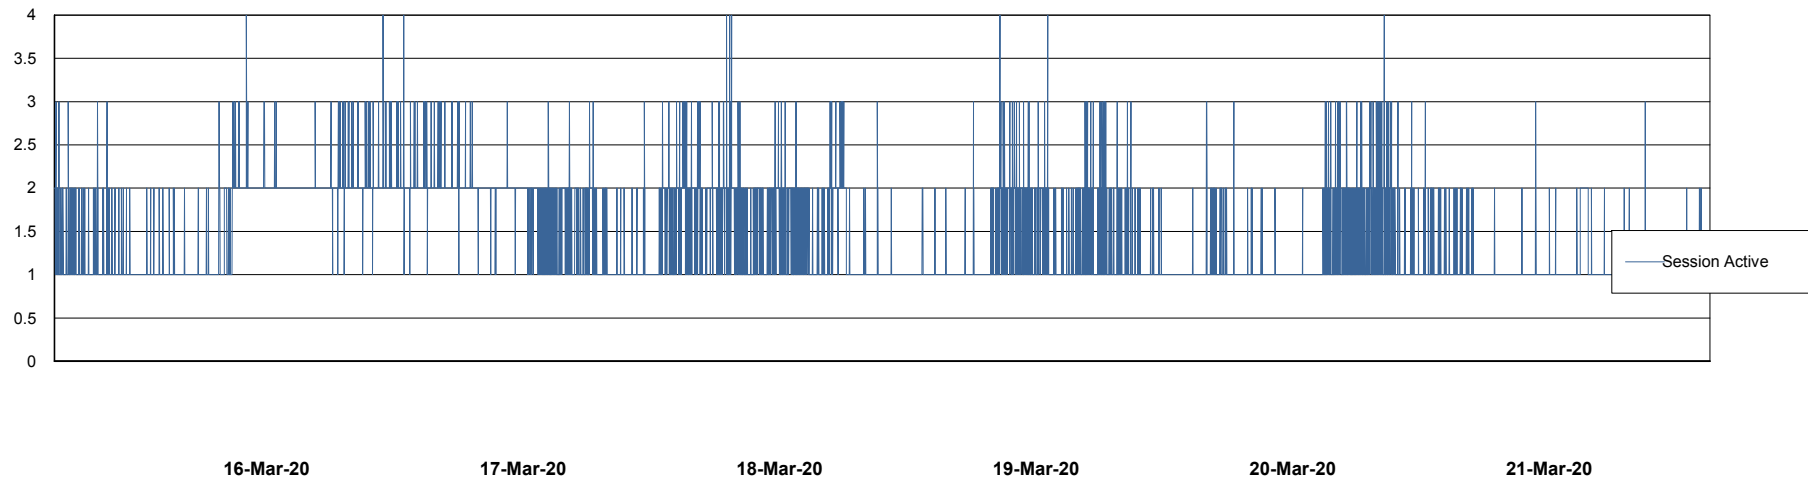

Database Performance RSSDB_Production