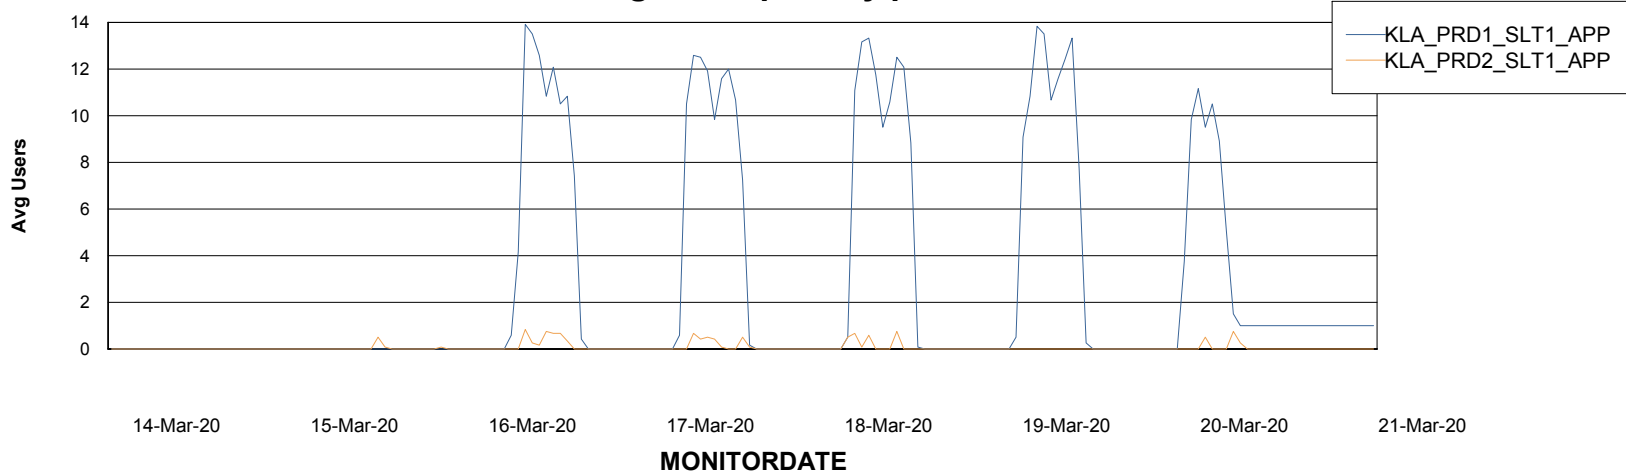

Weekly SLA Customer Report

Customer KLA_Production
Database ID 65

ABSSolute Application Server Services

Avg memory used per ABS Server Service

Avg users per day per ABS server

Weekly SLA Customer Report

Customer KLA_Production
Database ID 65