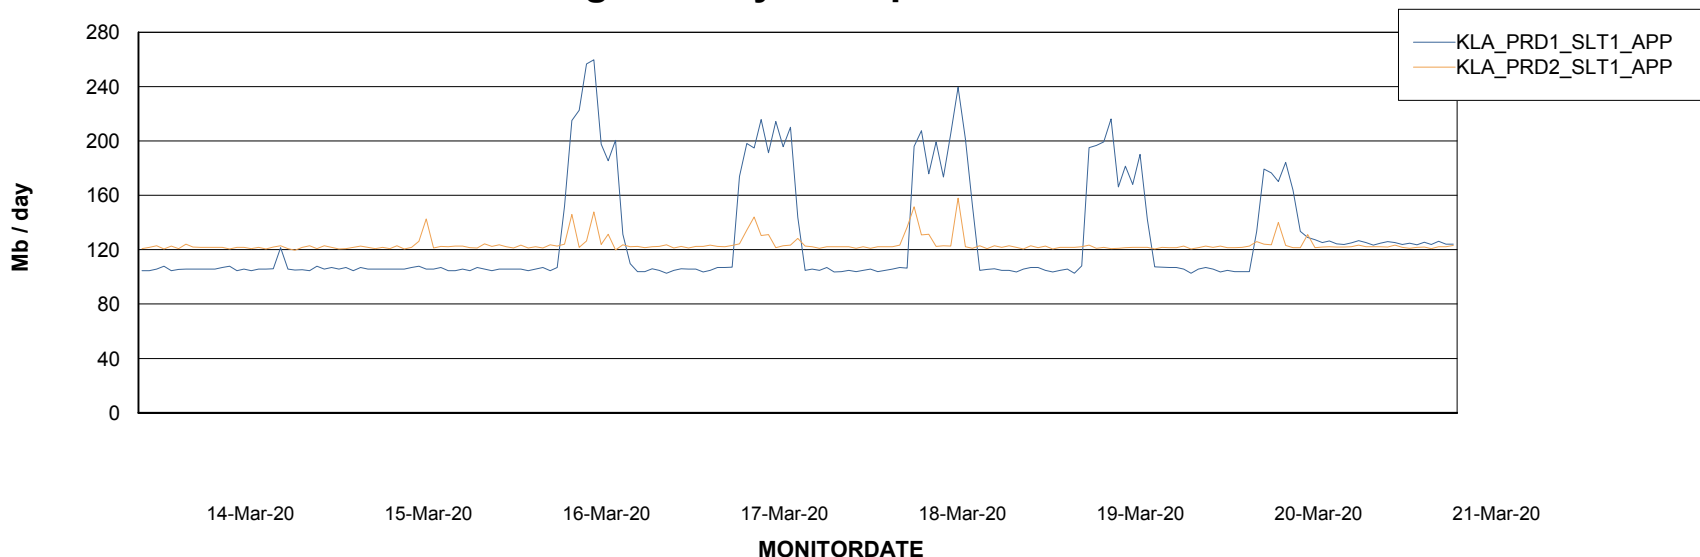

Weekly SLA Customer Report

Customer KLA_Production
Database ID 65

ABSSolute Application Server Services

Avg memory used per ABS Server Service

Avg users per day per ABS server

Weekly SLA Customer Report

Customer KLA_Production
Database ID 65