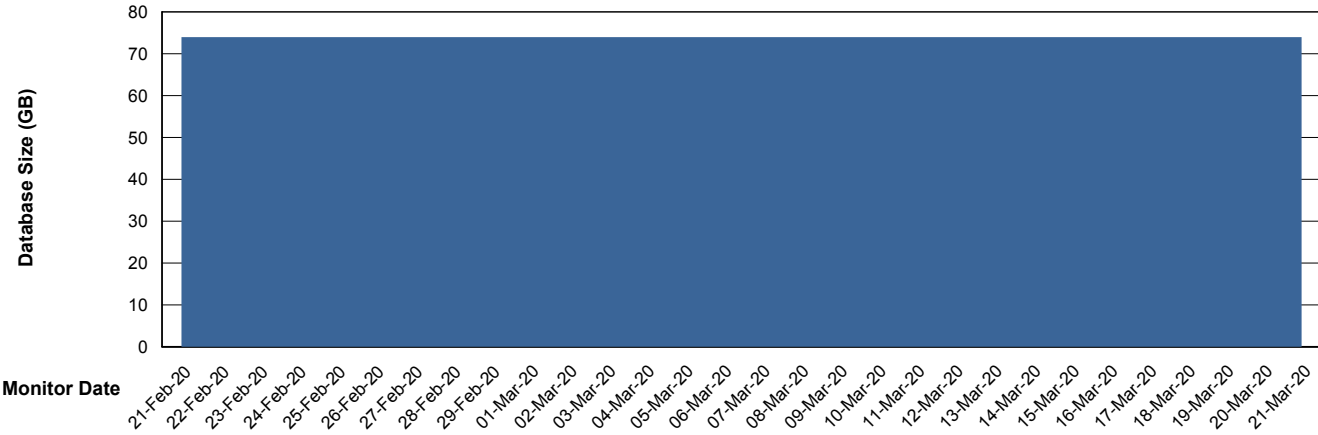

DATABASE SIZE KLADB_Production

Database growth over last month

Database Tablespace KLADB_Production

Date	Tablespace Name	Filesize (Gb)	Usedsize (Gb)	Percentage free
21-Mar-20	ABSDATA	48	37	23
	INDX	45	34	24
20-Mar-20	ABSDATA	48	37	23
	INDX	45	34	24
19-Mar-20	ABSDATA	48	37	23
	INDX	45	34	24
18-Mar-20	ABSDATA	48	37	23
	INDX	45	34	24
17-Mar-20	ABSDATA	48	37	23
	INDX	45	34	24
16-Mar-20	ABSDATA	48	37	23
	INDX	45	34	24
15-Mar-20	ABSDATA	48	37	23
	INDX	45	34	24