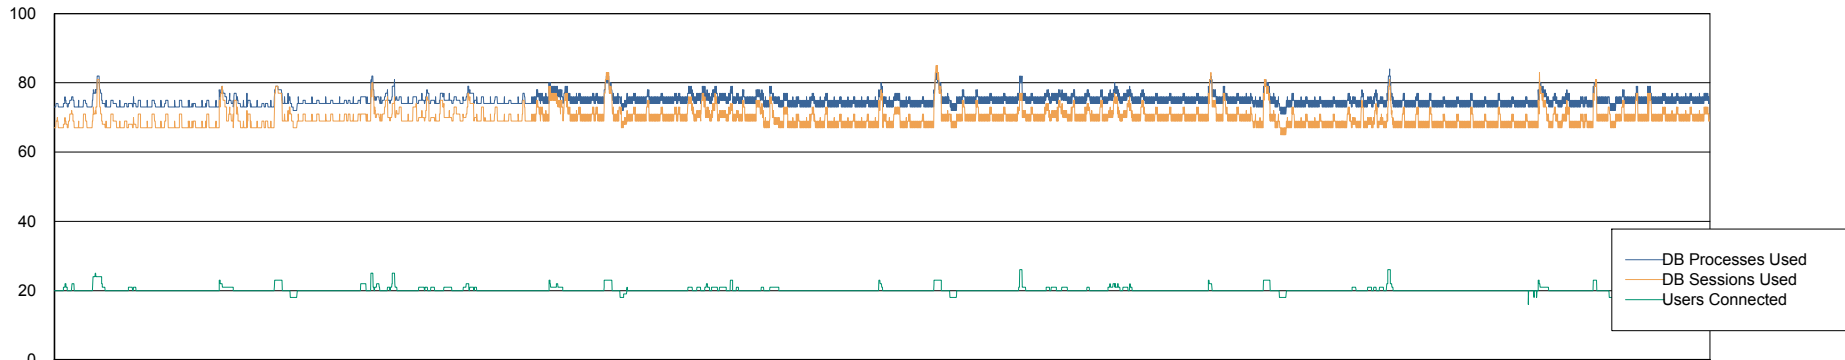

Database Performance KLADB_Production

DB Processes Max 500
DB Sessions Max 772

16-Mar-20 17-Mar-20 18-Mar-20 19-Mar-20 20-Mar-20 21-Mar-20