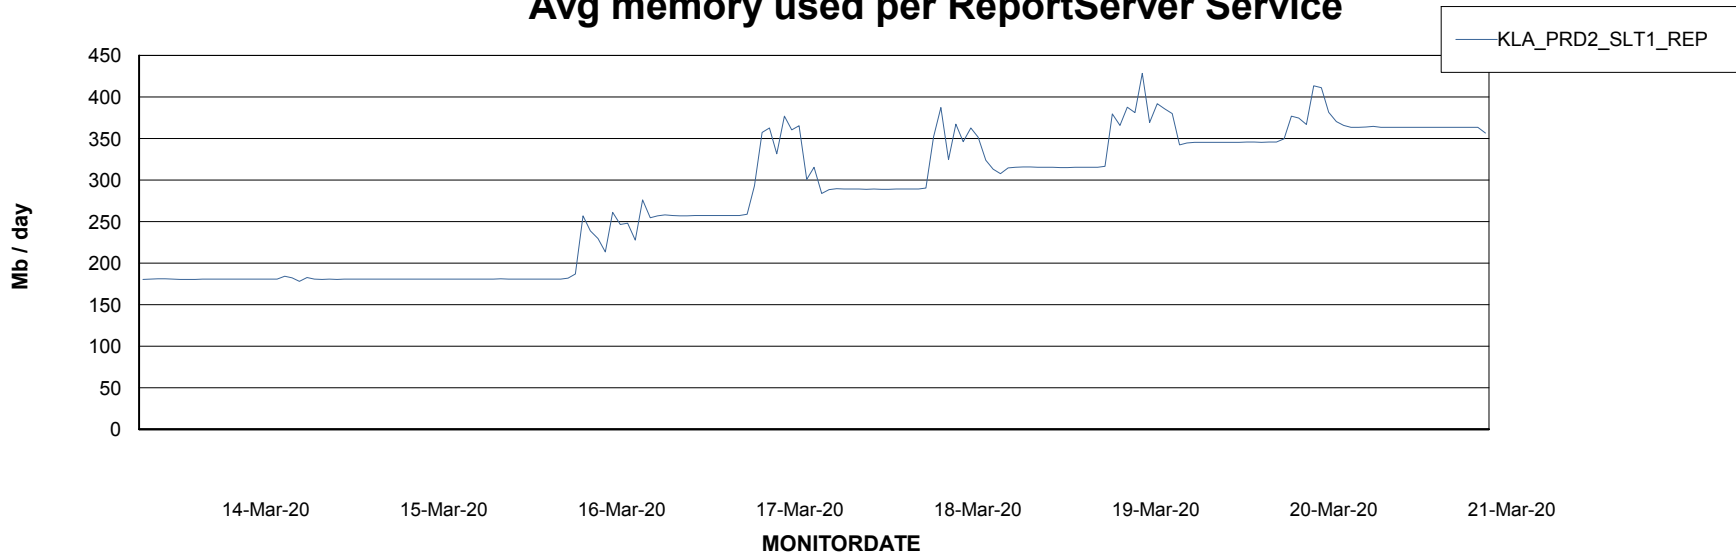

ABSSolute Application ReportServer Services

Avg memory used per ReportServer Service