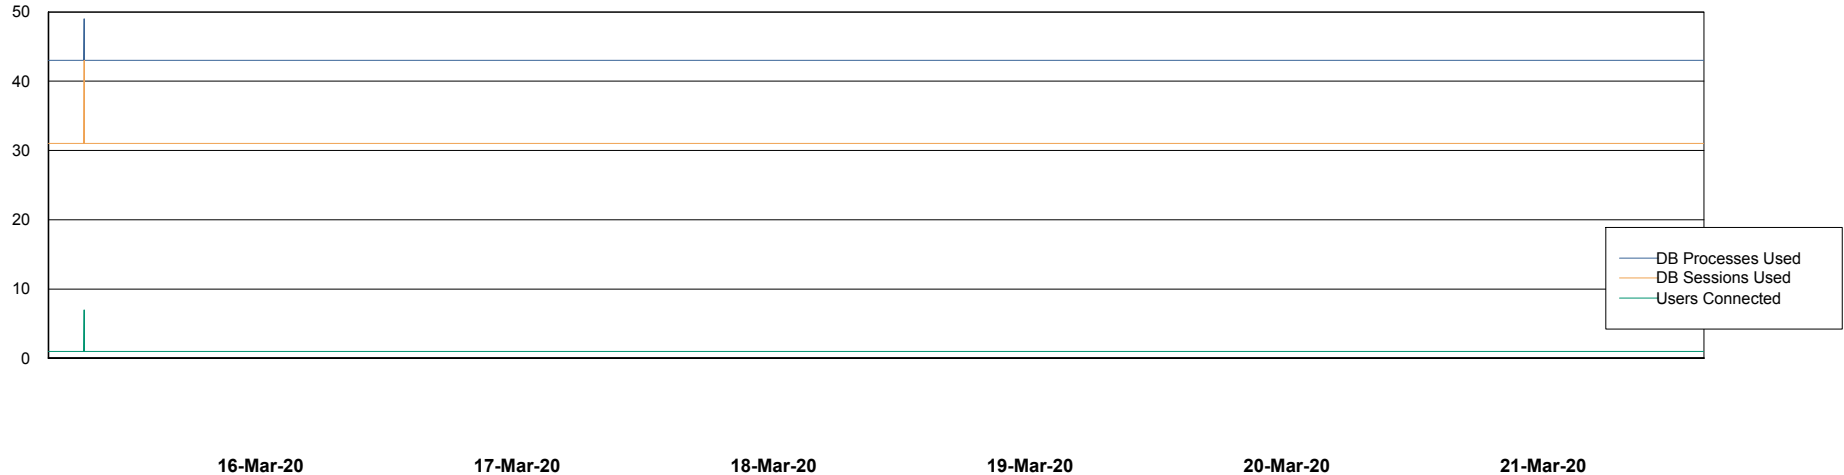

16-Mar-20 17-Mar-20 18-Mar-20 19-Mar-20 20-Mar-20 21-Mar-20

Weekly SLA Customer Report

Customer KLA_Production
Database ID 65

Database Performance KLADB_Standby

DB Processes Max 500
DB Sessions Max 772

Weekly SLA Customer Report