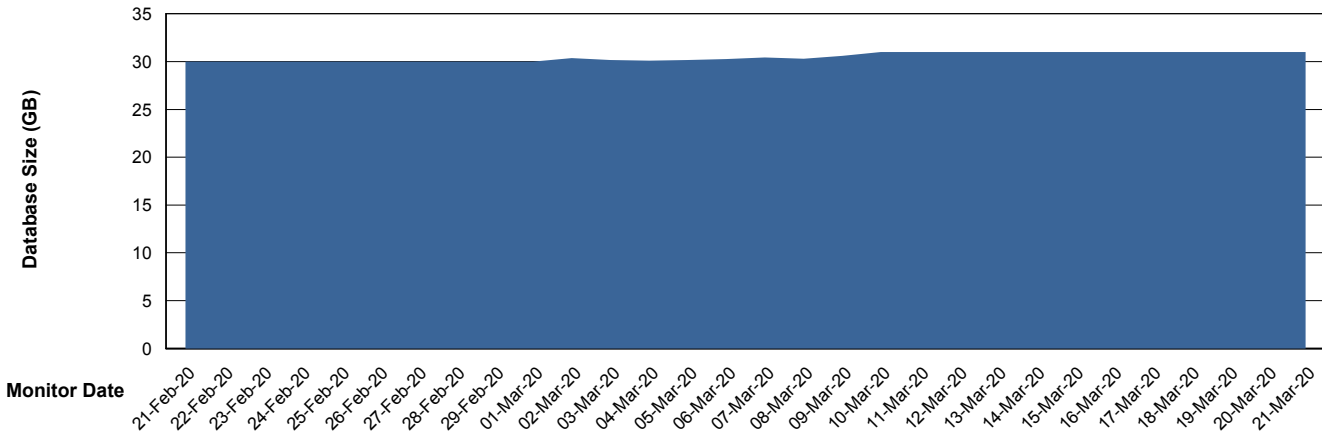

Weekly SLA Customer Report

Customer ELJ Production
Database ID 72

DATABASE SIZE ELJDB_PRD_BI

Database growth over last month

DATABASE SIZE ELJDB_Production

Database growth over last month

Weekly SLA Customer Report