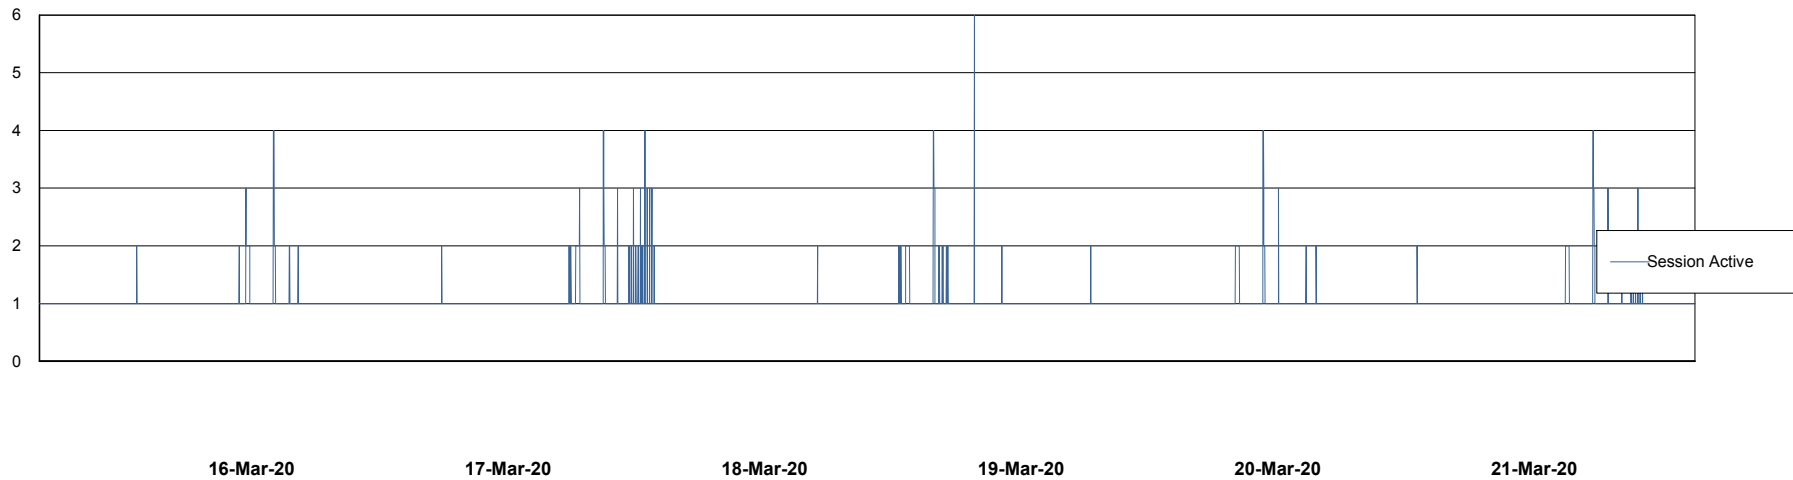

Weekly SLA Customer Report

Customer ELJ Production
Database ID 72

Harddisk Usage ELJ_PRD_SVABSSNDIPDB02

	Free disk space on / (%)	Total disk space on / (Gb)	Used disk space on / (Gb)	Free disk space on /home (%)	Free disk space on /u01 (%)	Total disk space on /u01 (Gb)	Used disk space on /u01 (Gb)
21-Mar-20	81	160	30	81	86	600	86
20-Mar-20	81	160	30	81	86	600	86
19-Mar-20	81	160	30	81	86	600	86
18-Mar-20	81	160	30	81	86	600	86
17-Mar-20	81	160	30	81	86	600	86
16-Mar-20	81	160	30	81	86	600	86
15-Mar-20	81	160	30	81	86	600	87

Weekly SLA Customer Report

Customer ELJ Production
Database ID 72

Database Performance ELJDB_PRD_BI

DB Processes Max 1,000
DB Sessions Max 1,524

Weekly SLA Customer Report

Customer ELJ Production
Database ID 72