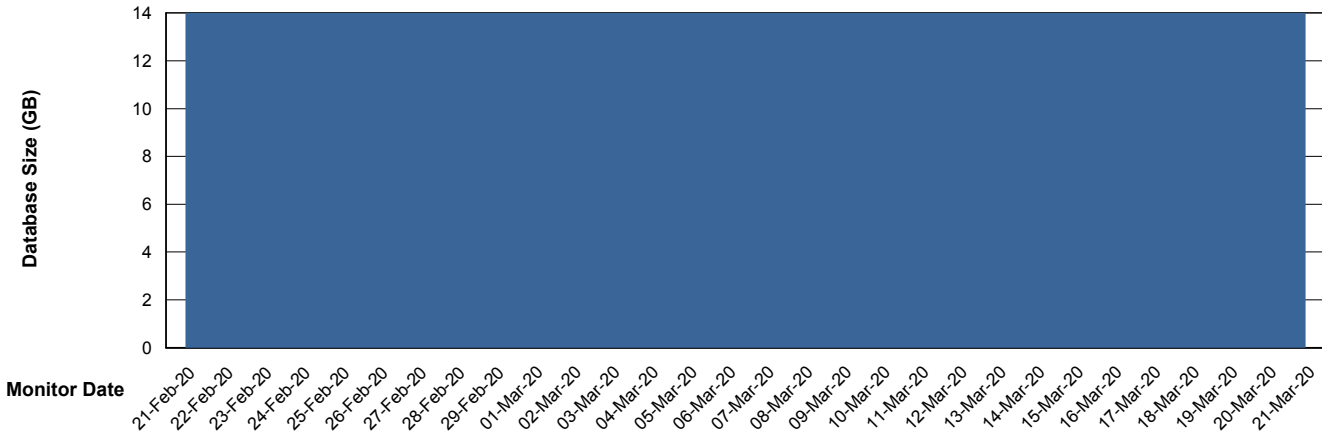

Database Performance ELJDB_Production

DB Processes Max 600
DB Sessions Max 924

Weekly SLA Customer Report

Customer ELJ Production
Database ID 72

Database Performance ELJDB_Standby

DB Processes Max 600
DB Sessions Max 924

Weekly SLA Customer Report

Customer ELJ Production
Database ID 72

DATABASE SIZE ELJDB_PRD_BI

Database growth over last month

DATABASE SIZE ELJDB_Production

Database growth over last month

Weekly SLA Customer Report