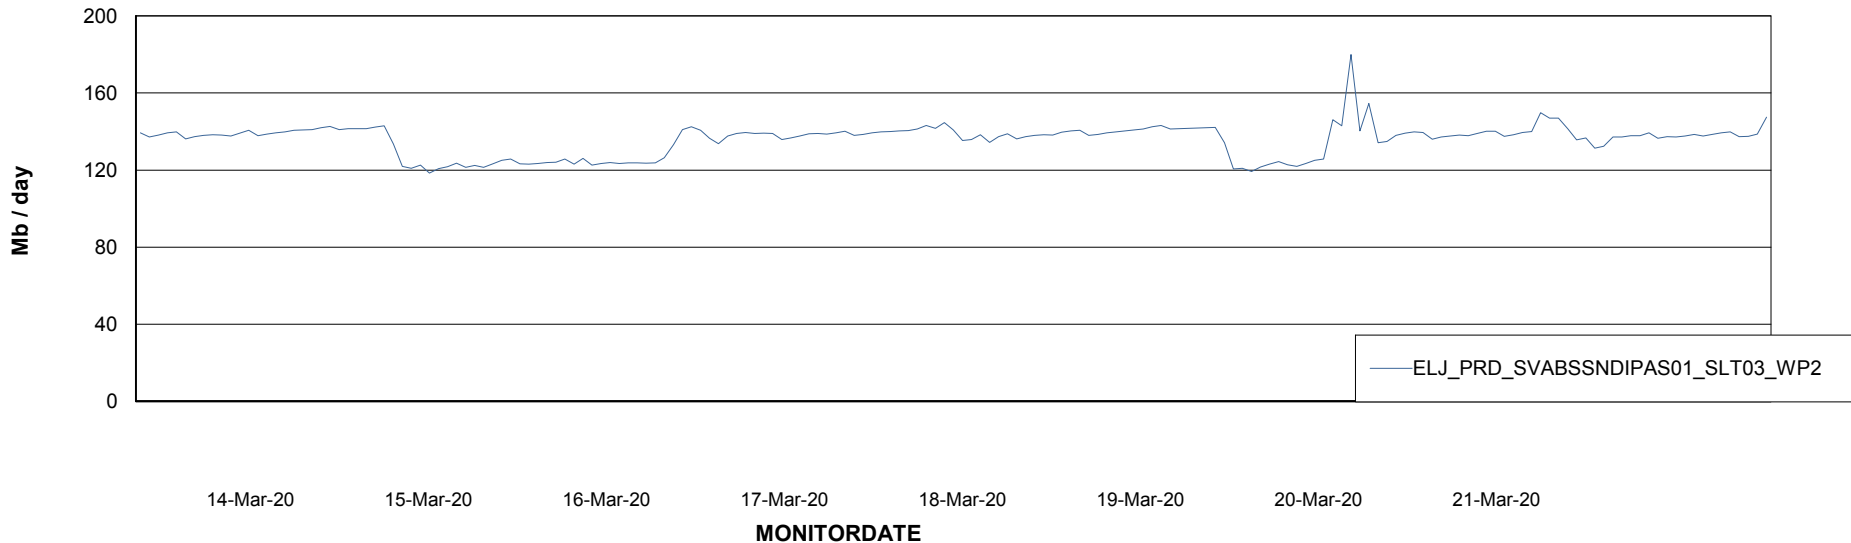

ABSSolute Application ReportServer Services

Avg memory used per ReportServer Service

Weekly SLA Customer Report

Customer ELJ Production
Database ID 72

ABSolute Web Component Services

Avg memory used per ABS Web component