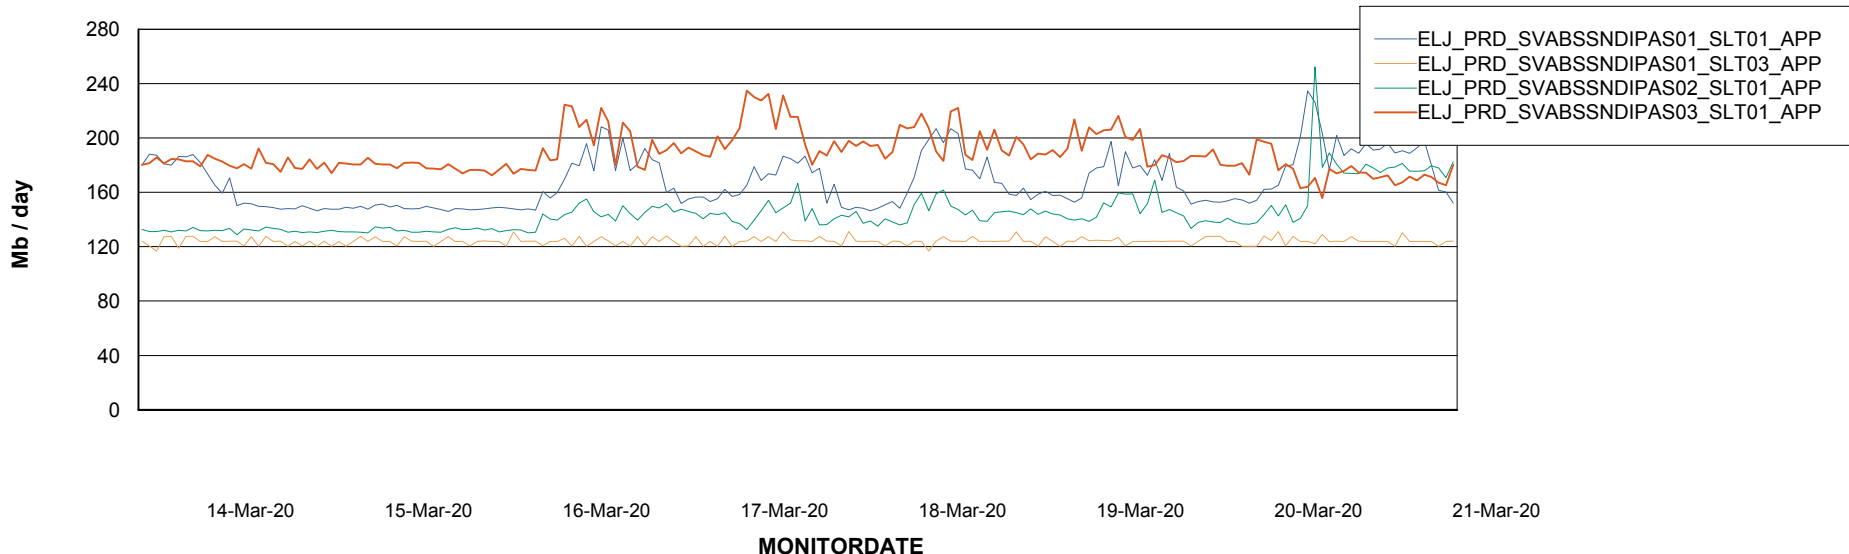

BI Status and last ETL error for ELJDB_PRD_BI

	Sun 15/3/2020	Mon 16/3/2020	Tue 17/3/2020	Wed 18/3/2020	Thu 19/3/2020	Fri 20/3/2020	Sat 21/3/2020
ABS DataWarehouse ETL Health	OK	OK	OK	OK	OK	OK	OK
ABS DWHStaging ETL Health	OK	OK	OK	OK	OK	OK	OK

Weekly SLA Customer Report

Customer ELJ Production
Database ID 72

ABSSolute Application Server Services

Avg memory used per ABS Server Service

Avg users per day per ABS server

Weekly SLA Customer Report

Customer ELJ Production
Database ID 72