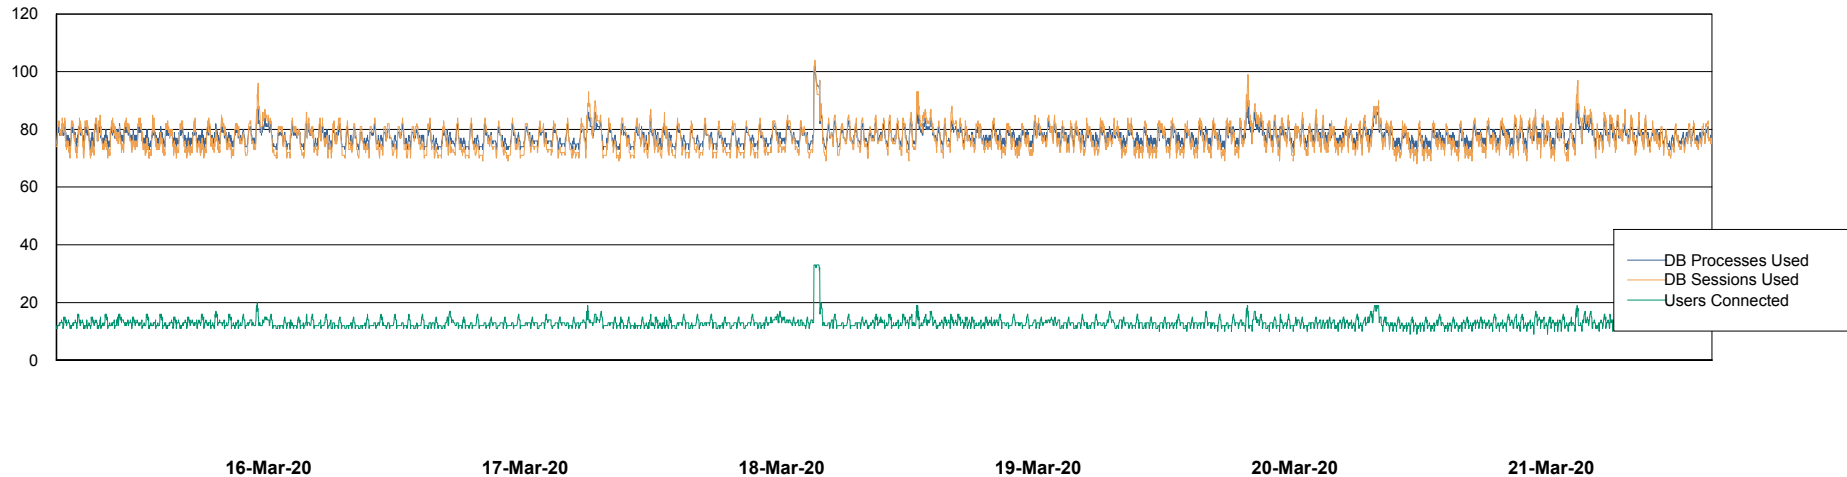

Database Performance ELJDB_PRD_BI

DB Processes Max 1,000
DB Sessions Max 1,524