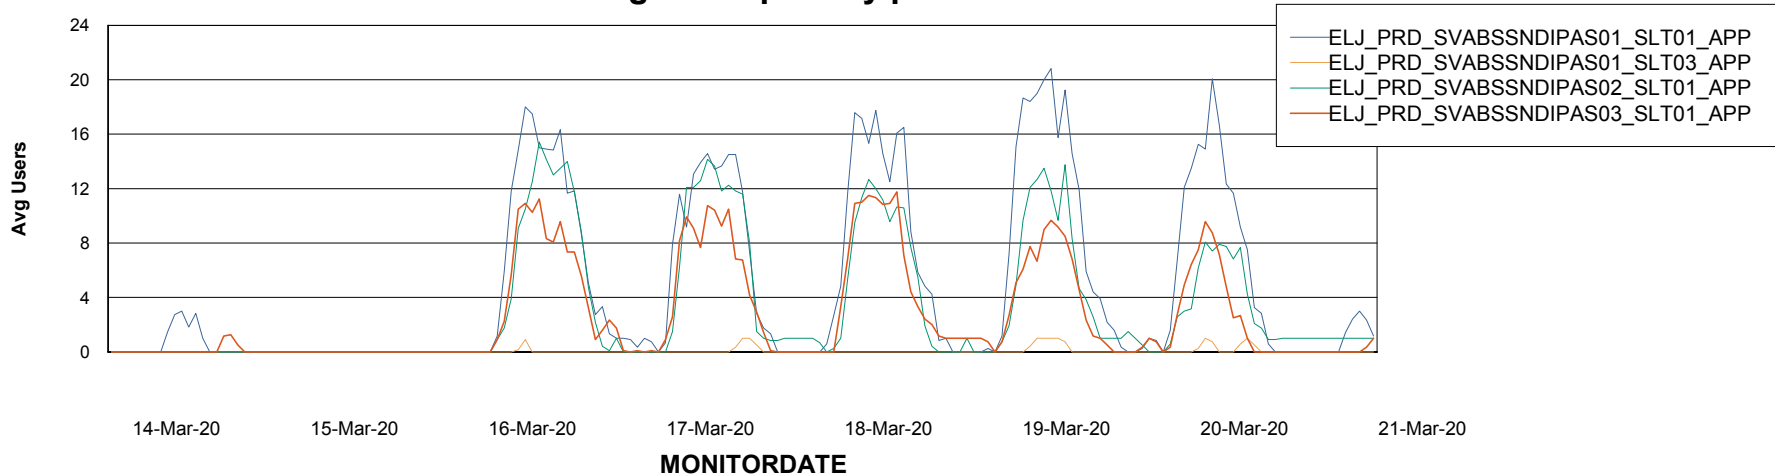

Weekly SLA Customer Report

Customer ELJ Production
Database ID 72

ABSSolute Application Server Services

Avg memory used per ABS Server Service

Avg users per day per ABS server

Weekly SLA Customer Report

Customer ELJ Production
Database ID 72