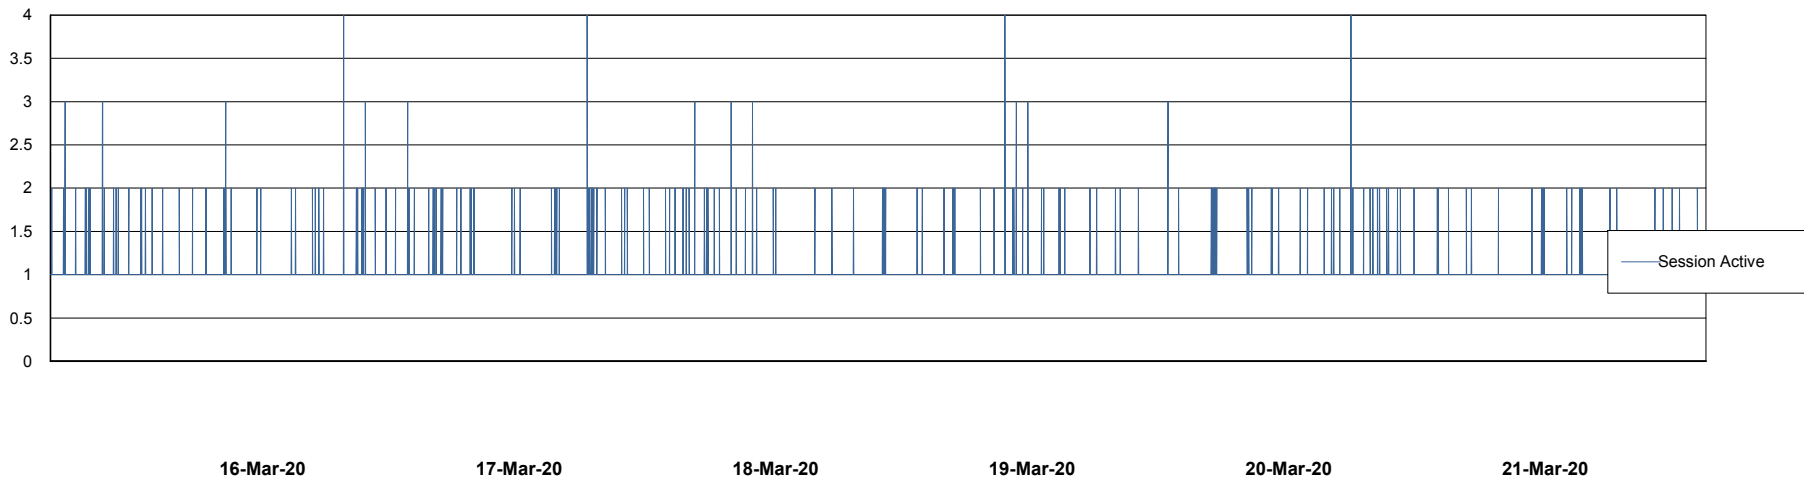

Database Performance ELJDB_Production

DB Processes Max 600
DB Sessions Max 924

Weekly SLA Customer Report

Customer ELJ Production
Database ID 72

Database Performance ELJDB_Standby

DB Processes Max 600
DB Sessions Max 924