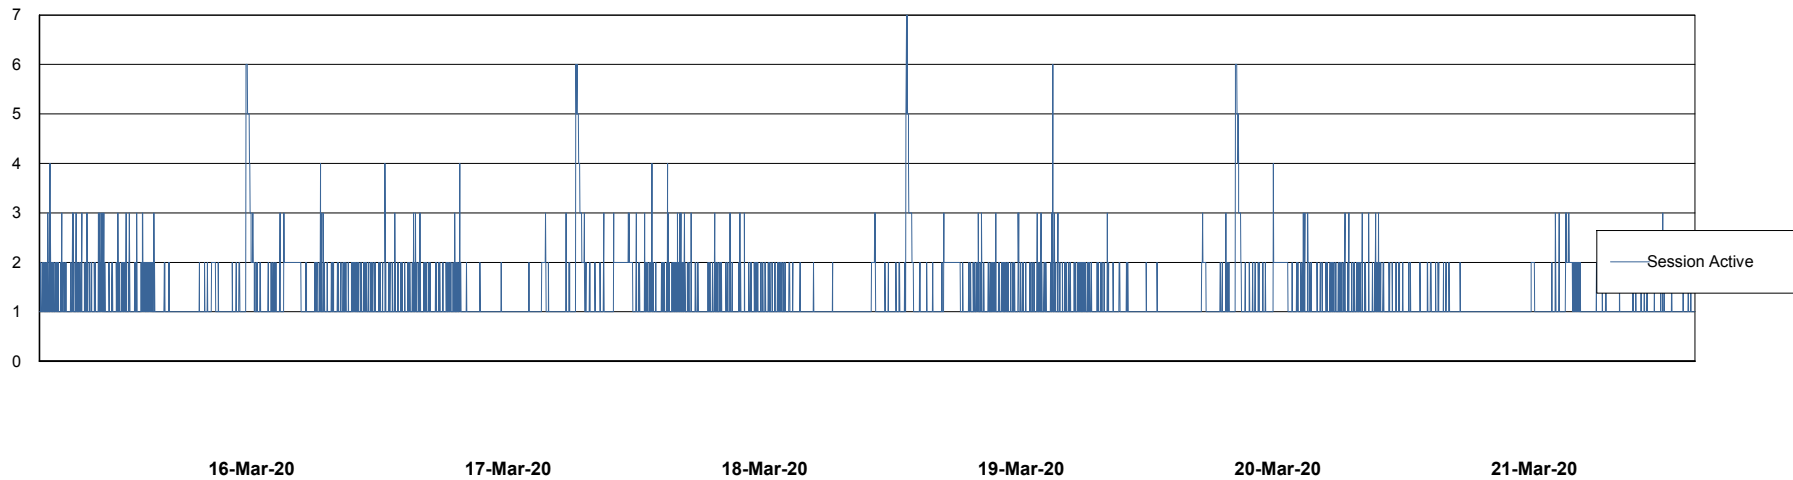

Weekly SLA Customer Report

Customer ELJ Production
Database ID 72

Database Performance ELJDB_PRD_BI

DB Processes Max 1,000
DB Sessions Max 1,524

Weekly SLA Customer Report

Customer ELJ Production
Database ID 72

Database Performance ELJDB_Production

DB Processes Max 600
DB Sessions Max 924

Weekly SLA Customer Report

Customer ELJ Production
Database ID 72

Database Performance ELJDB_Standby

DB Processes Max 600
DB Sessions Max 924