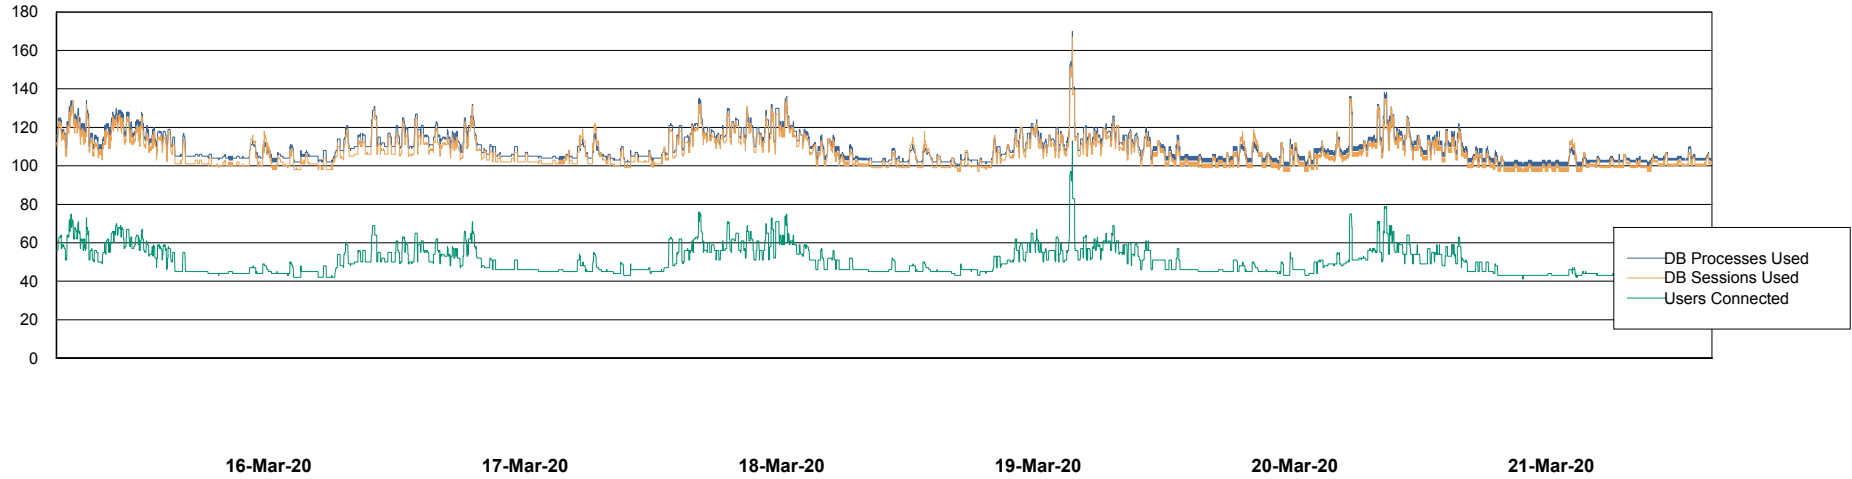

Database Performance ELJDB_Production

DB Processes Max 600
DB Sessions Max 924