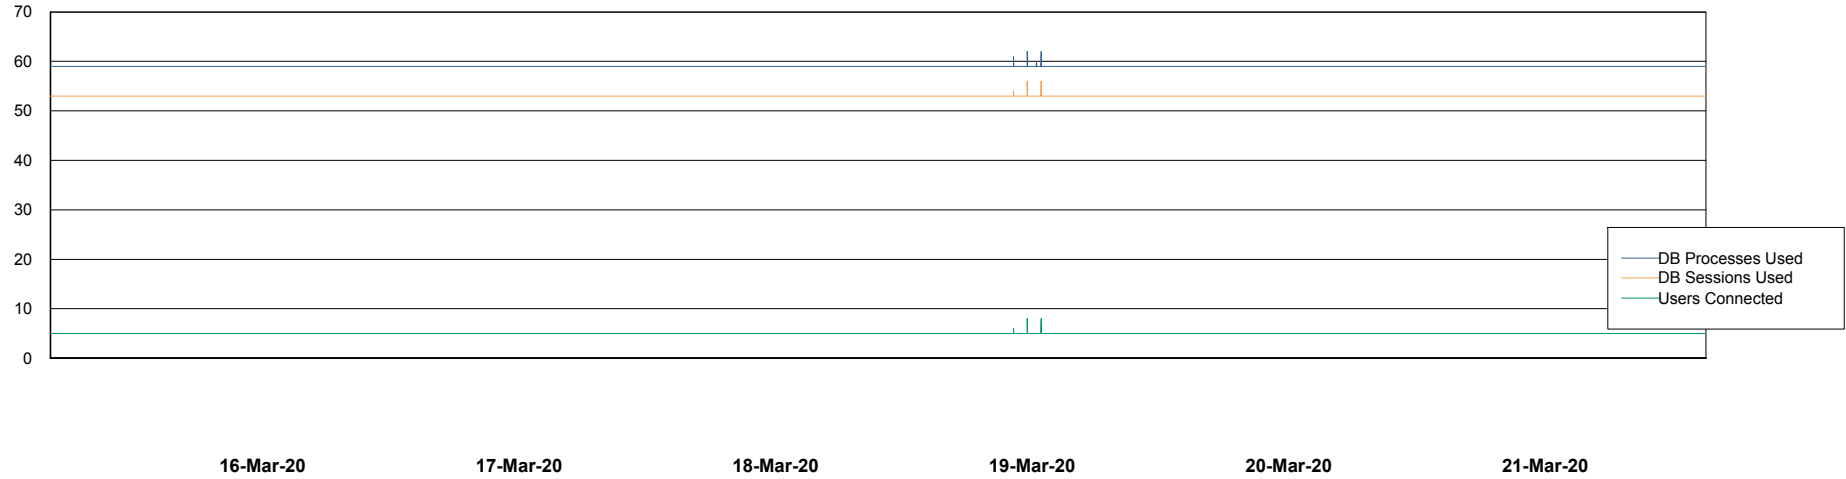

Database Performance ELJDB_Production

DB Processes Max 600
DB Sessions Max 924

Weekly SLA Customer Report

Customer ELJ Production
Database ID 72

Database Performance ELJDB_Standby

DB Processes Max 600
DB Sessions Max 924