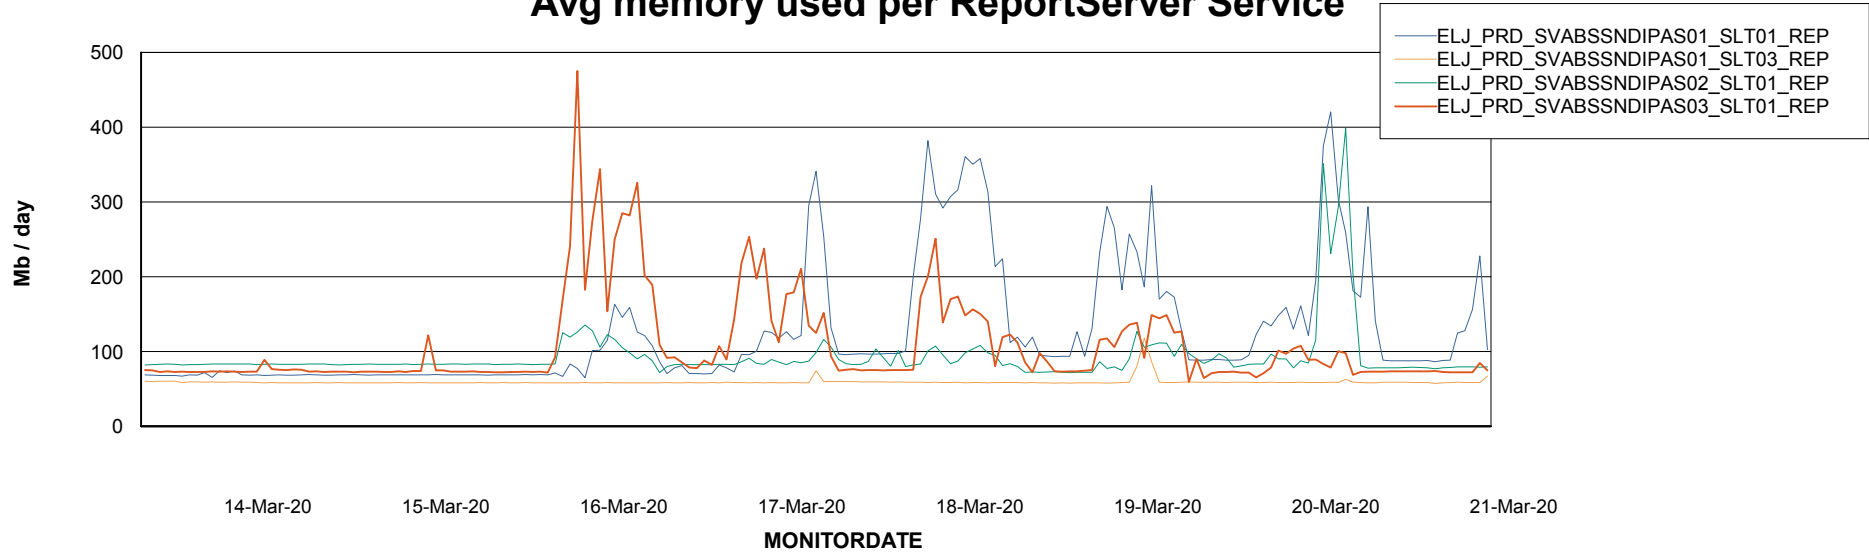

ABSSolute Application ReportServer Services

Avg memory used per ReportServer Service