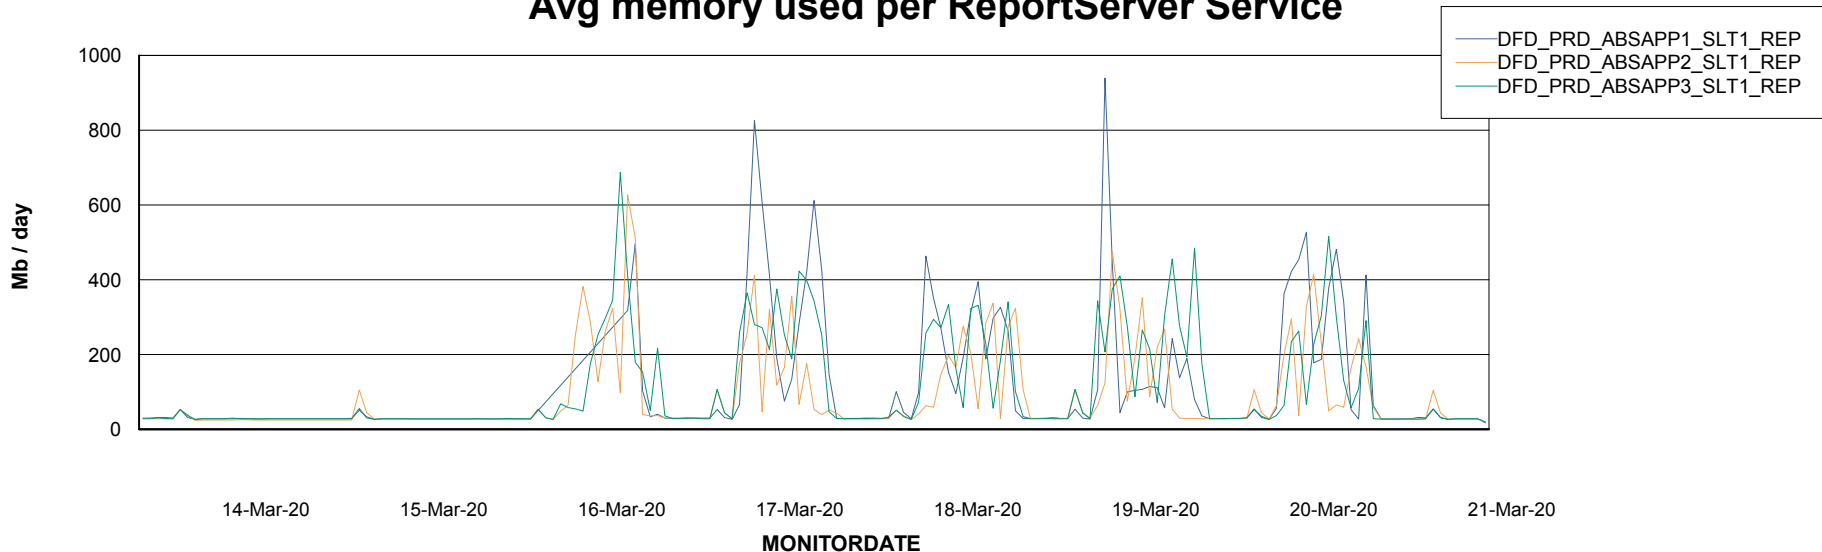

Avg users per day per ABS server

Weekly SLA Customer Report

Customer DFD Production
Database ID 39

ABSSolute Application ReportServer Services

Avg memory used per ReportServer Service

Disaster per ABS component