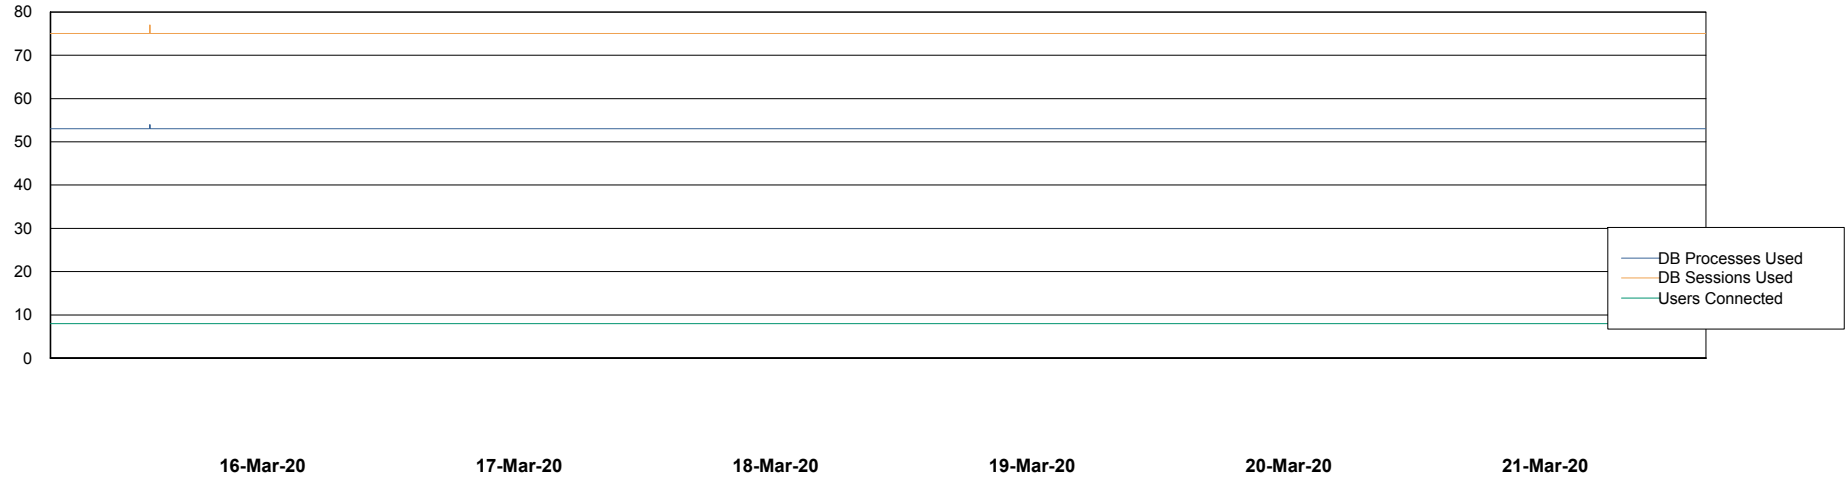

Database Performance DFDDB_Standby

DB Processes Max 600
DB Sessions Max 928