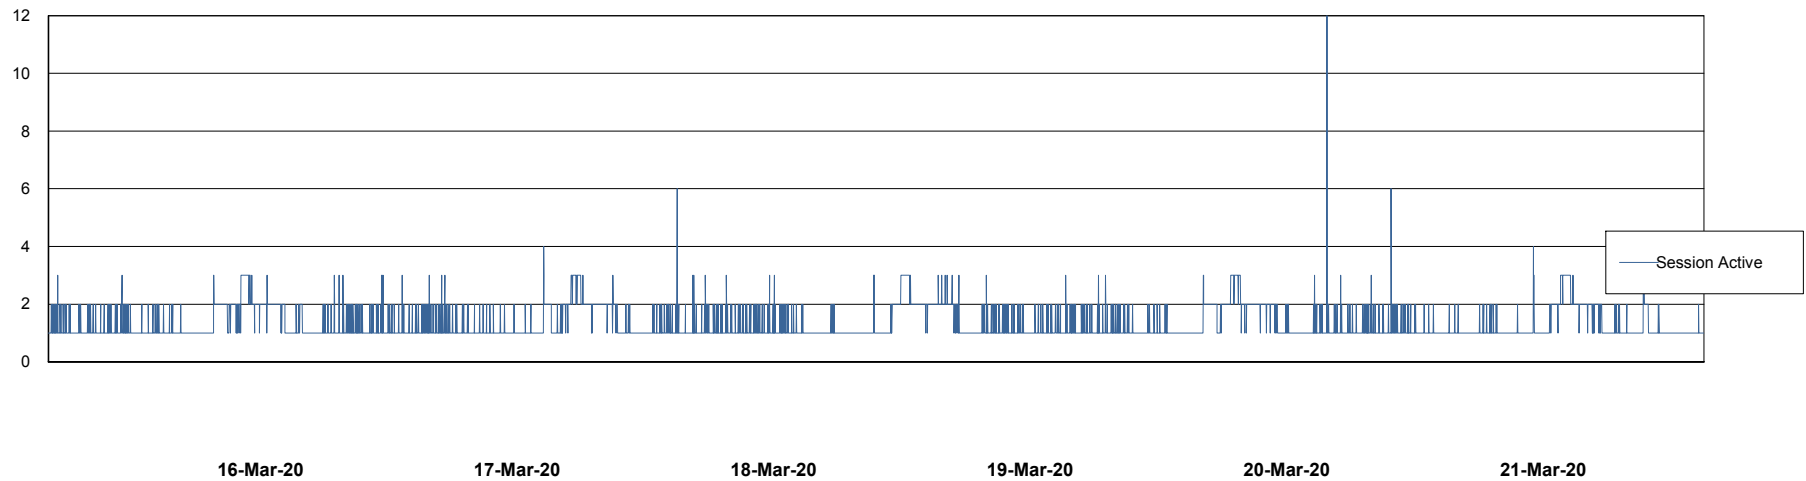

Harddisk Usage DFD_PRD_ORACLE2

	Free disk space on c: (%)	Total disk space on c: (Gb)	Free disk space on d: (%)	Total disk space on d: (Gb)	Free disk space on e: (%)	Total disk space on e: (Gb)	Free disk space on f: (%)	Total disk space on f: (Gb)
21-Mar-20	26	78	70	479	47	800	57	800
20-Mar-20	26	78	70	479	47	800	57	800
19-Mar-20	26	78	70	479	47	800	57	800
18-Mar-20	26	78	70	479	48	800	57	800
17-Mar-20	26	78	70	479	48	800	57	800
16-Mar-20	26	78	70	479	48	800	57	800
15-Mar-20	26	78	70	479	48	800	57	800

Weekly SLA Customer Report

Customer DFD Production
Database ID 39

Database Performance DFDDB_Production

DB Processes Max 600
DB Sessions Max 928

Weekly SLA Customer Report

Customer DFD Production
Database ID 39