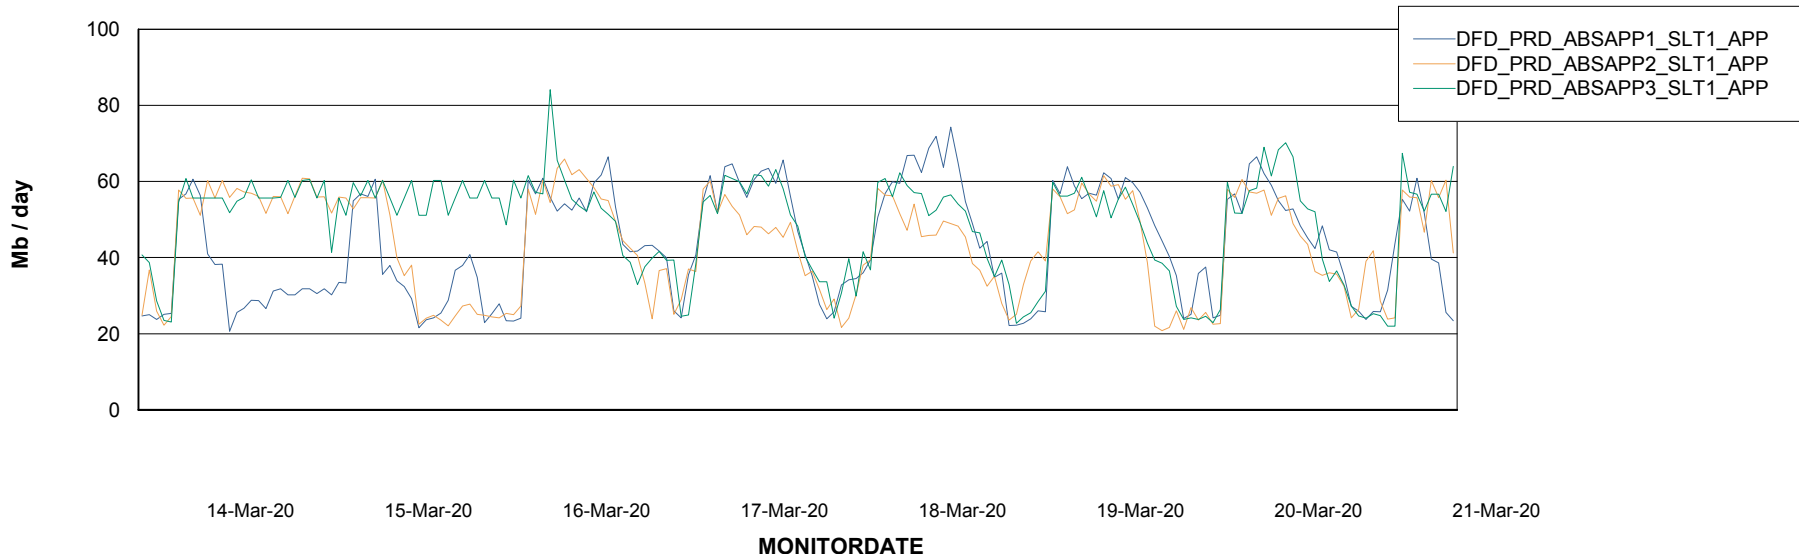

Standby Database Health DFD Production

Recovery lag for last 7 days

Weekly SLA Customer Report

Customer DFD Production
Database ID 39

ABSSolute Application Server Services

Avg memory used per ABS Server Service