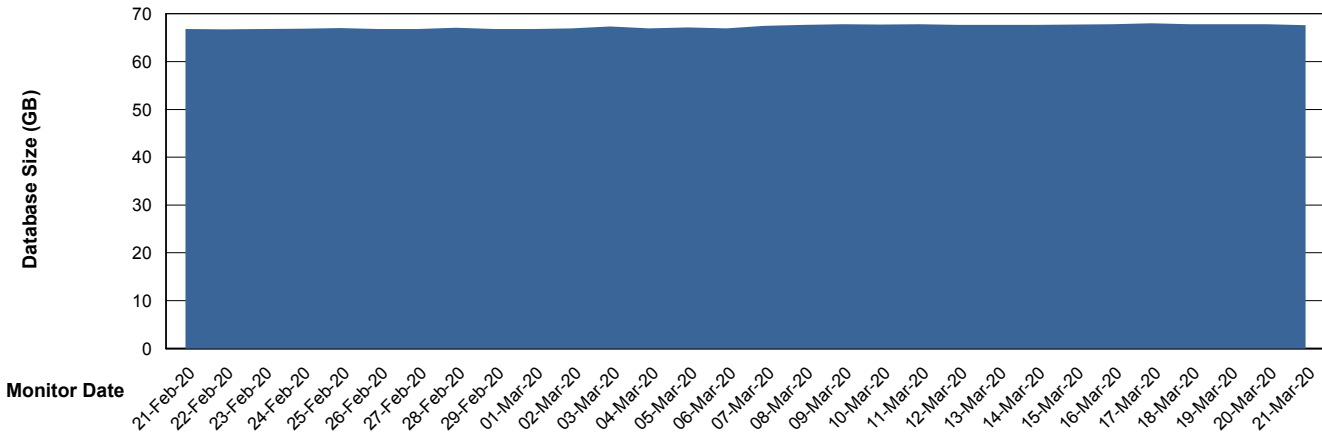

Weekly SLA Customer Report

Customer DFD Production
Database ID 39

DATABASE SIZE DFDDDB_Production

Database growth over last month

DATABASE SIZE DFDDDBI_Production

Database growth over last month

Weekly SLA Customer Report