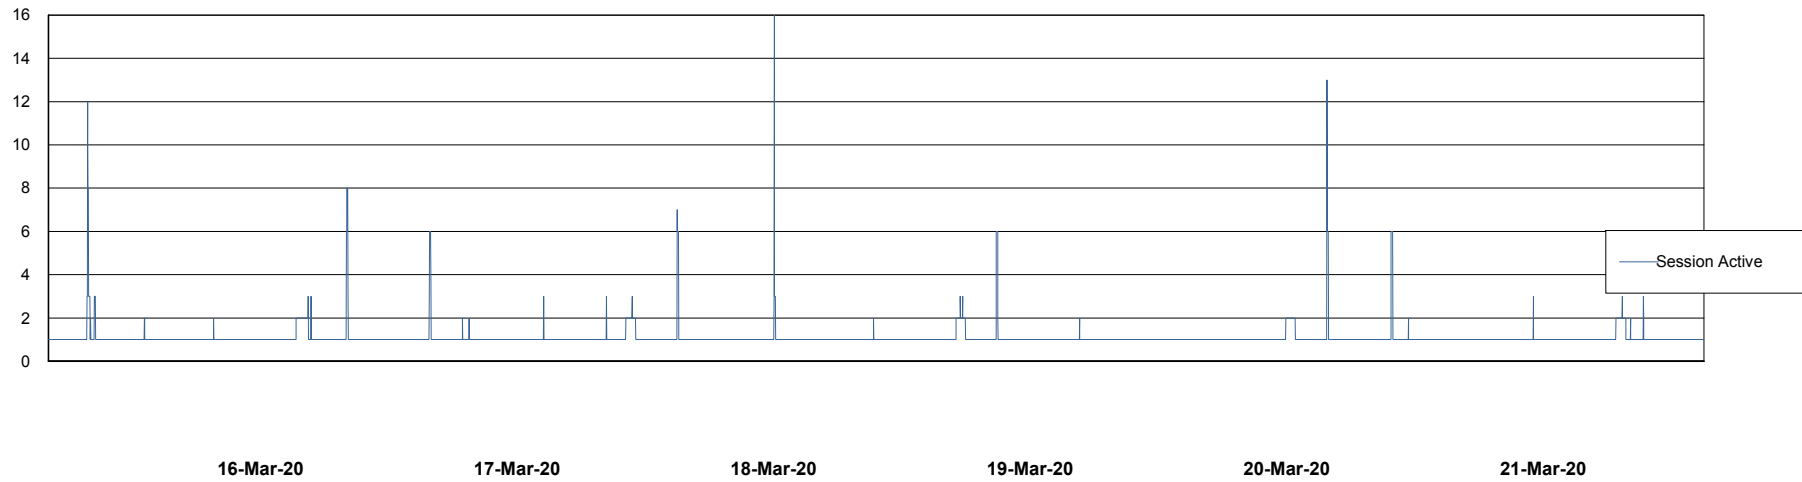

Database Performance DFDDB_Standby

DB Processes Max 600
DB Sessions Max 928

Weekly SLA Customer Report

Customer DFD Production
Database ID 39

Database Performance DFDDDBI_Production

DB Processes Max 500
DB Sessions Max 772