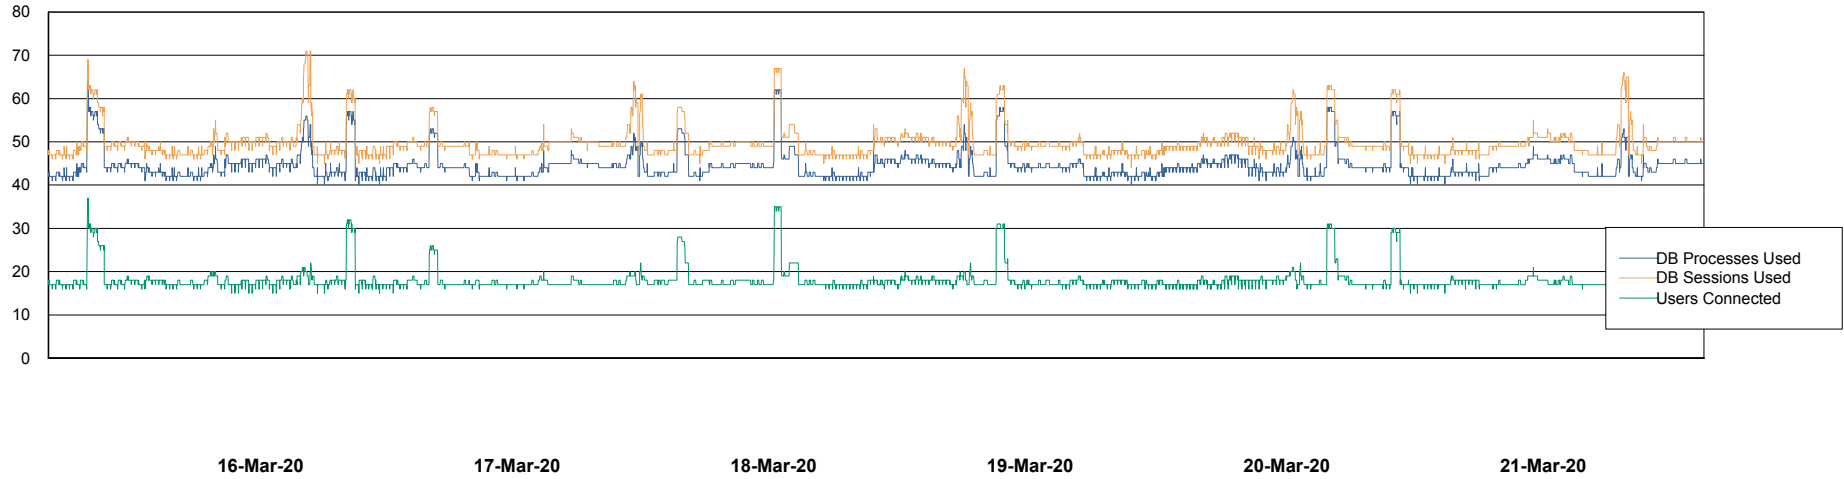

Database Performance DFDDB_Standby

DB Processes Max 600
DB Sessions Max 928

Weekly SLA Customer Report

Customer DFD Production
Database ID 39

Database Performance DFDDDBI_Production

DB Processes Max 500
DB Sessions Max 772