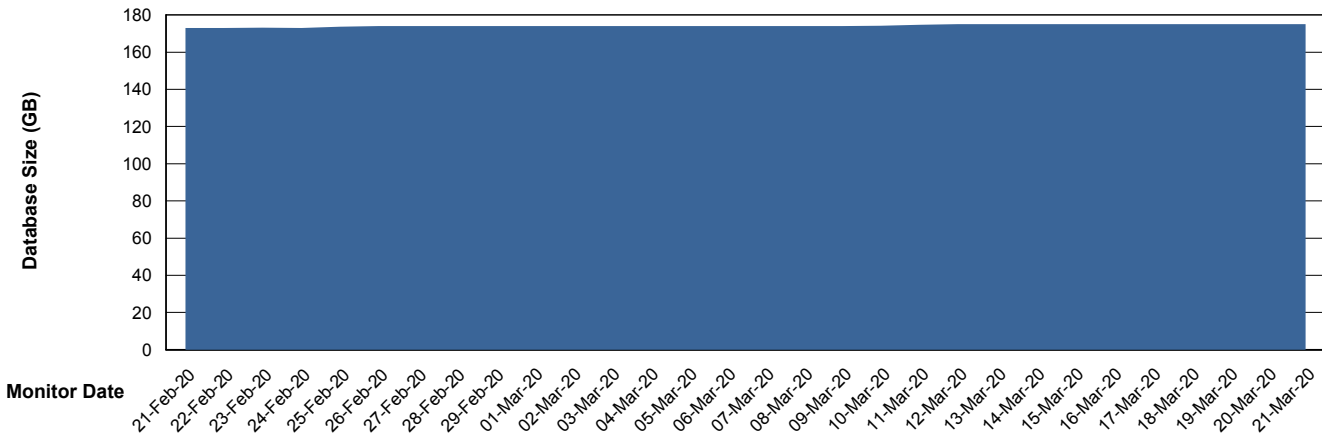

Database Performance DFDDB_Standby

DB Processes Max 600
DB Sessions Max 928

Weekly SLA Customer Report

Customer DFD Production
Database ID 39

Database Performance DFDDDBI_Production

DB Processes Max 500
DB Sessions Max 772

Weekly SLA Customer Report

Customer DFD Production
Database ID 39

DATABASE SIZE DFDDDB_Production

Database growth over last month

DATABASE SIZE DFDDDBI_Production

Database growth over last month

Weekly SLA Customer Report