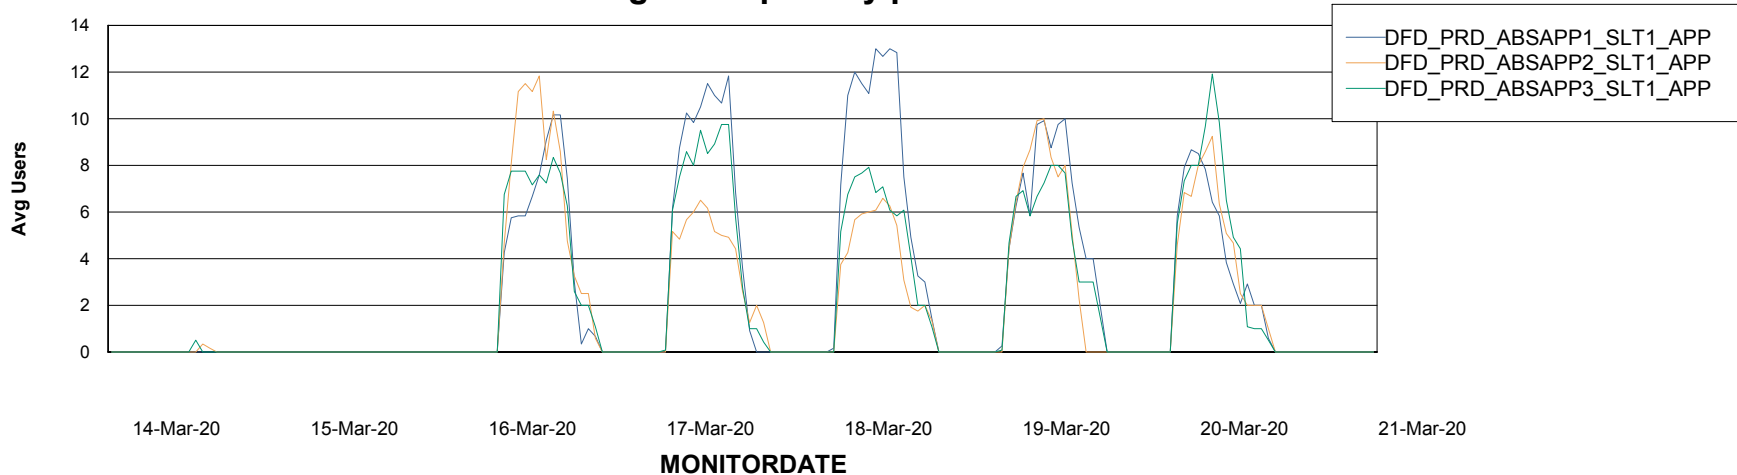

Avg users per day per ABS server