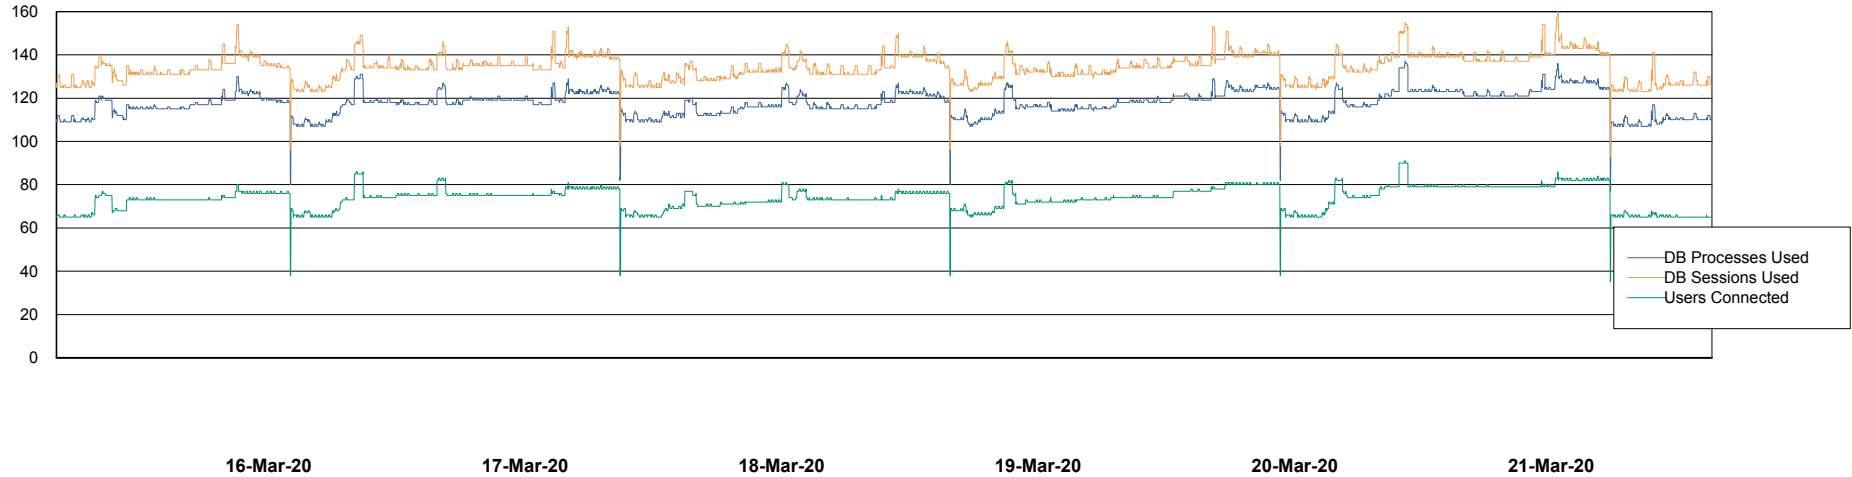

Harddisk Usage DFD_PRD_ORACLE2

	Free disk space on c: (%)	Total disk space on c: (Gb)	Free disk space on d: (%)	Total disk space on d: (Gb)	Free disk space on e: (%)	Total disk space on e: (Gb)	Free disk space on f: (%)	Total disk space on f: (Gb)
21-Mar-20	26	78	70	479	47	800	57	800
20-Mar-20	26	78	70	479	47	800	57	800
19-Mar-20	26	78	70	479	47	800	57	800
18-Mar-20	26	78	70	479	48	800	57	800
17-Mar-20	26	78	70	479	48	800	57	800
16-Mar-20	26	78	70	479	48	800	57	800
15-Mar-20	26	78	70	479	48	800	57	800

Weekly SLA Customer Report

Customer DFD Production
Database ID 39

Database Performance DFDDB_Production

DB Processes Max 600
DB Sessions Max 928

Weekly SLA Customer Report

Customer DFD Production
Database ID 39