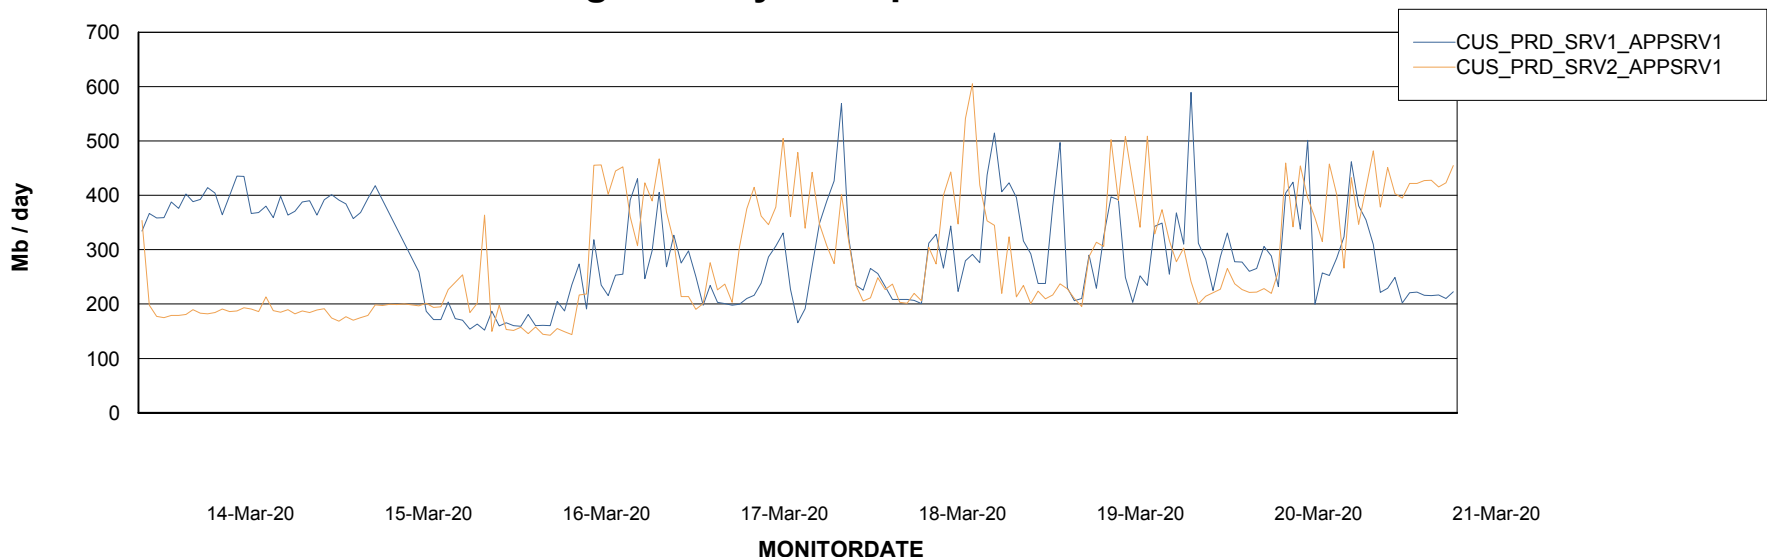

ABSSolute Application Server Services

Avg memory used per ABS Server Service