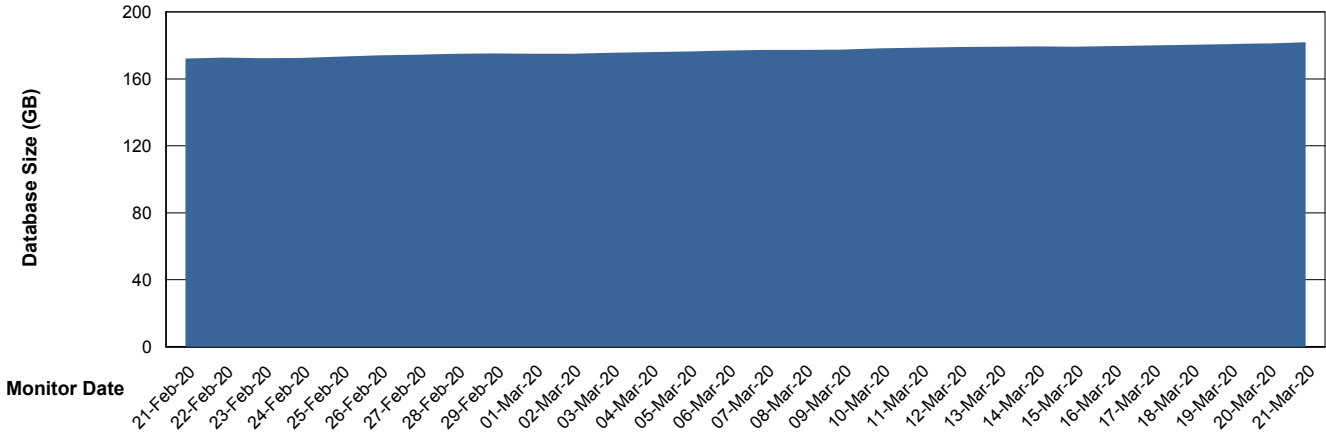

Database Performance CUS_ProdDB_Standby

DB Processes Max 300
DB Sessions Max 472

Weekly SLA Customer Report

Customer CUS Production
 Database ID 84

DATABASE SIZE CUS_ProdDB_Primary

Database growth over last month