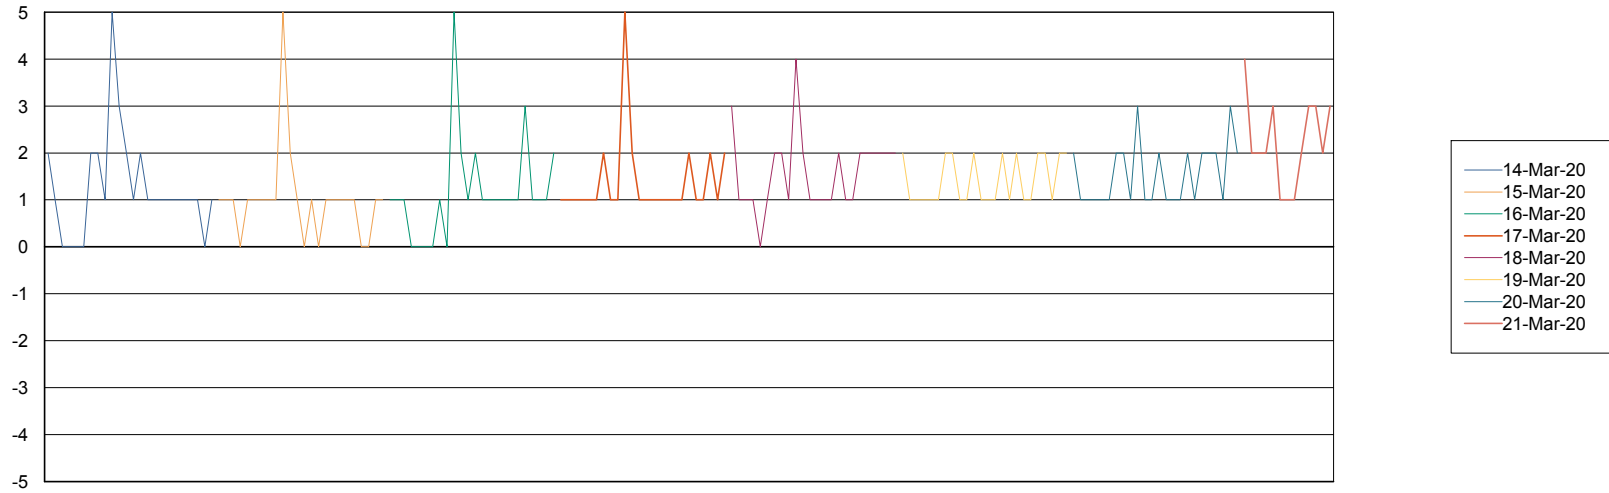

Standby Database Health CUS Production

Recovery lag for last 7 days