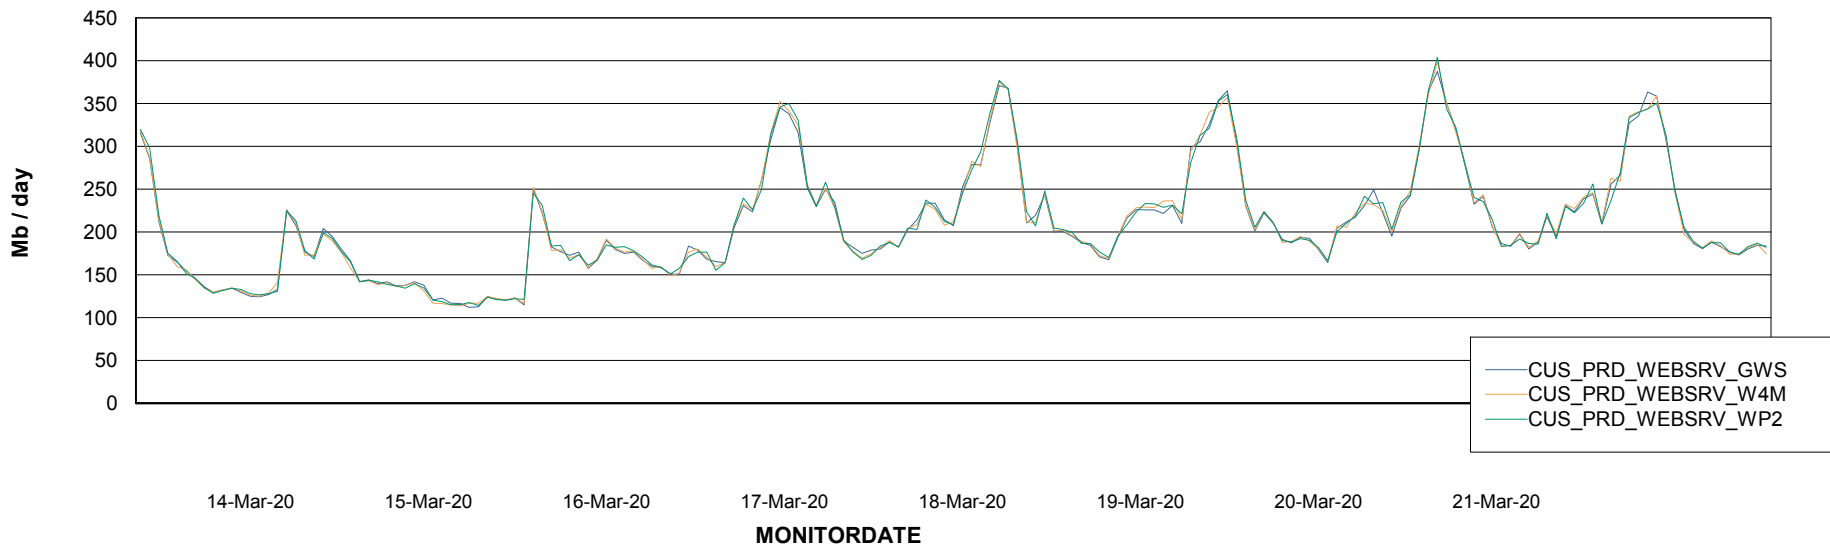

ABSSolute Web Component Services

Avg memory used per ABS Web component