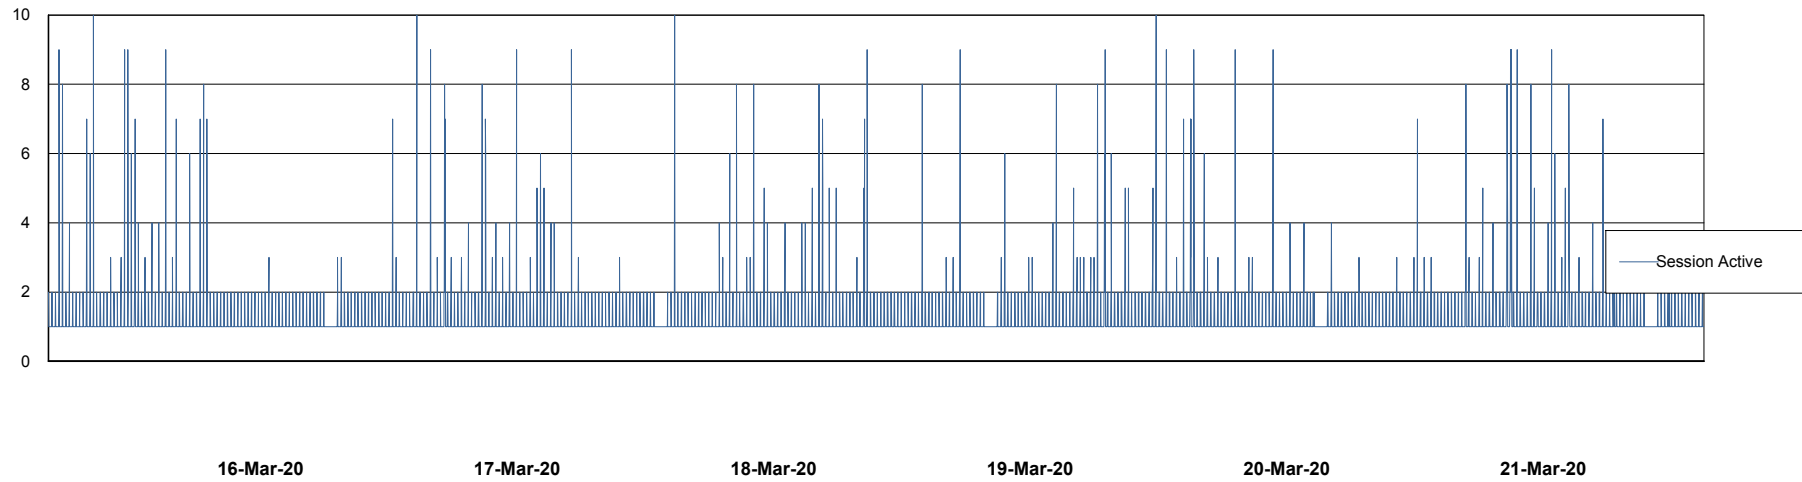

Database Performance CUS_ProdDB_Standby

DB Processes Max 300
DB Sessions Max 472