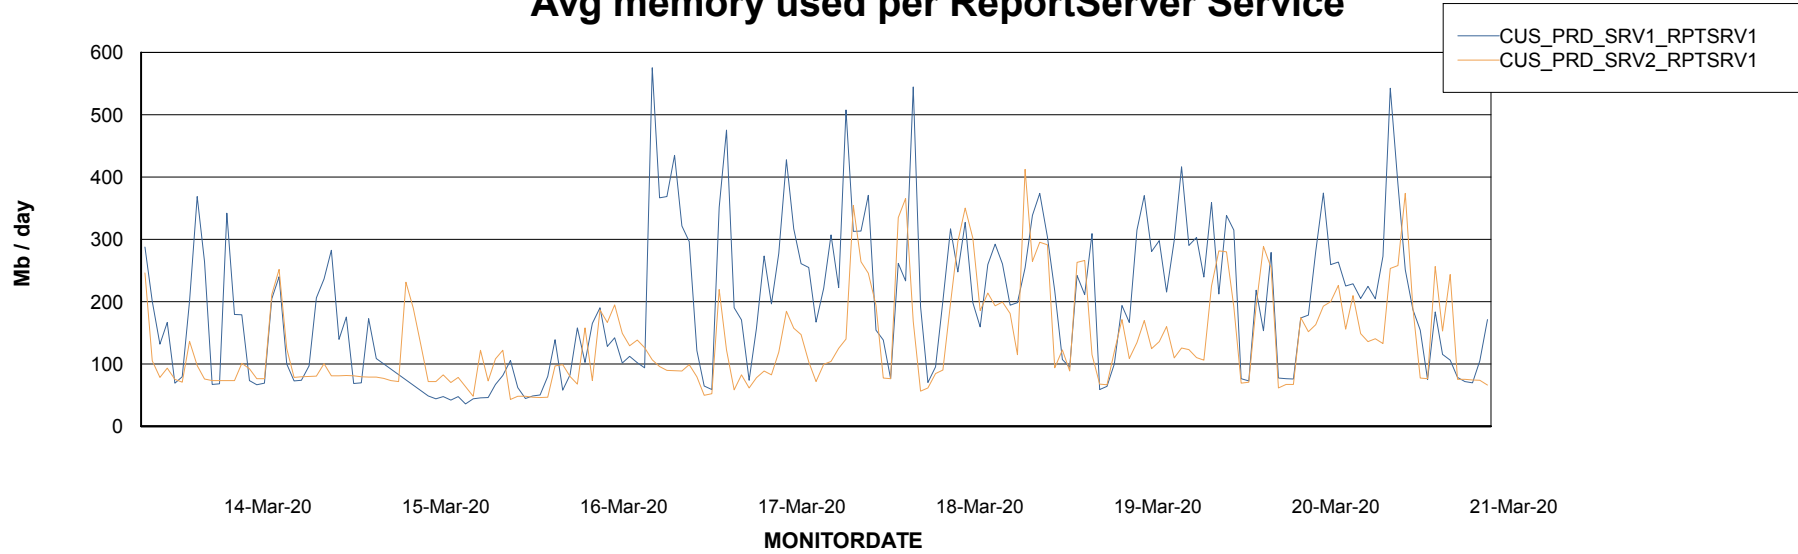

Avg memory used per ABS Server Service

Avg users per day per ABS server

Weekly SLA Customer Report

Customer CUS Production
Database ID 84

ABSSolute Web Component Services

Avg memory used per ReportServer Service