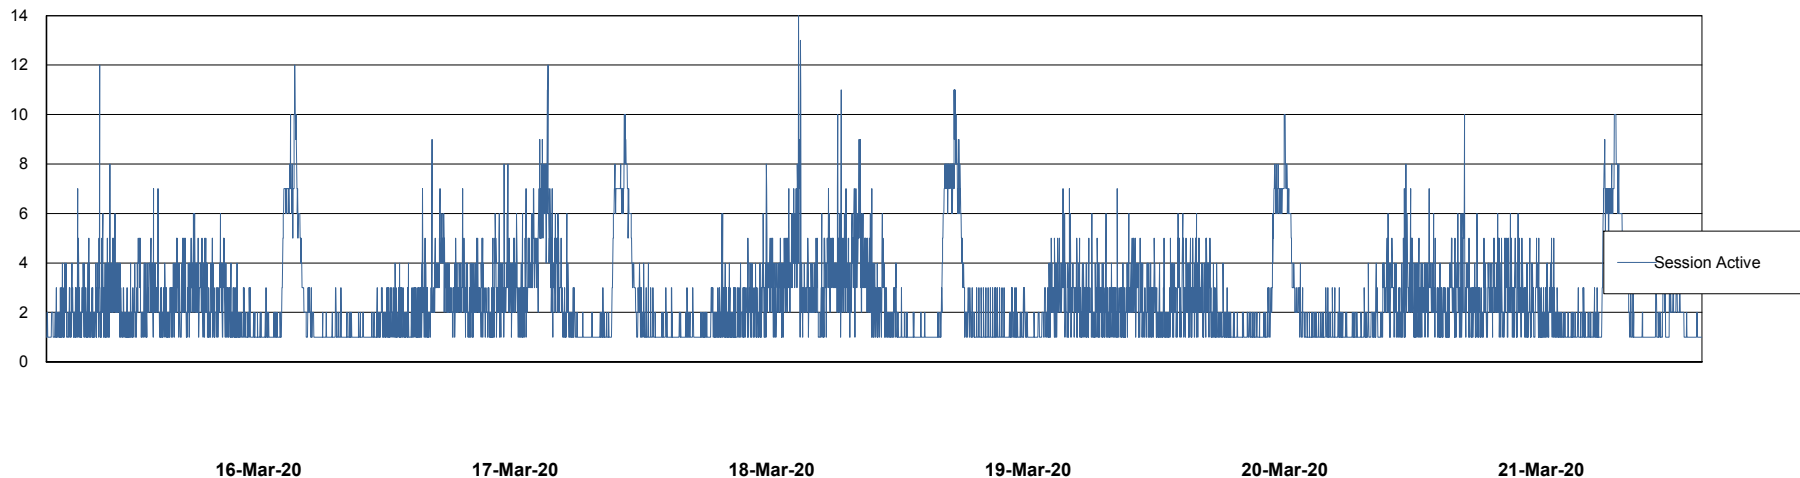

Database Performance CUS_ProdDB_Primary

DB Processes Max 300
DB Sessions Max 472