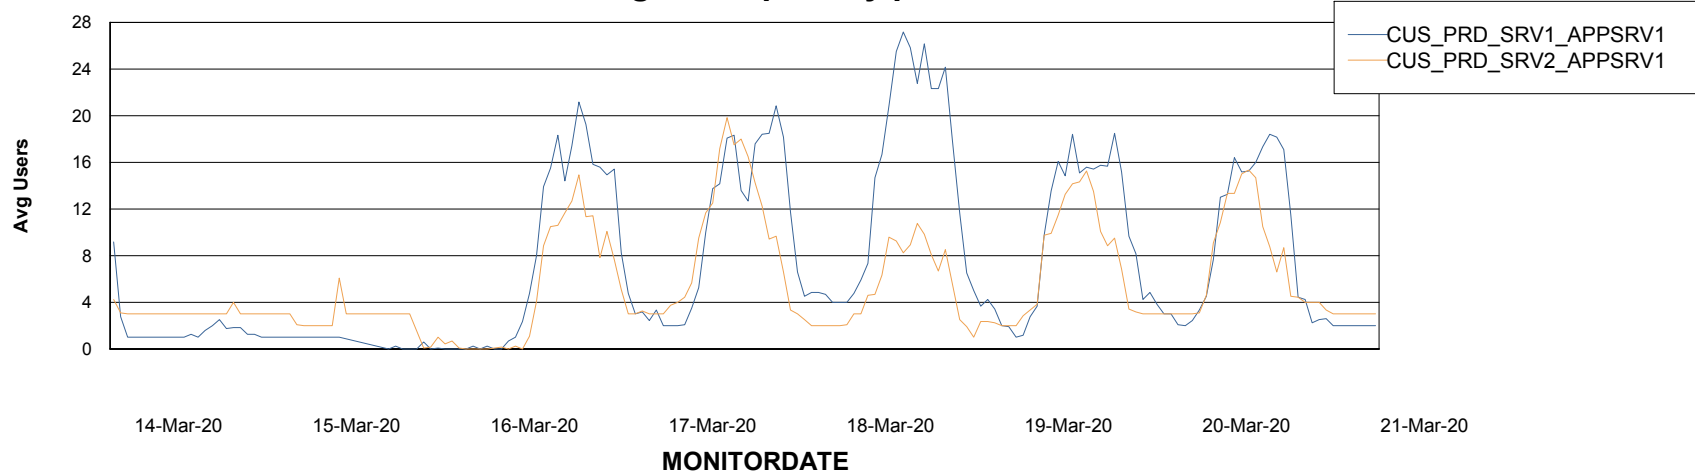

Avg users per day per ABS server