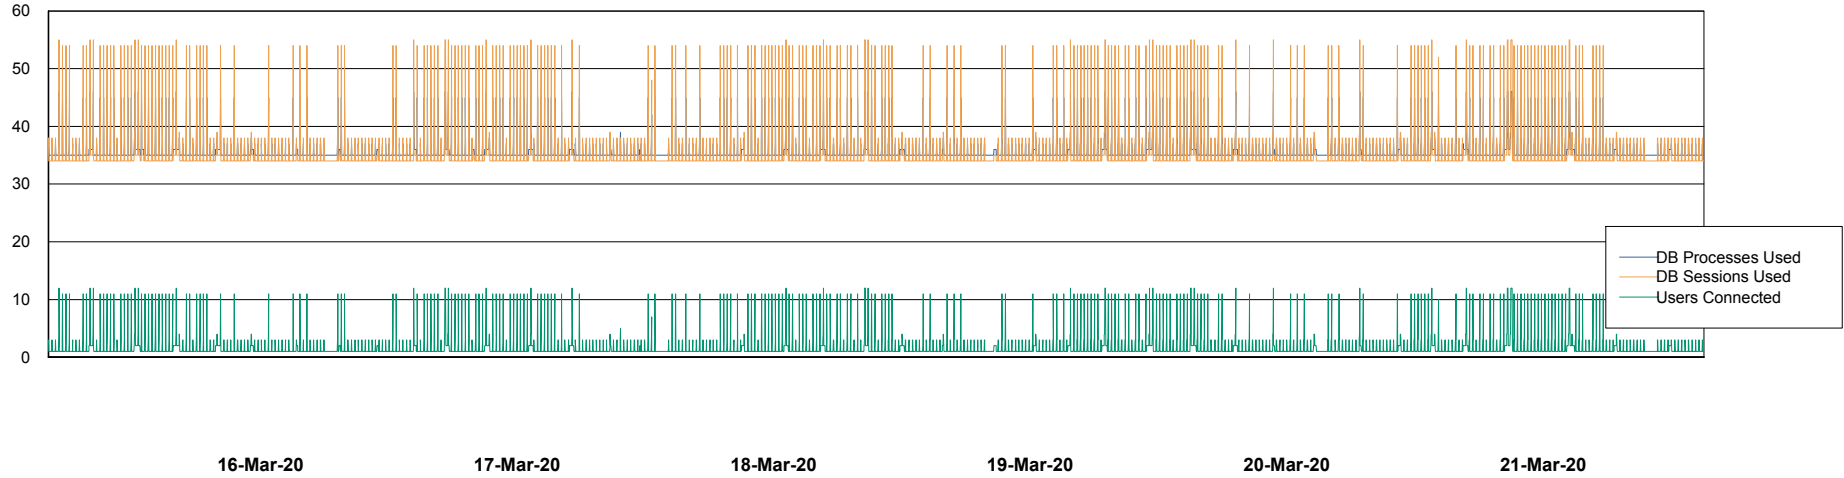

Database Performance CUS_ProdDB_Standby

DB Processes Max 300
DB Sessions Max 472