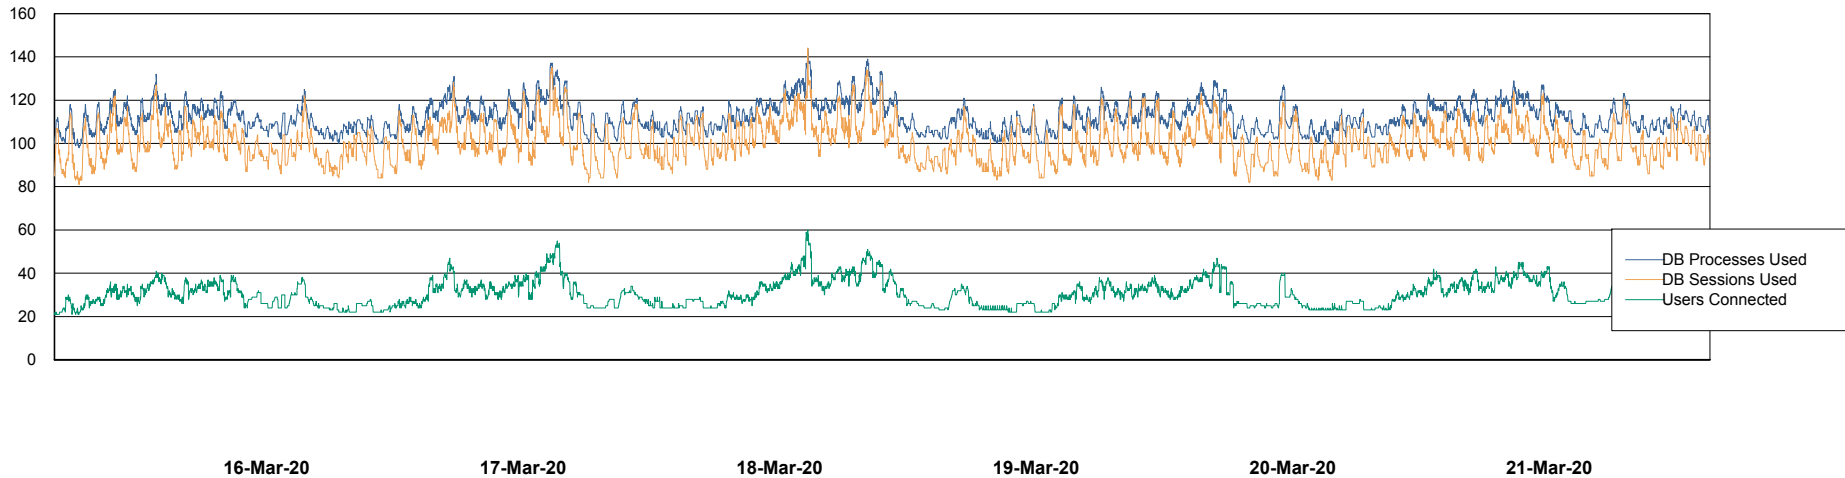

Database Performance CUS_ProdDB_Primary

DB Processes Max 300
DB Sessions Max 472