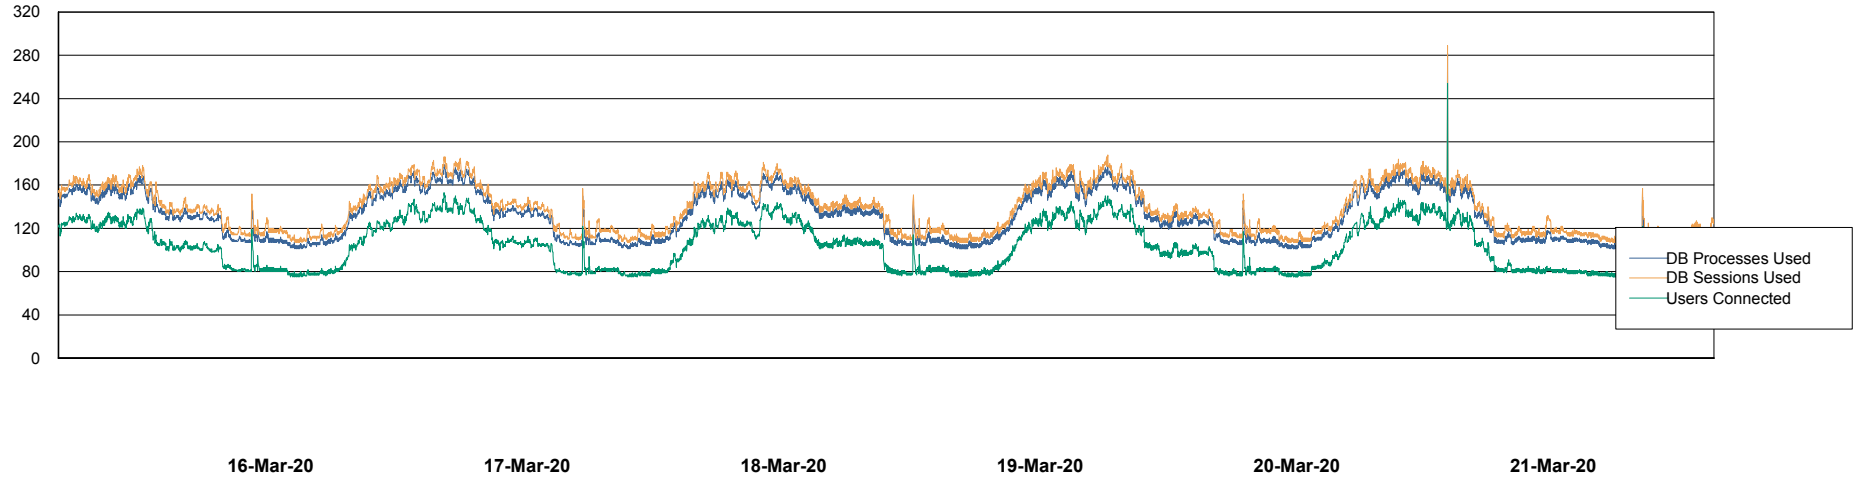

Database Performance BNLDB_Production

DB Processes Max 700
DB Sessions Max 1,072