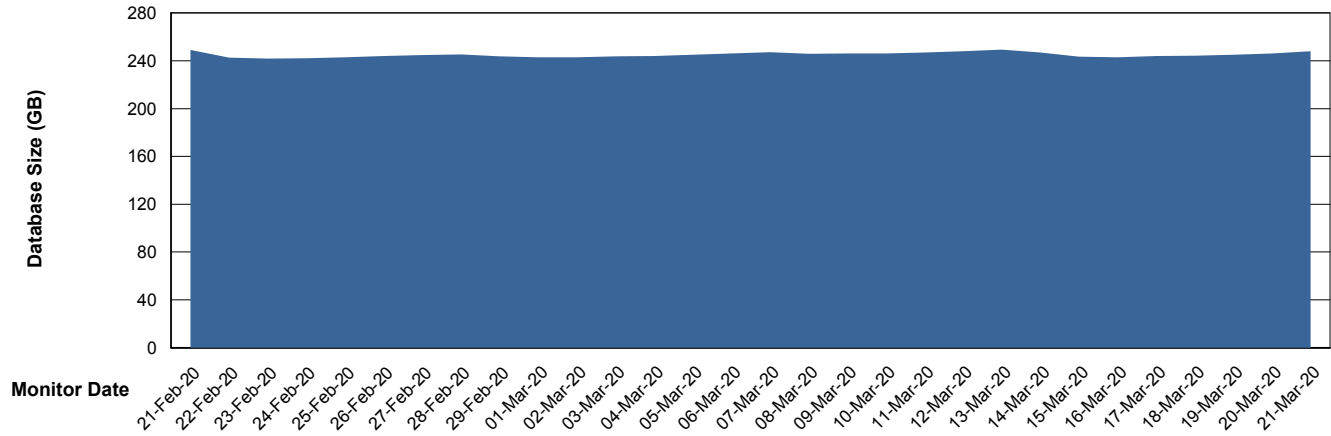

## Database Performance BNLDB\_Production

DB Processes Max 700  
DB Sessions Max 1,072

# Weekly SLA Customer Report

Customer BNL\_Production  
 Database ID 83

DATABASE SIZE BNLDB\_FUT\_FutureLive

Database growth over last month

DATABASE SIZE BNLDB\_Production

Database growth over last month