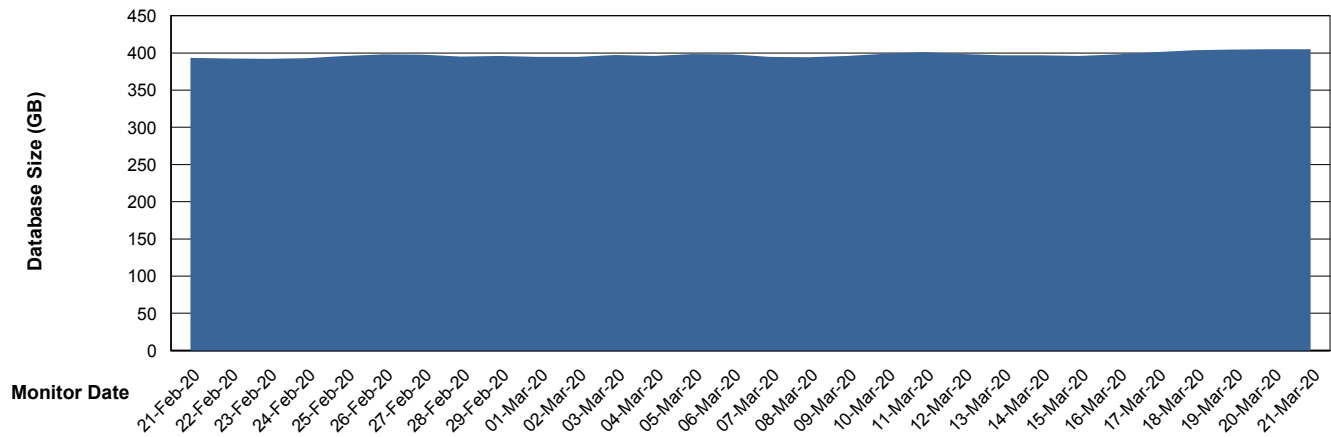

# Weekly SLA Customer Report

Customer BNL\_Production  
 Database ID 83

DATABASE SIZE BNLDB\_FUT\_FutureLive

Database growth over last month

DATABASE SIZE BNLDB\_Production

Database growth over last month