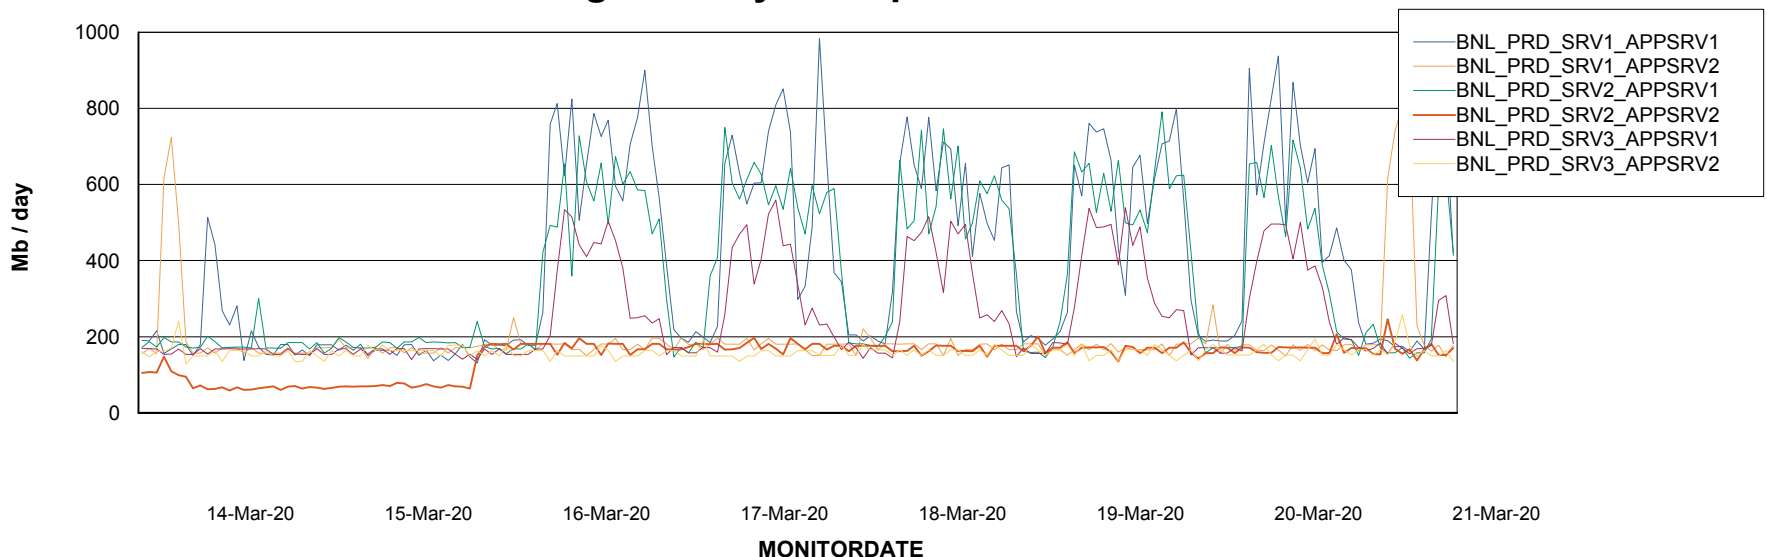

ABSSolute Application Server Services

Avg memory used per ABS Server Service