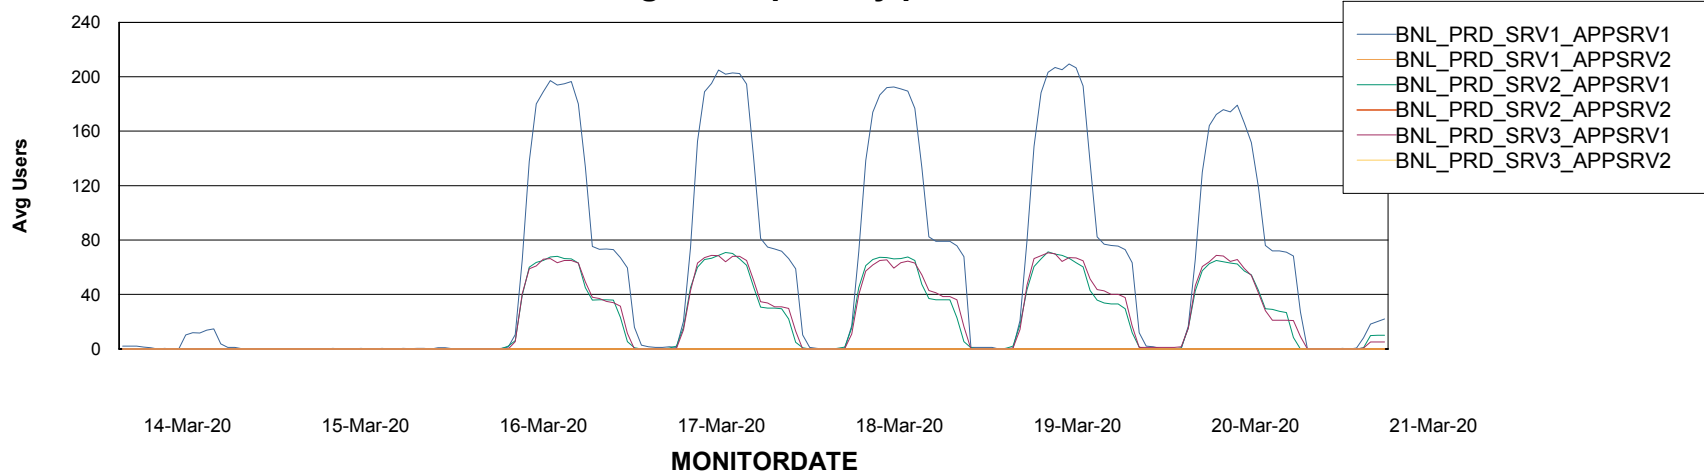

Avg users per day per ABS server