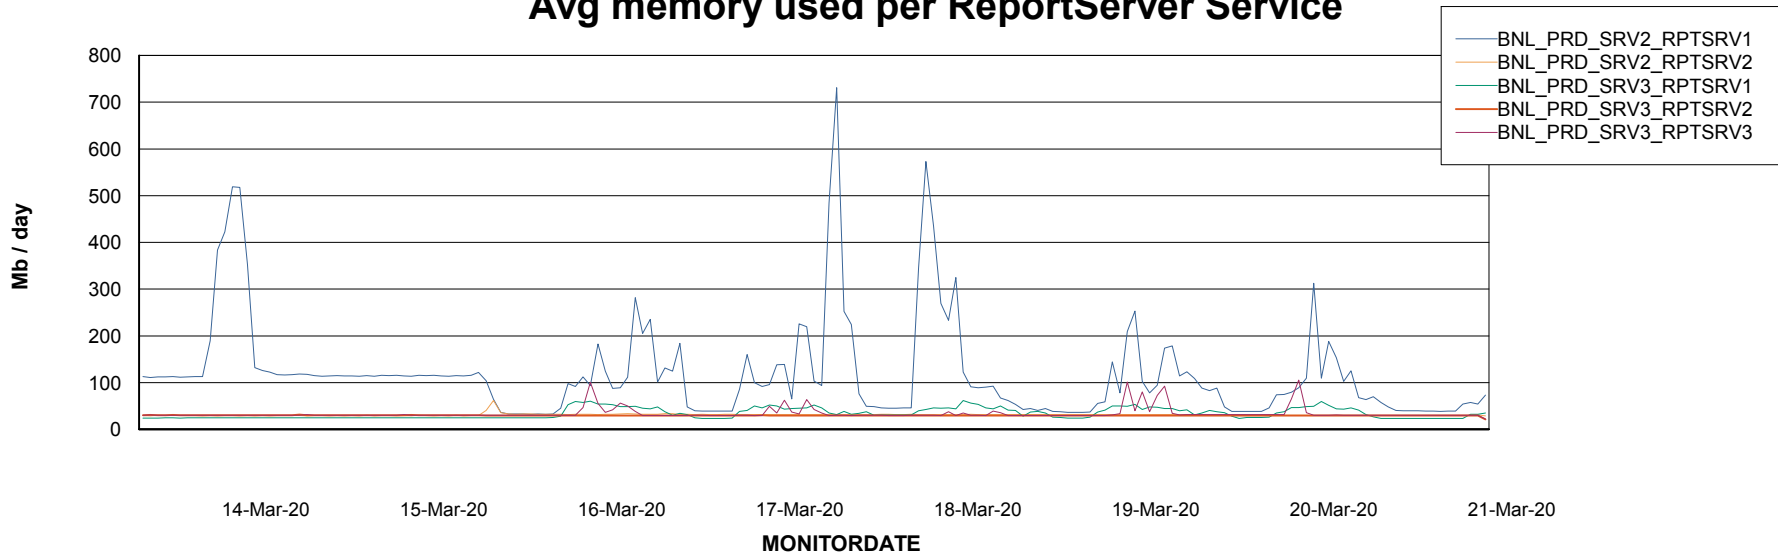

ABSSolute Web Component Services

Avg memory used per ReportServer Service