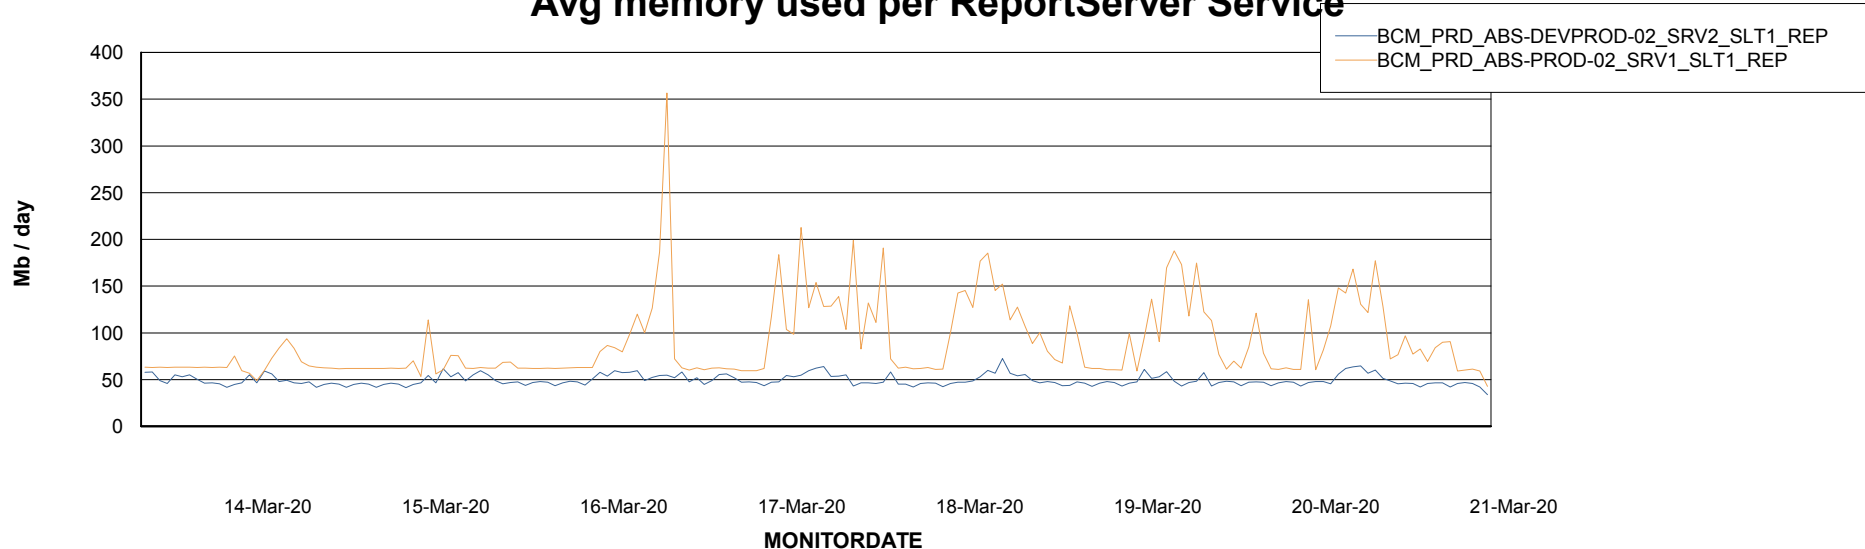

Avg memory used per ABS Server Service

Avg users per day per ABS server

Weekly SLA Customer Report

Customer BCM_Production
Database ID 81

ABSSolute Application ReportServer Services

Avg memory used per ReportServer Service