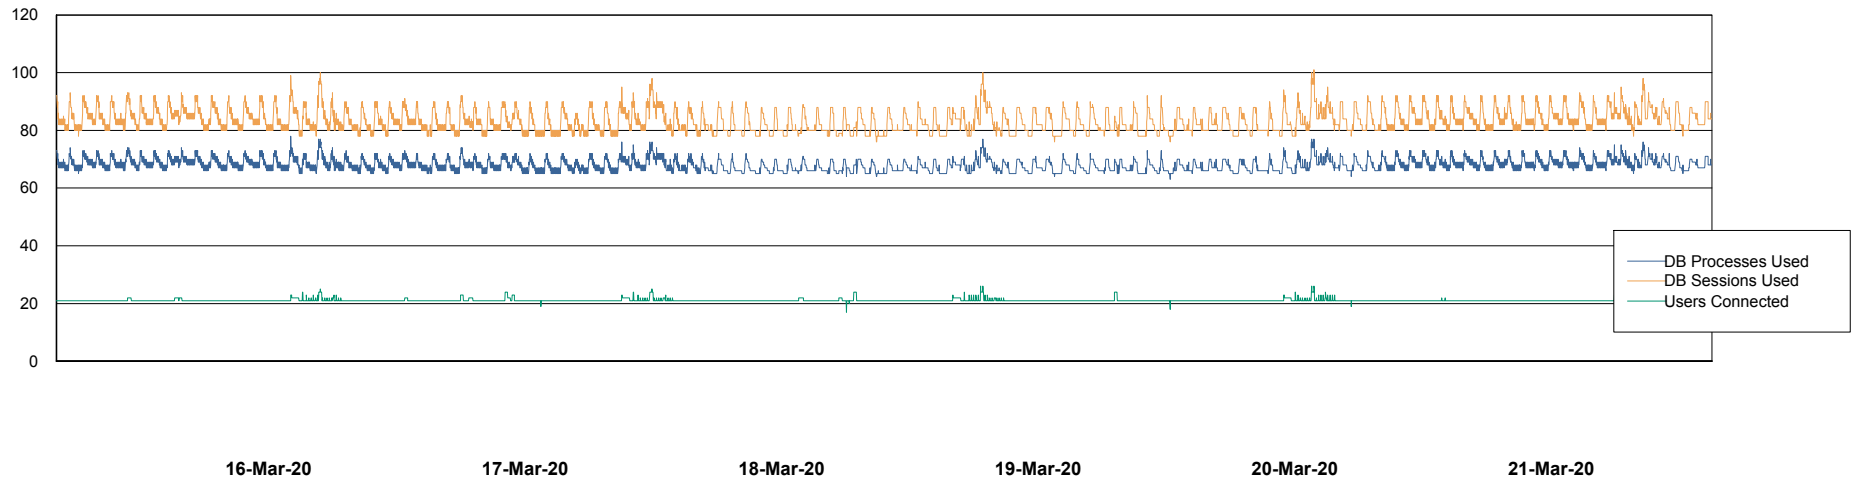

Weekly SLA Customer Report

Customer BCM_Production
Database ID 81

Database Performance BCMDB_ABS1 Production Database

Weekly SLA Customer Report

Customer BCM_Production
Database ID 81

Database Performance BCMDB_ABS1SB Standby Database