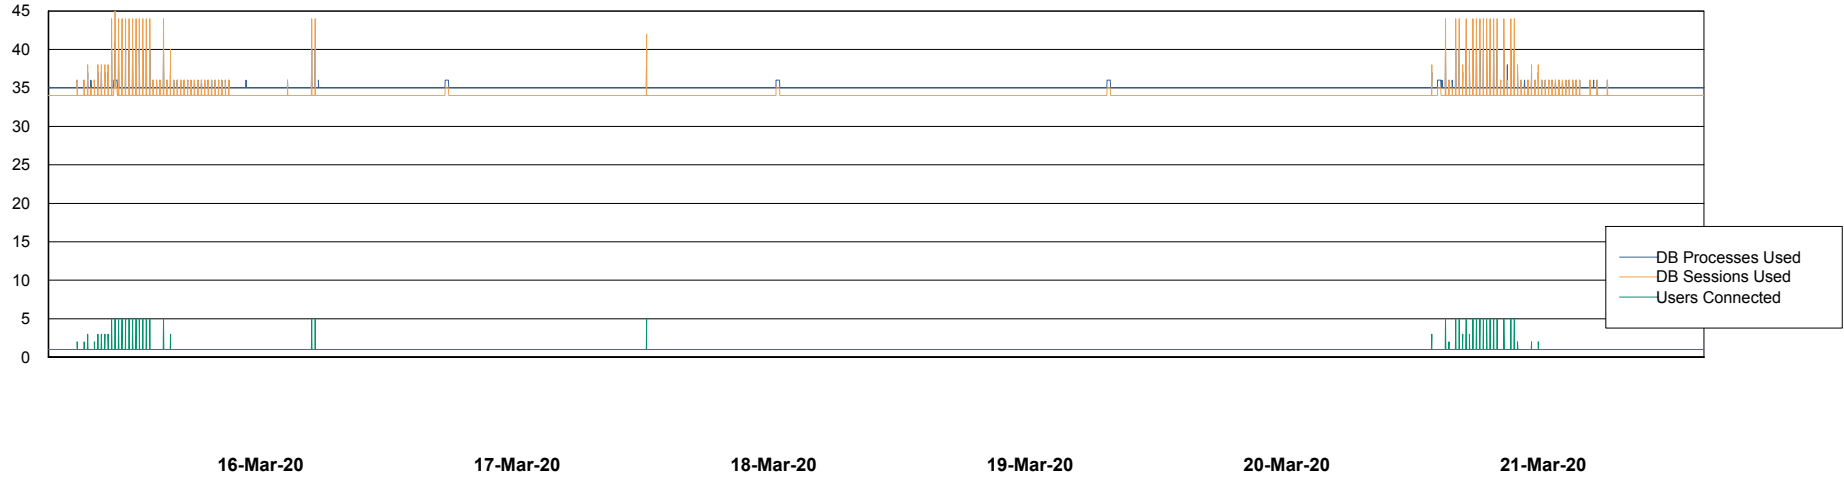

Database Performance BCMDB_ABS1SB Standby Database

DB Processes Max 500
DB Sessions Max 772