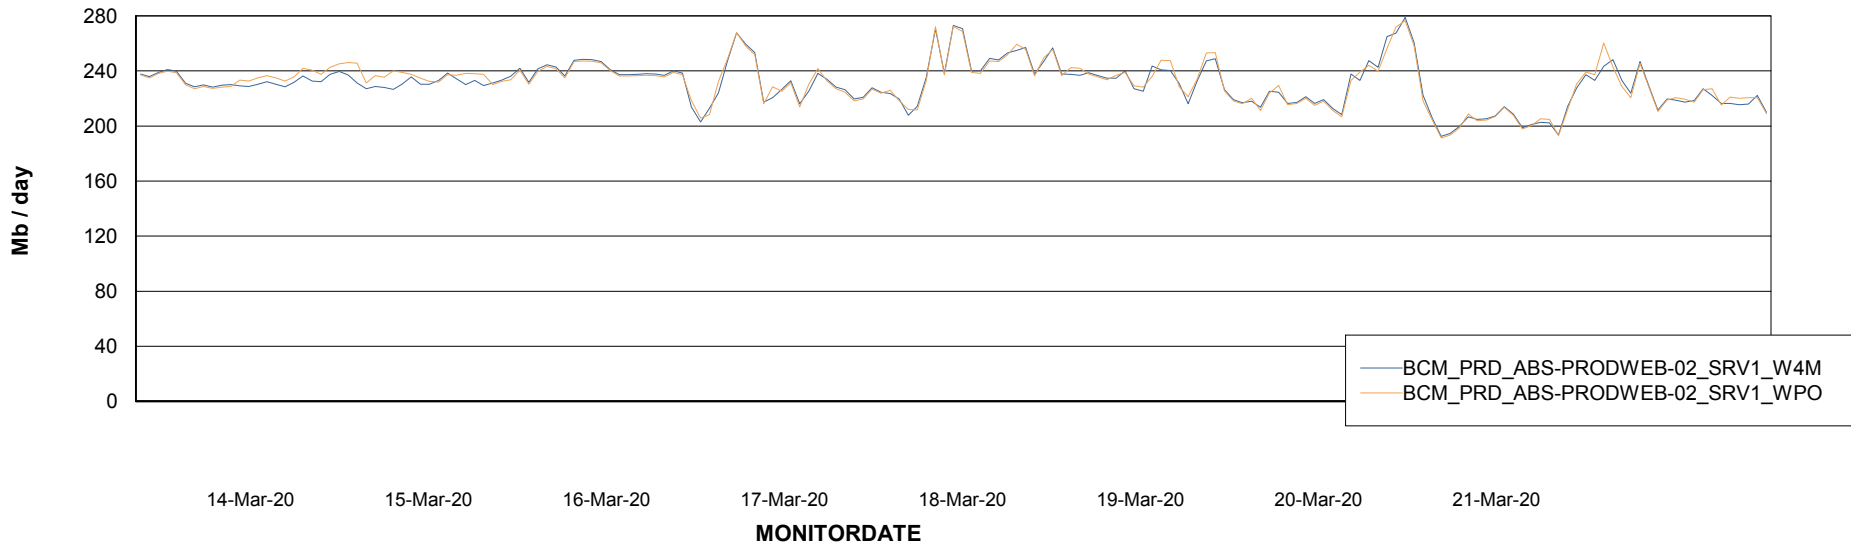

ABSSolute Web Component Services

Avg memory used per ABS Web component