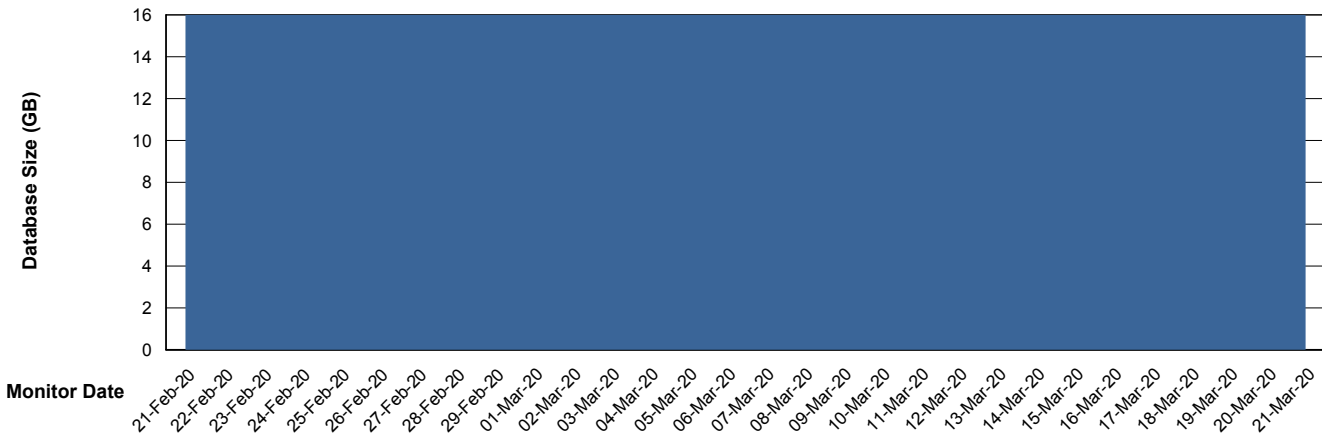

DB Processes Max 500
DB Sessions Max 772

Weekly SLA Customer Report

Customer BCM_Production
 Database ID 81

DATABASE SIZE BCMDB_ABS1 Production Database

Database growth over last month

Database Tablespace BCMDB_ABS1 Production Database

| Date | Tablespace Name | Filesize (Gb) | Usedsize (Gb) | Percentage free |
|-----------|-----------------|---------------|---------------|-----------------|
| 21-Mar-20 | ABSDATA | 5 | 4 | 20 |
| | INDX | 10 | 7 | 30 |
| 20-Mar-20 | ABSDATA | 5 | 4 | 20 |
| | INDX | 10 | 7 | 30 |
| 19-Mar-20 | ABSDATA | 5 | 4 | 20 |
| | INDX | 10 | 7 | 30 |
| 18-Mar-20 | ABSDATA | 5 | 4 | 20 |
| | INDX | 10 | 7 | 30 |
| 17-Mar-20 | ABSDATA | 5 | 4 | 20 |
| | INDX | 10 | 7 | 30 |
| 16-Mar-20 | ABSDATA | 5 | 4 | 20 |
| | INDX | 10 | 7 | 30 |
| 15-Mar-20 | ABSDATA | 5 | 4 | 20 |
| | INDX | 10 | 7 | 30 |