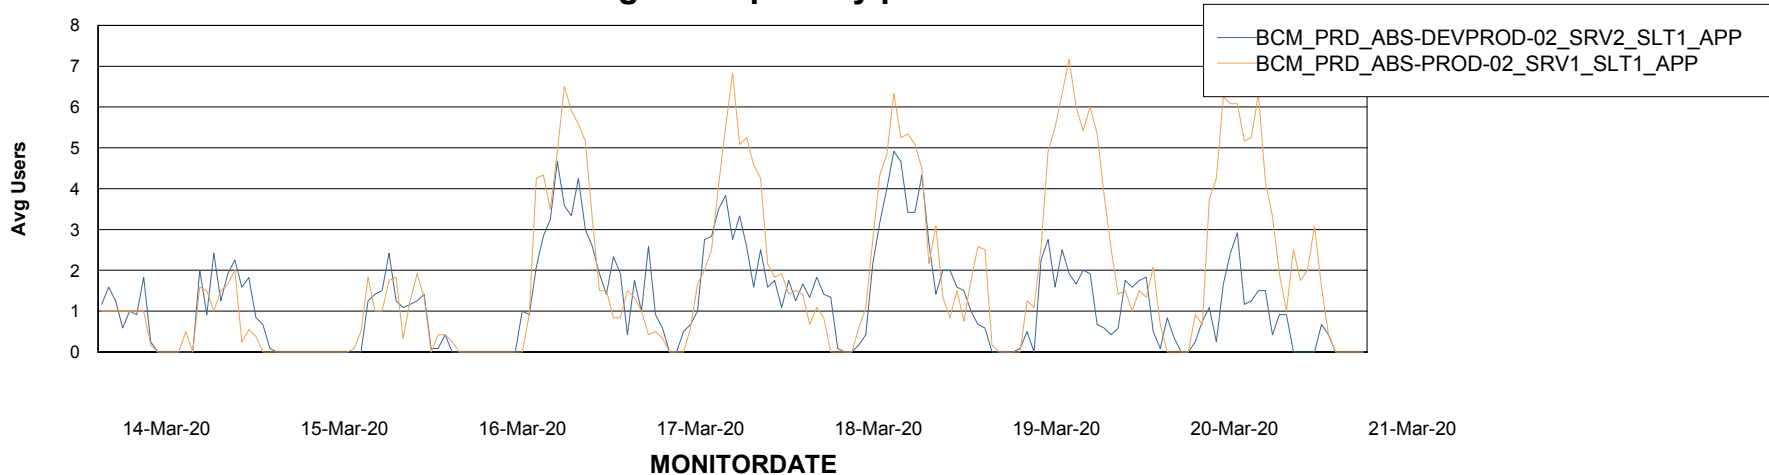

Avg users per day per ABS server