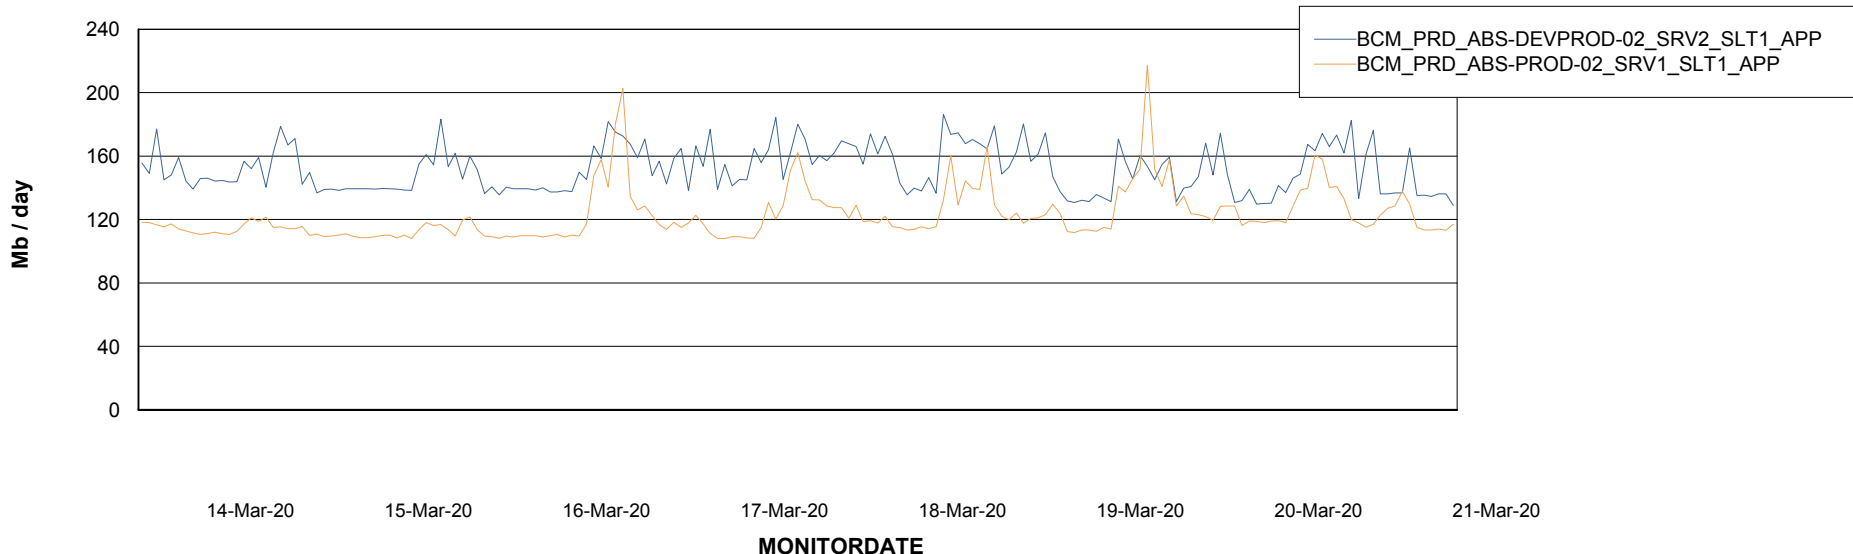

ABSolute Application Server Services

Avg memory used per ABS Server Service