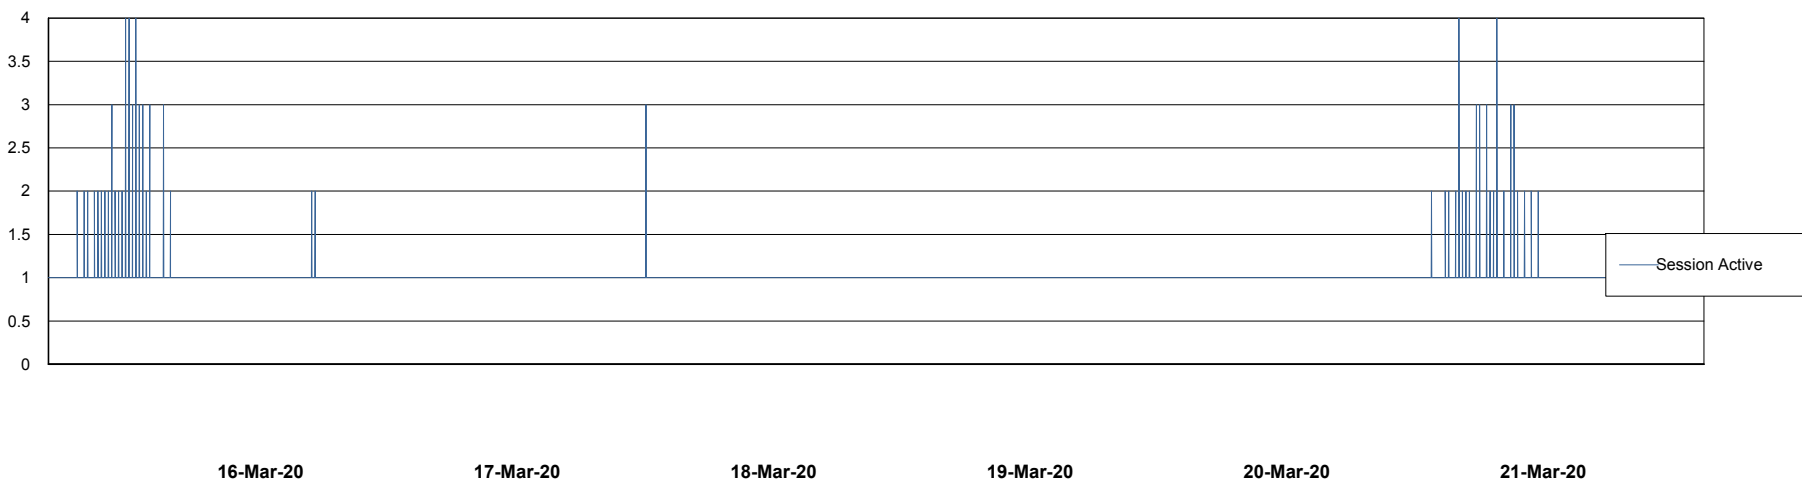

Database Performance BCMDB_ABS1SB Standby Database

DB Processes Max 500
DB Sessions Max 772