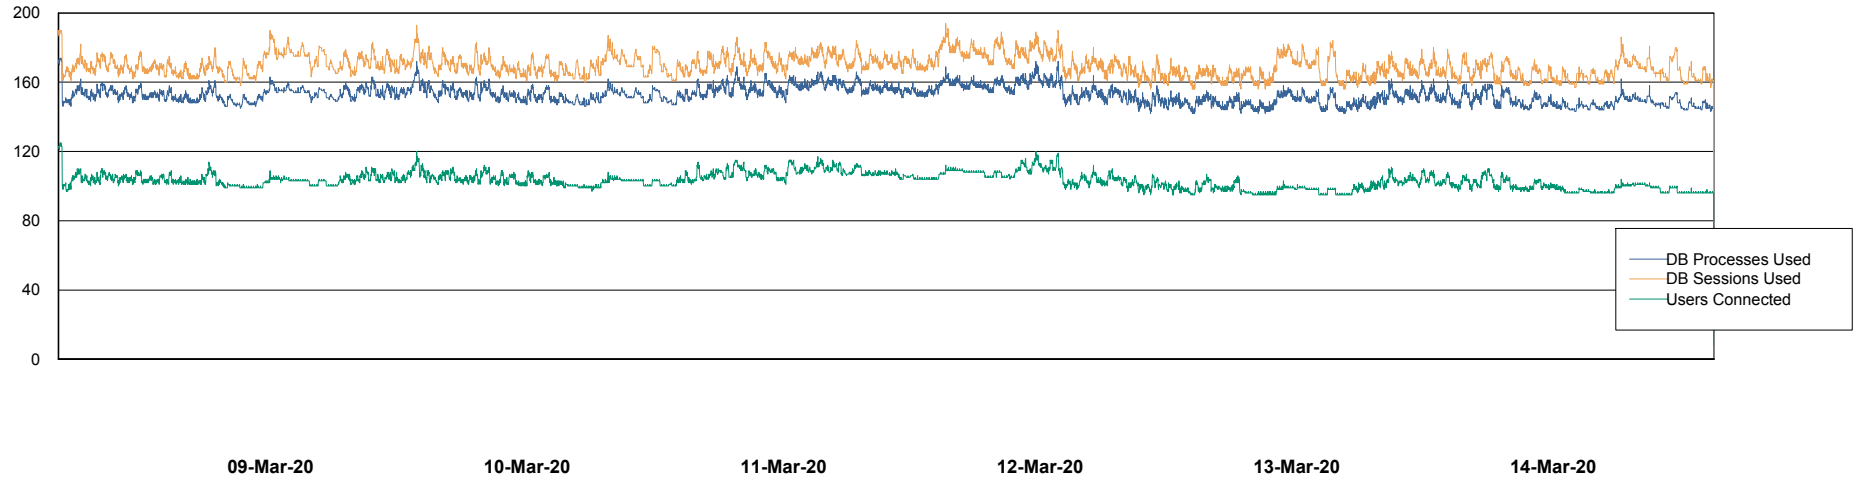

Weekly SLA Customer Report

Customer VOS_Production
Database ID 68

Database Performance VOSBIDB_Production

Weekly SLA Customer Report

Customer VOS_Production
Database ID 68

Database Performance VOSDB_Production

Weekly SLA Customer Report

Customer VOS_Production
Database ID 68

Database Performance VOSDB_Standby

Weekly SLA Customer Report

Customer VOS_Production
Database ID 68

DATABASE SIZE VOSBIDB_Production

Database growth over last month