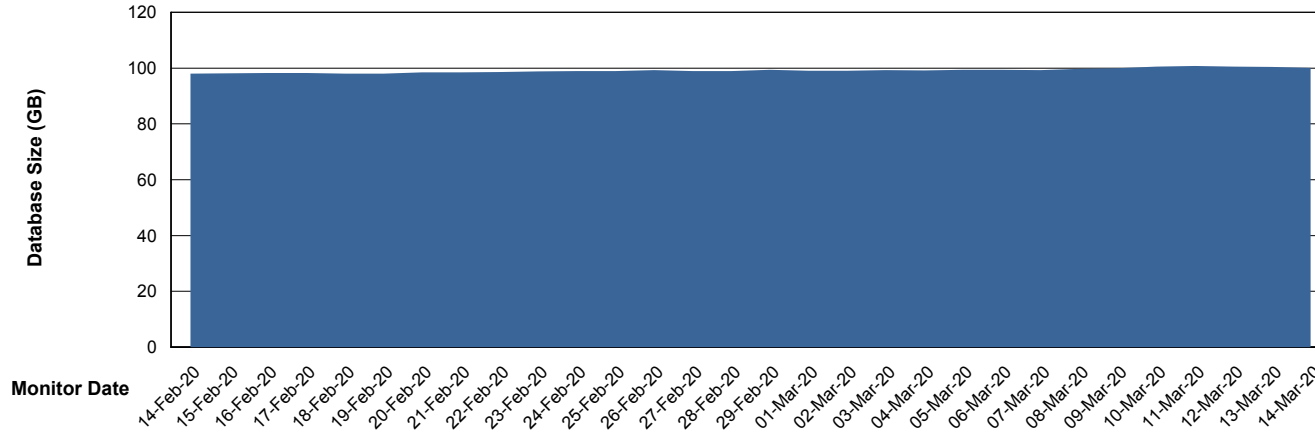

Weekly SLA Customer Report

Customer VOS_Production
Database ID 68

Database Performance VOSDB_Standby

Weekly SLA Customer Report

Customer VOS_Production
Database ID 68

DATABASE SIZE VOSBIDB_Production

Database growth over last month