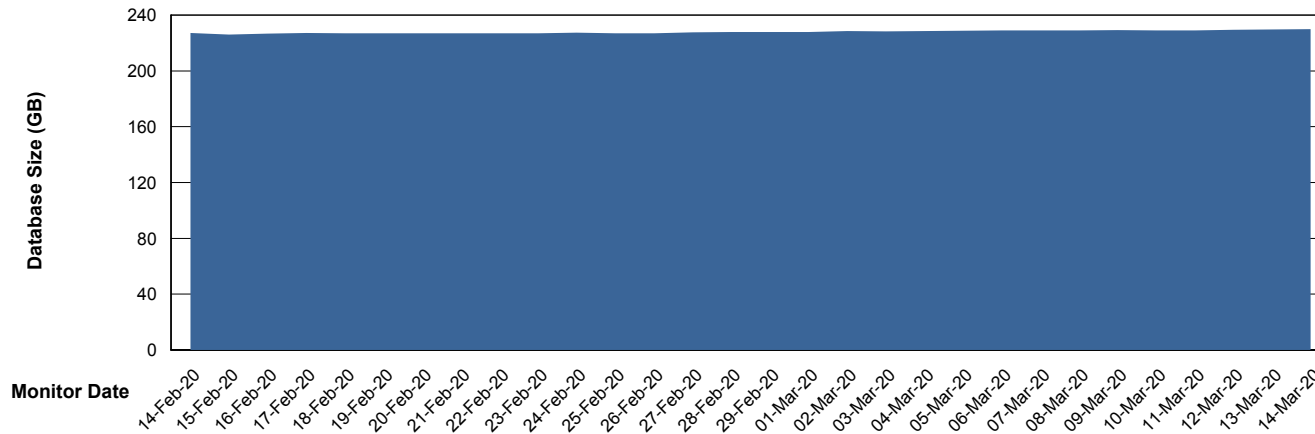

DATABASE SIZE VOSDB_Production

Database growth over last month