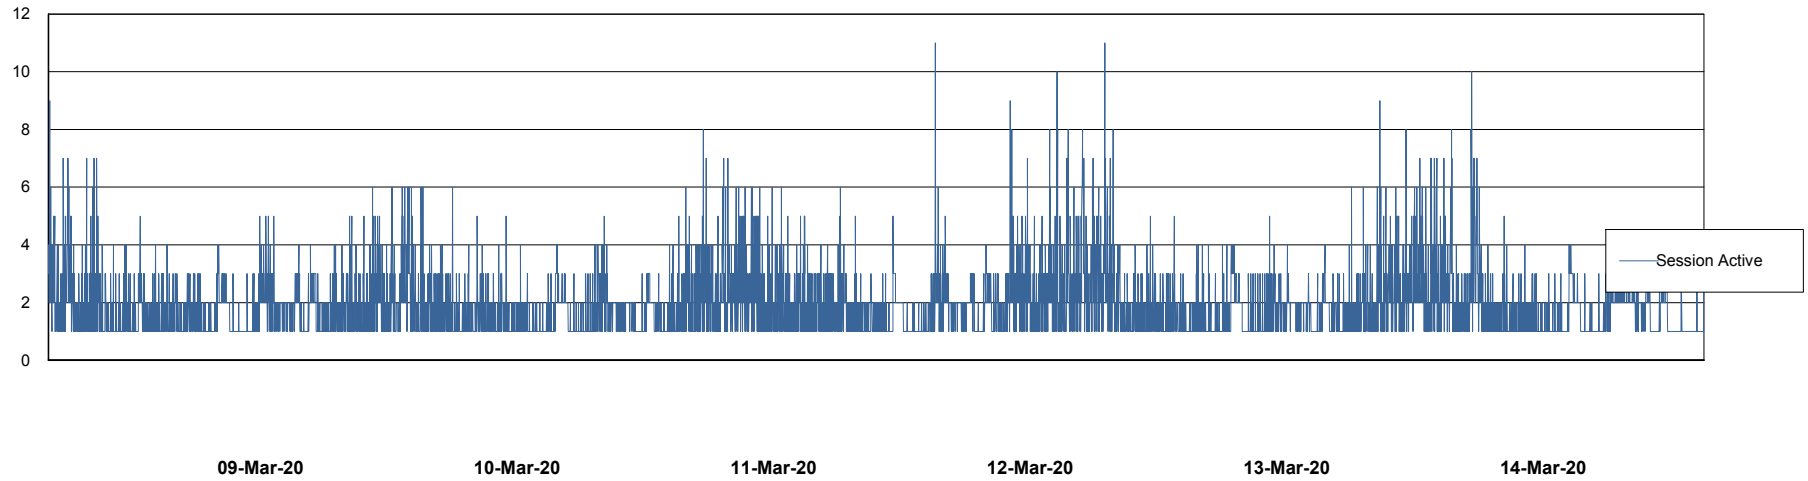

Weekly SLA Customer Report

Customer VOS_Production
Database ID 68

Database Performance VOSBIDB_Production

Weekly SLA Customer Report

Customer VOS_Production
Database ID 68

Database Performance VOSDB_Production

Weekly SLA Customer Report

Customer VOS_Production
Database ID 68

Database Performance VOSDB_Standby

Weekly SLA Customer Report

Customer VOS_Production
Database ID 68

DATABASE SIZE VOSBIDB_Production

Database growth over last month