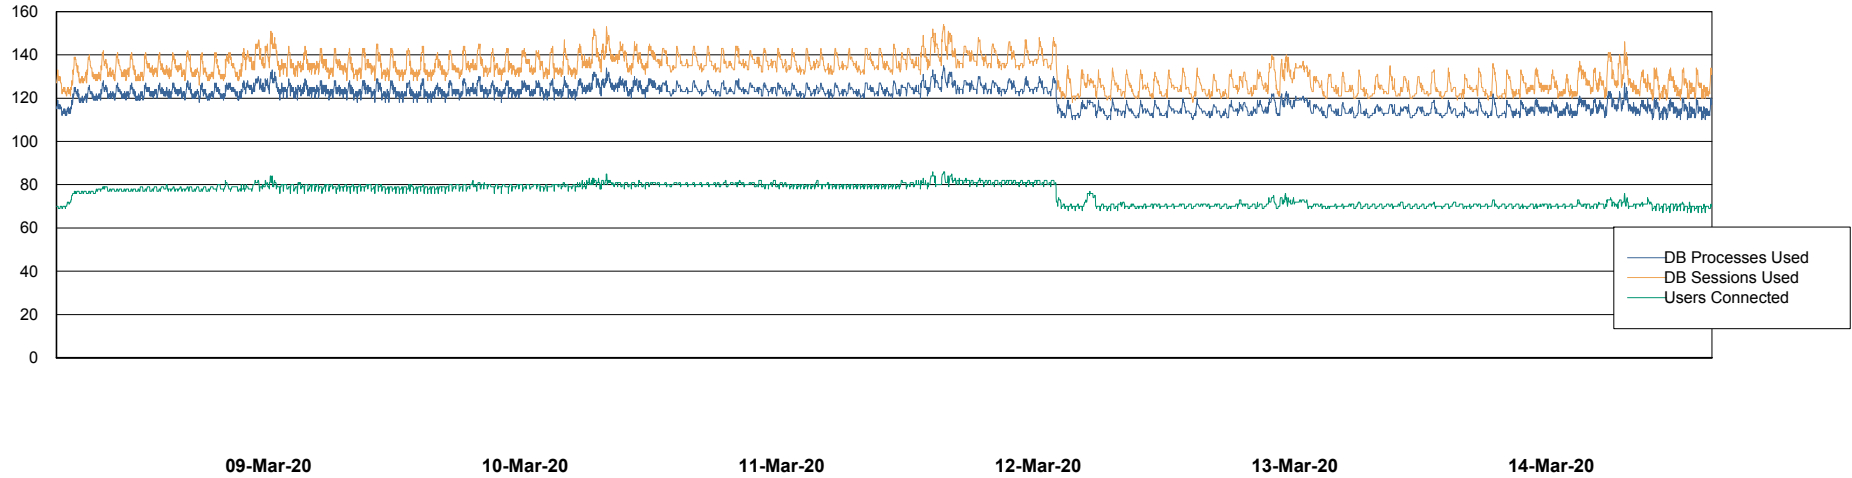

Database Performance VOSBIDB_Production