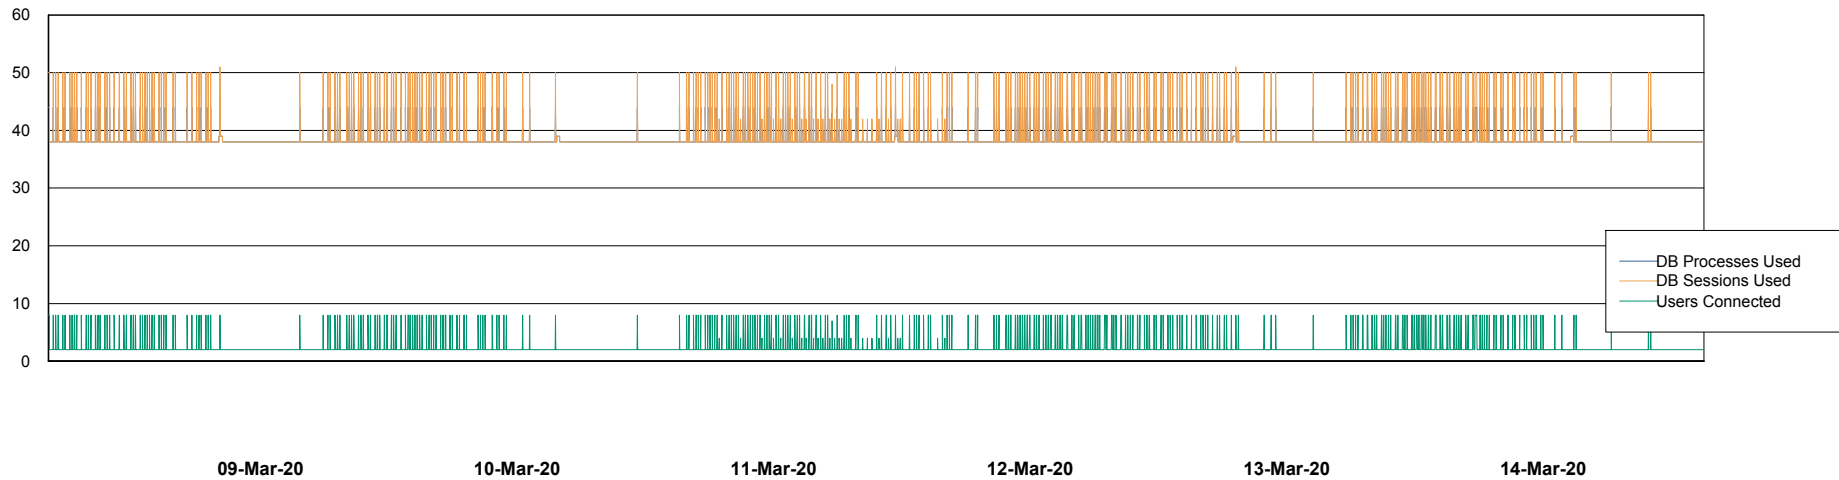

Weekly SLA Customer Report

Customer VOS_Production
Database ID 68

Database Performance VOSBIDB_Production

Weekly SLA Customer Report

Customer VOS_Production
Database ID 68

Database Performance VOSDB_Production

Weekly SLA Customer Report

Customer VOS_Production
Database ID 68

Database Performance VOSDB_Standby

Weekly SLA Customer Report

Customer VOS_Production
Database ID 68

DATABASE SIZE VOSBIDB_Production

Database growth over last month