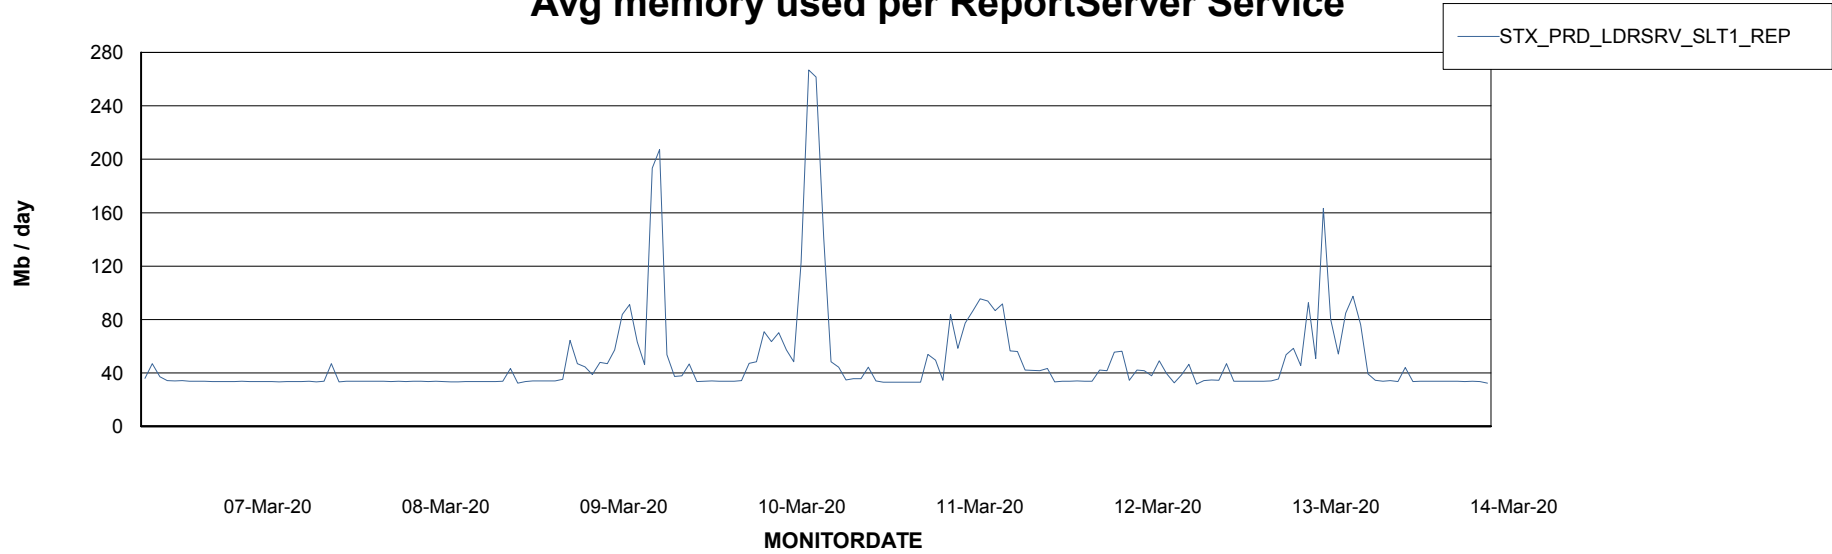

ABSSolute Application ReportServer Services

Avg memory used per ReportServer Service