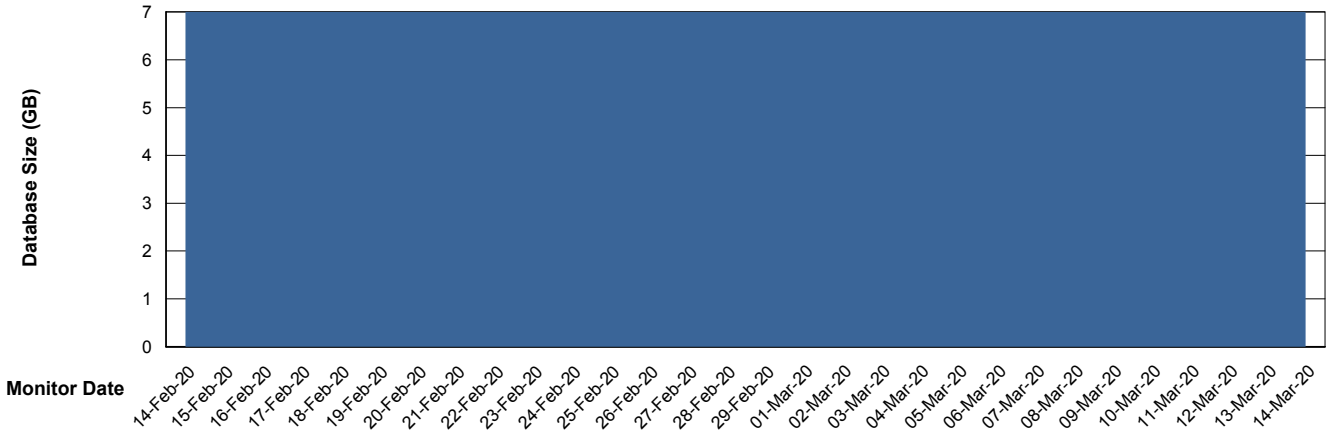

Weekly SLA Customer Report

Customer STX_Production
Database ID 71

Database Performance STXDB_Production

DB Processes Max 150
DB Sessions Max 248

Weekly SLA Customer Report

Customer STX_Production
 Database ID 71

DATABASE SIZE STXDB_Production

Database growth over last month

Database Tablespace STXDB_Production

Date	Tablespace Name	Filesize (Gb)	Usedsize (Gb)	Percentage free
14-Mar-20	ABSDATA	8	6	25
	INDX	1	0	100
13-Mar-20	ABSDATA	8	6	25
	INDX	1	0	100
12-Mar-20	ABSDATA	8	6	25
	INDX	1	0	100
11-Mar-20	ABSDATA	8	6	25
	INDX	1	0	100
10-Mar-20	ABSDATA	8	6	25
	INDX	1	0	100
09-Mar-20	ABSDATA	8	6	25
	INDX	1	0	100
08-Mar-20	ABSDATA	8	6	25
	INDX	1	0	100