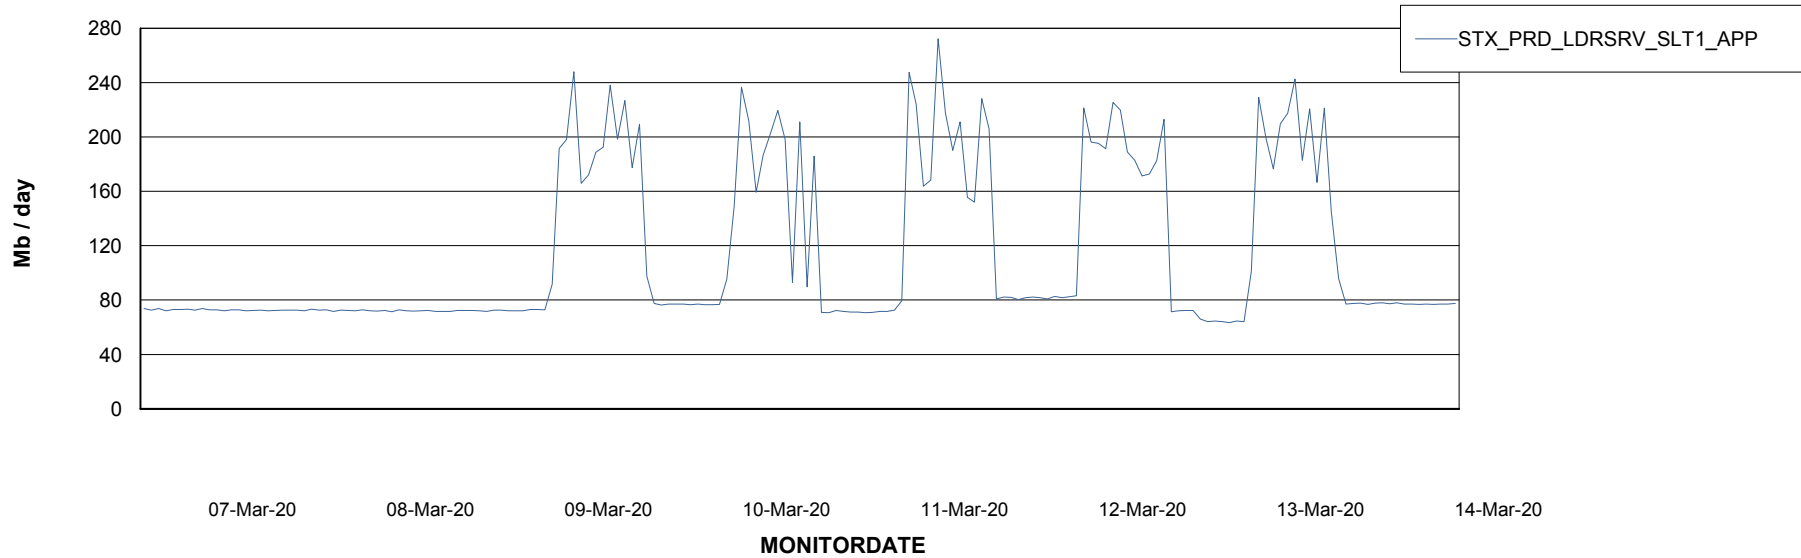

DATABASE SIZE STXDB_Production

Database growth over last month

Database Tablespace STXDB_Production

Date	Tablespace Name	Filesize (Gb)	Usedsize (Gb)	Percentage free
14-Mar-20	ABSDATA	8	6	25
	INDX	1	0	100
13-Mar-20	ABSDATA	8	6	25
	INDX	1	0	100
12-Mar-20	ABSDATA	8	6	25
	INDX	1	0	100
11-Mar-20	ABSDATA	8	6	25
	INDX	1	0	100
10-Mar-20	ABSDATA	8	6	25
	INDX	1	0	100
09-Mar-20	ABSDATA	8	6	25
	INDX	1	0	100
08-Mar-20	ABSDATA	8	6	25
	INDX	1	0	100

Weekly SLA Customer Report

Customer STX_Production
Database ID 71

ABSSolute Application Server Services

Avg memory used per ABS Server Service

Avg users per day per ABS server

Weekly SLA Customer Report

Customer STX_Production
Database ID 71