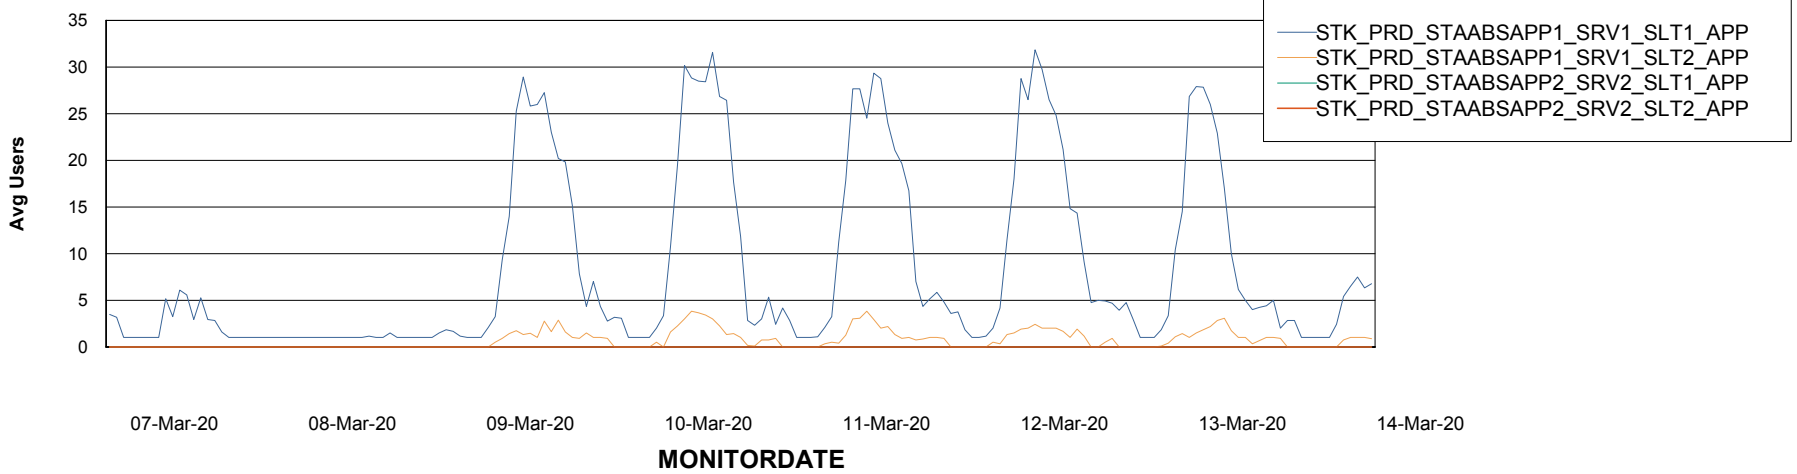

Weekly SLA Customer Report

Customer STK_Production
Database ID 82

ABSSolute Application Server Services

Avg memory used per ABS Server Service

Avg users per day per ABS server

Weekly SLA Customer Report

Customer STK_Production
Database ID 82