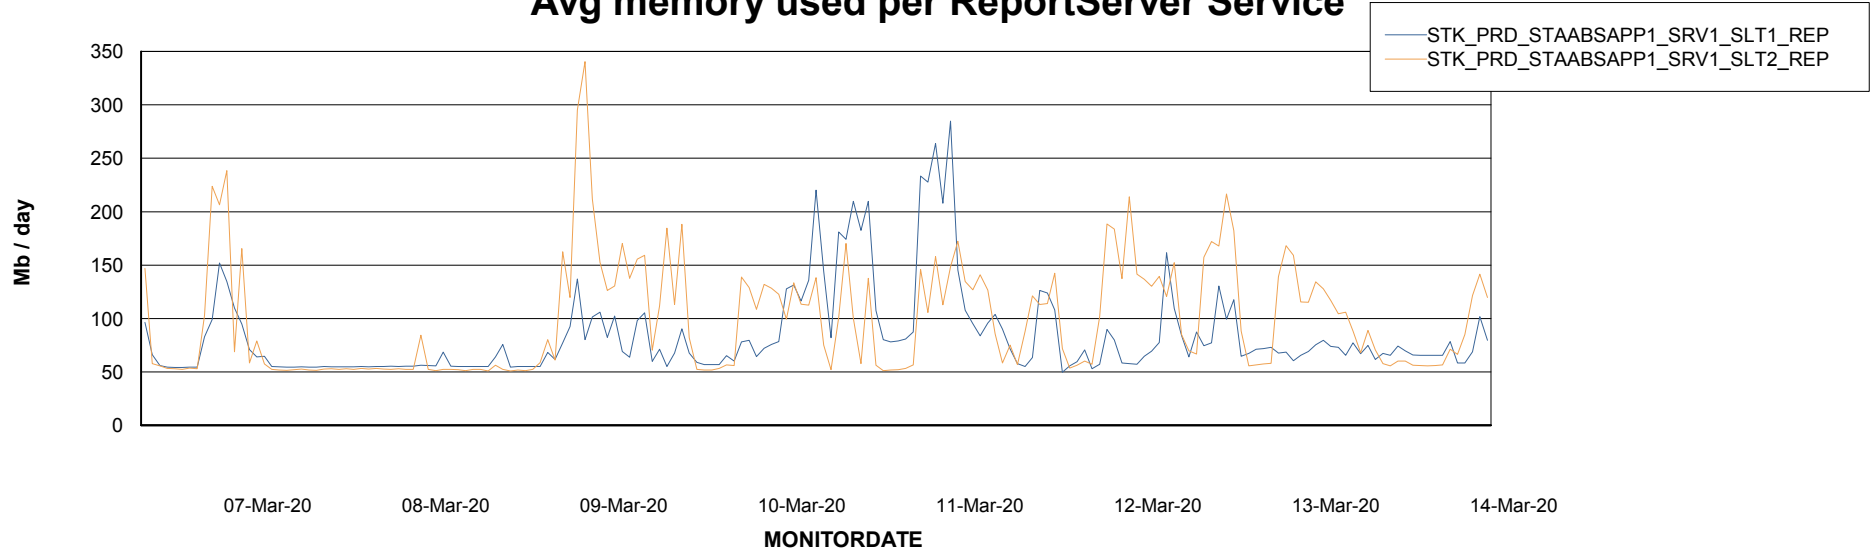

ABSSolute Application ReportServer Services

Avg memory used per ReportServer Service