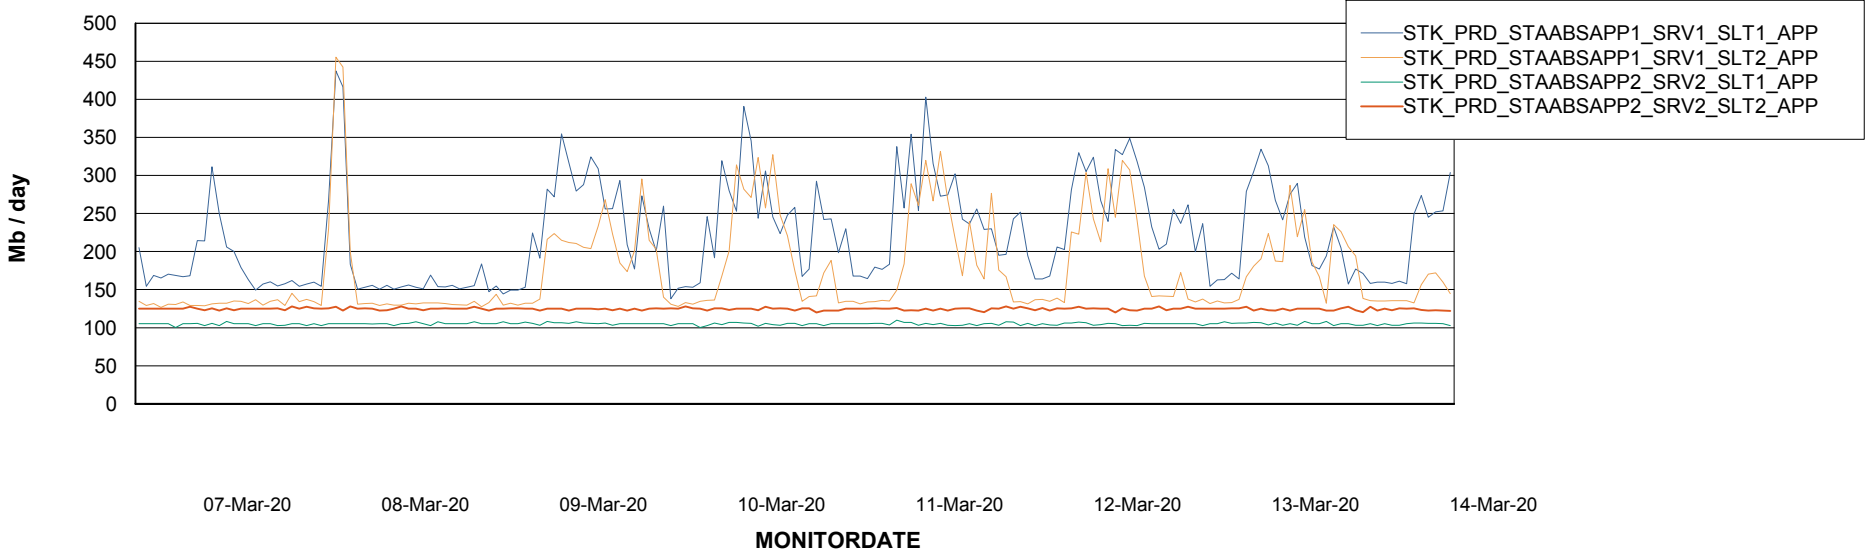

Database Tablespace STKDB_ABS1 Production Database

Date	Tablespace Name	Filesize (Gb)	Usedsize (Gb)	Percentage free
14-Mar-20	ABSDATA	177	110	38
	INDX	182	149	18
13-Mar-20	ABSDATA	177	110	38
	INDX	182	149	18
12-Mar-20	ABSDATA	177	110	38
	INDX	182	149	18
11-Mar-20	ABSDATA	177	110	38
	INDX	182	149	18
10-Mar-20	ABSDATA	177	110	38
	INDX	182	149	18
09-Mar-20	ABSDATA	177	110	38
	INDX	182	149	18
08-Mar-20	ABSDATA	177	110	38
	INDX	182	149	18

Weekly SLA Customer Report

Customer STK_Production
Database ID 82

ABSSolute Application Server Services

Avg memory used per ABS Server Service

Avg users per day per ABS server

Weekly SLA Customer Report

Customer STK_Production
Database ID 82