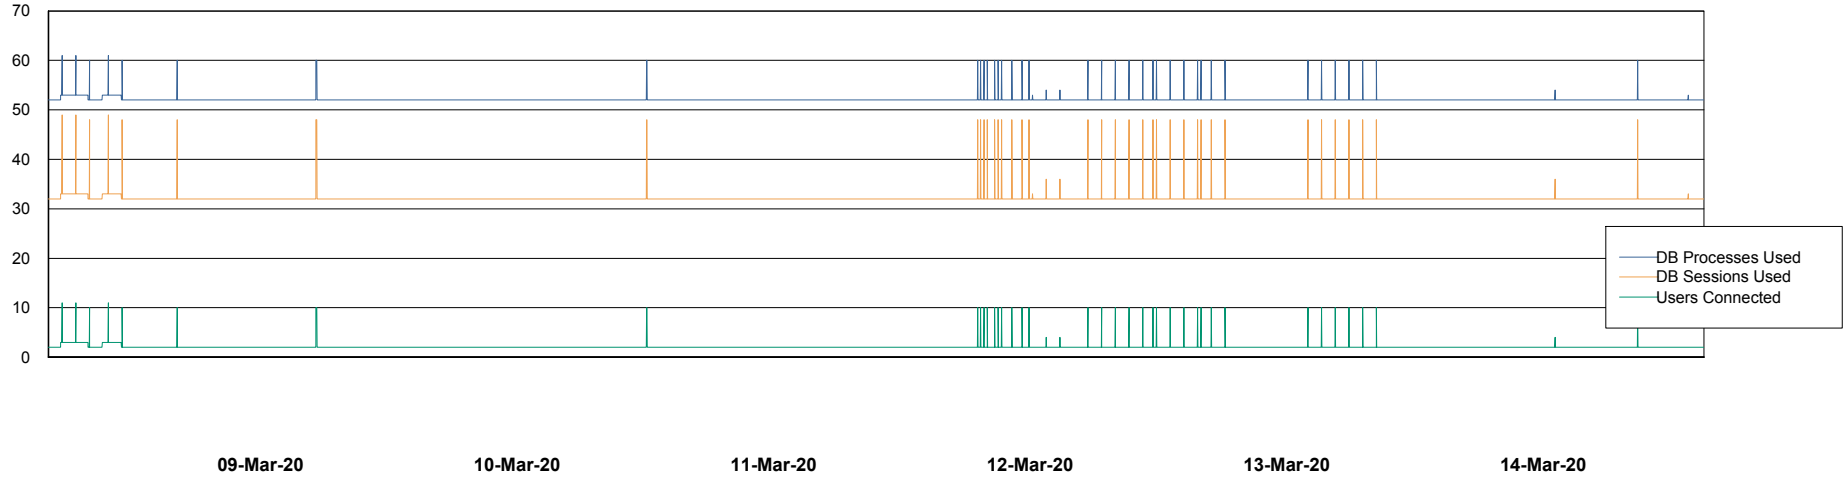

Weekly SLA Customer Report

Customer STK_Production
Database ID 82

Database Performance STKDB_ABS1 Production Database

DB Processes Max 500
DB Sessions Max 776

Weekly SLA Customer Report

Customer STK_Production
Database ID 82

Database Performance STKDB_ABS1SB Standby Database

DB Processes Max 500
DB Sessions Max 774

Weekly SLA Customer Report

Customer STK_Production
 Database ID 82

DATABASE SIZE STKDB_ABS1 Production Database

Database growth over last month