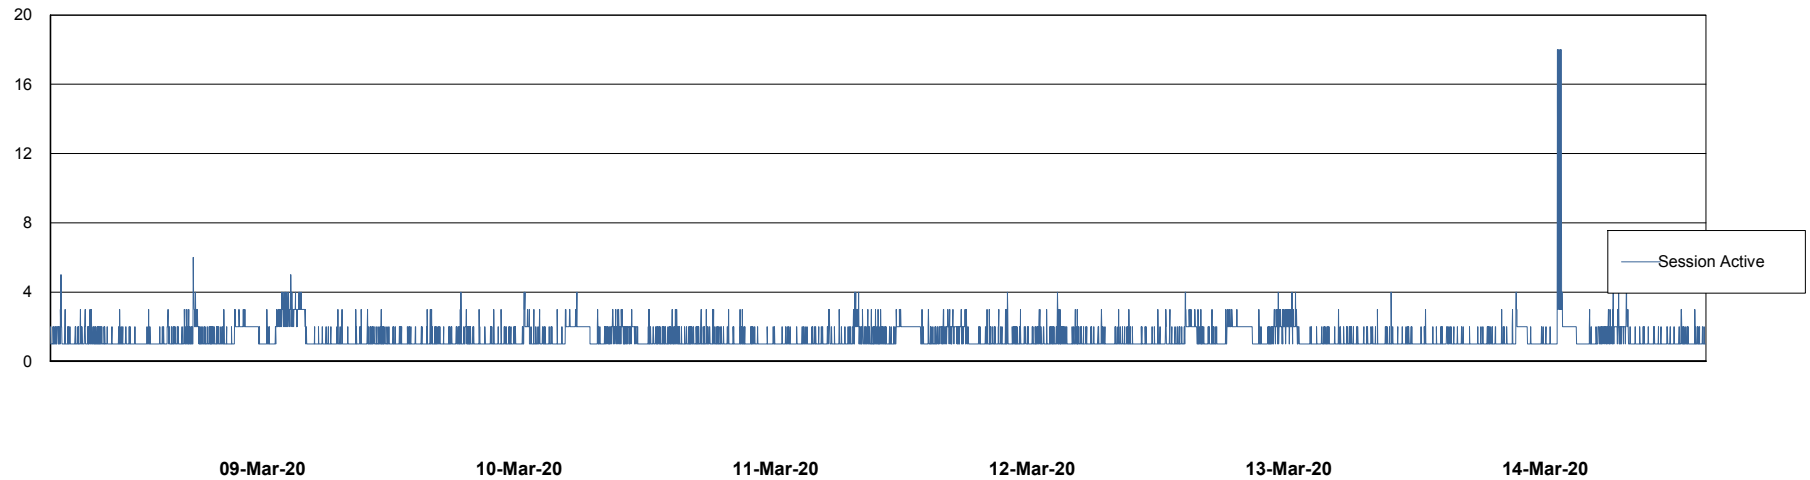

Weekly SLA Customer Report

Customer STK_Production
 Database ID 82

Harddisk Usage STK_STAABSDB2 Standby DB Server

	Free disk space on c: (%)	Total disk space on c: (Gb)	Free disk space on d: (%)	Total disk space on d: (Gb)	Free disk space on e: (%)	Total disk space on e: (Gb)	Total disk space on f: (Gb)
14-Mar-20	69	99	41	350	26	1,000	0
13-Mar-20	69	99	41	350	26	1,000	0
12-Mar-20	69	99	41	350	26	1,000	0
11-Mar-20	69	99	41	350	26	1,000	0
10-Mar-20	69	99	40	350	26	1,000	0
09-Mar-20	70	99	40	350	26	1,000	0

Weekly SLA Customer Report

Customer STK_Production
Database ID 82

Database Performance STKDB_ABS1 Production Database

DB Processes Max 500
DB Sessions Max 776

Weekly SLA Customer Report

Customer STK_Production
Database ID 82