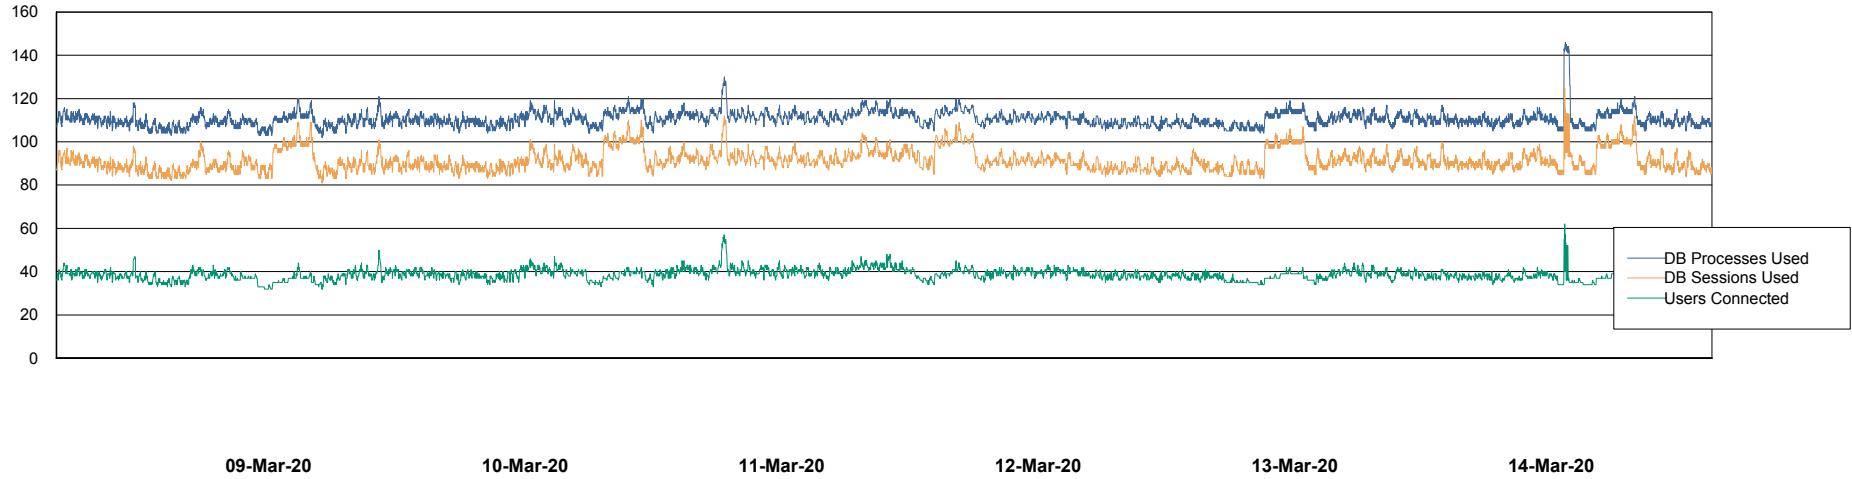

Database Performance STKDB_ABS1 Production Database

DB Processes Max 500
DB Sessions Max 776