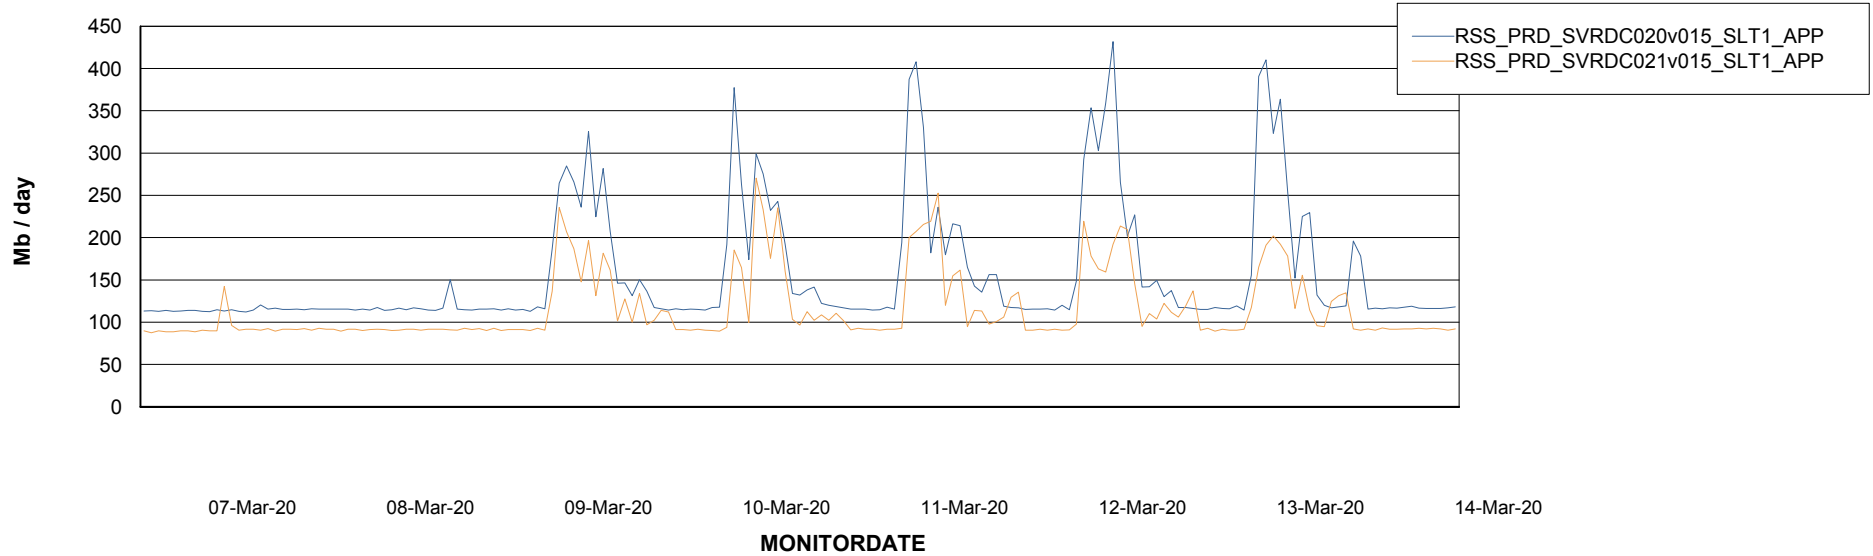

Weekly SLA Customer Report

Customer RSS Production
Database ID 52

Database Performance RSSDB_Production

Weekly SLA Customer Report

Customer RSS Production
Database ID 52

Database Performance RSSDB_Standby

Weekly SLA Customer Report

Customer RSS Production
 Database ID 52

DATABASE SIZE RSSDB_Production

Database growth over last month

Database Tablespace RSSDB_Production

Date	Tablespace Name	Filesize (Gb)	Usedsize (Gb)	Percentage free
14-Mar-20	ABSDATA	35,000	30,497	13
	INDX	47,000	42,394	10
13-Mar-20	ABSDATA	35,000	30,497	13
	INDX	47,000	42,394	10
12-Mar-20	ABSDATA	35,000	30,368	13
	INDX	47,000	42,377	10
11-Mar-20	ABSDATA	35,000	30,360	13
	INDX	47,000	42,357	10
10-Mar-20	ABSDATA	35,000	30,351	13
	INDX	47,000	42,269	10
09-Mar-20	ABSDATA	35,000	30,350	13
	INDX	47,000	42,162	10
08-Mar-20	ABSDATA	35,000	30,350	13
	INDX	47,000	42,146	10

Weekly SLA Customer Report

Customer RSS Production
Database ID 52

ABSSolute Application Server Services

Avg memory used per ABS Server Service

Avg users per day per ABS server

Weekly SLA Customer Report

Customer RSS Production
Database ID 52