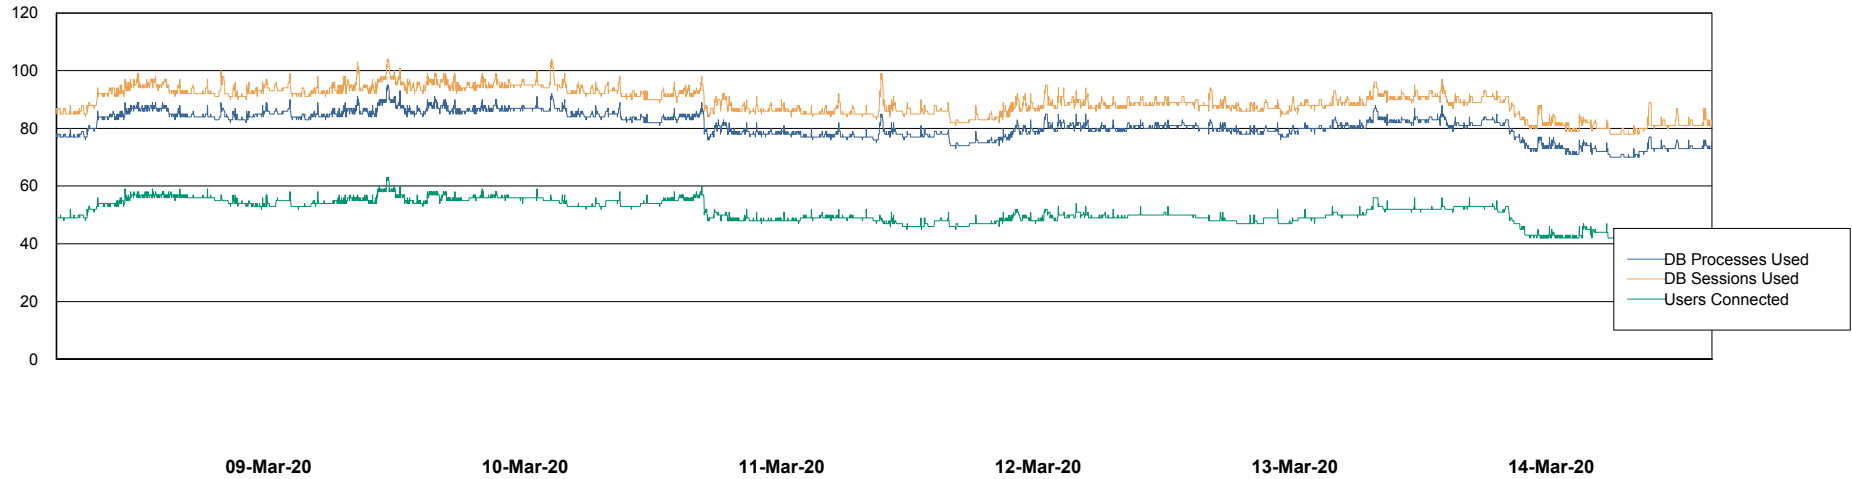

Weekly SLA Customer Report

Customer RSS Production
Database ID 52

Harddisk Usage RSS_PRD_SVRDC191v016

	Free disk space on c: (%)	Total disk space on c: (Gb)	Free disk space on d: (%)	Total disk space on d: (Gb)
14-Mar-20	17	60	42	200
13-Mar-20	17	60	42	200
12-Mar-20	17	60	42	200
11-Mar-20	17	60	42	200
10-Mar-20	17	60	42	200
09-Mar-20	17	60	42	200
08-Mar-20	17	60	42	200

Weekly SLA Customer Report

Customer RSS Production
Database ID 52

Database Performance RSSDB_Production

Weekly SLA Customer Report

Customer RSS Production
Database ID 52

Database Performance RSSDB_Standby

Weekly SLA Customer Report