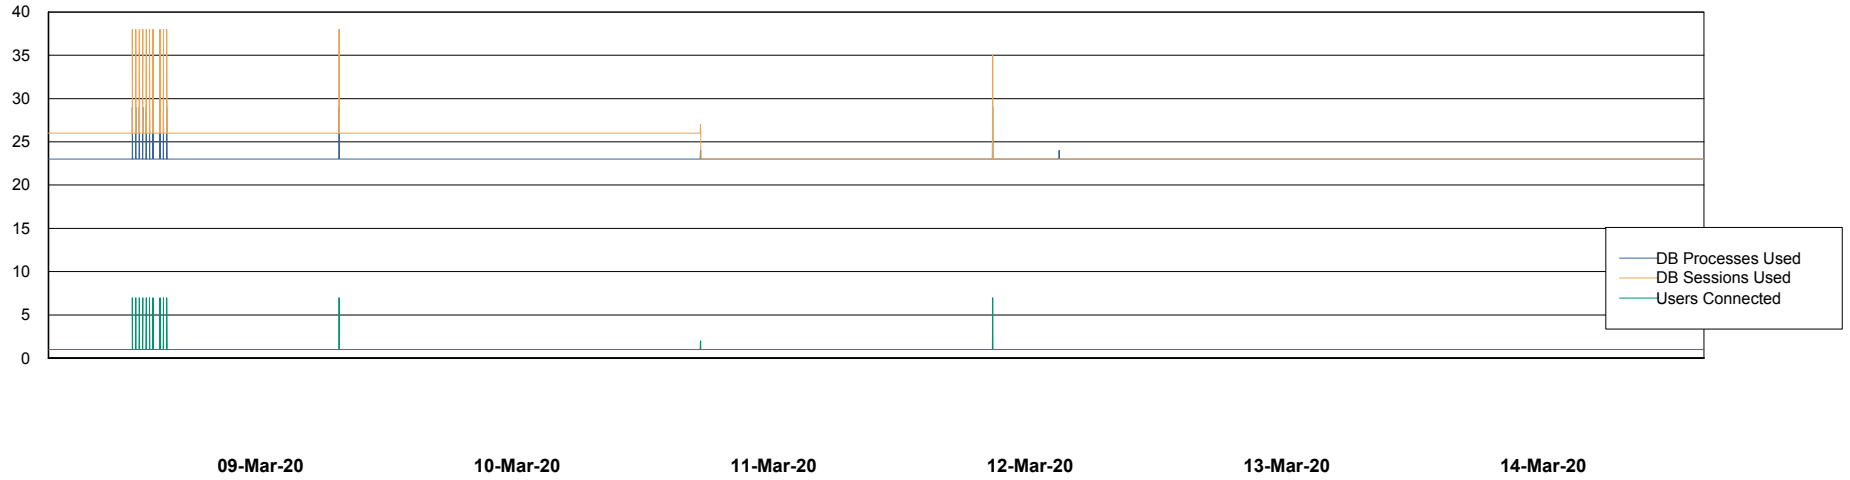

Weekly SLA Customer Report

Customer RSS Production
Database ID 52

Database Performance RSSDB_Production

Weekly SLA Customer Report

Customer RSS Production
Database ID 52

Database Performance RSSDB_Standby

Weekly SLA Customer Report