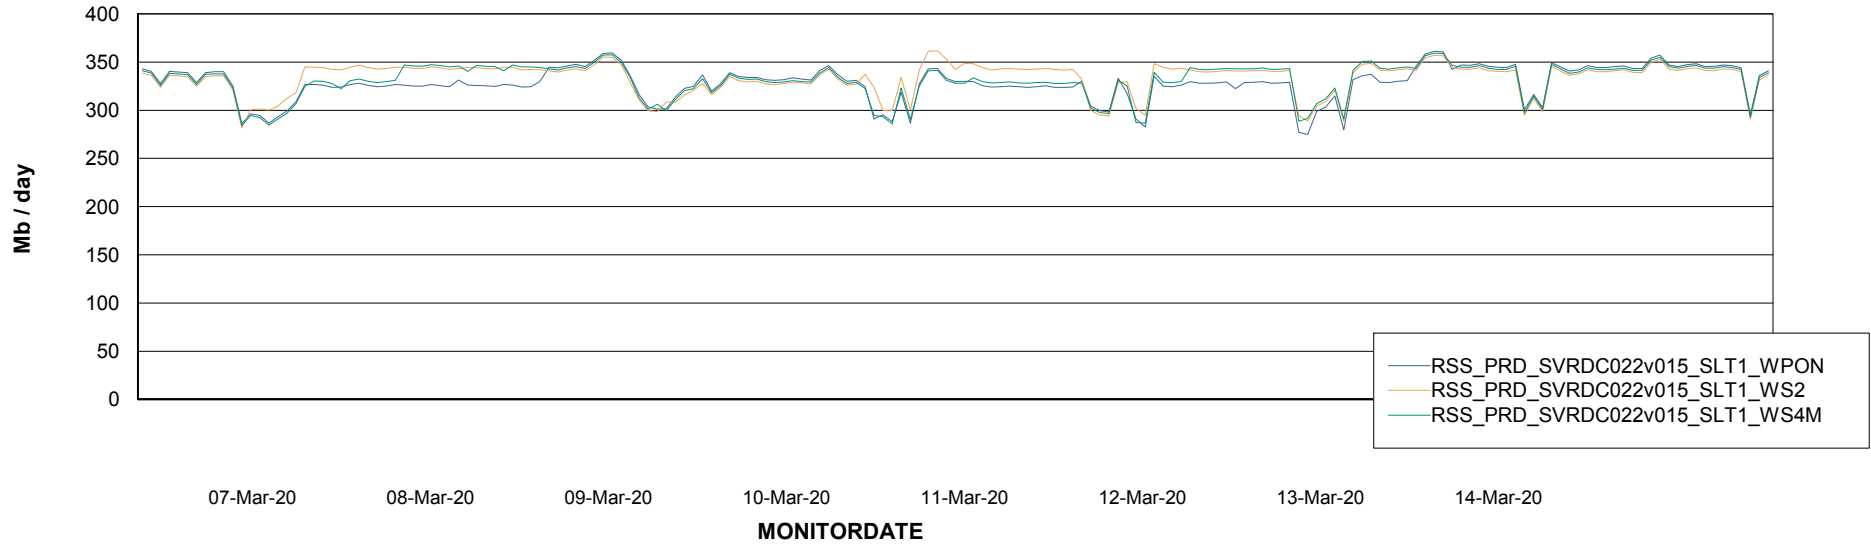

ABSSolute Application ReportServer Services

Avg memory used per ReportServer Service

Weekly SLA Customer Report

Customer RSS Production
Database ID 52

ABSolute Web Component Services

Avg memory used per ABS Web component