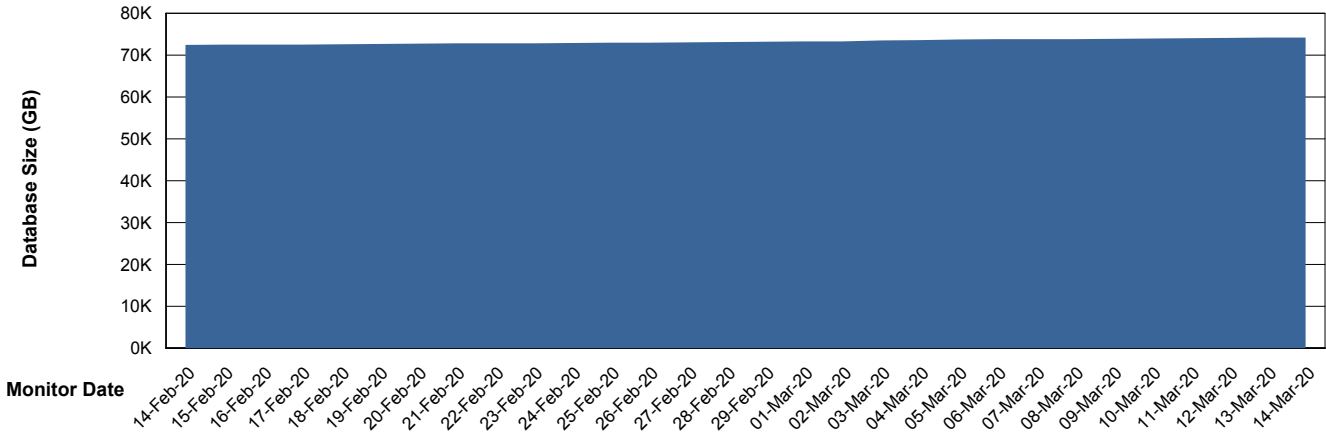

Weekly SLA Customer Report

Customer RSS Production
Database ID 52

Database Performance RSSDB_Production

Weekly SLA Customer Report

Customer RSS Production
Database ID 52

Database Performance RSSDB_Standby

Weekly SLA Customer Report

Customer RSS Production
 Database ID 52

DATABASE SIZE RSSDB_Production

Database growth over last month

Database Tablespace RSSDB_Production

Date	Tablespace Name	Filesize (Gb)	Usedsize (Gb)	Percentage free
14-Mar-20	ABSDATA	35,000	30,497	13
	INDX	47,000	42,394	10
13-Mar-20	ABSDATA	35,000	30,497	13
	INDX	47,000	42,394	10
12-Mar-20	ABSDATA	35,000	30,368	13
	INDX	47,000	42,377	10
11-Mar-20	ABSDATA	35,000	30,360	13
	INDX	47,000	42,357	10
10-Mar-20	ABSDATA	35,000	30,351	13
	INDX	47,000	42,269	10
09-Mar-20	ABSDATA	35,000	30,350	13
	INDX	47,000	42,162	10
08-Mar-20	ABSDATA	35,000	30,350	13
	INDX	47,000	42,146	10