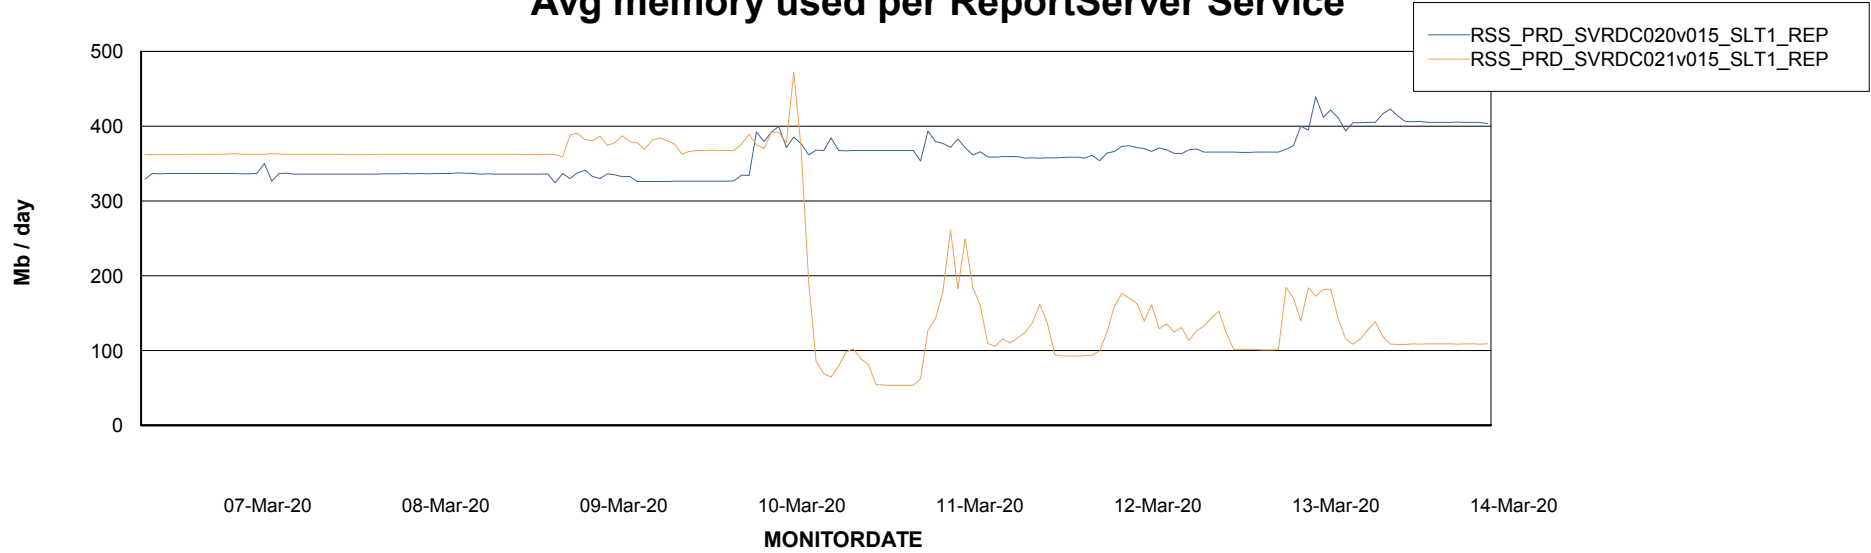

ABSSolute Application ReportServer Services

Avg memory used per ReportServer Service