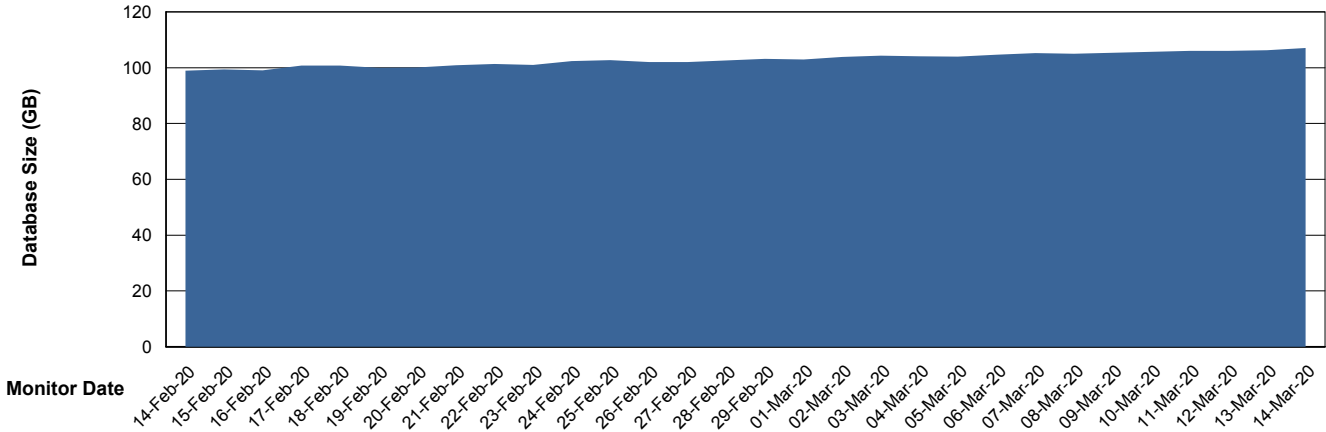

Weekly SLA Customer Report

Customer LSS_Prod (NO SLA)
Database ID 96

Database Performance LSS_ABSME_DB_LIODA4

DB Processes Max 1,000
DB Sessions Max 1,522

Weekly SLA Customer Report

Customer LSS_Prod (NO SLA)
 Database ID 96

DATABASE SIZE LSS_ABSME_DB_LIODA4

Database growth over last month

Database Tablespace LSS_ABSME_DB_LIODA4

Date	Tablespace Name	Filesize (Gb)	Usedsize (Gb)	Percentage free
14-Mar-20	ABSDATA	128	81	37
	INDX	6	4	33
13-Mar-20	ABSDATA	128	81	37
	INDX	6	4	33
12-Mar-20	ABSDATA	128	81	37
	INDX	6	4	33
11-Mar-20	ABSDATA	128	80	38
	INDX	6	4	33
10-Mar-20	ABSDATA	128	80	38
	INDX	6	4	33
09-Mar-20	ABSDATA	128	79	38
	INDX	6	4	33
08-Mar-20	ABSDATA	128	79	38
	INDX	6	4	33