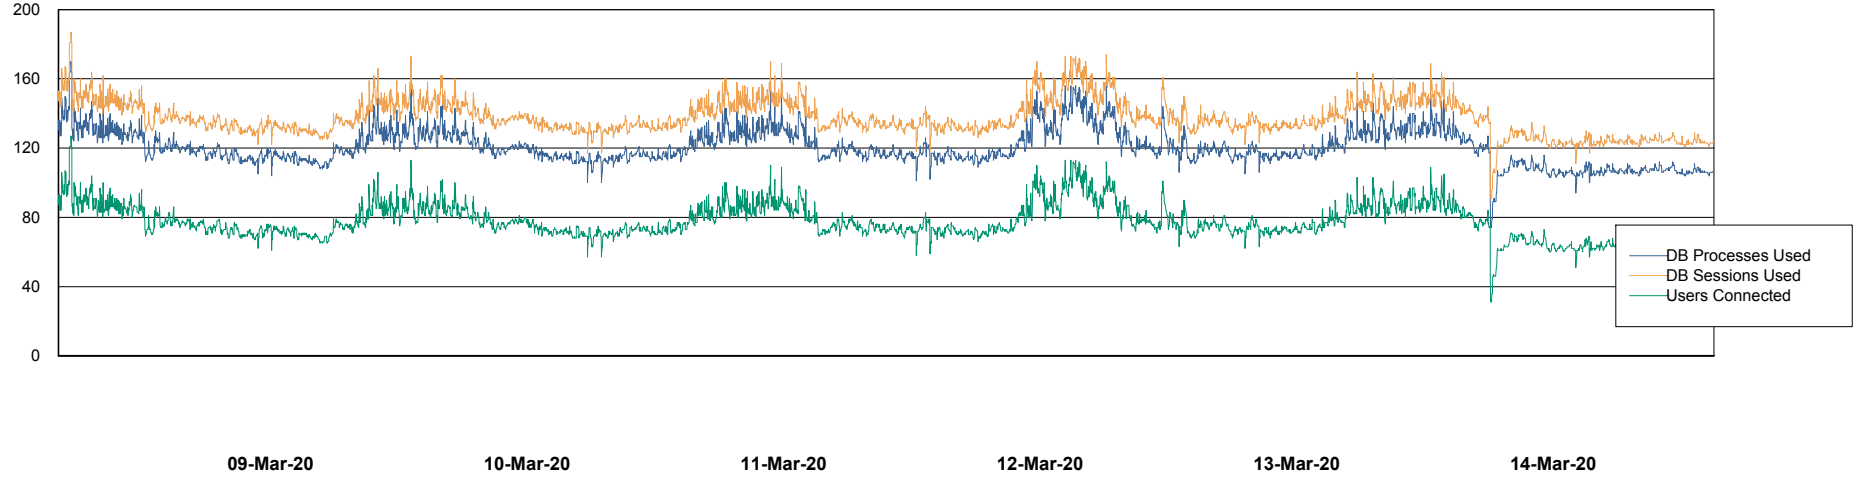

Database Performance LSS_ABSME_DB_LIODA4

DB Processes Max 1,000
DB Sessions Max 1,522