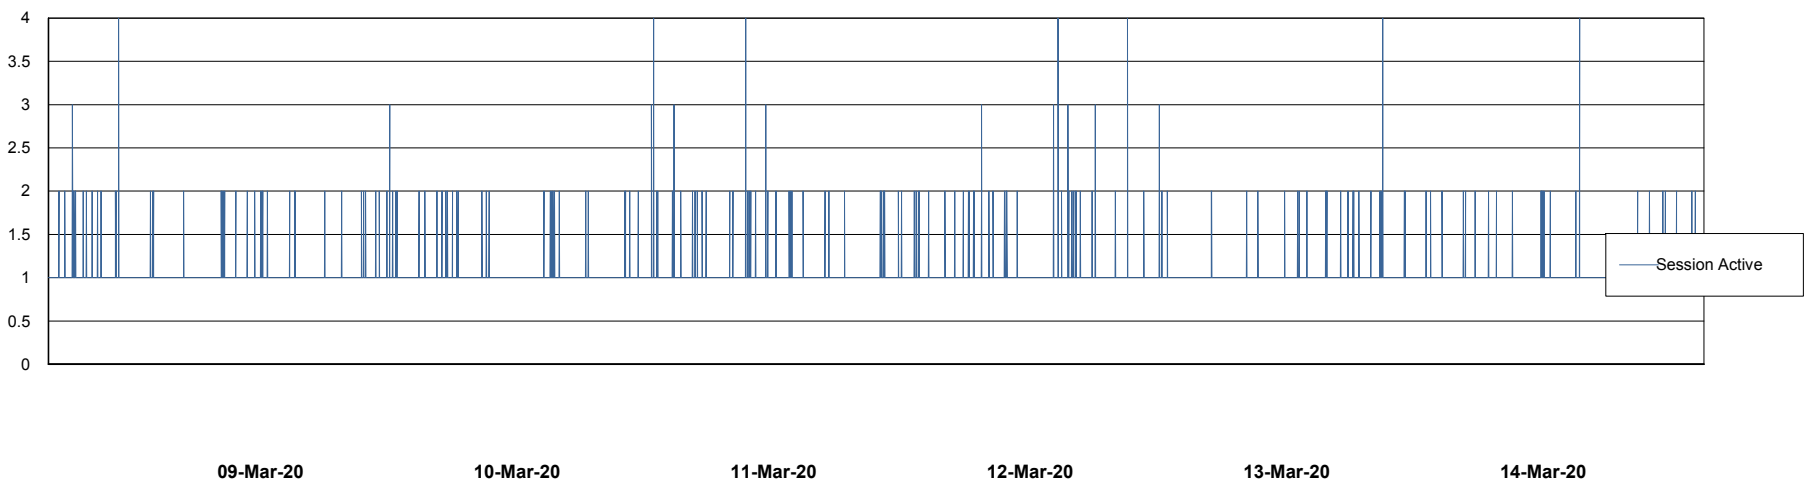

Database Performance ELJDB_Production

DB Processes Max 600
DB Sessions Max 924

Weekly SLA Customer Report

Customer ELJ Production
Database ID 72

Database Performance ELJDB_Standby

DB Processes Max 600
DB Sessions Max 924