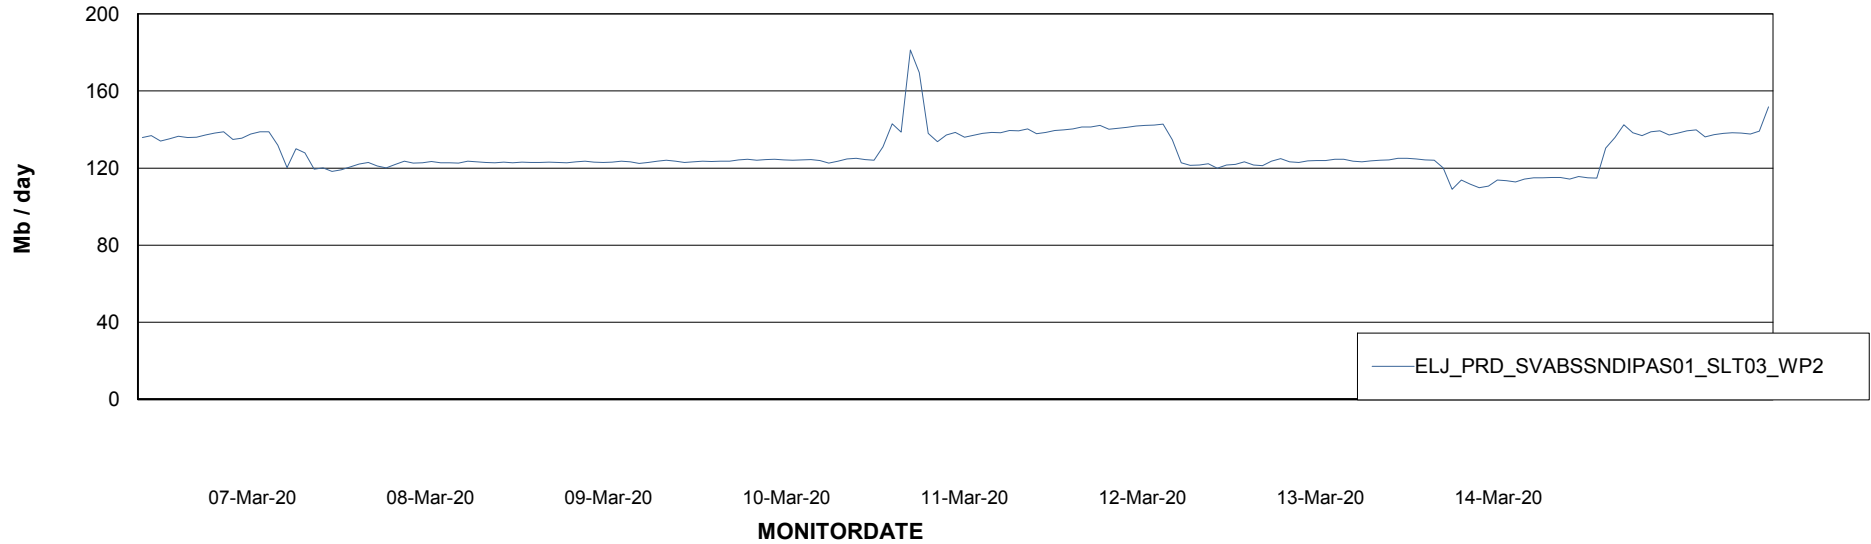

ABSSolute Application ReportServer Services

Avg memory used per ReportServer Service

Weekly SLA Customer Report

Customer ELJ Production
Database ID 72

ABSolute Web Component Services

Avg memory used per ABS Web component