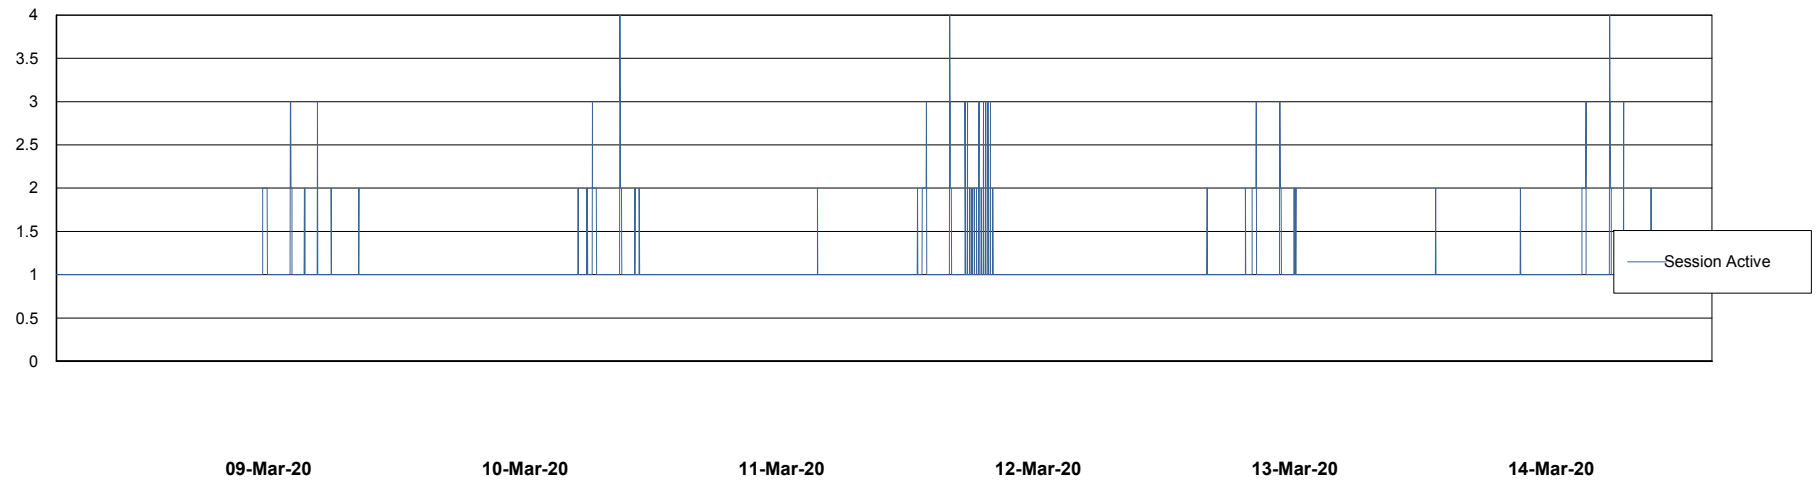

Database Performance ELJDB_PRD_BI

DB Processes Max 1,000
DB Sessions Max 1,524