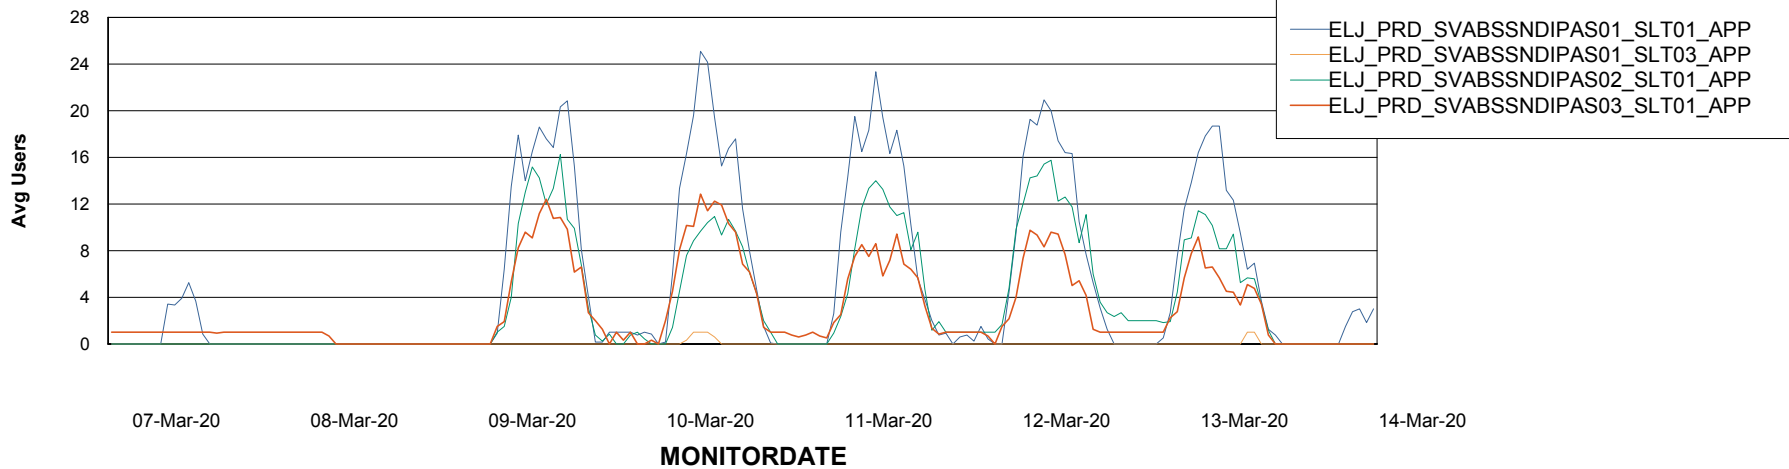

Weekly SLA Customer Report

Customer ELJ Production
Database ID 72

ABSSolute Application Server Services

Avg memory used per ABS Server Service

Avg users per day per ABS server

Weekly SLA Customer Report

Customer ELJ Production
Database ID 72