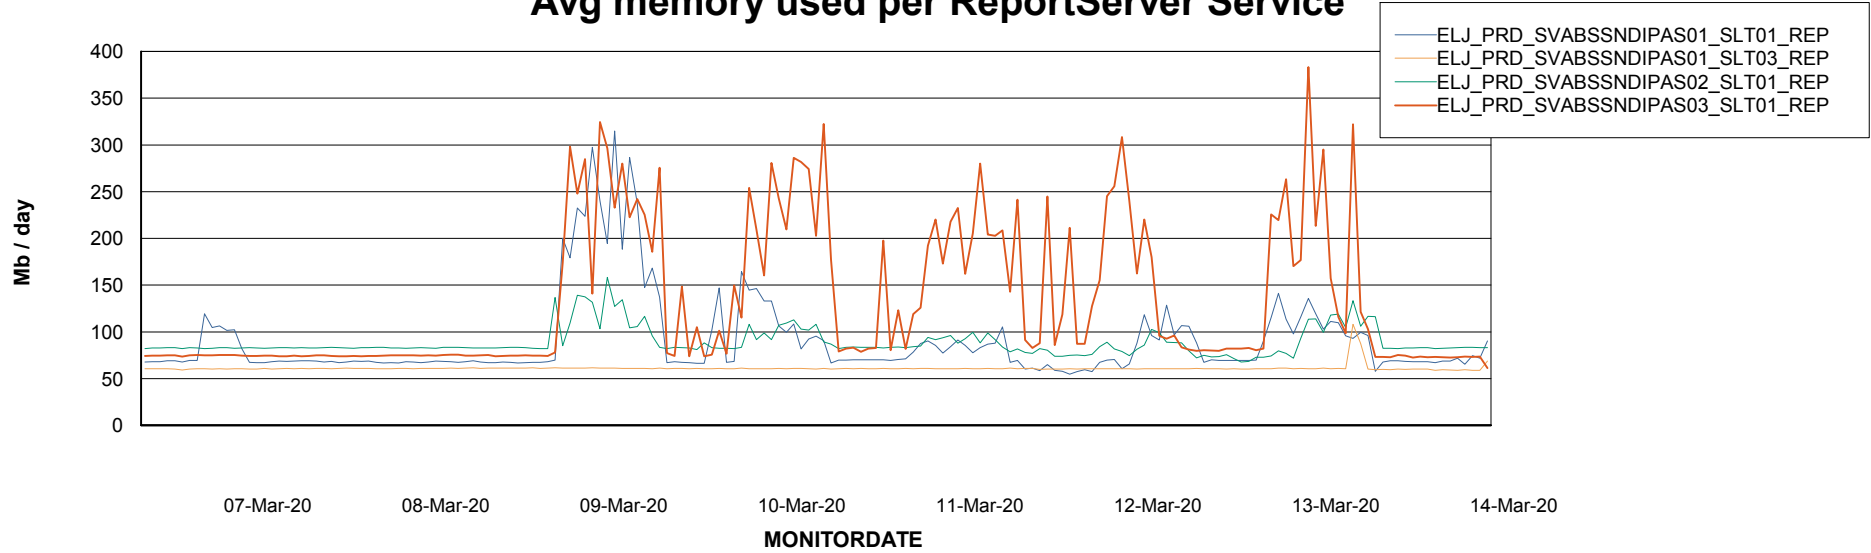

ABSSolute Application ReportServer Services

Avg memory used per ReportServer Service