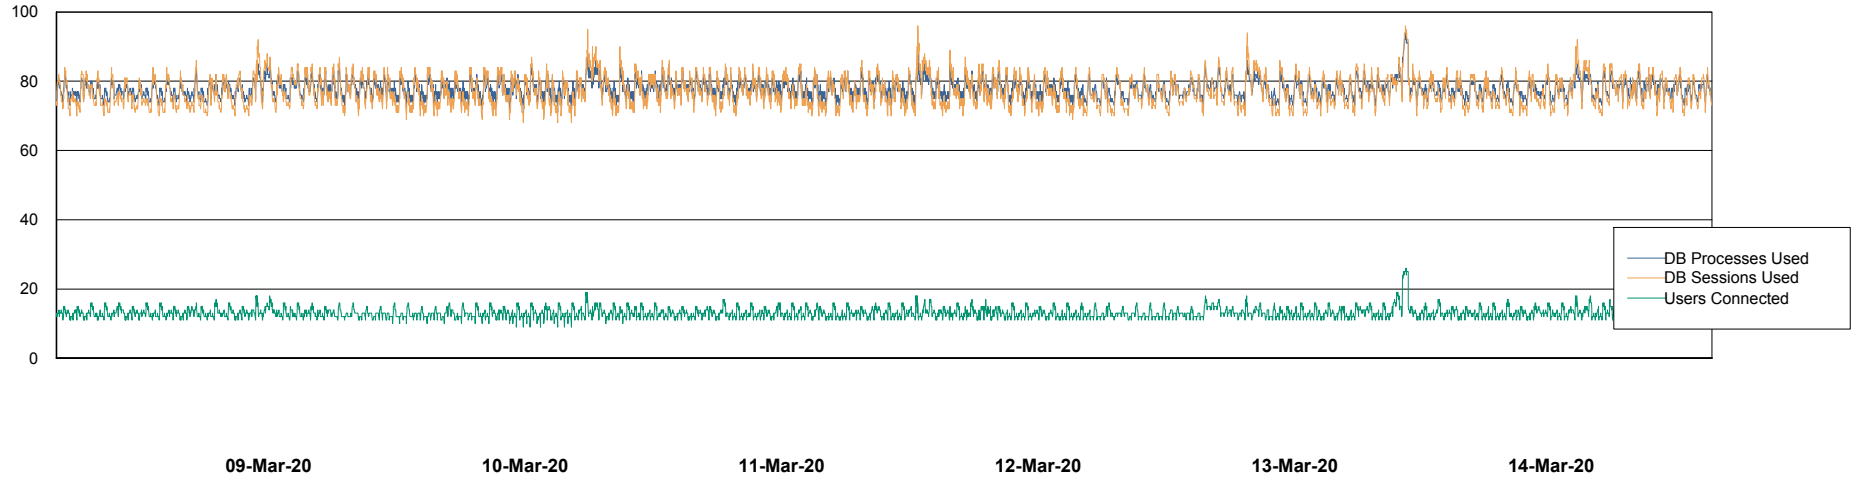

Database Performance ELJDB_PRD_BI

DB Processes Max 1,000
DB Sessions Max 1,524