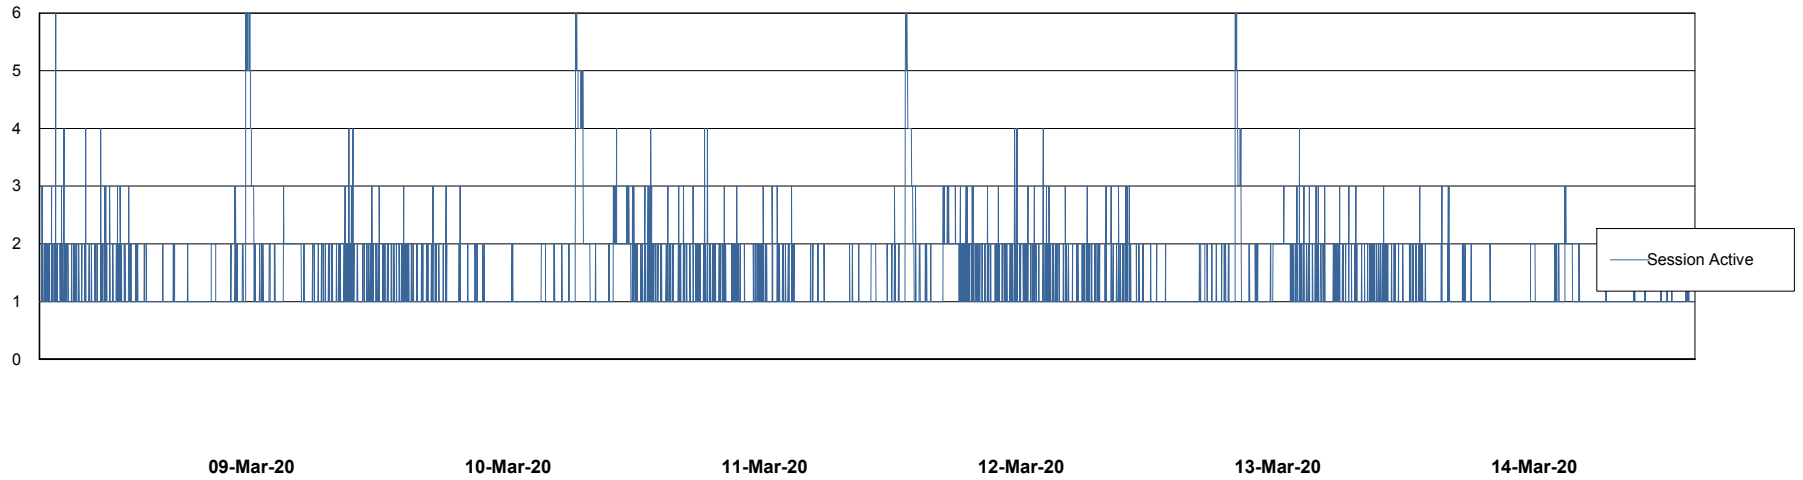

Database Performance ELJDB_Production

DB Processes Max 600
DB Sessions Max 924