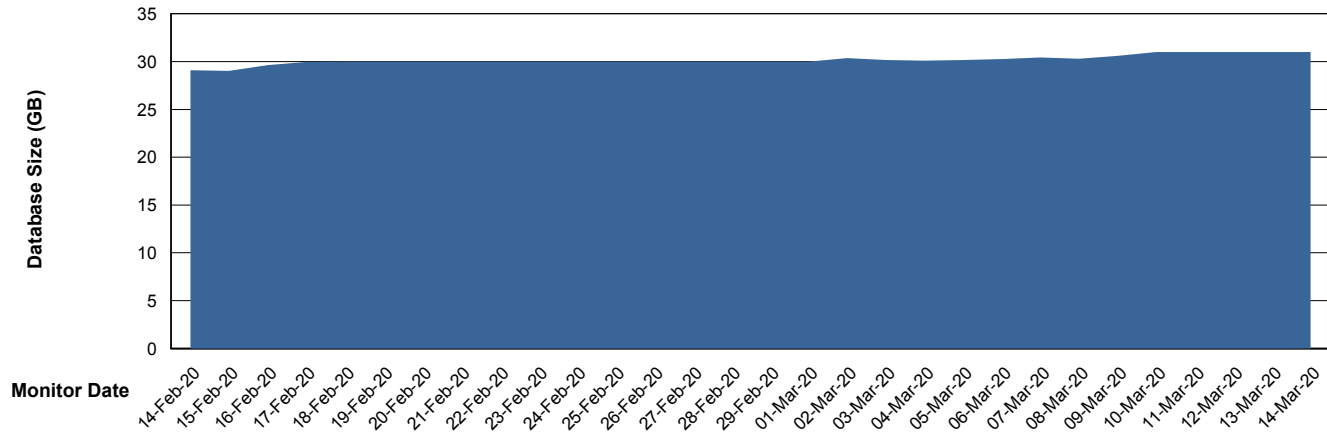

Weekly SLA Customer Report

Customer ELJ Production
Database ID 72

DATABASE SIZE ELJDB_PRD_BI

Database growth over last month

DATABASE SIZE ELJDB_Production

Database growth over last month

Weekly SLA Customer Report