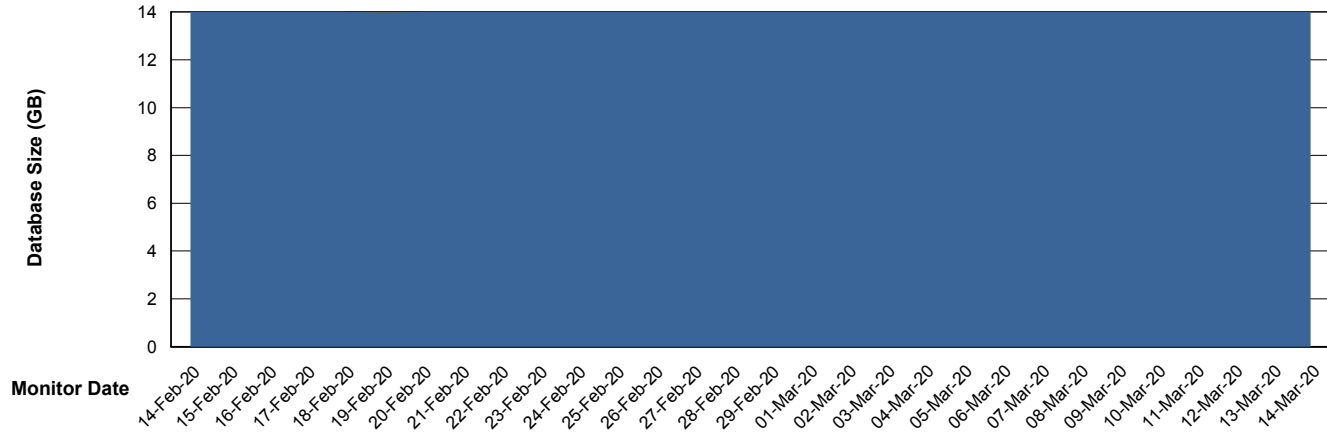

Weekly SLA Customer Report

Customer ELJ Production
Database ID 72

Database Performance ELJDB_PRD_BI

DB Processes Max 1,000
DB Sessions Max 1,524

Weekly SLA Customer Report

Customer ELJ Production
Database ID 72

Database Performance ELJDB_Production

DB Processes Max 600
DB Sessions Max 924

Weekly SLA Customer Report

Customer ELJ Production
Database ID 72

Database Performance ELJDB_Standby

DB Processes Max 600
DB Sessions Max 924

Weekly SLA Customer Report

Customer ELJ Production
Database ID 72

DATABASE SIZE ELJDB_PRD_BI

Database growth over last month

DATABASE SIZE ELJDB_Production

Database growth over last month

Weekly SLA Customer Report