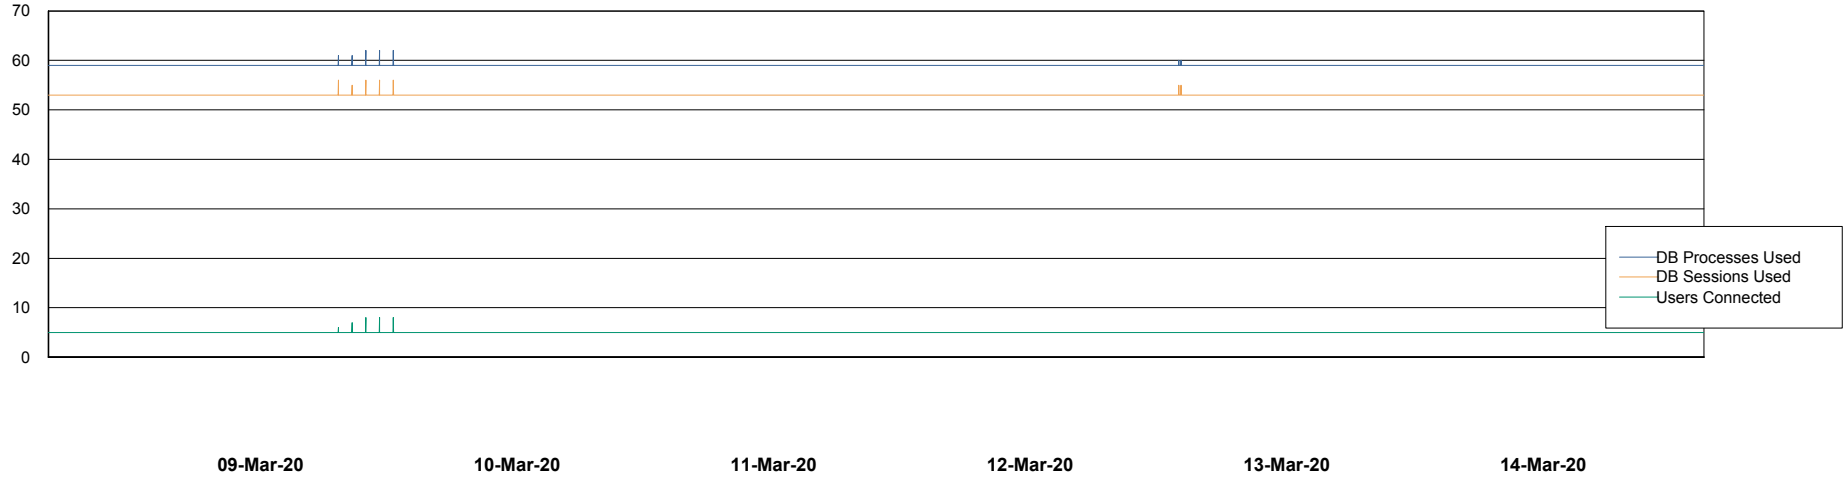

Database Performance ELJDB_Production

DB Processes Max 600
DB Sessions Max 924

Weekly SLA Customer Report

Customer ELJ Production
Database ID 72

Database Performance ELJDB_Standby

DB Processes Max 600
DB Sessions Max 924