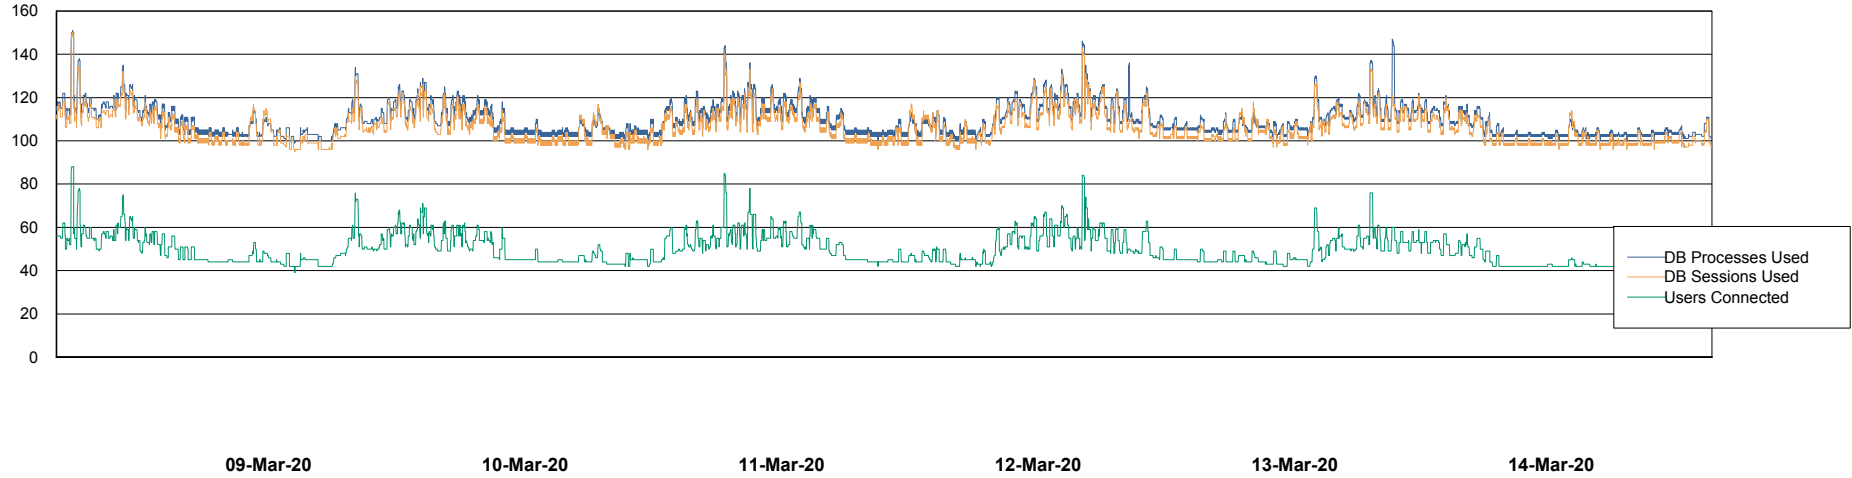

Database Performance ELJDB_Production

DB Processes Max 600
DB Sessions Max 924