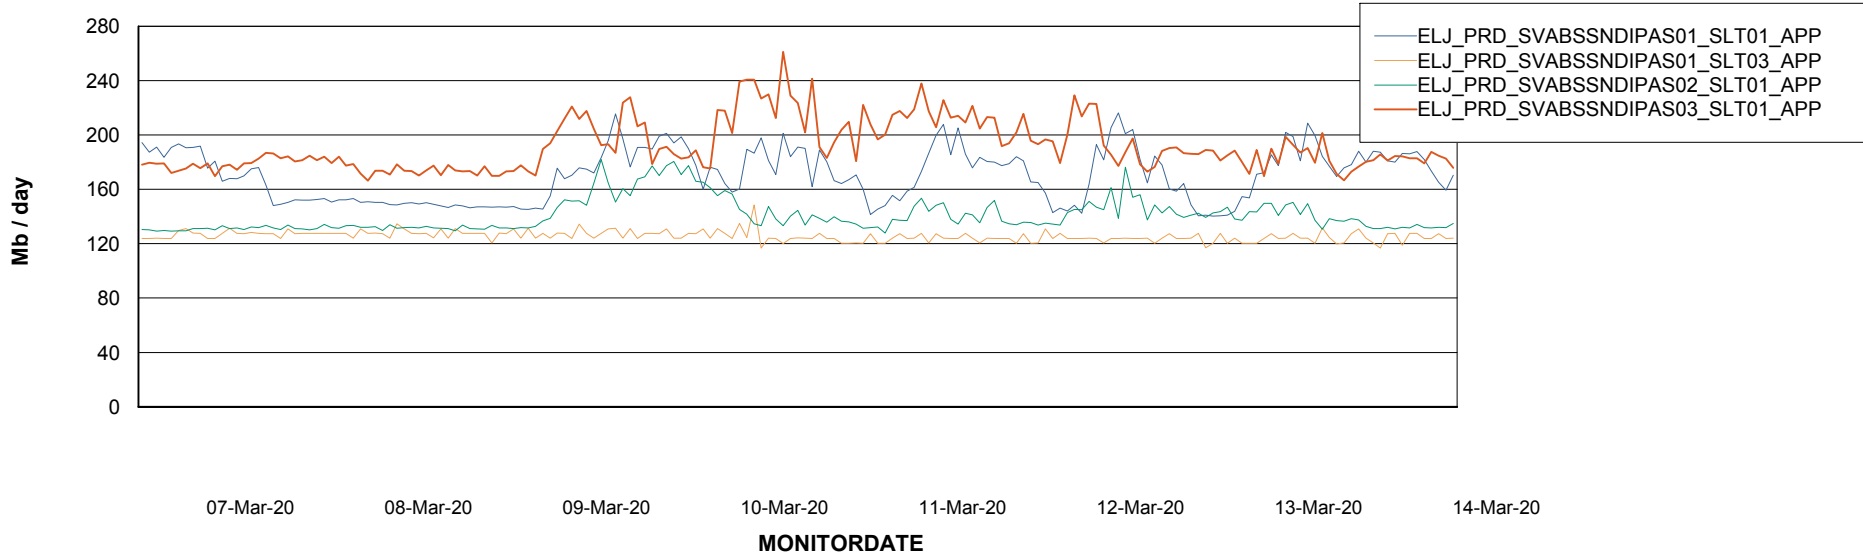

ABSSolute Application Server Services

Avg memory used per ABS Server Service