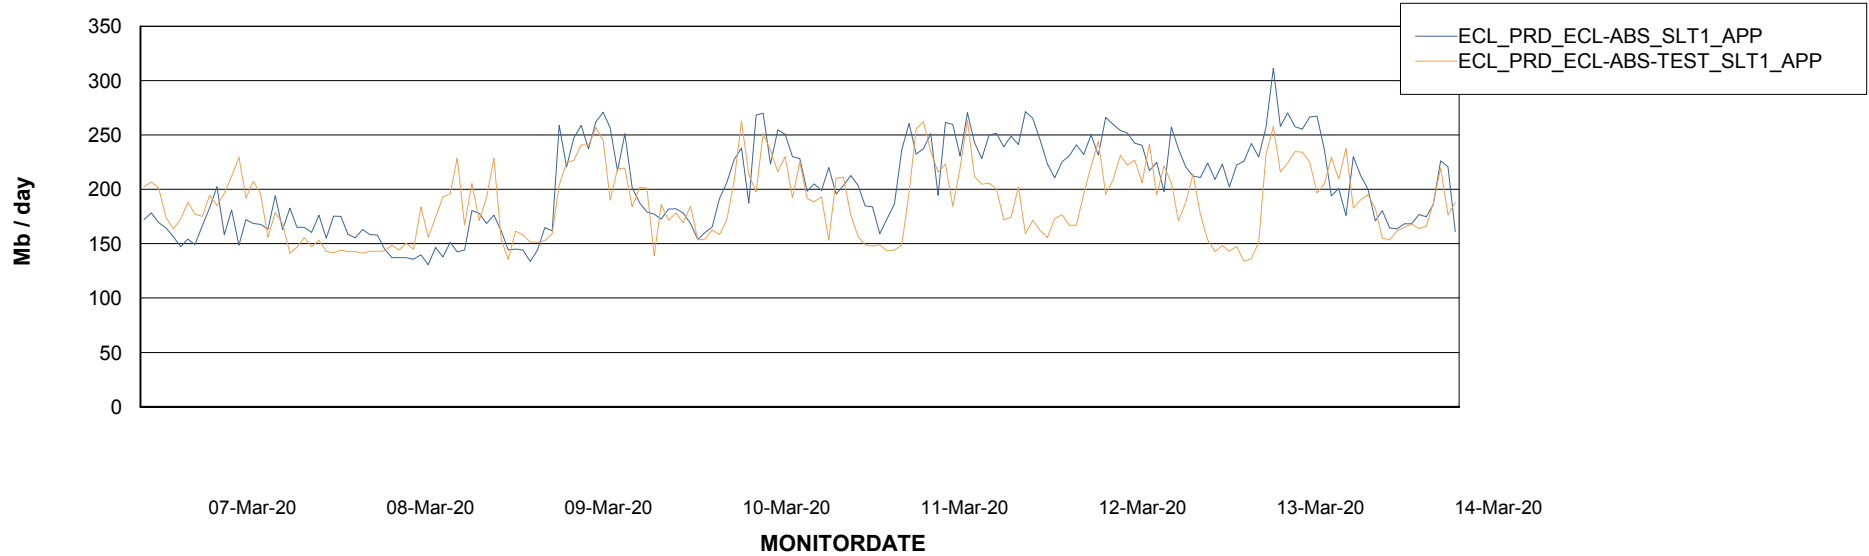

ABSSolute Application Server Services

Avg memory used per ABS Server Service