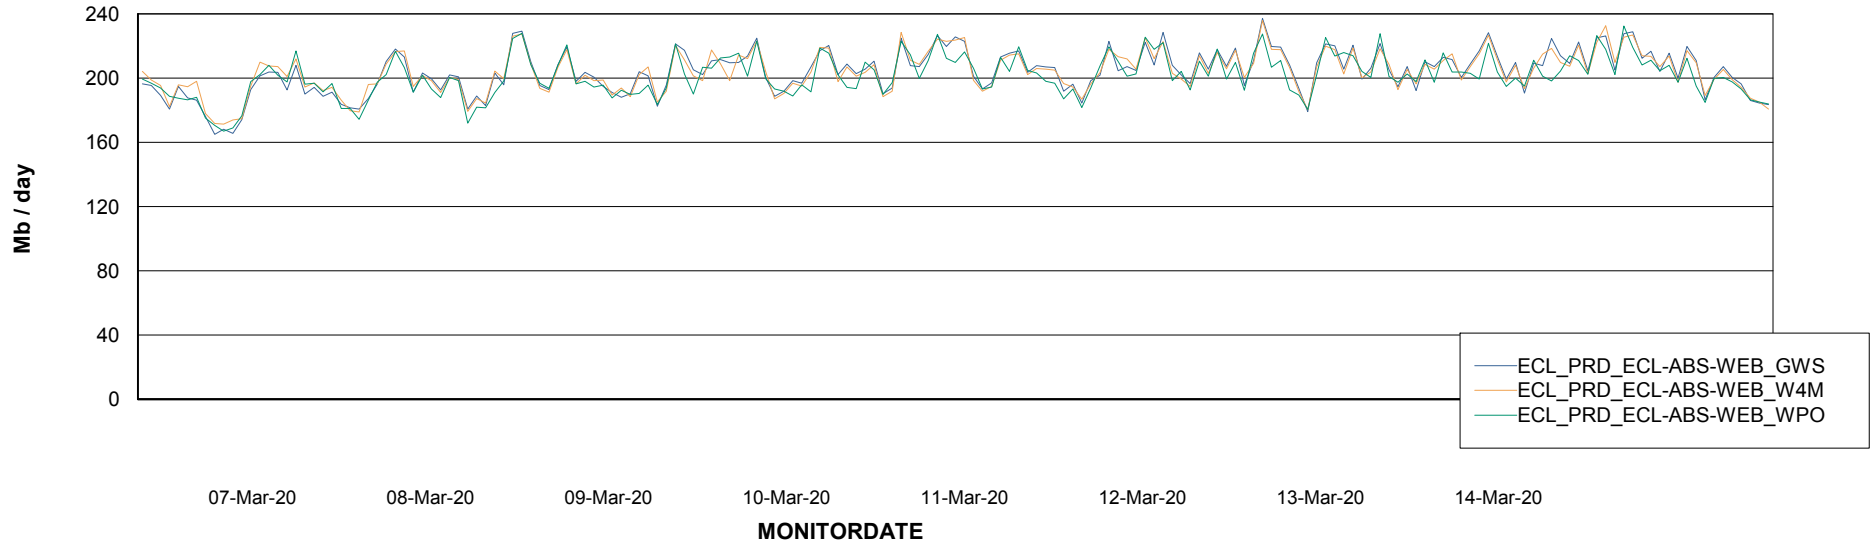

ABSSolute Web Component Services

Avg memory used per ABS Web component