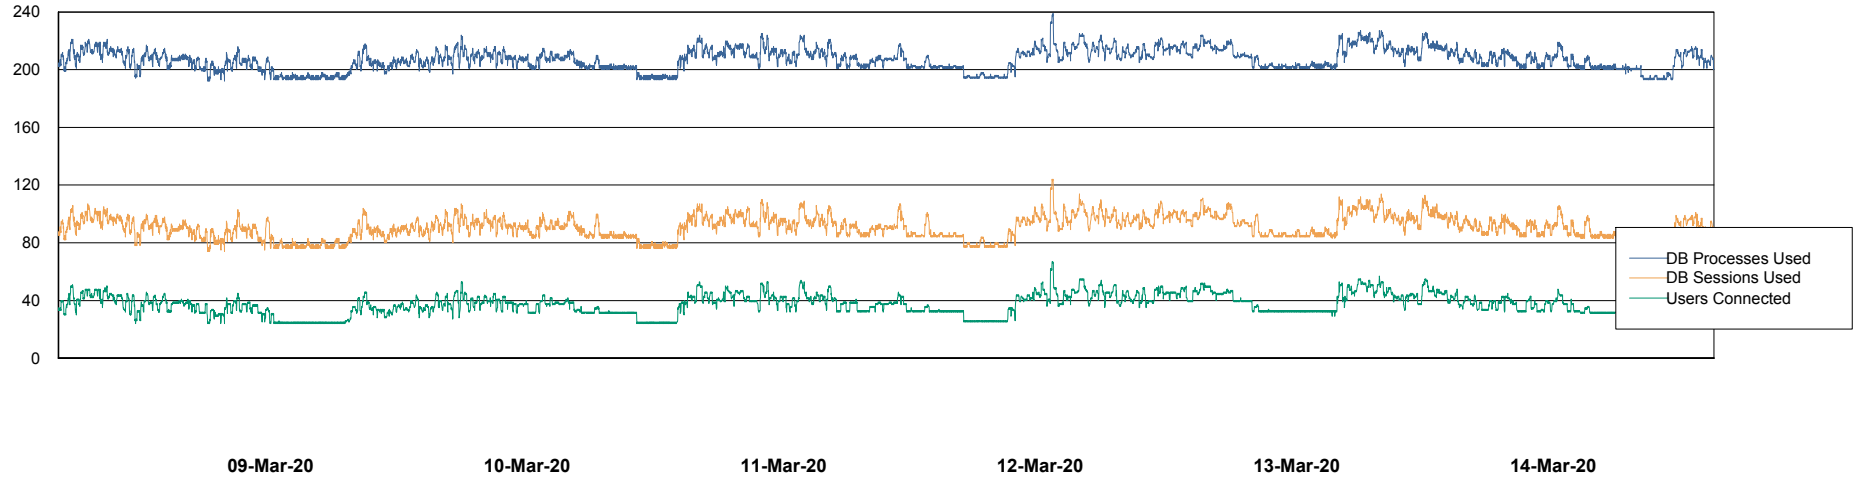

Weekly SLA Customer Report

Customer ECL Production
Database ID 77

Database Performance ECLDB_Production

DB Processes Max 300
DB Sessions Max 480

Weekly SLA Customer Report

Customer ECL Production
Database ID 77