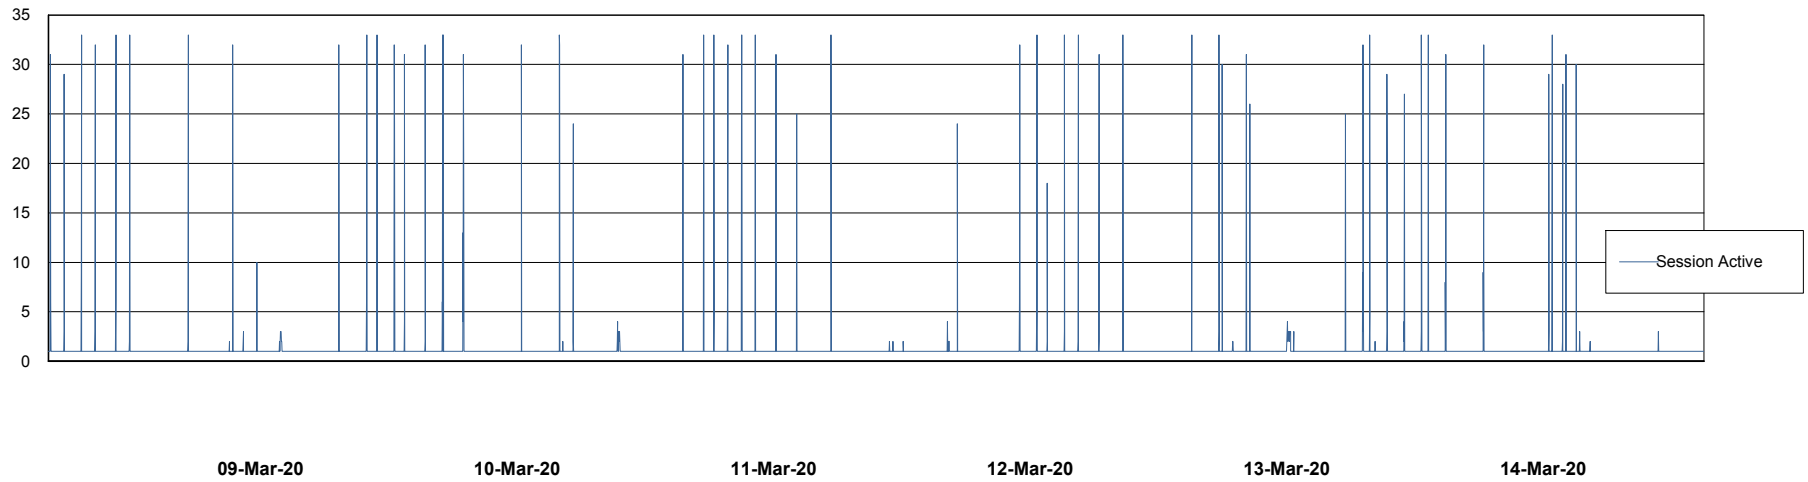

Weekly SLA Customer Report

Customer ECL Production
Database ID 77

Database Performance ECLDB_Production

DB Processes Max 300
DB Sessions Max 480

Weekly SLA Customer Report

Customer ECL Production
Database ID 77

Database Performance ECLDB_Standby

DB Processes Max 300
DB Sessions Max 480

Weekly SLA Customer Report

Customer ECL Production
 Database ID 77

DATABASE SIZE ECLDB_Production

Database growth over last month