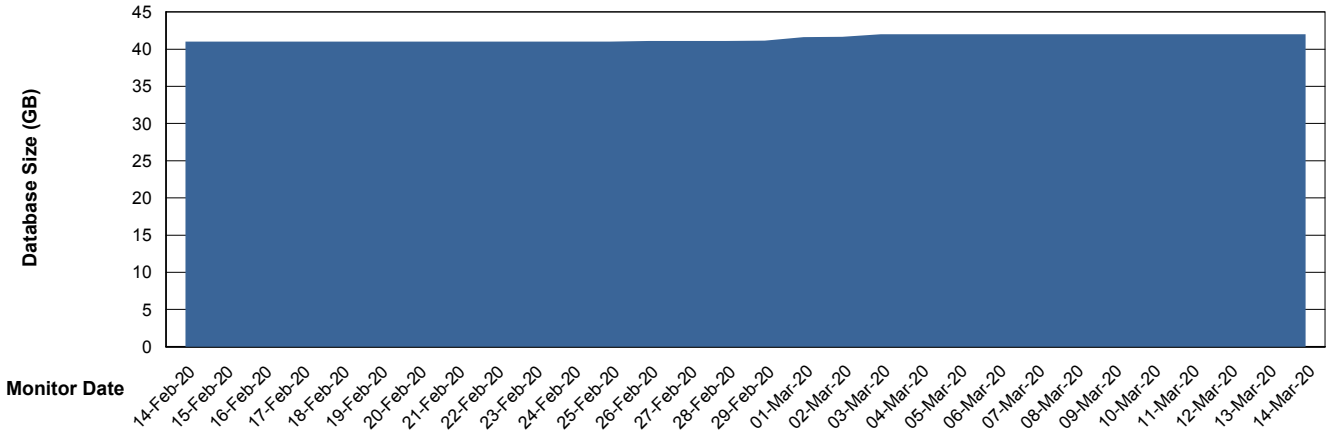

Database Performance ECLDB_Standby

DB Processes Max 300
DB Sessions Max 480

Weekly SLA Customer Report

Customer ECL Production
 Database ID 77

DATABASE SIZE ECLDB_Production

Database growth over last month

Database Tablespace ECLDB_Production

| Date | Tablespace Name | Filesize (Gb) | Usedsize (Gb) | Percentage free |
|-----------|-----------------|---------------|---------------|-----------------|
| 14-Mar-20 | ABSDATA | 46 | 38 | 17 |
| | INDX | 8 | 1 | 88 |
| 13-Mar-20 | ABSDATA | 46 | 38 | 17 |
| | INDX | 8 | 1 | 88 |
| 12-Mar-20 | ABSDATA | 46 | 38 | 17 |
| | INDX | 8 | 1 | 88 |
| 11-Mar-20 | ABSDATA | 46 | 38 | 17 |
| | INDX | 8 | 1 | 88 |
| 10-Mar-20 | ABSDATA | 46 | 38 | 17 |
| | INDX | 8 | 1 | 88 |
| 09-Mar-20 | ABSDATA | 46 | 38 | 17 |
| | INDX | 8 | 1 | 88 |
| 08-Mar-20 | ABSDATA | 46 | 38 | 17 |
| | INDX | 8 | 1 | 88 |