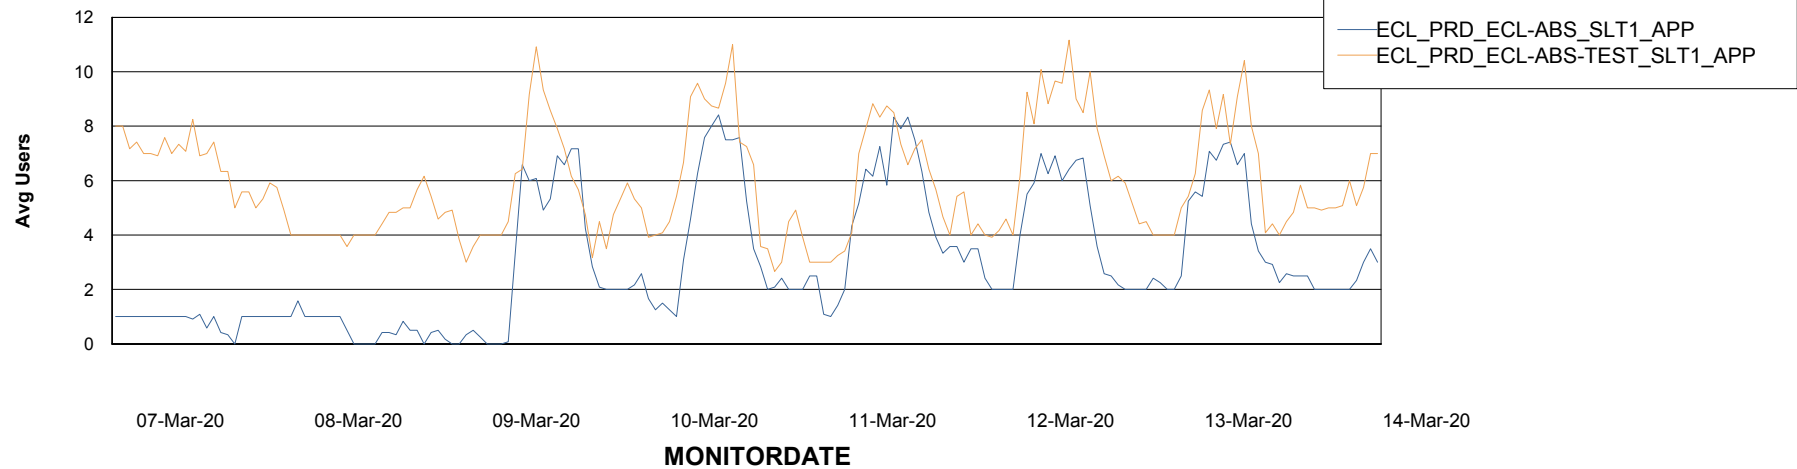

Avg users per day per ABS server