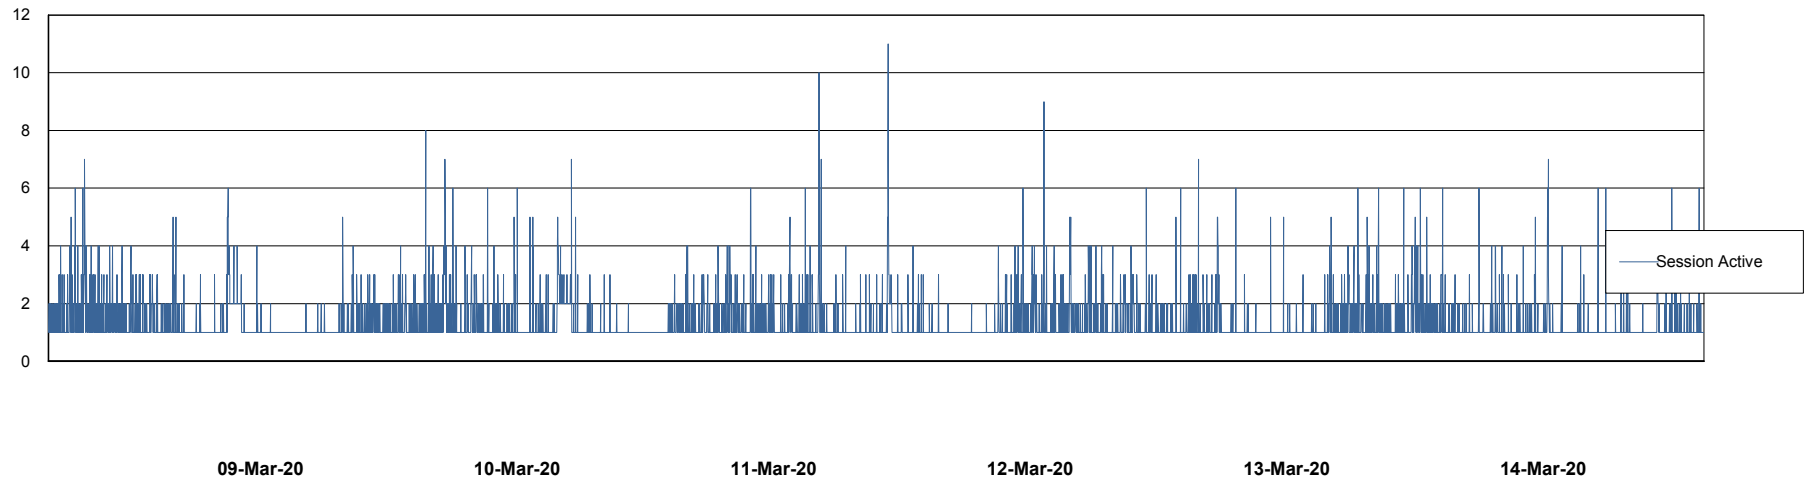

Weekly SLA Customer Report

Customer ECL Production
Database ID 77

Harddisk Usage ECL_PRD_ECL-ABS-WEB

| | Free disk space on c: (%) | Total disk space on c: (Gb) |
|-----------|---------------------------|-----------------------------|
| 14-Mar-20 | 79 | 127 |
| 13-Mar-20 | 79 | 127 |
| 12-Mar-20 | 79 | 127 |
| 11-Mar-20 | 79 | 127 |
| 10-Mar-20 | 79 | 127 |
| 09-Mar-20 | 79 | 127 |
| 08-Mar-20 | 79 | 127 |

Weekly SLA Customer Report

Customer ECL Production
Database ID 77

Database Performance ECLDB_Production

DB Processes Max 300
DB Sessions Max 480

Weekly SLA Customer Report

Customer ECL Production
Database ID 77