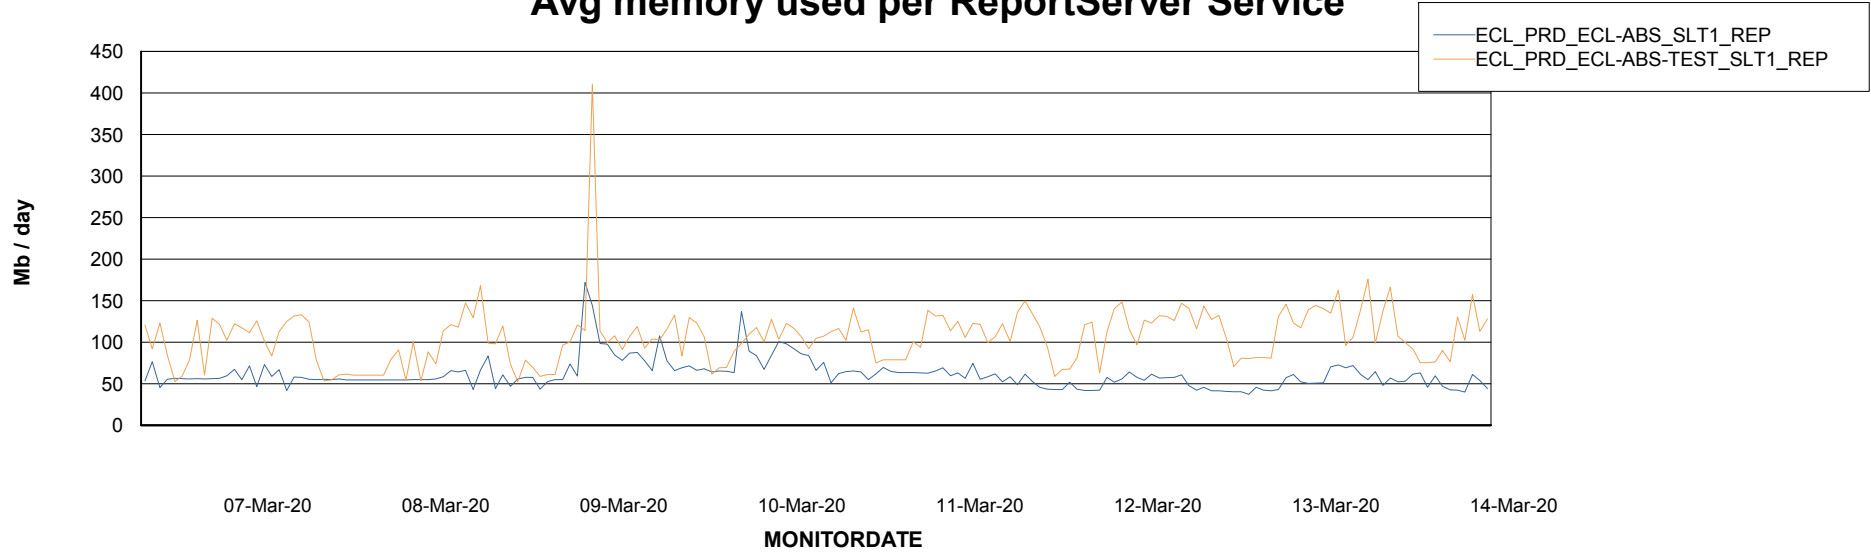

Avg memory used per ABS Server Service

Avg users per day per ABS server

Weekly SLA Customer Report

Customer ECL Production
Database ID 77

ABSSolute Application ReportServer Services

Avg memory used per ReportServer Service