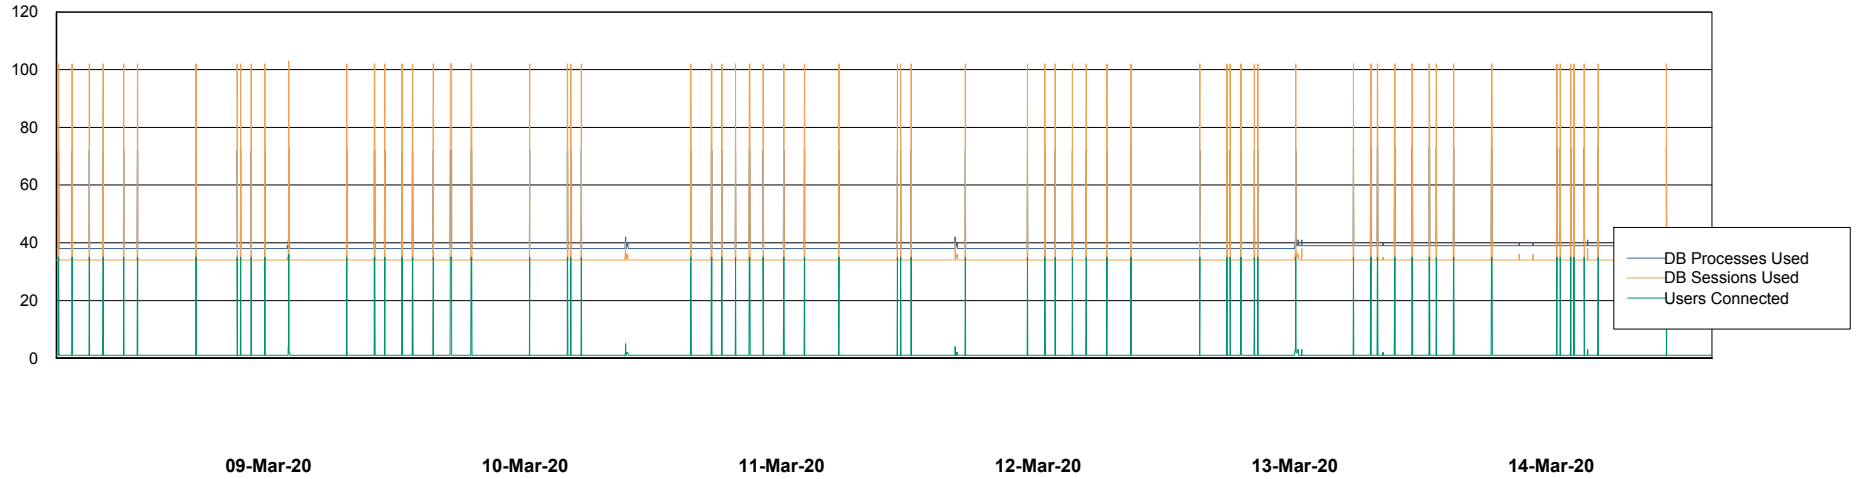

Weekly SLA Customer Report

Customer ECL Production
Database ID 77

Database Performance ECLDB_Production

DB Processes Max 300
DB Sessions Max 480

Weekly SLA Customer Report

Customer ECL Production
Database ID 77

Database Performance ECLDB_Standby

DB Processes Max 300
DB Sessions Max 480

Weekly SLA Customer Report

Customer ECL Production
 Database ID 77

DATABASE SIZE ECLDB_Production

Database growth over last month