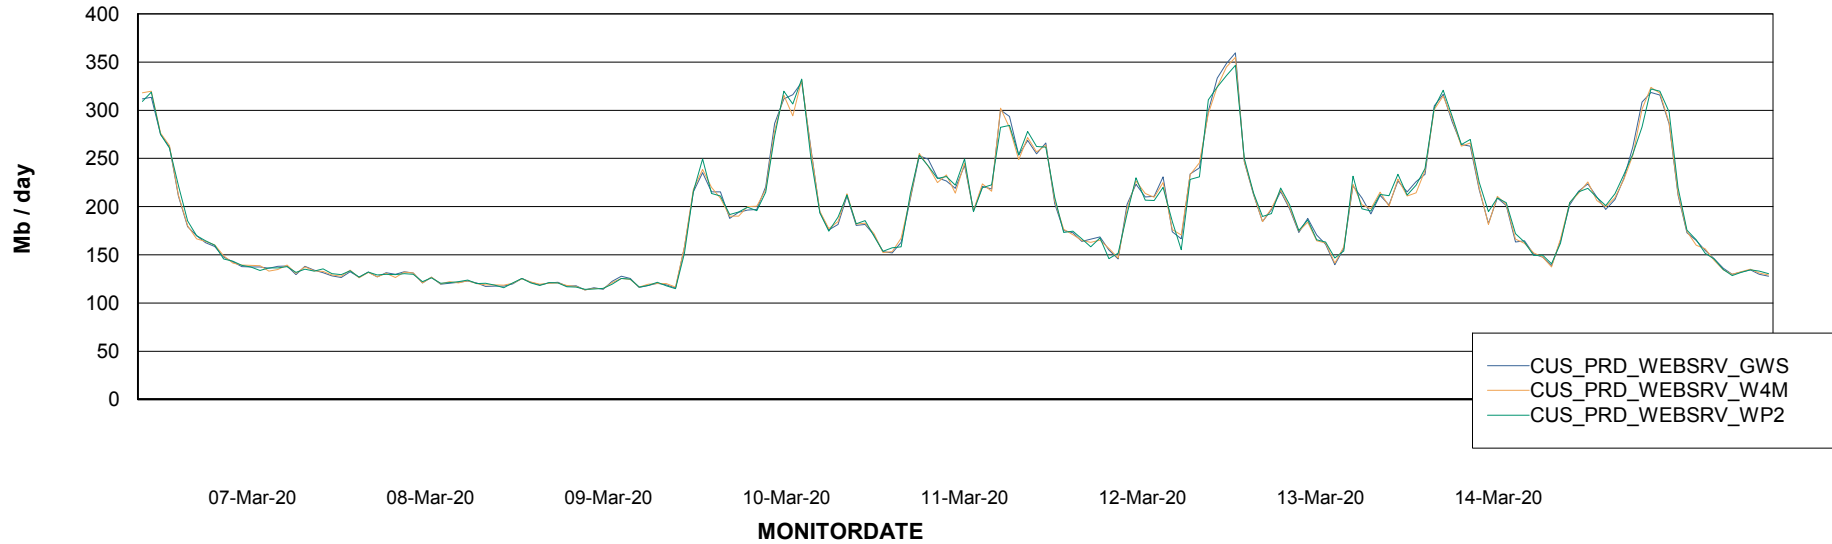

ABSSolute Web Component Services

Avg memory used per ABS Web component