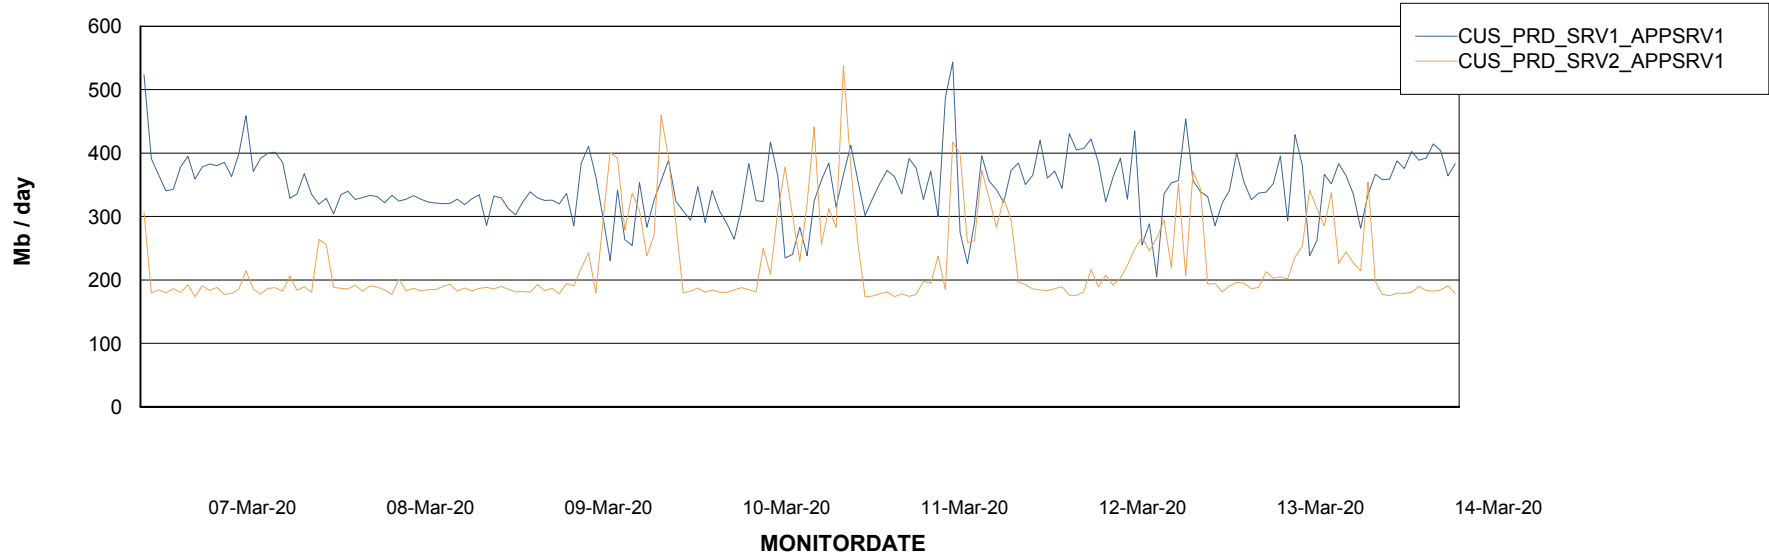

ABSSolute Application Server Services

Avg memory used per ABS Server Service