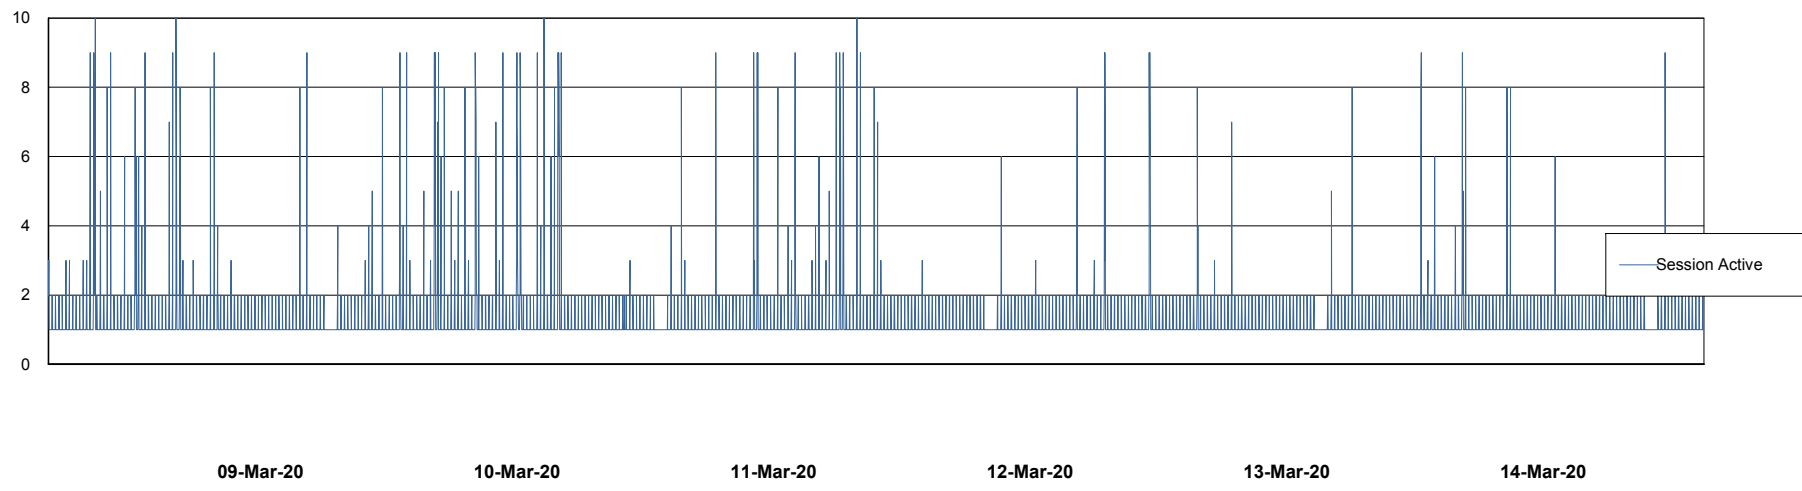

Database Performance CUS_ProdDB_Standby

DB Processes Max 300
DB Sessions Max 472