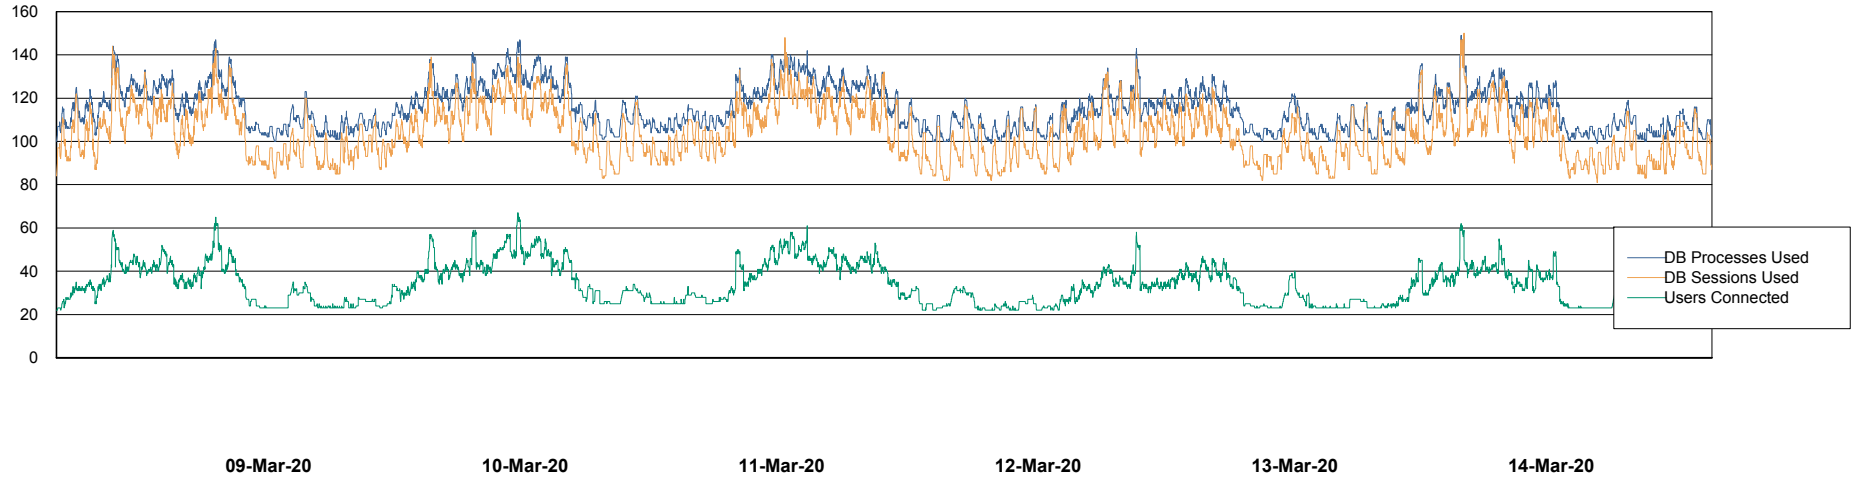

Database Performance CUS_ProdDB_Primary

DB Processes Max 300
DB Sessions Max 472