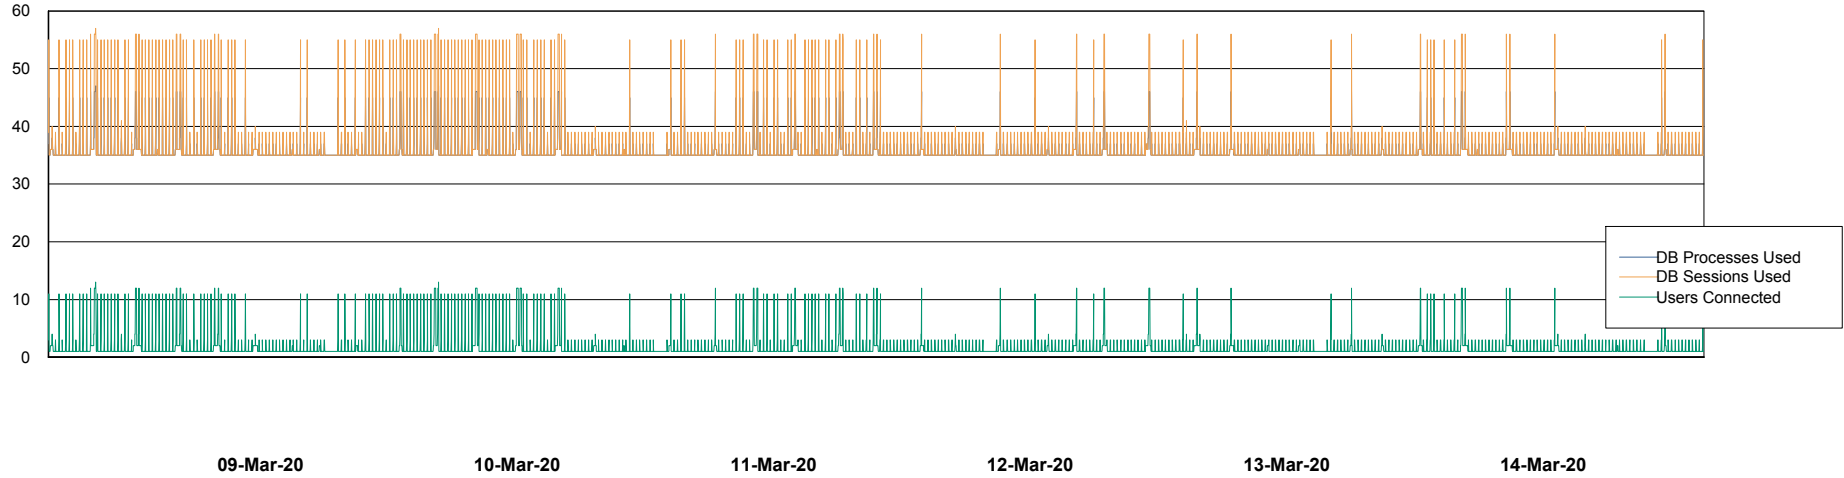

Database Performance CUS_ProdDB_Standby

DB Processes Max 300
DB Sessions Max 472