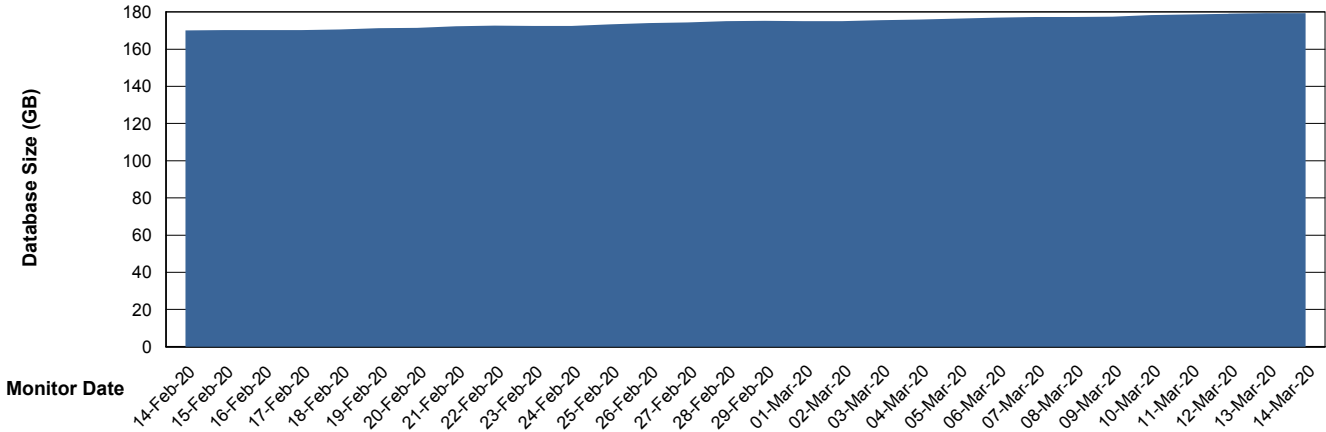

Database Performance CUS_ProdDB_Standby

DB Processes Max 300
DB Sessions Max 472

Weekly SLA Customer Report

Customer CUS Production
 Database ID 84

DATABASE SIZE CUS_ProdDB_Primary

Database growth over last month