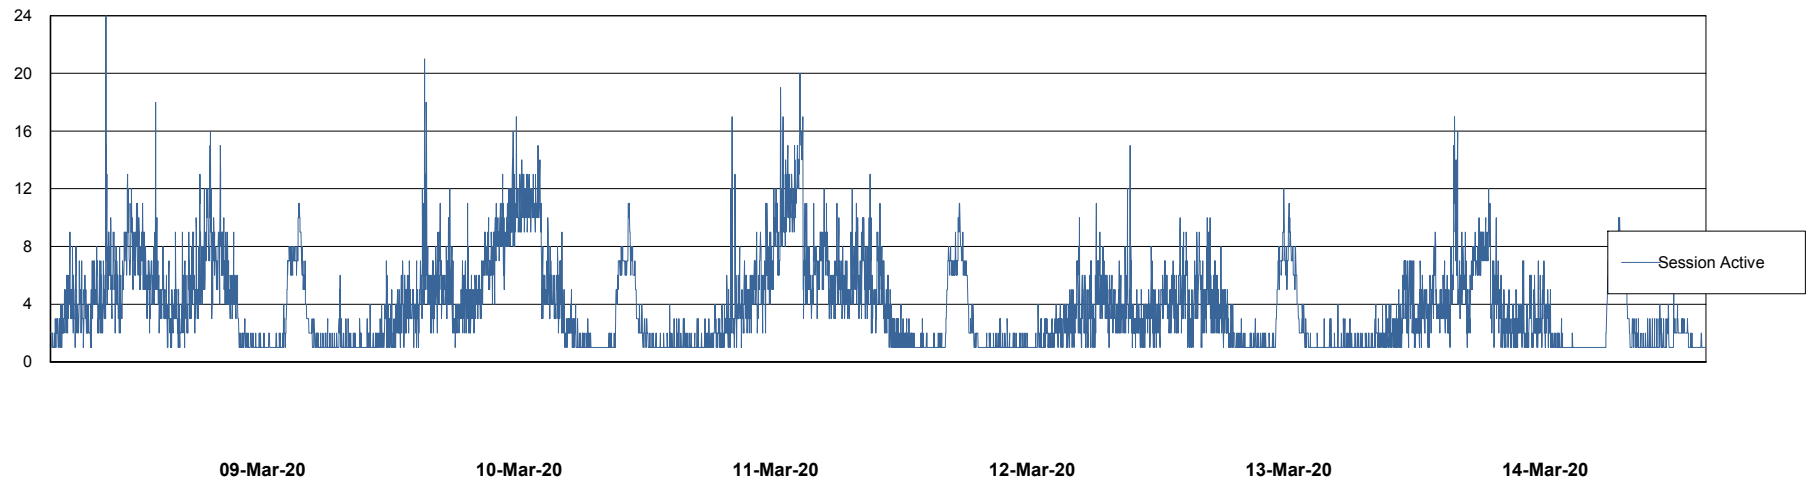

Database Performance CUS_ProdDB_Primary

DB Processes Max 300
DB Sessions Max 472