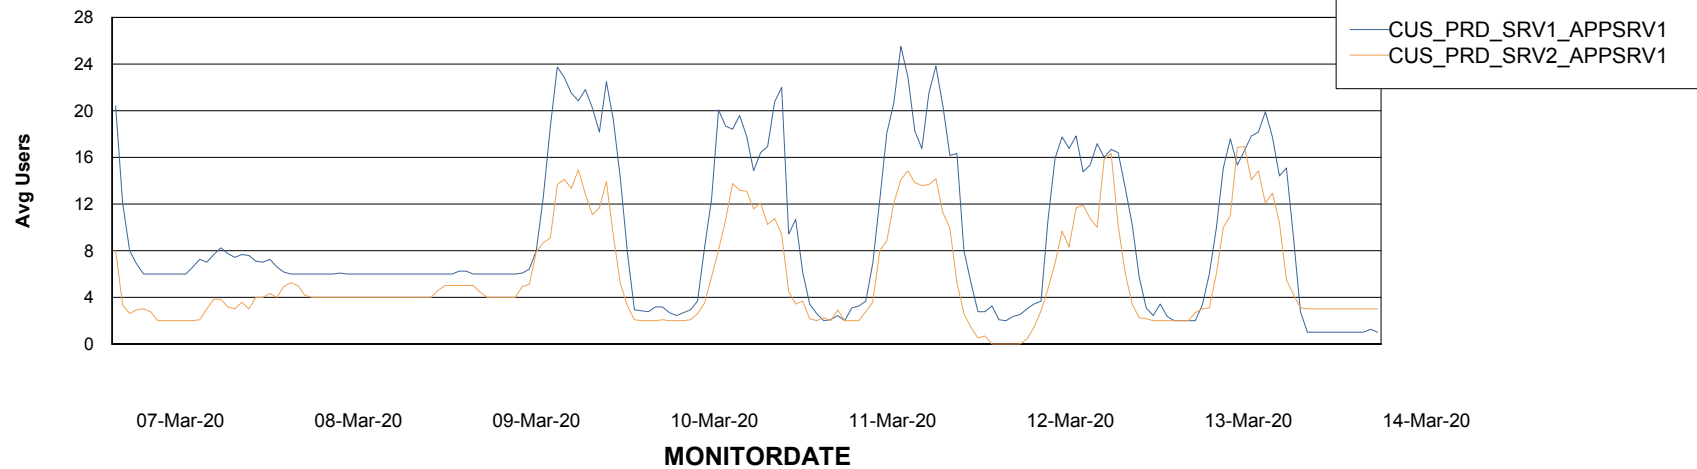

Avg users per day per ABS server