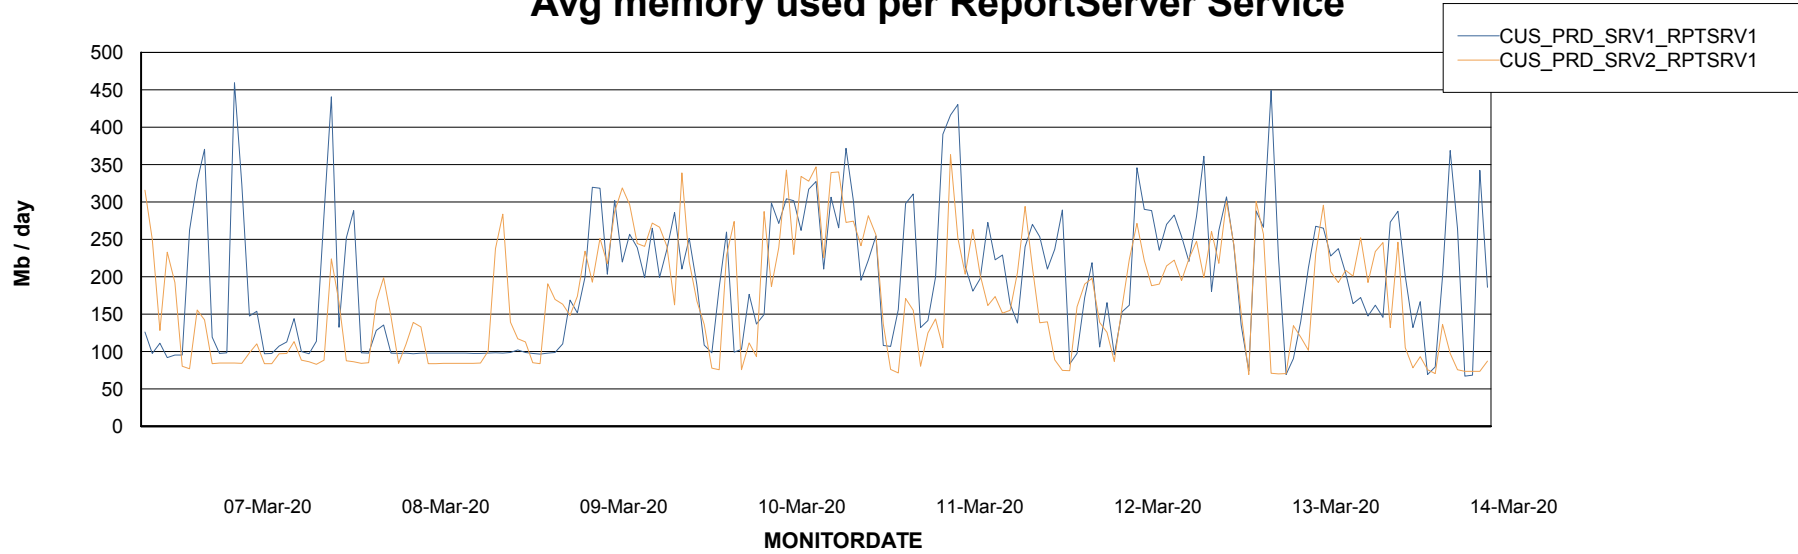

Avg memory used per ABS Server Service

Avg users per day per ABS server

Weekly SLA Customer Report

Customer CUS Production
Database ID 84

ABSolute Web Component Services

Avg memory used per ReportServer Service