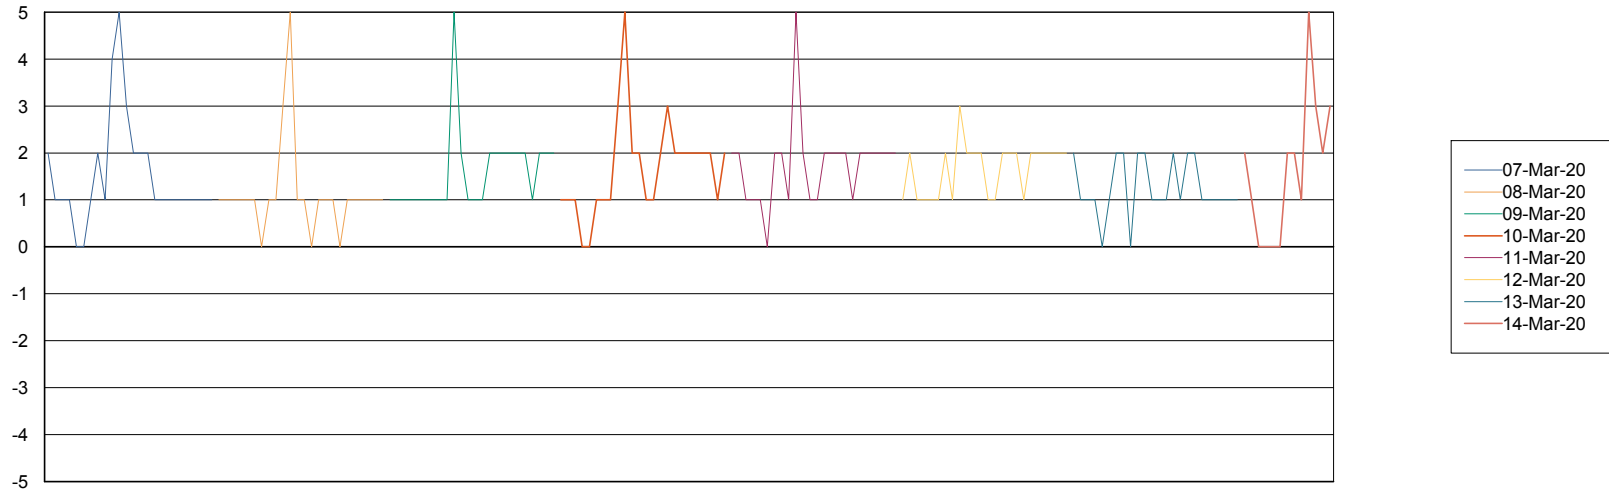

Standby Database Health CUS Production

Recovery lag for last 7 days