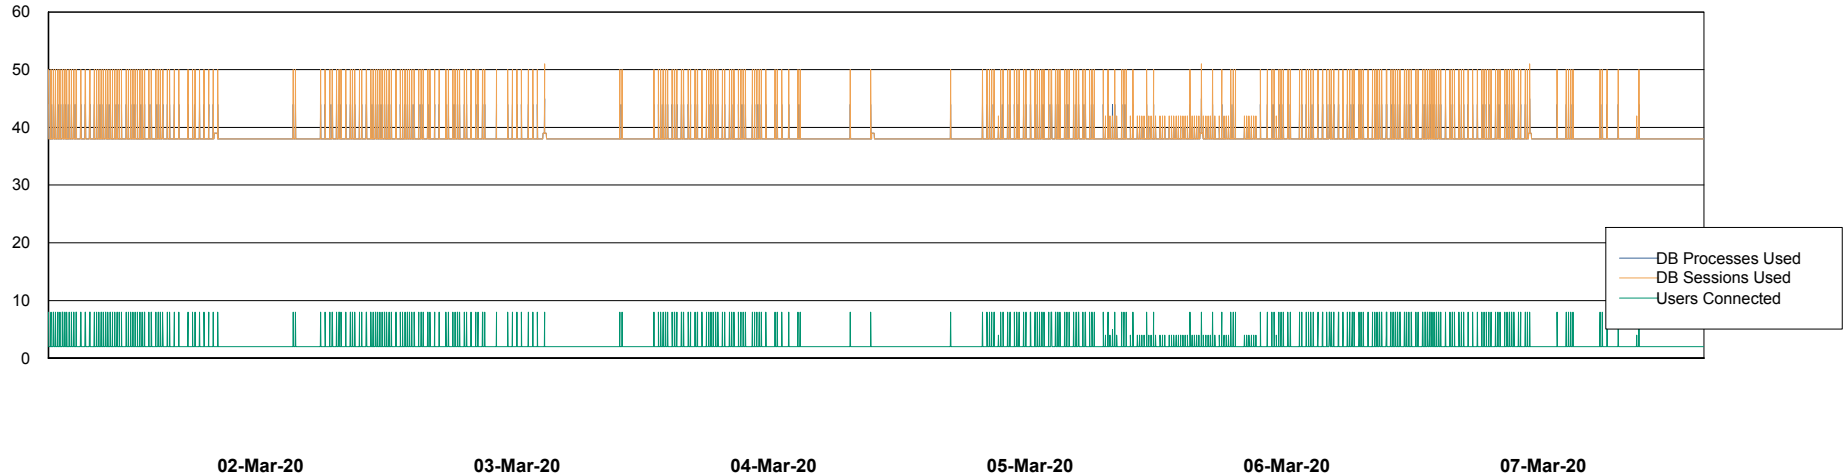

Database Performance VOSDB_Standby

DB Processes Max 300
DB Sessions Max 472