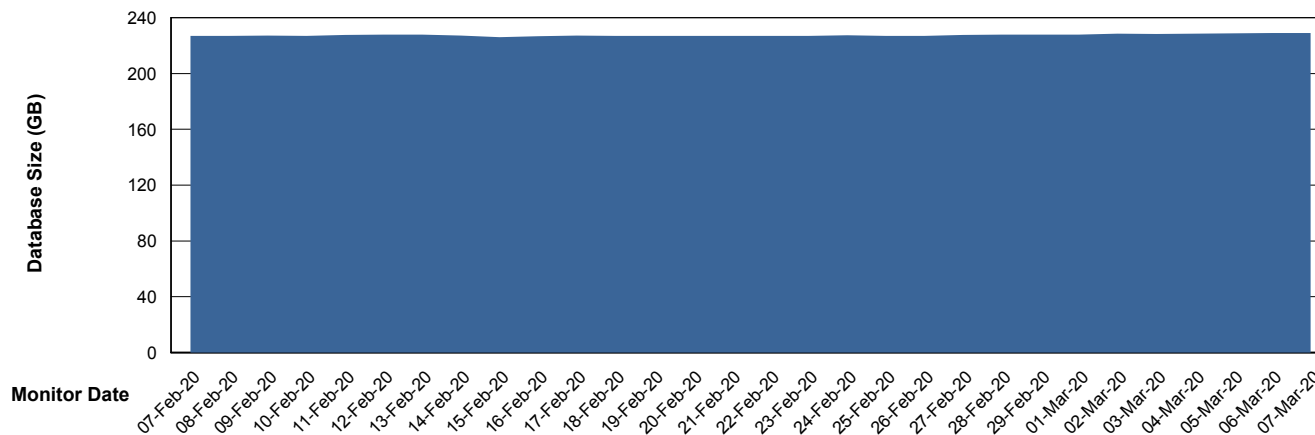

DATABASE SIZE VOSDB_Production

Database growth over last month