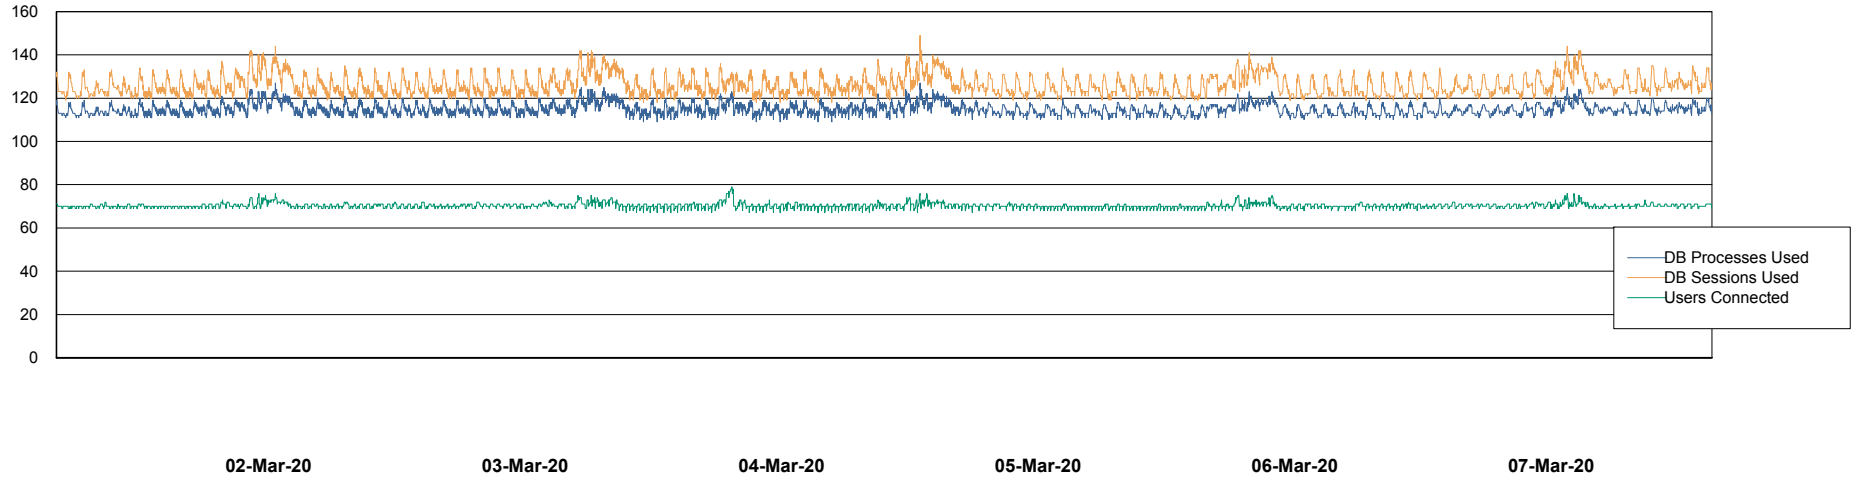

Database Performance VOSBIDB_Production

DB Processes Max 300
DB Sessions Max 472