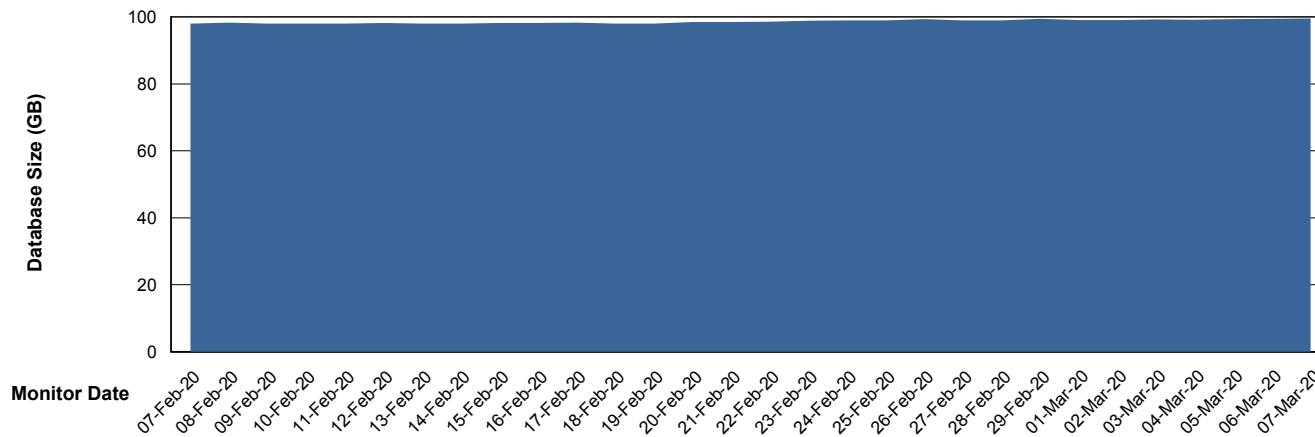

DATABASE SIZE VOSBIDB_Production

Database growth over last month