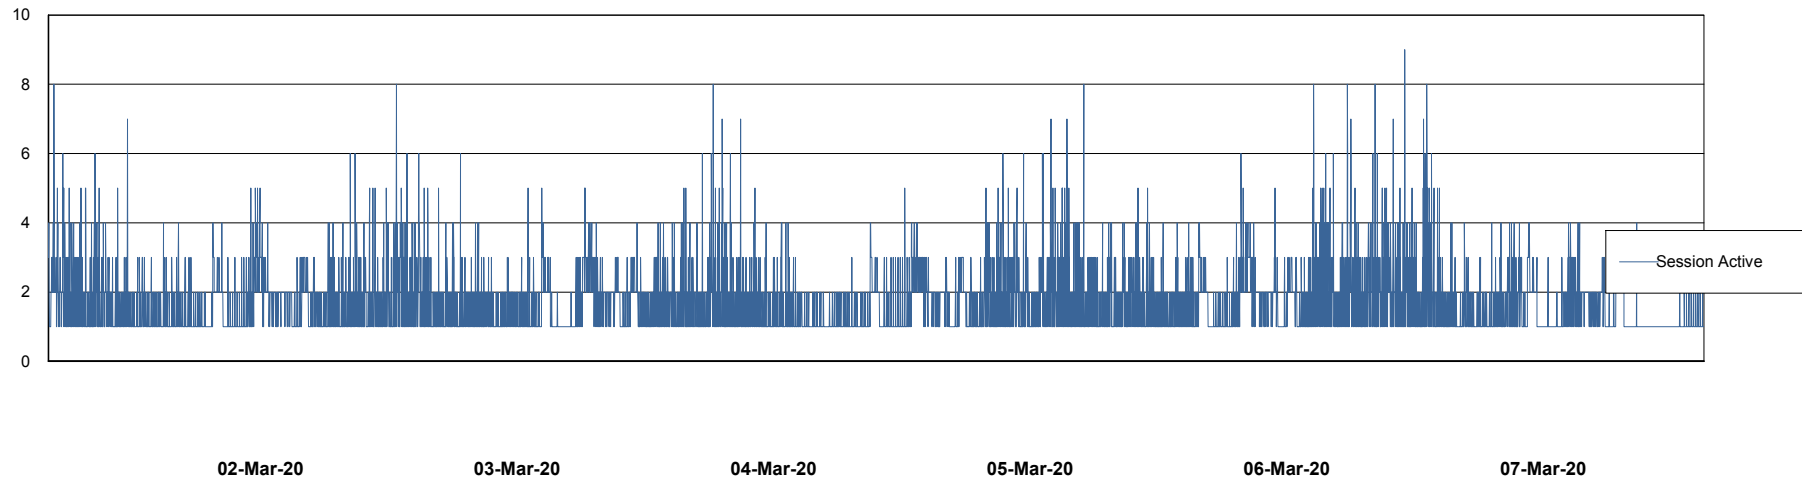

Database Performance VOSDB_Production

DB Processes Max 500
DB Sessions Max 772