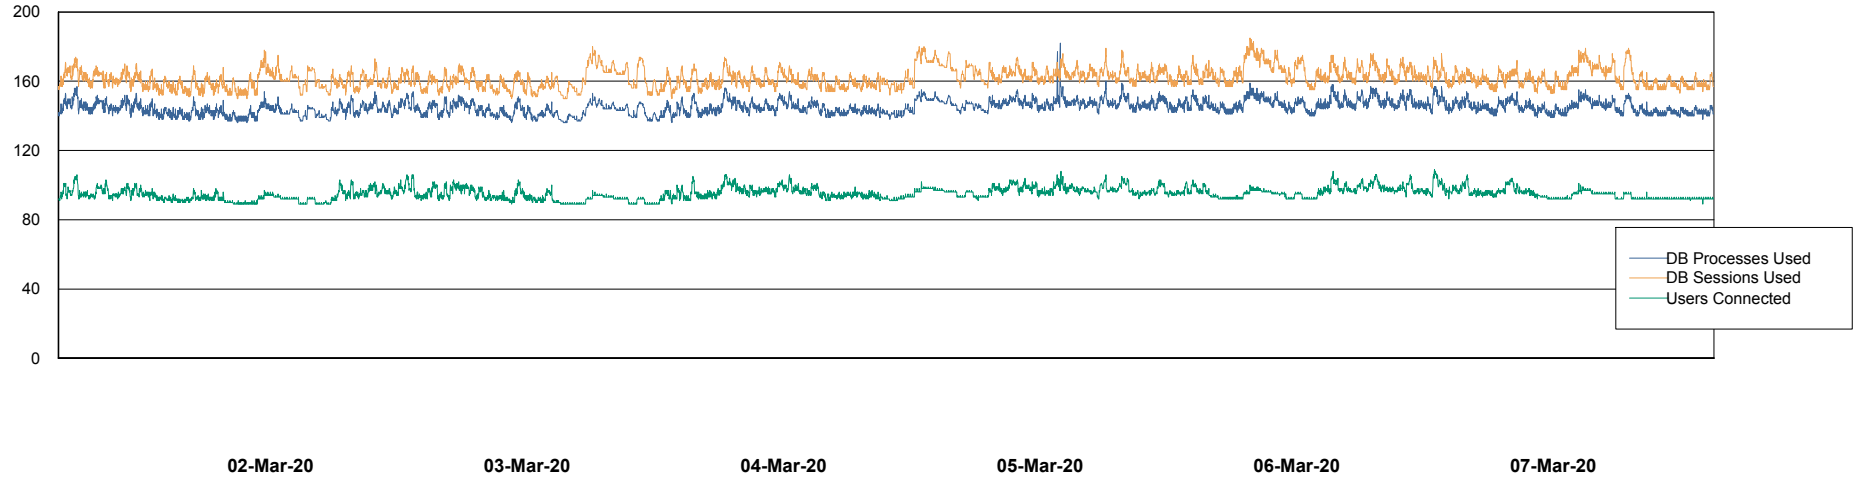

Database Performance VOSDB_Production

DB Processes Max 500
DB Sessions Max 772