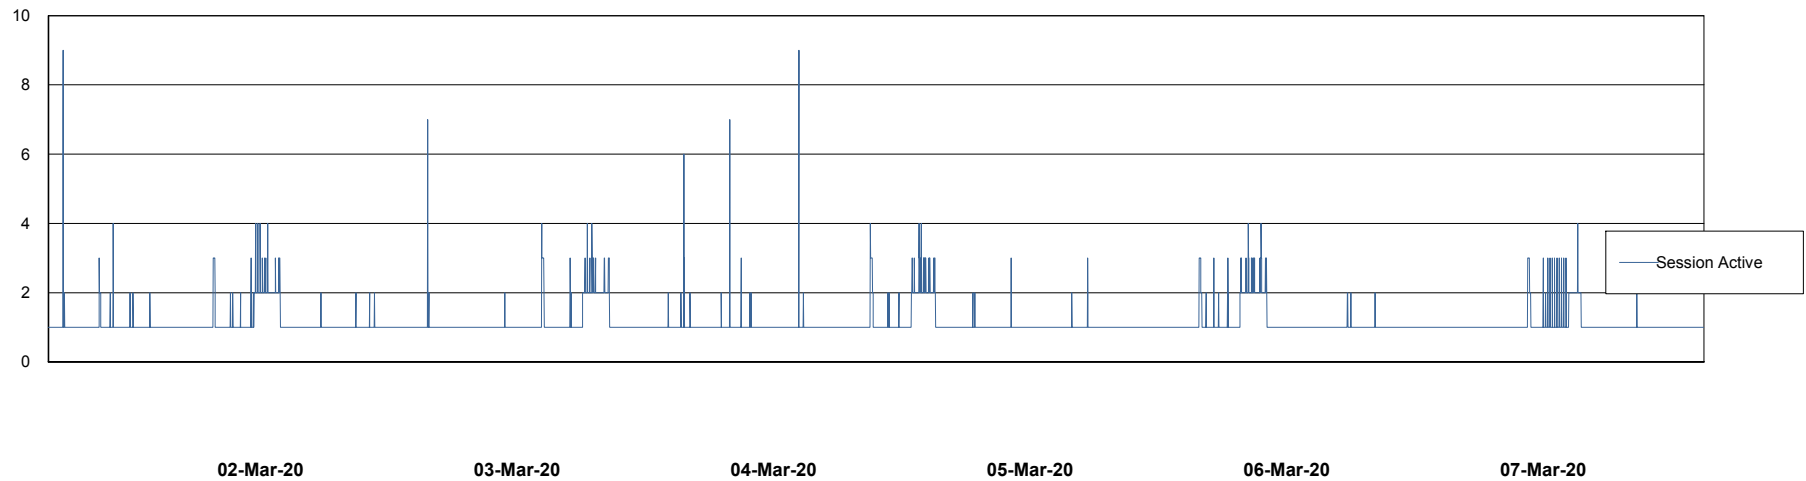

Database Performance VOSBIDB_Production

DB Processes Max 300
DB Sessions Max 472