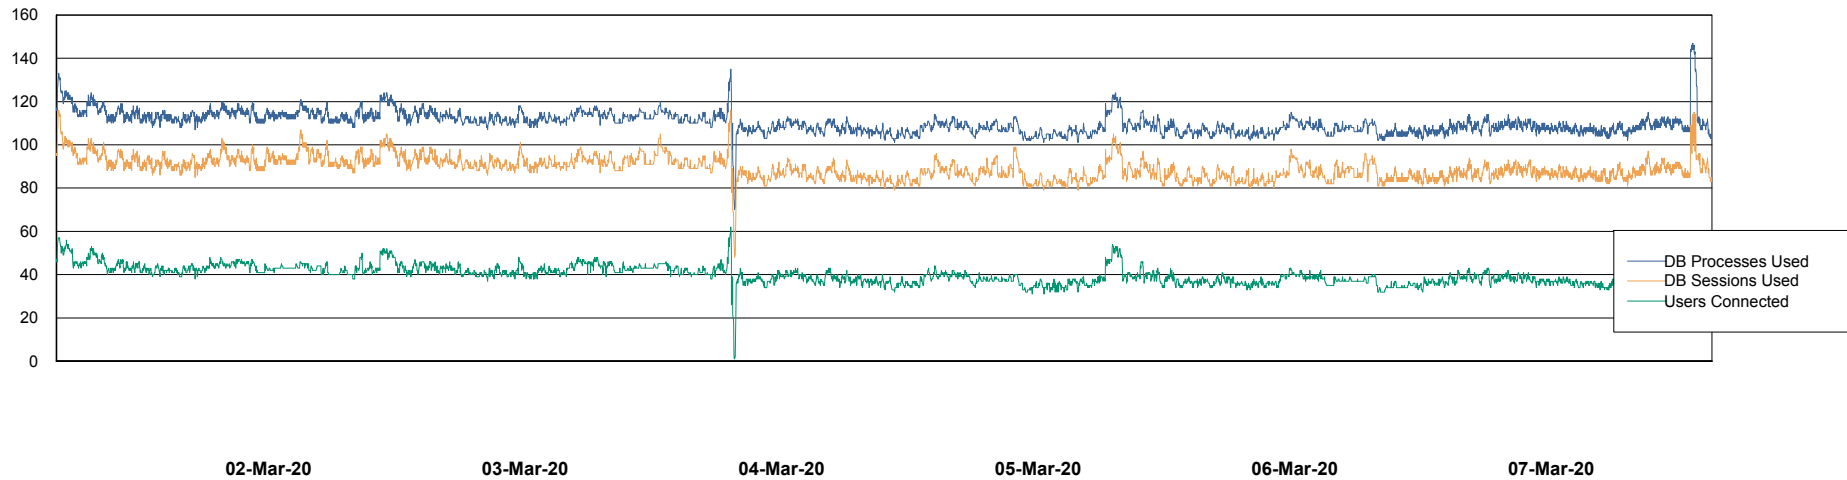

Weekly SLA Customer Report

Customer STK_Production
Database ID 82

Harddisk Usage STK_STAABSDB2 Standby DB Server

	Free disk space on c: (%)	Total disk space on c: (Gb)	Free disk space on d: (%)	Total disk space on d: (Gb)	Free disk space on e: (%)	Total disk space on e: (Gb)	Total disk space on f: (Gb)
07-Mar-20	70	99	40	350	26	1,000	0
06-Mar-20	70	99	41	350	26	1,000	0
05-Mar-20	70	99	41	350	26	1,000	0
04-Mar-20	70	99	41	350	26	1,000	0
03-Mar-20	70	99	41	350	26	1,000	0
02-Mar-20	70	99	41	350	26	1,000	0
01-Mar-20	70	99	41	350	26	1,000	0

Weekly SLA Customer Report

Customer STK_Production
Database ID 82

Database Performance STKDB_ABS1 Production Database

Weekly SLA Customer Report

Customer STK_Production
Database ID 82

Database Performance STKDB_ABS1SB Standby Database