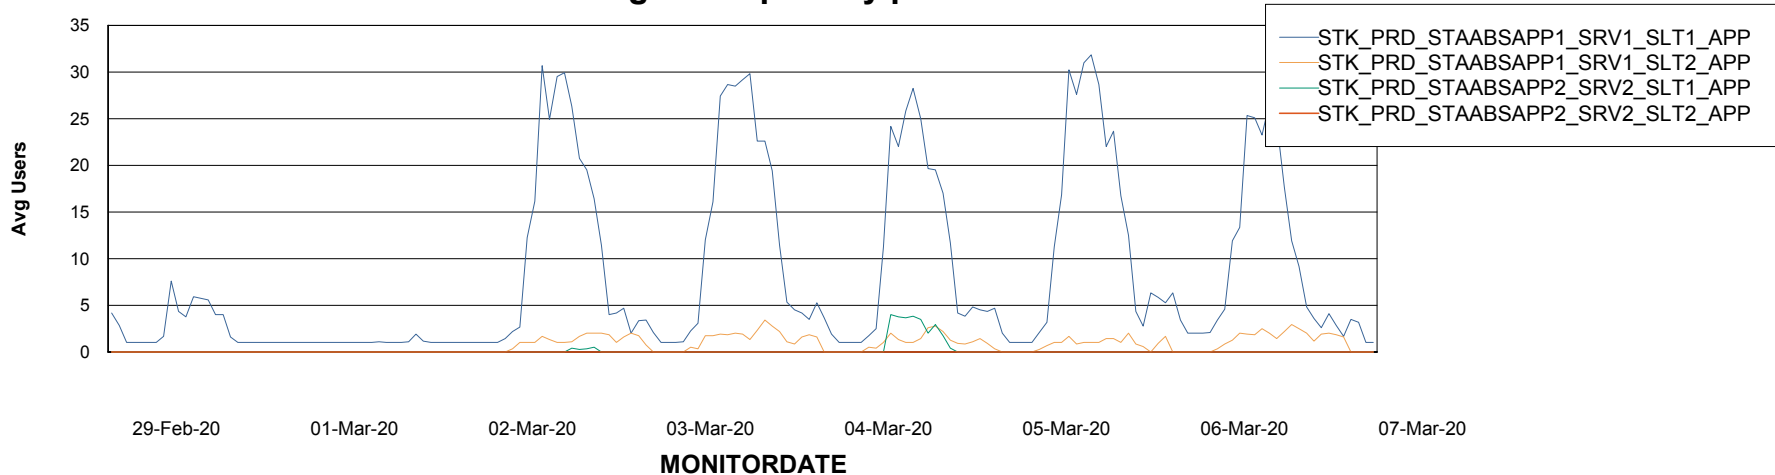

Weekly SLA Customer Report

Customer STK_Production
Database ID 82

ABSSolute Application Server Services

Avg memory used per ABS Server Service

Avg users per day per ABS server

Weekly SLA Customer Report

Customer STK_Production
Database ID 82