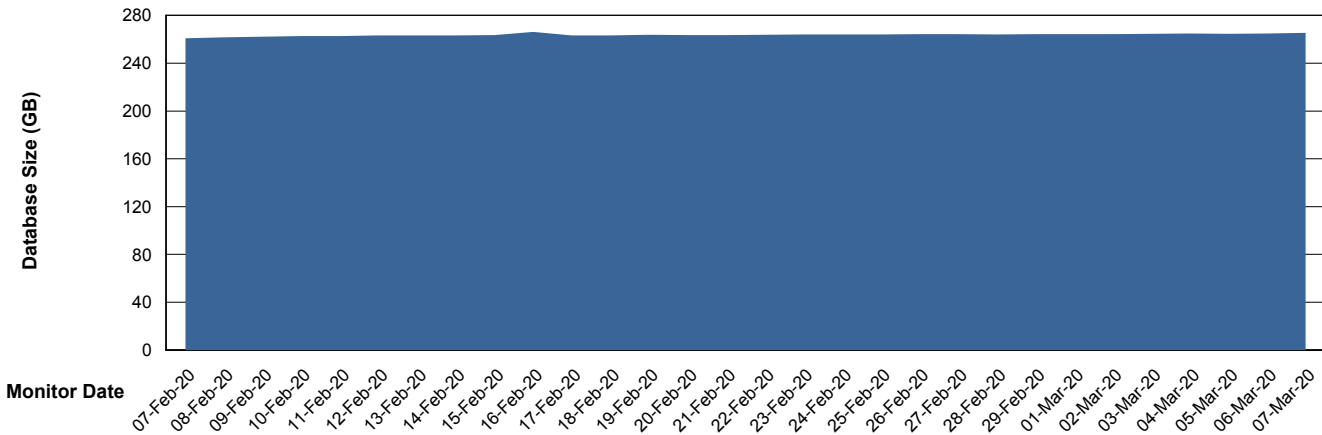

DATABASE SIZE STKDB_ABS1 Production Database

Database growth over last month

Database Tablespace STKDB_ABS1 Production Database

Date	Tablespace Name	Filesize (Gb)	Usedsize (Gb)	Percentage free
07-Mar-20	ABSDATA	177	110	38
	INDX	182	149	18
06-Mar-20	ABSDATA	177	110	38
	INDX	182	149	18
05-Mar-20	ABSDATA	177	111	37
	INDX	182	149	18
04-Mar-20	ABSDATA	177	110	38
	INDX	182	149	18
03-Mar-20	ABSDATA	177	110	38
	INDX	182	149	18
02-Mar-20	ABSDATA	177	110	38
	INDX	182	149	18
01-Mar-20	ABSDATA	177	110	38
	INDX	182	149	18