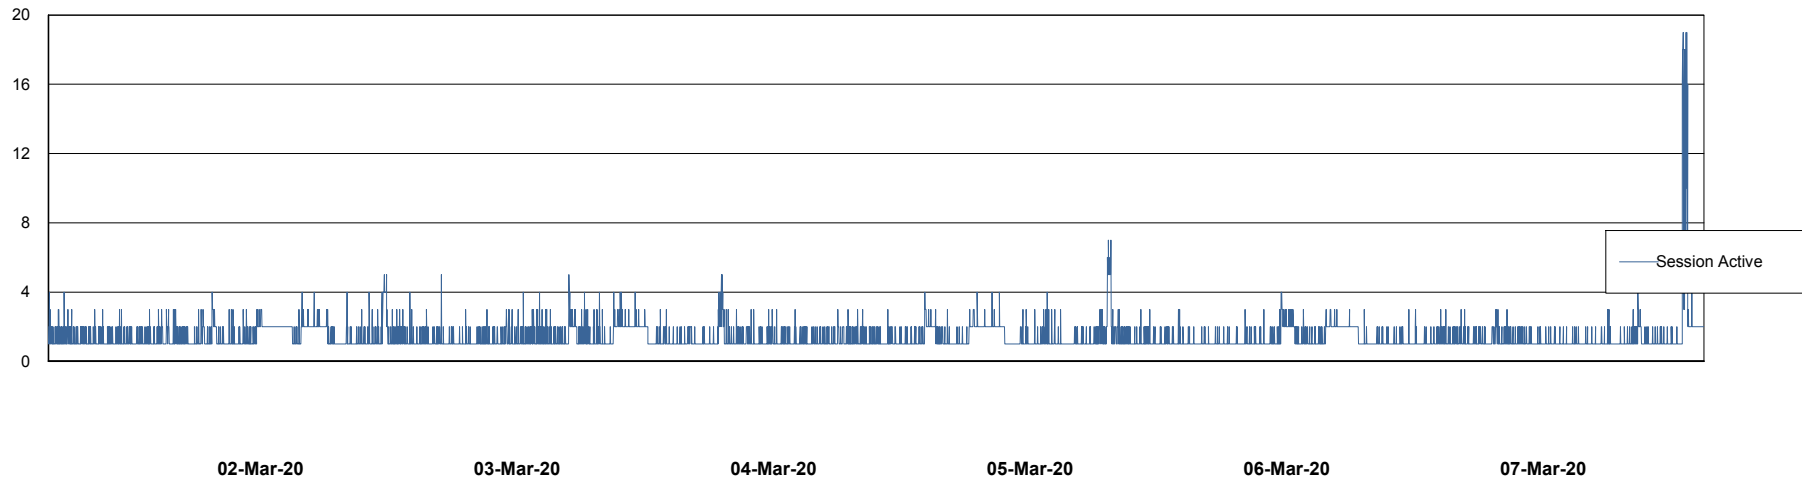

Weekly SLA Customer Report

Customer STK_Production
Database ID 82

Harddisk Usage STK_STAABSDB2 Standby DB Server

	Free disk space on c: (%)	Total disk space on c: (Gb)	Free disk space on d: (%)	Total disk space on d: (Gb)	Free disk space on e: (%)	Total disk space on e: (Gb)	Total disk space on f: (Gb)
07-Mar-20	70	99	40	350	26	1,000	0
06-Mar-20	70	99	41	350	26	1,000	0
05-Mar-20	70	99	41	350	26	1,000	0
04-Mar-20	70	99	41	350	26	1,000	0
03-Mar-20	70	99	41	350	26	1,000	0
02-Mar-20	70	99	41	350	26	1,000	0
01-Mar-20	70	99	41	350	26	1,000	0

Weekly SLA Customer Report

Customer STK_Production
Database ID 82

Database Performance STKDB_ABS1 Production Database

Weekly SLA Customer Report

Customer STK_Production
Database ID 82

Database Performance STKDB_ABS1SB Standby Database