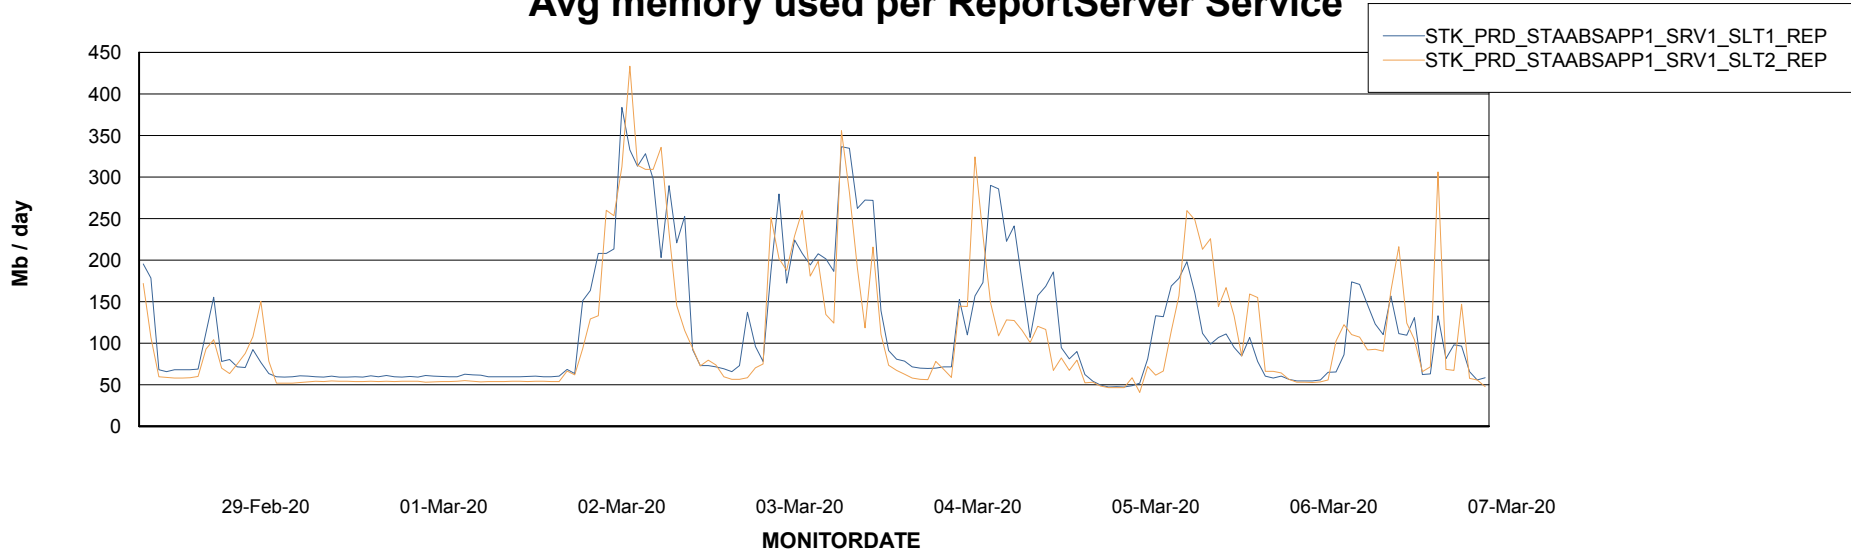

ABSSolute Application ReportServer Services

Avg memory used per ReportServer Service