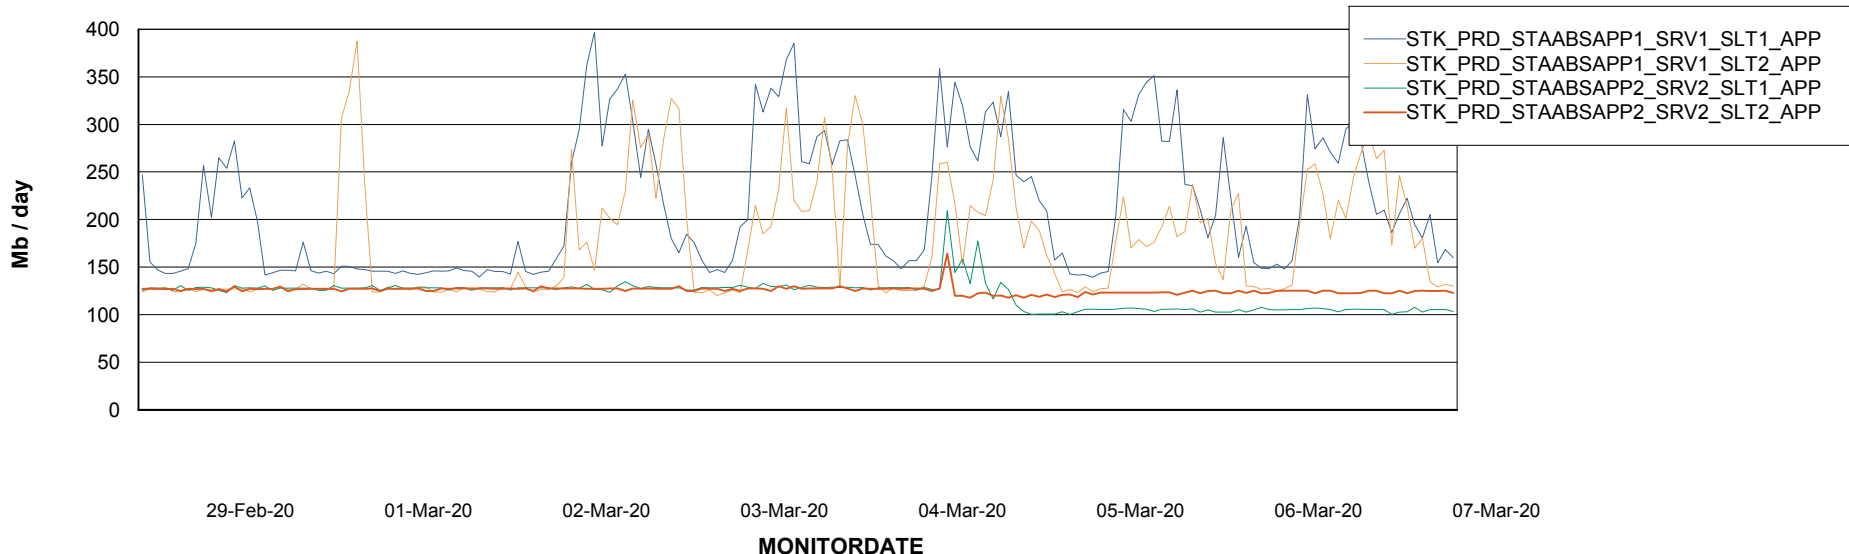

Weekly SLA Customer Report

Customer STK_Production
Database ID 82

Database Performance STKDB_ABS1 Production Database

Weekly SLA Customer Report

Customer STK_Production
Database ID 82

Database Performance STKDB_ABS1SB Standby Database

Weekly SLA Customer Report

Customer STK_Production
 Database ID 82

DATABASE SIZE STKDB_ABS1 Production Database

Database growth over last month

Database Tablespace STKDB_ABS1 Production Database

Date	Tablespace Name	Filesize (Gb)	Usedsize (Gb)	Percentage free
07-Mar-20	ABSDATA	177	110	38
	INDX	182	149	18
06-Mar-20	ABSDATA	177	110	38
	INDX	182	149	18
05-Mar-20	ABSDATA	177	111	37
	INDX	182	149	18
04-Mar-20	ABSDATA	177	110	38
	INDX	182	149	18
03-Mar-20	ABSDATA	177	110	38
	INDX	182	149	18
02-Mar-20	ABSDATA	177	110	38
	INDX	182	149	18
01-Mar-20	ABSDATA	177	110	38
	INDX	182	149	18

Weekly SLA Customer Report

Customer STK_Production
Database ID 82

ABSSolute Application Server Services

Avg memory used per ABS Server Service

Avg users per day per ABS server

Weekly SLA Customer Report

Customer STK_Production
Database ID 82