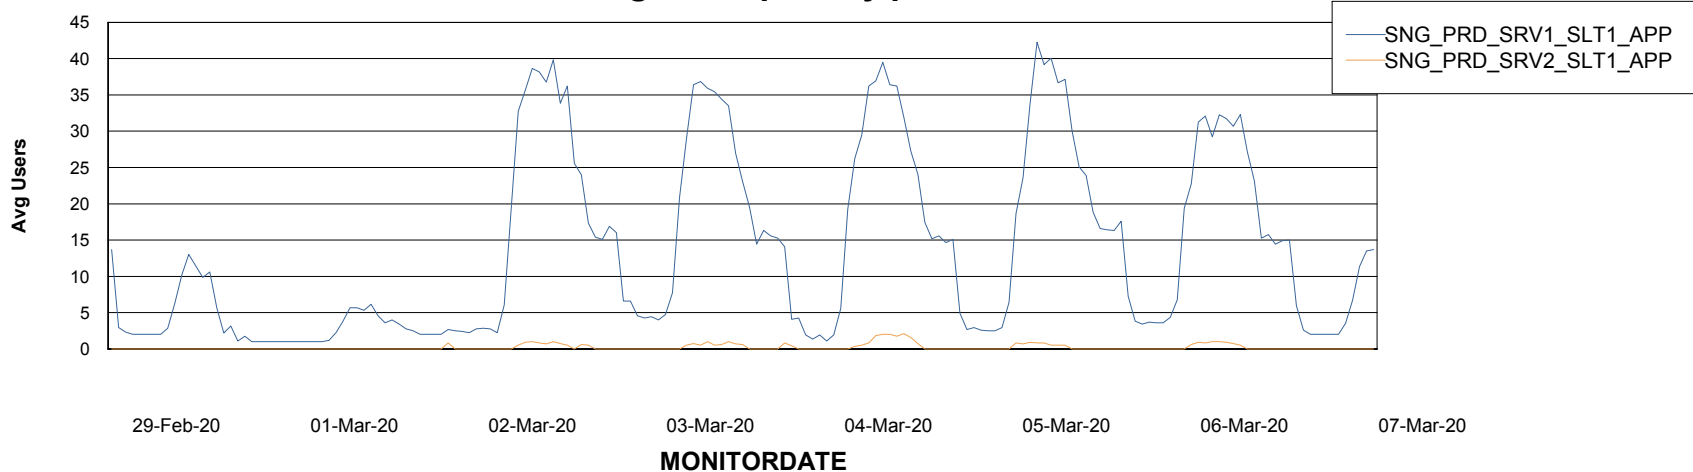

Avg users per day per ABS server