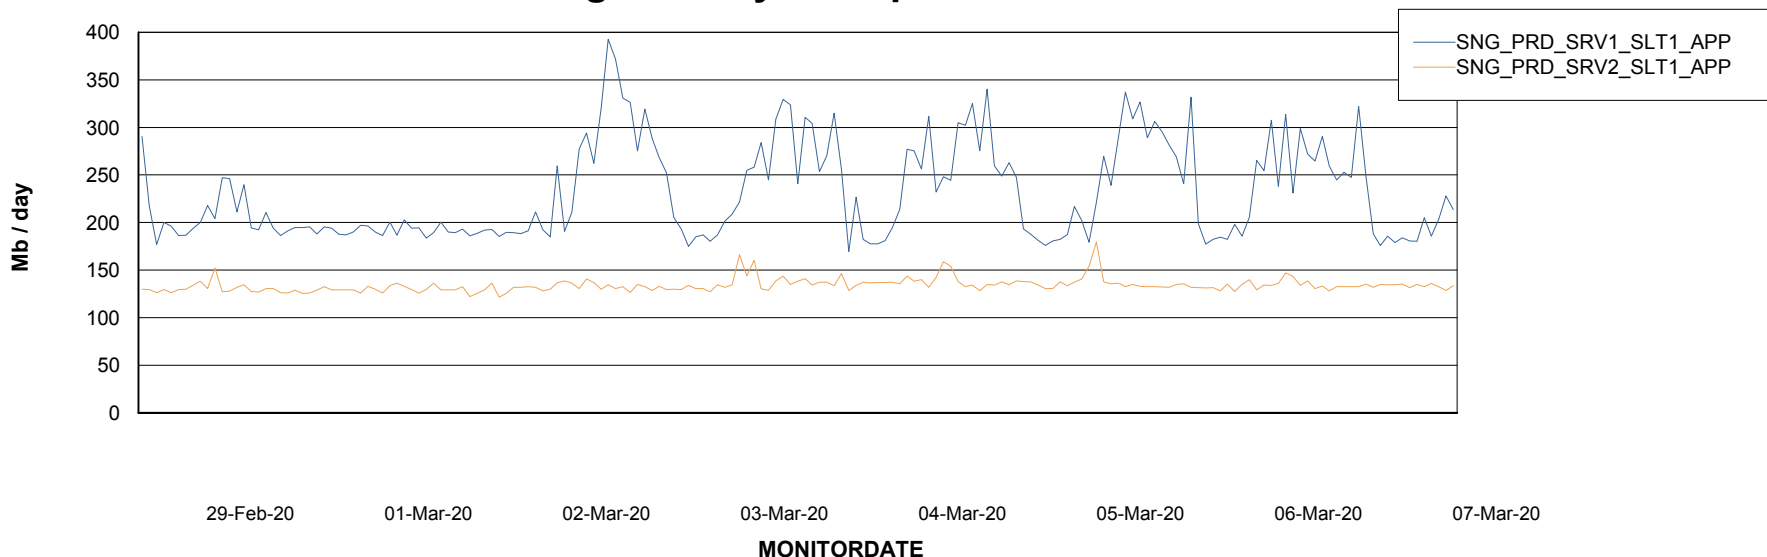

ABSSolute Application Server Services

Avg memory used per ABS Server Service