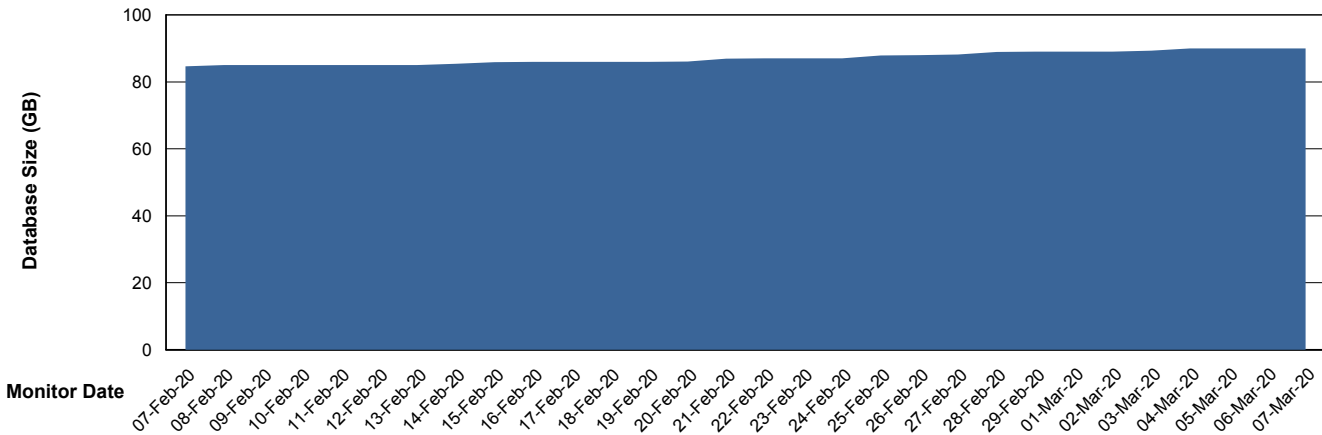

DATABASE SIZE SNGDB_Production

Database growth over last month

Database Tablespace SNGDB_Production

Date	Tablespace Name	Filesize (Gb)	Usedsize (Gb)	Percentage free
07-Mar-20	ABSDATA	40	22	45
	INDX	80	53	34
06-Mar-20	ABSDATA	40	22	45
	INDX	80	53	34
05-Mar-20	ABSDATA	40	22	45
	INDX	80	53	34
04-Mar-20	ABSDATA	40	22	45
	INDX	80	53	34
03-Mar-20	ABSDATA	80	22	73
	INDX	80	53	34
02-Mar-20	ABSDATA	80	22	73
	INDX	80	53	34
01-Mar-20	ABSDATA	80	22	73
	INDX	80	53	34