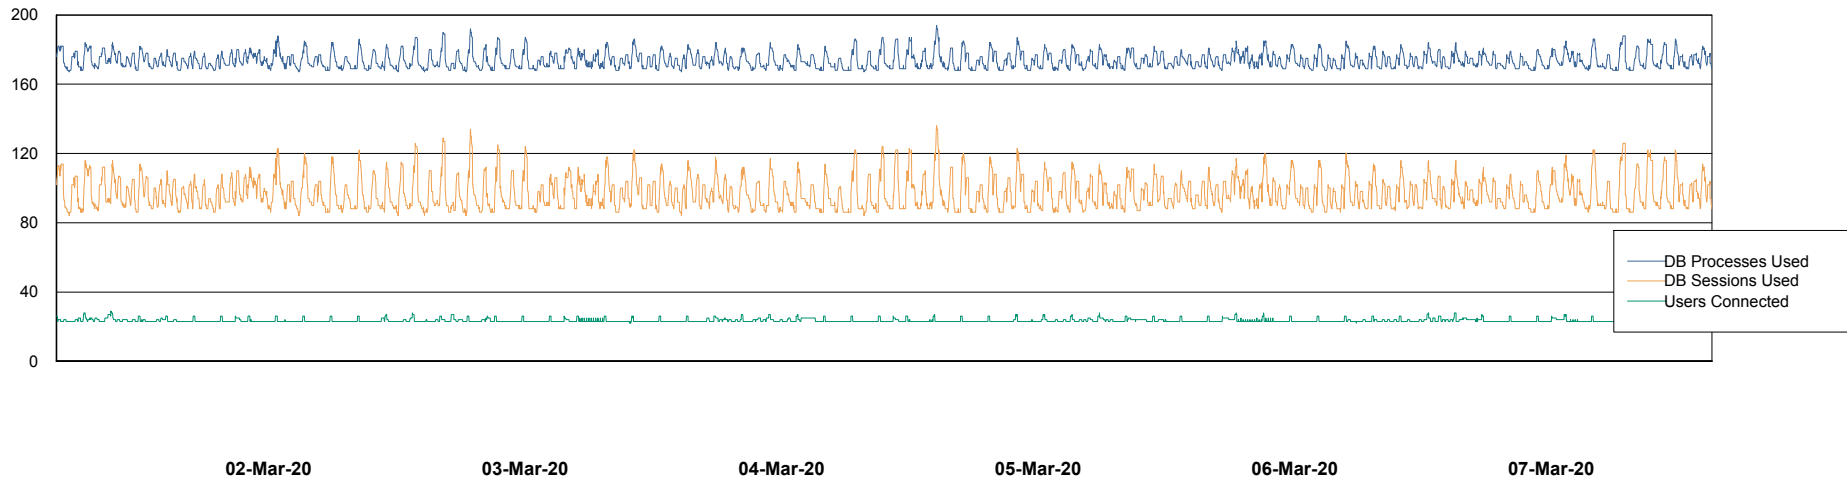

Database Performance SNGDB_Production

DB Processes Max 800
DB Sessions Max 1,224