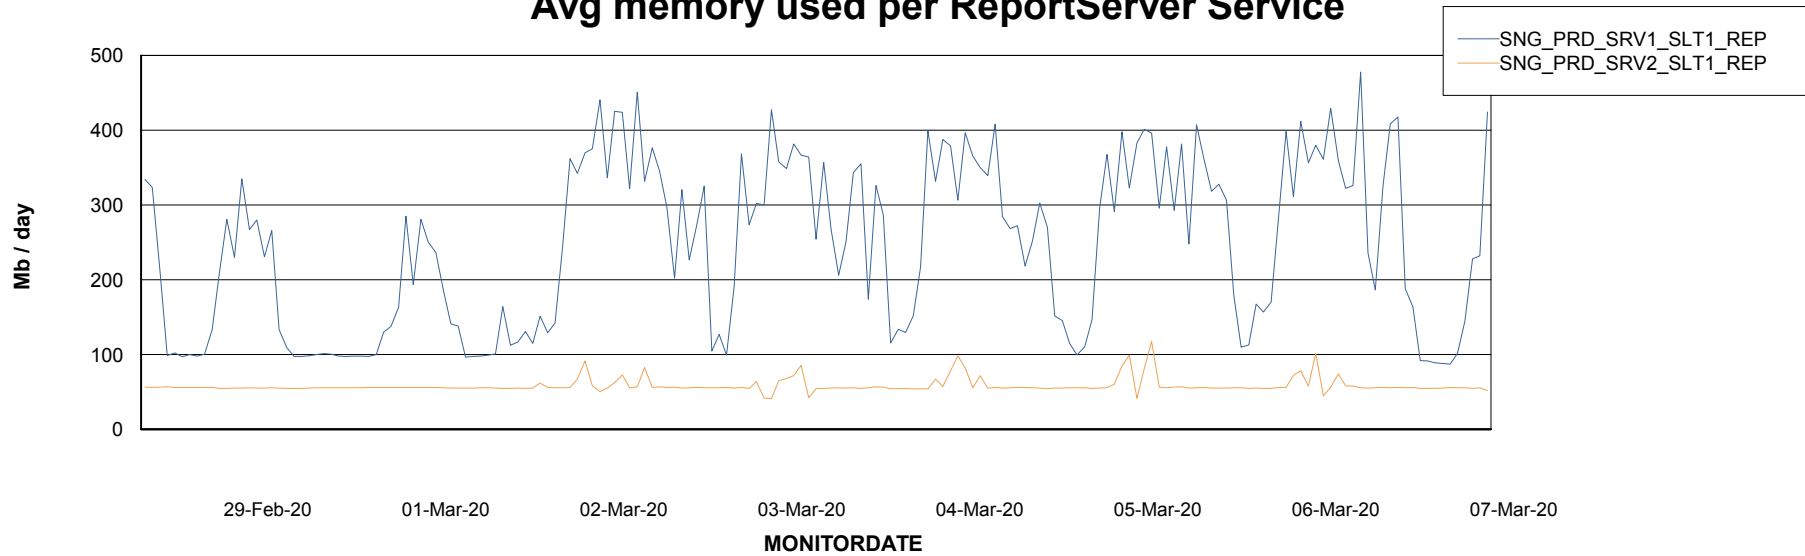

ABSSolute Application ReportServer Services

Avg memory used per ReportServer Service