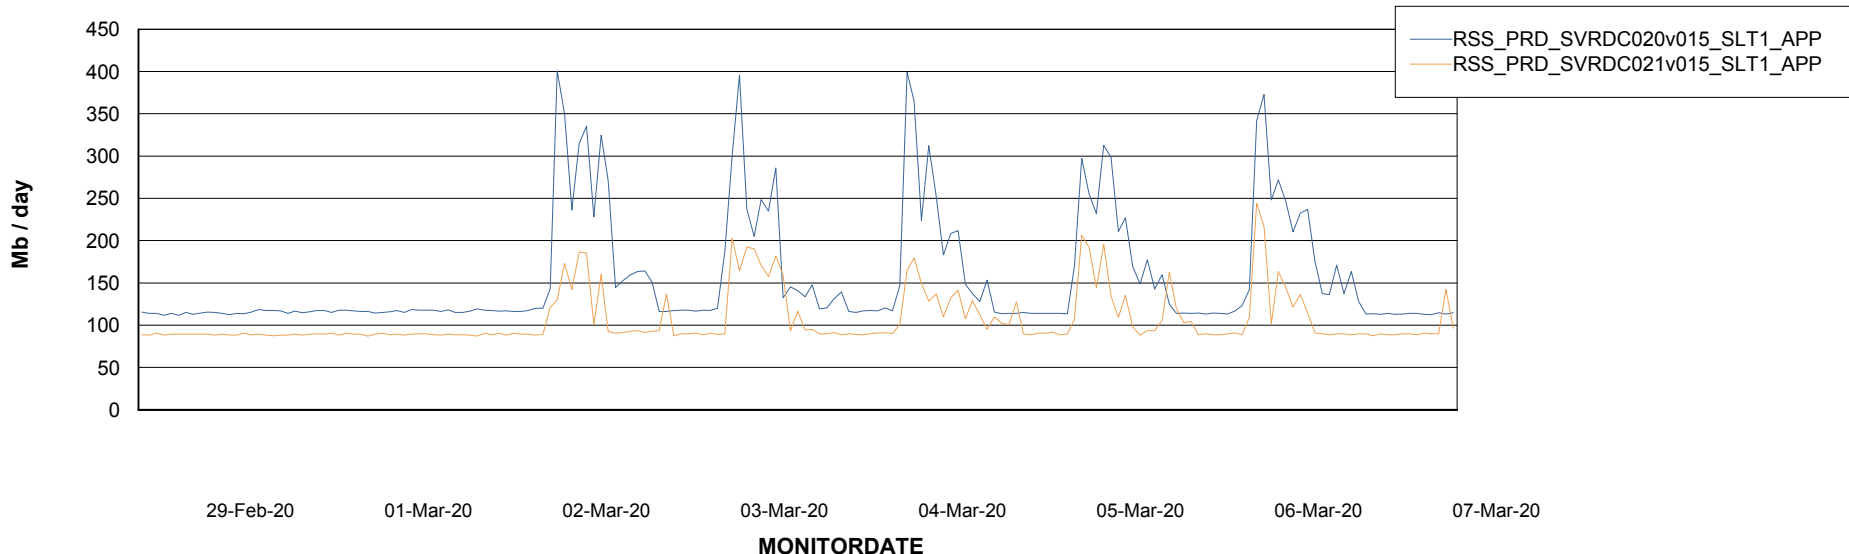

Weekly SLA Customer Report

Customer RSS Production
Database ID 52

Database Performance RSSDB_Production

Weekly SLA Customer Report

Customer RSS Production
Database ID 52

Database Performance RSSDB_Standby

Weekly SLA Customer Report

Customer RSS Production
 Database ID 52

DATABASE SIZE RSSDB_Production

Database growth over last month

Database Tablespace RSSDB_Production

Date	Tablespace Name	Filesize (Gb)	Usedsize (Gb)	Percentage free
07-Mar-20	ABSDATA	35,000	30,350	13
	INDX	47,000	42,146	10
06-Mar-20	ABSDATA	35,000	30,350	13
	INDX	47,000	42,146	10
05-Mar-20	ABSDATA	35,000	30,342	13
	INDX	47,000	42,138	10
04-Mar-20	ABSDATA	35,000	30,262	14
	INDX	47,000	42,064	11
03-Mar-20	ABSDATA	35,000	30,190	14
	INDX	47,000	41,981	11
02-Mar-20	ABSDATA	35,000	30,190	14
	INDX	47,000	41,892	11
01-Mar-20	ABSDATA	35,000	30,118	14
	INDX	47,000	41,803	11

Weekly SLA Customer Report

Customer RSS Production
Database ID 52

ABSSolute Application Server Services

Avg memory used per ABS Server Service

Avg users per day per ABS server

Weekly SLA Customer Report

Customer RSS Production
Database ID 52