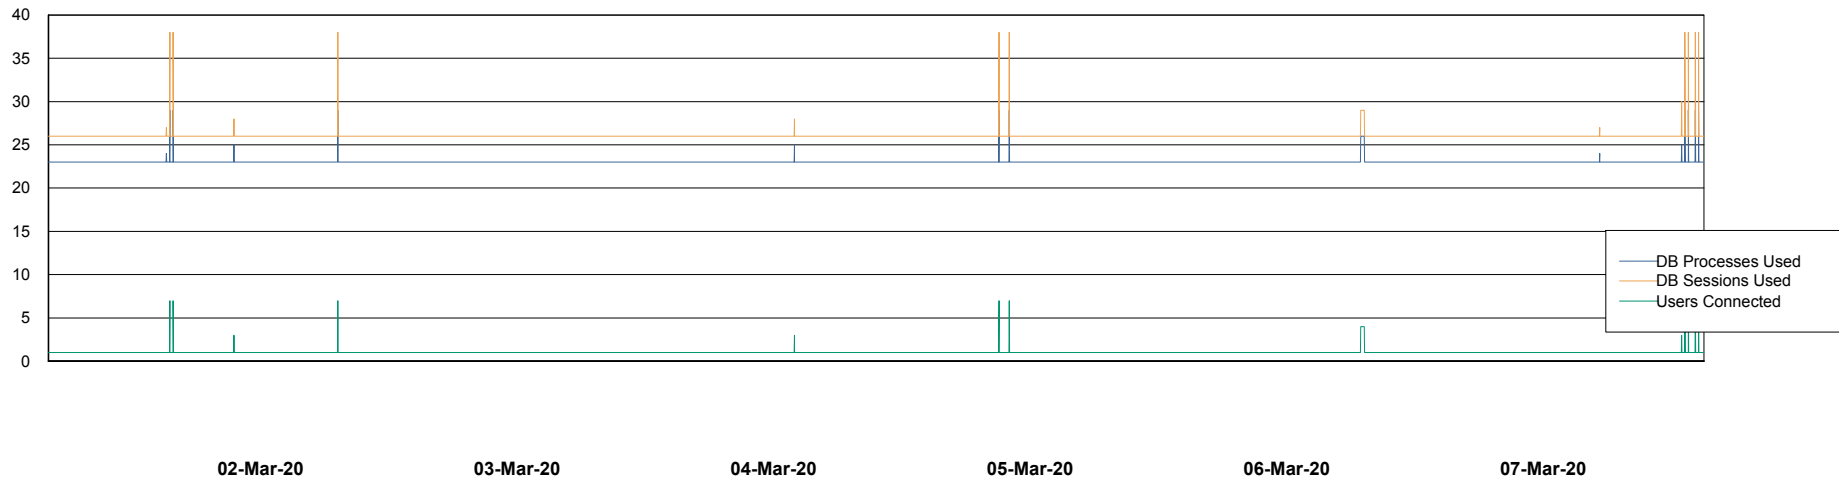

Weekly SLA Customer Report

Customer RSS Production
Database ID 52

Database Performance RSSDB_Production

Weekly SLA Customer Report

Customer RSS Production
Database ID 52

Database Performance RSSDB_Standby

Weekly SLA Customer Report