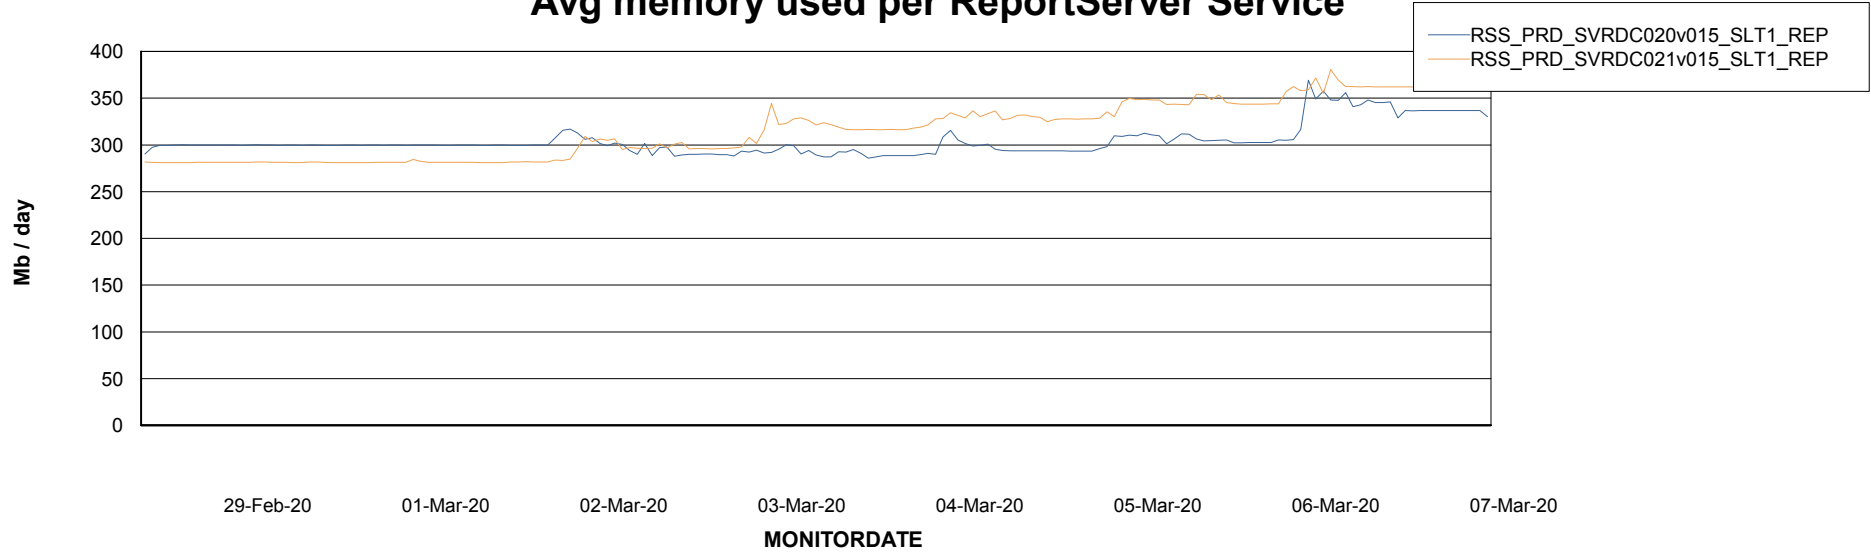

ABSSolute Application ReportServer Services

Avg memory used per ReportServer Service