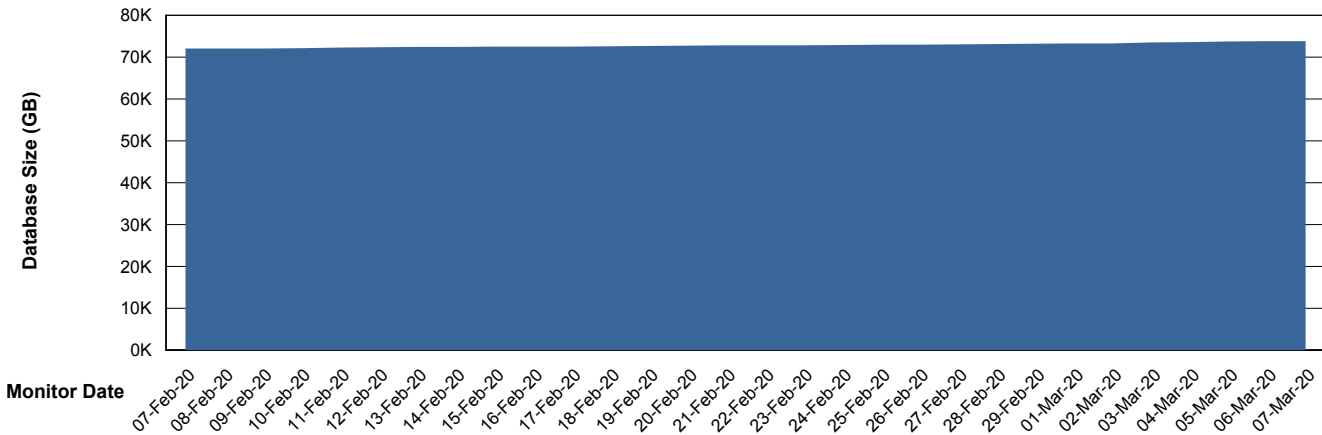

DATABASE SIZE RSSDB_Production

Database growth over last month

Database Tablespace RSSDB_Production

Date	Tablespace Name	Filesize (Gb)	Usedsize (Gb)	Percentage free
07-Mar-20	ABSDATA	35,000	30,350	13
	INDX	47,000	42,146	10
06-Mar-20	ABSDATA	35,000	30,350	13
	INDX	47,000	42,146	10
05-Mar-20	ABSDATA	35,000	30,342	13
	INDX	47,000	42,138	10
04-Mar-20	ABSDATA	35,000	30,262	14
	INDX	47,000	42,064	11
03-Mar-20	ABSDATA	35,000	30,190	14
	INDX	47,000	41,981	11
02-Mar-20	ABSDATA	35,000	30,190	14
	INDX	47,000	41,892	11
01-Mar-20	ABSDATA	35,000	30,118	14
	INDX	47,000	41,803	11