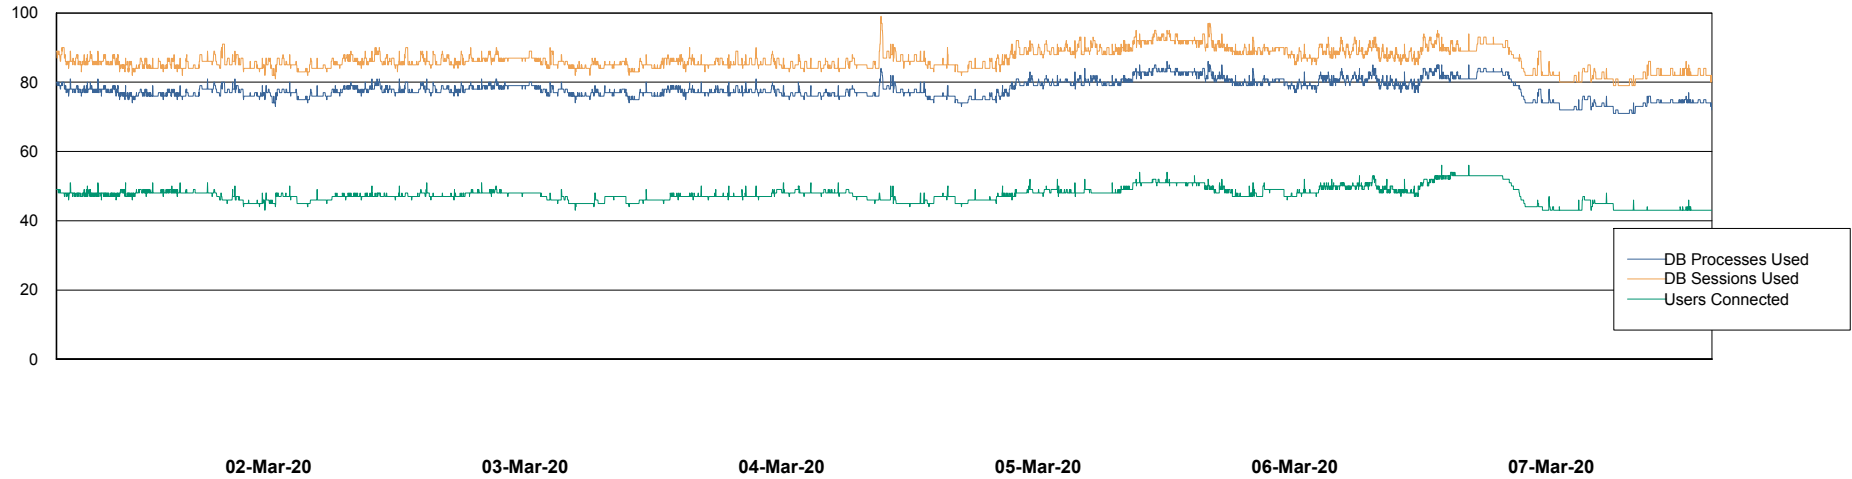

Weekly SLA Customer Report

Customer RSS Production
Database ID 52

Harddisk Usage RSS_PRD_SVRDC191v016

	Free disk space on c: (%)	Total disk space on c: (Gb)	Free disk space on d: (%)	Total disk space on d: (Gb)
07-Mar-20	17	60	42	200
06-Mar-20	17	60	42	200
05-Mar-20	17	60	42	200
04-Mar-20	17	60	42	200
03-Mar-20	17	60	42	200
02-Mar-20	18	60	42	200
01-Mar-20	17	60	42	200

Weekly SLA Customer Report

Customer RSS Production
Database ID 52

Database Performance RSSDB_Production

Weekly SLA Customer Report

Customer RSS Production
Database ID 52

Database Performance RSSDB_Standby

Weekly SLA Customer Report