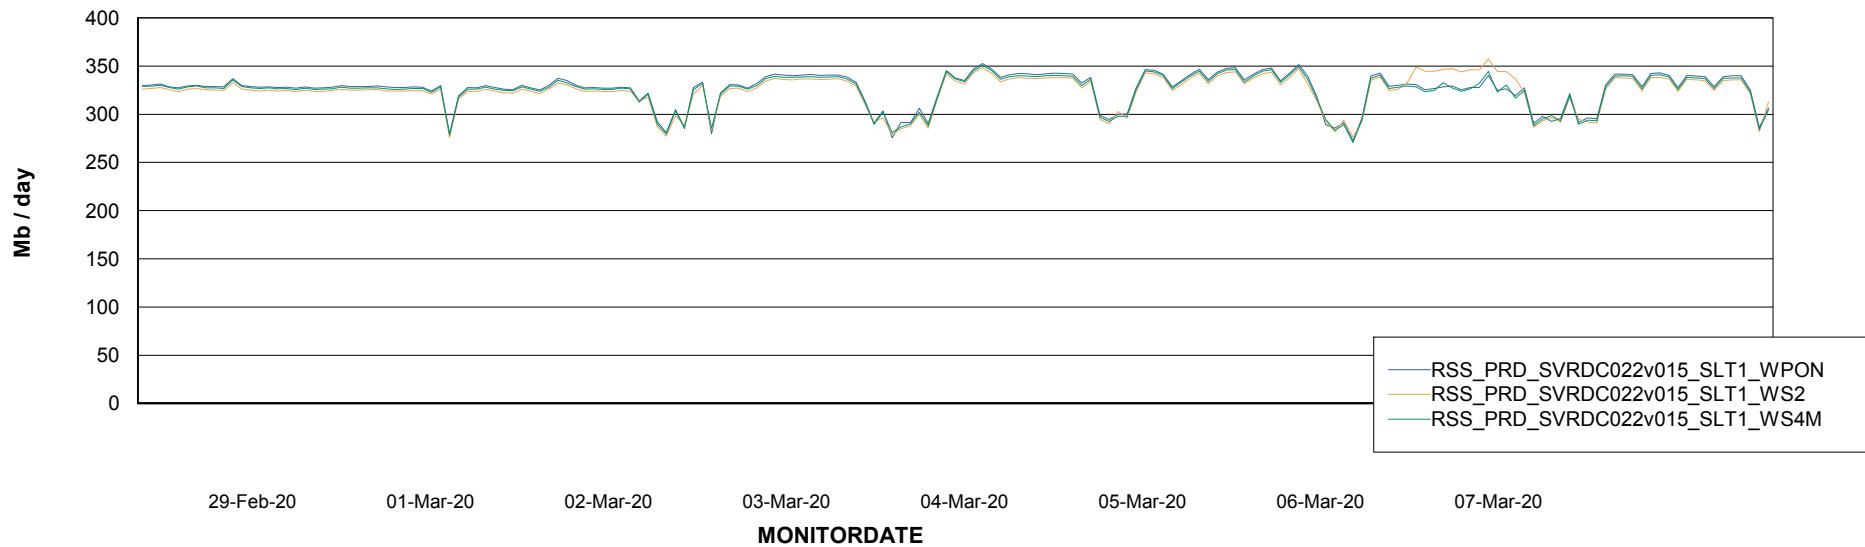

ABSSolute Application ReportServer Services

Avg memory used per ReportServer Service

Weekly SLA Customer Report

Customer RSS Production
Database ID 52

ABSSolute Web Component Services

Avg memory used per ABS Web component