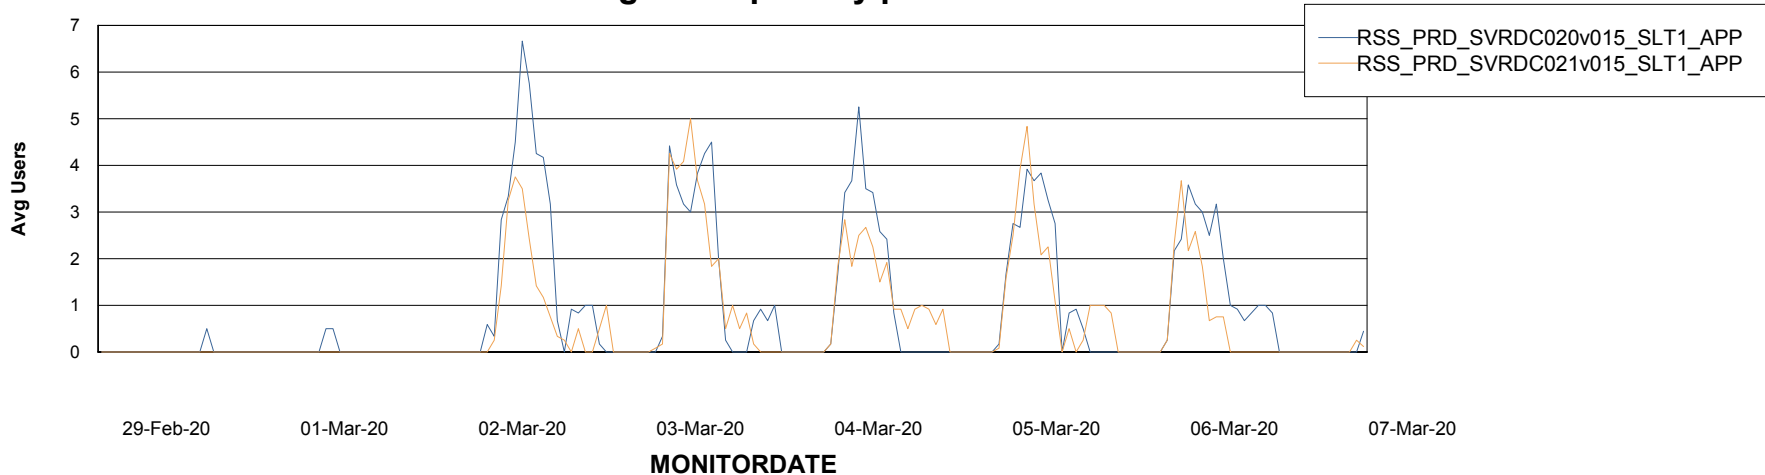

Weekly SLA Customer Report

Customer RSS Production
Database ID 52

ABSSolute Application Server Services

Avg memory used per ABS Server Service

Avg users per day per ABS server

Weekly SLA Customer Report

Customer RSS Production
Database ID 52