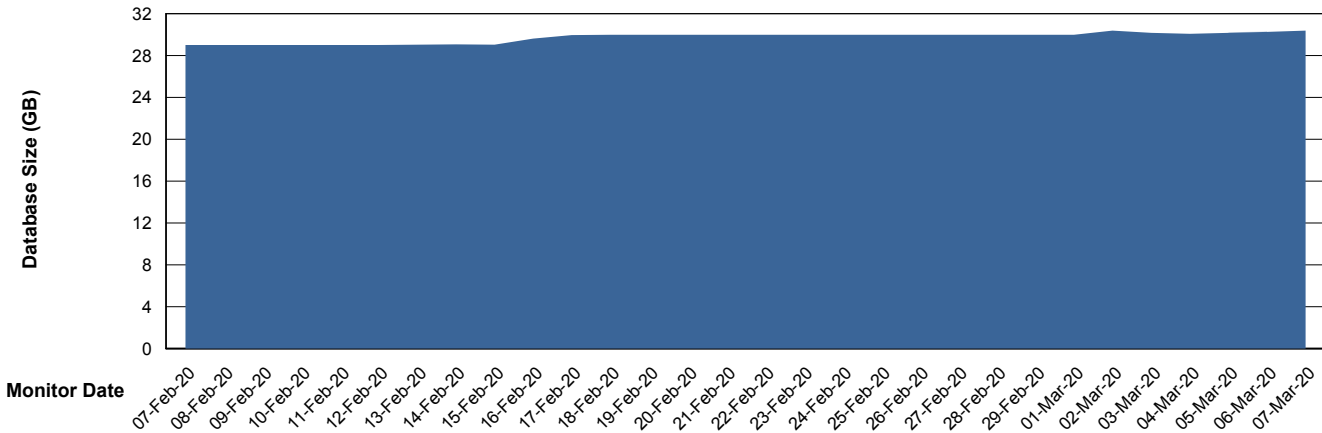

Weekly SLA Customer Report

Customer ELJ Production
Database ID 72

DATABASE SIZE ELJDB_PRD_BI

Database growth over last month

DATABASE SIZE ELJDB_Production

Database growth over last month

Weekly SLA Customer Report