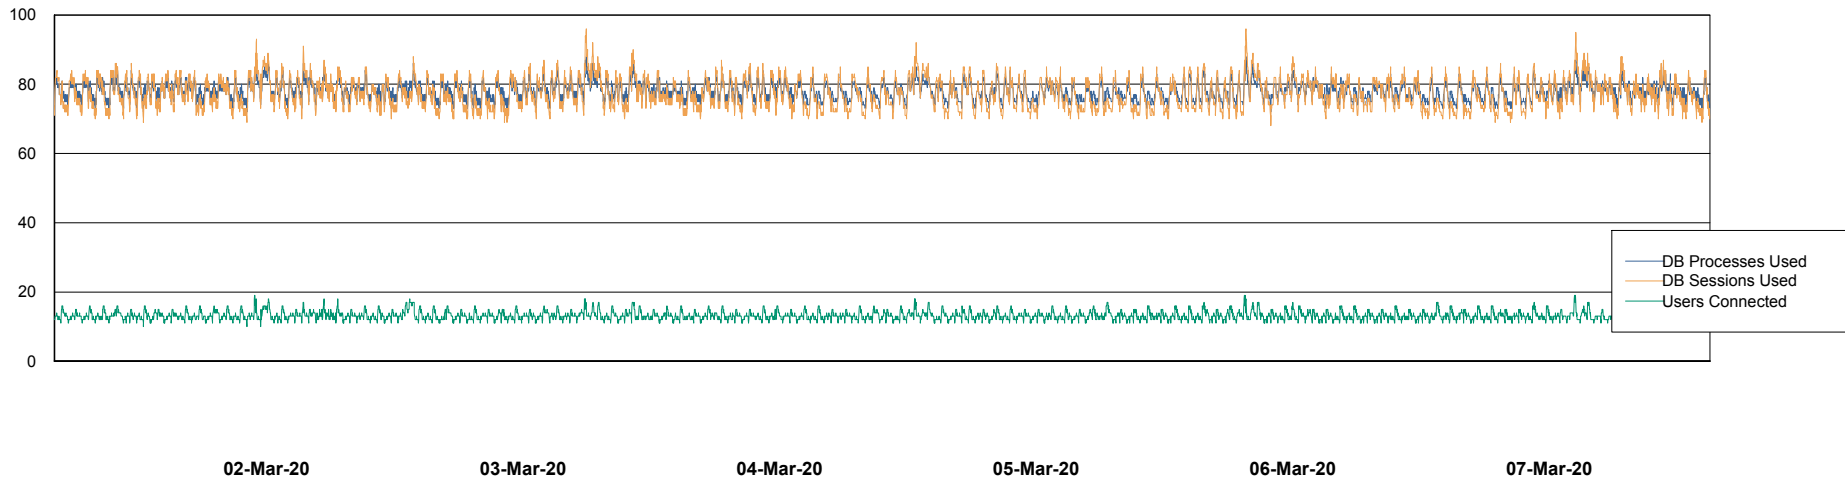

Database Performance ELJDB_PRD_BI

DB Processes Max 1,000
DB Sessions Max 1,524