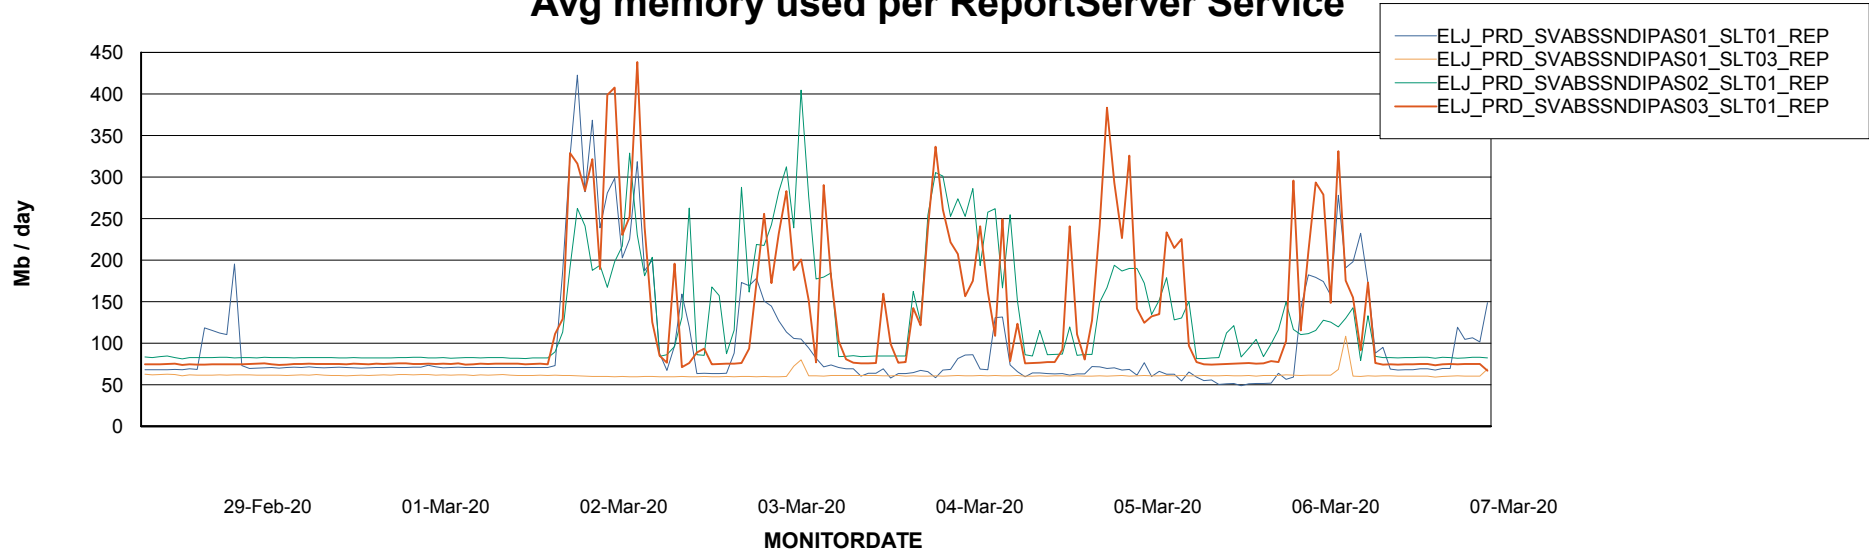

ABSSolute Application ReportServer Services

Avg memory used per ReportServer Service