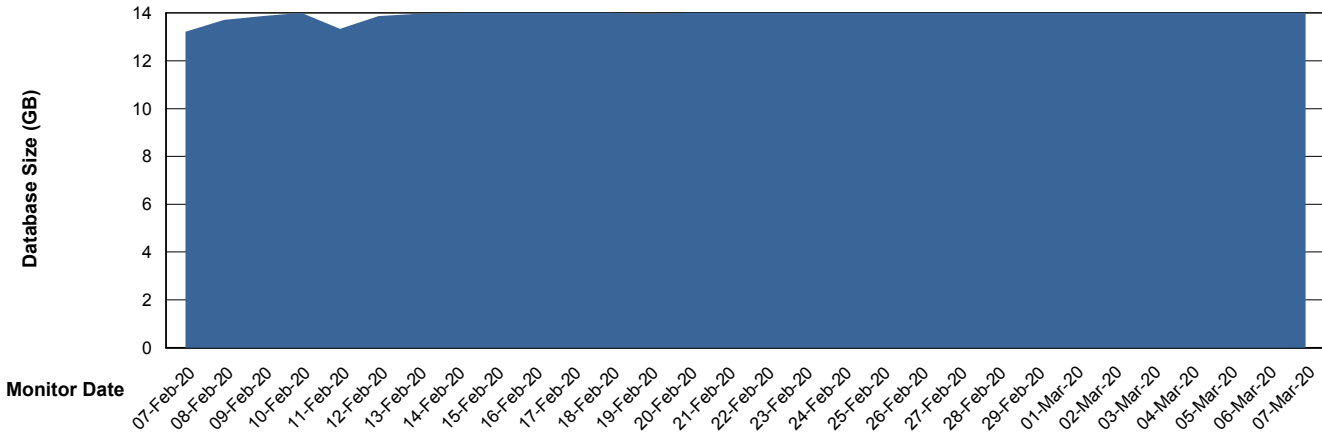

Database Performance ELJDB_Production

DB Processes Max 600
DB Sessions Max 924

Weekly SLA Customer Report

Customer ELJ Production
Database ID 72

Database Performance ELJDB_Standby

DB Processes Max 600
DB Sessions Max 924

Weekly SLA Customer Report

Customer ELJ Production
Database ID 72

DATABASE SIZE ELJDB_PRD_BI

Database growth over last month

DATABASE SIZE ELJDB_Production

Database growth over last month

Weekly SLA Customer Report