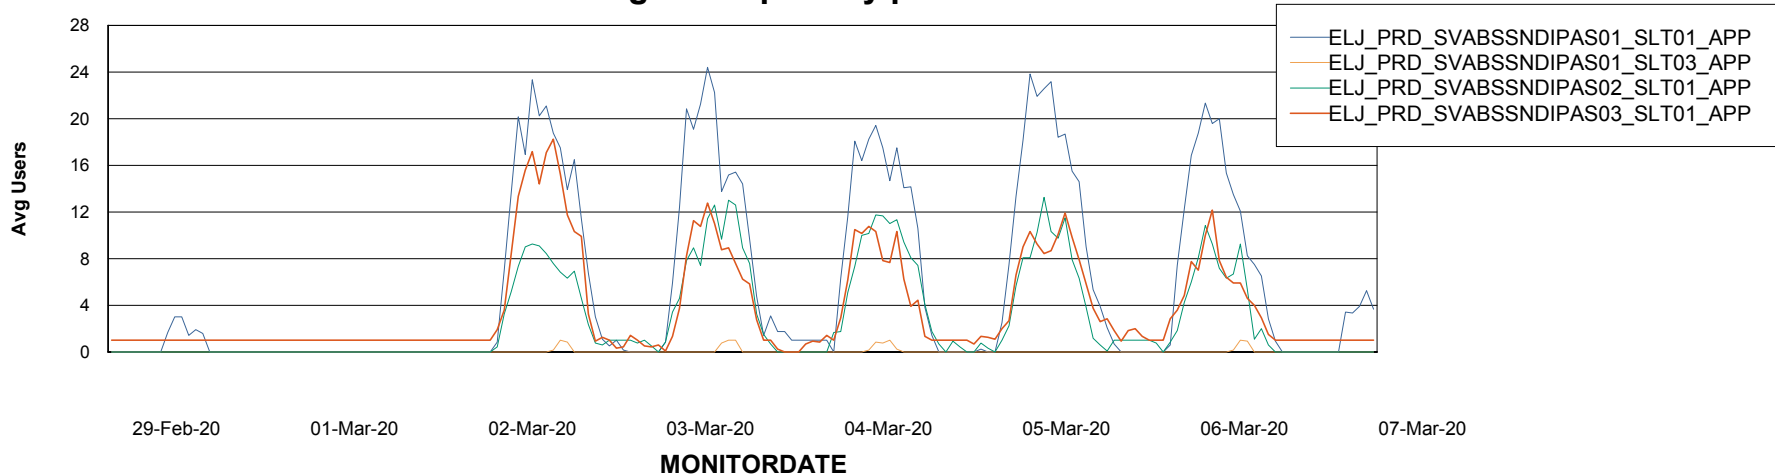

Weekly SLA Customer Report

Customer ELJ Production
Database ID 72

ABSSolute Application Server Services

Avg memory used per ABS Server Service

Avg users per day per ABS server

Weekly SLA Customer Report

Customer ELJ Production
Database ID 72