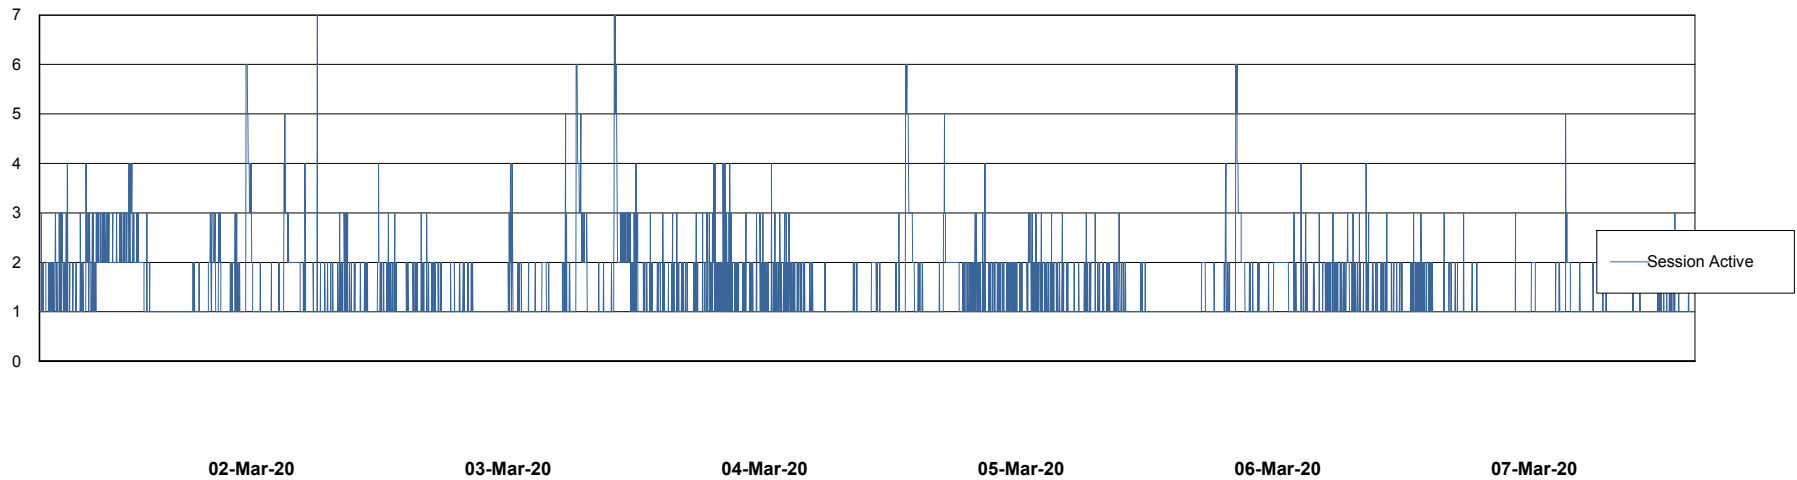

Database Performance ELJDB_Production

DB Processes Max 600
DB Sessions Max 924