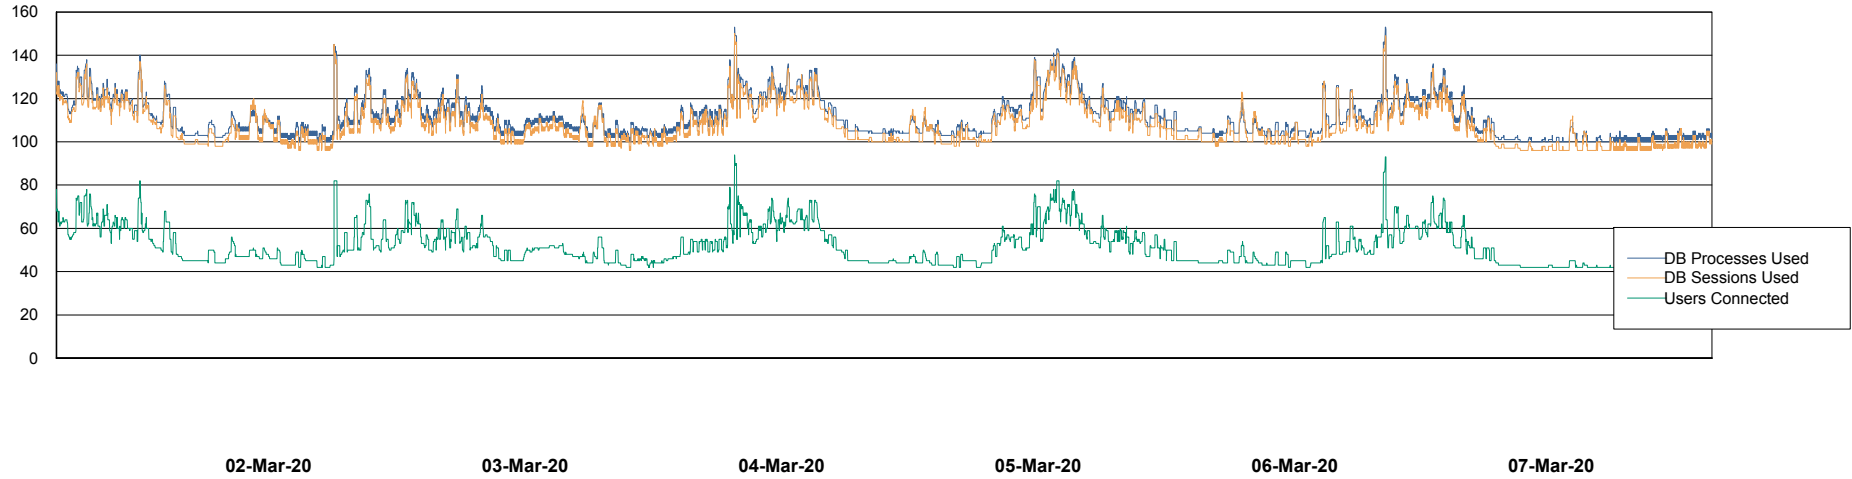

Database Performance ELJDB_Production

DB Processes Max 600
DB Sessions Max 924