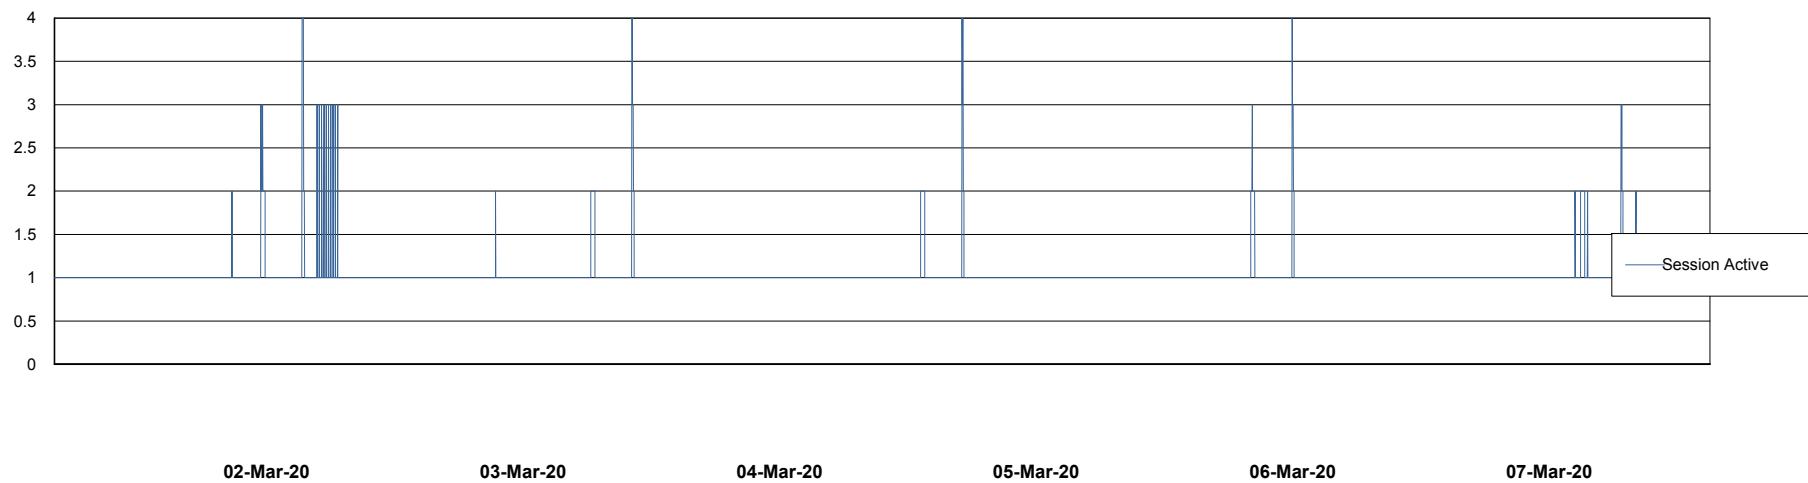

Weekly SLA Customer Report

Customer ELJ Production
Database ID 72

Harddisk Usage ELJ_PRD_SVABSSNDIPDB02

	Free disk space on / (%)	Total disk space on / (Gb)	Used disk space on / (Gb)	Free disk space on /home (%)	Free disk space on /u01 (%)	Total disk space on /u01 (Gb)	Used disk space on /u01 (Gb)
07-Mar-20	81	160	30	81	85	600	91
06-Mar-20	81	160	30	81	85	600	91
05-Mar-20	81	160	30	81	85	600	92
04-Mar-20	81	160	30	81	85	600	92
03-Mar-20	81	160	30	81	85	600	91
02-Mar-20	81	160	30	81	85	600	88
01-Mar-20	81	160	30	81	85	600	87

Weekly SLA Customer Report

Customer ELJ Production
Database ID 72

Database Performance ELJDB_PRD_BI

DB Processes Max 1,000
DB Sessions Max 1,524

Weekly SLA Customer Report

Customer ELJ Production
Database ID 72