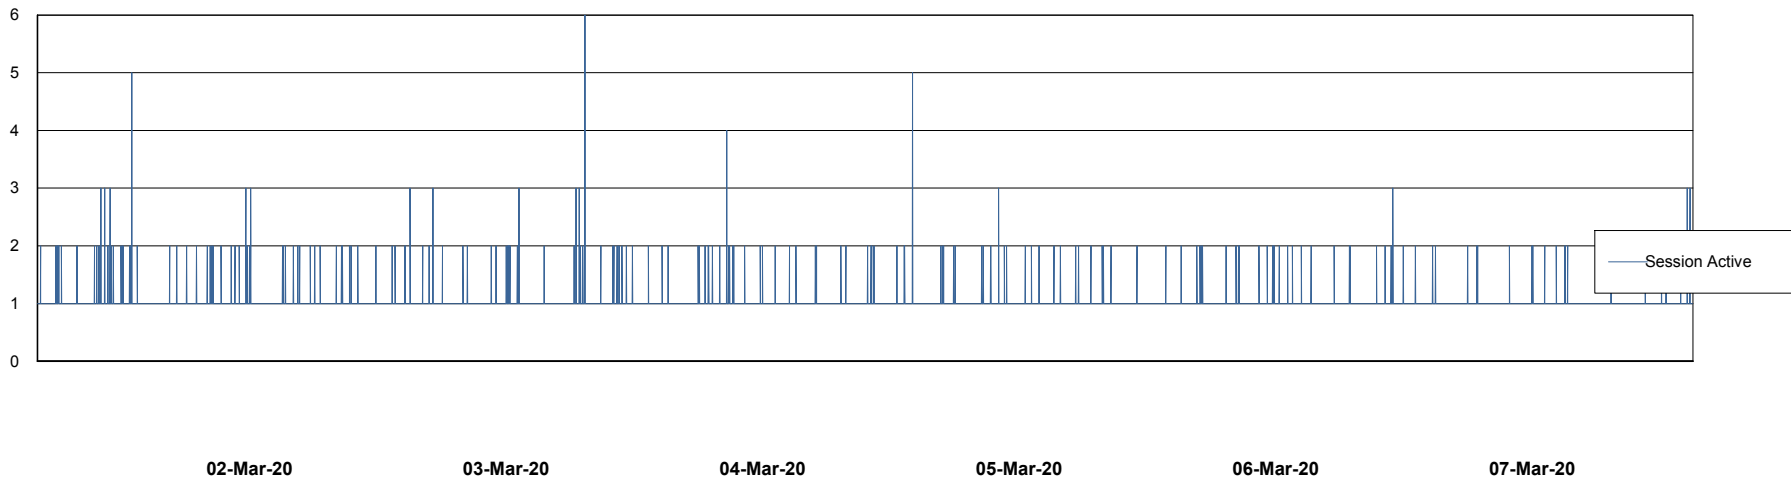

Database Performance ELJDB_Production

DB Processes Max 600
DB Sessions Max 924

Weekly SLA Customer Report

Customer ELJ Production
Database ID 72

Database Performance ELJDB_Standby

DB Processes Max 600
DB Sessions Max 924