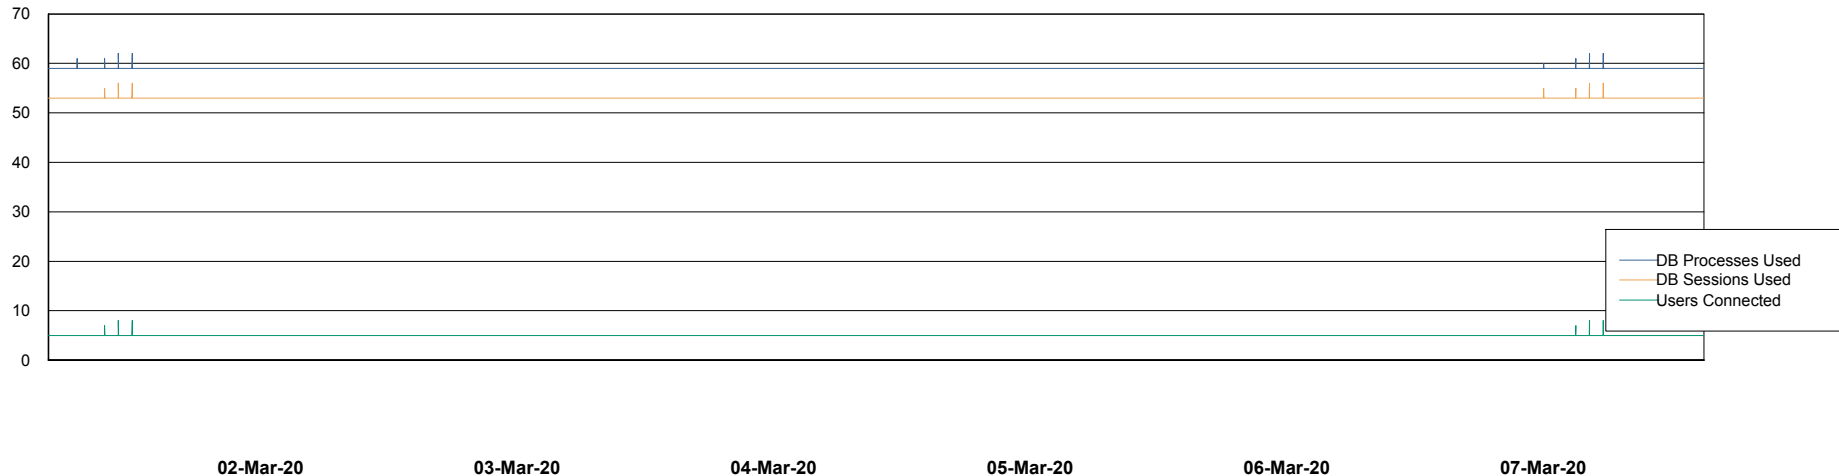

Database Performance ELJDB_Production

DB Processes Max 600
DB Sessions Max 924

Weekly SLA Customer Report

Customer ELJ Production
Database ID 72

Database Performance ELJDB_Standby

DB Processes Max 600
DB Sessions Max 924