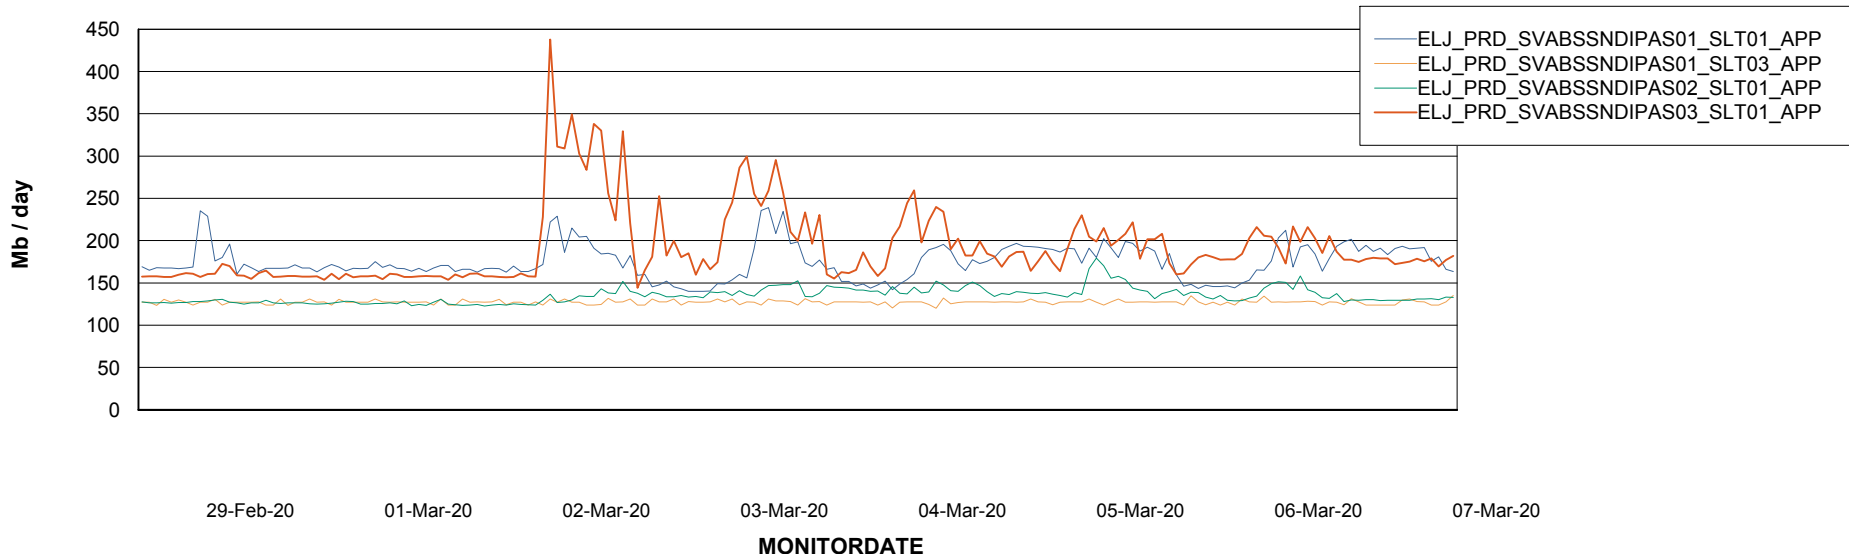

ABSSolute Application Server Services

Avg memory used per ABS Server Service