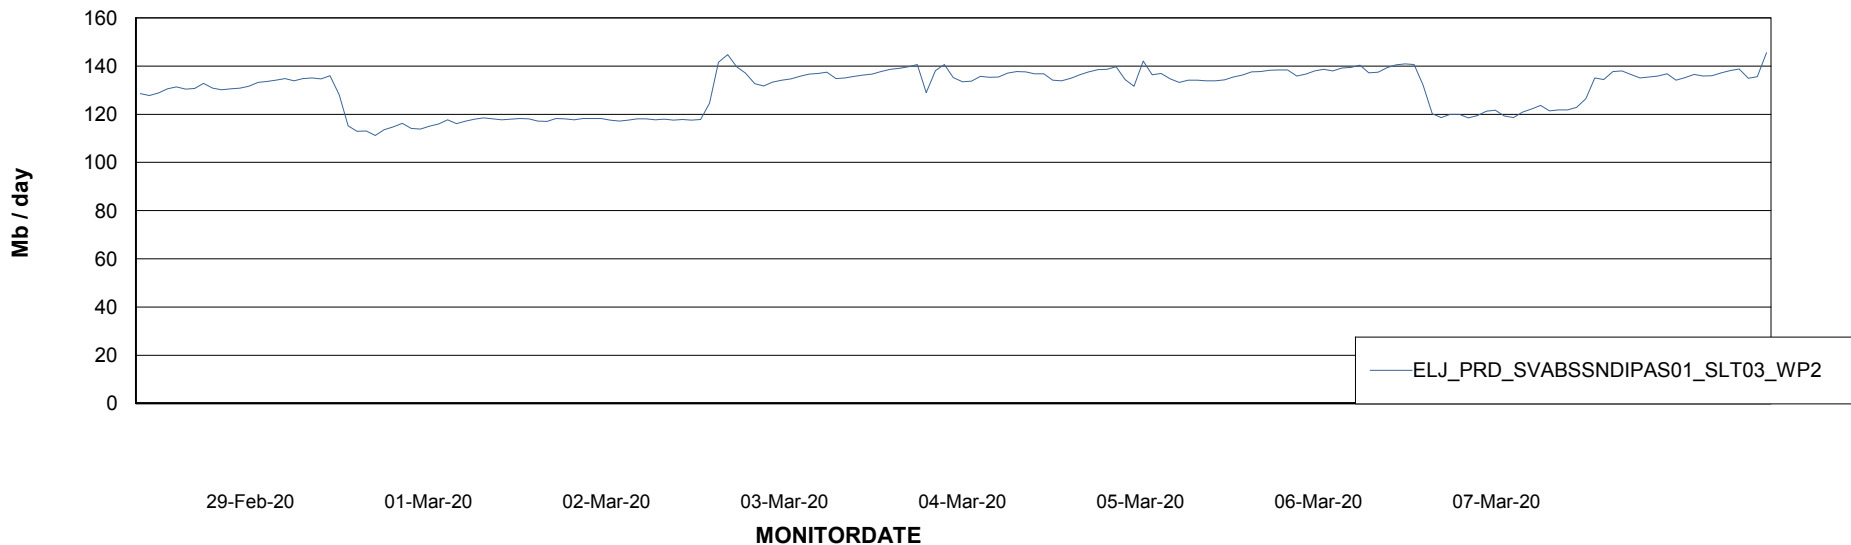

ABSSolute Application ReportServer Services

Avg memory used per ReportServer Service

Weekly SLA Customer Report

Customer ELJ Production
Database ID 72

ABSSolute Web Component Services

Avg memory used per ABS Web component