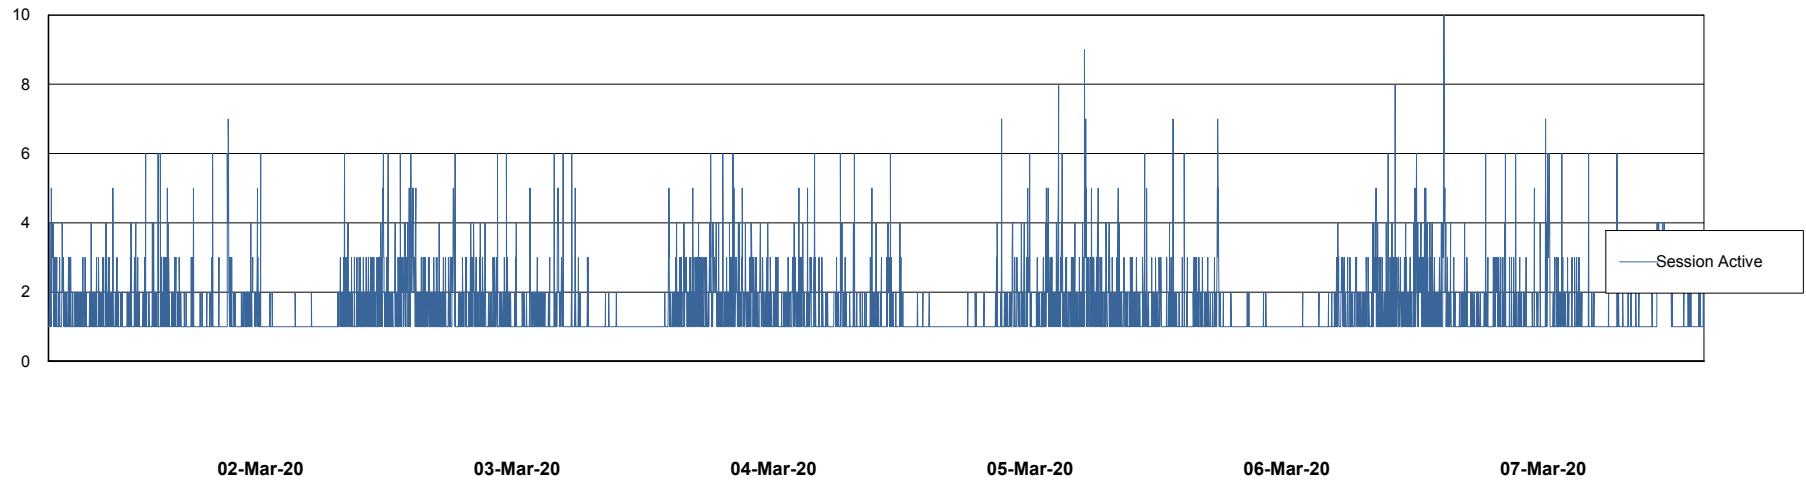

Weekly SLA Customer Report

Customer ECL Production
Database ID 77

Harddisk Usage ECL_PRD_ECL-ABS-WEB

	Free disk space on c: (%)	Total disk space on c: (Gb)
07-Mar-20	79	127
06-Mar-20	79	127
05-Mar-20	79	127
04-Mar-20	79	127
03-Mar-20	79	127
02-Mar-20	79	127
01-Mar-20	79	127

Weekly SLA Customer Report

Customer ECL Production
Database ID 77

Database Performance ECLDB_Production

DB Processes Max 300
DB Sessions Max 480

Weekly SLA Customer Report

Customer ECL Production
Database ID 77