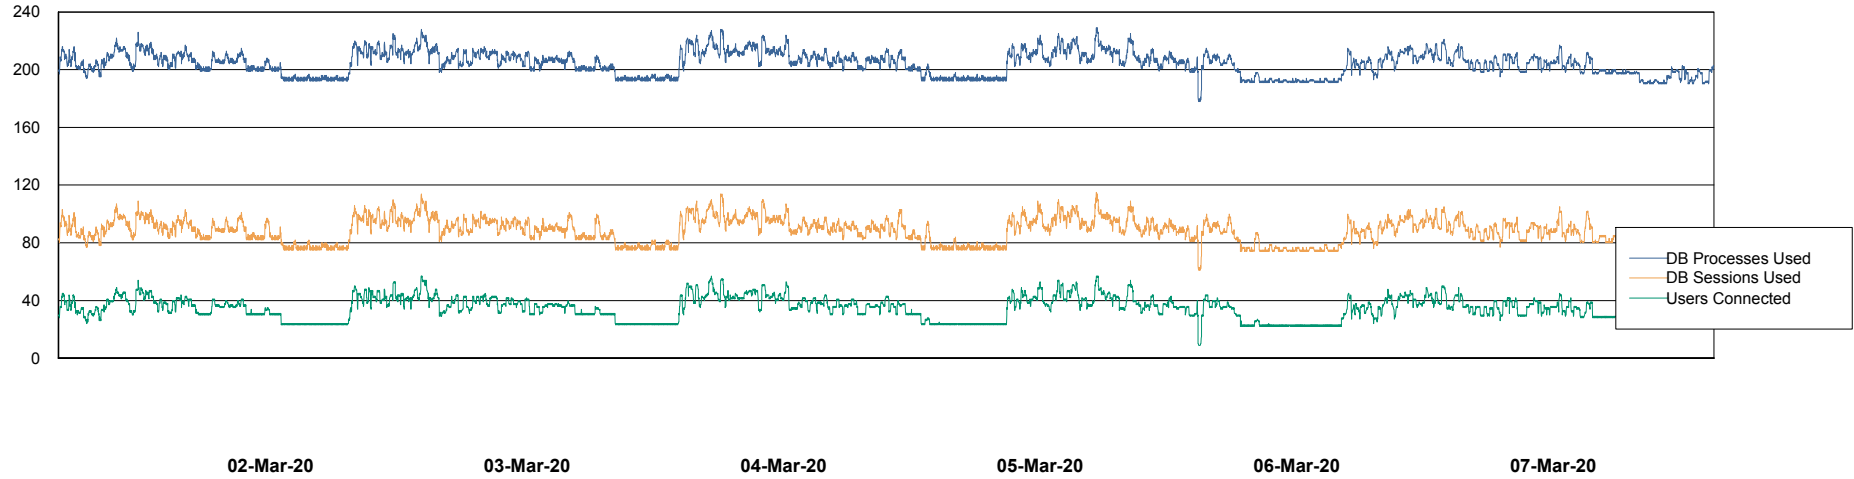

Weekly SLA Customer Report

Customer ECL Production
Database ID 77

Harddisk Usage ECL_PRD_ECL-ABS-WEB

	Free disk space on c: (%)	Total disk space on c: (Gb)
07-Mar-20	79	127
06-Mar-20	79	127
05-Mar-20	79	127
04-Mar-20	79	127
03-Mar-20	79	127
02-Mar-20	79	127
01-Mar-20	79	127

Weekly SLA Customer Report

Customer ECL Production
Database ID 77

Database Performance ECLDB_Production

DB Processes Max 300
DB Sessions Max 480

Weekly SLA Customer Report

Customer ECL Production
Database ID 77