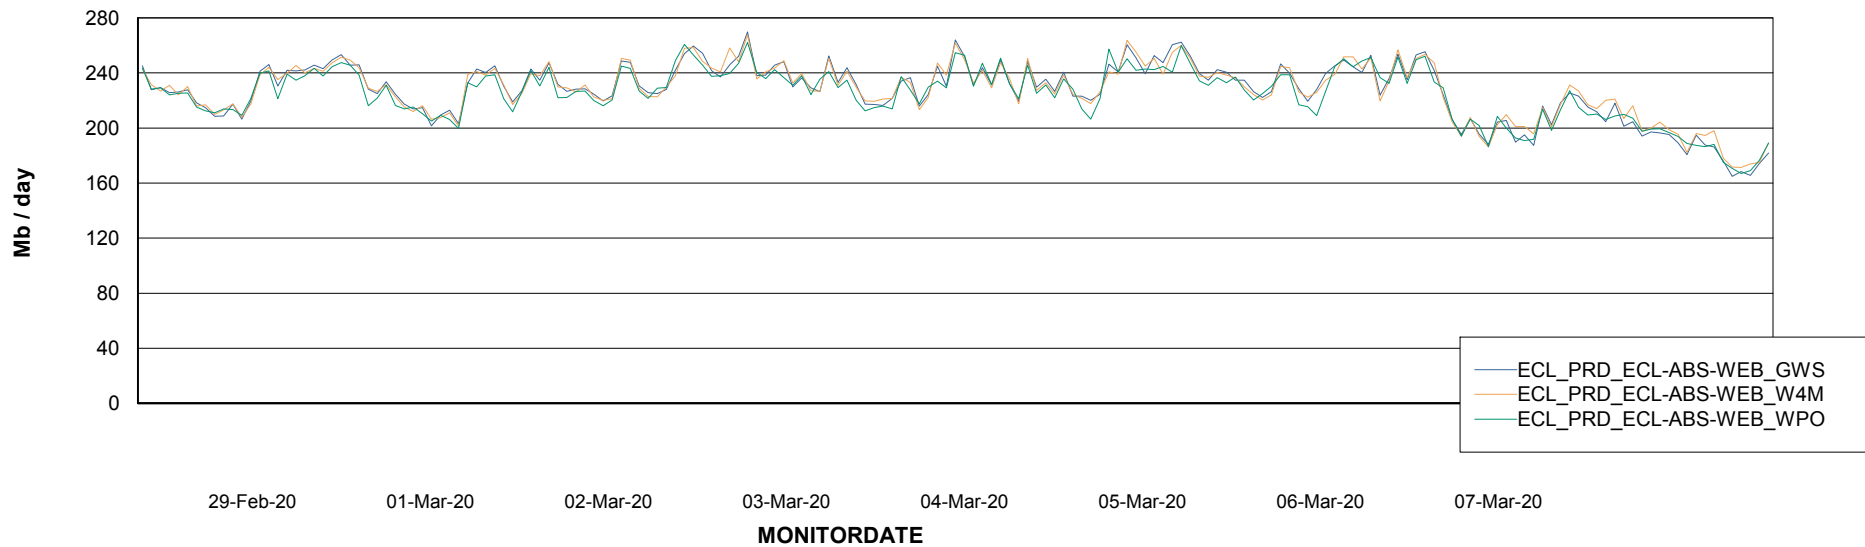

ABSolute Web Component Services

Avg memory used per ABS Web component