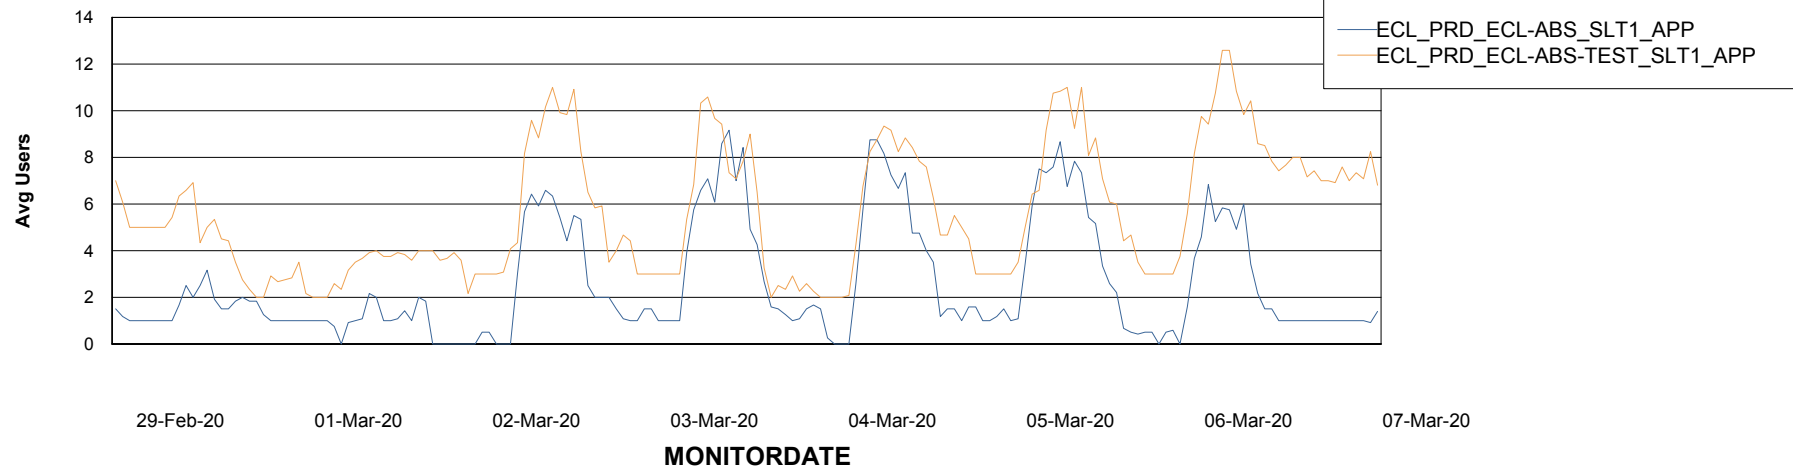

Avg users per day per ABS server