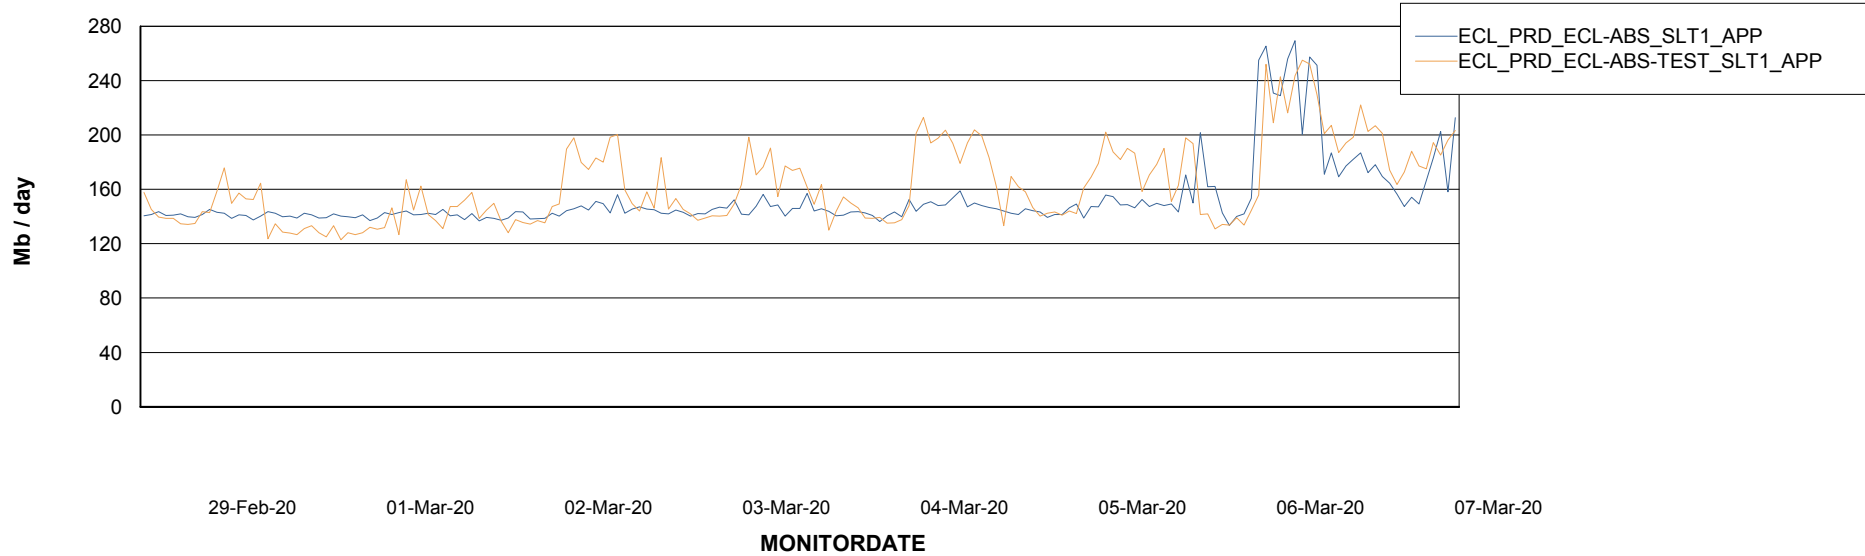

ABSSolute Application Server Services

Avg memory used per ABS Server Service