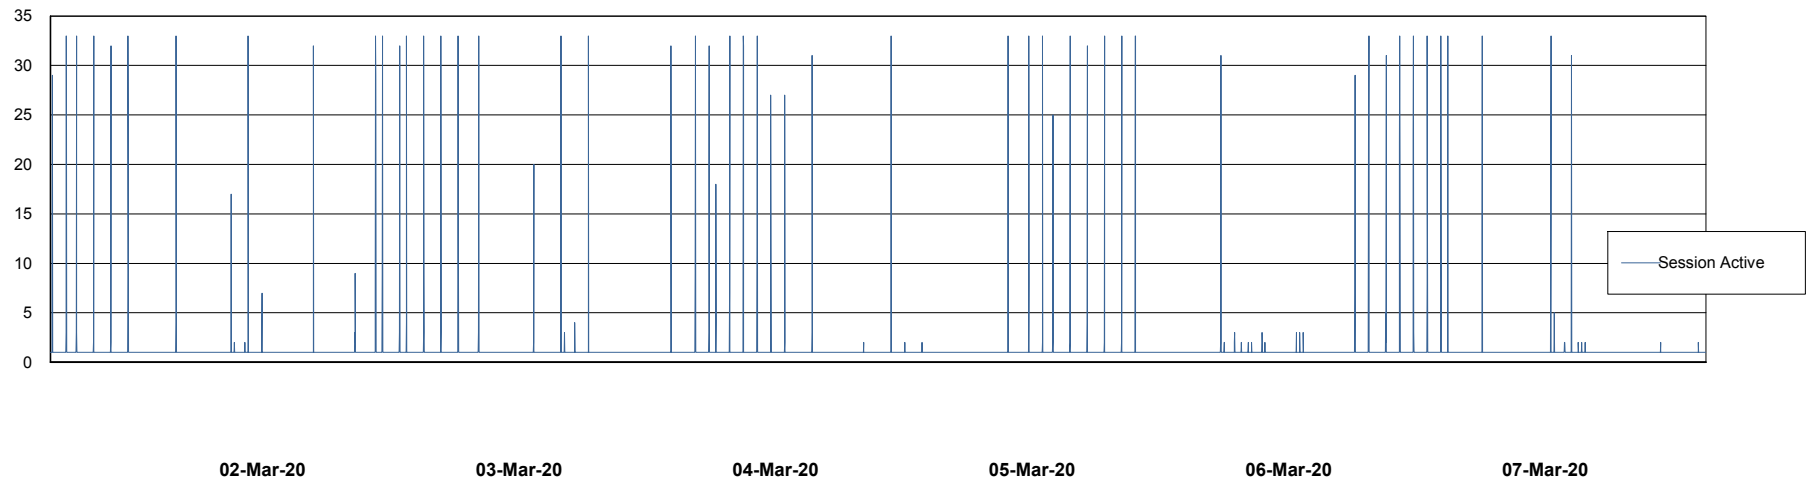

Weekly SLA Customer Report

Customer ECL Production
Database ID 77

Database Performance ECLDB_Production

DB Processes Max 300
DB Sessions Max 480

Weekly SLA Customer Report

Customer ECL Production
Database ID 77

Database Performance ECLDB_Standby

DB Processes Max 300
DB Sessions Max 480

Weekly SLA Customer Report

Customer ECL Production
 Database ID 77

DATABASE SIZE ECLDB_Production

Database growth over last month