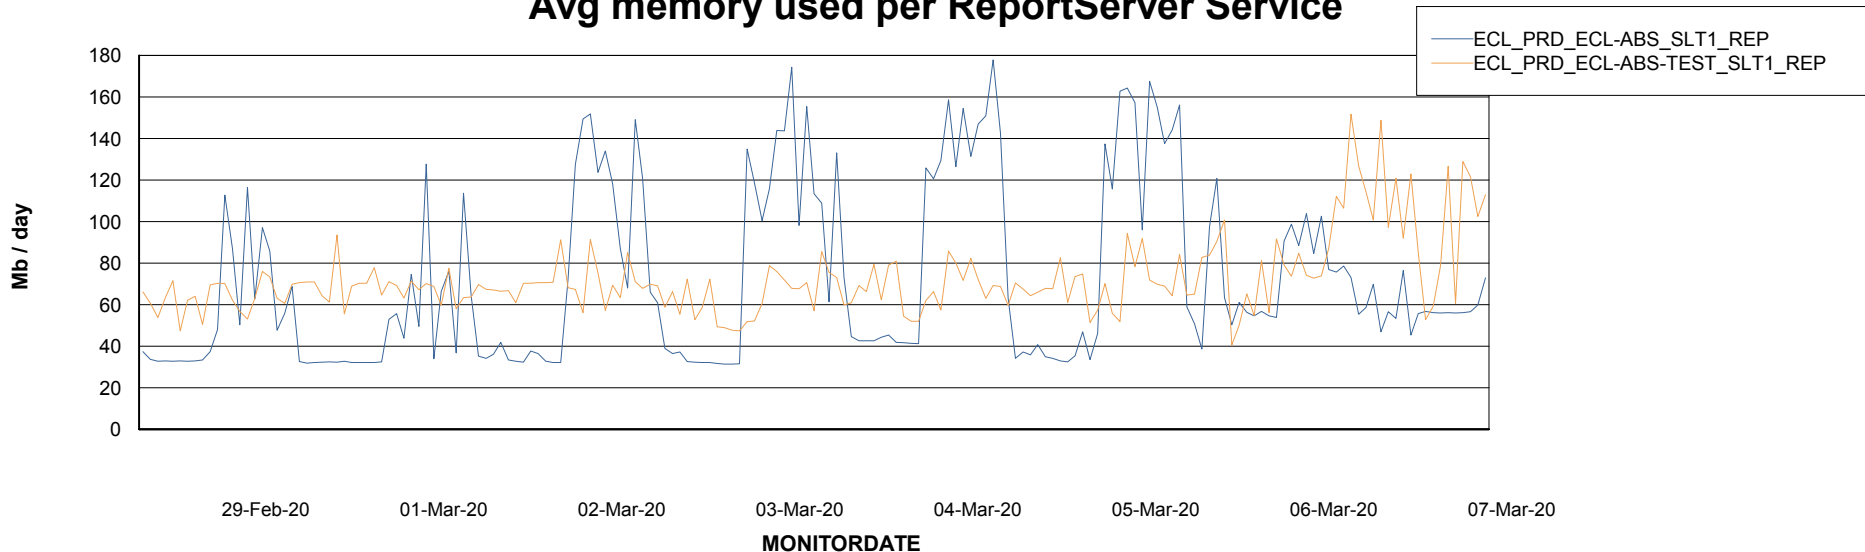

Avg memory used per ABS Server Service

Avg users per day per ABS server

Weekly SLA Customer Report

Customer ECL Production
Database ID 77

ABSSolute Application ReportServer Services

Avg memory used per ReportServer Service