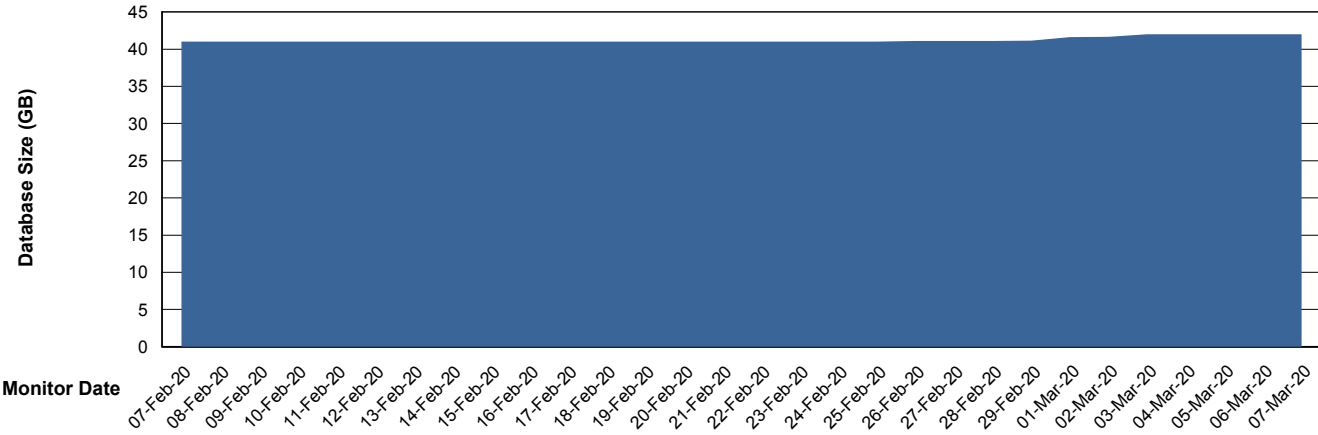

Database Performance ECLDB_Standby

DB Processes Max 300
DB Sessions Max 480

Weekly SLA Customer Report

Customer ECL Production
 Database ID 77

DATABASE SIZE ECLDB_Production

Database growth over last month

Database Tablespace ECLDB_Production

Date	Tablespace Name	Filesize (Gb)	Usedsize (Gb)	Percentage free
07-Mar-20	ABSDATA	46	38	17
	INDX	8	1	88
06-Mar-20	ABSDATA	46	38	17
	INDX	8	1	88
05-Mar-20	ABSDATA	46	38	17
	INDX	8	1	88
04-Mar-20	ABSDATA	46	38	17
	INDX	8	1	88
03-Mar-20	ABSDATA	46	38	17
	INDX	8	1	88
02-Mar-20	ABSDATA	46	38	17
	INDX	8	1	88
01-Mar-20	ABSDATA	46	38	17
	INDX	8	1	88