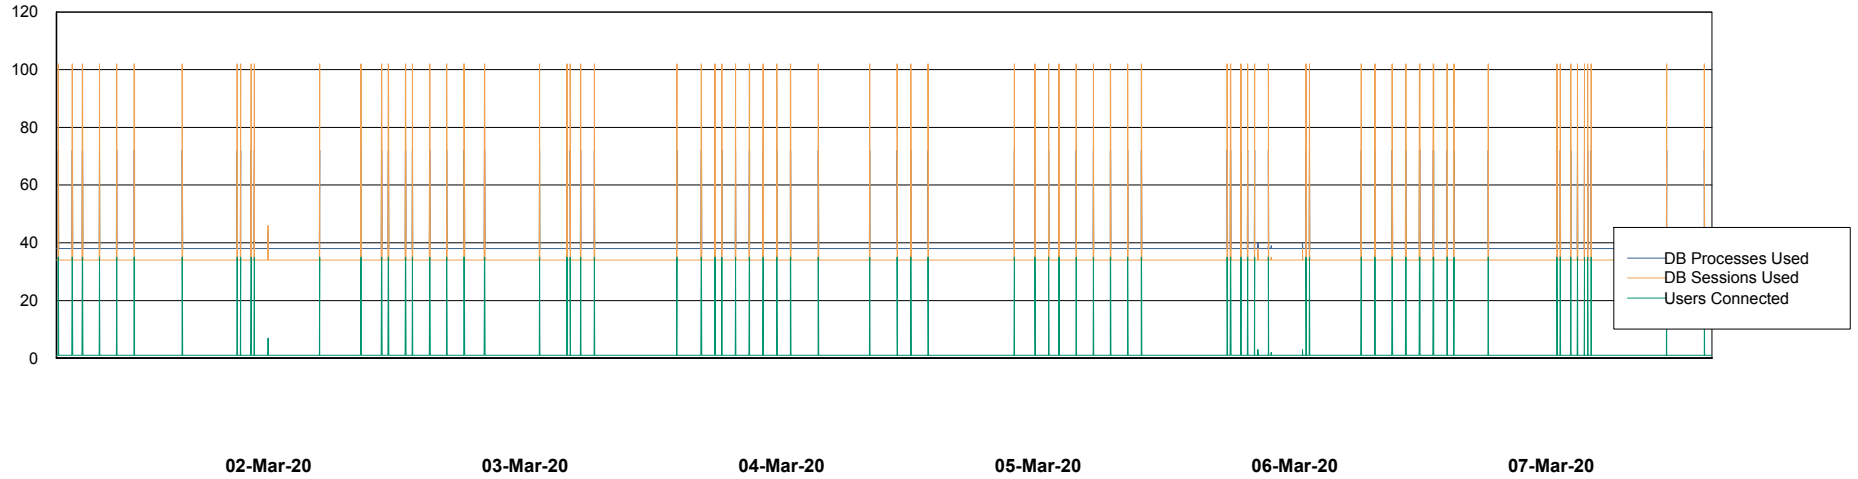

Database Performance ECLDB_Standby

DB Processes Max 300
DB Sessions Max 480